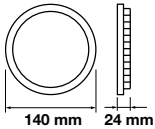

Emergency Pack:	Available	PF:	>0.6
Voltage/Frequency:	AC:85-265V,50/60Hz	Beam Angle:	120°
Luminous Flux:	1000lm	Body Type:	Aluminium+Chrome
LED Type:	SMD	Shape:	Round
CRI:	>80	Dimension:	Ø140x24mm