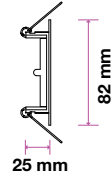

Fitting-Square-GU10

Box Qty.
100 Pcs

Model No: VT-779-WH-SQ
SKU Code: 3590
Base: GU10
Material: Zinc Alloy
Shape: Square
Color of Fixture: White
Dimension: 82x82x22mm
Cutting Size: 74mm
EAN Code: 3800157607193