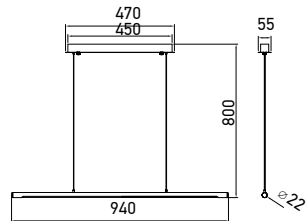

Voltage/Frequency: AC:220-240V,50Hz

No. of LED: 90 pcs

Luminous Flux: 1350lm

Material : Stainless Steel+Metal+PMMA

LED Type: SMD

Unit GW : 1.38 Kg

CRI: >80

Life Span: 20,000 Hours

PF: >0.8

Size : 940x55x800mm

Beam Angle: 120°