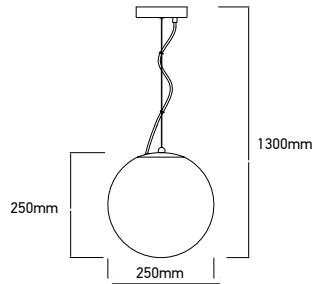

VT-7118

Pendant-Hemp Rope

Box Qty.
12Pcs

SKU: 3754
EAN Code: 3800157611275
Material: Rope
Size: 45x57x1500mm

VT-7251

Globe-Chrome Canopy

Box Qty.
4Pcs

SKU: 3839
EAN Code: 3800157616744
Material: Acrylic Glass
Size: 250x250x1300mm