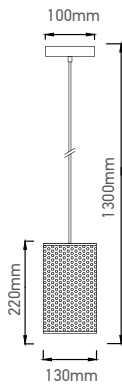

VT-7131-MW
Can Shape-WhitePendant

Box Qty.
10Pcs

SKU: 3826
EAN Code: 3800157616614
Material: Metal
Size: 130x250x1300mm

VT-7132-CG
Can Shape-Gold Pendant

Box Qty.
10Pcs

SKU: 3827
EAN Code: 3800157616621
Material: Metal
Size: 130x220x1300mm