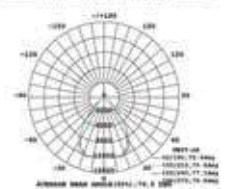

LUMINOUS INTENSITY DISTRIBUTION DIAGRAM