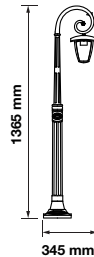

Stand Lamp

VT-737

Box Qty.
1 Pcs

7060

3800157612630

Voltage: AC:220-240V,50Hz
Max.Watts: 60W
IP Rating: IP44
Holder: E27
Color of Fixture: Black
Body Type: Aluminium+Glass
Size: 345x1365mm