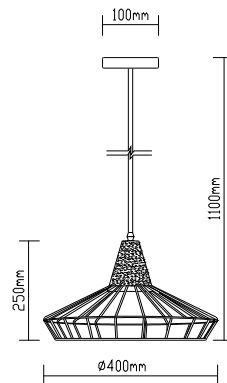

Box Qty.
4Pcs

SKU: 3849
EAN Code: 3800157618984
Material: Concrete+Iron
Size: 400x250x1100mm