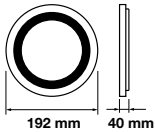

Emergency Pack:	Available	PF:	>0.9
Voltage/Frequency:	AC:85-265V,50/60Hz	Beam Angle:	120°
Luminous Flux:	1500lm	Body Type:	Aluminium
LED Type:	SMD	Shape:	Round
CRI:	>80	Dimension:	192x40mm