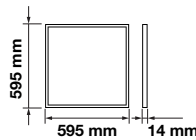

Emergency Pack: **Available**
Voltage/Frequency: **AC:220-240V,50/60Hz**
Luminous Flux: **3600lm**

LED Type: **SMD**
CRI: **>80**
PF: **>0.9**

Beam Angle: **120°**
Body Type: **Aluminium+PMMA**
Shape: **Square**
Dimension: **595x595x14mm**