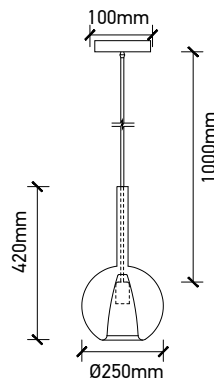

Box Qty.
8Pcs

SKU: 3867
EAN Code: 3800157620772
Material: Glass+Metal
Size: 265x190x1000mm

Box Qty.
8Pcs

SKU: 3875
EAN Code: 3800157620932
Material: Glass+Metal
Size: Ø250x420x1000mm