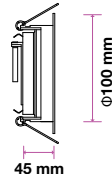

Fitting-Round-GU10

Box Qty.
100 Pcs

Model No: VT-781RD-WH
SKU Code: 3595
Base: GU10
Material: Aluminium+Ferrum
Shape: Round
Color of Fixture: White
Dimension: 100x45mm
Cutting Size: 90mm
EAN Code: 3800157607247