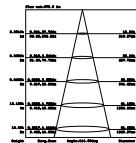

PIR-Slimline-White Body

10w VT-4911PIRW

- 5786 - 3000K Warm White 3800157614603
- 5787 - 4500K Day White 3800157614610
- 5788 - 6000K White 3800157614627

Box Qty.
20 Pcs

- Detection Angle: **120°**
- Detection Distance: **2-8m**
- Voltage/Frequency: **AC:220-240V,50/60Hz**
- Luminous Flux: **800lm**
- CRI: **>70**
- PF: **>0.9**
- Beam Angle: **100°**
- Color of Fixture: **White**
- Body Type: **Die Cast Aluminium**
- IP Rating: **IP44**
- Dimension: **113x178x47mm**

PIR-Slimline-White Body

20w VT-4922PIRW

- 5804 - 3000K Warm White 3800157614788
- 5805 - 4500K Day White 3800157614795
- 5806 - 6000K White 3800157614801

Box Qty.
20 Pcs

- Detection Angle: **120°**
- Detection Distance: **2-8m**
- Voltage/Frequency: **AC:220-240V,50/60Hz**
- Luminous Flux: **1600lm**
- CRI: **>70**
- PF: **>0.9**
- Beam Angle: **100°**
- Color of Fixture: **White**
- Body Type: **Die Cast Aluminium**
- IP Rating: **IP44**
- Dimension: **181x205x57mm**