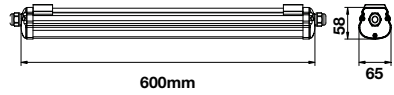

Waterproof Fitting-G Series

18w VT-6076

Box Qty.
12 Pcs

6283 - 4000K Day White
6282 - 6400K White

3800157616478
3800157616461

Voltage/Frequency: **AC:220-240V,50Hz**
Luminous Flux: **1440lm**
CRI: **>70**
PF: **>0.5**

Beam Angle: **120°**
Body Type: **ABS+PC**
IP Rating: **IP65**
LED Type: **SMD**

On/Off: **>10,000**
Life span: **20,000 Hours**
Gross weight: **0.60 kg**
Dimension: **600x65x58mm**

Waterproof Fitting-G Series

36w VT-1249

Box Qty.
12 Pcs

6285 - 4000K Day White
6284 - 6400K White

3800157616492
3800157616485