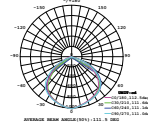

PIR-Slimline-White Body

30w

VT-4933PIRW

5822 - 3000K Warm White 3800157614962
5823 - 4000K Day White 3800157614979
5824 - 6400K White 3800157614986

Box Qty.
20 Pcs

Detection Angle: **120°**
Detection Distance: **2-8m**
Voltage/Frequency: **AC:220-240V,50/60Hz**
Luminous Flux: **2550lm**
CRI: **>70**
PF: **>0.9**
Beam Angle: **100°**
Color of Fixture: **White**
Body Type: **Die Cast Aluminium**
IP Rating: **IP44**
Dimension: **217x231x59mm**

PIR-Slimline-White Body

50w

VT-4955PIRW

5840 - 3000K Warm White 3800157615143
5841 - 4000K Day White 3800157615150
5842 - 6400K White 3800157615167

Box Qty.
10 Pcs

Detection Angle: **120°**
Detection Distance: **2-8m**
Voltage/Frequency: **AC:220-240V,50/60Hz**
Luminous Flux: **4250lm**
CRI: **>70**
PF: **>0.9**
Beam Angle: **100°**
Color of Fixture: **White**
Body Type: **Die Cast Aluminium**
IP Rating: **IP44**
Dimension: **237x251x62mm**