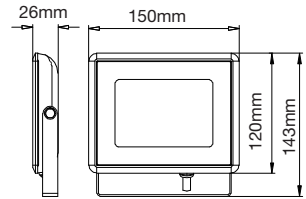

E Series-White Body

20w

VT-4021B

5946 - 3000K Warm White	3800157625395
5947 - 4000K Day White	3800157625401
5948 - 6500K White	3800157625418

Sensor Compatible:	Yes
Voltage/Frequency:	AC:220-240V,50Hz
Luminous Flux:	1700lm
CRl:	>70
PF:	>0.9
Beam Angle:	110°
Color of Fixture:	Black
Body Type:	Aluminium
IP Rating:	IP65
Dimension:	150x143x26mm