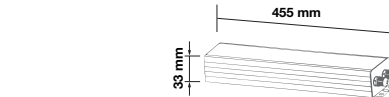

3Hr LED emergency lighting kit, designed to suit a wide range of LED types and circuits. The models have sealed Ni-Cd batteries able to guarantee high efficiency with high temperatures.

Voltage: DC:20-80V
Led output power: AC:220-240V,50/60Hz
Charging time: 24 Hours
Working time: 3 hours

Battery: Ni-Cd7.2V/2000mAh
Color of Fixture: Silver
Body Type: Aluminium
Size: 455x52x33mm
Emergency switch on time: < 1s