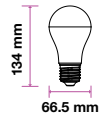

PF: **>0.5**
Beam Angle: **200°**
Base: **E27**
Body Type: **ThermoPlastic**
Dimension: **66.5x134mm**