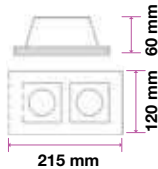

Fitting-Square-GU10

Box Qty.
20 Pcs

Model No: VT-762
SKU Code: 3648
Base: GU10
Material: Gypsum
Shape: Round
Color of Fixture: White
Dimension: 215x120x60mm
Cutting Size: 215x120mm
EAN Code: 3800157618588