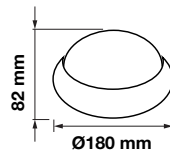

Sensor Compatible: **Yes**
Voltage/Frequency: **AC:200-240V,50/60Hz**
Luminous Flux: **560lm**
IP Rating: **IP54**
CRI: **>70**
PF: **>0.5**

Beam Angle: **120°**
Color of Fixture: **Black**
Body Type: **Plastic CLAD Aluminium**
Shape: **Round**
Dimension: **Ø180x82mm**