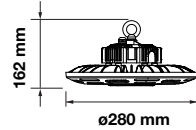

UFO-High Lumen-Meanwell Driver

100w VT-9120

5550 - 4500K Day White

3800157619714

Box Qty.
1 Pcs

5 V-TAC® PRO
YEAR WARRANTY

Sensor Compatible:	Yes	PF:	> 0.9
Voltage/Frequency:	AC:220-240V,50Hz	Beam Angle:	120°
Luminous Flux:	12000lm	Body Type:	Die Cast Aluminium
LED Type:	SMD	IP Rating:	IP65
CRI:	>70	Dimension:	Ø280x162mm

UFO-High Lumen-Meanwell Driver

100w VT-9107

5587 - 4000K Day White

3800157622295

5588 - 6400K White

3800157622301

Box Qty.
4 Pcs

5 V-TAC® PRO
YEAR WARRANTY

Sensor Compatible:	Yes	PF:	> 0.9
Voltage/Frequency:	AC:100-240V,50/60Hz	Beam Angle:	90°
Luminous Flux:	13000lm	Body Type:	Die Cast Aluminium
LED Type:	SMD	IP Rating:	IP65
CRI:	>70	Dimension:	280x165mm