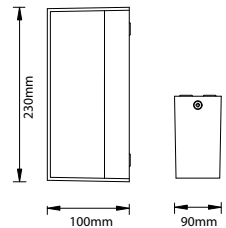

Sensor Compatible: **Yes**
Voltage/Frequency: **AC:100-240V,50/60Hz**
Luminous Flux: **600lm**
IP Rating: **IP65**
CRI: **>80**

PF: **>0.9**
Beam Angle: **92°**
Body Type: **PC**
Dimension: **230x100x90mm**