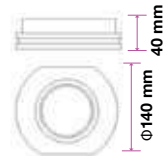

Fitting-Round-GU10

Box Qty.
20 Pcs

Model No: VT-764
SKU Code: 3650
Base: GU10
Material: Gypsum
Shape: Round
Color of Fixture: White
Dimension: Ø140x40mm
Cutting Size: Ø140mm
EAN Code: 3800157618601