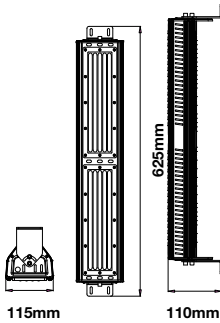

Linear Highbay-120° 100w VT-9108

5599 - 4000K Day White
5600 - 6000K White

3800157624909
3800157624916

120°
BEAM ANGLE

Sensor Compatible:	Yes	PF:	>0.9
Voltage/Frequency:	AC:220-240V,50/60Hz	Beam Angle:	120°
Luminous Flux:	10000lm	Body Type:	Die Cast Aluminium
LED Type:	SMD	IP Rating:	IP44
CRI:	>70	Dimension:	625x110x115mm