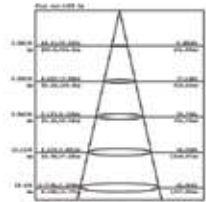

LUMINOUS INTENSITY DISTRIBUTION DIAGRAM