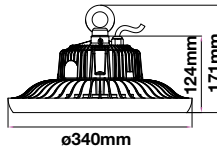

UFO Series

150W VT-9-151 EAN Code

558 - 4000K Day White 3800157632836
559 - 6400K White 3800157632843

18000 Lumens |
>80 CRI |
>0.9 PF |
|
IP65 RATING

Optional
Daylight Sensor | **1-10V** DIMMABLE
SKU - 1369

Voltage/Frequency	LED Type	Beam Angle	Body Type	Dimension	Life span	Box Qty.
AC:220-240V,50Hz	SMD	120°	Die cast Aluminum	Ø340x171mm	30,000 Hours	2

5 YEARS WARRANTY

provided by **SAMSUNG**

*Suitable for 10-12 hours daily, usage of the product for 24 hours a day would void warranty