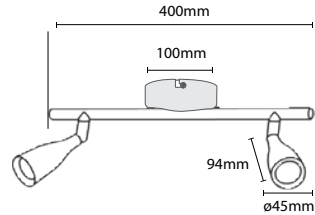

Double Head

9w

VT-810-W

Box Qty.
12Pcs

8266 - 3000K Warm White 3800157627160
8268 - 4000K Day White 3800157627184

Sensor Compatible: **Yes**
Voltage/Frequency: **AC:220-240V,50/60Hz**
Luminous Flux: **720lm**
IP Rating: **IP20**
CRI: **>80**

PF: **>0.5**
Beam Angle: **100°**
Body Type: **Plastic+Metal**
Dimension: **400x100x94mm**