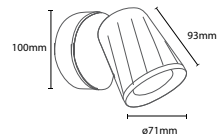

Sensor Compatible:	Yes	PF:	> 0.5
Voltage/Frequency:	AC:220-240V,50/60Hz	Beam Angle:	100°
Luminous Flux:	480lm	Body Type:	Plastic+Metal
IP Rating:	IP20	Dimension:	100x93mm
CRI:	>80