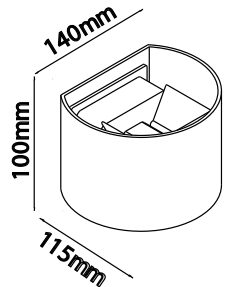

Black

7081 - 3000K Warm White 3800157616409
7090 - 4000K Day White 3800157616904

White

7082 - 3000K Warm White 3800157616416
7091 - 4000K Day White 3800157616911

Grey

7083 - 3000K Warm White 3800157616423
7092 - 4000K Day White 3800157616928

Round-Bridgelux

6W VT-756

Box Qty.
20Pcs

IP65
RATING

Sensor Compatible: Yes
Voltage/Frequency: AC:220-240V,50/60Hz
Luminous Flux: 660lm
IP Rating: IP65
CRI: >80

PF: >0.45
Beam Angle: 120°
Body Type: Aluminium
Dimension: 140x115x100mm