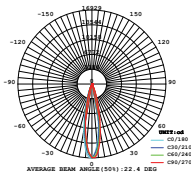

LUMINOUS INTENSITY DISTRIBUTION

Sensor Compatible:	Yes	PF:	>0.9
Voltage/Frequency:	AC:220-240V,50/60Hz	Beam Angle:	22°
Luminous Flux:	2300lm	Color of Fixture:	White
LED Type:	COB	Body Type:	Die Cast Aluminium
CRI:	>80	Life span:	20,000 Hours
		Dimension:	106x208x206mm