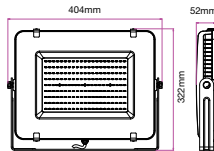

Slimline-White Body

150W VT-150-W

- 478 - 3000K Warm White
- 479 - 4000K Day White
- 480 - 6400K White

EAN Code
3800157631341
3800157631358
3800157631365

IP65
RATING

1 METER WIRE

- 12000 Lumens
- SMD LED Type
- >80 CRI
- >0.9 PF
- AC:220-240V,50Hz Voltage/Frequency

Beam Angle	Body Type	Dimension	Life span	Box Qty.
100°	Die casting Aluminium	404x322x52mm	30,000 Hours	2