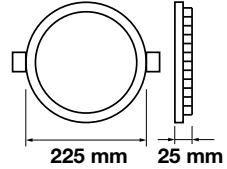

Cutting Size: $\varnothing$ 205mm

Emergency Pack: **Available**
Voltage/Frequency: **AC:85-265V,50/60Hz**
Luminous Flux: **1500lm**

LED Type: **SMD**
CRI: **>80**
PF: **>0.5**

Beam Angle: **120°**
Body Type: **Aluminium+Satin Nickel**
Shape: **Round**
Dimension: **$\varnothing$ 225x25mm**