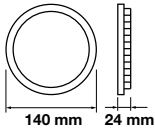

Emergency Pack:	Available	PF:	>0.6
Voltage/Frequency:	AC:85-265V,50/60Hz	Beam Angle:	120°
Luminous Flux:	1000lm	Body Type:	Aluminium+Satin Nickel
LED Type:	SMD	Shape:	Round
CRI:	>80	Dimension:	Ø140x24mm