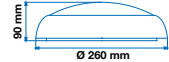

Emergency Battery Backup

Watts:	10w
Lumens:	720lm
Voltage/Frequency:	AC:200-240V,50/60Hz
On/Off Time:	< 0.5s
Life Span:	20,000 Hours
Unit Size:	Ø260x90mm
IP Rating:	IP65

Body Type:	PC
Emergency Operation time:	>3 Hours
Emergency Standby Watts:	>1.2 Watts
Battery Charging Current:	60mA
Battery Discharging Current:	200mA
Battery Type:	Ni-CD AA, 7.2V 1.0Ah
Charging indicate:	Green LED

Including battery protection circuit & inhibiting mode