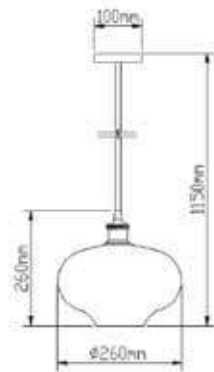

Box Qty.
8Pcs

SKU: 3739
EAN Code: 3800157611121
Material: Glass+Metal
Size: 250x330x1220mm

Box Qty.
8Pcs

SKU: 3741
EAN Code: 3800157611145
Material: Glass+Metal
Size: 260x260x1150mm