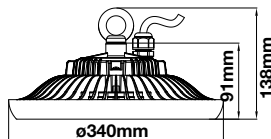

Voltage/Frequency	LED Type	Beam Angle	Body Type	Dimension	Life span	Box Qty.
AC:220-240V,50Hz	SMD	90°	Die cast Aluminum	Ø340x138mm	30,000 Hours	2