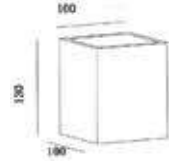

Fitting-Square Metal-1XGU10

Box Qty.
12pcs

Model No: VT-860-CH
SKU Code: 3116
Base: GU10
Material: Gypsum with metal
Shape: Square
Color of Fixture: White+Chrome
Dimension: 100x100x130mm
Cutting Size: N/A
EAN Code: 3800157634410

new!