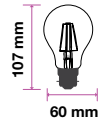

Clear Glass-Filament-A60-B22

5w   **VT-2035**

7170 - 2700K Warm White   3800157615464

Box Qty. **50 Pcs**

EQ. Watts: **50w**
Voltage/Frequency: **AC:220-240V,50Hz**
Luminous Flux: **600lm**
Commercial Type: **A60**
LED Type: **Filament**
CRI: **>80**

PF: **>0.5**
Beam Angle: **300°**
Base: **B22**
Body Type: **Glass**
Dimension: **60x107mm**