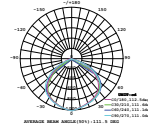

Slimline-Grey Body-Sand Finish

30w VT-4933G

5818 - 6400K White

3800157614924

Box Qty.
20 Pcs

IP65
RATING

Sensor Compatible:	Yes
Voltage/Frequency:	AC:220-240V,50/60Hz
Luminous Flux:	2550lm
CRI:	>70
PF:	>0.9
Beam Angle:	100°
Color of Fixture:	Grey
Body Type:	Die Cast Aluminium
IP Rating:	IP65
Dimension:	217x174x35mm

LUMINOUS INTENSITY DISTRIBUTION DIAGRAM