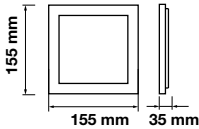

Emergency Pack:	Available	PF:	>0.9
Voltage/Frequency:	AC:85-265V,50/60Hz	Beam Angle:	120°
Luminous Flux:	1500lm	Body Type:	Aluminium
LED Type:	SMD	Shape:	Square
CRI:	>80	Dimension:	155x155x35mm