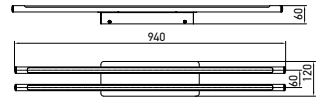

Voltage/Frequency: **AC:220-240V,50Hz**

Luminous Flux: **2700lm**

LED Type: **SMD**

CRI: **>80**

PF: **>0.8**

Beam Angle: **120°**

No. of LED: **180 pcs**

Material : **Stainless Steel+Metal+PMMA**

Unit GW : **2.24 Kg**

Life Span: **20,000 Hours**

Size : **940x120x60mm**