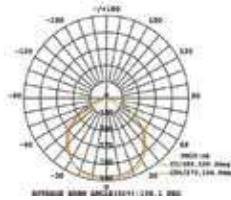

Slimline-White Body-White Wire

100w VT-49101W

5970 - 3000K Warm White   3800157626231
5971 - 4000K Day White   3800157626248
5972 - 6400K White   3800157626255

Sensor Compatible: Yes
Voltage/Frequency: AC:220-240V,50Hz
Luminous Flux: 8500lm
CRI: >70
PF: >0.9
Beam Angle: 100°
Color of Fixture: White
Body Type: Die Cast Aluminium
IP Rating: IP65
Dimension: 291x240x30mm