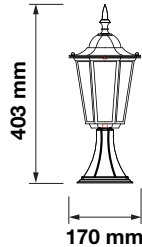

Stand Lamp

VT-753-W

Box Qty.
10 Pcs

7075

3800157616287

Voltage: AC:220-240V,50Hz
Max.Watts: 40W
IP Rating: IP44
Holder: E27
Color of Fixture: Matt White
Body Type: Aluminium+Glass
Size: 170x403mm