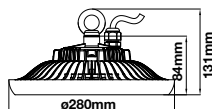

UFO-Highbay-120° 100w VT-9115-B

5574 - 6400K White

3800157621991

Box Qty.
4 Pcs

120°
BEAM ANGLE

Sensor Compatible: Yes

PF: >0.9

Voltage/Frequency: AC:220-240V,50Hz

Beam Angle: 120°

Luminous Flux: 8000lm

Body Type: Die Cast Aluminium

LED Type: SMD

IP Rating: IP44

CRI: >70

Dimension: 280x131mm

UFO-Highbay-90° 100w VT-9105

5575 - 4000K Day White
5576 - 6400K White

3800157622004

3800157622011

Box Qty.
4 Pcs

90°
BEAM ANGLE

Sensor Compatible: Yes

PF: >0.9

Voltage/Frequency: AC:220-240V,50Hz

Beam Angle: 90°

Luminous Flux: 8000lm

Body Type: Die Cast Aluminium

LED Type: SMD

IP Rating: IP44

CRI: >70

Dimension: 280x131mm