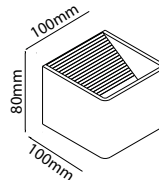

Sensor Compatible:	Yes	PF:	>0.45
Voltage/Frequency:	AC:100-240V	Beam Angle:	120°
Luminous Flux:	560lm	Body Type:	Aluminium
IP Rating:	IP20	Dimension:	100x100x80mm
CRI:	>80