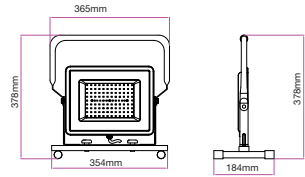

LUMINOUS INTENSITY DISTRIBUTION DIAGRAM