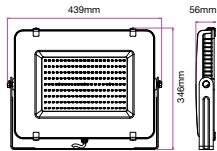

16000
Lumens

SMD
LED Type

>80
CRI

>0.9
PF

AC:220-240V,50Hz
Voltage/Frequency

Beam Angle	Body Type	Dimension	Life span	Box Qty.
100°	Die casting Aluminium	439x346x56mm	30,000 Hours	2