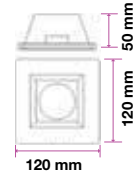

Fitting-Square-GU10

Box Qty.
24 Pcs

Model No: VT-763
SKU Code: 3649
Base: GU10
Material: Gypsum
Shape: Square
Color of Fixture: White
Dimension: 120x120x50mm
Cutting Size: 123x123mm
EAN Code: 3800157618595