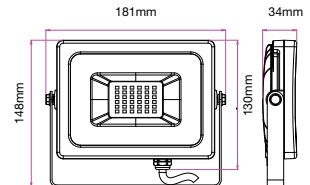

Slimline-Grey Body-Sand Finish

20W VT-4922G

5800 - 6400K White

3800157614740

Box Qty.
20 Pcs

IP65
RATING

- Sensor Compatible: **Yes**
- Voltage/Frequency: **AC:220-240V,50/60Hz**
- Luminous Flux: **1600lm**
- CRI: **>70**
- PF: **>0.9**
- Beam Angle: **100°**
- Color of Fixture: **Grey**
- Body Type: **Die Cast Aluminium**
- IP Rating: **IP65**
- Dimension: **181x148x34mm**