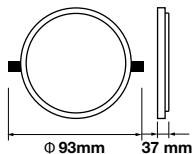

**800**
Lumens**>80**
CRI**>0.5**
PF

Cutting Size

Ø 70 mm

QUICK CONNECTOR

Voltage/Frequency	LED Type	Beam Angle	Body Type	Dimension	Life span	Box Qty.
AC:220-240V,50Hz	SMD	120°	ABS+Plastic	Ø93x37mm	30,000 Hours	100