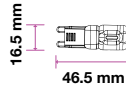

G9-Capsules

2.5W VT-203

EAN Code

- 243 - 3000K Warm White 3800157632638
- 244 - 4000K Day White 3800157632645
- 245 - 6400K White 3800157632652