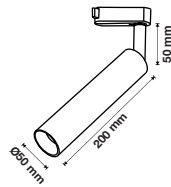

Voltage/Frequency	LED Type	Beam Angle	Body Type	Dimension	Life span	Box Qty.
AC:220-240V,50Hz	COB	24°	Aluminum	200x50x50mm	30,000 Hours	40

4 Line Tracklights-White Body

15W VT-415-W EAN Code

- 356 - 3000K Warm White 3800157633994
- 357 - 4000K Day White 3800157634007
- 358 - 5000K White 3800157634014

1200 Lumens | **>90** CRI | **>0.5** PF