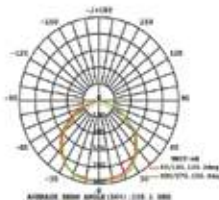

E Series-White Body

10w VT-4011B

5940 - 3000K Warm White 3800157625333
5941 - 4000K Day White 3800157625340
5942 - 6500K White 3800157625357

Box Qty.
40 Pcs

IP65
RATING

Sensor Compatible: Yes
Voltage/Frequency: AC:220-240V,50Hz
Luminous Flux: 850lm
CRI: >70
PF: >0.9
Beam Angle: 110°
Color of Fixture: Black
Body Type: Aluminium
IP Rating: IP65
Dimension: 110x112x22mm