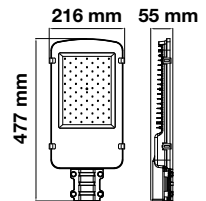

Streetlight-High Lumen
50w VT-15151ST

5475 - 4500K Day White
5476 - 6000K White

3800157608770
3800157608787

Box Qty.
1 Pcs

IP65
RATING

120 LUMENS PER WATT
SUPER EFFICIENT