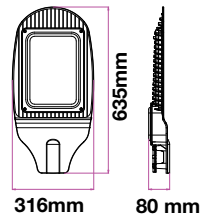

316mm

635mm

80 mm