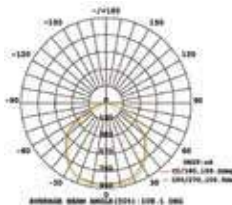

I Series-Black Body

200w VT-46200B

5893 - 6000K White

3800157616157

Box Qty.
5 Pcs

IP65
RATING

Sensor Compatible:	Yes
Voltage/Frequency:	AC:220-240V,50/60Hz
Luminous Flux:	17000lm
CRI:	>70
PF:	>0.9
Beam Angle:	110°
Color of Fixture:	Black
Body Type:	Aluminium
IP Rating:	IP65
Dimension:	415x332x45mm