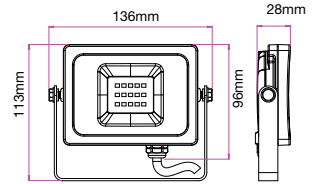

Slimline-Grey Body-Sand Finish

10W VT-4911G

5782 - 6400K White

3800157614566

Box Qty.
20 Pcs

IP65
RATING

- Sensor Compatible: **Yes**
- Voltage/Frequency: **AC:220-240V,50/60Hz**
- Luminous Flux: **800lm**
- CRI: **>70**
- PF: **>0.9**
- Beam Angle: **100°**
- Color of Fixture: **Grey**
- Body Type: **Die Cast Aluminium**
- IP Rating: **IP65**
- Dimension: **136x113x28mm**