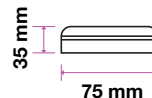

GX53-PAR Bulbs

7W VT-207

EAN Code

222 - 3000K Warm White

3800157631877

223 - 4000K Day White

3800157631884

224 - 6400K White

3800157631891