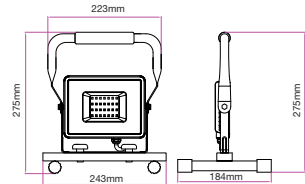

LUMINOUS EFFICIENCY DISTRIBUTION DIAGRAM