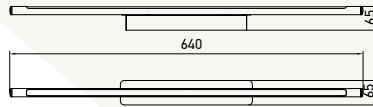

Voltage/Frequency: AC:220-240V,50Hz

No. of LED: 60 pcs

Luminous Flux: 900lm

Material: Stainless Steel+Metal+PMMA

LED Type: SMD

Unit GW: 1.08 Kg

CRI: >80

Life Span: 20,000 Hours

PF: >0.8

Size: 640x65x65mm

Beam Angle: 120°

Built In **LED**