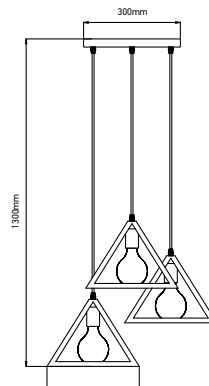

VT-7161-MB

Geometric Series-Black Canopy

Box Qty.
8Pcs

SKU: 3834
EAN Code: 3800157616690
Material: Metal
Size: 225x225x1250mm

VT-7144

Geometric Series-Black Canopy

Box Qty.
4Pcs

SKU: 3927
EAN Code: 3800157626224
Material: Metal Finish
Size: 300x1300mm