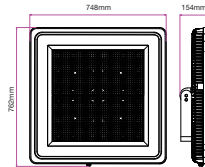

- Sensor Compatible: Yes
- Voltage/Frequency: AC:100-240V,50/60Hz
- Luminous Flux: 120000lm
- CRI: >70
- PF: >0.9
- Beam Angle: 60°
- Color of Fixture: Black
- Body Type: Die Cast Aluminium
- IP Rating: IP65
- Dimension: 748x762x154mm