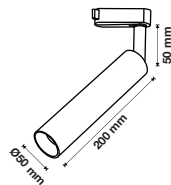

Voltage/Frequency	LED Type	Beam Angle	Body Type	Dimension	Life span	Box Qty.
AC:220-240V,50Hz	COB	24°	Aluminum	200x50x50mm	30,000 Hours	40

*Suitable for 10-12 hours daily, usage of the product for 24 hours a day would void warranty