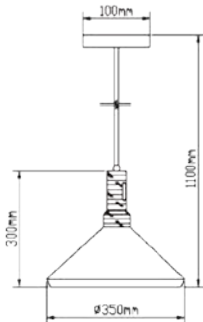

VT-7535-B
Wooden Top Iron-Black

Box Qty.
8Pcs

SKU: 3764
EAN Code: 3800157611374
Material: Iron+WOODEN TOP
Size: 350x300x1100mm