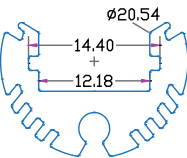

Aluminium Profile-Milky

Model No:	VT-7108
SKU Code:	9995
Dimension:	20.54x1000mm
Color of Fixture:	Milky
EAN Code:	3800157601405

Box Qty.
56 Pcs