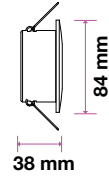

Fitting-Square-GU10

Box Qty.
100 Pcs

Model No: VT-787SQ-SN
SKU Code: 3616
Base: GU10
Material: Zinc Alloy+Ferrum
Shape: Square
Color of Fixture: Satin Nickel
Dimension: 84x84x38mm
Cutting Size: 75mm
EAN Code: 3800157607452