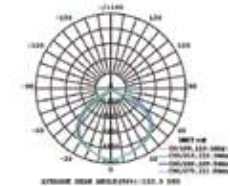

LUMINOUS INTENSITY DISTRIBUTION DIAGRAM