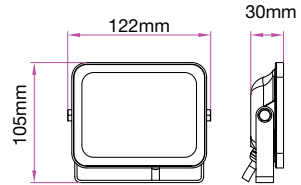

I Series-White Body

10w VT-4611W

5899 - 4500K Day White 3800157619226
5900 - 6000K White 3800157619233

Box Qty.
20 Pcs

IP65
RATING

Sensor Compatible: Yes
Voltage/Frequency: AC:200-240V,50Hz
Luminous Flux: 850lm
CRI: >70
PF: >0.9
Beam Angle: 110°
Color of Fixture: White
Body Type: Aluminium
IP Rating: IP65
Dimension: 122x105x30mm