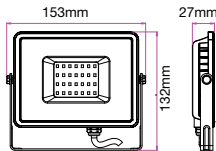

Slimline-White Body

20W VT-20-W

- 442 - 3000K Warm White
- 443 - 4000K Day White
- 444 - 6400K White

EAN Code
3800157630986
3800157630993
3800157631006

- 1600 Lumens
- SMD LED Type
- >80 CRI
- >0.9 PF
- AC:220-240V,50Hz Voltage/Frequency

Beam Angle	Body Type	Dimension	Life span	Box Qty.
100°	Die casting Aluminium	153x132x27mm	30,000 Hours	20