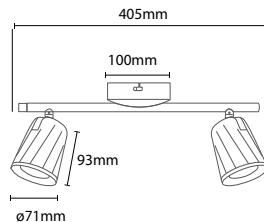

Double Head

12w VT-812-B

Box Qty.
12Pcs

8255 - 3000K Warm White 3800157627054
8257 - 4000K Day White 3800157627078

Sensor Compatible: Yes
Voltage/Frequency: AC:220-240V,50/60Hz
Luminous Flux: 960lm
IP Rating: IP20
CRI: >80

PF: >0.5
Beam Angle: 100°
Body Type: Plastic+Metal
Dimension: 405x100x93mm