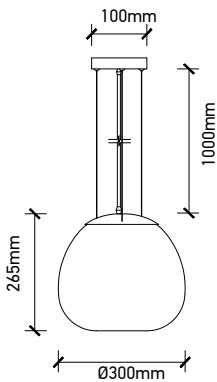

VT-7292

Designer Glass-Gun Grey

Box Qty.
8Pcs

SKU: 3887
EAN Code: 3800157621052
Material: Glass
Size: Ø300x265x1000mm

VT-7380

Designer Glass-Gun Grey

Box Qty.
4Pcs

SKU: 3888
EAN Code: 3800157621069
Material: Glass
Size: Ø380x330x1000mm