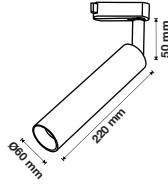

4 Line Tracklights-Black Body

20W VT-420-B EAN Code

- 365 - 3000K Warm White 3800157634083
- 366 - 4000K Day White 3800157634090
- 367 - 5000K White 3800157634106

1400 Lumens | **>90** CRI | **>0.9** PF

Voltage/Frequency	LED Type	Beam Angle	Body Type	Dimension	Life span	Box Qty.
AC:220-240V,50Hz	COB	24°	Aluminum	220x60x50mm	30,000 Hours	40

4 Line Tracklights-White Body

20W VT-420-W EAN Code

- 362 - 3000K Warm White 3800157634052
- 363 - 4000K Day White 3800157634069
- 364 - 5000K White 3800157634076

1600 Lumens | **>90** CRI | **>0.9** PF