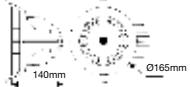

Sensor Compatible: **Yes**
Voltage/Frequency: **AC:220-240V,50/60Hz**
Luminous Flux: **2650lm**
LED Type: **COB**
CRI: **>80**
PF **>0.9**

Beam Angle: **24°**
Body Type: **Die Cast Aluminum**
Color of Fixture: **White**
Shape: **Round**
Dimension: **Ø165x140mm**
Cutting Size: **Ø 155**