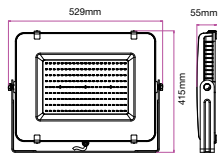

Slimline-Black Body 300W VT-300-B

422 - 4000K Day White
423 - 6400K White

EAN Code
3800157629225
3800157629232

- 24000 Lumens
- SMD LED Type
- >80 CRI
- >0.9 PF
- AC:220-240V,50Hz Voltage/Frequency

Beam Angle	Body Type	Dimension	Life span	Box Qty.
100°	Die casting Aluminium	529x415x55mm	30,000 Hours	2