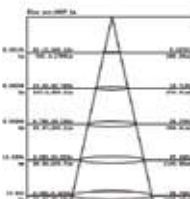

LUMINOUS INTENSITY DISTRIBUTION DIAGRAM

Slimline-Grey Body

50W VT-50-G

- 463 - 3000K Warm White
- 464 - 4000K Day White
- 465 - 6400K White

EAN Code
3800157631198
3800157631204
3800157631211

4000
Lumens

SMD
LED Type