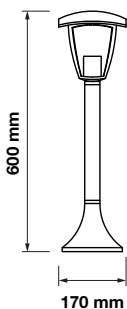

Stand Lamp

VT-736

Box Qty.
10 Pcs

7059

3800157612623

Voltage: AC:220-240V,50Hz
Max.Watts: 60W
IP Rating: IP44
Holder: E27
Color of Fixture: Black
Body Type: Aluminium+Glass
Size: 170x600mm