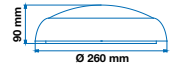

Watts: 8w
Lumens: 720lm
Voltage/Frequency: AC:200-240V,50/60Hz
On/Off Time: < 0.5s
Life Span: 30,000 Hours
Unit Size: Ø260x90mm
IP Rating: IP65
Body Type: PC

Detection Angle: 120° / 360°
Detection Distance: 3m, 5m, 8m, 10m (optional)
Detection Range: Max D10Mx4M
Hold Time: 10S, 1min, 5min, 10min customized
Day light Sensor: Day, 10Lux, 30Lux, 50Lux optional
Dimmable Function: Yes, 0, 10%, 20%, 30% optional
Detection Motion Speed: 0.5~3m/s