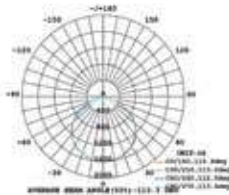

UFO-Highbay-120°

50w VT-9065-W

5609 - 3000K Warm White

5610 - 4000K Day White

5611 - 6400K White

3800157626507

3800157626514

3800157626521

120°
BEAM ANGLE

Sensor Compatible: Yes

Voltage/Frequency: AC:220-240V,50Hz

Luminous Flux: 4000lm

LED Type: SMD

CRI: >70

PF: >0.9

Beam Angle: 120°

Body Type: Die Cast Aluminium

IP Rating: IP44

Dimension: 220x114mm

UFO-Highbay-120°

100w VT-9115-W

5612 - 3000K Warm White

5613 - 4000K Day White

5614 - 6400K White

3800157626538

3800157626545

3800157626552

120°
BEAM ANGLE

Sensor Compatible: Yes

Voltage/Frequency: AC:220-240V,50Hz

Luminous Flux: 8000lm

LED Type: SMD

CRI: >70

PF: >0.9

Beam Angle: 120°

Body Type: Die Cast Aluminium

IP Rating: IP44

Dimension: 280x131mm