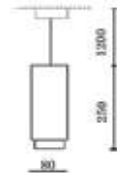

Fitting-Pendant Metal-1XGU10

Box Qty.
9 pcs

Model No: VT-864CHC
SKU Code: 3135
Base: GU10
Material: Gypsum with metal
Shape: Round
Color of Fixture: Grey+Chrome
Dimension: ø250x80mm
Cutting Size: N/A
EAN Code: 3800157635349