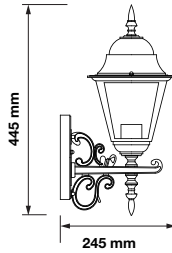

Wall Lamp

VT-761-W

Box Qty.
8 Pcs

7522

3800157617819

Voltage: AC:220-240V
Max.Watts: 60W
IP Rating: IP44
Holder: E27
Color of Fixture: Matt White
Body Type: Aluminium+Glass
Size: 245x445x185mm