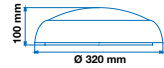

2D Bulkhead
15w VT-8044

Box Qty.
10 Pcs

1341 - 4000K Day White 3800157623049

Watts:	15w	On/Off Time:	< 0.5s
Lumens:	1400lm	Life Span:	30,000 Hours
No. Of Led:	72	Unit Size:	320x100mm
Beam Angle:	120°	IP Rating:	IP65
Voltage/Frequency:	AC:200-240V,50/60Hz	Body Type:	PC

new!