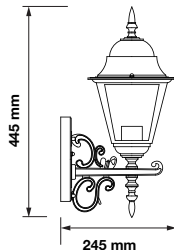

Wall Lamp

VT-761-B

Box Qty.
8 Pcs

7521

3800157617802

Voltage: **AC:220-240V**
Max.Watts: **60W**
IP Rating: **IP44**
Holder: **E27**
Color of Fixture: **Matt Black**
Body Type: **Aluminium+Glass**
Size: **245x445x185mm**