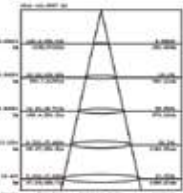

LUMINOUS INTENSITY DISTRIBUTION DIAGRAM