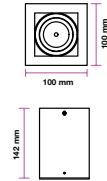

Fitting-Square-GU10

Box Qty.
50 Pcs

Model No: VT-797-SN
SKU Code: 3632
Base: GU10
Material: Die Cast Aluminium
Shape: Square
Color of Fixture: Satin Nickel
Dimension: 100x100x142mm
Cutting Size: N/A
EAN Code: 3800157612098