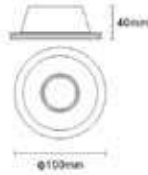

new!

Fitting-Round-GU10

Box Qty.
40 Pcs

Model No: VT-859RD
SKU Code: 3697
Base: GU10
Material: Gypsum
Shape: Round
Color of Fixture: White
Dimension: ø100x40mm
Cutting Size: ø103
EAN Code: 3800157633567

new!