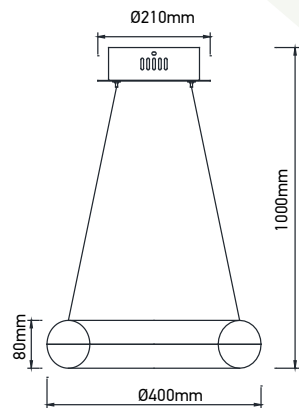

Built In LED

Chandelier Series

40w VT-40-1

3874 - 3000K Warm White

3800157620888

Box Qty.
1Pcs

Voltage/Frequency: **AC:100-240V,50Hz**

Luminous Flux: **2800lm**

LED Type: **SMD**

CRI: **>80**

PF: **>0.9**

Beam Angle: **120°**

No. of LED: **240 pcs**

Material : **Steel+PC**

Unit GW : **3.90 Kg**

Life Span: **20,000 Hours**

Size : **400X210X1000mm**