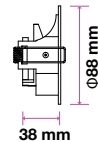

Fitting-Round-GU10

Box Qty.
100 Pcs

Model No: VT-785
SKU Code: 3611
Base: GU10
Material: Aluminium
Shape: Round
Color of Fixture: White
Dimension: 88x38mm
Cutting Size: Ø75mm
EAN Code: 3800157607407