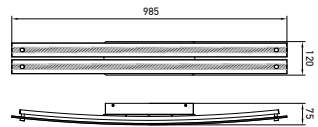

Voltage/Frequency: **AC:220-240V,50Hz**

Luminous Flux: **2700lm**

LED Type: **SMD**

CRI: **>80**

PF: **>0.8**

Beam Angle: **120°**

No. of LED: **180 pcs**

Material : **Stainless Steel+Metal+Glass**

Unit GW : **3.53 Kg**

Life Span: **20,000 Hours**

Size : **985x120x75mm**