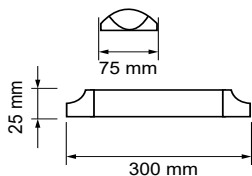

Prismatic Fitting-30cm

10w VT-8013

Box Qty.
10 Pcs

4987 - 3000K Warm White 3800157601955

Sensor Compatible: Yes

Voltage/Frequency: AC:200-240V,50Hz

Luminous Flux: 900lm

LED Type: SMD

CRI: >80

PF: >0.5

Beam Angle: 110°

Body Type: Aluminium+Plastic

On/Off: >10,000

Life span: 20,000 Hours

Gross weight: 260g

Dimension: 300x75x25mm