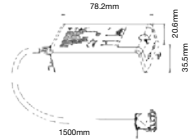

Sensor Type: **Infrared**
Colour: **White**
Detection Range: **30°**
Voltage: **AC:110-240V,50/60Hz**
Rated Load: **Max 200W(LED)**
Detection Distance: **5cm/6cm(<24°C)**

Body Type: **Plastic**
IP Rating: **IP20**
Dimension: **35.5x78.2x18.7mm**