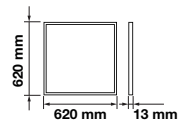

Emergency Pack: **Available**
Voltage/Frequency: **AC:220-240V,50/60Hz**
Luminous Flux: **4320lm**

LED Type: **SMD**
CRI: **>80**
PF: **>0.9**

Beam Angle: **120°**
Body Type: **Aluminium+PMMA+PC**
Shape: **Square**
Dimension: **620x620x13mm**