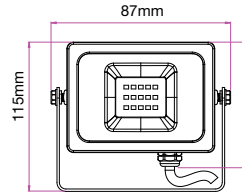

Sensor Compatible: **Yes**
Voltage/Frequency: **AC:220-240V,50/60Hz**
Luminous Flux: **800lm**
CRt: **>80**
PF: **>0.9**
Beam Angle: **100°**
Color of Fixture: **Grey**
Body Type: **Die Cast Aluminium**
IP Rating: **IP65**
Dimension: **87X115X85mm**