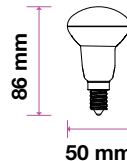

E14-LED Plastic Bulbs

6W VT-250

EAN Code

138 - 3000K Warm White 3800157627511
139 - 4000K Day White 3800157627528
140 - 6400K White 3800157627535