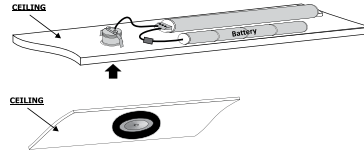

Emergency-Downlight

3W VT-503

Box Qty.
20 Pcs

8274 - 5500K White 3800157627269

Material:	Poly Carbonate & Aluminium
Moured:	Ceiling Recessed
Life Time Of Battery:	2 Years
Light Output (Emergency):	140lm
Lamp Protection:	Over Charge And Discharge Protection
Led Indicator:	Green Light Indicator Test Button
Charging Current:	90mA

Convert Voltage:	AC:155V
Discharging Current:	300mA
Discharge Duration:	3 Hours
Spec Of Battery:	3.6V 1800mAh Ni-cd Battery
Packing:	38.5x22x25mm
IP Rating:	IP20
Mode Of Operation:	Non Maintained

Exit Light - Bulkhead

3W VT-523

Box Qty.
12 Pcs

8096 - 6000K White 3800157623124

Lamp Type:	16 SMD LEDs
Lumens:	140lm
Input Voltage:	AC:220-240V,50/60Hz
Protection Rating:	IP65
Material :	PC
Exit Lamp Type:	Wall - Bulkhead
Viewing Distance:	22 Meters From One side

Emergency Operation Time:	> 3 Hours
Battery:	Ni-Cd 3.6v,1500mAh
Recharging Time:	24 Hours
Test Button:	Green Light Indicator Test Button
Stickers:	4 Stickers
Legends:	4 Ways Legend Available
Mode Of Operation:	Maintained