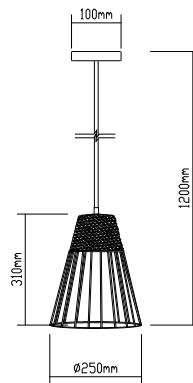

Box Qty.
4Pcs

SKU: 3848
EAN Code: 3800157618977
Material: Concrete+Iron
Size: 250x310x1200mm