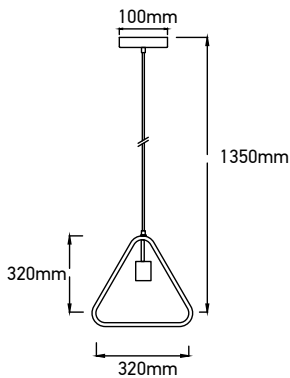

VT-7321-MB
Geometric Series-Black Canopy

Box Qty.
10Pcs

SKU: 3838
EAN Code: 3800157616737
Material: Metal
Size: 320x320x1350mm

VT-7225

Danish Wood-Bronze Canopy

Box Qty.
8Pcs

SKU: 3816
EAN Code: 3800157612760
Material: Aluminium+SAND FINISH
Size: 260x330x1111mm