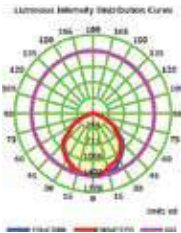

Streetlight
150w VT-15156ST

5499 - 4000K Day White
5500 - 6400K White

3800157623582
3800157623599

Box Qty.
1 Pcs

316mm

635mm

80 mm

Sensor Compatible:	Yes	PF:	>0.9
Voltage/Frequency:	AC:190-240V,50/60Hz	Beam Angle:	100°
Luminous Flux:	12000lm	Body Type:	Die Cast Aluminium
LED Type:	SMD	IP Rating:	IP65
CRI:	>70	Dimension:	316x635x80mm