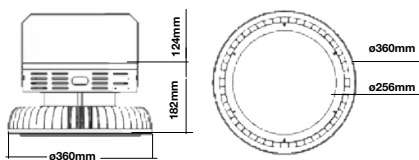

UFO-High Lumen-Meanwell Driver

500w VT-9500

5607 - 4000K Day White
5608 - 6400K White

3800157625050
3800157625067

Box Qty.
1 Pcs

5 YEAR WARRANTY

Sensor Compatible:	Yes	PF:	> 0.9
Voltage/Frequency:	AC:90-295V,50Hz	Beam Angle:	120°
Luminous Flux:	65000lm	Body Type:	Die Cast Aluminium
LED Type:	SMD	IP Rating:	IP65
CRI:	> 80	Dimension:	Ø360