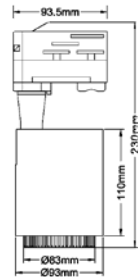

Sensor Compatible:	Yes	PF:	>0.9
Voltage/Frequency:	AC:220-240V,50/60Hz	Beam Angle:	20° ~ 60° (Adjustable)
Luminous Flux:	1450lm	Color of Fixture:	Black
LED Type:	COB	Body Type:	Aluminium
CRI:	>95	Life span:	30,000 Hours
		Dimension:	Ø93x93.5x203mm