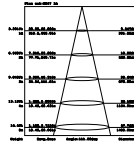

Slimline-Grey Body-Sand Finish

30w VT-4933G

5818 - 6400K White

3800157614924

Box Qty.
20 Pcs

IP65
RATING

Sensor Compatible:	Yes
Voltage/Frequency:	AC:220-240V,50/60Hz
Luminous Flux:	2550lm
CRI:	>70
PF:	>0.9
Beam Angle:	100°
Color of Fixture:	Grey
Body Type:	Die Cast Aluminium
IP Rating:	IP65
Dimension:	217x174x35mm

LUMINOUS INTENSITY DISTRIBUTION DIAGRAM