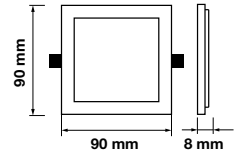

3800157606592

3800157606608

3800157606615

 Box Qty.
100 Pcs
Cutting Size: **75x75mm**

Emergency Pack: **Available**
 Voltage/Frequency: **AC:85-265V,50/60Hz**
 Luminous Flux: **800lm**

LED Type: **SMD**
 CRI: **>80**
 PF: **>0.9**