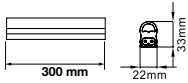

Gross weight: 260g

Dimension: 300x75x25mm

T5-With Fitting-30cm

4W VT-3033

Box Qty. 50 Pcs

6166 - 3000K Warm White
6167 - 4500K Day White
6168 - 6000K White

3800230629159
3800230629166
3800230629173

Upto 5Pcs Interlinkable