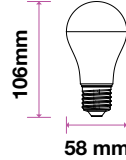

E27-LED Plastic Bulbs

11W VT-211

EAN Code

177 - 3000K Warm White 3800157627900
178 - 4000K Day White 3800157627917
179 - 6400K White 3800157627924