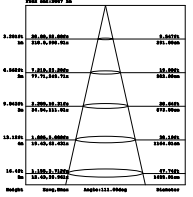

V-TAC®

INNOVATIVE LED LIGHTING

Live . Light . Life
www.vtacexports.com | www.v-tac.eu

LUMINOUS INTENSITY DISTRIBUTION DIAGRAM