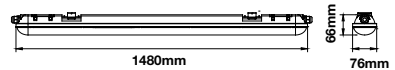

Voltage/Frequency:	AC:200-240V,50/60Hz	Beam Angle:	120°	On/Off:	>10,000
Luminous Flux:	3920lm	Body Type:	Plastic	Life span:	20,000 Hours
CRI:	>70	IP Rating:	IP65	Gross weight:	1.86 kg
PF:	>0.7	LED Type:	SMD	Dimension:	1480x76x66mm