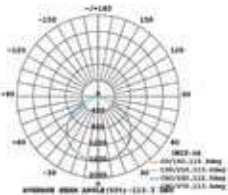

LUMINOUS INTENSITY DISTRIBUTION DIAGRAM

Sensor Compatible: Yes

PF: >0.9

Voltage/Frequency: AC:220-240V,50Hz

Beam Angle: 120°

Luminous Flux: 8000lm

Body Type: Die Cast Aluminium

LED Type: SMD

IP Rating: IP44

CRI: >70

Dimension: 280x131mm