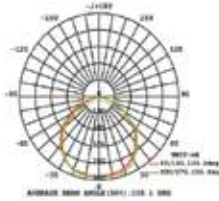

E Series-White Body

10w VT-4011W

5943 - 3000K Warm White 3800157625364
5944 - 4000K Day White 3800157625371
5945 - 6500K White 3800157625388

Box Qty.
40 Pcs

IP65
RATING

Sensor Compatible: Yes
Voltage/Frequency: AC:220-240V,50Hz
Luminous Flux: 850lm
CRI: >70
PF: >0.9
Beam Angle: 110°
Color of Fixture: White
Body Type: Aluminium
IP Rating: IP65
Dimension: 110x112x22mm