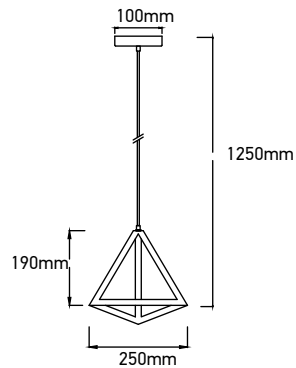

VT-7141-CG
Geometric Series-Gold Canopy

Box Qty.
8Pcs

SKU: 3831
EAN Code: 3800157616669
Material: Metal
Size: 250x190x1250mm

VT-7141-MB

Geometric Series-Black Canopy

Box Qty.
8Pcs

SKU: 3832
EAN Code: 3800157616676
Material: Metal
Size: 250x190x1250mm