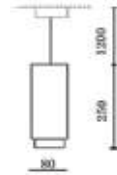

Fitting-Pendant Metal-1XGU10

Box Qty.
9 pcs

Model No: VT-864-GBC
SKU Code: 3134
Base: GU10
Material: Gypsum with metal
Shape: Round
Color of Fixture: Grey+Gun Black
Dimension: ø250x80mm
Cutting Size: N/A
EAN Code: 3800157635332

new!