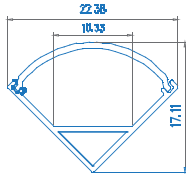

Aluminium Profile-Milky

Box Qty. **150 Pcs**

Model No: VT-7109
SKU Code: 9947
Dimension: 22x17x1000mm
Color of Fixture: Milky
EAN Code: 3800157617208