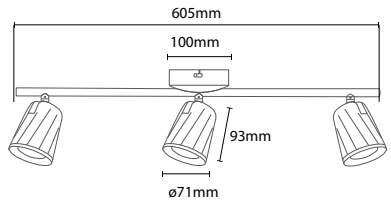

Tripple Head

18w VT-818-B

Box Qty.
12Pcs

8259 - 3000K Warm White 3800157627092
8261 - 4000K Day White 3800157627115

Sensor Compatible: **Yes**
Voltage/Frequency: **AC:220-240V,50/60Hz**
Luminous Flux: **1440lm**
IP Rating: **IP20**
CRI: **>80**

PF: **>0.5**
Beam Angle: **100°**
Body Type: **Plastic+Metal**
Dimension: **605x100x93mm**