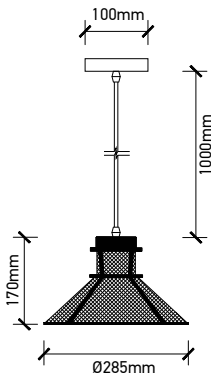

Box Qty.
12Pcs

SKU: 3860
EAN Code: 3800157620703
Material: Metal
Size: 285x170x1000mm

VT-8255
Copper Series-Rose Gold

Box Qty.
4Pcs

SKU: 3709
EAN Code: 3800157610827
Material: Iron with electric copper paint
Size: Ø250mm