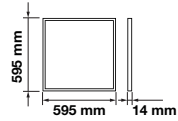

Emergency Pack: **Available**
Voltage/Frequency: **AC:220-240V,50/60Hz**
Luminous Flux: **3600lm**

LED Type: **SMD**
CRI: **>80**
PF: **>0.9**

Beam Angle: **120°**
Body Type: **Aluminium+PMMA+PP**
Shape: **Square**
Dimension: **595x595x14mm**