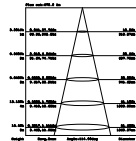

PIR-Slimline-Black Body

10w VT-4911PIRB

5783 - 3000K Warm White 3800157614573

Box Qty.
20 Pcs

- Detection Angle: 120°
- Detection Distance: 2-8m
- Voltage/Frequency: AC:220-240V,50/60Hz
- Luminous Flux: 800lm
- CRI: >70
- PF: >0.9
- Beam Angle: 100°
- Color of Fixture: Black
- Body Type: Die Cast Aluminium
- IP Rating: IP44
- Dimension: 113x178x47mm

LUMINOUS INTENSITY DISTRIBUTION DIAGRAM

PIR-Slimline-Black Body

20w VT-4922PIRB

5801 - 3000K Warm White 3800157614757

Box Qty.
20 Pcs

- Detection Angle: 120°
- Detection Distance: 2-8m
- Voltage/Frequency: AC:220-240V,50/60Hz
- Luminous Flux: 1600lm
- CRI: >70
- PF: >0.9
- Beam Angle: 100°
- Color of Fixture: Black
- Body Type: Die Cast Aluminium
- IP Rating: IP44
- Dimension: 181x205x57mm