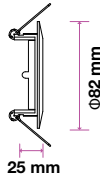

Fitting-Round-GU10

Box Qty.
100 Pcs

Model No: VT-779-CH-RD
SKU Code: 3589
Base: GU10
Material: Zinc Alloy
Shape: Round
Color of Fixture: Chrome
Dimension: 82x25mm
Cutting Size: 74mm
EAN Code: 3800157607186