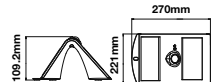

Solar Wall Light-IP65

7W VT-767-7-B

Box Qty. 20Pcs

8279 - 4000K Day White

3800157627962

Battery: 3.7V Lithium Battery 4000mAh
Lumens: 800lm
No. of LED: 60pcs (Front 56pcs, Back 4 pcs)
Detecting Angle: 120°
Sensing Range: 2 - 6 mtrs

Charging Time: 6-7 hrs Sunlight Charging
IP Rating: IP65
Material: ABS+PC
Dimension: 270x221x109.2mm
Working Time: Mode A: 5 hours, Mode B: 2~3 nights
Mode C: 3~4 nights