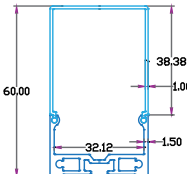

Aluminium Profile-Milky

Model No:	VT-7107
SKU Code:	9994
Dimension:	60x35.1x1000mm
Color of Fixture:	Milky
EAN Code:	3800157601399

Box Qty.
16 Pcs