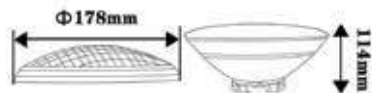

Garden Lamps

V-TAC presents an elegant series of garden lighting- allowing your garden to glow in style when the sun goes down. Step outside with our wide range of contemporary outdoor lighting and decorate your pathways, walls, floors and ceilings with our modern designs.