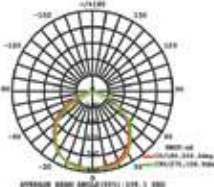

E Series-White Body

50W

VT-4051W

5961 - 3000K Warm White	3800157625548
5962 - 4000K Day White	3800157625555
5963 - 6500K White	3800157625562

Box Qty.
10 Pcs

IP65
RATING

Sensor Compatible:	Yes
Voltage/Frequency:	AC:220-240V,50/60Hz
Luminous Flux:	4250lm
CRI:	>70
PF:	>0.9
Beam Angle:	110°
Color of Fixture:	White
Body Type:	Aluminium
IP Rating:	IP65
Dimension:	245x192x28mm