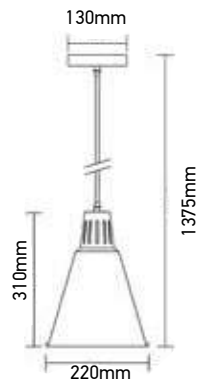

Box Qty.
4Pcs

SKU: 3701
EAN Code: 3800157610742
Material: Aluminium+SAND FINISH
Size: 220x310x1375mm