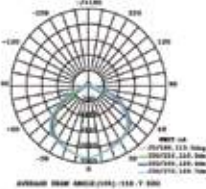

LUMINOUS INTENSITY DISTRIBUTION DIAGRAM