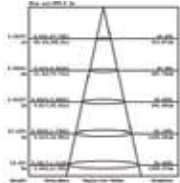

Slimline-White Body 200W VT-200-W

EAN Code
3800157629171
3800157629188

420 - 4000K Day White
421 - 6400K White

LUMINOUS INTENSITY DISTRIBUTION DIAGRAM

- **16000** Lumens
- **SMD** LED Type
- **>80** CRI
- **>0.9** PF
- **AC:220-240V,50Hz** Voltage/Frequency

Beam Angle	Body Type	Dimension	Life span	Box Qty.
100°	Die casting Aluminium	439x346x56mm	30,000 Hours	2

Slimline-White Body 300W VT-300-W

EAN Code
3800157631426
3800157631433

486 - 4000K Day White
487 - 6400K White

- **2400** Lumens
- **SMD** LED Type
- **>80** CRI
- **>0.9** PF
- **AC:220-240V,50Hz** Voltage/Frequency

Beam Angle	Body Type	Dimension	Life span	Box Qty.
100°	Die casting Aluminium	529x415x55mm	30,000 Hours	2