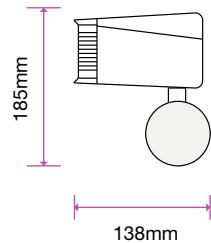

Sensor Compatible:	Yes	PF:	>0.9
Voltage/Frequency:	AC:220-240V,50/60Hz	Beam Angle:	22°
Luminous Flux:	2600lm	Color of Fixture:	Black
LED Type:	COB	Body Type:	Aluminium
CRI:	>70	Life span:	20,000 Hours
		Dimension:	225x185x138mm