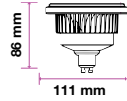

EQ. Watts: **60w**
Voltage/Frequency: **AC:200-240V,50Hz**
Luminous Flux: **900lm**
LED Type: **COB**
CRI: **>80**

PF: **>0.9**
Beam Angle: **40°**
Base: **GU10**
Body Type: **Plastic Clad Aluminium**
Dimension: **Ø111x86mm**