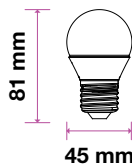

E27-LED Plastic Bulbs

4.5W VT-245

EAN Code

261 - 3000K Warm White 3800157633710
262 - 4000K Day White 3800157633727
263 - 6400K White 3800157633734