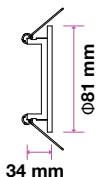

Fitting-Round-GU10

Box Qty.
100 Pcs

Model No: VT-774-MG
SKU Code: 3644
Base: GU10
Material: Aluminium
Shape: Round
Color of Fixture: Metallic Grey
Dimension: Ø81x34mm
Cutting Size: Ø73mm
EAN Code: 3800157617109