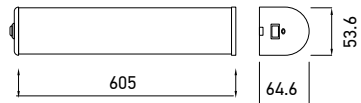

Voltage/Frequency:	AC:220-240V,50/60Hz	No. of LED:	N/A
Luminous Flux:	950lm	Material :	Aluminium+PC
LED Type:	SMD	Unit GW :	0.63 Kg
CRI:	>80	Life Span:	30,000 Hours
PF:	>0.5	Size :	605x53.6x64.6mm
Beam Angle:	150°		

Built In **LED**