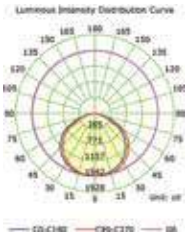

Sensor Compatible:	Yes	PF:	>0.9
Voltage/Frequency:	AC:190-240V,50/60Hz	Beam Angle:	100°
Luminous Flux:	4000lm	Body Type:	Die Cast Aluminium
LED Type:	SMD	IP Rating:	IP65
CRI:	>70	Dimension:	213.5x460x62mm