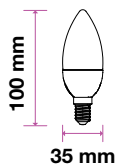

E14-Clear Filament

4W VT-274

EAN Code

279 - 2700K Warm White 3800157634267

**400**
Lumens**35w**
EQ.Watts**E14**
Base**C37**
Type**>80**
CRI**>0.4**
PF

Voltage/Frequency	LED Type	Beam Angle	Body Type	Dimension	Life span	Box Qty.
AC:220-240V,50Hz	Filament	300°	Glass	Ø35x100mm	20,000 Hours	100