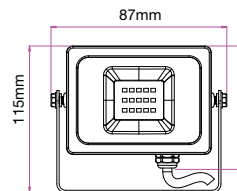

Floodlight-Infrared-RGB

10w

VT-4711RF

5894 - RGB

3800157617512

Box Qty.
20 Pcs

Sensor Compatible: **Yes**
Voltage/Frequency: **AC:220-240V,50/60Hz**
Luminous Flux: **800lm**
CRI: **>80**
PF: **>0.9**
Beam Angle: **100°**
Color of Fixture: **White**
Body Type: **Die Cast Aluminium**
IP Rating: **IP65**
Dimension: **87X115X85mm**