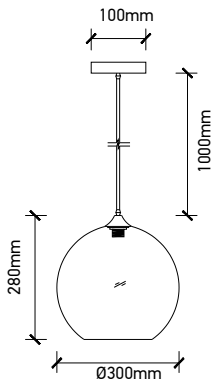

VT-7302
Transparent Glass-Metal Series

Box Qty.
8Pcs

SKU: 3865
EAN Code: 3800157620758
Material: Glass+Metal
Size: 300x280x1000mm