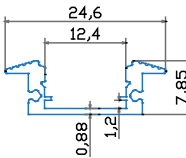

Aluminium Profile-Milky

Box Qty. **150 Pcs**

Model No: VT-7105
SKU Code: 9990
Dimension: 24.6x7.85x1000mm
Color of Fixture: Milky
EAN Code: 3800230628077