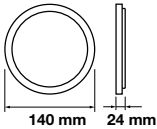

Emergency Pack:	Available	PF:	>0.9
Voltage/Frequency:	AC:85-265V,50/60Hz	Beam Angle:	120°
Luminous Flux:	900lm	Body Type:	Aluminium
LED Type:	SMD	Shape:	Round
CRI:	>80	Dimension:	Ø140x24mm