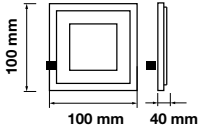

Glass Panel-Square

6W VT-602G SQ

4738 - 3000K Warm White 3800230622877
 6276 - 4000K Day White 3800157615747
 4737 - 6400K White 3800230622860

Box Qty.
40 Pcs

Cutting Size: 75x75mm

Emergency Pack: **Available** PF: >0.9
 Voltage/Frequency: **AC:100-240V,50/60Hz** Beam Angle: **120°**
 Luminous Flux: **420lm** Body Type: **Aluminium+Glass**
 LED Type: **SMD** Shape: **Square**
 CRI: >80 Dimension: **100x100x40mm**