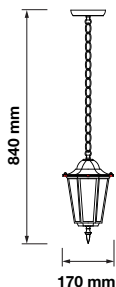

Ceiling Lamp

VT-752-W

Box Qty.
10 Pcs

7073

3800157616263

Voltage: AC:220-240V,50Hz
Max.Watts: 40W
IP Rating: IP44
Holder: E27
Color of Fixture: White
Body Type: Aluminium+Glass
Size: 170x840mm