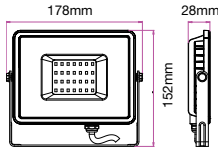

Slimline-Black Body

30W VT-30-B

- 400 - 3000K Warm White
- 401 - 4000K Day White
- 402 - 6400K White

EAN Code
3800157629195
3800157629034
3800157629041