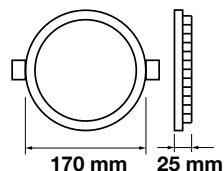

Cutting Size: $\varnothing 155\text{mm}$

Emergency Pack: **Available**
Voltage/Frequency: **AC:85-265V,50/60Hz**
Luminous Flux: **1000lm**

LED Type: **SMD**
CRI: **>80**
PF: **>0.5**

Beam Angle: **120°**
Body Type: **Aluminium+Chrome**
Shape: **Round**
Dimension: **$\varnothing 170 \times 25\text{mm}$**