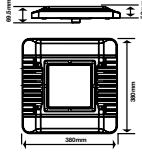

V-TAC®

INNOVATIVE LED LIGHTING

Live . Light . Life
www.vtacexports.com | www.v-tac.eu

LED Canopy

150W VT-9-155 EAN Code

572 - 4000K Day White 3800157633369
573 - 6400K White 3800157633376

18000 Lumens |
>80 CRI |
>0.9 PF |
IP 44 Rating

Voltage/Frequency	LED Type	Beam Angle	Body Type	Dimension	Life span	Box Qty.
AC:100-277V,50/60Hz	SMD	110°	Aluminum	380x380x69.5mm	30,000 Hours	2

- Specially designed for gas stations
- Suitable for recessed or surface mounted installation
- Super slim design and nice looking, easier to install
- Instant start, no noise, no flickering.
- Heat and Shock Resistant.
- Reduce maintenance costs up to 90%, almost free of maintenance.
- Suit for both indoor and outdoor use.