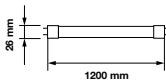

T8 Plant Tube-120cm

18w

VT-1228-P

Box Qty.
25 Pcs

SKU-6326

3800157619356

EQ. Watts: 36w
Voltage/Frequency: AC:180-240V,50Hz
Luminous Flux: 860lm
LED Type: SMD
CRI: >95

PF: >0.9
Beam Angle: 160°
Body Type: Glass with PET
Holder: G13
Instant start: 0-100% in < 1s

On/Off: >15,000
Life span: 20,000 Hours
Gross weight: 320g
Dimension: 26x1200mm