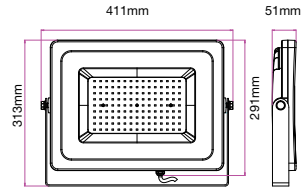

Slimline-Grey Body-Sand Finish

150w VT-49150G

5864 - 3000K Warm White 3800157615389

Box Qty.
2 Pcs

IP65
RATING

- Sensor Compatible: Yes
- Voltage/Frequency: AC:220-240V,50/60Hz
- Luminous Flux: 12750lm
- CRI: >70
- PF: >0.9
- Beam Angle: 100°
- Color of Fixture: Grey
- Body Type: Die Cast Aluminium
- IP Rating: IP65
- Dimension: 411x313x51mm