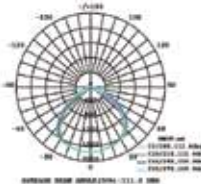

LUMINOUS INTENSITY DISTRIBUTION DIAGRAM