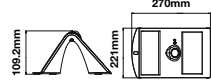

Solar Wall Light-IP65

7W VT-767-7-W

Box Qty. 20Pcs

8278 - 4000K Day White

3800157627955

Battery: 3.7V Lithium Battery 4000mAh
Lumens: 800lm
No. of LED: 60pcs (Front 56pcs, Back 4 pcs)
Detecting Angle: 120°
Sensing Range: 2 - 6 mtrs

Charging Time: 6-7 hrs Sunlight Charging
IP Rating: IP65
Material: ABS+PC
Dimension: 270x221x109.2mm
Working Time: Mode A: 5 hours, Mode B: 2~3 nights
Mode C: 3~4 nights