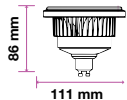

EQ. Watts: **60w**
Voltage/Frequency: **AC:200-240V,50Hz**
Luminous Flux: **900lm**
LED Type: **COB**
CRI: **>80**

PF: **>0.9**
Beam Angle: **40°**
Base: **GU10**
Body Type: **Plastic Clad Aluminium**
Dimension: **Ø111x86mm**