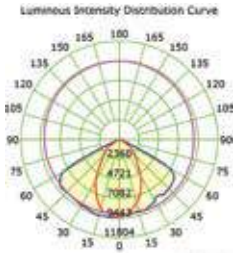

Box Qty.
1 Pcs

Linear Highbay-120° 150w VT-9158

5601 - 4000K Day White
5602 - 6000K White

3800157624923
3800157624930

120°
BEAM ANGLE