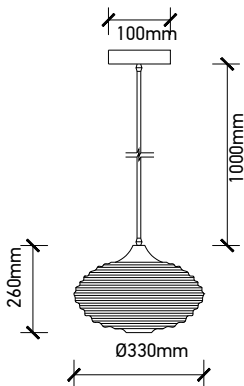

Box Qty.
8Pcs

SKU: 3879
EAN Code: 3800157620970
Material: Glass+Metal
Size: Ø330x260x1000mm

VT-7350-HB
Diamond Cut Glass-Black

Box Qty.
8Pcs

SKU: 3880
EAN Code: 3800157620987
Material: Glass+Metal
Size: 330x260x1000mm