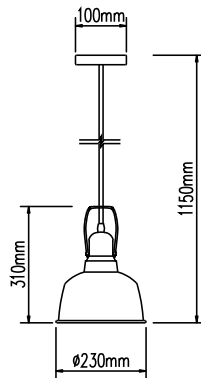

Box Qty.
8Pcs

SKU: 3729
EAN Code: 3800157611022
Material: Aluminium
Size: 230x310x1150mm