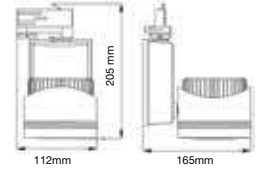

Tracklights-Black Body

33W VT-4535

1233 - 3000K Warm White 3800157603720
1234 - 4000K Day White 3800157603737
1235 - 5000K White 3800157603744