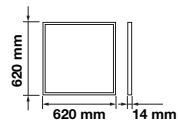

Box Qty.
6 Pcs

LG7 Compliant **UGR < 19**

Emergency Pack: **Available**
Voltage/Frequency: **AC:220-240V,50/60Hz**
Luminous Flux: **3600lm**

LED Type: **SMD**
CRI: **>80**
PF: **>0.9**

Beam Angle: **120°**
Body Type: **Aluminium+PMMA+PP**
Shape: **Square**
Dimension: **620x620x14mm**