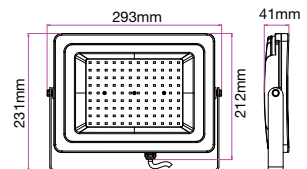

LUMINOUS INTENSITY DISTRIBUTION DIAGRAM