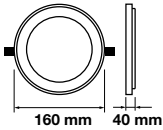

Cutting Size: $\varnothing 120\text{mm}$

Emergency Pack:	Available	PF:	>0.9
Voltage/Frequency:	AC:100-240V,50/60Hz	Beam Angle:	120°
Luminous Flux:	840lm	Body Type:	Aluminium+Glass
LED Type:	SMD	Shape:	Round
CRI:	>80	Dimension:	$\varnothing 160 \times 40\text{mm}$