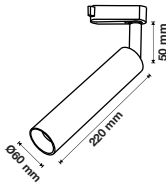

4 Line Tracklights-Black Body

20W VT-420-B EAN Code

- 365 - 3000K Warm White 3800157634083
- 366 - 4000K Day White 3800157634090
- 367 - 5000K White 3800157634106

1400 Lumens | **>90** CRI | **>0.9** PF

Voltage/Frequency	LED Type	Beam Angle	Body Type	Dimension	Life span	Box Qty.
AC:220-240V,50Hz	COB	24°	Aluminum	220x60x50mm	30,000 Hours	40

4 Line Tracklights-White Body

20W VT-420-W EAN Code

- 362 - 3000K Warm White 3800157634052
- 363 - 4000K Day White 3800157634069
- 364 - 5000K White 3800157634076

1600 Lumens | **>90** CRI | **>0.9** PF

Voltage/Frequency	LED Type	Beam Angle	Body Type	Dimension	Life span	Box Qty.
AC:220-240V,50Hz	COB	24°	Aluminum	220x60x50mm	30,000 Hours	40