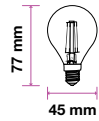

LED Bulbs-E14

4W VT-2184

7366 - 2700K Warm White 3800157628570

Box Qty. **50 Pcs**

EQ. Watts:	40w	PF:	>0.4
Voltage/Frequency:	AC:220-240V,50Hz	Beam Angle:	300°
Luminous Flux:	400lm	Base:	E14
Commercial Type:	P45	Body Type:	Glass
LED Type:	SMD	Dimension:	45x77mm
CRI:	>80