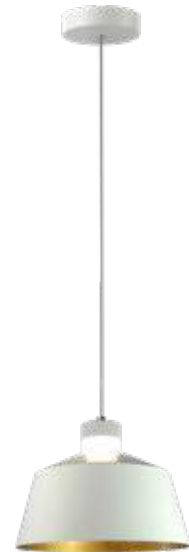

Pendant Light-White Lamp Shade

7W

VT-7444-WH

Box Qty.
8Pcs

3937 - 3000K Warm White
3931 - 4000K Day White

3800157628983
3800157626590

Built In **LED**

Voltage/Frequency: AC:220-240V,50Hz
Luminous Flux: 400lm
LED Type: SMD
CRI: >80
PF: >0.5
Beam Angle: 120°

No. of LED: 14 pcs
Material : Metal Finish
Unit GW : 1.9 Kg
Life Span: 30,000 Hours
Size : Ø250xH190mm