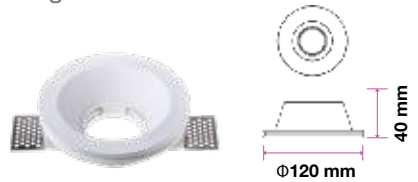

Fitting-Round-GU10

Box Qty.
24 Pcs

Model No: VT-776RD
SKU Code: 3640
Base: GU10
Material: Gypsum
Shape: Round
Color of Fixture: White
Dimension: Ø120x40mm
Cutting Size: Ø123mm
EAN Code: 3800157616348