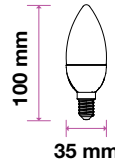

806
Lumens

60w
EQ.Watts

E27
Base

A60
Type

>80
CRI

>0.5
PF

Voltage/Frequency	LED Type	Beam Angle	Body Type	Dimension	Life span	Box Qty.
AC:220-240V,50Hz	Filament	300°	Glass	Ø60x107mm	20,000 Hours	50

E14-Clear Filament

4W VT-254

EAN Code

272 - 2700K Warm White 3800157634199