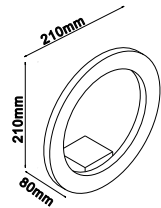

White

8225 - 3000K Warm White 3800157623421
8226 - 4000K Day White 3800157623438

Black

8227 - 3000K Warm White 3800157623445
8228 - 4000K Day White 3800157623452

Modern Wall Lights

9W

VT-710

Box Qty.
20Pcs

Sensor Compatible:	Yes	PF:	>0.5
Voltage/Frequency:	AC:220-240V,50/60Hz	Beam Angle:	360°
Luminous Flux:	990lm	Body Type:	Aluminium+Acrylic
IP Rating:	IP20	Dimension:	210x80mm
CRI:	>80