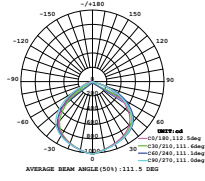

V-TAC®

INNOVATIVE LED LIGHTING

Live . Light . Life
www.vtacexports.com | www.v-tac.eu

LUMINOUS INTENSITY DISTRIBUTION DIAGRAM