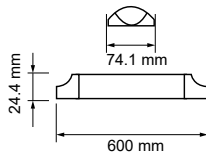

Prismatic Fittings

20W VT-8-20 EAN Code

662 - 3000K Warm White 3800157632171
663 - 4000K Day White 3800157632188
664 - 6400K White 3800157632195

2400 Lumens |
>80 CRI |
>0.5 PF |
<1s Instant Start |
15000 On/Off |
0.42kg Weight

Voltage/Frequency	LED Type	Beam Angle	Body Type	Dimension	Life span	Box Qty.
AC:220-240V,50Hz	SMD	110°	Plastic	600x74.1x24.4mm	30,000 Hours	10