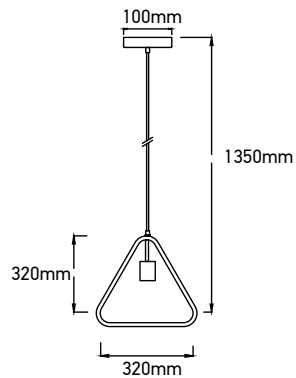

VT-7321-MB
Geometric Series-Black Canopy

Box Qty.
10Pcs

SKU: 3838
EAN Code: 3800157616737
Material: Metal
Size: 320x320x1350mm

VT-7225

Danish Wood-Bronze Canopy

Box Qty.
8Pcs

SKU: 3816
EAN Code: 3800157612760
Material: Aluminium+SAND FINISH
Size: 260x330x1111mm