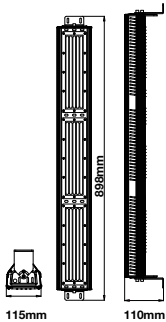

Sensor Compatible:	Yes	PF:	>0.9
Voltage/Frequency:	AC:220-240V,50/60Hz	Beam Angle:	120°
Luminous Flux:	15000lm	Body Type:	Die Cast Aluminium
LED Type:	SMD	IP Rating:	IP44
CRI:	>70	Dimension:	898x110x115mm