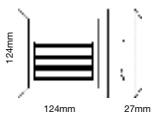

Sensor Compatible: **Yes**
Voltage/Frequency: **AC:100-240V,50/60Hz**
Luminous Flux: **60lm**
LED Type: **SMD**
CRI: **>80**
PF: **>0.5**

Beam Angle: **55°**
Body Type: **PC**
Color of Fixture: **Grey**
Shape: **Square**
Dimension: **124x124x27mm**