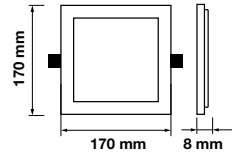

Box Qty.
40 Pcs

Cutting Size: 155x155mm

Emergency Pack: **Available**
Voltage/Frequency: **AC:85-265V,50/60Hz**
Luminous Flux: **2200lm**

LED Type: **SMD**
CRI: **>80**
PF: **>0.9**

Beam Angle: **120°**
Body Type: **Aluminium**
Shape: **Square**
Dimension: **170x170x8mm**