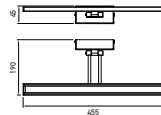

Voltage/Frequency: AC:220-240V,50Hz

No. of LED: 40 pcs

Luminous Flux: 600lm

Material : Stainless Steel+Aluminium+PMMA

LED Type: SMD

Unit GW : 0.8 Kg

CRI: >80

Life Span: 20,000 Hours

PF: >0.8

Size : 455x45x190mm

Beam Angle: 120°

Built In