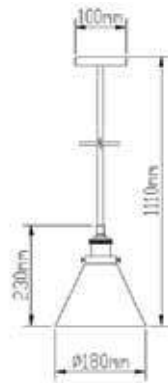

Box Qty.
12Pcs

SKU: 3738
EAN Code: 3800157611114
Material: Glass+Metal
Size: 180x230x1110mm