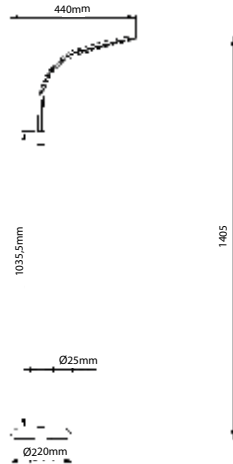

Floor Lamp

7W VT-7700-B

Box Qty.
3 Pcs

8508 3800157620413

Built In LED

Voltage/Frequency: AC:100-240V,50/60Hz
Luminous Flux: 420lm
CRI: >80
PF: >0.5
Beam Angle: 120°
Color: Black
Body Type: ABS+Metal
Dimension: Ø220x440x1405mm