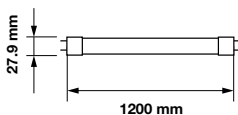

G13-T8 -Nano Plastic Tube-120CM

18W VT-121 EAN Code

- 653 - 3000K Warm White 3800157632041
- 654 - 4000K Day White 3800157632058
- 655 - 6400K White 3800157632065