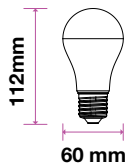

Live . Light . Life

www.vtacexports.com | www.v-tac.eu

V-TAC®

INNOVATIVE LED LIGHTING

120+ LUMENS PER WATT

SUPER EFFICIENT

E27-LED Plastic Bulbs

8.5W VT-285

EAN Code

252 - 3000K Warm White 3800157633628

253 - 4000K Day White 3800157633635

254 - 6400K White 3800157633642