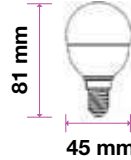

E14-LED Plastic Bulbs

4.5W VT-225

EAN Code

264 - 3000K Warm White 3800157633741
265 - 4000K Day White 3800157633758
266 - 6400K White 3800157633765