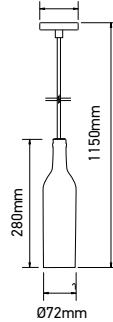

VT-7558-Y
Pendant Holder-Bottle-E14

Box Qty.
25Pcs

Color: **Yellow**
SKU: **3773**
EAN Code: **3800157611466**
Material: **Glass**
Size: **72x280x1150mm**