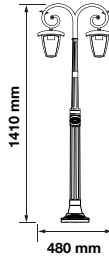

Stand Lamp

VT-738

Box Qty.
1 Pcs

7061

3800157612647

Voltage: AC:220-240V,50Hz
Max.Watts: 60Wx2
IP Rating: IP44
Holder: E27
Color of Fixture: Black
Body Type: Aluminium+Glass
Size: 480x1410mm