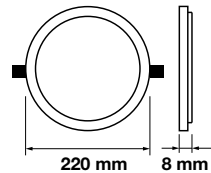

3800157606561
3800157606578
3800157606585

Box Qty.
40 Pcs

Cutting Size: $\varnothing 195\text{mm}$

Emergency Pack: **Available**
Voltage/Frequency: **AC:85-265V,50/60Hz**
Luminous Flux: **2900lm**

LED Type: **SMD**
CRI: **>80**
PF: **>0.9**