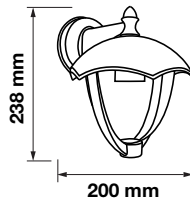

Wall Lamp

VT-731

Box Qty.
6 Pcs

7047

3800157610407

Voltage: AC:220-240V,50Hz
Max.Watts: 40W
IP Rating: IP44
Holder: E27
Color of Fixture: Black
Body Type: Aluminium+Glass
Size: 200x238mm