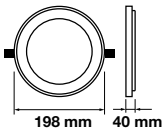

Cutting Size: $\varnothing 145\text{mm}$

Emergency Pack:	Available	PF:	>0.9
Voltage/Frequency:	AC:100-240V,50/60Hz	Beam Angle:	120°
Luminous Flux:	1260lm	Body Type:	Aluminium+Glass
LED Type:	SMD	Shape:	Round
CRI:	>80	Dimension:	$\varnothing 198 \times 40\text{mm}$