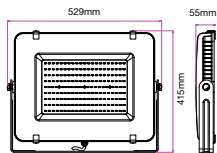

- **2400** Lumens
- **SMD** LED Type
- **>80** CRI
- **>0.9** PF
- **AC:220-240V,50Hz** Voltage/Frequency

Beam Angle	Body Type	Dimension	Life span	Box Qty.
100°	Die casting Aluminium	529x415x55mm	30,000 Hours	2