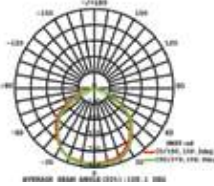

E Series-White Body

30W

VT-4031W

5955 - 3000K Warm White	3800157625487
5956 - 4000K Day White	3800157625494
5957 - 6500K White	3800157625500

Box Qty.
20 Pcs

IP65
RATING

Sensor Compatible:	Yes
Voltage/Frequency:	AC:220-240V,50Hz
Luminous Flux:	2550lm
CRI:	>70
PF:	>0.9
Beam Angle:	110°
Color of Fixture:	White
Body Type:	Aluminium
IP Rating:	IP65
Dimension:	185x163x26mm