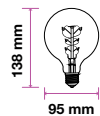

PF: **>0.5**
 Beam Angle: **300°**
 Base: **E27**
 Body Type: **Glass**
 Dimension: **125x175mm**

Amber Cover -Filament-Globe-E27

5w **VT-2075**

7217 - 2200K Warm White 3800157617253

 Box Qty. **50 Pcs**

EQ. Watts: **30w**
 Voltage/Frequency: **AC:220-240V,50/60Hz**
 Luminous Flux: **300lm**
 Commercial Type: **G95**
 LED Type: **Filament**
 CRI: **>80**