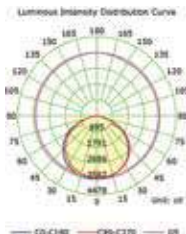

Sensor Compatible:	Yes	PF:	> 0.9
Voltage/Frequency:	AC:190-240V,50/60Hz	Beam Angle:	100°
Luminous Flux:	9600lm	Body Type:	Die Cast Aluminium
LED Type:	SMD	IP Rating:	IP65
CRI:	>70	Dimension:	264x538x68mm