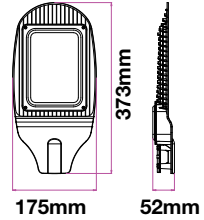

Sensor Compatible:	Yes	PF:	> 0.9
Voltage/Frequency:	AC:190-240V,50/60Hz	Beam Angle:	100°
Luminous Flux:	2400lm	Body Type:	Die Cast Aluminium
LED Type:	SMD	IP Rating:	IP65
CRI:	>70	Dimension:	175x373x52mm