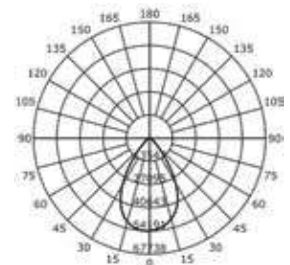

Sensor Compatible:	Yes
Voltage/Frequency:	AC:100-240V,50/60Hz
Luminous Flux:	60000lm
CRI:	>70
PF:	>0.9
Beam Angle:	120°
Color of Fixture:	Black
Body Type:	Die Cast Aluminium
IP Rating:	IP65
Dimension:	658x154x537mm