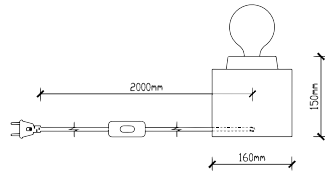

Box Qty.
8Pcs

SKU: 3857
EAN Code: 3800157619066
Material: Concrete+Wood
Size: 120x210x1080mm

Box Qty.
4Pcs

SKU: 3851
EAN Code: 3800157619004
Material: Concrete
Size: 160x150x2000mm