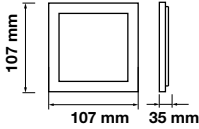

Emergency Pack:	Available	PF:	>0.9
Voltage/Frequency:	AC:85-265V,50/60Hz	Beam Angle:	120°
Luminous Flux:	800lm	Body Type:	Aluminium
LED Type:	SMD	Shape:	Square
CRI:	>80	Dimension:	107x107x35mm