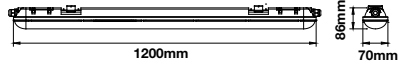

120+ LUMENS PER WATT
SUPER EFFICIENT