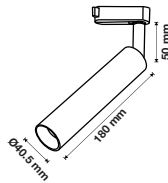

4 Line Tracklights-White Body

7W VT-407-W EAN Code

- 350 - 3000K Warm White 3800157633932
- 351 - 4000K Day White 3800157633949
- 352 - 5000K White 3800157633956

490 Lumens | **>90** CRI | **>0.5** PF