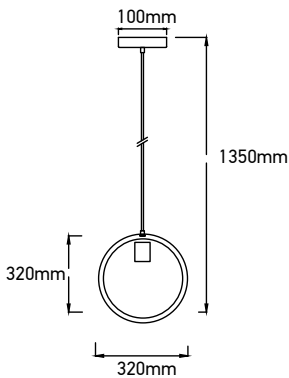

VT-7144

Geometric Series-Black Canopy

Box Qty.
4Pcs

SKU: 3927
 EAN Code: 3800157626224
 Material: Metal Finish
 Size: 300x1300mm

VT-7322-CG

Geometric Series-Gold Canopy

Box Qty.
10Pcs

SKU: 3835
EAN Code: 3800157616706
Material: Metal
Size: 320x320x1350mm