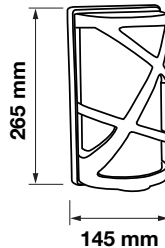

Wall Lamp

VT-745-B

Box Qty. **12 Pcs**

7064

3800157614399

Voltage: **AC:220-240V,50Hz**
Max.Watts: **40W**
IP Rating: **IP54**
Holder: **E27**
Color of Fixture: **Matt Black**
Body Type: **Aluminium**
Size: **145X265mm**