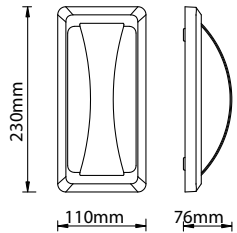

Sensor Compatible: Yes

Voltage/Frequency: AC:100-240V,50/60Hz

Luminous Flux: 500lm

IP Rating: IP65

CRI: >80

PF: >0.9

Beam Angle: 130°

Body Type: PC

Dimension: 230x110x76mm