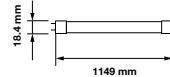

EQ. Watts:	28w	PF:	>0.5	On/Off:	>15,000
Voltage/Frequency:	AC:220-240V,50Hz	Beam Angle:	160°	Life span:	20,000 Hours
Luminous Flux:	1600lm	Body Type:	Glass with PET	Gross weight:	208g
LED Type:	SMD	Holder:	G5	Dimension:	18.4x1149mm
CRI:	>80	Instant start :	0-100% in < 1s		

T8-Aluminium Plastic-180cm

40w VT-1840

Box Qty.
25 Pcs

6251 - 4500K Day White
6250 - 6000K White

3800157607841
3800157607834