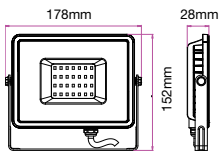

Slimline-White Body

30W VT-30-W

- 403 - 3000K Warm White
- 404 - 4000K Day White
- 405 - 6400K White

EAN Code
3800157629201
3800157629058
3800157629065

IP65
RATING

- 2400 Lumens
- SMD LED Type
- >80 CRI
- >0.9 PF
- AC:220-240V,50Hz Voltage/Frequency

Beam Angle	Body Type	Dimension	Life span	Box Qty.
100°	Die casting Aluminium	178x152 x28mm	30,000 Hours	10