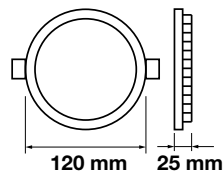

Cutting Size: $\varnothing 105\text{mm}$

Emergency Pack: **Available**
Voltage/Frequency: **AC:85-265V,50/60Hz**
Luminous Flux: **420lm**

LED Type: **SMD**
CRI: **>80**
PF: **>0.5**

Beam Angle: **120°**
Body Type: **Aluminium+Satin Nickel**
Shape: **Round**
Dimension: **$\varnothing 120 \times 25\text{mm}$**