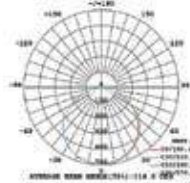

LUMINOUS EFFICIENCY DISTRIBUTION DIAGRAM