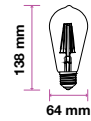

PF: >0.7
 Beam Angle: 300°
 Base: E27
 Body Type: Glass
 Dimension: 64x138mm

Amber Cover -Filament-ST64-E27

4w **VT-1964**

4361 - 2200K Warm White 3800157602747

Box Qty. **50 Pcs**

EQ. Watts: **40w**
 Voltage/Frequency: **AC:220-240V,50Hz**
 Luminous Flux: **350lm**
 Commercial Type: **ST64**
 LED Type: **Filament**
 CRI: **>80**