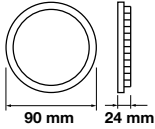

Emergency Pack:	Available	PF:	>0.5
Voltage/Frequency:	AC:85-265V,50/60Hz	Beam Angle:	120°
Luminous Flux:	420lm	Body Type:	Aluminium+Satin Nickel
LED Type:	SMD	Shape:	Round
CRI:	>80	Dimension:	Ø90x24mm