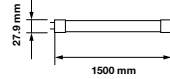

T8-Nano Plastic-150cm

22W VT-1577

Box Qty.
25 Pcs

6265 - 3000K Warm White
6309 - 4000K Day White
6310 - 6400K White

3800157612159
3800157617437
3800157617444

3 YEAR WARRANTY

Dummy Starter
Included

EQ. Watts:	58w	PF:	>0.5	On/Off:	>15,000
Voltage/Frequency:	AC:220-240V,50Hz	Beam Angle:	160°	Life span:	30,000 Hours
Luminous Flux:	2000lm	Body Type:	Nano Plastic	Gross weight:	283.4g
LED Type:	SMD	Holder:	G13	Dimension:	27.9x1500mm
CRI:	>80	Instant start :	0-100% in < 1s		

T8-Nano Plastic-Rotatable-High Lu-

9w VT-6085

Box Qty.
25 Pcs

6299 - 3000K Warm White
6301 - 4000K Day White
6302 - 6400K White

3800157617345
3800157617352
3800157617369

5 YEAR WARRANTY

120+ LUMENS PER WATT
SUPER EFFICIENT

Dummy Starter
Included

EQ. Watts:	25w	PF:	>0.5	On/Off:	>15,000
Voltage/Frequency:	AC:220-240V,50/60Hz	Beam Angle:	160°	Life span:	30,000 Hours
Luminous Flux:	1100lm	Body Type:	Nano Plastic	Gross weight:	125g
LED Type:	SMD	Holder:	G13	Dimension:	27.9x600mm
CRI:	>80	Instant start :	0-100% in < 1s