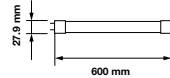

5 YEAR WARRANTY

120+ LUMENS PER WATT
SUPER EFFICIENT