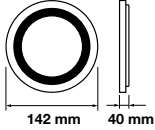

Emergency Pack:	Available	PF:	>0.9
Voltage/Frequency:	AC:85-265V,50/60Hz	Beam Angle:	120°
Luminous Flux:	800lm	Body Type:	Aluminium
LED Type:	SMD	Shape:	Round
CRI:	>80	Dimension:	142x40mm