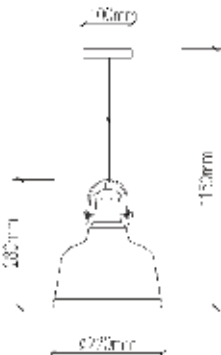

VT-7220-T
Transparent Glass Pendant

Box Qty.
8Pcs

SKU: 3727
EAN Code: 3800157611008
Material: Glass+Metal
Size: 220x280x1150mm