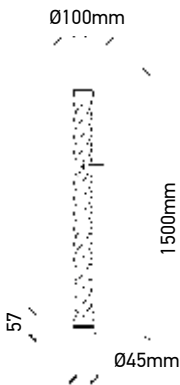

VT-7118

Pendant-Hemp Rope

Box Qty.
12Pcs

SKU: 3754
EAN Code: 3800157611275
Material: Rope
Size: 45x57x1500mm

VT-7251

Globe-Chrome Canopy

Box Qty.
4Pcs

SKU: 3839
EAN Code: 3800157616744
Material: Acrylic Glass
Size: 250x250x1300mm