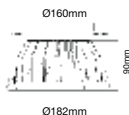

Reflector Series

20w VT-2620

Box Qty.
18 Pcs

1103 - 6000K White

3800230622402

Sensor Compatible: **Yes**
Voltage/Frequency: **AC:220-240V,50Hz**
Luminous Flux: **1500lm**
LED Type: **COB**
CRI: **>80**
PF: **>0.5**

Beam Angle: **120°**
Body Type: **PKW**
Color of Fixture: **PKW**
Shape: **Round**
Dimension: **Ø182x90mm**
Cutting Size: **Ø160mm**