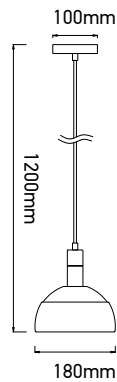

VT-7100-P
Pendant-Aluminium Shade-Pink

Box Qty.
12Pcs

SKU: 3923
EAN Code: 3800157626187
Material: Plastic+Aluminium
Size: 180x100x1200mm

VT-7100-R
Pendant-Aluminium Shade-Red

Box Qty.
12Pcs

SKU: 3924
EAN Code: 3800157626194
Material: Plastic+Aluminium
Size: 180x100x1200mm