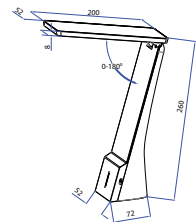

Table Lamps-Black

4W VT-1014-B

Box Qty. 25 Pcs

8500 - 3 IN 1 3800157617215

Rechargeable

Voltage/Frequency:	AC:100-240V,50/60Hz	Beam Angle:	120°
Luminous Flux:	120lm	Color:	Black
CRI:	>80	Body Type:	ABS+PC+Aluminium
PF:	>0.45	Dimension:	200x50x263mm