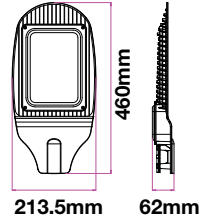

Sensor Compatible:	Yes	PF:	>0.9
Voltage/Frequency:	AC:190-240V,50/60Hz	Beam Angle:	100°
Luminous Flux:	4000lm	Body Type:	Die Cast Aluminium
LED Type:	SMD	IP Rating:	IP65
CRI:	>70	Dimension:	213.5x460x62mm