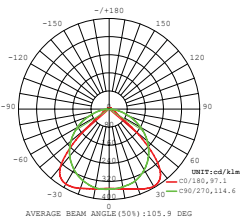

LED Linear Master Trunking
1360 - 4000K Day White
3800157625647