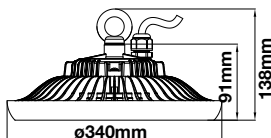

UFO Series

150W VT-9-149 EAN Code