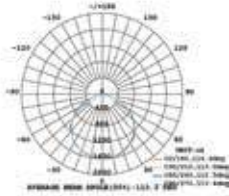

LUMINOUS INTENSITY DISTRIBUTION DIAGRAM

Sensor Compatible: Yes

Voltage/Frequency: AC:220-240V,50Hz

Luminous Flux: 4000lm

LED Type: SMD

CRI: >70

PF: >0.9

Beam Angle: 120°

Body Type: Die Cast Aluminium

IP Rating: IP44

Dimension: 220x114mm