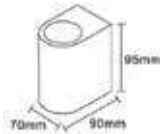

Fitting-Round-G9

Box Qty.
24 Pcs

Model No: VT-858RD
SKU Code: 3694
Base: G9
Material: Gypsum
Shape: Round
Color of Fixture: White
Dimension: 70x90x95mm
Cutting Size: N/A
EAN Code: 3800157633536

new!