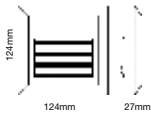

Sensor Compatible: **Yes**
Voltage/Frequency: **AC:100-240V,50/60Hz**
Luminous Flux: **60lm**
LED Type: **SMD**
CRI: **>80**
PF: **>0.5**

Beam Angle: **55°**
Body Type: **PC**
Color of Fixture: **White**
Shape: **Square**
Dimension: **124x124x27mm**