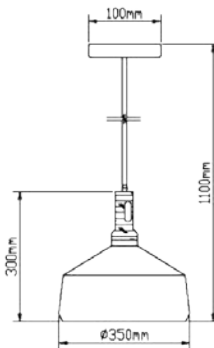

VT-7545-B

Wooden Top Iron-Black

Box Qty.
8Pcs

SKU: 3766
EAN Code: 3800157611398
Material: Iron+WOODEN TOP
Size: 350x300x1100mm