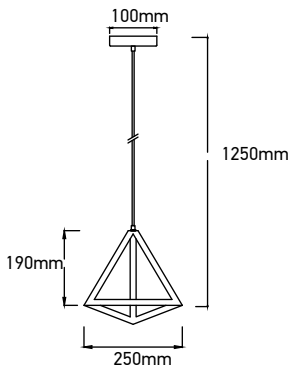

VT-7141-CG
Geometric Series-Gold Canopy

Box Qty.
8Pcs

SKU: 3831
EAN Code: 3800157616669
Material: Metal
Size: 250x190x1250mm

VT-7141-MB

Geometric Series-Black Canopy

Box Qty.
8Pcs

SKU: 3832
EAN Code: 3800157616676
Material: Metal
Size: 250x190x1250mm