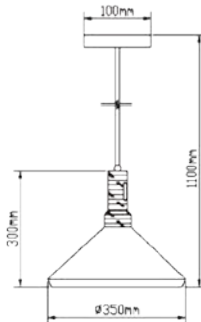

Box Qty.
8Pcs

SKU: 3763
EAN Code: 3800157611367
Material: Iron+WOODEN TOP
Size: 350x300x1100mm

Box Qty.
8Pcs

SKU: 3764
EAN Code: 3800157611374
Material: Iron+WOODEN TOP
Size: 350x300x1100mm