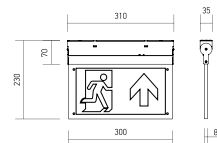

Lamp Type: 16 SMD LEDs
Lumens: 160lm
Input Voltage: AC:220-240V,50/60Hz
Protection Rating: IP20
Material: PC
Exit Lamp Type: Surface/Ceiling Mounted
Viewing Distance: 22 Meters From Both Sides

Emergency Operation Time: >3 Hours
Battery: Ni-cd 4.8V,600mAh
Recharging Time: 12 Hours
Test Button: Green Light Indicator Test Button
Stickers: 4 Stickers
Legends: 4 Way Legend Available
Mode Of Operation: Maintained