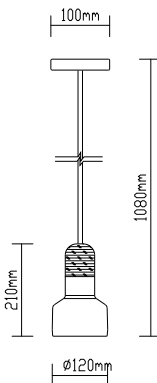

Box Qty.
8Pcs

SKU: 3855
EAN Code: 3800157619042
Material: Concrete+Wood
Size: 120x210x1080mm

VT-7125-GN
Concrete-Wooden