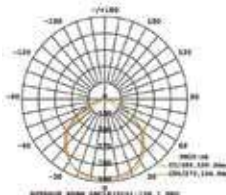

E Series-White Body

100w VT-40101B

5964 - 3000K Warm White 3800157625579
5965 - 4000K Day White 3800157625586
5966 - 6500K White 3800157625593

Box Qty.
5 Pcs

IP65
RATING

Sensor Compatible: Yes
Voltage/Frequency: AC:220-240V,50Hz
Luminous Flux: 8500lm
CRI: >70
PF: >0.9
Beam Angle: 110°
Color of Fixture: Black
Body Type: Aluminium
IP Rating: IP65
Dimension: 330x271x33mm