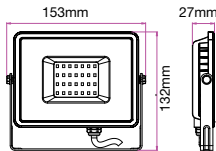

Slimline-Grey Body

20W VT-20-G

- 445 - 3000K Warm White
- 446 - 4000K Day White
- 447 - 6400K White

EAN Code
3800157631013
3800157631020
3800157631037

- 1600 Lumens
- SMD LED Type
- >80 CRI
- >0.9 PF
- AC:220-240V,50Hz Voltage/Frequency

Beam Angle	Body Type	Dimension	Life span	Box Qty.
100°	Die casting Aluminium	153x132x27mm	30,000 Hours	20