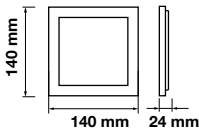

Emergency Pack: **Available** PF: **>0.9**
Voltage/Frequency: **AC:85-265V,50/60Hz** Beam Angle: **120°**
Luminous Flux: **900lm** Body Type: **Aluminium**
LED Type: **SMD** Shape: **Square**
CRI: **>80** Dimension: **140x140x24mm**