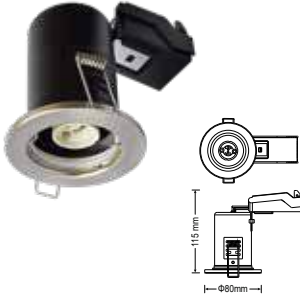

Fire Rated Fitting-GU10

VT-701-SN

Box Qty.
50 Pcs

SKU: 3680 EAN: 3800157626859

Base	GU10
Material:	Steel
Shape:	Round
Color of Fixture:	Satin Nickel
Dimension:	Ø80mmx115mm
Cutting Size:	65mm
IP Rating:	IP20

Fire Rated Fitting-GU10

VT-701-W

Box Qty.
50 Pcs

SKU: 3681 EAN: 3800157626866

Base	GU10
Material:	Steel
Shape:	Round
Color of Fixture:	White
Dimension:	Ø80mmx115mm
Cutting Size:	65mm
IP Rating:	IP20