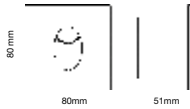

Sensor Compatible: **Yes**
Voltage/Frequency: **AC:100-240V,50/60Hz**
Luminous Flux: **120lm**
LED Type: **COB**
CRI: **>80**
PF: **>0.5**

Beam Angle: **15°**
Body Type: **Aluminium**
Color of Fixture: **White**
Shape: **Square**
Dimension: **80x80x51mm**
Cutting Size: **62x62mm**