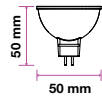

EQ. Watts:	45w	PF:	>0.5
Voltage/Frequency:	AC/DC:12V,50Hz	Beam Angle:	110°
Luminous Flux:	500lm	Base:	MR16
LED Type:	SMD	Body Type:	Plastic
CRI:	>80	Dimension:	50x50mm