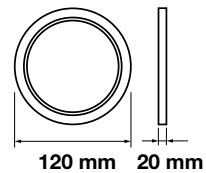

Cutting Size: $\varnothing$ 105mm

Emergency Pack: **Available**
Voltage/Frequency: **AC:85-265V,50/60Hz**
Luminous Flux: **800lm**

LED Type: **SMD**
CRI: **>80**
PF: **>0.9**

Beam Angle: **120°**
Body Type: **Aluminium(PKW)**
Shape: **Round**
Dimension: **$\varnothing$ 120x20mm**