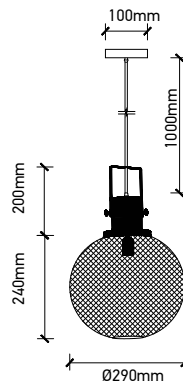

Box Qty.
10Pcs

SKU: 3829
EAN Code: 3800157616645
Material: Metal
Size: 130x220x1300mm

Box Qty.
8Pcs

SKU: 3859
EAN Code: 3800157620697
Material: Metal
Size: Ø290x1000x1340mm