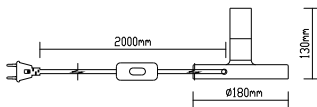

VT-7141-CG
Geometric Series-Gold Canopy

Box Qty.
8Pcs

SKU: 3831
EAN Code: 3800157616669
Material: Metal
Size: 250x190x1250mm

VT-7141-MB

Geometric Series-Black Canopy

Box Qty.
8Pcs

SKU: 3832
EAN Code: 3800157616676
Material: Metal
Size: 250x190x1250mm