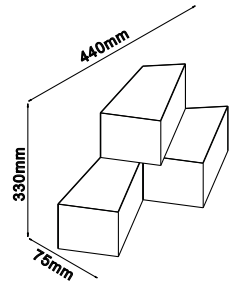

Modern Wall Lights

9w VT-709

Box Qty.
10Pcs

Sensor Compatible: Yes
Voltage/Frequency: AC:220-240V,50/60Hz
Luminous Flux: 990lm
IP Rating: IP20
CRI: >80

PF: >0.5
Beam Angle: 360°
Body Type: Aluminium
Dimension: 440x335x75mm