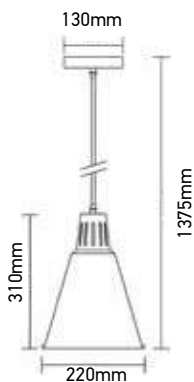

VT-7520-WH

Aluminum-Sand finish-White

Box Qty.
4Pcs

SKU: 3702

EAN Code: 3800157610759

Material: Aluminium+ SAND FINISH

Size: 220x310x1375mm