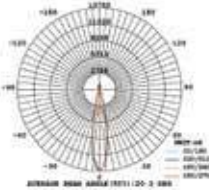

Tracklights-White Body-5 Years

15W VT-4615W

1298 - 3000K Warm White 3800157619851
1299 - 4000K Day White 3800157619868
1300 - 6400K White 3800157619875

Box Qty.
20 Pcs

5 **YEAR WARRANTY**

Sensor Compatible:	Yes	PF:	>0.9
Voltage/Frequency:	AC:220-240V,50/60Hz	Beam Angle:	24°
Luminous Flux:	1350lm	Color of Fixture:	White
LED Type:	COB	Body Type:	Aluminium
CRI:	>95	Life span:	30,000 Hours
		Dimension:	Ø180x97x155mm

Tracklights-Black Body-5 Years

15W VT-4615B

1301 - 3000K Warm White 3800157619882
1302 - 4000K Day White 3800157619899
1303 - 6400K White 3800157619905

Box Qty.
20 Pcs

5 **YEAR WARRANTY**

Sensor Compatible:	Yes	PF:	>0.9
Voltage/Frequency:	AC:220-240V,50/60Hz	Beam Angle:	24°
Luminous Flux:	1350lm	Color of Fixture:	Black
LED Type:	COB	Body Type:	Aluminium
CRI:	>95	Life span:	30,000 Hours
		Dimension:	180x97x155mm