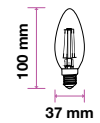

PF: **>0.5**
 Beam Angle: **300°**
 Base: **B22**
 Body Type: **Glass**
 Dimension: **60x107mm**

Clear Glass-Filament-Candle-E14

4w **VT-1986D**

4365 - 2700K Warm White 3800157602914

Box Qty. **100 Pcs**

EQ. Watts: **30w**
 Voltage/Frequency: **AC:220-240V,50Hz**
 Luminous Flux: **350lm**
 Commercial Type: **Candle**
 LED Type: **Filament**
 CRI: **>80**