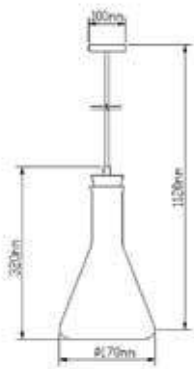

VT-7175
White Glass-Wood Pendant

Box Qty.
8Pcs

SKU: 3758
EAN Code: 3800157611312
Material: Glass+Wood
Size: 170x320x1120mm

VT-7177
White Glass-Wood Pendant

Box Qty.
8Pcs

SKU: 3760
EAN Code: 3800157611336
Material: Glass+Wood
Size: 170x320x1120mm