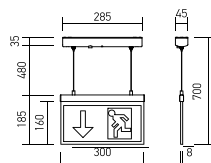

Lamp Type:	16 SMD LEDs
Lumens:	160lm
Input Voltage:	AC:220-240V,50/60Hz
Protection Rating:	IP20
Material :	PC
Exit Lamp Type:	Surface/Ceiling Mounted
Viewing Distance:	22 Meters From Both Sides

Emergency Operation Time:	>3 Hours
Battery:	Ni-Cd 4.8V,600mAh
Recharging Time:	12 Hours
Test Button:	Green Light Indicator Test Button
Stickers:	4 Stickers
Legends:	4 Way Legend Available
Mode Of Operation:	Maintained