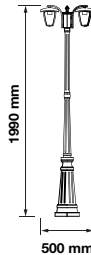

Stand Lamp

VT-740

Box Qty.
1 Pcs

7063

3800157612661

Voltage: AC:220-240V,50Hz
Max.Watts: 60Wx3
IP Rating: IP44
Holder: E27
Color of Fixture: Black
Body Type: Aluminium+Glass
Size: 500x1990mm