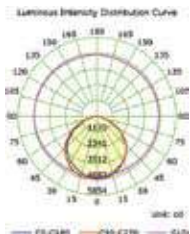

new!

Streetlight

50w VT-15050ST

9757 - 6000K White

Box Qty.
1 Pcs

IP65
RATING

Sensor Compatible:	Yes	PF:	>0.9
Voltage/Frequency:	AC:85-265V,50/60Hz	Beam Angle:	100°
Luminous Flux:	4250lm	Body Type:	Die Cast Aluminium
LED Type:	SMD	IP Rating:	IP65
CRI:	>70	Dimension:	495x210x55mm

new!

Streetlight-High Lumen

100w VT-15105ST

5501 - 3000K Warm White
5477 - 4500K Day White

3800157634595
3800157608794

Box Qty.
1 Pcs

IP65
RATING

120 LUMENS PER WATT
SUPER EFFICIENT

Sensor Compatible:	Yes	PF:	>0.90
Voltage/Frequency:	AC:100-240V,50/60Hz	Beam Angle:	100°
Luminous Flux:	12400lm	Body Type:	Die Cast Aluminium
LED Type:	SMD	IP Rating:	IP65
CRI:	>70	Dimension:	566x268x62mm