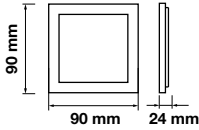

Emergency Pack: **Available** PF: **>0.9**
Voltage/Frequency: **AC:85-265V,50/60Hz** Beam Angle: **120°**
Luminous Flux: **420lm** Body Type: **Aluminium**
LED Type: **SMD** Shape: **Square**
CRI: **>80** Dimension: **90x90x24mm**