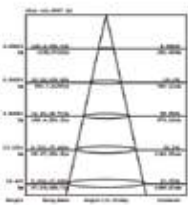

LUMINOUS INTENSITY DISTRIBUTION DIAGRAM