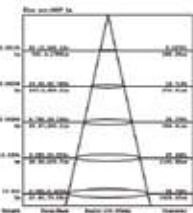

LUMINOUS INTENSITY DISTRIBUTION DIAGRAM