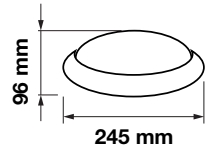

Beam Angle: **120°**
 Color of Fixture: **White**
 Body Type: **Plastic CLAD Aluminium**
 Shape: **Oval**
 Dimension: **Ø245x96mm**

Dome Series - Oval

12w VT-8015-B

Box Qty.
10 Pcs

1349 - 3000K Warm White
5052 - 4000K Day White
5051 - 6400K White