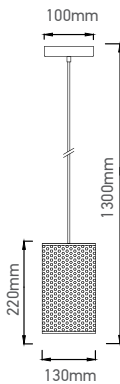

Box Qty.
10Pcs

SKU: 3829
EAN Code: 3800157616645
Material: Metal
Size: 130x220x1300mm

VT-7332
Mesh Metal-Globe

Box Qty.
8Pcs

SKU: 3859
EAN Code: 3800157620697
Material: Metal
Size: Ø290x1000x1340mm