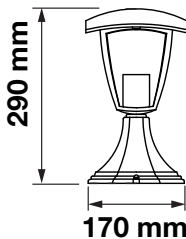

Stand Lamp

VT-734

Box Qty.
10 Pcs

7057

3800157612609

Voltage: **AC:220-240V,50Hz**
Max.Watts: **60W**
IP Rating: **IP65**
Holder: **E27**
Color of Fixture: **Black**
Body Type: **Aluminium+Glass**
Size: **170x290**

IP65
RATING