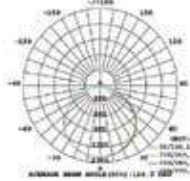

LUMINOUS EFFICIENCY DISTRIBUTION DIAGRAM