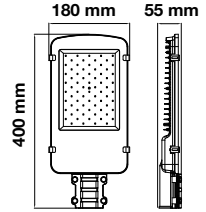

Streetlight-High Lumen
30w VT-15131ST

5473 - 6000K White

Box Qty.
1 Pcs

IP65
RATING

120 LUMENS PER WATT
SUPER EFFICIENT

Sensor Compatible:	Yes	PF:	>0.95
Voltage/Frequency:	AC:100-240V,50/60Hz	Beam Angle:	100°
Luminous Flux:	3720lm	Body Type:	Die Cast Aluminium
LED Type:	SMD	IP Rating:	IP65
CRI:	>75	Dimension:	400x180x55mm