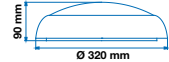

Watts:	17w	IP Rating:	IP65
Lumens:	1400lm	Body Type:	PC
Detection Angle:	120° / 360°	Emergency Operation time:	> 3 Hours
Detection Distance:	3m, 5m, 8m, 10m (optional)	Emergency Standby Watts:	> 1.5W
Detection Range:	Max. D 10 x 4m	Battery Charging Current:	60mA
Hold Time:	10S, 1min, 5min, 10min customized	Battery Discharging Current:	200mA
Day light Sensor:	Day, 10Lux, 30Lux, 50Lux optional	Battery Type:	Ni-CD AA, 9.6V 1.0 Ah
Dimmable Function:	Yes, 0, 10%, 20%, 30% optional	Charging indicate:	Green LED
Detection Motion Speed:	0.5-3m/s		

Including battery protection circuit & inhibiting mode

new!