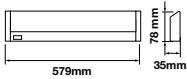

Cabinet Fitting

10w VT-8112

Box Qty.
12 Pcs

5068 - 3000K Warm White
5069 - 4500K Day White
5070 - 6000K White

3800157606714
3800157606721
3800157606738