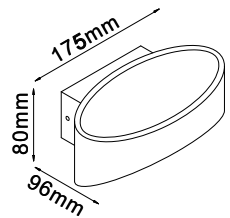

Wall Lights

5W VT-705

Box Qty.
20Pcs

8208 - 3000K Warm White 3800157623254
8232 - 4000K Day White 3800157624756

Sensor Compatible:	Yes	PF:	>0.5
Voltage/Frequency:	AC:220-240V,50/60Hz	Beam Angle:	150°
Luminous Flux:	550lm	Body Type:	Aluminium
IP Rating:	IP20	Dimension:	175x80x96mm
CRI:	>80