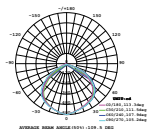

LUMINOUS INTENSITY DISTRIBUTION DIAGRAM