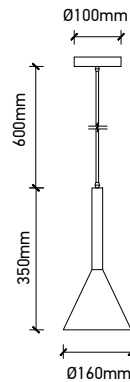

Box Qty.
20Pcs

SKU: 3868
EAN Code: 3800157620789
Material: Aluminium
Size: Ø160x350x600mm