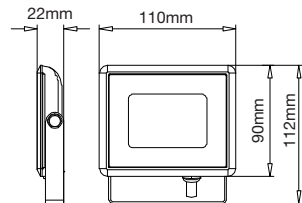

E Series-White Body

10w VT-4011B

5940 - 3000K Warm White 3800157625333
5941 - 4000K Day White 3800157625340
5942 - 6500K White 3800157625357

Box Qty.
40 Pcs

IP65
RATING

Sensor Compatible: Yes
Voltage/Frequency: AC:220-240V,50Hz
Luminous Flux: 850lm
CRI: >70
PF: >0.9
Beam Angle: 110°
Color of Fixture: Black
Body Type: Aluminium
IP Rating: IP65
Dimension: 110x112x22mm