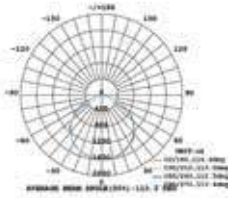

LUMINOUS INTENSITY DISTRIBUTION DIAGRAM

Sensor Compatible:	Yes	PF:	> 0.9
Voltage/Frequency:	AC:220-240V,50Hz	Beam Angle:	120°
Luminous Flux:	4000lm	Body Type:	Die Cast Aluminium
LED Type:	SMD	IP Rating:	IP44
CRI:	>70	Dimension:	220x114mm