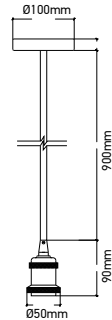

VT-7555-BBR
Metal Holder-Canopy

Color: Brown Bronze
SKU: 3841
EAN Code: 3800157617154
Material: Metal
Size: Ø50x90x900mm

Box Qty.
30Pcs