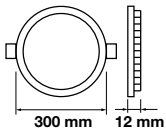

Cutting Size: $\varnothing 285\text{mm}$

Emergency Pack:	Available	PF:	>0.9
Voltage/Frequency:	AC:85-265V,50/60Hz	Beam Angle:	120°
Luminous Flux:	2000lm	Body Type:	Aluminium
LED Type:	SMD	Shape:	Round
CRI:	>80	Dimension:	$\varnothing 300 \times 12\text{mm}$