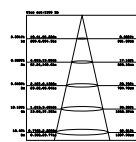

PIR-Slimline-Black Body

10w VT-4911PIRB

5783 - 3000K Warm White 3800157614573

Box Qty.
20 Pcs

- Detection Angle: 120°
- Detection Distance: 2-8m
- Voltage/Frequency: AC:220-240V,50/60Hz
- Luminous Flux: 800lm
- CRI: >70
- PF: >0.9
- Beam Angle: 100°
- Color of Fixture: Black
- Body Type: Die Cast Aluminium
- IP Rating: IP44
- Dimension: 113x178x47mm

PIR-Slimline-Black Body

20w VT-4922PIRB

5801 - 3000K Warm White 3800157614757

Box Qty.
20 Pcs

- Detection Angle: 120°
- Detection Distance: 2-8m
- Voltage/Frequency: AC:220-240V,50/60Hz
- Luminous Flux: 1600lm
- CRI: >70
- PF: >0.9
- Beam Angle: 100°
- Color of Fixture: Black
- Body Type: Die Cast Aluminium
- IP Rating: IP44
- Dimension: 181x205x57mm

LUMINOUS INTENSITY DISTRIBUTION DIAGRAM