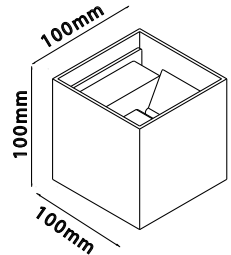

Black

7078 - 3000K Warm White 3800157616379
7087 - 4000K Day White 3800157616874

White

7079 - 3000K Warm White 3800157616386
7088 - 4000K Day White 3800157616881

Grey

7080 - 3000K Warm White 3800157616393
7089 - 4000K Day White 3800157616898

Square-Bridgelux

6W VT-759

Box Qty. **20Pcs**

Sensor Compatible:	Yes	PF:	>0.45
Voltage/Frequency:	AC:220-240V,50/60Hz	Beam Angle:	120°
Luminous Flux:	660lm	Body Type:	Aluminium
IP Rating:	IP65	Dimension:	100x100x100mm
CRI:	>80