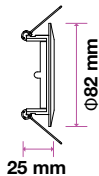

Fitting-Round-GU10

Box Qty.
100 Pcs

Model No: VT-7227RD-SN
SKU Code: 3470
Base: GU10
Material: Ferrum
Shape: Round
Color of Fixture: Satin Nickel
Dimension: Ø82x25mm
Cutting Size: Ø74mm
EAN Code: 3800157605892