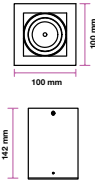

Fitting-Square-GU10

Box Qty.
50 Pcs

Model No: VT-797-WH
SKU Code: 3630
Base: GU10
Material: Die Cast Aluminium
Shape: Square
Color of Fixture: White
Dimension: 142x100x100mm
Cutting Size: N/A
EAN Code: 3800157612074