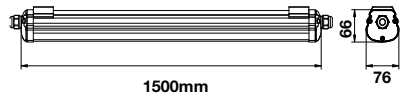

**Waterproof
Emergency Kit**

Charging Time: 24 Hours
Emergency Operation Time: 3 Hours
Emergency Switch on time: <1 Second

Voltage/Frequency:	AC:220-240V,50/60Hz	PF:	>0.9	O/P Emmergency:	7W Max
Battery Type:	9.6V 2200mAh Ni-Cd	Beam Angle:	120°	Ambient Temp:	50 max
Luminous Flux:	3920lm	Body Type:	ABS+PC	Gross weight:	2.35 kg
LED Type:	SMD	IP Rating:	IP65	Dimension:	1500x76x66mm
CRI:	>70	Life span:	20,000 Hours