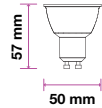

EQ. Watts: **45w**
Voltage/Frequency: **AC:220-240V,50Hz**
Luminous Flux: **500lm**
LED Type: **SMD**
CRI: **>80**

PF: **>0.5**
Beam Angle: **110°**
Base: **GU10**
Body Type: **Plastic**
Dimension: **50x57mm**