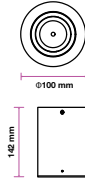

Fitting-Round-GU10

Box Qty.
50 Pcs

Model No: VT-796-B
SKU Code: 3628
Base: GU10
Material: Die Cast Aluminium
Shape: Round
Color of Fixture: Black
Dimension: Ø142x100mm
Cutting Size: N/A
EAN Code: 3800157612050