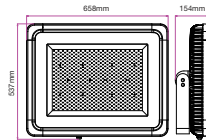

Sensor Compatible:	Yes
Voltage/Frequency:	AC:100-240V,50/60Hz
Luminous Flux:	60000lm
CRI:	>70
PF:	>0.9
Beam Angle:	120°
Color of Fixture:	Black
Body Type:	Die Cast Aluminium
IP Rating:	IP65
Dimension:	658x154x537mm