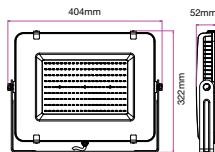

Slimline-Black Body

150W VT-150-B

- 475 - 3000K Warm White
- 476 - 4000K Day White
- 477 - 6400K White

EAN Code
3800157631310
3800157631327
3800157631334

IP65
RATING

1 METER WIRE

- 12000 Lumens
- SMD LED Type
- >80 CRI
- >0.9 PF
- AC:220-240V,50Hz Voltage/Frequency

Beam Angle	Body Type	Dimension	Life span	Box Qty.
100°	Die casting Aluminium	404x322x52mm	30,000 Hours	2