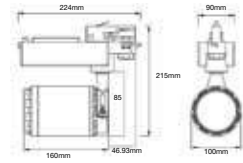

Tracklights-Black-White Body

35W VT-4537

- 1338 - 3000K Warm White 3800157620666
- 1339 - 4000K Day White 3800157620673
- 1340 - 6000K White 3800157620680

Box Qty.
10 Pcs

5 V-TAC® PRO
YEAR WARRANTY

Sensor Compatible:	Yes	PF:	>0.9
Voltage/Frequency:	AC:220-240V,50/60Hz	Beam Angle:	24°
Luminous Flux:	2850lm	Color of Fixture:	Black+White
LED Type:	COB	Body Type:	Aluminium
CRI:	>80	Life span:	30,000 Hours
		Dimension:	224x100x215mm