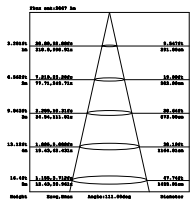

V-TAC®

INNOVATIVE LED LIGHTING

Live . Light . Life
www.vtacexports.com | www.v-tac.eu

LUMINOUS INTENSITY DISTRIBUTION DIAGRAM