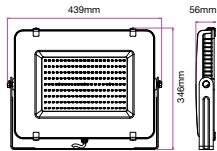

Slimline-White Body 200W VT-200-W

EAN Code
3800157629171
3800157629188

420 - 4000K Day White
421 - 6400K White

LUMINOUS INTENSITY DISTRIBUTION DIAGRAM

- **16000** Lumens
- **SMD** LED Type
- **>80** CRI
- **>0.9** PF
- **AC:220-240V,50Hz** Voltage/Frequency

Beam Angle	Body Type	Dimension	Life span	Box Qty.
100°	Die casting Aluminium	439x346x56mm	30,000 Hours	2

Slimline-White Body 300W VT-300-W

EAN Code
3800157631426
3800157631433

486 - 4000K Day White
487 - 6400K White

- **2400** Lumens
- **SMD** LED Type
- **>80** CRI
- **>0.9** PF
- **AC:220-240V,50Hz** Voltage/Frequency

Beam Angle	Body Type	Dimension	Life span	Box Qty.
100°	Die casting Aluminium	529x415x55mm	30,000 Hours	2