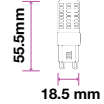

 Box Qty.
360 Pcs

EQ. Watts: **30w**
Voltage/Frequency: **AC:220-240V,50Hz**
Luminous Flux: **225lm**
LED Type: **SMD**
CRI: **>80**

PF: **>0.5**
Beam Angle: **360°**
Base: **G9**
Body Type: **Plastic**
Dimension: **18.5x55.5mm**