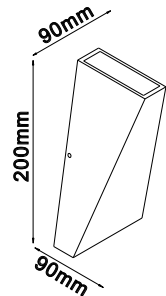

Triangle Light

6W VT-826

Box Qty. **20Pcs**

Sensor Compatible:	Yes	PF:	>0.5
Voltage/Frequency:	AC:220-240V,50/60Hz	Beam Angle:	15/120°
Luminous Flux:	660lm	Body Type:	Aluminium
IP Rating:	IP65	Dimension:	90x200x90mm
CRI:	>80