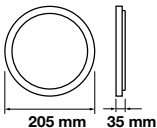

Emergency Pack:	Available	PF:	>0.9
Voltage/Frequency:	AC:85-265V,50/60Hz	Beam Angle:	120°
Luminous Flux:	2200lm	Body Type:	Aluminium
LED Type:	SMD	Shape:	Round
CRI:	>80	Dimension:	Ø205x35mm