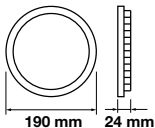

Emergency Pack:	Available	PF:	>0.6
Voltage/Frequency:	AC:85-265V,50/60Hz	Beam Angle:	120°
Luminous Flux:	1500lm	Body Type:	Aluminium+Satin Nickel
LED Type:	SMD	Shape:	Round
CRI:	>80	Dimension:	Ø190x24mm