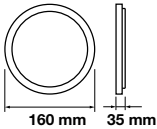

Emergency Pack:	Available	PF:	>0.9
Voltage/Frequency:	AC:85-265V,50/60Hz	Beam Angle:	120°
Luminous Flux:	1500lm	Body Type:	Aluminium
LED Type:	SMD	Shape:	Round
CRI:	>80	Dimension:	Ø160x35mm