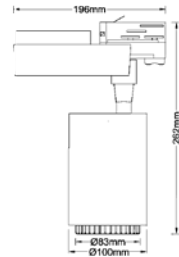

Tracklights-Color Changing

35W VT-4745-W

1412 - 3 IN 1

3800157629348

Box Qty.
8 Pcs

CCT Adjustable
2800K/4000K/6000K

Lens Angle Adjustable
20°~60°

Triac Dimmable

Sensor Compatible:	Yes	PF:	> 0.9
Voltage/Frequency:	AC:220-240V,50/60Hz	Beam Angle:	20° ~ 60° (Adjustable)
Luminous Flux:	3000lm	Color of Fixture:	White
LED Type:	COB	Body Type:	Aluminium
CRI:	> 95	Life span:	30,000 Hours
		Dimension:	Ø100x196x262mm

Tracklights-Color Changing

35W VT-4745-B

1413 - 3 IN 1

3800157629355

Box Qty.
8 Pcs

CCT Adjustable
2800K/4000K/6000K

Lens Angle Adjustable
20°~60°

Triac Dimmable

Sensor Compatible:	Yes	PF:	> 0.9
Voltage/Frequency:	AC:220-240V,50/60Hz	Beam Angle:	20° ~ 60° (Adjustable)
Luminous Flux:	3000lm	Color of Fixture:	Black
LED Type:	COB	Body Type:	Aluminium
CRI:	> 95	Life span:	30,000 Hours
		Dimension:	Ø100x196x262mm