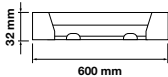

Wall Fitting-60cm

10w VT-8111

Box Qty.
25 Pcs

5071 - 3000K Warm White
5072 - 4500K Day White
5073 - 6000K White

3800157606745
3800157606752
3800157606769