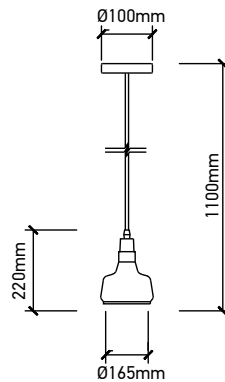

Box Qty.
8Pcs

SKU: 3818
EAN Code: 3800157615433
Material: Glass+Wood
Size: 135x240x1150mm

Box Qty.
8Pcs

SKU: 3819
EAN Code: 3800157615440
Material: Glass+Wood
Size: 165x220x1100mm