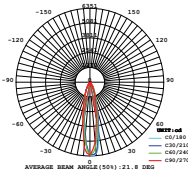

LUMINOUS INTENSITY DISTRIBUTION

Sensor Compatible:	Yes	PF:	>0.9
Voltage/Frequency:	AC:100-240V,50/60Hz	Beam Angle:	25°
Luminous Flux:	1800lm	Color of Fixture:	Black
LED Type:	COB	Body Type:	Die Cast Aluminium
CRI:	>95	Life span:	20,000 Hours
		Dimension:	112x165x205mm

Tracklights-Black Body

45W VT-4545

1236 - 3000K Warm White 3800157603751
1237 - 4000K Day White 3800157603768
1238 - 5000K White 3800157603775