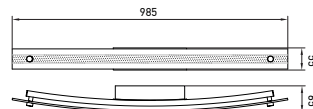

Voltage/Frequency: AC:220-240V,50Hz
Luminous Flux: 1350lm
LED Type: SMD
CRI: >80
PF: >0.8
Beam Angle: 120°

No. of LED: 90 pcs
Material: Stainless Steel+Metal+Glass
Unit GW: 1.50 Kg
Life Span: 20,000 Hours
Size: 985x55x65mm

Built In **LED**