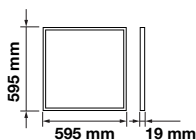

Beam Angle: **120°**
Body Type: **Aluminium+PMMA+PC**
Shape: **Square**
Dimension: **620x620x13mm**

Box Qty.
4 Pcs

Big Panels-Surfaced/Recessed-60x60

36w VT-6139

6380 - 4000K Day White
6381 - 6400K White

3800157624008
3800157624015