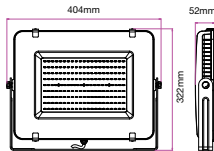

Slimline-Grey Body

150W VT-150-G

- 481 - 3000K Warm White
- 482 - 4000K Day White
- 483 - 6400K White

EAN Code
3800157631372
3800157631389
3800157631396

IP65
RATING

1 METER WIRE

- 12000 Lumens
- SMD LED Type
- >80 CRI
- >0.9 PF
- AC:220-240V,50Hz Voltage/Frequency

Beam Angle	Body Type	Dimension	Life span	Box Qty.
100°	Die casting Aluminium	404x322x52mm	30,000 Hours	2