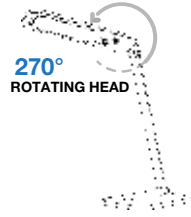

270°
ROTATING HEAD

Voltage/Frequency:	AC:100-240V,50/60Hz	Beam Angle:	120°
Luminous Flux:	650lux	Color:	White
CRI:	>80	Body Type:	ABS+Aluminium
PF:	>0.45	Dimension:	240x396x180mm

Table Lamps-3 In 1-Dimmable