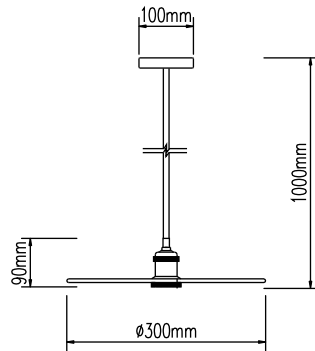

Box Qty.
20Pcs

SKU: 3752
EAN Code: 3800157611251
Material: Metal
Size: 300x90x1000mm