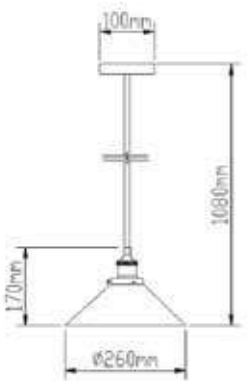

Box Qty.
12Pcs

SKU: 3753
EAN Code: 3800157611268
Material: Metal
Size: 260x170x1080mm

Adjustable
Height

VT-7201
Vintage Metal-Pulley

Box Qty.
8Pcs

SKU: 3845
EAN Code: 3800157617192
Material: Metal
Size: 220x140x600-1600mm