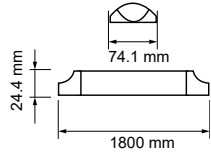

Live . Light . Life
www.vtacexports.com | www.v-tac.eu