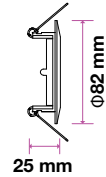

Fitting-Round-GU10

Box Qty.
100 Pcs

Model No: VT-7227RD-SS
SKU Code: 3471
Base: GU10
Material: Ferrum
Shape: Round
Color of Fixture: Stainless Steel
Dimension: Ø82x25mm
Cutting Size: Ø74mm
EAN Code: 3800157605908