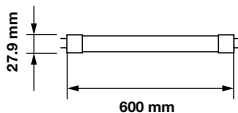

Live . Light . Life
www.vtacexports.com | www.v-tac.eu

G13-T8 -Nano Plastic Tube-60CM

10W VT-061 EAN Code

- 650 - 3000K Warm White 3800157632010
- 651 - 4000K Day White 3800157632027
- 652 - 6400K White 3800157632034