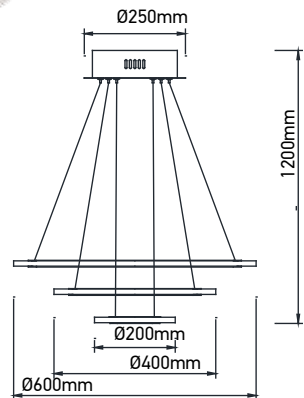

Voltage/Frequency: **AC:100-240V,50Hz**
Luminous Flux: **4900lm**
LED Type: **SMD**
CRI: **>80**
PF: **>0.9**
Beam Angle: **120°**

No. of LED: **360 pcs**
Material : **Acrylic+Aluminium**
Unit GW : **3.50 Kg**
Life Span: **20,000 Hours**
Size : **600x600x1200mm**