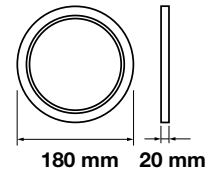

Cutting Size: Ø160mm

Emergency Pack: **Available**
Voltage/Frequency: **AC:85-265V,50/60Hz**
Luminous Flux: **1500lm**

LED Type: **SMD**
CRI: **>80**
PF: **>0.9**

Beam Angle: **120°**
Body Type: **Aluminium(PKW)**
Shape: **Round**
Dimension: **Ø180x20mm**