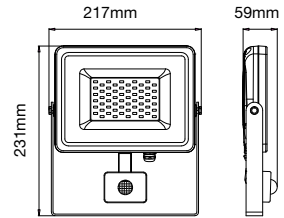

PIR-Slimline-Black Body

30w

VT-4933PIRB

5819 - 3000K Warm White 3800157614931
5821 - 6400K White 3800157614955

Box Qty.
20 Pcs

Detection Angle: **120°**
Detection Distance: **2-8m**
Voltage/Frequency: **AC:220-240V,50/60Hz**
Luminous Flux: **2550lm**
CRI: **>70**
PF: **>0.9**
Beam Angle: **100°**
Color of Fixture: **Black**
Body Type: **Die Cast Aluminium**
IP Rating: **IP44**
Dimension: **217x231x59mm**

PIR-Slimline-Black Body

50w

VT-4955PIRB

5837 - 3000K Warm White 3800157615112
5838 - 4000K Day White 3800157615129
5839 - 6400K White 3800157615136

Box Qty.
10 Pcs

Detection Angle: **120°**
Detection Distance: **2-8m**
Voltage/Frequency: **AC:220-240V,50/60Hz**
Luminous Flux: **4250lm**
CRI: **>70**
PF: **>0.9**
Beam Angle: **100°**
Color of Fixture: **Black**
Body Type: **Die Cast Aluminium**
IP Rating: **IP44**
Dimension: **237x251x62mm**