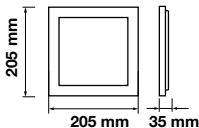

Emergency Pack:	Available	PF:	>0.9
Voltage/Frequency:	AC:85-265V,50/60Hz	Beam Angle:	120°
Luminous Flux:	2200lm	Body Type:	Aluminium
LED Type:	SMD	Shape:	Square
CRI:	>80	Dimension:	205x205x35mm