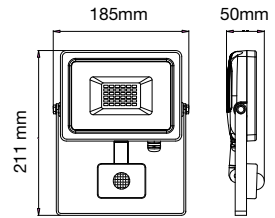

PIR-Slimline-White Body

10w VT-4810PIRW

5746 - 3000K Warm White 3800157608213
5747 - 4500K Day White 3800157608206

Box Qty.
20 Pcs

- Detection Angle: 120°
- Detection Distance: 2-8m
- Voltage/Frequency: AC:220-240V,50/60Hz
- Luminous Flux: 800lm
- CRI: >70
- PF: >0.9
- Beam Angle: 100°
- Color of Fixture: White
- Body Type: Die Cast Aluminium
- IP Rating: IP44
- Dimension: 133x178x47mm

PIR-Slimline-White Body

20w VT-4820PIRW

5756 - 3000K Warm White 3800157611688
5750 - 6000K White 3800157608879

Box Qty.
15 Pcs

- Detection Angle: 120°
- Detection Distance: 2-8m
- Voltage/Frequency: AC:220-240V,50/60Hz
- Luminous Flux: 1600lm
- CRI: >70
- PF: >0.9
- Beam Angle: 100°
- Color of Fixture: White
- Body Type: Die Cast Aluminium
- IP Rating: IP44
- Dimension: 185x211x50mm