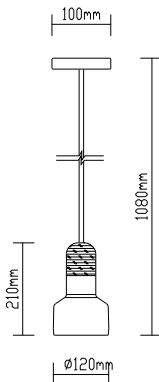

Box Qty.
8Pcs

SKU: 3857
EAN Code: 3800157619066
Material: Concrete+Wood
Size: 120x210x1080mm

VT-7160
Concrete-Table Lamp

Box Qty.
4Pcs

SKU: 3851
EAN Code: 3800157619004
Material: Concrete
Size: 160x150x2000mm