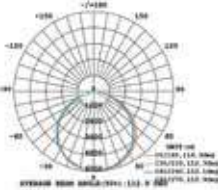

LUMINOUS INTENSITY DISTRIBUTION DIAGRAM

Sensor Compatible: **Yes**
Voltage/Frequency: **AC:220-240V,50Hz**
Luminous Flux: **16000lm**
LED Type: **SMD**
CRI: **>70**

PF: **>0.9**
Beam Angle: **120°**
Body Type: **Die Cast Aluminium**
IP Rating: **IP44**
Dimension: **400x115mm**