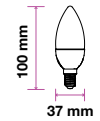

LED Candle Bulbs

5.5W   **VT-2106**

7291 - 2700K Warm White   3800157623810
7292 - 4000K Day White   3800157623827
7293 - 6400K White   3800157623834

Box Qty.
50 Pcs

EQ. Watts:	40w	PF:	>0.5
Voltage/Frequency:	AC:220-240V,50Hz	Beam Angle:	200°
Luminous Flux:	470lm	Base:	E14
Commercial Type:	Candle	Body Type:	ThermoPlastic
LED Type:	SMD	Dimension:	37x100mm
CRI:	>80