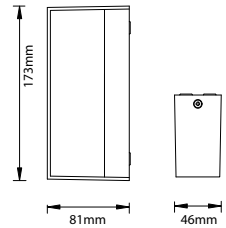

Up-Down Light-Medium

9w

VT-8056

Box Qty.
20Pcs

8239 - 3000K Warm White 3800157625791
8240 - 4000K Day White 3800157625807
8241 - 6400K White 3800157625814

IP65
RATING

Sensor Compatible: **Yes**
Voltage/Frequency: **AC:100-240V,50/60Hz**
Luminous Flux: **400lm**
IP Rating: **IP65**
CRI: **>80**

PF: **>0.9**
Beam Angle: **90°**
Body Type: **PC**
Dimension: **173x81x46mm**

Up-Down Light-Large

12w

VT-8057

Box Qty.
20Pcs

8242 - 3000K Warm White 3800157625821
8243 - 4000K Day White 3800157625838
8244 - 6400K White 3800157625845

IP65
RATING

Sensor Compatible: **Yes**
Voltage/Frequency: **AC:100-240V,50/60Hz**
Luminous Flux: **600lm**
IP Rating: **IP65**
CRI: **>80**

PF: **>0.9**
Beam Angle: **92°**
Body Type: **PC**
Dimension: **230x100x90mm**