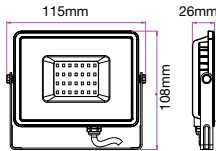

Slimline-White Body

10W VT-10-W

- 427 - 3000K Warm White
- 428 - 4000K Day White
- 429 - 6400K White

EAN Code
3800157630832
3800157630849
3800157630856

- 800 Lumens
- SMD LED Type
- >80 CRI
- >0.9 PF
- AC:220-240V,50Hz Voltage/Frequency

Beam Angle	Body Type	Dimension	Life span	Box Qty.
100°	Die casting Aluminium	115x108x26mm	30,000 Hours	20