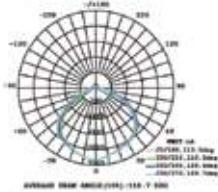

V-TAC®

INNOVATIVE LED LIGHTING

Live . Light . Life
www.vtacexports.com | www.v-tac.eu

LUMINOUS INTENSITY DISTRIBUTION DIAGRAM