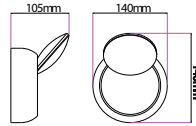

Rotatable-360-White

5W

VT-757

Box Qty.
20Pcs

7086 - 3000K Warm White 3800157616454
7093 - 4000K Day White 3800157616935

Sensor Compatible:	Yes	PF:	>0.45
Voltage/Frequency:	AC:110-240V,50/60Hz	Beam Angle:	10-360°
Luminous Flux:	560lm	Body Type:	Aluminium
IP Rating:	IP20	Dimension:	140x105x140mm
CRI:	>80		

Square-Bridgelux

5W

VT-758-B

Box Qty.
20Pcs

7084 - 3000K Warm White 3800157616430
7094 - 4000K Day White 3800157616942