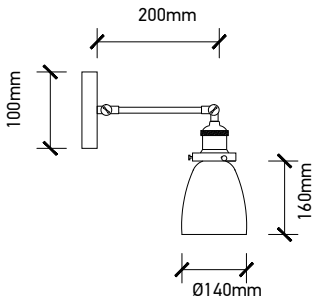

VT-7142

Transparent Glass-Cone Shape

Box Qty.
8Pcs

SKU: 3861
EAN Code: 3800157620710
Material: Glass+Metal
Size: 140x160mm