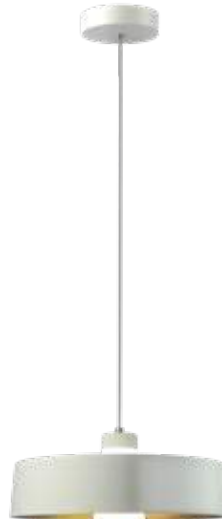

Pendant Light-White Lamp Shade

7W

VT-7666-WH

Box Qty.
4Pcs

3939 - 3000K Warm White
3933 - 4000K Day White

3800157629003
3800157626613

Built In **LED**

Voltage/Frequency: AC:220-240V,50Hz
Luminous Flux: 400lm
LED Type: SMD
CRI: >80
PF: >0.5
Beam Angle: 120°

No. of LED: 14 pcs
Material: Metal Finish
Unit GW: 2.4 Kg
Life Span: 30,000 Hours
Size: Ø340xH190mm