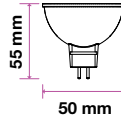

450
Lumens

55w
EQ.Watts

GU5.3
Base

>80
CRI

>0.5
PF

Voltage/Frequency	LED Type	Beam Angle	Body Type	Dimension	Life span	Box Qty.
DC:12V	SMD	110°	Plastic	Ø50x 55mm	30,000 Hours	200

GU5.3-Lens-38°

6.5W VT-267

EAN Code

207 - 3000K Warm White

3800157631723

208 - 4000K Day White

3800157631730

209 - 6400K White

3800157631747