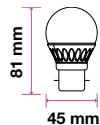

PF: >0.7
Beam Angle: 200°
Base: B22
Body Type: ThermoPlastic
Dimension: 45x81mm