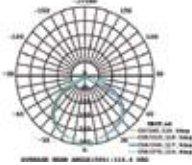

LUMINOUS INTENSITY DISTRIBUTION DIAGRAM