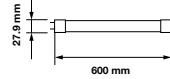

T8-Nano Plastic-Rotatable-60cm

10w VT-6072-R

Box Qty. **25Pcs**

- 6229 - 3000K Warm White 3800157605212
- 6230 - 4000K Day White 3800157605229
- 6231 - 6400K White 3800157605236

3 YEAR WARRANTY

Dummy Starter Included

EQ. Watts:	18w	PF:	>0.5	On/Off:	>15,000
Voltage/Frequency:	AC:220-240V,50Hz	Beam Angle:	160°	Life span:	20,000 Hours
Luminous Flux:	850lm	Body Type:	Nano Plastic	Gross weight:	125g
LED Type:	SMD	Holder:	G13	Dimension:	27.9x600mm
CRI:	>80	Instant start :	0-100% in < 1s		

T8-Nano Plastic-60cm

10w VT-6072-NR

Box Qty. **25Pcs**

- 6392 - 3000K Warm White 3800157625296
- 6393 - 4000K Day White 3800157625302
- 6394 - 6400K White 3800157625319

3 YEAR WARRANTY

Dummy Starter Included

EQ. Watts:	18w	PF:	>0.5	On/Off:	>15,000
Voltage/Frequency:	AC:220-240V,50Hz	Beam Angle:	160°	Life span:	20,000 Hours
Luminous Flux:	850lm	Body Type:	Nano Plastic	Gross weight:	126.4g
LED Type:	SMD	Holder:	G13	Dimension:	27.9x600mm
CRI:	>80	Instant start :	0-100% in < 1s