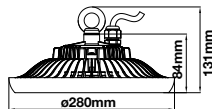

UFO-Highbay-120° 100w VT-9115-B

5574 - 6400K White

3800157621991

Box Qty.
4 Pcs

120°
BEAM ANGLE

Sensor Compatible: Yes

PF: >0.9

Voltage/Frequency: AC:220-240V,50Hz

Beam Angle: 120°

Luminous Flux: 8000lm

Body Type: Die Cast Aluminium

LED Type: SMD

IP Rating: IP44

CRI: >70

Dimension: 280x131mm

UFO-Highbay-90° 100w VT-9105

5575 - 4000K Day White
5576 - 6400K White

3800157622004

3800157622011

Box Qty.
4 Pcs

90°
BEAM ANGLE

Sensor Compatible: Yes

PF: >0.9

Voltage/Frequency: AC:220-240V,50Hz

Beam Angle: 90°

Luminous Flux: 8000lm

Body Type: Die Cast Aluminium

LED Type: SMD

IP Rating: IP44

CRI: >70

Dimension: 280x131mm