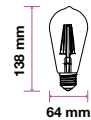

PF: **>0.5**
Beam Angle: **300°**
Base: **E27**
Body Type: **Glass**
Dimension: **64x138mm**