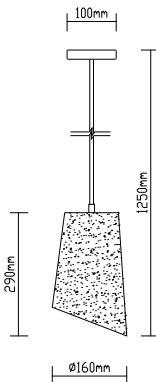

Box Qty.
6Pcs

SKU: 3850
EAN Code: 3800157618991
Material: Concrete
Size: 160x290x1250mm

VT-7202
Concrete-Lampshade