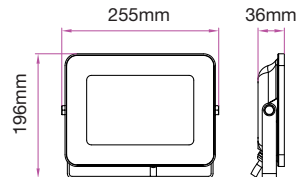

I Series-White Body

50w VT-4651W

5904 - 3000K Warm White 3800157619370
5905 - 4500K Day White 3800157619387
5906 - 6000K White 3800157619394

Box Qty.
10 Pcs

IP65
RATING

Sensor Compatible: Yes
Voltage/Frequency: AC:200-240V,50Hz
Luminous Flux: 4250lm
CRI: >70
PF: >0.9
Beam Angle: 110°
Color of Fixture: White
Body Type: Aluminium
IP Rating: IP65
Dimension: 255x196x36mm