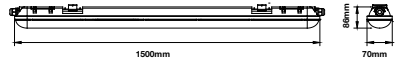

Life span: 20,000 Hours

Gross weight: 2.15 kg

Dimension: 1200x86x70mm

Waterproof Fitting

70W VT-1573

 Box Qty.
6 Pcs
6266 - 4000K Day White
6267 - 6000K White3800157612586
3800157612593
120+ LUMENS
PER WATT