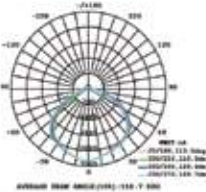

LUMINOUS INTENSITY DISTRIBUTION DIAGRAM

- **2400** Lumens
- **SMD** LED Type
- **>80** CRI
- **>0.9** PF
- **AC:220-240V,50Hz** Voltage/Frequency

Beam Angle	Body Type	Dimension	Life span	Box Qty.
100°	Die casting Aluminium	529x415x55mm	30,000 Hours	2