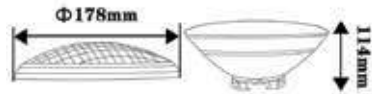

new!

Pool Lights-PAR56

12w VT-1262

Box Qty.
12 Pcs

7560 - 3000K Warm White
7559 - 6500K White
7561 - Blue

3800157633826
3800157633819
3800157633833

IP68
RATING

Commercial Type: PAR56
Voltage/Frequency: AC/DC:12V,50Hz
Luminous Flux: 1200lm
Beam Angle: 120°
CRI: >80
IP Rating: IP68
Body Type: Glass
Dimension: 178x114mm
Cutting Size: 275x145mm