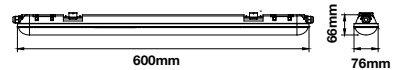

Voltage/Frequency: AC:200-240V,50Hz

Beam Angle: 120°

On/Off: >10,000

Luminous Flux: 1440lm

Body Type: Plastic

Life span: 20,000 Hours

CRI: >70

IP Rating: IP65

Gross weight: 0.80 kg

PF: >0.9

LED Type: SMD

Dimension: 600x76x66mm