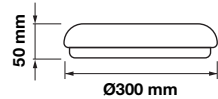

TRIMLESS
Luxurious Finish
SURFACE MOUNTED

Sensor Compatible:	Yes	Beam Angle:	110°
Voltage/Frequency:	AC:100-240V,50/60Hz	Color of Fixture:	White
Luminous Flux:	2000lm	Body Type:	PC
IP Rating:	IP44	Shape:	Round
CRI:	>80	Dimension:	Ø300x50mm
PF:	>0.9