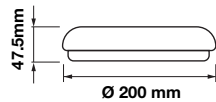

TRIMLESS

Luxurious Finish

SURFACE MOUNTED

Sensor Compatible: **Yes**
Voltage/Frequency: **AC:100-240V,50/60Hz**
Luminous Flux: **1250lm**
IP Rating: **IP44**
CRI: **>80**
PF: **>0.6**

Beam Angle: **110°**
Color of Fixture: **White**
Body Type: **PC**
Shape: **Round**
Dimension: **Ø200x47.5mm**