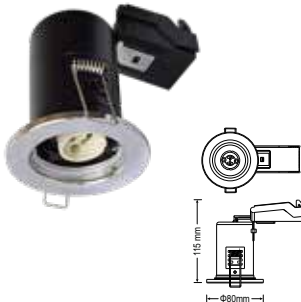

Fire Rated Fitting-GU10

VT-701-SN

Box Qty.
50 Pcs

SKU: 3680 EAN: 3800157626859

Base	GU10
Material:	Steel
Shape:	Round
Color of Fixture:	Satin Nickel
Dimension:	Ø80mmx115mm
Cutting Size:	65mm
IP Rating:	IP20

Fire Rated Fitting-GU10

VT-701-W

Box Qty.
50 Pcs

SKU: 3681 EAN: 3800157626866

Base	GU10
Material:	Steel
Shape:	Round
Color of Fixture:	White
Dimension:	Ø80mmx115mm
Cutting Size:	65mm
IP Rating:	IP20

Fire Rated Fitting-GU10

VT-701-CH

Box Qty.
50 Pcs

SKU: 3682 EAN: 3800157626873

Base	GU10
Material:	Steel
Shape:	Round
Color of Fixture:	Chrome
Dimension:	Ø80mmx115mm
Cutting Size:	65mm
IP Rating:	IP20