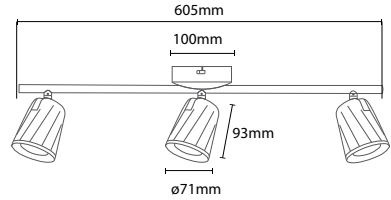

Tripple Head

18w VT-818-W

Box Qty.
12Pcs

8258 - 3000K Warm White 3800157627085
8260 - 4000K Day White 3800157627108

Sensor Compatible: **Yes**
Voltage/Frequency: **AC:220-240V,50/60Hz**
Luminous Flux: **1440lm**
IP Rating: **IP20**
CRI: **>80**

PF: **>0.5**
Beam Angle: **100°**
Body Type: **Plastic+Metal**
Dimension: **605x100x93mm**