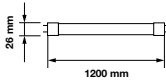

T8 Seafood Tube-120cm

18w

VT-1228-S

Box Qty.
25 Pcs

SKU-6325

3800157619349

EQ. Watts: 36w
Voltage/Frequency: AC:180-240V,50/60Hz
Luminous Flux: 1530lm
LED Type: SMD
CRI: >95

PF: >0.9
Beam Angle: 160°
Body Type: Glass with PET
Holder: G13
Instant start: 0-100% in < 1s

On/Off: >15,000
Life span: 20,000 Hours
Gross weight: 320g
Dimension: 26x1200mm