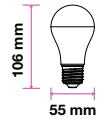

EQ. Watts:	35w	PF:	>0.5
Voltage/Frequency:	AC:220-240V,50Hz	Beam Angle:	200°
Luminous Flux:	420lm	Base:	E27
Commercial Type:	A55	Body Type:	ThermoPlastic
LED Type:	SMD	Dimension:	55x106mm
CRI:	>80		

Bulbs-A60-E27

9w   **VT-2099**

7260 - 2700K Warm White   3800157622110
7261 - 4000K Day White   3800157622127
7262 - 6400K White   3800157622134