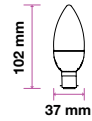

PF: >0.5
Beam Angle: 180°
Base: B15
Body Type: ThermoPlastic
Dimension: 37x102mm

Bulbs-Candle-B22
3w VT-2073

7230 - 2700K Warm White 3800157619578
7231 - 6400K White 3800157619585

Box Qty.
200 Pcs

EQ. Watts: **25w**
Voltage/Frequency: **AC:220-240V,50Hz**
Luminous Flux: **250lm**
Commercial Type: **Candle**
LED Type: **SMD**
CRI: **>80**