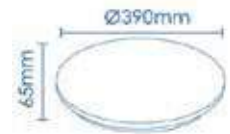

Sensor Compatible:	Yes	Beam Angle:	120°
Voltage/Frequency:	AC:220-240V,50/60Hz	Color of Fixture:	White
Luminous Flux:	2800lm	Body Type:	Iron+PMMA
IP Rating:	IP20	Shape:	Round
CRI:	>80	Dimension:	Ø390x65mm
PF:	>0.5