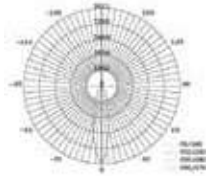

5 **YEAR WARRANTY**

Sensor Compatible:	Yes	PF:	>0.9
Voltage/Frequency:	AC:220-264V,50/60Hz	Beam Angle:	24°
Luminous Flux:	800lm	Color of Fixture:	Black+White
LED Type:	COB	Body Type:	Aluminium
CRI:	>80	Life span:	30,000 Hours
		Dimension:	209x65x163mm