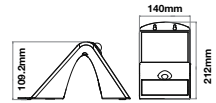

Solar Wall Light-IP65

3w VT-768

7523 - Day+Warm White

3800157619363

Box Qty.
12Pcs

Battery: 3.7V Lithium Battery 2000mAh
Lumens: 400lm
No. of LED: 30pcs (Front 28pcs, Back 2 pcs)
Detecting Angle: 120°
Sensing Range: 2 - 6 mtrs

Charging Time: 6-7 hrs Sunlight Charging
IP Rating: IP65
Material: ABS+PC
Dimension: 140x212x109.2mm
Working Time: Min 5-8 hrs and Max 24 hrs