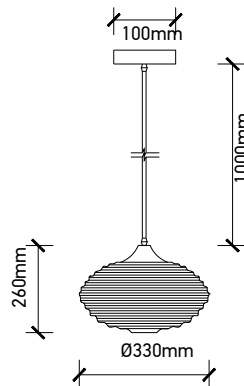

Box Qty.
8Pcs

SKU: 3879
EAN Code: 3800157620970
Material: Glass+Metal
Size: Ø330x260x1000mm

Box Qty.
8Pcs

SKU: 3880
EAN Code: 3800157620987
Material: Glass+Metal
Size: 330x260x1000mm