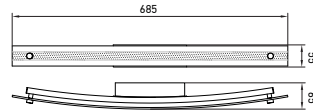

Voltage/Frequency: AC:220-240V,50Hz
Luminous Flux: 900lm
LED Type: SMD
CRI: >80
PF: >0.8
Beam Angle: 120°

No. of LED: 60 pcs
Material: Stainless Steel+Metal+Glass
Unit GW: 1.01 Kg
Life Span: 20,000 Hours
Size: 685x55x65mm

Built In **LED**