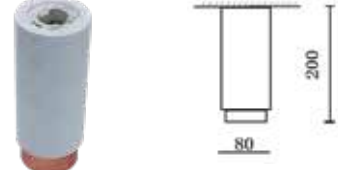

Fitting-Surface Metal-1XGU10

Box Qty.
9 pcs

Model No: VT-865-MRM
SKU Code: 3113
Base: GU10
Material: Gypsum with metal
Shape: Round
Color of Fixture: White+Matt Rose Gold
Dimension: ø200x80mm
Cutting Size: N/A
EAN Code: 3800157634380