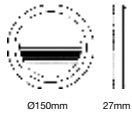

Sensor Compatible: **Yes**
Voltage/Frequency: **AC:100-240V,50/60Hz**
Luminous Flux: **60lm**
LED Type: **SMD**
CRI: **>80**
PF: **>0.5**

Beam Angle: **55°**
Body Type: **PC**
Color of Fixture: **White**
Shape: **Round**
Dimension: **150x27mm**