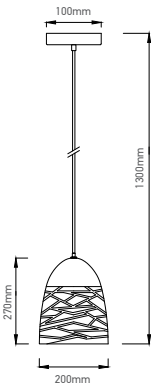

VT-7131-CG
Can Shape-Gold Pendant