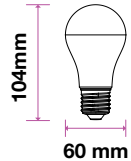

E27-LED Plastic Bulbs

6.5W VT-265

EAN Code

255 - 3000K Warm White 3800157633659
256 - 4000K Day White 3800157633666
257 - 6400K White 3800157633673