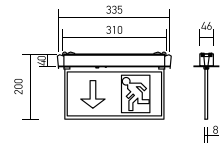

Lamp Type:	16 SMD LEDs
Lumens:	160lm
Input Voltage:	AC:220-240V,50/60Hz
Protection Rating:	IP20
Material :	PC
Exit Lamp Type:	Recessed Fixed
Viewing Distance:	22 Meters From Both Sides

Emergency Operation Time:	>3 Hours
Battery:	Ni-Cd 4.8V,600mAh
Recharging Time:	12 hours
Test Button:	Green Light Indicator Test Button
Stickers:	4 Stickers
Legends:	4 Way Legend Available
Mode Of Operation:	Maintained