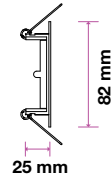

Fitting-Square-GU10

Box Qty.
100 Pcs

Model No: VT-779-SN-SQ
SKU Code: 3591
Base: GU10
Material: Zinc Alloy
Shape: Square
Color of Fixture: Satin Nickel
Dimension: 82x82x25mm
Cutting Size: 74mm
EAN Code: 3800157607209