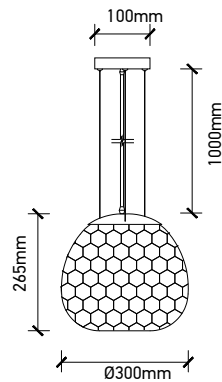

Box Qty.
8Pcs

SKU: 3883
EAN Code: 3800157621014
Material: Glass
Size: Ø300x265x1000mm