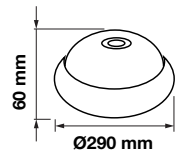

Sensor Type:	PIR	Detection Distance:	Max. 6m(<24°C)
Color:	White	Body Type:	Plastic CLAD Aluminium
Detection Range:	360°	IP Rating:	IP20
Voltage:	AC:110-240V,50/60Hz	Dimension:	Ø290x60mm
Rated Load:	12W(24PCS LED)	Time Delay:	Min. 10sec±3sec, Max. 12min±1min
Watts:	12w