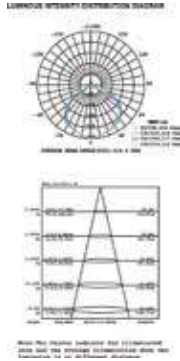

Slimline-Grey Body-Sand Finish

10W VT-4911G

5782 - 6400K White

3800157614566

Box Qty.
20 Pcs

IP65
RATING

- Sensor Compatible: **Yes**
- Voltage/Frequency: **AC:220-240V,50/60Hz**
- Luminous Flux: **800lm**
- CRI: **>70**
- PF: **>0.9**
- Beam Angle: **100°**
- Color of Fixture: **Grey**
- Body Type: **Die Cast Aluminium**
- IP Rating: **IP65**
- Dimension: **136x113x28mm**