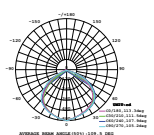

LUMINOUS INTENSITY DISTRIBUTION DIAGRAM