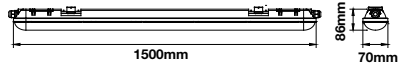

120+ LUMENS PER WATT
SUPER EFFICIENT