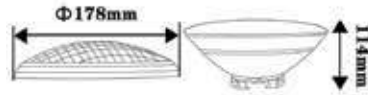

IP68
RATING

Commercial Type: PAR56
Voltage/Frequency: AC/DC:12V,50Hz
Luminous Flux: 800lm
Beam Angle: 120°
CRI: >80
IP Rating: IP68
Body Type: Glass
Dimension: 178x114mm
Cutting Size: 275x145mm