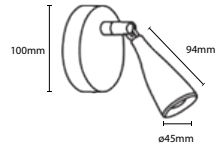

Sensor Compatible:	Yes	PF:	>0.5
Voltage/Frequency:	AC:220-240V,50/60Hz	Beam Angle:	100°
Luminous Flux:	360lm	Body Type:	Plastic+Metal
IP Rating:	IP20	Dimension:	100x94x45mm
CRI:	>80