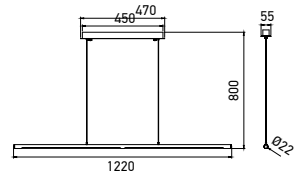

Voltage/Frequency: **AC:220-240V,50Hz**

Luminous Flux: **1800lm**

LED Type: **SMD**

CRI: **>80**

PF: **>0.8**

Beam Angle: **120°**

No. of LED: **120 pcs**

Material : **Stainless Steel+Metal+PMMA**

Unit GW : **1.59 Kg**

Life Span: **20,000 Hours**

Size : **1220x55x800mm**