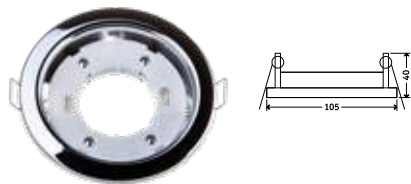

GX53-Accessory

Box Qty.
50 Pcs

Model No: VT-715-CH
SKU Code: 3677
Base: GX53
Material: Iron
Shape: Round
Color of Fixture: Chrome
Dimension: Ø105x40mm
Cutting Size: 90mm
EAN Code: 3800157625265