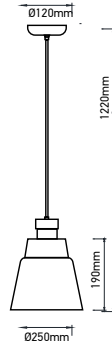

Pendant Light-White Lamp Shade

7W

VT-7444-WH

Box Qty.
8Pcs

3937 - 3000K Warm White
3931 - 4000K Day White

3800157628983
3800157626590

Built In **LED**

Voltage/Frequency: AC:220-240V,50Hz
Luminous Flux: 400lm
LED Type: SMD
CRI: >80
PF: >0.5
Beam Angle: 120°

No. of LED: 14 pcs
Material : Metal Finish
Unit GW : 1.9 Kg
Life Span: 30,000 Hours
Size : Ø250xH190mm