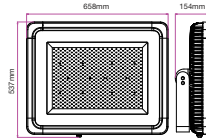

Sensor Compatible:	Yes
Voltage/Frequency:	AC:100-240V,50/60Hz
Luminous Flux:	60000lm
CRI:	>70
PF:	>0.9
Beam Angle:	100°
Color of Fixture:	Grey
Body Type:	Die Cast Aluminium
IP Rating:	IP65
Dimension:	658x154x537mm