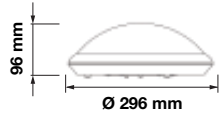

Built In LED

Sensor Type:	Microwave	Detection Distance:	1-8m(radius) adjustable
Color:	White	Body Type:	PC
Detection Range:	360°	IP Rating:	IP54
Voltage:	AC:200-240V,50/60Hz	Dimension:	Ø296 x 96mm
Rated Load:	16w	Time Delay:	Min. 10 sec to 12 min
Watts:	16w