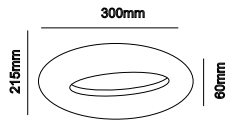

Sensor Compatible:	Yes	PF:	>0.45
Voltage/Frequency:	AC:110-240V,50/60Hz	Beam Angle:	360°
Luminous Flux:	1100lm	Body Type:	Aluminium
IP Rating:	IP65	Dimension:	300x215x60mm
CRI:	>80