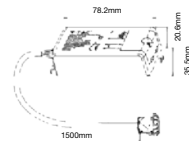

Sensor Type:	Infrared	Body Type:	Plastic
Colour:	White	IP Rating:	IP20
Detection Range:	30°	Dimension:	35.5x78.2x20.6mm
Voltage:	AC:110-240V,50/60Hz		
Rated Load:	Max 200W(LED)		
Detection Distance:	5cm/6cm(<24°C)