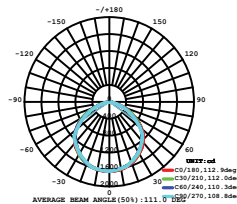

I Series-White Body

50w VT-4651W

5904 - 3000K Warm White 3800157619370
5905 - 4500K Day White 3800157619387
5906 - 6000K White 3800157619394

Box Qty.
10 Pcs

IP65
RATING

Sensor Compatible: Yes
Voltage/Frequency: AC:200-240V,50Hz
Luminous Flux: 4250lm
CRI: >70
PF: >0.9
Beam Angle: 110°
Color of Fixture: White
Body Type: Aluminium
IP Rating: IP65
Dimension: 255x196x36mm