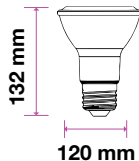

Live . Light . Life

www.vtacexports.com | www.v-tac.eu

V-TAC®

INNOVATIVE LED LIGHTING

E27-PAR Bulbs

14W VT-238

EAN Code

150 - 3000K Warm White

3800157627634

151 - 4000K Day White

3800157627641

152 - 6400K White

3800157627658