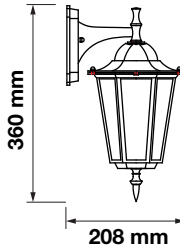

Wall Lamp

VT-750-W

3800157616225

7069

Voltage: AC:220-240V,50Hz
Max.Watts: 40W
IP Rating: IP44
Holder: E27
Color of Fixture: Matt White
Body Type: Aluminium+Glass
Size: 208x360x170mm