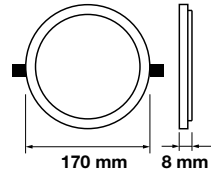

Cutting Size: $\varnothing 155\text{mm}$

Emergency Pack: **Available**
Voltage/Frequency: **AC:85-265V,50/60Hz**
Luminous Flux: **2200lm**

LED Type: **SMD**
CRI: **>80**
PF: **>0.9**

Beam Angle: **120°**
Body Type: **Aluminium**
Shape: **Round**
Dimension: **$\varnothing 170 \times 8\text{mm}$**