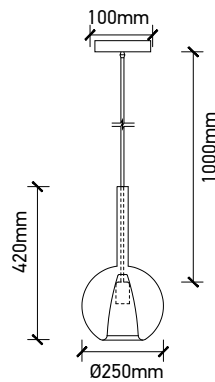

Box Qty.
9Pcs

SKU: 3878
EAN Code: 3800157620963
Material: Glass+Metal
Size: 180x350x1000mm

Box Qty.
8Pcs

SKU: 3876
EAN Code: 3800157620949
Material: Glass+Metal
Size: 250x420x1000mm