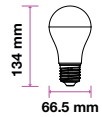

PF: **>0.5**
Beam Angle: **200°**
Base: **E27**
Body Type: **ThermoPlastic**
Dimension: **66.5x134mm**