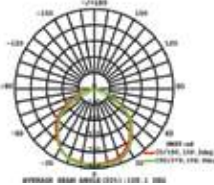

E Series-White Body

30w

VT-4031B

5952 - 3000K Warm White	3800157625456
5953 - 4000K Day White	3800157625463
5954 - 6500K White	3800157625470

Sensor Compatible:	Yes
Voltage/Frequency:	AC:220-240V,50Hz
Luminous Flux:	2550lm
CRl:	>70
PF:	>0.9
Beam Angle:	110°
Color of Fixture:	Black
Body Type:	Aluminium
IP Rating:	IP65
Dimension:	185x163x26mm