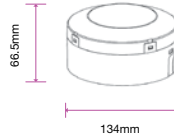

Housing Case-IP65

Box Qty.
50 Pcs

VT-8021

SKU-5079   3800157606899

Colour: **White**
IP Rating: **IP65**
Dimension: **134x66.5mm**