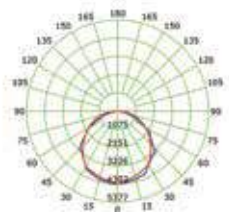

Luminous Intensity Distribution Curve

Sensor Compatible:	Yes	PF:	> 0.9
Voltage/Frequency:	AC:220-240V,50Hz	Beam Angle:	120°
Luminous Flux:	12000lm	Body Type:	Die Cast Aluminium
LED Type:	SMD	IP Rating:	IP65
CRI:	>70	Dimension:	Ø280x162mm