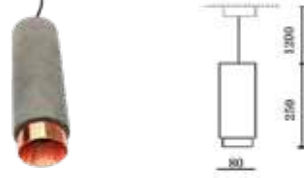

Fitting-Pendant Metal-1XGU10

Box Qty.
9 pcs

Model No: VT-864-MR
SKU Code: 3130
Base: GU10
Material: Gypsum with metal
Shape: Round
Color of Fixture: Grey+Matt Rose Gold
Dimension: ø250x80mm
Cutting Size: N/A
EAN Code: 3800157635325

new!