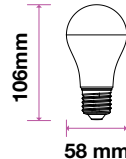

E27-LED Plastic Bulbs

11W VT-212

EAN Code

231 - 3000K Warm White 3800157631969
232 - 4000K Day White 3800157631976
233 - 6400K White 3800157631983