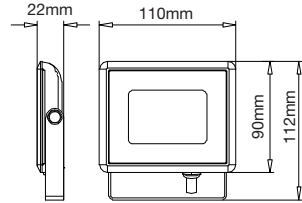

E Series-White Body

10w VT-4011W

5943 - 3000K Warm White 3800157625364
5944 - 4000K Day White 3800157625371
5945 - 6500K White 3800157625388

Box Qty.
40 Pcs

IP65
RATING

Sensor Compatible: Yes
Voltage/Frequency: AC:220-240V,50Hz
Luminous Flux: 850lm
CRI: >70
PF: >0.9
Beam Angle: 110°
Color of Fixture: White
Body Type: Aluminium
IP Rating: IP65
Dimension: 110x112x22mm