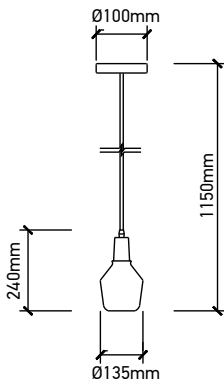

VT-7170
Transparent Glass-Wood Pendant

Box Qty.
8Pcs

SKU: 3819
EAN Code: 3800157615440
Material: Glass+Wood
Size: 165x220x1100mm