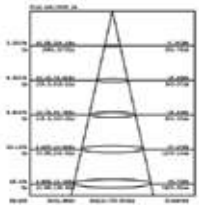

V-TAC®

INNOVATIVE LED LIGHTING

Live . Light . Life
www.vtacexports.com | www.v-tac.eu

LUMINOUS INTENSITY DISTRIBUTION DIAGRAM