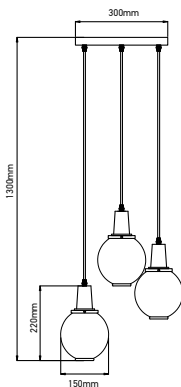

VT-7240

Transparent Glass-Wood Pendant

Box Qty.
8Pcs

SKU: 3820
 EAN Code: 3800157615457
 Material: Glass+Wood
 Size: 235x140x1050mm

VT-7015

3D Glass-Black Canopy

Box Qty.
10Pcs

SKU: 3830
EAN Code: 3800157616652
Material: Glass
Size: 150x140x1200mm