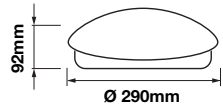

Beam Angle: **120°**
 Color of Fixture: **White**
 Body Type: **Iron+PMMA**
 Shape: **Round**
 Dimension: **Ø290x92mm**

Bling Star

24w VT-8064

 Box Qty.
10 Pcs

1379 - 3000K Warm White
 1380 - 4000K Day White
 1381 - 6400K White