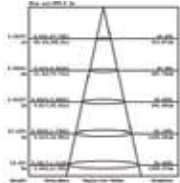

16000
Lumens

SMD
LED Type

>80
CRI

>0.9
PF

AC:220-240V,50Hz
Voltage/Frequency

Beam Angle	Body Type	Dimension	Life span	Box Qty.
100°	Die casting Aluminium	439x346x56mm	30,000 Hours	2