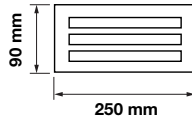

Wall Lamp

VT-7680

Box Qty. **12 Pcs**

7514

3800157617734

Voltage: **AC:220-240V**
Max.Watts: **14W**
IP Rating: **IP44**
Holder: **E27**
Color of Fixture: **Stainless Steel**
Body Type: **Stainless Steel+PC**
Size: **250x90x100mm**