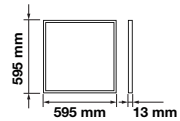

 Box Qty.
6 Pcs

120 + LUMENS
PER WATT

SUPER EFFICIENT

Emergency Pack: Available
Voltage/Frequency: AC:220-240V,50/60Hz
Luminous Flux: 5400lm

LED Type: SMD
CRI: >80
PF: >0.9

Beam Angle: 120°
Body Type: Aluminium+PMMA+PP
Shape: Square
Dimension: 595x595x13mm