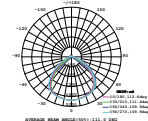

PIR-Slimline-White Body

30w

VT-4933PIRW

5822 - 3000K Warm White 3800157614962
5823 - 4000K Day White 3800157614979
5824 - 6400K White 3800157614986

Box Qty.
20 Pcs

Detection Angle: **120°**
Detection Distance: **2-8m**
Voltage/Frequency: **AC:220-240V,50/60Hz**
Luminous Flux: **2550lm**
CRI: **>70**
PF: **>0.9**
Beam Angle: **100°**
Color of Fixture: **White**
Body Type: **Die Cast Aluminium**
IP Rating: **IP44**
Dimension: **217x231x59mm**

PIR-Slimline-White Body

50w

VT-4955PIRW

5840 - 3000K Warm White 3800157615143
5841 - 4000K Day White 3800157615150
5842 - 6400K White 3800157615167

Box Qty.
10 Pcs

Detection Angle: **120°**
Detection Distance: **2-8m**
Voltage/Frequency: **AC:220-240V,50/60Hz**
Luminous Flux: **4250lm**
CRI: **>70**
PF: **>0.9**
Beam Angle: **100°**
Color of Fixture: **White**
Body Type: **Die Cast Aluminium**
IP Rating: **IP44**
Dimension: **237x251x62mm**