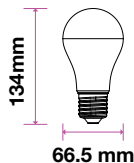

Live . Light . Life

www.vtacexports.com | www.v-tac.eu

V-TAC®

INNOVATIVE LED LIGHTING

E27-LED Plastic Bulbs

15W VT-215

EAN Code

159 - 3000K Warm White

3800157627726

160 - 4000K Day White

3800157627733

161 - 6400K White

3800157627740