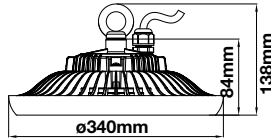

V-TAC®

INNOVATIVE LED LIGHTING

Live . Light . Life
www.vtacexports.com | www.v-tac.eu

UFO Series

100W VT-9-98 EAN Code

556 - 4000K Day White 3800157632812
557 - 6400K White 3800157632829

8000
Lumens

>80
CRI

>0.9
PF

IP 44
Rating

Voltage/Frequency	LED Type	Beam Angle	Body Type	Dimension	Life span	Box Qty.
AC:220-240V,50Hz	SMD	90°	Die cast Aluminum	Ø340x138mm	30,000 Hours	4

UFO Series

150W VT-9-148 EAN Code

552 - 4000K Day White 3800157632775
553 - 6400K White 3800157632782

12000
Lumens

>80
CRI

>0.9
PF

IP 44
Rating