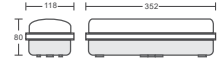

Lamp Type:	30 SMD LEDs
Lumens:	190lm
Input Voltage:	AC:220-240V,50/60Hz
Protection Rating:	IP65
Material :	PC
Exit Lamp Type:	Wall - Bulkhead
Viewing Distance:	22 Meters From One side

Emergency Operation Time:	>3 Hours
Battery:	Ni-Cd 4.8V,900mAh
Recharging Time:	12 hours
Test Button:	Green Light Indicator Test Button
Stickers:	4 Stickers
Legends:	4 Ways Legend Available
Mode Of Operation:	Maintained