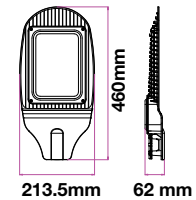

PHOTOCELL SENSOR
Auto Turns On At Night
Auto Turns Off At Day Time

Sensor Compatible:	Yes	PF:	>0.9
Voltage/Frequency:	AC:190-240V,50/60Hz	Beam Angle:	100°
Luminous Flux:	4000lm	Body Type:	Die Cast Aluminium
LED Type:	SMD	IP Rating:	IP65
CRI:	>70	Dimension:	213.5x460x62mm