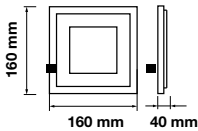

Cutting Size: 120x120mm

Emergency Pack: **Available** PF: >0.9
Voltage/Frequency: **AC:100-240V,50/60Hz** Beam Angle: **120°**
Luminous Flux: **840lm** Body Type: **Aluminium+Glass**
LED Type: **SMD** Shape: **Square**
CRI: >80 Dimension: **160x160x40mm**