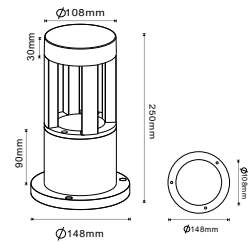

White

- 8316 - 3000K Warm White 3800157632270
- 8317 - 4000K Day White 3800157632287
- 8318 - 5000K White 3800157632294

Black

- 8322 - 3000K Warm White 3800157632331
- 8323 - 4000K Day White 3800157632348
- 8324 - 5000K White 3800157632355

Grey

- 8319 - 3000K Warm White 3800157632300
- 8320 - 4000K Day White 3800157632317
- 8321 - 5000K White 3800157632324

new!

Wall Lights

10w VT-830

Box Qty. **8Pcs**

IP65 RATING

Sensor Compatible:	Yes	PF:	>0.5
Voltage/Frequency:	AC:100-240V,50/60Hz	Beam Angle:	72°
Luminous Flux:	450lm	Body Type:	Aluminium
IP Rating:	IP65	Dimension:	108x250mm
CRI:	>80