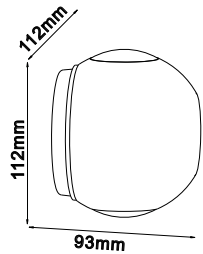

Grey

8305 - 3000K Warm White 3800157629997
8306 - 4000K Day White 3800157630009

Black

8303 - 3000K Warm White 3800157629973
8304 - 4000K Day White 3800157629980

White

8301 - 3000K Warm White 3800157629959
8302 - 4000K Day White 3800157629966

Round Light

6W VT-836

Box Qty. **20Pcs**

Sensor Compatible:	Yes	PF:	>0.5
Voltage/Frequency:	AC:220-240V,50/60Hz	Beam Angle:	90°
Luminous Flux:	660lm	Body Type:	Aluminium
IP Rating:	IP65	Dimension:	112x112x93mm
CRI:	>80