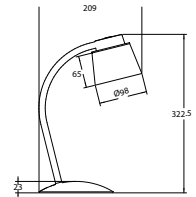

Voltage/Frequency:	AC:100-240V,50/60Hz	Beam Angle:	90°
Luminous Flux:	360lm	Color:	White
CRI:	>80	Body Type:	ABS+Metal
PF:	>0.45	Dimension:	210x136x32mm