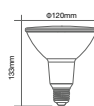

PF: **>0.5**
 Beam Angle: **300°**
 Base: **E27**
 Body Type: **Glass**
 Dimension: **125x177mm**

PAR38 Bulbs-E27

15W VT-1125

4417 - 6400K White

3800157606295

Box Qty.
30 Pcs

EQ. Watts: 100w
 Voltage/Frequency: AC:220-240V,50Hz
 Luminous Flux: 1000lm
 Commercial Type: PAR38
 LED Type: SMD
 CRI: >80