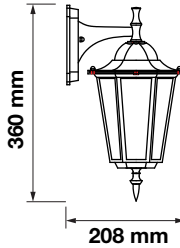

Wall Lamp

VT-750-B

3800157616218

7068

Voltage: AC:220-240V,50Hz
Max.Watts: 40W
IP Rating: IP44
Holder: E27
Color of Fixture: Matt Black
Body Type: Aluminium+Glass
Size: 208x360x170mm

Wall Lamp

VT-750-W

3800157616225