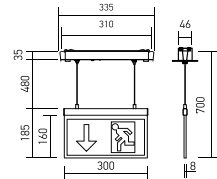

Exit Light-Hanging

2W VT-521

Box Qty. 10Pcs

8200 - 6000K White 3800157623179

24Hrs
CHARGING TIME

Lamp Type: 16 SMD LEDs
Lumens: 160lm
Input Voltage: AC:220-240V,50/60Hz
Protection Rating: IP20
Material: PC
Exit Lamp Type: Recessed Hanging
Viewing Distance: 22 Meters From Both Sides

Emergency Operation Time: >3 Hours
Battery: Ni-Cd 4.8V,600mAh
Recharging Time: 24 Hours
Test Button: Green Light Indicator Test Button
Stickers: 4 Stickers
Legends: 4 Way Legend Available
Mode Of Operation: Maintained

new!

Exit Light-Hanging

2W VT-521-12

Box Qty. 10 Pcs

8314 - 6000K White 3800157630788

12Hrs
CHARGING TIME

Lamp Type: 16 SMD LEDs
Lumens: 160lm
Input Voltage: AC:220-240V,50/60Hz
Protection Rating: IP20
Material: PC
Exit Lamp Type: Recessed Hanging
Viewing Distance: 22 Meters From Both Sides

Emergency Operation Time: >3 Hours
Battery: Ni-Cd 4.8V,600mAh
Recharging Time: 12 Hours
Test Button: Green Light Indicator Test Button
Stickers: 4 Stickers
Legends: 4 Way Legend Available
Mode Of Operation: Maintained