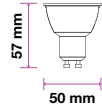

EQ. Watts:	45w	PF:	>0.5
Voltage/Frequency:	AC:220-240V,50Hz	Beam Angle:	110°
Luminous Flux:	500lm	Base:	GU10
LED Type:	SMD	Body Type:	Plastic
CRI:	>80	Dimension:	50x57mm