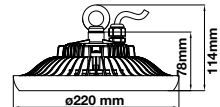

UFO-Highbay-120°
50w VT-9065

5557 - 4000K Day White
5558 - 6400K White

3800157621946
3800157621953

Box Qty.
8 Pcs

120°
BEAM ANGLE

Sensor Compatible:	Yes	PF:	> 0.9
Voltage/Frequency:	AC:220-240V,50Hz	Beam Angle:	120°
Luminous Flux:	4000lm	Body Type:	Die Cast Aluminium
LED Type:	SMD	IP Rating:	IP44
CRI:	>70	Dimension:	220x114mm

UFO-Highbay-90°
50w VT-9055

5559 - 4000K Day White
5560 - 6400K White

3800157621960
3800157621977

Box Qty.
8 Pcs

90°
BEAM ANGLE

Sensor Compatible:	Yes	PF:	> 0.9
Voltage/Frequency:	AC:220-240V,50Hz	Beam Angle:	90°
Luminous Flux:	4000lm	Body Type:	Die Cast Aluminium
LED Type:	SMD	IP Rating:	IP44
CRI:	>70	Dimension:	220x114mm