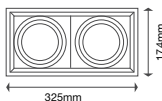

AR111-Accessories

Box Qty.
12 Pcs

Model No: **VT-7222-B**
SKU Code: **3582**
Base: **2XAR111**
Material: **Aluminium**
Color of Fixture: **Black**
Dimension: **325x174 mm**
Cutting Size: **306x162mm**
EAN Code: **3800157607070**