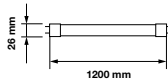

T8 Meat Tube-120cm

18w VT-1228-M

Box Qty.
25 Pcs

SKU-6323

3800157619325

EQ. Watts:	36w	PF:	>0.9	On/Off:	>15,000
Voltage/Frequency:	AC:180-240V,50/60Hz	Beam Angle:	160°	Life span:	20,000 Hours
Luminous Flux:	1530lm	Body Type:	Glass with PET	Gross weight:	320g
LED Type:	SMD	Holder:	G13	Dimension:	26x1200mm
CR:	>95	Instant start :	0-100% in < 1s