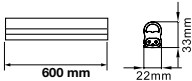

T5-With Fitting-30cm

4W VT-3033

Box Qty. 50 Pcs

6166 - 3000K Warm White
6167 - 4500K Day White
6168 - 6000K White

3800230629159
3800230629166
3800230629173

Upto 5Pcs Interlinkable

Sensor Compatible:	Yes	CRI:	>80	On/Off:	>10,000
Voltage/Frequency:	AC:200-240V,50/60Hz	PF:	>0.5	Life span:	20,000 Hours
Luminous Flux:	360lm	Beam Angle:	120°	Gross weight:	140g
LED Type:	SMD	Body Type:	Plastic	Dimension:	300x22x33mm

T5-With Fitting-60cm

7W VT-6073

Box Qty. 50 Pcs

6169 - 3000K Warm White
6170 - 4500K Day White
6171 - 6000K White

3800230629180
3800230629197
3800230629203

Upto 5Pcs Interlinkable

Sensor Compatible:	Yes	CRI:	>80	On/Off:	>10,000
Voltage/Frequency:	AC:200-240V,50/60Hz	PF:	>0.9	Life span:	20,000 Hours
Luminous Flux:	630lm	Beam Angle:	120°	Gross weight:	210g
LED Type:	SMD	Body Type:	Plastic	Dimension:	600x22x33mm

T5-With Fitting-120cm

14W VT-1273

Box Qty. 50 Pcs

6172 - 3000K Warm White
6173 - 4500K Day White
6174 - 6000K White

3800230629210
3800230629227
3800230629234

Upto 5Pcs Interlinkable

Sensor Compatible:	Yes	CRI:	>80	On/Off:	>10,000
Voltage/Frequency:	AC:200-240V,50/60Hz	PF:	>0.9	Life span:	20,000 Hours
Luminous Flux:	1260lm	Beam Angle:	120°	Gross weight:	300g
LED Type:	SMD	Body Type:	Plastic	Dimension:	1200x22x33mm