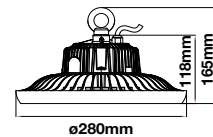

UFO-High Lumen-Meanwell Driver

100w VT-9120

5550 - 4500K Day White

3800157619714

Box Qty.
1 Pcs

5 V-TAC® PRO
YEAR WARRANTY

Sensor Compatible:	Yes	PF:	> 0.9
Voltage/Frequency:	AC:220-240V,50Hz	Beam Angle:	120°
Luminous Flux:	12000lm	Body Type:	Die Cast Aluminium
LED Type:	SMD	IP Rating:	IP65
CRI:	>70	Dimension:	Ø280x162mm

UFO-High Lumen-Meanwell Driver

100w VT-9107

5587 - 4000K Day White

3800157622295

5588 - 6400K White

3800157622301

Box Qty.
4 Pcs

5 V-TAC® PRO
YEAR WARRANTY

Sensor Compatible:	Yes	PF:	> 0.9
Voltage/Frequency:	AC:100-240V,50/60Hz	Beam Angle:	90°
Luminous Flux:	13000lm	Body Type:	Die Cast Aluminium
LED Type:	SMD	IP Rating:	IP65
CRI:	>70	Dimension:	280x165mm