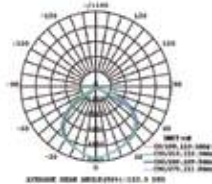

LUMINOUS INTENSITY DISTRIBUTION DIAGRAM