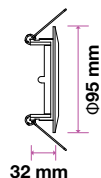

Fitting-Round-GU10

Box Qty.
100 Pcs

Model No: VT-775-MG
SKU Code: 3647
Base: GU10
Material: Aluminium
Shape: Round
Color of Fixture: Metallic Grey
Dimension: Ø95x32mm
Cutting Size: Ø85mm
EAN Code: 3800157617130