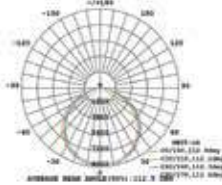

LUMINOUS INTENSITY DISTRIBUTION DIAGRAM

Sensor Compatible:	Yes	PF:	> 0.9
Voltage/Frequency:	AC:100-240V,50/60Hz	Beam Angle:	120°
Luminous Flux:	26000lm	Body Type:	Die Cast Aluminium
LED Type:	SMD	IP Rating:	IP65
CRI:	>70	Dimension:	400x187mm