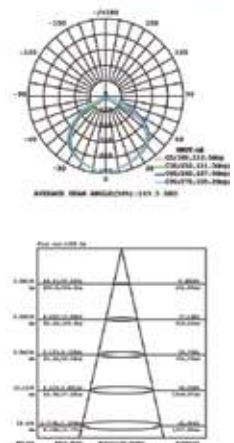

V-TAC®

INNOVATIVE LED LIGHTING

Live . Light . Life
www.vtacexports.com | www.v-tac.eu

LUMINOUS INTENSITY DISTRIBUTION DIAGRAM

Slimline-Black Body

10W VT-10-B

- 424 - 3000K Warm White
- 425 - 4000K Day White
- 426 - 6400K White

EAN Code
3800157630801
3800157630818
3800157630825