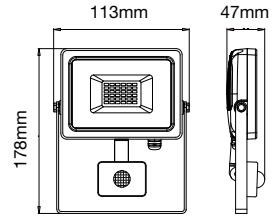

PIR-Slimline-White Body

10w VT-4911PIRW

- 5786 - 3000K Warm White 3800157614603
- 5787 - 4500K Day White 3800157614610
- 5788 - 6000K White 3800157614627

Box Qty.
20 Pcs

- Detection Angle: **120°**
- Detection Distance: **2-8m**
- Voltage/Frequency: **AC:220-240V,50/60Hz**
- Luminous Flux: **800lm**
- CRI: **>70**
- PF: **>0.9**
- Beam Angle: **100°**
- Color of Fixture: **White**
- Body Type: **Die Cast Aluminium**
- IP Rating: **IP44**
- Dimension: **113x178x47mm**