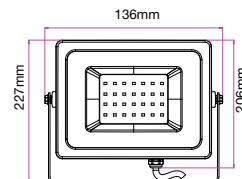

Sensor Compatible: **Yes**
Voltage/Frequency: **AC:100-240V**
Luminous Flux: **2400lm**
CRt: **>80**
PF: **>0.9**
Beam Angle: **100°**
Color of Fixture: **Grey**
Body Type: **Die Cast Aluminium**
IP Rating: **IP65**
Dimension: **136x227x206mm**