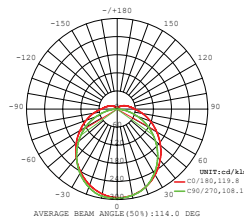

LED Linear Master Trunking
1361 - 4000K Day White
3800157625654