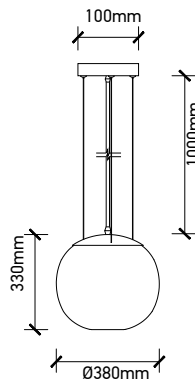

VT-7380

Designer Glass-Gun Grey

Box Qty.
4Pcs

SKU: 3888
EAN Code: 3800157621069
Material: Glass
Size: Ø380x330x1000mm