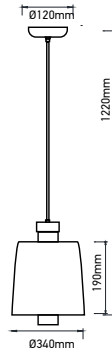

Pendant Light-White Lamp Shade

7W

VT-7666-WH

Box Qty.
4Pcs

3939 - 3000K Warm White
3933 - 4000K Day White

3800157629003
3800157626613

Built In **LED**

Voltage/Frequency: AC:220-240V,50Hz
Luminous Flux: 400lm
LED Type: SMD
CRI: >80
PF: >0.5
Beam Angle: 120°

No. of LED: 14 pcs
Material: Metal Finish
Unit GW: 2.4 Kg
Life Span: 30,000 Hours
Size: Ø340xH190mm