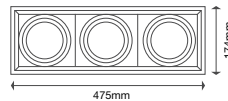

AR111-Accessories

Box Qty.
12 Pcs

Model No: VT-7223-W
SKU Code: 3577
Base: 3XAR111
Material: Aluminium
Color of Fixture: White
Dimension: 475x174mm
Cutting Size: 455x168 mm
EAN Code: 3800157604789