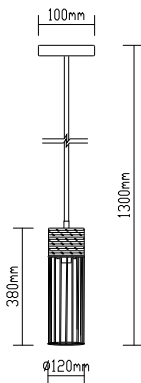

Box Qty.
6Pcs

SKU: 3847
EAN Code: 3800157618960
Material: Concrete+Iron
Size: 120x380x1300mm

VT-7253
Concrete-Mesh