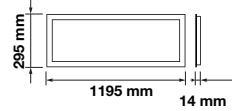

Emergency Pack: **Available**
Voltage/Frequency: **AC:200-240V,50/60Hz**
Luminous Flux: **3400lm**

LED Type: **SMD**
CRI: **>80**
PF: **>0.9**

Beam Angle: **120°**
Body Type: **Aluminium+PMMA+PS**
Shape: **Rectangle**
Dimension: **1195x295x14mm**