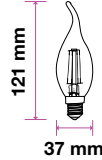

E14-Clear Filament

4W VT-264

EAN Code

275 - 2700K Warm White 3800157634229

400
Lumens

35w
EQ.Watts

E14
Base

C37
Type

>80
CRI

>0.4
PF

Voltage/Frequency	LED Type	Beam Angle	Body Type	Dimension	Life span	Box Qty.
AC:220-240V,50Hz	Filament	300°	Glass	Ø37x121mm	20,000 Hours	100