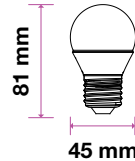

E27-LED Plastic Bulbs

5.5W VT-246

EAN Code

174 - 3000K Warm White 3800157627870
175 - 4000K Day White 3800157627887
176 - 6400K White 3800157627894