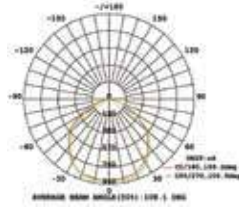

I Series-White Body

200w VT-46200W

5908 - 6000K White

3800157619417

Box Qty.
5 Pcs

Sensor Compatible:	Yes
Voltage/Frequency:	AC:220-240V,50/60Hz
Luminous Flux:	17000lm
CRl:	>70
PF:	>0.9
Beam Angle:	110°
Color of Fixture:	White
Body Type:	Aluminium
IP Rating:	IP65
Dimension:	415x332x45mm