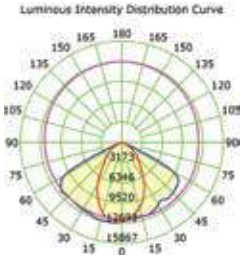

Box Qty.
1 Pcs

Linear Highbay-120°
200w VT-9208

5603 - 4000K Day White
5604 - 6000K White

3800157624947
3800157624954

120°
BEAM ANGLE