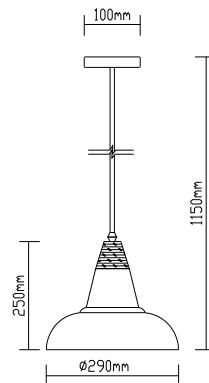

Box Qty.
4Pcs

SKU: 3858
EAN Code: 3800157619073
Material: Concrete+Wood
Size: 290x250x1150mm