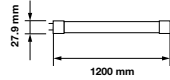

T8-Nano Plastic-High Lumen-120cm

18w VT-1285

Box Qty.
25 Pcs

6305 - 6400K White

3800157617390

120+ LUMENS
PER WATT
SUPER EFFICIENT

Dummy Starter
Included

EQ. Watts: 45w

Voltage/Frequency: AC:220-240V,50/60Hz

Luminous Flux: 2250lm

LED Type: SMD

CRI: >80

PF: >0.5

Beam Angle: 160°

Body Type: Nano Plastic

Holder: G13

Instant start: 0-100% in < 1s

On/Off: >15,000

Life span: 30,000 Hours

Gross weight: 200g

Dimension: 27.9x1200mm

T8-Nano Plastic-High Lumen-150cm

22w VT-1585

Box Qty.
25 Pcs

6306 - 3000K Warm White

6307 - 4000K Day White

6308 - 6400K White

3800157617406

3800157617413

3800157617420

120+ LUMENS
PER WATT
SUPER EFFICIENT

Dummy Starter
Included

EQ. Watts: 75w

Voltage/Frequency: AC:220-240V,50/60Hz

Luminous Flux: 3000lm

LED Type: SMD

CRI: >80

PF: >0.5

Beam Angle: 160°

Body Type: Nano Plastic

Holder: G13

Instant start: 0-100% in < 1s

On/Off: >15,000

Life span: 30,000 Hours

Gross weight: 1000g

Dimension: 27.9x1500mm