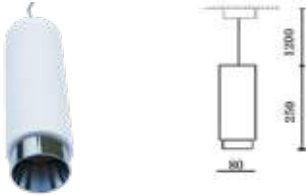

Fitting-Pendant Metal-1XGU10

Box Qty.
9 pcs

Model No: VT-864-CH
SKU Code: 3129
Base: GU10
Material: Gypsum with metal
Shape: Round
Color of Fixture: White+Chrome
Dimension: ø250x80mm
Cutting Size: N/A
EAN Code: 3800157634540

new!