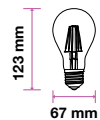

EQ. Watts:	60w	PF:	>0.5
Voltage/Frequency:	AC:220-240V,50Hz	Beam Angle:	300°
Luminous Flux:	800lm	Base:	E27
Commercial Type:	A67	Body Type:	Glass
LED Type:	Filament	Dimension:	67x123mm
CRI:	>80