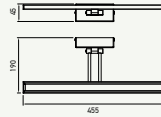

Mirror Lamp-Movable

8W

VT-7009CH

Box Qty.
11Pcs

3900 - 4000K Day white

3800157621854

Voltage/Frequency: AC:220-240V,50Hz

No. of LED: 40 pcs

Luminous Flux: 600lm

Material : Stainless Steel+Aluminium+PMMA

LED Type: SMD

Unit GW : 0.8 Kg

CRI: >80

Life Span: 20,000 Hours

PF: >0.8

Size : 455x45x190mm

Beam Angle: 120°

Built In

Mirror Light-Picture Lamp-Golden

8W

VT-7009

Box Qty.
11Pcs

3901 - 4000K Day white

3800157621861

Voltage/Frequency: AC:220-240V,50Hz

No. of LED: 40 pcs

Luminous Flux: 600lm

Material : Stainless Steel+Aluminium+PMMA

LED Type: SMD

Unit GW : 0.8 Kg

CRI: >80

Life Span: 20,000 Hours

PF: >0.8

Size : 455x45x190mm

Beam Angle: 120°

Built In