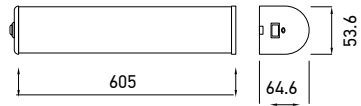

Voltage/Frequency:	AC:220-240V,50/60Hz	No. of LED:	N/A
Luminous Flux:	950lm	Material :	Aluminium+PC
LED Type:	SMD	Unit GW :	0.63 Kg
CRI:	>80	Life Span:	30,000 Hours
PF:	>0.5	Size :	605x53.6x64.6mm
Beam Angle:	150°		

Built In **LED**