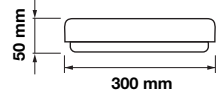

TRIMLESS
Luxurious Finish
SURFACE MOUNTED

Sensor Compatible:	Yes	Beam Angle:	110°
Voltage/Frequency:	AC:100-240V,50/60Hz	Color of Fixture:	White
Luminous Flux:	2000lm	Body Type:	PC
IP Rating:	IP44	Shape:	Square
CRI:	>80	Dimension:	300x300x50mm
PF:	>0.9