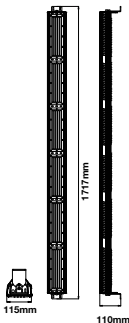

Sensor Compatible:	Yes	PF:	>0.9
Voltage/Frequency:	AC:220-240V,50/60Hz	Beam Angle:	120°
Luminous Flux:	30000lm	Body Type:	Die Cast Aluminium
LED Type:	SMD	IP Rating:	IP44
CRI:	>70	Dimension:	1717x110x115mm