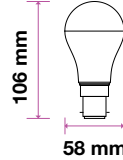

B22-LED Plastic Bulbs

9W VT-219

EAN Code

270 - 3000K Warm White 3800157634151

806
Lumens

60w
EQ.Watts

B22
Base

A60
Type

>80
CRI

>0.5
PF

Voltage/Frequency	LED Type	Beam Angle	Body Type	Dimension	Life span	Box Qty.
AC:220-240V,50Hz	SMD	200°	Thermoplastic	Ø58x106mm	30,000 Hours	100