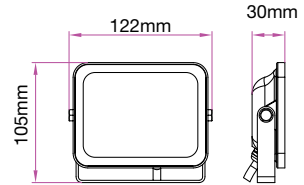

I Series-Black Body

10w

VT-4611B

5876 - 4500K Day White
5877 - 6000K White

3800157615983
3800157615990

Box Qty.
50 Pcs

IP65
RATING

Sensor Compatible: Yes
Voltage/Frequency: AC:200-240V,50Hz
Luminous Flux: 850lm
CRI: >70
PF: >0.9
Beam Angle: 110°
Color of Fixture: Black
Body Type: Aluminium
IP Rating: IP65
Dimension: 122x105x30mm