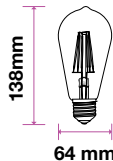

Live . Light . Life
www.vtacexports.com | www.v-tac.eu

V-TAC®

INNOVATIVE LED LIGHTING

120+ LUMENS PER WATT

SUPER EFFICIENT

E27-Amber Filament

6W VT-276

EAN Code

290 - 2200K Warm White 3800157634687