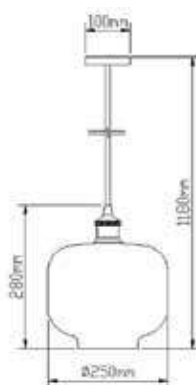

VT-7320

Amber Glass-Metal Series

Box Qty.
8Pcs

SKU: 3740
EAN Code: 3800157611138
Material: Glass+Metal
Size: 250x280x1180mm