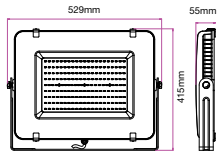

Slimline-Grey Body 200W VT-200-G

EAN Code
3800157631402
3800157631419

484 - 4000K Day White
485 - 6400K White

16000
Lumens

SMD
LED Type

>80
CRI

>0.9
PF

AC:220-240V,50Hz
Voltage/Frequency

Beam Angle	Body Type	Dimension	Life span	Box Qty.
100°	Die casting Aluminium	439x346x56mm	30,000 Hours	2

Slimline-Grey Body 300W VT-300-G

EAN Code
3800157631440
3800157631457

488 - 4000K Day White
489 - 6400K White

LUMINOUS INTENSITY DISTRIBUTION DIAGRAM

24000
Lumens

SMD
LED Type

>80
CRI

>0.9
PF

AC:220-240V,50Hz
Voltage/Frequency

Beam Angle	Body Type	Dimension	Life span	Box Qty.
100°	Die casting Aluminium	529x415x55mm	30,000 Hours	2