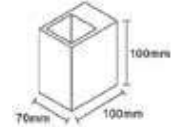

Fitting-Square-G9

Box Qty.
24 Pcs

Model No: VT-858SQ
SKU Code: 3695
Base: G9
Material: Gypsum
Shape: Square
Color of Fixture: White
Dimension: 70x100x100mm
Cutting Size: N/A
EAN Code: 3800157633543

new!