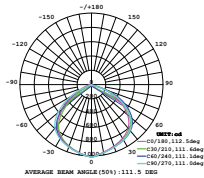

V-TAC®

INNOVATIVE LED LIGHTING

Live . Light . Life
www.vtacexports.com | www.v-tac.eu

LUMINOUS INTENSITY DISTRIBUTION DIAGRAM