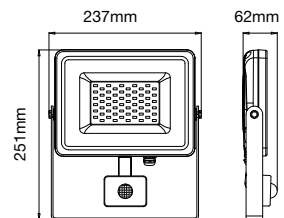

PIR-Slimline-Black Body

30w

VT-4933PIRB

5819 - 3000K Warm White 3800157614931
5821 - 6400K White 3800157614955

Box Qty.
20 Pcs

Detection Angle: **120°**
Detection Distance: **2-8m**
Voltage/Frequency: **AC:220-240V,50/60Hz**
Luminous Flux: **2550lm**
CRI: **>70**
PF: **>0.9**
Beam Angle: **100°**
Color of Fixture: **Black**
Body Type: **Die Cast Aluminium**
IP Rating: **IP44**
Dimension: **217x231x59mm**

PIR-Slimline-Black Body

50w

VT-4955PIRB

5837 - 3000K Warm White 3800157615112
5838 - 4000K Day White 3800157615129
5839 - 6400K White 3800157615136

Box Qty.
10 Pcs

Detection Angle: **120°**
Detection Distance: **2-8m**
Voltage/Frequency: **AC:220-240V,50/60Hz**
Luminous Flux: **4250lm**
CRI: **>70**
PF: **>0.9**
Beam Angle: **100°**
Color of Fixture: **Black**
Body Type: **Die Cast Aluminium**
IP Rating: **IP44**
Dimension: **237x251x62mm**