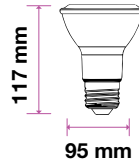

E27-PAR Bulbs

11W VT-230

EAN Code

153 - 3000K Warm White 3800157627665
154 - 4000K Day White 3800157627672
155 - 6400K White 3800157627689