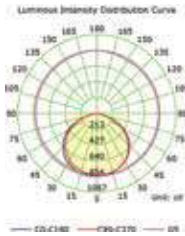

Sensor Compatible:	Yes	PF:	> 0.9
Voltage/Frequency:	AC:190-240V,50/60Hz	Beam Angle:	100°
Luminous Flux:	2400lm	Body Type:	Die Cast Aluminium
LED Type:	SMD	IP Rating:	IP65
CRI:	>70	Dimension:	175x373x52mm