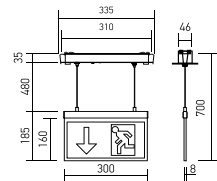

Lamp Type: 16 SMD LEDs
Lumens: 160lm
Input Voltage: AC:220-240V,50/60Hz
Protection Rating: IP20
Material: PC
Exit Lamp Type: Recessed Hanging
Viewing Distance: 22 Meters From Both Sides

Emergency Operation Time: >3 Hours
Battery: Ni-Cd 4.8V,600mAh
Recharging Time: 12 Hours
Test Button: Green Light Indicator Test Button
Stickers: 4 Stickers
Legends: 4 Way Legend Available
Mode Of Operation: Maintained