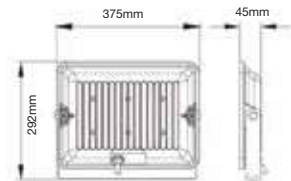

I Series-Black Body

150w VT-46150

5891 - 6000K White

3800157616133

Box Qty.
5 Pcs

IP65
RATING

Sensor Compatible:	Yes
Voltage/Frequency:	AC:220-240V,50/60Hz
Luminous Flux:	12750lm
CRI:	>70
PF:	>0.9
Beam Angle:	110°
Color of Fixture:	Black
Body Type:	Aluminium
IP Rating:	IP65
Dimension:	375x292x45mm