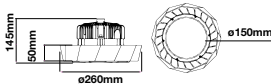

Reflector-Highbays

120W VT-9-120 EAN Code

568 - 4000K Day White 3800157633321
569 - 6400K White 3800157633338