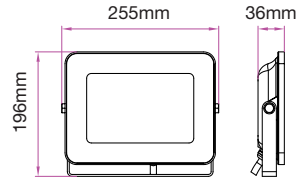

I Series-Black Body

50w VT-4651B

5884 - 3000K Warm White 3800157616065
5885 - 4500K Day White 3800157616072
5886 - 6000K White 3800157616089

Box Qty.
10 Pcs

IP65
RATING

Sensor Compatible: Yes
Voltage/Frequency: AC:200-240V,50Hz
Luminous Flux: 4250lm
CRI: >70
PF: >0.9
Beam Angle: 110°
Color of Fixture: Black
Body Type: Aluminium
IP Rating: IP65
Dimension: 255x196x36mm