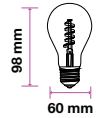

EQ. Watts:	40w	PF:	>0.5
Voltage/Frequency:	AC:220-240V,50Hz	Beam Angle:	300°
Luminous Flux:	400lm	Base:	E27
Commercial Type:	A60	Body Type:	Glass
LED Type:	Filament	Dimension:	60x98mm
CRI:	>80