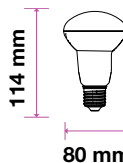

3800157627504

**800**
Lumens**75w**
EQ.Watts**E27**
Base**R80**
Type**>80**
CRI**>0.5**
PF

Voltage/Frequency	LED Type	Beam Angle	Body Type	Dimension	Life span	Box Qty.
AC:220-240V,50Hz	SMD	120°	Thermoplastic	Ø80x114mm	30,000 Hours	200