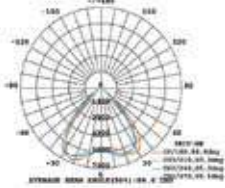

Sensor Compatible:	Yes	PF:	> 0.9
Voltage/Frequency:	AC:100-240V,50/60Hz	Beam Angle:	120°
Luminous Flux:	13000lm	Body Type:	Die Cast Aluminium
LED Type:	SMD	IP Rating:	IP65
CRI:	> 70	Dimension:	280x165mm