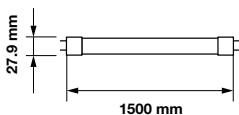

15000
On/Off

0.1904kg
Weight

Voltage/Frequency	LED Type	Beam Angle	Body Type	Dimension	Life span	Box Qty.
AC:220-240V,50Hz	SMD	160°	Plastic	1200x27.9mm	30,000 Hours	25

120+ LUMENS
PER WATT

SUPER EFFICIENT