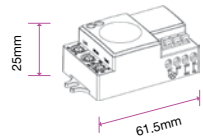

Sensor Type: **Microwave**
Colour: **White**
Detection Range: **180° / 360°**
Voltage: **AC:220-240V,50/60Hz**
Rated Load: **Max 300W(LED)**
Detection Distance: **1-8m(radius) adjustable**

Ambient Light: **<3-2000LUX(adjustable)**
Body Type: **Plastic**
IP Rating: **IP20**
Dimension: **37x25x61.5mm**
Time Delay: **Min. 10sec±3sec, Max. 12min±1min**