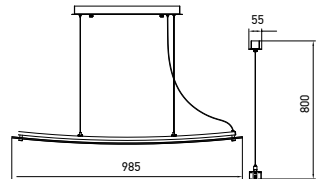

Voltage/Frequency: **AC:220-240V,50Hz**

Luminous Flux: **1350lm**

LED Type: **SMD**

CRI: **>80**

PF: **>0.8**

Beam Angle: **120°**

No. of LED: **90 pcs**

Material : **Stainless Steel+Metal+Glass**

Unit GW : **1.98 Kg**

Life Span: **20,000 Hours**

Size : **985x55x800mm**