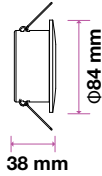

Fitting-Round-GU10

Box Qty.
100 Pcs

Model No: VT-787RD-SN
SKU Code: 3614
Base: GU10
Material: Zinc Alloy+Ferrum
Shape: Round
Color of Fixture: White
Dimension: 84x38mm
Cutting Size: 75mm
EAN Code: 3800157607438