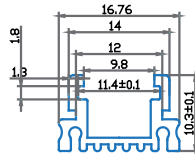

Aluminium Profile-Matt

Box Qty. **100 Pcs**

Model No: VT-7101-M
SKU Code: 9982
Dimension: 16.76x10.3x1000mm
Color of Fixture: Matt
EAN Code: 3800230622136