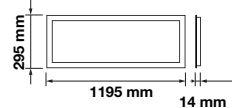

Emergency Pack: **Available**
Voltage/Frequency: **AC:220-240V,50/60Hz**
Luminous Flux: **5400lm**

LED Type: **SMD**
CRI: **>80**
PF: **>0.9**

Beam Angle: **120°**
Body Type: **Aluminium+PMMA+PS**
Shape: **Rectangle**
Dimension: **1195x295x14mm**