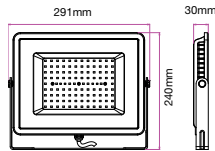

Slimline-Black Body

100W VT-100-B

- 412 - 3000K Warm White
- 413 - 4000K Day White
- 414 - 6400K White

EAN Code
3800157635684
3800157629119
3800157629126

IP65
RATING

1 METER WIRE

- 8000 Lumens
- SMD LED Type
- >80 CRI
- >0.9 PF
- AC:220-240V,50Hz Voltage/Frequency

Beam Angle	Body Type	Dimension	Life span	Box Qty.
100°	Die casting Aluminium	291x240x30mm	30,000 Hours	4