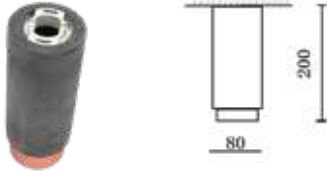

new!

Fitting-Surface Metal-1XGU10

Box Qty.
9 pcs

Model No: VT-865-MRC
SKU Code: 3137
Base: GU10
Material: Gypsum with metal
Shape: Round
Color of Fixture: Grey+Matt Rose Gold
Dimension: ø200x80mm
Cutting Size: N/A
EAN Code: 3800157635363

new!