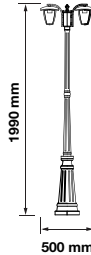

Stand Lamp

VT-739

Box Qty.
1 Pcs

7062

3800157612654

Voltage: AC:220-240V,50Hz
Max.Watts: 60Wx2
IP Rating: IP44
Holder: E27
Color of Fixture: Black
Body Type: Aluminium+Glass
Size: 500x1990mm