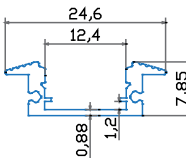

Aluminium Profile-2 Meters

Box Qty. **50 Pcs**

Model No: VT-7105-M
SKU Code: 9991
Dimension: 24.6x7.85x2000mm
Color of Fixture: Milky
EAN Code: 3800230628794