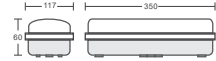

Lamp Type: 16 SMD LEDs
Lumens: 140lm
Input Voltage: AC:220-240V,50/60Hz
Protection Rating: IP65
Material: PC
Exit Lamp Type: Wall - Bulkhead
Viewing Distance: 22 Meters From One side

Emergency Operation Time: >3 Hours
Battery: Ni-Cd 3.6v,1500mAh
Recharging Time: 12 Hours
Test Button: Green Light Indicator Test Button
Stickers: 4 Stickers
Legends: 4 Ways Legend Available
Mode Of Operation: Maintained