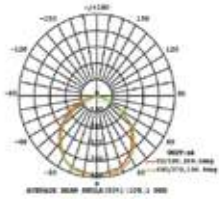

E Series-White Body

20w VT-4021W

5949 - 3000K Warm White 3800157625425
5950 - 4000K Day White 3800157625432
5951 - 6500K White 3800157625449

Box Qty.
20 Pcs

IP65
RATING

Sensor Compatible: Yes
Voltage/Frequency: AC:220-240V,50/60Hz
Luminous Flux: 1700lm
CRI: >70
PF: >0.9
Beam Angle: 110°
Color of Fixture: White
Body Type: Aluminium
IP Rating: IP65
Dimension: 150x143x26mm