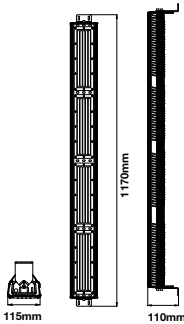

Sensor Compatible:	Yes	PF:	>0.9
Voltage/Frequency:	AC:220-240V,50/60Hz	Beam Angle:	120°
Luminous Flux:	20000lm	Body Type:	Die Cast Aluminium
LED Type:	SMD	IP Rating:	IP44
CRI:	>70	Dimension:	1170x110x115mm