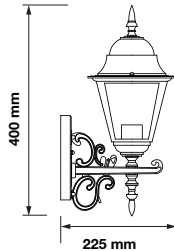

 Box Qty.
12 Pcs

7520

3800157617796

Voltage: **AC:220-240V**
Max.Watts: **60W**
IP Rating: **IP44**
Holder: **E27**
Color of Fixture: **Matt White**
Body Type: **Aluminium+Glass**
Size: **225x400x148mm**