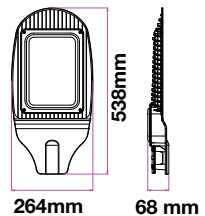

Sensor Compatible:	Yes	PF:	> 0.9
Voltage/Frequency:	AC:190-240V,50/60Hz	Beam Angle:	100°
Luminous Flux:	9600lm	Body Type:	Die Cast Aluminium
LED Type:	SMD	IP Rating:	IP65
CRI:	>70	Dimension:	264x538x68mm