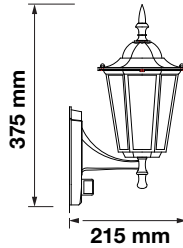

Wall Lamp

VT-751-W

Box Qty.
10 Pcs

7071

3800157616249

Voltage: AC:220-240V,50Hz
Max.Watts: 40W
IP Rating: IP44
Holder: E27
Color of Fixture: Matt White
Body Type: Aluminium+Glass
Size: 215x375x170mm