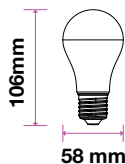

E27-LED Plastic Bulbs

9W VT-210

EAN Code

228 - 3000K Warm White 3800157631938
229 - 4000K Day White 3800157631945
230 - 6400K White 3800157631952