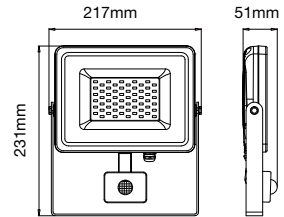

PIR-Slimline-White Body

30w

VT-4830PIRW

5752 - 6000K White

3800157608893

Box Qty.
10 Pcs

Detection Angle: **120°**
Detection Distance: **2-8m**
Voltage/Frequency: **AC:220-240V,50/60Hz**
Luminous Flux: **2400lm**
CRI: **>70**
PF: **>0.9**
Beam Angle: **100°**
Color of Fixture: **White**
Body Type: **Die Cast Aluminium**
IP Rating: **IP44**
Dimension: **217x231x51mm**