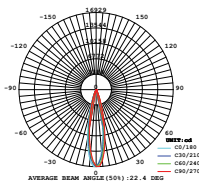

LUMINOUS INTENSITY DISTRIBUTION