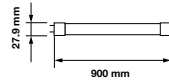

T8-Nano Plastic-90cm

14w VT-9077

Box Qty.
25Pcs

6272 - 4000K Day White
6262 - 6400K White

3800157615419
3800157612128

**Dummy Starter
Included**

EQ. Watts: **25w**
Voltage/Frequency: **AC:220-240V,50Hz**
Luminous Flux: **1200lm**
LED Type: **SMD**
CRI: **>80**

PF: **>0.5**
Beam Angle: **160°**
Body Type: **Nano Plastic**
Holder: **G13**
Instant start: **0-100% in < 1s**

On/Off: **>15,000**
Life span: **20,000 Hours**
Gross weight: **145.6g**
Dimension: **27.9x900mm**

T8-Nano Plastic-120cm

18w VT-1277

Box Qty.
25 Pcs

6263 - 3000K Warm White
6273 - 4000K Day White
6264 - 6400K White

3800157612135
3800157615426
3800157612142

**Dummy Starter
Included**

EQ. Watts: **36w**
Voltage/Frequency: **AC:220-240V,50Hz**
Luminous Flux: **1700lm**
LED Type: **SMD**
CRI: **>80**

PF: **>0.5**
Beam Angle: **160°**
Body Type: **Nano Plastic**
Holder: **G13**
Instant start: **0-100% in < 1s**

On/Off: **>15,000**
Life span: **20,000 Hours**
Gross weight: **200g**
Dimension: **27.9x1200mm**