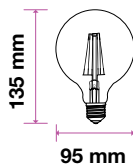

725
Lumens

55w
EQ.Watts

E27
Base

G95
Type

>80
CRI

>0.5
PF

Voltage/Frequency	LED Type	Beam Angle	Body Type	Dimension	Life span	Box Qty.
AC:220-240V,50Hz	Filament	300°	Glass	Ø95x135mm	20,000 Hours	20

120+ LUMENS
PER WATT

SUPER EFFICIENT

E27-Clear Filament

6W VT-286

EAN Code

294 - 2700K Warm White 3800157634724