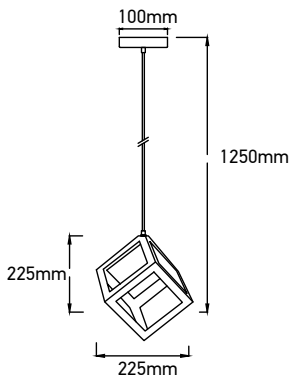

VT-7161-CG

Geometric Series-Gold Canopy

Box Qty.
10Pcs

SKU: 3833
EAN Code: 3800157616683
Material: Metal
Size: 225x225x1250mm

VT-7161-MB

Geometric Series-Black Canopy

Box Qty.
8Pcs

SKU: 3834
 EAN Code: 3800157616690
 Material: Metal
 Size: 225x225x1250mm