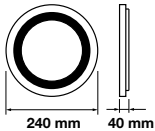

Emergency Pack:	Available	PF:	>0.9
Voltage/Frequency:	AC:85-265V,50/60Hz	Beam Angle:	120°
Luminous Flux:	2200lm	Body Type:	Aluminium
LED Type:	SMD	Shape:	Round
CRI:	>80	Dimension:	240x40mm