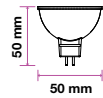

Spotlights-MR16-Lens-38°

7W VT-1967

1663 - 3000K Warm White 3800157602044
1664 - 4500K Day White 3800157602051
1665 - 6000K White 3800157602068

Box Qty.
200 Pcs

EQ. Watts:	50w	PF:	>0.5
Voltage/Frequency:	AC/DC:12V,50Hz	Beam Angle:	38°
Luminous Flux:	550lm	Base:	MR16
LED Type:	SMD	Body Type:	Plastic
CRI:	>80	Dimension:	50x50mm