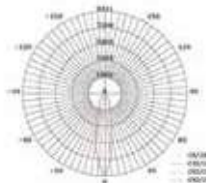

5 **YEAR WARRANTY**