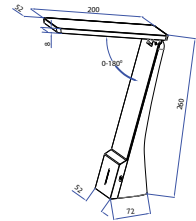

Table Lamps-White+Gold

4W VT-1014-G

Box Qty. 25 Pcs

7099 - 3 IN 1 3800157616997

Rechargeable

Voltage/Frequency:	AC:100-240V,50/60Hz	Beam Angle:	120°
Luminous Flux:	120lm	Color:	White+Gold
CRI:	>80	Body Type:	ABS+PC+Aluminium
PF:	>0.45	Dimension:	200x50x263mm