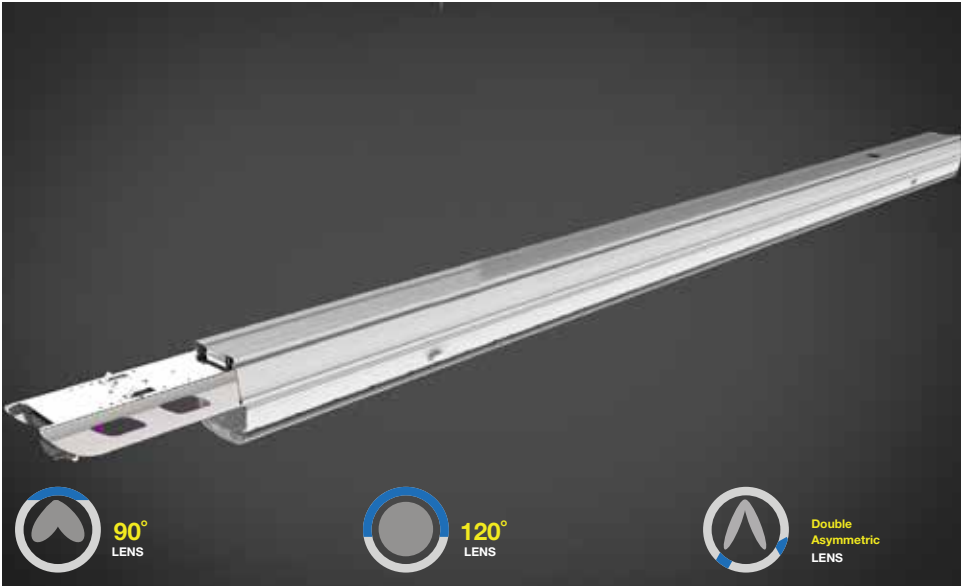

LED Linear Follow Trunking

1363 - 4000K Day White
3800157625678