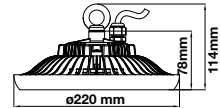

UFO-Highbay-120°

50w VT-9065-W

5609 - 3000K Warm White

5610 - 4000K Day White

5611 - 6400K White

3800157626507

3800157626514

3800157626521

120°
BEAM ANGLE

Sensor Compatible: Yes

Voltage/Frequency: AC:220-240V,50Hz

Luminous Flux: 4000lm

LED Type: SMD

CRI: >70

PF: >0.9

Beam Angle: 120°

Body Type: Die Cast Aluminium

IP Rating: IP44

Dimension: 220x114mm

UFO-Highbay-120°

100w VT-9115-W

5612 - 3000K Warm White

5613 - 4000K Day White

5614 - 6400K White

3800157626538

3800157626545

3800157626552

120°
BEAM ANGLE

Sensor Compatible: Yes

Voltage/Frequency: AC:220-240V,50Hz

Luminous Flux: 8000lm

LED Type: SMD

CRI: >70

PF: >0.9

Beam Angle: 120°

Body Type: Die Cast Aluminium

IP Rating: IP44

Dimension: 280x131mm