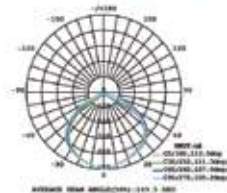

LUMINOUS INTENSITY DISTRIBUTION DIAGRAM