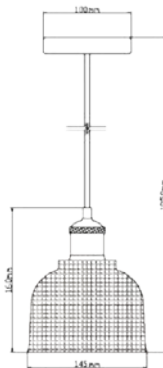

Box Qty.
12Pcs

SKU: 3734
EAN Code: 3800157611077
Material: Glass+Metal
Size: 145x160x1050mm