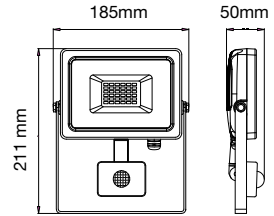

PIR-Slimline-Black Body

20w VT-4820PIRB

5697 - 3000K Warm White 3800157604338

Box Qty.
15 Pcs

- Detection Angle: 120°
- Detection Distance: 2-8m
- Voltage/Frequency: AC:220-240V,50/60Hz
- Luminous Flux: 1600lm
- CRI: >70
- PF: >0.9
- Beam Angle: 100°
- Color of Fixture: Black
- Body Type: Die Cast Aluminium
- IP Rating: IP44
- Dimension: 185x211x50mm

LUMINOUS INTENSITY DISTRIBUTION DIAGRAM