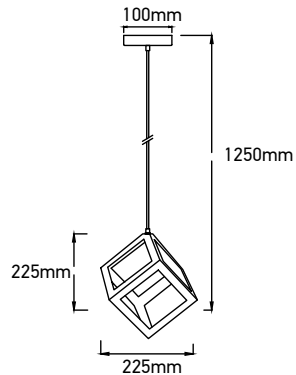

VT-7161-CG

Geometric Series-Gold Canopy

Box Qty.
10Pcs

SKU: 3833
EAN Code: 3800157616683
Material: Metal
Size: 225x225x1250mm