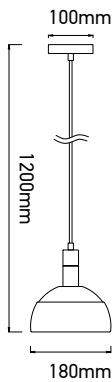

VT-7100-P
Pendant-Aluminium Shade-Pink

Box Qty.
12Pcs

SKU: 3923
EAN Code: 3800157626187
Material: Plastic+Aluminium
Size: 180x100x1200mm

VT-7100-R
Pendant-Aluminium Shade-Red

Box Qty.
12Pcs

SKU: 3924
EAN Code: 3800157626194
Material: Plastic+Aluminium
Size: 180x100x1200mm