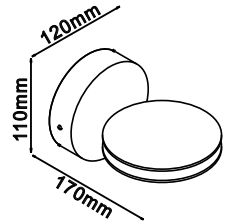

Sensor Compatible: Yes

Voltage/Frequency: AC:220-240V,50/60Hz

Luminous Flux: 770lm

IP Rating: IP65

CRI: >80

PF: >0.5

Beam Angle: 360°

Body Type: Aluminium

Dimension: 110x120x170mm