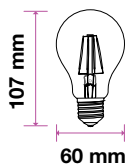

E27-Amber Filament

6W VT-266

EAN Code

286 - 2200K Warm White 3800157634649

**725**
Lumens**55w**
EQ.Watts**E27**
Base**A60**
Type**>80**
CRI**>0.5**
PF

Voltage/Frequency	LED Type	Beam Angle	Body Type	Dimension	Life span	Box Qty.
AC:220-240V,50Hz	Filament	300°	Glass	Ø60x107mm	20,000 Hours	50