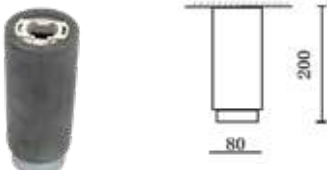

Fitting-Surface Metal-1XGU10

Box Qty.
9 pcs

Model No: VT-865CHC
SKU Code: 3138
Base: GU10
Material: Gypsum with metal
Shape: Round
Color of Fixture: Grey+Chrome
Dimension: ø200x80mm
Cutting Size: N/A
EAN Code: 3800157635370

new!