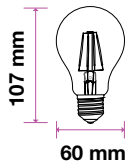

Live . Light . Life

www.vtacexports.com | www.v-tac.eu

V-TAC®

INNOVATIVE LED LIGHTING

E27-Amber Filament

4W VT-214

EAN Code

282 - 2200K Warm White 3800157634298