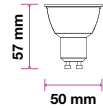

Spotlights-GU10-Lens-38°

7W VT-2886D

1666 - 3000K Warm White 3800157602075
1667 - 4500K Day White 3800157602082
1668 - 6000K White 3800157602099

Box Qty.
200 Pcs

EQ. Watts:	50w	PF:	>0.5
Voltage/Frequency:	AC:220-240V,50Hz	Beam Angle:	38°
Luminous Flux:	550lm	Base:	GU10
LED Type:	SMD	Body Type:	Plastic
CRI:	>80	Dimension:	50x57mm

Spotlights-MR16-Lens-38°

7W VT-1967

1663 - 3000K Warm White 3800157602044
1664 - 4500K Day White 3800157602051
1665 - 6000K White 3800157602068

Box Qty.
200 Pcs

EQ. Watts:	50w	PF:	>0.5
Voltage/Frequency:	AC/DC:12V,50Hz	Beam Angle:	38°
Luminous Flux:	550lm	Base:	MR16
LED Type:	SMD	Body Type:	Plastic
CRI:	>80	Dimension:	50x50mm

Spotlights-GU10-Lens-38°

8W VT-2889

1693 - 3000K Warm White 3800157608947
1694 - 4000K Day White 3800157608954
1695 - 6400K White 3800157608961

Box Qty.
200 Pcs

EQ. Watts:	80w	PF:	>0.5
Voltage/Frequency:	AC:220-240V,50Hz	Beam Angle:	38°
Luminous Flux:	750lm	Base:	GU10
LED Type:	SMD	Body Type:	Plastic
CRI:	>80	Dimension:	50x55mm