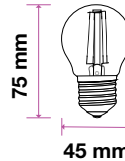

E27-Clear Filament

4W VT-244

EAN Code

280 - 2700K Warm White 3800157633710

400
Lumens

35w
EQ.Watts

E27
Base

G45
Type

>80
CRI

>0.4
PF

Voltage/Frequency	LED Type	Beam Angle	Body Type	Dimension	Life span	Box Qty.
AC:220-240V,50Hz	Filament	300°	Glass	Ø45x75mm	20,000 Hours	100

provided by
SAMSUNG