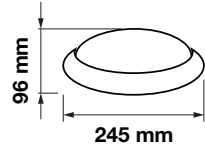

Sensor Compatible: **Yes**
Voltage/Frequency: **AC:220-240V,50/60Hz**
Luminous Flux: **840lm**
IP Rating: **IP54**
CRI: **>70**
PF: **>0.5**

Beam Angle: **120°**
Color of Fixture: **Black**
Body Type: **Plastic CLAD Aluminium**
Shape: **Oval**
Dimension: **Ø245x96mm**