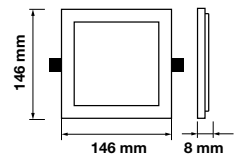

3800157606639

3800157606646

 Box Qty.
40 Pcs
Cutting Size: **130x130mm**

Emergency Pack: **Available**
 Voltage/Frequency: **AC:85-265V,50/60Hz**
 Luminous Flux: **1500lm**

LED Type: **SMD**
 CRI: **>80**
 PF: **>0.9**