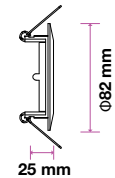

Fitting-Round-GU10

Box Qty.
100 Pcs

Model No: VT-779-WH-RD
SKU Code: 3587
Base: GU10
Material: Zinc Alloy
Shape: Round
Color of Fixture: White
Dimension: 82x25mm
Cutting Size: 74mm
EAN Code: 3800157607162