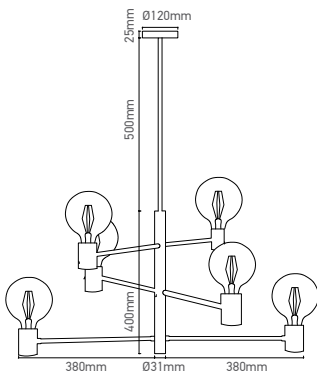

Box Qty.
4Pcs

SKU: 3889
EAN Code: 3800157621076
Material: Metal
Size: 791x900mm