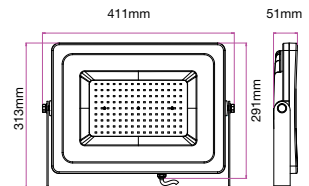

Slimline-Black/Grey Body

150w VT-49150GB

5858 - 3000K Warm White   3800157615327
5860 - 6400K White   3800157615341

Sensor Compatible: Yes
Voltage/Frequency: AC:220-240V,50/60Hz
Luminous Flux: 12750lm
CRI: >70
PF: >0.9
Beam Angle: 100°
Color of Fixture: Black+Grey
Body Type: Die Cast Aluminium
IP Rating: IP65
Dimension: 411x313x51mm

LUMINOUS INTENSITY DISTRIBUTION DIAGRAM