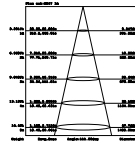

PIR-Slimline-Black Body

30w

VT-4933PIRB

5819 - 3000K Warm White 3800157614931
5821 - 6400K White 3800157614955

Box Qty.
20 Pcs

Detection Angle: **120°**
Detection Distance: **2-8m**
Voltage/Frequency: **AC:220-240V,50/60Hz**
Luminous Flux: **2550lm**
CRI: **>70**
PF: **>0.9**
Beam Angle: **100°**
Color of Fixture: **Black**
Body Type: **Die Cast Aluminium**
IP Rating: **IP44**
Dimension: **217x231x59mm**

PIR-Slimline-Black Body

50w

VT-4955PIRB

5837 - 3000K Warm White 3800157615112
5838 - 4000K Day White 3800157615129
5839 - 6400K White 3800157615136

Box Qty.
10 Pcs

Detection Angle: **120°**
Detection Distance: **2-8m**
Voltage/Frequency: **AC:220-240V,50/60Hz**
Luminous Flux: **4250lm**
CRI: **>70**
PF: **>0.9**
Beam Angle: **100°**
Color of Fixture: **Black**
Body Type: **Die Cast Aluminium**
IP Rating: **IP44**
Dimension: **237x251x62mm**