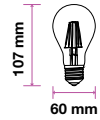

 PF: >0.4
 Beam Angle: 300°
 Base: E14
 Body Type: Glass
 Dimension: 35x121mm

Amber Cover -Filament-A60-E27

4w VT-1954

4498 - 2200K Warm White 3800157609739

 Box Qty. **50 Pcs**

EQ. Watts: **35w**
 Voltage/Frequency: **AC:220-240V,50Hz**
 Luminous Flux: **350lm**
 Commercial Type: **A60**
 LED Type: **Filament**
 CRI: **>80**