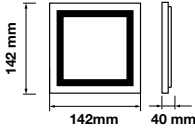

Emergency Pack:	Available	PF:	>0.9
Voltage/Frequency:	AC:85-265V,50/60Hz	Beam Angle:	120°
Luminous Flux:	800lm	Body Type:	Aluminium
LED Type:	SMD	Shape:	Square
CRI:	>80	Dimension:	142x142x40mm