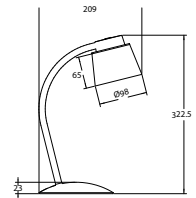

Voltage/Frequency:	AC:100-240V,50/60Hz	Beam Angle:	90°
Luminous Flux:	360lm	Color:	Black
CRI:	>80	Body Type:	ABS+Metal
PF:	>0.45	Dimension:	210x136x32mm