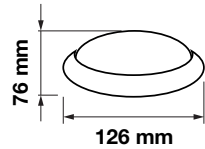

Sensor Compatible: Yes

Voltage/Frequency: AC:200-240V,50/60Hz

Luminous Flux: 560lm

IP Rating: IP54

CRI: >70

PF: >0.5

Beam Angle: 120°

Color of Fixture: Black

Body Type: Plastic CLAD Aluminium

Shape: Oval

Dimension: Ø126x76mm