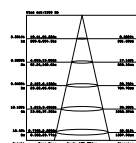

PIR-Slimline-White Body

10w VT-4911PIRW

- 5786 - 3000K Warm White 3800157614603
- 5787 - 4500K Day White 3800157614610
- 5788 - 6000K White 3800157614627

Box Qty.
20 Pcs

- Detection Angle: **120°**
- Detection Distance: **2-8m**
- Voltage/Frequency: **AC:220-240V,50/60Hz**
- Luminous Flux: **800lm**
- CRI: **>70**
- PF: **>0.9**
- Beam Angle: **100°**
- Color of Fixture: **White**
- Body Type: **Die Cast Aluminium**
- IP Rating: **IP44**
- Dimension: **113x178x47mm**

PIR-Slimline-White Body

20w VT-4922PIRW

- 5804 - 3000K Warm White 3800157614788
- 5805 - 4500K Day White 3800157614795
- 5806 - 6000K White 3800157614801

Box Qty.
20 Pcs

- Detection Angle: **120°**
- Detection Distance: **2-8m**
- Voltage/Frequency: **AC:220-240V,50/60Hz**
- Luminous Flux: **1600lm**
- CRI: **>70**
- PF: **>0.9**
- Beam Angle: **100°**
- Color of Fixture: **White**
- Body Type: **Die Cast Aluminium**
- IP Rating: **IP44**
- Dimension: **181x205x57mm**

LUMINOUS INTENSITY DISTRIBUTION DIAGRAM