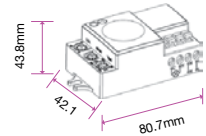

Sensor Type: **Microwave**
Colour: **White**
Detection Range: **360°**
Voltage: **AC:220-240V,50/60Hz**
Rated Load: **Max 300W(LED)**
Detection Distance: **1-8m(radius) Adjustable**

Ambient Light: **0<3-2000LUX(Adjustable)**
Body Type: **Plastic**
IP Rating: **IP20**
Dimension: **80.7x42.1x43.8mm**
Time Delay: **Min. 10sec±3sec, Max.12min±1min**