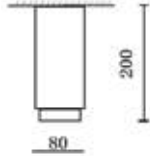

new!

Fitting-Surface Metal-1XGU10

Box Qty.
9 pcs

Model No: VT-865CHM
SKU Code: 3114
Base: GU10
Material: Gypsum with metal
Shape: Round
Color of Fixture: White+Chrome
Dimension: ø200x80mm
Cutting Size: N/A
EAN Code: 3800157634397

new!