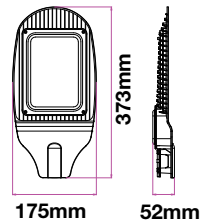

PHOTOCELL SENSOR
Auto Turns On At Night
Auto Turns Off At Day Time

Sensor Compatible:	Yes	PF:	> 0.9
Voltage/Frequency:	AC:190-240V,50/60Hz	Beam Angle:	100°
Luminous Flux:	2400lm	Body Type:	Die Cast Aluminium
LED Type:	SMD	IP Rating:	IP65
CRI:	>70	Dimension:	175x373x52mm