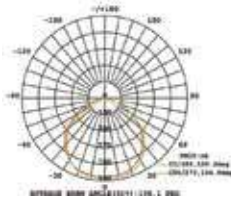

E Series-White Body

100w VT-40101W

5967 - 3000K Warm White 3800157625609
5968 - 4000K Day White 3800157625616
5969 - 6500K White 3800157625623

Box Qty.
5 Pcs

IP65
RATING

Sensor Compatible: Yes
Voltage/Frequency: AC:220-240V,50/60Hz
Luminous Flux: 8500lm
CRI: >70
PF: >0.9
Beam Angle: 110°
Color of Fixture: White
Body Type: Aluminium
IP Rating: IP65
Dimension: 330x271x33mm