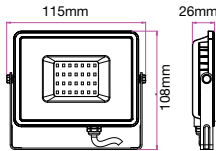

Slimline-Grey Body

10W VT-10-G

- 430 - 3000K Warm White
- 431 - 4000K Day White
- 432 - 6400K White

EAN Code
3800157630863
3800157630870
3800157630887

- 800 Lumens
- SMD LED Type
- >80 CRI
- >0.9 PF
- AC:220-240V,50Hz Voltage/Frequency

Beam Angle	Body Type	Dimension	Life span	Box Qty.
100°	Die casting Aluminium	115x108x26mm	30,000 Hours	20