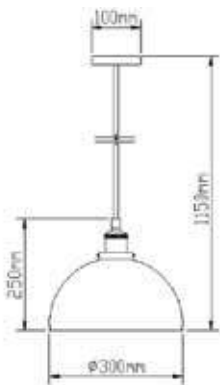

VT-7300

Transparent Glass-Metal Series

Box Qty.
8Pcs

SKU: 3737
EAN Code: 3800157611107
Material: Glass+Metal
Size: 300x250x1150mm