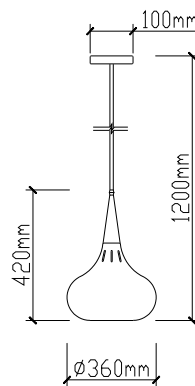

VT-7340

Danish Wood-Bronze Canopy

Box Qty.
4Pcs

SKU: 3817
EAN Code: 3800157612777
Material: Aluminium+SAND FINISH
Size: 360x420x1200mm