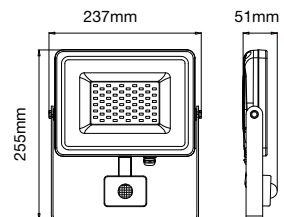

PIR-Slimline-White Body

30w

VT-4830PIRW

5752 - 6000K White

3800157608893

Box Qty.
10 Pcs

Detection Angle: **120°**
Detection Distance: **2-8m**
Voltage/Frequency: **AC:220-240V,50/60Hz**
Luminous Flux: **2400lm**
CRI: **>70**
PF: **>0.9**
Beam Angle: **100°**
Color of Fixture: **White**
Body Type: **Die Cast Aluminium**
IP Rating: **IP44**
Dimension: **217x231x51mm**

PIR-Slimline-White Body

50w

VT-4850PIRW

5758 - 3000K Warm White

3800157611701

5753 - 4500K Day White

3800157608909

5754 - 6000K White

3800157608916

Box Qty.
10 Pcs

Detection Angle: **120°**
Detection Distance: **2-8m**
Voltage/Frequency: **AC:220-240V,50/60Hz**
Luminous Flux: **4000lm**
CRI: **>70**
PF: **>0.9**
Beam Angle: **100°**
Color of Fixture: **White**
Body Type: **Die Cast Aluminium**
IP Rating: **IP44**
Dimension: **237x255x51mm**