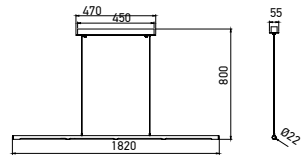

Voltage/Frequency: **AC:220-240V,50Hz**

Luminous Flux: **2700lm**

LED Type: **SMD**

CRI: **>80**

PF: **>0.8**

Beam Angle: **120°**

No. of LED: **180 pcs**

Material : **Stainless Steel+Metal+PMMA**

Unit GW : **1.82 Kg**

Life Span: **20,000 Hours**

Size : **1820x55x800mm**