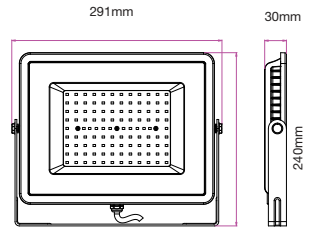

Slimline-White Body-White Wire

100w VT-49101W

5970 - 3000K Warm White   3800157626231
5971 - 4000K Day White   3800157626248
5972 - 6400K White   3800157626255

Sensor Compatible: Yes
Voltage/Frequency: AC:220-240V,50Hz
Luminous Flux: 8500lm
CRI: >70
PF: >0.9
Beam Angle: 100°
Color of Fixture: White
Body Type: Die Cast Aluminium
IP Rating: IP65
Dimension: 291x240x30mm