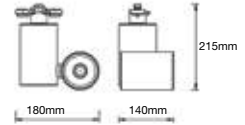

Tracklights-White Body-5 Years

30w VT-4635W

- 1292 - 3000K Warm White 3800157619790
- 1293 - 4000K Day White 3800157619806
- 1294 - 6400K White 3800157619813

Box Qty.
20 Pcs

Sensor Compatible:	Yes	PF:	>0.9
Voltage/Frequency:	AC:220-264V,50/60Hz	Beam Angle:	24°
Luminous Flux:	2700lm	Color of Fixture:	White
LED Type:	COB	Body Type:	Aluminium
CRI:	>95	Life span:	30,000 Hours
		Dimension:	180x140x215mm

Tracklights-Black Body-5 Years

30w VT-4635B

- 1295 - 3000K Warm White 3800157619820
- 1296 - 4000K Day White 3800157619837
- 1297 - 6400K White 3800157619844

Box Qty.
20 Pcs

Sensor Compatible:	Yes	PF:	>0.9
Voltage/Frequency:	AC:220-264V,50/60Hz	Beam Angle:	24°
Luminous Flux:	2700lm	Color of Fixture:	Black
LED Type:	COB	Body Type:	Aluminium
CRI:	>95	Life span:	30,000 Hours
		Dimension:	180x140x215mm