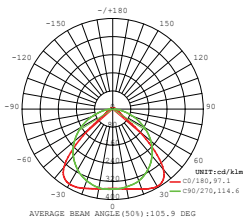

LED Linear Follow Trunking

1363 - 4000K Day White
3800157625678

LED Linear Follow Trunking

1364 - 4000K Day White
3800157625685

LED Linear Follow Trunking

1365 - 4000K Day White
3800157625692

50w VT-4550D

Box Qty.
2 Pcs

Sensor Compatible: **Yes**
Voltage/Frequency: **AC:220-240V,50/60Hz**
Luminous Flux: **8000lm**
LED Type: **SMD**
CRI: **>80**
PF: **>0.9**

5 V-TAC® PRO
YEAR WARRANTY

Color of Fixture: **White**
Body Type: **Steel**
Dimension: **1500mm**
ON/OFF Time: **>15000**
Life Span: **50,000 Hours**

V-TAC PERFORMANCE
160
LUMENS/WATT