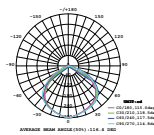

PIR-Slimline-White Body

10w VT-4911PIRW

- 5786 - 3000K Warm White 3800157614603
- 5787 - 4500K Day White 3800157614610
- 5788 - 6000K White 3800157614627

Box Qty.
20 Pcs

- Detection Angle: **120°**
- Detection Distance: **2-8m**
- Voltage/Frequency: **AC:220-240V,50/60Hz**
- Luminous Flux: **800lm**
- CRI: **>70**
- PF: **>0.9**
- Beam Angle: **100°**
- Color of Fixture: **White**
- Body Type: **Die Cast Aluminium**
- IP Rating: **IP44**
- Dimension: **113x178x47mm**

PIR-Slimline-White Body

20w VT-4922PIRW

- 5804 - 3000K Warm White 3800157614788
- 5805 - 4500K Day White 3800157614795
- 5806 - 6000K White 3800157614801

Box Qty.
20 Pcs

- Detection Angle: **120°**
- Detection Distance: **2-8m**
- Voltage/Frequency: **AC:220-240V,50/60Hz**
- Luminous Flux: **1600lm**
- CRI: **>70**
- PF: **>0.9**
- Beam Angle: **100°**
- Color of Fixture: **White**
- Body Type: **Die Cast Aluminium**
- IP Rating: **IP44**
- Dimension: **181x205x57mm**