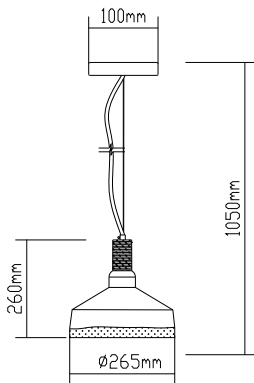

Box Qty.
4Pcs

SKU: 3854
EAN Code: 3800157619035
Material: Concrete+Wood
Size: 265x260x1050mm

VT-7301
Concrete-Wooden