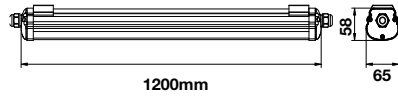

Voltage/Frequency: **AC:220-240V,50Hz**
Luminous Flux: **2880lm**
CRI: **>70**
PF: **>0.9**

Beam Angle: **120°**
Body Type: **ABS+PC**
IP Rating: **IP65**
LED Type: **SMD**

On/Off: **>10,000**
Life span: **20,000 Hours**
Gross weight: **0.60 kg**
Dimension: **1200x65x58mm**