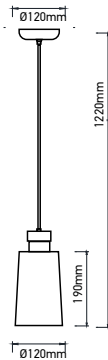

Pendant Light-White Lamp Shade

7W **VT-7333-WH** Box Qty. **12Pcs**

3935 - 3000K Warm White 3800157628969
3929 - 4000K Day White 3800157626576

Built In LED

Voltage/Frequency:	AC:220-240V,50Hz	No. of LED:	14 pcs
Luminous Flux:	400lm	Material :	Metal Finish
LED Type:	SMD	Unit GW :	1.4 Kg
CRI:	>80	Life Span:	30,000 Hours
PF:	>0.5	Size :	Ø120xH190mm
Beam Angle:	120°