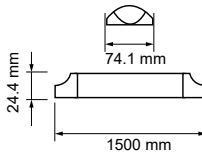

Prismatic Fittings

50W VT-8-50

EAN Code

- 668 - 4000K Day White 3800157632232
- 669 - 6400K White 3800157632249

- **6000** Lumens
- **>80** CRI
- **>0.9** PF
- **<1s** Instant Start
- **15000** On/Off
- **1kg** Weight

Voltage/Frequency	LED Type	Beam Angle	Body Type	Dimension	Life span	Box Qty.
AC:220-240V,50Hz	SMD	110°	Plastic	1500x74.1x24.4mm	30,000 Hours	10