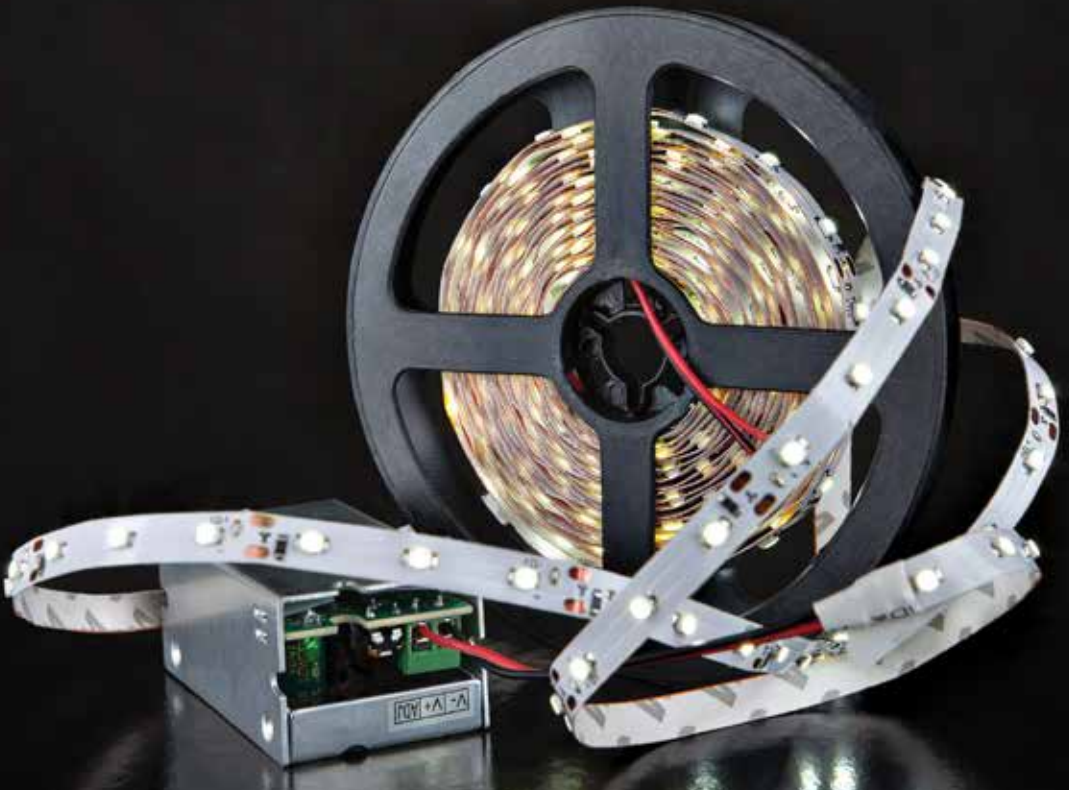

Power Supply For LED Strip Lights