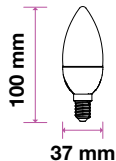

Live . Light . Life

www.vtacexports.com | www.v-tac.eu

V-TAC®

INNOVATIVE LED LIGHTING

E14-LED Plastic Bulbs

4.5W VT-255

EAN Code

258 - 3000K Warm White 3800157633680
259 - 4000K Day White 3800157631105
260 - 6400K White 3800157633703