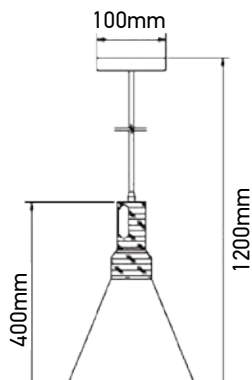

VT-7525-WH

Wooden Top Iron-White

Box Qty.
8Pcs

SKU: 3761
EAN Code: 3800157611343
Material: Iron+WOODEN TOP
Size: 250x400x1200mm

VT-7525-B

Wooden Top Iron-Black

Box Qty.
8Pcs

SKU: 3762
EAN Code: 3800157611350
Material: Iron+WOODEN TOP
Size: 250x400x1200mm