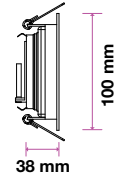

Fitting-Square-GU10

Box Qty.
100 Pcs

Model No: VT-781SQ-SN
SKU Code: 3598
Base: GU10
Material: Aluminium+Ferrum
Shape: Square
Color of Fixture: Satin Nickel
Dimension: 100x100x38mm
Cutting Size: 90x90mm
EAN Code: 3800157607278