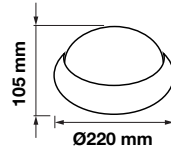

Sensor Compatible: Yes
Voltage/Frequency: AC:200-240V,50/60Hz
Luminous Flux: 840lm
IP Rating: IP54
CRI: >70
PF: >0.5

Beam Angle: 120°
Color of Fixture: Black
Body Type: Plastic CLAD Aluminium
Shape: Round
Dimension: Ø220x105mm