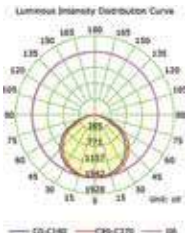

PHOTOCELL SENSOR
Auto Turns On At Night
Auto Turns Off At Day Time

Sensor Compatible:	Yes	PF:	>0.9
Voltage/Frequency:	AC:190-240V,50/60Hz	Beam Angle:	100°
Luminous Flux:	4000lm	Body Type:	Die Cast Aluminium
LED Type:	SMD	IP Rating:	IP65
CRI:	>70	Dimension:	213.5x460x62mm