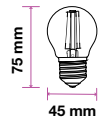

LED Bulbs-E27

4W VT-2194

7367 - 2700K Warm White 3800157628587

Box Qty. **50 Pcs**

EQ. Watts:	40w	PF:	>0.4
Voltage/Frequency:	AC:220-240V,50Hz	Beam Angle:	300°
Luminous Flux:	400lm	Base:	E27
Commercial Type:	G45	Body Type:	Glass
LED Type:	SMD	Dimension:	45x75mm
CRI:	>80