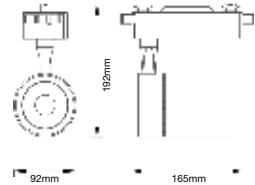

Tracklights-White Body
35w VT-4536W

1255 - 3000K Warm White
1256 - 4500K Day White
1257 - 6000K White

3800157607551
3800157607568
3800157607575

Box Qty.
20 Pcs

Sensor Compatible:	Yes	PF:	>0.9
Voltage/Frequency:	AC:220-264V,50/60Hz	Beam Angle:	24°
Luminous Flux:	3500lm	Color of Fixture:	White
LED Type:	COB	Body Type:	Aluminium
CRI:	>80	Life span:	20,000 Hours
		Dimension:	92x165x192mm

Tracklights-Black Body
35w VT-4536B

1285 - 3000K Warm White
1286 - 4000K Day White
1287 - 6000K White

3800157618694
3800157618700
3800157618717

Box Qty.
20 Pcs

Sensor Compatible:	Yes	PF:	>0.9
Voltage/Frequency:	AC:220-264V,50/60Hz	Beam Angle:	24°
Luminous Flux:	3500lm	Color of Fixture:	Black
LED Type:	COB	Body Type:	Aluminium
CRI:	>80	Life span:	20,000 Hours
		Dimension:	92x165x192mm