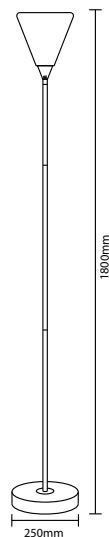

Floor Lamp-E27

VT-7500-B

Box Qty.
4 Pcs

7055 3800157610698

Max. Watts: **60W**
Body Type: **ABS+Metal**
Holder: **E27**
Color: **Black**
Dimension: **250x250x1800mm**