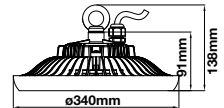

UFO-Highbay-120°
150W VT-9175

5577 - 4000K Day White
5578 - 6400K White

3800157622028
3800157622035

Box Qty.
2 Pcs

120°
BEAM ANGLE

Sensor Compatible:	Yes	PF:	>0.9
Voltage/Frequency:	AC:220-240V,50Hz	Beam Angle:	120°
Luminous Flux:	12000lm	Body Type:	Die Cast Aluminium
LED Type:	SMD	IP Rating:	IP44
CRI:	>70	Dimension:	340x138mm

UFO-Highbay-90°
150W VT-9165

5580 - 6400K White

3800157622059

Box Qty.
2 Pcs

90°
BEAM ANGLE

Sensor Compatible:	Yes	PF:	>0.9
Voltage/Frequency:	AC:220-240V,50Hz	Beam Angle:	90°
Luminous Flux:	12000lm	Body Type:	Die Cast Aluminium
LED Type:	SMD	IP Rating:	IP44
CRI:	>70	Dimension:	340x138mm