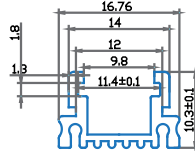

Aluminium Profile-Transparent

Box Qty. **100 Pcs**

Model No: VT-7101-T
SKU Code: 9981
Dimension: 16.76x10.3x1000mm
Color of Fixture: Transparent
EAN Code: 3800230622129