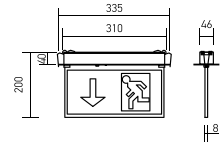

Exit Light-Recessed

2w   **VT-522**

Box Qty.
10 Pcs

8201 - 6000K White   3800157623186

24Hrs
CHARGING TIME

Lamp Type:	16 SMD LEDs
Lumens:	160lm
Input Voltage:	AC:220-240V,50/60Hz
Protection Rating:	IP20
Material :	PC
Exit Lamp Type:	Recessed Fixed
Viewing Distance:	22 Meters From Both Sides

Emergency Operation Time:	>3 Hours
Battery:	Ni-Cd 4.8V,600mAh
Recharging Time:	24 Hours
Test Button:	Green Light Indicator Test Button
Stickers:	4 Stickers
Legends:	4 Way Legend Available
Mode Of Operation:	Maintained

Exit Light-Recessed

2w   **VT-522-12**

Box Qty.
10 Pcs

8315 - 6000K White   3800157630795

12Hrs
CHARGING TIME

Lamp Type:	16 SMD LEDs
Lumens:	160lm
Input Voltage:	AC:220-240V,50/60Hz
Protection Rating:	IP20
Material :	PC
Exit Lamp Type:	Recessed Fixed
Viewing Distance:	22 Meters From Both Sides

Emergency Operation Time:	>3 Hours
Battery:	Ni-Cd 4.8V,600mAh
Recharging Time:	12 hours
Test Button:	Green Light Indicator Test Button
Stickers:	4 Stickers
Legends:	4 Way Legend Available
Mode Of Operation:	Maintained