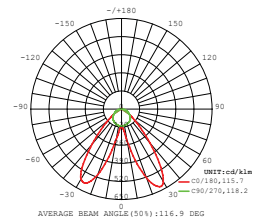

LED Linear Master Trunking
1362 - 4000K Day White
3800157625661