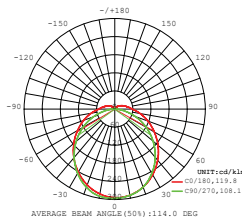

LED Linear Follow Trunking

1364 - 4000K Day White
3800157625685