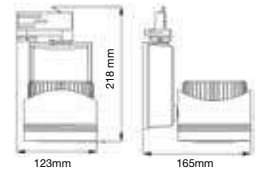

Tracklights-Black Body

33W VT-4535

1233 - 3000K Warm White 3800157603720
1234 - 4000K Day White 3800157603737
1235 - 5000K White 3800157603744

Box Qty.
8 Pcs

Experience The
True Colors with
CRI95 TRACKS

Sensor Compatible:	Yes	PF:	>0.9
Voltage/Frequency:	AC:100-240V,50/60Hz	Beam Angle:	25°
Luminous Flux:	1800lm	Color of Fixture:	Black
LED Type:	COB	Body Type:	Die Cast Aluminium
CRI:	>95	Life span:	20,000 Hours
		Dimension:	112x165x205mm

Tracklights-Black Body

45W VT-4545

1236 - 3000K Warm White 3800157603751
1237 - 4000K Day White 3800157603768
1238 - 5000K White 3800157603775

Box Qty.
8 Pcs

Experience The
True Colors with
CRI95 TRACKS

Sensor Compatible:	Yes	PF:	>0.9
Voltage/Frequency:	AC:100-240V,50/60Hz	Beam Angle:	25°
Luminous Flux:	2300lm	Color of Fixture:	Black
LED Type:	COB	Body Type:	Die Cast Aluminium
CRI:	>95	Life span:	20,000 Hours
		Dimension:	123x165x218mm