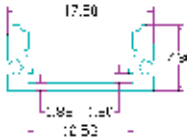

Model No:	VT-7106-2
SKU Code:	9993
Dimension:	17.5x7.8x1000/2000mm
Color of Fixture:	Milky
EAN Code:	3800230628817

Box Qty.
70 Pcs