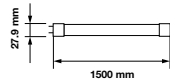

T8-Nano Plastic-High Lumen-120cm

18w VT-1285

Box Qty.
25 Pcs

6305 - 6400K White

3800157617390

120+ LUMENS
PER WATT
SUPER EFFICIENT

Dummy Starter
Included

EQ. Watts: 45w

Voltage/Frequency: AC:220-240V,50/60Hz

Luminous Flux: 2250lm

LED Type: SMD

CRI: >80

PF: >0.5

Beam Angle: 160°

Body Type: Nano Plastic

Holder: G13

Instant start: 0-100% in < 1s

On/Off: >15,000

Life span: 30,000 Hours

Gross weight: 200g

Dimension: 27.9x1200mm

T8-Nano Plastic-High Lumen-150cm

22w VT-1585

Box Qty.
25 Pcs

6306 - 3000K Warm White

6307 - 4000K Day White

6308 - 6400K White

3800157617406

3800157617413

3800157617420

120+ LUMENS
PER WATT
SUPER EFFICIENT

Dummy Starter
Included

EQ. Watts: 75w

Voltage/Frequency: AC:220-240V,50/60Hz

Luminous Flux: 3000lm

LED Type: SMD

CRI: >80

PF: >0.5

Beam Angle: 160°

Body Type: Nano Plastic

Holder: G13

Instant start: 0-100% in < 1s

On/Off: >15,000

Life span: 30,000 Hours

Gross weight: 1000g

Dimension: 27.9x1500mm