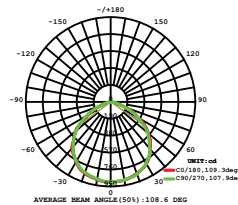

I Series-Black Body

30w

VT-4631

5883 - 6000K White

3800157616058

Box Qty.
20 Pcs

IP65
RATING

Sensor Compatible: Yes
Voltage/Frequency: AC:200-240V,50Hz
Luminous Flux: 2550lm
CRI: >70
PF: >0.9
Beam Angle: 110°
Color of Fixture: Black
Body Type: Aluminium
IP Rating: IP65
Dimension: 213x168x32mm