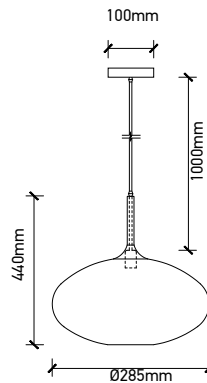

Box Qty.
4Pcs

SKU: 3885
EAN Code: 3800157621038
Material: Glass+Metal
Size: 285x440x1000mm

Box Qty.
4Pcs

SKU: 3886
EAN Code: 3800157621045
Material: Glass+Metal
Size: 285x440x1000mm