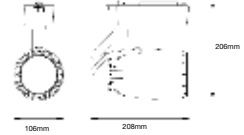

Tracklights-White Body

33W VT-4534W

1241 - 3000K Warm White
1229 - 4000K Day White
1230 - 5000K White

3800157603997
3800157602501
3800157602518

Box Qty.
8 Pcs

LUMINOUS INTENSITY DISTRIBUTION

Sensor Compatible:	Yes	PF:	>0.9
Voltage/Frequency:	AC:220-240V,50/60Hz	Beam Angle:	22°
Luminous Flux:	2300lm	Color of Fixture:	White
LED Type:	COB	Body Type:	Die Cast Aluminium
CRI:	>80	Life span:	20,000 Hours
		Dimension:	106x208x206mm

Tracklights-Black Body

33W VT-4534B

1242 - 3000K Warm White
1231 - 4000K Day White
1232 - 5000K White

3800157604000
3800157602525
3800157602532

Box Qty.
8 Pcs

LUMINOUS INTENSITY DISTRIBUTION

Sensor Compatible:	Yes	PF:	>0.9
Voltage/Frequency:	AC:220-240V,50/60Hz	Beam Angle:	22°
Luminous Flux:	2300lm	Color of Fixture:	Black
LED Type:	COB	Body Type:	Die Cast Aluminium
CRI:	>80	Life span:	20,000 Hours
		Dimension:	106x208x206mm