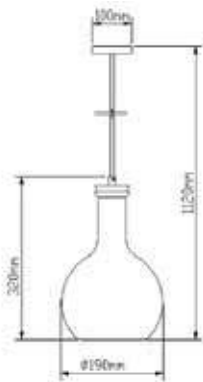

VT-7175
White Glass-Wood Pendant

Box Qty.
8Pcs

SKU: 3758
EAN Code: 3800157611312
Material: Glass+Wood
Size: 170x320x1120mm

VT-7177
White Glass-Wood Pendant

Box Qty.
8Pcs

SKU: 3760
EAN Code: 3800157611336
Material: Glass+Wood
Size: 170x320x1120mm