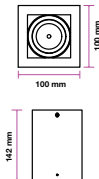

Fitting-Square-GU10

Box Qty.
50 Pcs

Model No: VT-797-B
SKU Code: 3631
Base: GU10
Material: Die Cast Aluminium
Shape: Square
Color of Fixture: Black
Dimension: 100x100x142mm
Cutting Size: N/A
EAN Code: 3800157612081