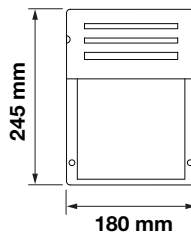

Wall Lamp

VT-754-MW

Box Qty.
10 Pcs

7077

3800157616300

Voltage: AC:220-240V,50Hz
Max.Watts: 40W
IP Rating: IP44
Holder: E27
Color of Fixture: Matt White
Body Type: Aluminium+Glass
Size: 245x180x93mm