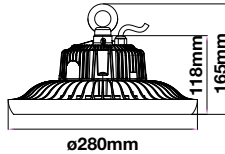

V-TAC®

INNOVATIVE LED LIGHTING

Live . Light . Life
www.vtacexports.com | www.v-tac.eu

UFO Series

100W VT-9-100 EAN Code

564 - 4000K Day White 3800157632898
565 - 6400K White 3800157632904

Optional

Daylight Sensor
SKU - 1369

Voltage/Frequency	LED Type	Beam Angle	Body Type	Dimension	Life span	Box Qty.
AC:220-240V,50Hz	SMD	90°	Die cast Aluminum	Ø280x165mm	30,000 Hours	4