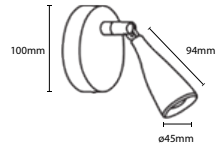

Sensor Compatible:	Yes	PF:	>0.5
Voltage/Frequency:	AC:220-240V,50/60Hz	Beam Angle:	100°
Luminous Flux:	360lm	Body Type:	Plastic+Metal
IP Rating:	IP20	Dimension:	100x94x45mm
CRI:	>80