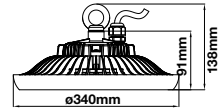

UFO-Highbay-120°
150W VT-9175

5577 - 4000K Day White
5578 - 6400K White

3800157622028
3800157622035

Box Qty.
2 Pcs

120°
BEAM ANGLE

Sensor Compatible:	Yes	PF:	>0.9
Voltage/Frequency:	AC:220-240V,50Hz	Beam Angle:	120°
Luminous Flux:	12000lm	Body Type:	Die Cast Aluminium
LED Type:	SMD	IP Rating:	IP44
CRI:	>70	Dimension:	340x138mm

UFO-Highbay-90°
150W VT-9165

5580 - 6400K White

3800157622059

Box Qty.
2 Pcs

90°
BEAM ANGLE

Sensor Compatible:	Yes	PF:	>0.9
Voltage/Frequency:	AC:220-240V,50Hz	Beam Angle:	90°
Luminous Flux:	12000lm	Body Type:	Die Cast Aluminium
LED Type:	SMD	IP Rating:	IP44
CRI:	>70	Dimension:	340x138mm