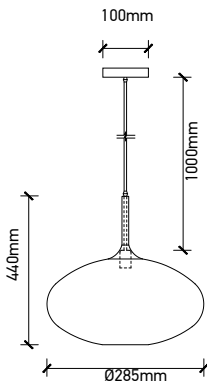

Box Qty.
4Pcs

SKU: 3885
EAN Code: 3800157621038
Material: Glass+Metal
Size: 285x440x1000mm

VT-7281-AG
Modern-Amber Glass Pendant

Box Qty.
4Pcs

SKU: 3886
EAN Code: 3800157621045
Material: Glass+Metal
Size: 285x440x1000mm