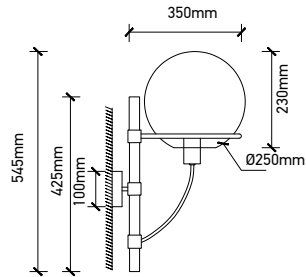

VT-7226

Transparent Glass-Globe

Box Qty.
8Pcs

SKU: 3864
EAN Code: 3800157620741
Material: Glass+Metal
Size: Ø250x230mm