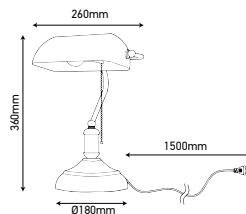

Table Lamps-Bakelite-E27

VT-7151-GR

Box Qty.
6 Pcs

3912 3800157626071

Body Type: Glass+Metal
Holder: E27
Color: Green
Dimension: 260x180x360mm