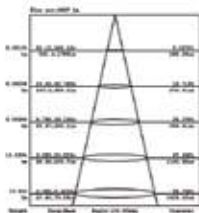

LUMINOUS INTENSITY DISTRIBUTION DIAGRAM