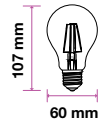

LED Bulbs-E27

6W   **VT-2186**

7368 - 2700K Warm White   3800157628594