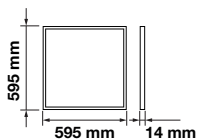

LED Type: **SMD**
CRI: **>80**
PF: **>0.9**

Beam Angle: **120°**
Body Type: **Aluminium+PMMA**
Shape: **Square**
Dimension: **595x595x14mm**

Box Qty.
6 Pcs

Big Panels-60x60

45W VT-6060-6

60286 - 3000K Warm White 3800230624482
 60246 - 4000K Day White 3800230623652
 60256 - 6400K White 3800230623584