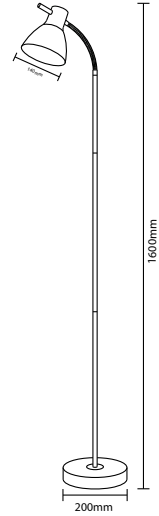

Floor Lamp-E27

VT-7600-SB

3703 3800157610766

Max. Watts: **60W**
Body Type: **Metal With Sand Finish**
Holder: **E27**
Color: **Sand Black+Satin Nickel**
Dimension: **140x200x1600mm**

Box Qty.
4 Pcs