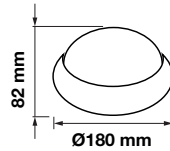

Sensor Compatible: **Yes**
Voltage/Frequency: **AC:200-240V,50/60Hz**
Luminous Flux: **560lm**
IP Rating: **IP54**
CRI: **>70**
PF: **>0.5**

Beam Angle: **120°**
Color of Fixture: **White**
Body Type: **Plastic CLAD Aluminium**
Shape: **Round**
Dimension: **Ø180x82mm**