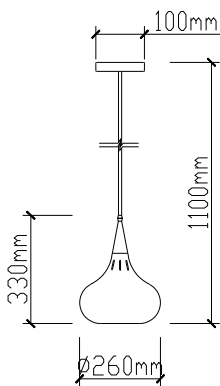

VT-7321-MB
Geometric Series-Black Canopy

Box Qty.
10Pcs

SKU: 3838
EAN Code: 3800157616737
Material: Metal
Size: 320x320x1350mm

VT-7225

Danish Wood-Bronze Canopy

Box Qty.
8Pcs

SKU: 3816
EAN Code: 3800157612760
Material: Aluminium+SAND FINISH
Size: 260x330x1111mm