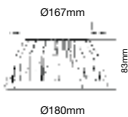

Sensor Compatible:	Yes	Beam Angle:	120°
Voltage/Frequency:	AC:100-277V,50/60Hz	Body Type:	PKW
Luminous Flux:	2400lm	Color of Fixture:	White
LED Type:	COB	Shape:	Round
CRI:	>80	Dimension:	Ø180x83mm
PF	>0.5	Cutting Size:	Ø167mm