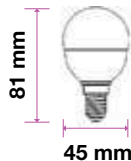

Live . Light . Life

www.vtacexports.com | www.v-tac.eu

V-TAC®

INNOVATIVE LED LIGHTING

E14-LED Plastic Bulbs

5.5W VT-236

EAN Code

168 - 3000K Warm White 3800157627818
169 - 4000K Day White 3800157627825
170 - 6400K White 3800157627832