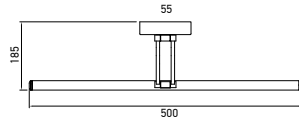

Voltage/Frequency: **AC:220-240V,50Hz**

No. of LED: **40 pcs**

Luminous Flux: **600lm**

Material: **Metal+PMMA**

LED Type: **SMD**

Unit GW: **0.72 Kg**

CRI: **>80**

Life Span: **20,000 Hours**

PF: **>0.5**

Size: **500x55x185mm**

Beam Angle: **120°**

Built In **LED**