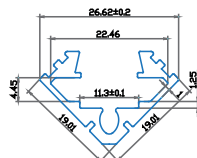

Model No:	VT-7104
SKU Code:	9956
Dimension:	19x19x2000mm
Color of Fixture:	Milky
EAN Code:	3800157635509