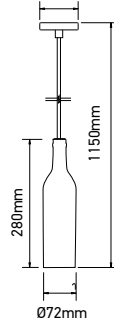

VT-7558-BL
Pendant Holder-Bottle-E14

Box Qty.
25Pcs

Color: **Blue**
SKU: **3768**
EAN Code: **3800157611411**
Material: **Glass**
Size: **72x280x1150mm**