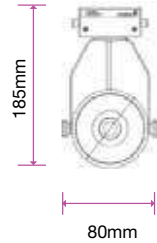

Sensor Compatible:	Yes	PF:	>0.9
Voltage/Frequency:	AC:100-240V,50/60Hz	Beam Angle:	46°
Luminous Flux:	1500lm	Color of Fixture:	Black
LED Type:	COB	Body Type:	Die Cast Aluminium
CRI:	>80	Life span:	20,000 Hours
		Dimension:	Ø80x185mm