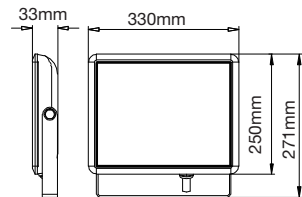

E Series-White Body

100w VT-40101B

5964 - 3000K Warm White 3800157625579
5965 - 4000K Day White 3800157625586
5966 - 6500K White 3800157625593

Box Qty.
5 Pcs

IP65
RATING

Sensor Compatible: Yes
Voltage/Frequency: AC:220-240V,50Hz
Luminous Flux: 8500lm
CRI: >70
PF: >0.9
Beam Angle: 110°
Color of Fixture: Black
Body Type: Aluminium
IP Rating: IP65
Dimension: 330x271x33mm