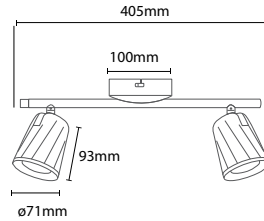

Double Head

12w VT-812-W

Box Qty.
12Pcs

8254 - 3000K Warm White 3800157627047
8256 - 4000K Day White 3800157627061

Sensor Compatible: Yes
Voltage/Frequency: AC:220-240V,50/60Hz
Luminous Flux: 960lm
IP Rating: IP20
CRI: >80

PF: >0.5
Beam Angle: 100°
Body Type: Plastic+Metal
Dimension: 405x100x93mm