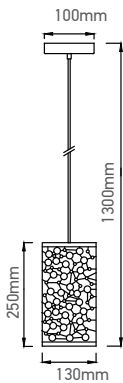

Box Qty.
10Pcs

SKU: 3825
EAN Code: 3800157616607
Material: Metal
Size: 130x250x1300mm

VT-7131-MW
Can Shape-WhitePendant

Box Qty.
10Pcs

SKU: 3826
EAN Code: 3800157616614
Material: Metal
Size: 130x250x1300mm