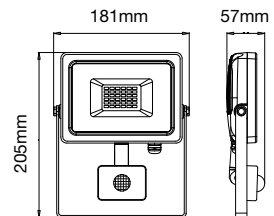

PIR-Slimline-White Body

10w VT-4911PIRW

- 5786 - 3000K Warm White 3800157614603
- 5787 - 4500K Day White 3800157614610
- 5788 - 6000K White 3800157614627

Box Qty.
20 Pcs

- Detection Angle: **120°**
- Detection Distance: **2-8m**
- Voltage/Frequency: **AC:220-240V,50/60Hz**
- Luminous Flux: **800lm**
- CRI: **>70**
- PF: **>0.9**
- Beam Angle: **100°**
- Color of Fixture: **White**
- Body Type: **Die Cast Aluminium**
- IP Rating: **IP44**
- Dimension: **113x178x47mm**

PIR-Slimline-White Body

20w VT-4922PIRW

- 5804 - 3000K Warm White 3800157614788
- 5805 - 4500K Day White 3800157614795
- 5806 - 6000K White 3800157614801

Box Qty.
20 Pcs

- Detection Angle: **120°**
- Detection Distance: **2-8m**
- Voltage/Frequency: **AC:220-240V,50/60Hz**
- Luminous Flux: **1600lm**
- CRI: **>70**
- PF: **>0.9**
- Beam Angle: **100°**
- Color of Fixture: **White**
- Body Type: **Die Cast Aluminium**
- IP Rating: **IP44**
- Dimension: **181x205x57mm**