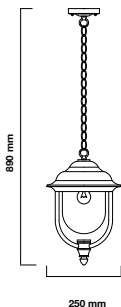

Ceiling Lamp

VT-850

Box Qty.
8 Pcs

7529

3800157630054

Voltage: **AC:200-240V,50Hz**
Max.Watts: **60W**
IP Rating: **IP44**
Holder: **E27**
Color of Fixture: **Matt Black**
Body Type: **Aluminium+PC**
Size: **250x890mm**