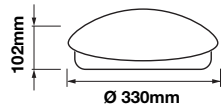

Sensor Compatible: **Yes**
Voltage/Frequency: **AC:220-240V,50Hz**
Luminous Flux: **1680lm**
IP Rating: **IP20**
CRI: **>80**
PF: **>0.5**

Beam Angle: **120°**
Color of Fixture: **White**
Body Type: **Iron+PMMA**
Shape: **Round**
Dimension: **Ø330x102mm**