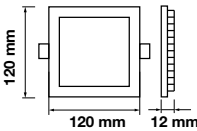

Cutting Size: 110mm

Emergency Pack:	Available	PF:	>0.7
Voltage/Frequency:	AC:85-265V,50/60Hz	Beam Angle:	120°
Luminous Flux:	420lm	Body Type:	Aluminium
LED Type:	SMD	Shape:	Square
CRI:	>80	Dimension:	120x120x12mm