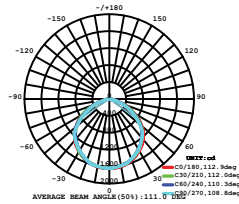

I Series-Black Body

50w VT-4651B

5884 - 3000K Warm White 3800157616065
5885 - 4500K Day White 3800157616072
5886 - 6000K White 3800157616089

Box Qty.
10 Pcs

IP65
RATING

Sensor Compatible: Yes
Voltage/Frequency: AC:200-240V,50Hz
Luminous Flux: 4250lm
CRI: >70
PF: >0.9
Beam Angle: 110°
Color of Fixture: Black
Body Type: Aluminium
IP Rating: IP65
Dimension: 255x196x36mm