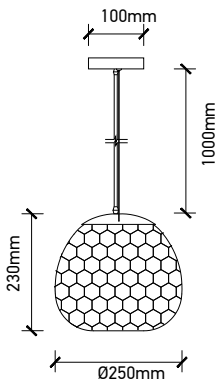

Box Qty.
8Pcs

SKU: 3882
EAN Code: 3800157621007
Material: Glass+Metal
Size: Ø250x230x1000mm

VT-7306
Designer Glass-Transparent