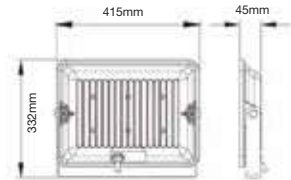

I Series-White Body

200w VT-46200W

5908 - 6000K White

3800157619417

Box Qty.
5 Pcs

Sensor Compatible:	Yes
Voltage/Frequency:	AC:220-240V,50/60Hz
Luminous Flux:	17000lm
CRl:	>70
PF:	>0.9
Beam Angle:	110°
Color of Fixture:	White
Body Type:	Aluminium
IP Rating:	IP65
Dimension:	415x332x45mm