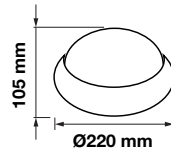

Beam Angle: 120°
Color of Fixture: White
Body Type: Plastic CLAD Aluminium
Shape: Round
Dimension: Ø220x105mm

Dome Series - Oval

12w VT-8010-B
 Box Qty.
10 Pcs

1350 - 3000K Warm White
 4973 - 4500K Day White
 1269 - 6400K White