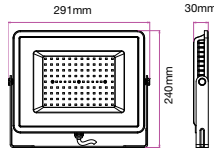

Slimline-White Body

100W VT-100-W

- 415 - 3000K Warm White
- 416 - 4000K Day White
- 417 - 6400K White

EAN Code
3800157629249
3800157629133
3800157629140

IP65
RATING

1 METER WIRE

- 8000 Lumens
- SMD LED Type
- >80 CRI
- >0.9 PF
- AC:220-240V,50Hz Voltage/Frequency

Beam Angle	Body Type	Dimension	Life span	Box Qty.
100°	Die casting Aluminium	291x240x30mm	30,000 Hours	4