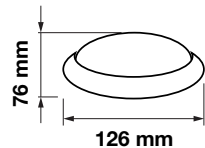

Shape: Oval

Dimension: Ø126x76mm

Dome Series - Round

8W

VT-8014-RD-W

Box Qty.
10 Pcs

4999 - 3000K Warm White
1259 - 4500K Day White
4997 - 6400K White

3800157602556
3800157611817
3800157602259