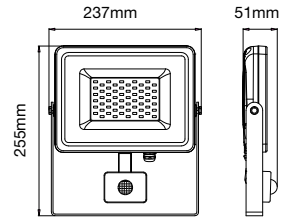

PIR-Slimline-Black Body

50w

VT-4850PIRB

5701 - 3000K Warm White
5717 - 6000K White

3800157604376
3800157604963

Box Qty.
10 Pcs

Detection Angle: **120°**
Detection Distance: **2-8m**
Voltage/Frequency: **AC:220-240V,50/60Hz**
Luminous Flux: **4000lm**
CRI: **>70**
PF: **>0.9**
Beam Angle: **100°**
Color of Fixture: **Black**
Body Type: **Die Cast Aluminium**
IP Rating: **IP44**
Dimension: **237x255x51mm**

Floodlight-Infrared-RGB

10w

VT-4711RF

5894 - RGB

3800157617512

Box Qty.
20 Pcs

Sensor Compatible: **Yes**
Voltage/Frequency: **AC:220-240V,50/60Hz**
Luminous Flux: **800lm**
CRI: **>80**
PF: **>0.9**
Beam Angle: **100°**
Color of Fixture: **White**
Body Type: **Die Cast Aluminium**
IP Rating: **IP65**
Dimension: **87X115X85mm**