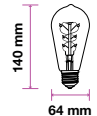

EQ. Watts:	40w	PF:	>0.4
Voltage/Frequency:	AC:220-240V,50Hz	Beam Angle:	300°
Luminous Flux:	400lm	Base:	E27
Commercial Type:	ST64	Body Type:	Glass
LED Type:	Filament	Dimension:	64x140mm
CRI:	>80