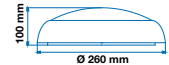

**31 IN Battery Backup
Microwave Sensor**

Watts:	10w
Lumens:	720lm
Detection Angle:	120° / 360°
Detection Distance:	3m, 5m, 8m, 10m (optional)
Detection Range:	Max D10Mx4M
Hold Time:	10S, 1min, 5min, 10min customized
Day light Sensor:	Day, 10Lux, 30Lux, 50Lux optional
Dimmable Function:	Yes, 0, 10%, 20%, 30% optional
Detection Motion Speed:	0.5-3m/s

IP Rating:	IP65
Body Type:	PC
Emergency Operation time:	>3 Hours
Emergency Standby Watts:	>1.2 Watts
Battery Charging Current:	60mA
Battery Discharging Current:	200mA
Battery Type:	Ni-CD AA, 7.2V 1.0Ah
Charging indicate:	Green LED

Including battery protection circuit & inhibiting mode