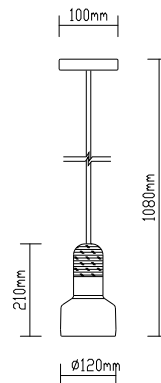

Box Qty.
8Pcs

SKU: 3856
EAN Code: 3800157619059
Material: Concrete+Wood
Size: 120x210x1080mm