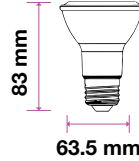

E27-PAR Bulbs

7W VT-220

EAN Code

147 - 3000K Warm White 3800157627603
148 - 4000K Day White 3800157627610
149 - 6400K White 3800157627627