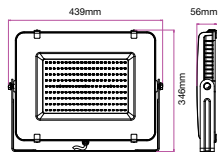

418 - 4000K Day White
419 - 6400K White

EAN Code
3800157629157
3800157629164