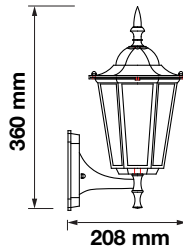

Wall Lamp

VT-750-B

3800157616218

7068

Voltage: AC:220-240V,50Hz
Max.Watts: 40W
IP Rating: IP44
Holder: E27
Color of Fixture: Matt Black
Body Type: Aluminium+Glass
Size: 208x360x170mm

Wall Lamp

VT-750-W

3800157616225