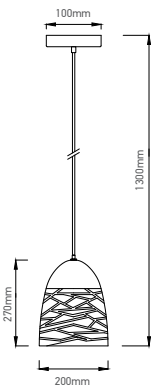

Box Qty.
8Pcs

SKU: 3822
EAN Code: 3800157616577
Material: Metal
Size: 200x270x1300mm

VT-7200-CG
Mesh Metal-Gold