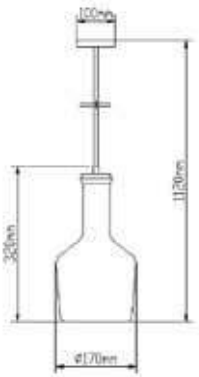

VT-7175
White Glass-Wood Pendant

Box Qty.
8Pcs

SKU: 3758
EAN Code: 3800157611312
Material: Glass+Wood
Size: 170x320x1120mm

VT-7177
White Glass-Wood Pendant

Box Qty.
8Pcs

SKU: 3760
EAN Code: 3800157611336
Material: Glass+Wood
Size: 170x320x1120mm