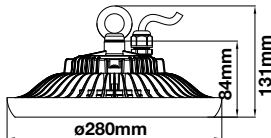

UFO Series

100W VT-9-99 EAN Code