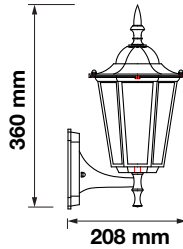

Wall Lamp

VT-749-B

Box Qty.
10 Pcs

7066

3800157616195

Voltage: AC:220-240V,50Hz
Max.Watts: 40W
IP Rating: IP44
Holder: E27
Color of Fixture: Matt Black
Body Type: Aluminium+Glass
Size: 208x360x170mm