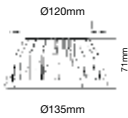

Sensor Compatible:	Yes	Beam Angle:	120°
Voltage/Frequency:	AC:100-277V,50/60Hz	Body Type:	PKW
Luminous Flux:	1200lm	Color of Fixture:	White
LED Type:	COB	Shape:	Round
CRI:	>80	Dimension:	Ø135x71mm
PF	>0.5	Cutting Size:	Ø120mm