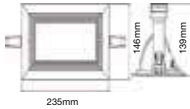

Sensor Compatible: **Yes**
Voltage/Frequency: **AC:220-240V,50/60Hz**
Luminous Flux: **2450lm**
LED Type: **COB**
CRI: **>80**
PF **>0.9**

Beam Angle: **99°**
Body Type: **Die Cast Aluminum**
Color of Fixture: **White**
Shape: **Rectangle**
Dimension: **235x146x139mm**
Cutting Size: **220 x 132mm**