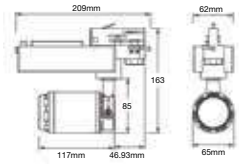

Tracklights-Black-White Body

10W VT-4512

1332 - 3000K Warm White 3800157620604
1333 - 4000K Day White 3800157620611
1334 - 6000K White 3800157620628

Box Qty.
40 Pcs

5 **YEAR WARRANTY**

Sensor Compatible:	Yes	PF:	>0.9
Voltage/Frequency:	AC:220-264V,50/60Hz	Beam Angle:	24°
Luminous Flux:	800lm	Color of Fixture:	Black+White
LED Type:	COB	Body Type:	Aluminium
CRI:	>80	Life span:	30,000 Hours
		Dimension:	209x65x163mm

Tracklights-Black-White Body

25W VT-4528

1335 - 3000K Warm White 3800157620635
1336 - 4000K Day White 3800157620642
1337 - 6000K White 3800157620659

Box Qty.
20 Pcs

5 **YEAR WARRANTY**

Sensor Compatible:	Yes	PF:	>0.9
Voltage/Frequency:	AC:220-240V,50/60Hz	Beam Angle:	24°
Luminous Flux:	2100lm	Color of Fixture:	Black+White
LED Type:	COB	Body Type:	Aluminium
CRI:	>80	Life span:	30,000 Hours
		Dimension:	209x85x187mm