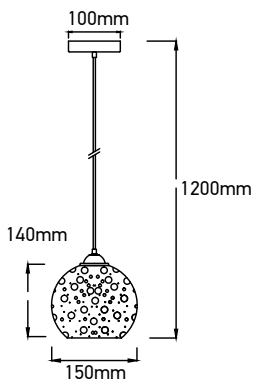

VT-7240

Transparent Glass-Wood Pendant

Box Qty.
8Pcs

SKU: 3820
 EAN Code: 3800157615457
 Material: Glass+Wood
 Size: 235x140x1050mm

VT-7015

3D Glass-Black Canopy

Box Qty.
10Pcs

SKU: 3830
EAN Code: 3800157616652
Material: Glass
Size: 150x140x1200mm