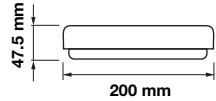

TRIMLESS

Luxurious Finish

SURFACE MOUNTED

Sensor Compatible: **Yes**
Voltage/Frequency: **AC:100-240V,50/60Hz**
Luminous Flux: **1250lm**
IP Rating: **IP44**
CRI: **>80**
PF: **>0.6**

Beam Angle: **110°**
Color of Fixture: **White**
Body Type: **PC**
Shape: **Square**
Dimension: **200x200x47.5**