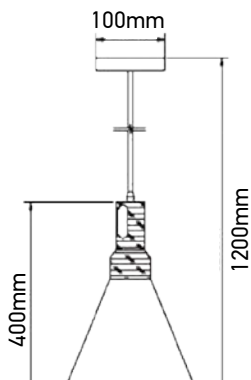

VT-7525-B

Wooden Top Iron-Black

Box Qty.
8Pcs

SKU: 3762
EAN Code: 3800157611350
Material: Iron+WOODEN TOP
Size: 250x400x1200mm