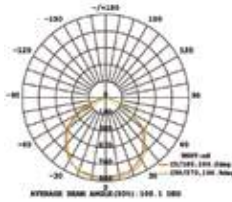

I Series-Black Body

150w VT-46150

5891 - 6000K White

3800157616133

Box Qty.
5 Pcs

IP65
RATING

Sensor Compatible:	Yes
Voltage/Frequency:	AC:220-240V,50/60Hz
Luminous Flux:	12750lm
CRI:	>70
PF:	>0.9
Beam Angle:	110°
Color of Fixture:	Black
Body Type:	Aluminium
IP Rating:	IP65
Dimension:	375x292x45mm