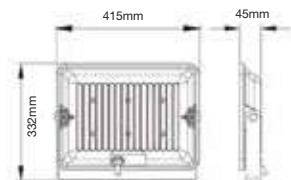

I Series-Black Body

200w VT-46200B

5893 - 6000K White

3800157616157

Box Qty.
5 Pcs

IP65
RATING

Sensor Compatible:	Yes
Voltage/Frequency:	AC:220-240V,50/60Hz
Luminous Flux:	17000lm
CRI:	>70
PF:	>0.9
Beam Angle:	110°
Color of Fixture:	Black
Body Type:	Aluminium
IP Rating:	IP65
Dimension:	415x332x45mm