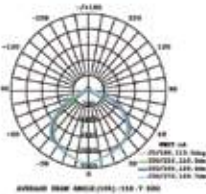

- 16000 Lumens
- SMD LED Type
- >80 CRI
- >0.9 PF
- AC:220-240V,50Hz Voltage/Frequency

Beam Angle	Body Type	Dimension	Life span	Box Qty.
100°	Die casting Aluminium	439x346x56mm	30,000 Hours	2

LUMINOUS INTENSITY DISTRIBUTION DIAGRAM