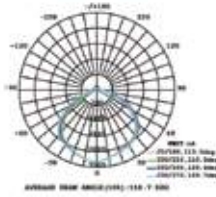

V-TAC®

INNOVATIVE LED LIGHTING

Live . Light . Life
www.vtacexports.com | www.v-tac.eu

LUMINOUS INTENSITY DISTRIBUTION DIAGRAM