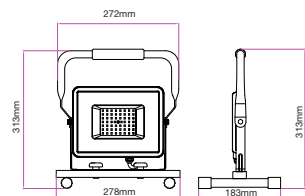

LUMINOUS EFFICIENCY DISTRIBUTION DIAGRAM