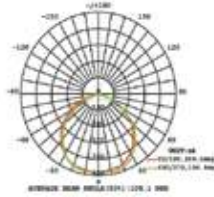

E Series-White Body

20w

VT-4021B

5946 - 3000K Warm White	3800157625395
5947 - 4000K Day White	3800157625401
5948 - 6500K White	3800157625418

Sensor Compatible:	Yes
Voltage/Frequency:	AC:220-240V,50Hz
Luminous Flux:	1700lm
CRl:	>70
PF:	>0.9
Beam Angle:	110°
Color of Fixture:	Black
Body Type:	Aluminium
IP Rating:	IP65
Dimension:	150x143x26mm