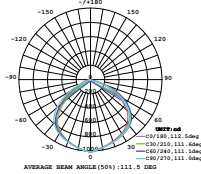

V-TAC®

INNOVATIVE LED LIGHTING

Live . Light . Life
www.vtacexports.com | www.v-tac.eu

LUMINOUS INTENSITY DISTRIBUTION DIAGRAM