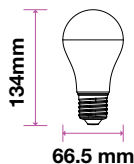

E27-LED Plastic Bulbs

17W VT-217

EAN Code

162 - 3000K Warm White

3800157627757

163 - 4000K Day White

3800157627764

164 - 6400K White

3800157627771