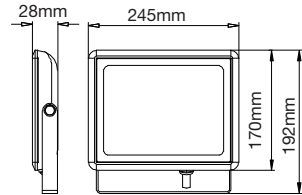

E Series-White Body

50w VT-4051B

5958 - 3000K Warm White 3800157625517
5959 - 4000K Day White 3800157625524
5960 - 6500K White 3800157625531

Box Qty.
10 Pcs

IP65
RATING

Sensor Compatible: Yes
Voltage/Frequency: AC:220-240V,50Hz
Luminous Flux: 4250lm
CRI: >70
PF: >0.9
Beam Angle: 110°
Color of Fixture: Black
Body Type: Aluminium
IP Rating: IP65
Dimension: 245x192x28mm