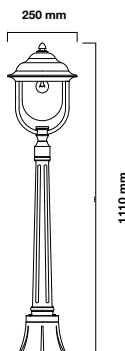

Pole Lamp

VT-851

Box Qty.
1 Pcs

7530

3800157630061

Voltage: **AC:220-240V,50Hz**
Max.Watts: **60W**
IP Rating: **IP44**
Holder: **E27**
Color of Fixture: **Black**
Body Type: **Aluminium+PC**
Size: **250x1110mm**