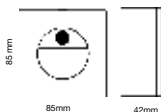

Sensor Compatible: **Sensor Included**
Voltage/Frequency: **AC:100-240V, 50/60Hz**
Luminous Flux: **100lm**
LED Type: **SMD**
CRI: **>80**
PF **>0.5**

Beam Angle: **45°**
Body Type: **Die cast Aluminum**
Color of Fixture: **White**
Shape: **Square**
Dimension: **85x85x42mm**
Cutting Size: **85x85mm**