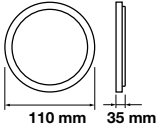

Emergency Pack:	Available	PF:	>0.9
Voltage/Frequency:	AC:85-265V,50/60Hz	Beam Angle:	120°
Luminous Flux:	800lm	Body Type:	Aluminium
LED Type:	SMD	Shape:	Round
CRI:	>80	Dimension:	Ø110x35mm