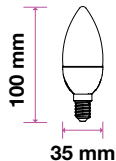

Live . Light . Life

www.vtacexports.com | www.v-tac.eu

V-TAC®

INNOVATIVE LED LIGHTING

E14-Clear Filament

4W VT-254D

EAN Code

278 - 2700K Warm White 3800157634250