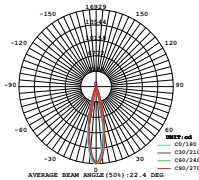

LUMINOUS INTENSITY DISTRIBUTION

Sensor Compatible:	Yes	PF:	>0.9
Voltage/Frequency:	AC:220-264V,50/60Hz	Beam Angle:	24°
Luminous Flux:	3500lm	Color of Fixture:	White
LED Type:	COB	Body Type:	Aluminium
CRI:	>80	Life span:	20,000 Hours
		Dimension:	92x165x192mm