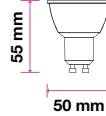

GU10-Lens-38°

6.5W VT-227D

EAN Code

195 - 3000K Warm White

3800157631600

196 - 4000K Day White

3800157631617

197 - 6400K White

3800157631624