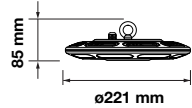

UFO-Highbay-120°
50w VT-9053

5554 - 4500K Day White
5555 - 6400K White

3800157620895
3800157620901

Box Qty.
4 Pcs