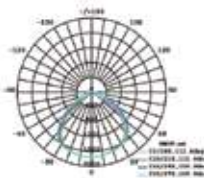

LUMINOUS INTENSITY DISTRIBUTION DIAGRAM