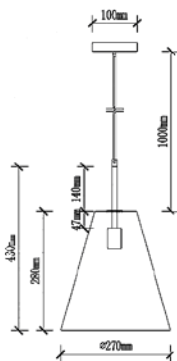

VT-7305

Designer Glass-Transparent

Box Qty.
4Pcs

SKU: 3881

EAN Code: 3800157620994

Material: Glass

Size: Ø270x1280mm