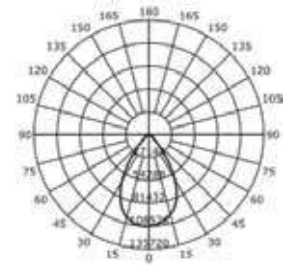

120 LUMENS + PER WATT
SUPER EFFICIENT

- Sensor Compatible: Yes
- Voltage/Frequency: AC:100-240V,50/60Hz
- Luminous Flux: 120000lm
- CRI: >70
- PF: >0.9
- Beam Angle: 60°
- Color of Fixture: Black
- Body Type: Die Cast Aluminium
- IP Rating: IP65
- Dimension: 748x762x154mm