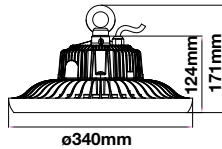

UFO Series

150W VT-9-150 EAN Code

560 - 4000K Day White 3800157632850
561 - 6400K White 3800157632867

Optional

Daylight Sensor
SKU - 1369

Voltage/Frequency	LED Type	Beam Angle	Body Type	Dimension	Life span	Box Qty.
AC:220-240V,50Hz	SMD	90°	Die cast Aluminum	Ø340x171mm	30,000 Hours	2