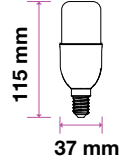

E27-LED Plastic Bulbs

8W VT-237

EAN Code

144 - 3000K Warm White 3800157627573
145 - 4000K Day White 3800157627580
146 - 6400K White 3800157627597