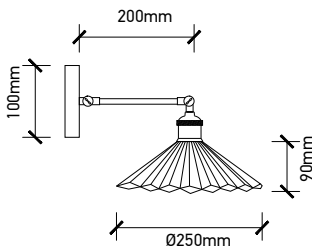

VT-7180

Transparent Glass-V Shape

Box Qty.
8Pcs

SKU: 3863
EAN Code: 3800157620734
Material: Glass+Metal
Size: Ø250x90mm