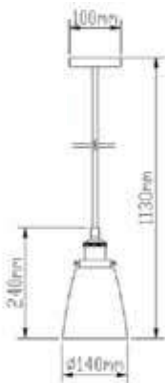

Box Qty.
8Pcs

SKU: 3735
EAN Code: 3800157611084
Material: Glass+Metal
Size: 140x240x1130mm

VT-7185
Transparent Glass-Metal Series