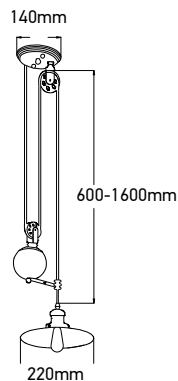

VT-7118

Pendant-Hemp Rope

Box Qty.
12Pcs

SKU: 3754
EAN Code: 3800157611275
Material: Rope
Size: 45x57x1500mm

VT-7251

Globe-Chrome Canopy

Box Qty.
4Pcs

SKU: 3839
EAN Code: 3800157616744
Material: Acrylic Glass
Size: 250x250x1300mm