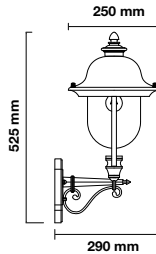

Wall Lamp

VT-853

Box Qty.
6 Pcs

7532

3800157630085

Voltage: AC:220-240V,50Hz
Max.Watts: 60W
IP Rating: IP44
Holder: E27
Color of Fixture: Matt Black
Body Type: Aluminium, Glass
Size: 290x250x525mm