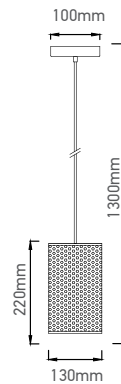

Box Qty.
10Pcs

SKU: 3828
EAN Code: 3800157616638
Material: Metal
Size: 130x220x1300mm