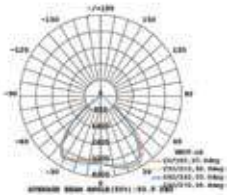

LUMINOUS INTENSITY DISTRIBUTION DIAGRAM