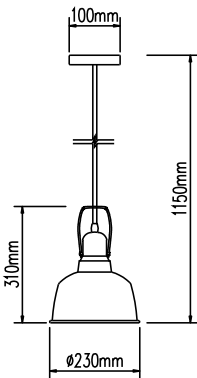

Box Qty.
8Pcs

SKU: 3728
EAN Code: 3800157611015
Material: Aluminium
Size: 230x310x1150mm

VT-7422-WH
Aluminium Shade-White