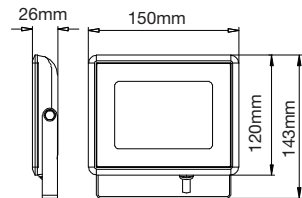

E Series-White Body

20w VT-4021W

5949 - 3000K Warm White 3800157625425
5950 - 4000K Day White 3800157625432
5951 - 6500K White 3800157625449

Box Qty.
20 Pcs

IP65
RATING

Sensor Compatible: Yes
Voltage/Frequency: AC:220-240V,50/60Hz
Luminous Flux: 1700lm
CRI: >70
PF: >0.9
Beam Angle: 110°
Color of Fixture: White
Body Type: Aluminium
IP Rating: IP65
Dimension: 150x143x26mm