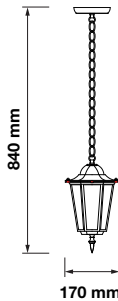

Ceiling Lamp

VT-752-B

3800157616256

7072

Voltage: AC:220-240V,50Hz
Max.Watts: 40W
IP Rating: IP44
Holder: E27
Color of Fixture: Matt Black
Body Type: Aluminium+Glass
Size: 170x840mm