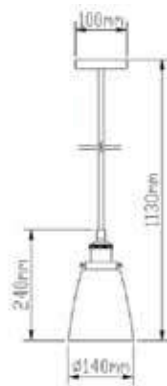

Box Qty.
12Pcs

SKU: 3736
EAN Code: 3800157611091
Material: Glass+Metal
Size: 140x240x1130mm