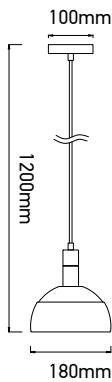

Box Qty.
12Pcs

SKU: 3920
EAN Code: 3800157626156
Material: Plastic+Aluminium
Size: 180x100x1200mm

VT-7100-B
Pendant-Aluminium Shade-Black