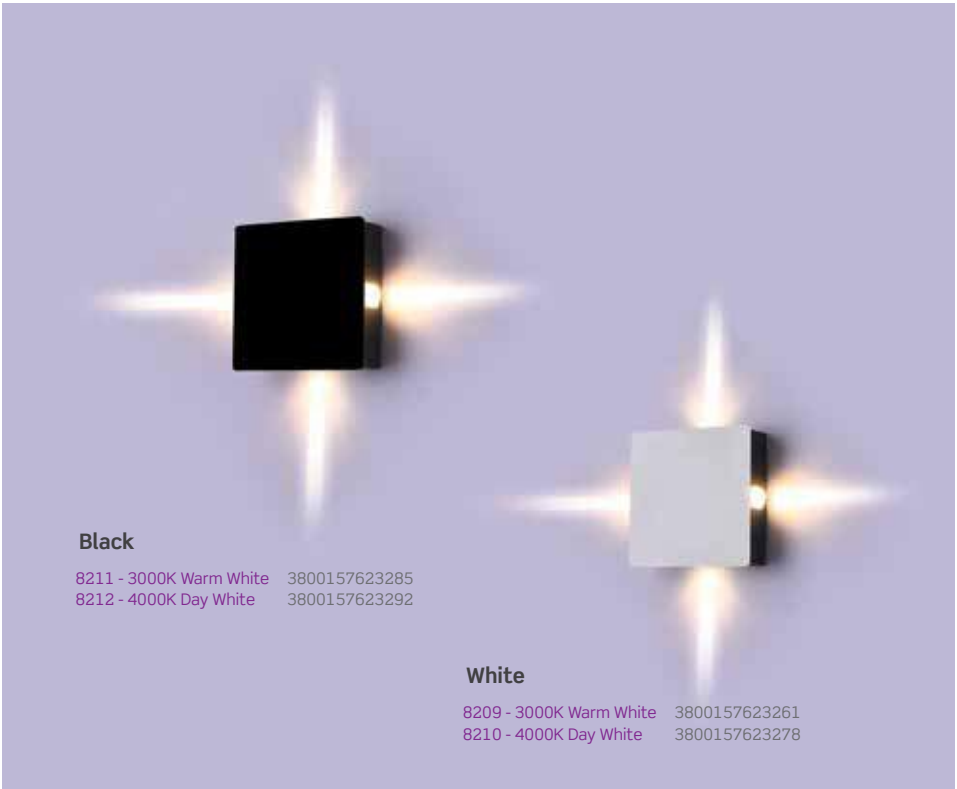

Black

8211 - 3000K Warm White 3800157623285
8212 - 4000K Day White 3800157623292

White

8209 - 3000K Warm White 3800157623261
8210 - 4000K Day White 3800157623278

Square-IP65

4W VT-704

Box Qty.
20Pcs

IP65
RATING

Sensor Compatible: Yes
Voltage/Frequency: AC:220-240V,50/60Hz
Luminous Flux: 440lm
IP Rating: IP65
CRI: >80

PF: >0.5
Beam Angle: 360°
Body Type: Aluminium+Acrylic
Dimension: 150x150x50mm