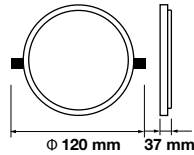

Edge Panels

15W VT-615RD EAN Code

620 - 3000K Warm White 3800157630610
621 - 4000K Day White 3800157630627
622 - 6400K White 3800157630634

1500
Lumens

>80
CRI

>0.5
PF

Cutting Size

Ø 95 mm

QUICK CONNECTOR

Voltage/Frequency	LED Type	Beam Angle	Body Type	Dimension	Life span	Box Qty.
AC:220-240V,50Hz	SMD	120°	ABS+Plastic	120x37mm	30,000 Hours	40

Edge Panels

15W VT-615SQ EAN Code

617 - 3000K Warm White 3800157630580
618 - 4000K Day White 3800157630597
619 - 6400K White 3800157630603

1500
Lumens

>80
CRI

>0.5
PF