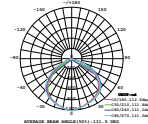

PIR-Slimline-Black Body

30w

VT-4933PIRB

5819 - 3000K Warm White 3800157614931
5821 - 6400K White 3800157614955

Box Qty.
20 Pcs

Detection Angle: **120°**
Detection Distance: **2-8m**
Voltage/Frequency: **AC:220-240V,50/60Hz**
Luminous Flux: **2550lm**
CRI: **>70**
PF: **>0.9**
Beam Angle: **100°**
Color of Fixture: **Black**
Body Type: **Die Cast Aluminium**
IP Rating: **IP44**
Dimension: **217x231x59mm**

PIR-Slimline-Black Body

50w

VT-4955PIRB

5837 - 3000K Warm White 3800157615112
5838 - 4000K Day White 3800157615129
5839 - 6400K White 3800157615136

Box Qty.
10 Pcs

Detection Angle: **120°**
Detection Distance: **2-8m**
Voltage/Frequency: **AC:220-240V,50/60Hz**
Luminous Flux: **4250lm**
CRI: **>70**
PF: **>0.9**
Beam Angle: **100°**
Color of Fixture: **Black**
Body Type: **Die Cast Aluminium**
IP Rating: **IP44**
Dimension: **237x251x62mm**