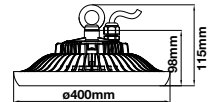

UFO-Highbay-120° 200W VT-9215

5581 - 4000K Day White
5582 - 6400K White

3800157622066
3800157622073

Box Qty.
2 Pcs

120°
BEAM ANGLE

Sensor Compatible: **Yes**
Voltage/Frequency: **AC:220-240V,50Hz**
Luminous Flux: **16000lm**
LED Type: **SMD**
CRI: **>70**

PF: **>0.9**
Beam Angle: **120°**
Body Type: **Die Cast Aluminium**
IP Rating: **IP44**
Dimension: **400x115mm**

UFO-Highbay-90° 200W VT-9205

5583 - 4000K Day White
5584 - 6400K White

3800157622080
3800157622097

Box Qty.
2 Pcs

90°
BEAM ANGLE

Sensor Compatible: **Yes**
Voltage/Frequency: **AC:220-240V,50Hz**
Luminous Flux: **16000lm**
LED Type: **SMD**
CRI: **>70**

PF: **>0.9**
Beam Angle: **90°**
Body Type: **Die Cast Aluminium**
IP Rating: **IP44**
Dimension: **400x115mm**