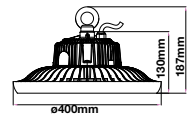

UFO-High Lumen-Meanwell Driver
200w VT-9217

5594 - 6400K White

3800157622363

Box Qty.
2 Pcs

5 V-TAC® PRO
YEAR WARRANTY

Sensor Compatible:	Yes	PF:	> 0.9
Voltage/Frequency:	AC:100-240V,50/60Hz	Beam Angle:	120°
Luminous Flux:	26000lm	Body Type:	Die Cast Aluminium
LED Type:	SMD	IP Rating:	IP65
CRI:	>70	Dimension:	400x187mm

UFO-High Lumen-Meanwell Driver
200w VT-9207

5595 - 4000K White

3800157622370

Box Qty.
2 Pcs

5 V-TAC® PRO
YEAR WARRANTY

Sensor Compatible:	Yes	PF:	> 0.9
Voltage/Frequency:	AC:100-240V,50/60Hz	Beam Angle:	90°
Luminous Flux:	26000lm	Body Type:	Die Cast Aluminium
LED Type:	SMD	IP Rating:	IP65
CRI:	>70	Dimension:	400x187mm