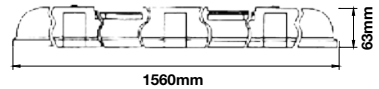

**2 LED TUBES
INCLUDED**