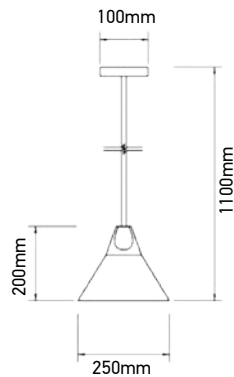

Box Qty.
8Pcs

SKU: 3757
EAN Code: 3800157611305
Material: Aluminium+Wooden Top
Size: 250x200x1100mm