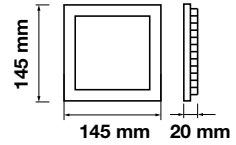

Cutting Size: 125x125mm

Emergency Pack: **Available**
Voltage/Frequency: **AC:85-265V,50/60Hz**
Luminous Flux: **800lm**

LED Type: **SMD**
CRI: **>80**
PF: **>0.9**

Beam Angle: **120°**
Body Type: **Aluminium(PKW)**
Shape: **Square**
Dimension: **145x145x20mm**