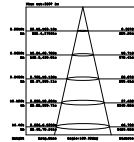

PIR-Slimline-White Body

30w

VT-4933PIRW

5822 - 3000K Warm White 3800157614962
5823 - 4000K Day White 3800157614979
5824 - 6400K White 3800157614986

Box Qty.
20 Pcs

Detection Angle: **120°**
Detection Distance: **2-8m**
Voltage/Frequency: **AC:220-240V,50/60Hz**
Luminous Flux: **2550lm**
CRI: **>70**
PF: **>0.9**
Beam Angle: **100°**
Color of Fixture: **White**
Body Type: **Die Cast Aluminium**
IP Rating: **IP44**
Dimension: **217x231x59mm**

PIR-Slimline-White Body

50w

VT-4955PIRW

5840 - 3000K Warm White 3800157615143
5841 - 4000K Day White 3800157615150
5842 - 6400K White 3800157615167

Box Qty.
10 Pcs

Detection Angle: **120°**
Detection Distance: **2-8m**
Voltage/Frequency: **AC:220-240V,50/60Hz**
Luminous Flux: **4250lm**
CRI: **>70**
PF: **>0.9**
Beam Angle: **100°**
Color of Fixture: **White**
Body Type: **Die Cast Aluminium**
IP Rating: **IP44**
Dimension: **237x251x62mm**