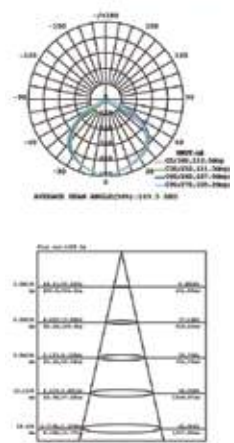

LUMINOUS INTENSITY DISTRIBUTION DIAGRAM

Slimline-Black Body

20W VT-20-B

- 439 - 3000K Warm White
- 440 - 4000K Day White
- 441 - 6400K White

EAN Code
3800157630955
3800157630962
3800157630979