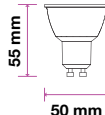

480
Lumens

60w
EQ.Watts

GU10
Base

>80
CRI

>0.5
PF

Voltage/Frequency	LED Type	Beam Angle	Body Type	Dimension	Life span	Box Qty.
AC:220-240V,50Hz	SMD	110°	Plastic	Ø50x 55mm	30,000 Hours	200

GU10-Lens-110°

6.5W VT-247D

EAN Code

- 198 - 3000K Warm White
- 199 - 4000K Day White
- 200 - 6400K White

- 3800157631631
- 3800157631648
- 3800157631655