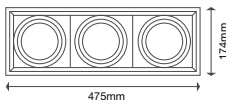

AR111-Accessories

Box Qty.
12 Pcs

Model No: **VT-7223-B**
SKU Code: **3583**
Base: **3XAR111**
Material: **Aluminium**
Color of Fixture: **Black**
Dimension: **475x174mm**
Cutting Size: **455x168 mm**
EAN Code: **3800157607087**