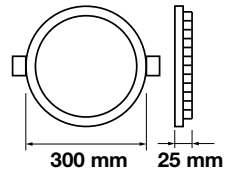

Box Qty.
10 Pcs

Cutting Size: \varnothing 285mm

Emergency Pack: **Available**
 Voltage/Frequency: **AC:85-265V,50/60Hz**
 Luminous Flux: **2000lm**

LED Type: **SMD**
 CRI: **>80**
 PF: **>0.5**

Beam Angle: **120°**
 Body Type: **Aluminium+Chrome**
 Shape: **Round**
 Dimension: **\varnothing 300x25mm**