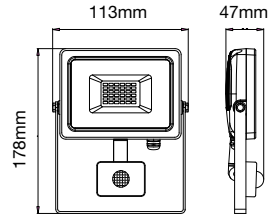

PIR-Slimline-Black Body

10w VT-4911PIRB

5783 - 3000K Warm White 3800157614573

Box Qty.
20 Pcs

- Detection Angle: 120°
- Detection Distance: 2-8m
- Voltage/Frequency: AC:220-240V,50/60Hz
- Luminous Flux: 800lm
- CRI: >70
- PF: >0.9
- Beam Angle: 100°
- Color of Fixture: Black
- Body Type: Die Cast Aluminium
- IP Rating: IP44
- Dimension: 113x178x47mm