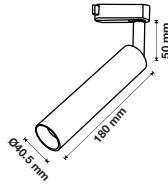

4 Line Tracklights-Black Body

7W VT-407-B EAN Code

- 353 - 3000K Warm White 3800157633963
- 354 - 4000K Day White 3800157633970
- 355 - 5000K White 3800157633987

420 Lumens | **>90** CRI | **>0.5** PF