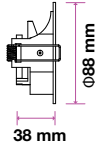

Fitting-Round-GU10

Box Qty.
100 Pcs

Model No: VT-786
SKU Code: 3612
Base: GU10
Material: Aluminium
Shape: Round
Color of Fixture: White
Dimension: 88x38mm
Cutting Size: Ø75mm
EAN Code: 3800157607414