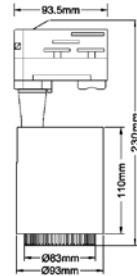

Sensor Compatible:	Yes	PF:	>0.9
Voltage/Frequency:	AC:220-240V,50/60Hz	Beam Angle:	20° ~ 60° (Adjustable)
Luminous Flux:	1450lm	Color of Fixture:	White
LED Type:	COB	Body Type:	Aluminium
CRI:	>95	Life span:	30,000 Hours
		Dimension:	Ø93x93.5x203mm