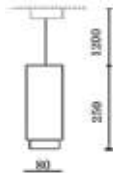

Fitting-Suspended-GU10

Box Qty.
9 Pcs

Model No: VT-864-G
SKU Code: 3111
Base: GU10
Material: Gypsum with metal
Shape: Round
Color of Fixture: White+Matt Rose Gold
Dimension: ø250x80mm
Cutting Size: N/A
EAN Code: 3800157634366

new!