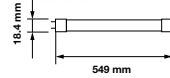

T5-Glass Plastic-60cm

8w VT-6005

Box Qty.
25 Pcs

6318 - 4000K Day White
6319 - 6500K White

3800157619271
3800157619288

EQ. Watts:	14w	PF:	>0.5	On/Off:	>15,000
Voltage/Frequency:	AC:220-240V,50Hz	Beam Angle:	160°	Life span:	20,000 Hours
Luminous Flux:	800lm	Body Type:	Glass with PET	Gross weight:	120g
LED Type:	SMD	Holder:	G5	Dimension:	18.4x549mm
CRI:	>80	Instant start :	0-100% in < 1s		

T5-Glass Plastic-120cm

16w VT-1225

Box Qty.
25 Pcs

6320 - 4000K Day White
6321 - 6500K White

3800157619295
3800157619301