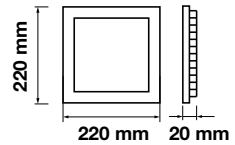

Cutting Size: 195x195mm

Emergency Pack: **Available**
Voltage/Frequency: **AC:85-265V,50/60Hz**
Luminous Flux: **2200lm**

LED Type: **SMD**
CRI: **>80**
PF: **>0.9**

Beam Angle: **120°**
Body Type: **Aluminium(PKW)**
Shape: **Square**
Dimension: **220x220x20mm**