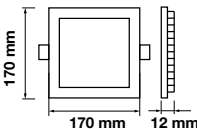

Cutting Size: 155x155mm

Emergency Pack:	Available	PF:	>0.6
Voltage/Frequency:	AC:85-265V,50/60Hz	Beam Angle:	120°
Luminous Flux:	1000lm	Body Type:	Aluminium
LED Type:	SMD	Shape:	Square
CRI:	>80	Dimension:	170x170x12mm