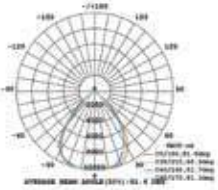

LUMINOUS INTENSITY DISTRIBUTION DIAGRAM