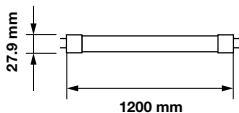

V-TAC®

INNOVATIVE LED LIGHTING

Live . Light . Life
www.vtacexports.com | www.v-tac.eu

120+ LUMENS
PER WATT

SUPER EFFICIENT

G13-T8 -Nano Plastic Tube-120CM

18W VT-122 EAN Code

688 - 3000K Warm White 3800157632911
672 - 4000K Day White 3800157632928
673 - 6400K White