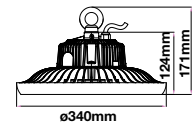

UFO-High Lumen-Meanwell Driver

100w VT-9117

5585 - 4000K Day White
5586 - 6400K White

3800157622271
3800157622288

Box Qty.
4 Pcs

Sensor Compatible:	Yes	PF:	> 0.9
Voltage/Frequency:	AC:100-240V,50/60Hz	Beam Angle:	120°
Luminous Flux:	13000lm	Body Type:	Die Cast Aluminium
LED Type:	SMD	IP Rating:	IP65
CRI:	> 70	Dimension:	280x165mm

UFO-High Lumen-Meanwell Driver

150w VT-9167

5592 - 6400K White

3800157622349

Box Qty.
2 Pcs

Sensor Compatible:	Yes	PF:	> 0.9
Voltage/Frequency:	AC:100-240V,50/60Hz	Beam Angle:	90°
Luminous Flux:	19500lm	Body Type:	Die Cast Aluminium
LED Type:	SMD	IP Rating:	IP65
CRI:	> 70	Dimension:	340x171mm