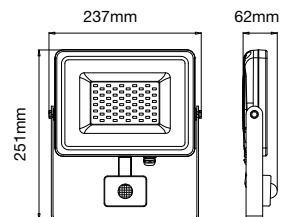

PIR-Slimline-White Body

30w

VT-4933PIRW

5822 - 3000K Warm White 3800157614962
5823 - 4000K Day White 3800157614979
5824 - 6400K White 3800157614986

Box Qty.
20 Pcs

Detection Angle: **120°**
Detection Distance: **2-8m**
Voltage/Frequency: **AC:220-240V,50/60Hz**
Luminous Flux: **2550lm**
CRI: **>70**
PF: **>0.9**
Beam Angle: **100°**
Color of Fixture: **White**
Body Type: **Die Cast Aluminium**
IP Rating: **IP44**
Dimension: **217x231x59mm**

PIR-Slimline-White Body

50w

VT-4955PIRW

5840 - 3000K Warm White 3800157615143
5841 - 4000K Day White 3800157615150
5842 - 6400K White 3800157615167

Box Qty.
10 Pcs

Detection Angle: **120°**
Detection Distance: **2-8m**
Voltage/Frequency: **AC:220-240V,50/60Hz**
Luminous Flux: **4250lm**
CRI: **>70**
PF: **>0.9**
Beam Angle: **100°**
Color of Fixture: **White**
Body Type: **Die Cast Aluminium**
IP Rating: **IP44**
Dimension: **237x251x62mm**