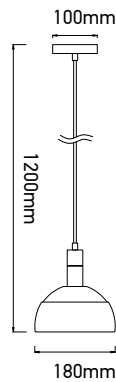

Box Qty.
12Pcs

SKU: 3925
EAN Code: 3800157626200
Material: Plastic+Aluminium
Size: 180x100x1200mm