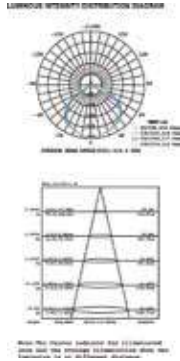

I Series-White Body

10w VT-4611W

5899 - 4500K Day White 3800157619226
5900 - 6000K White 3800157619233

Box Qty.
20 Pcs

IP65
RATING

Sensor Compatible: Yes
Voltage/Frequency: AC:200-240V,50Hz
Luminous Flux: 850lm
CRI: >70
PF: >0.9
Beam Angle: 110°
Color of Fixture: White
Body Type: Aluminium
IP Rating: IP65
Dimension: 122x105x30mm