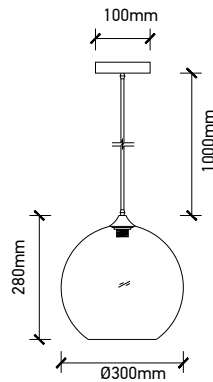

Box Qty.
8Pcs

SKU: 3866
EAN Code: 3800157620765
Material: Glass+Metal
Size: 300x280x1000mm

Box Qty.
8Pcs

SKU: 3865
EAN Code: 3800157620758
Material: Glass+Metal
Size: 300x280x1000mm