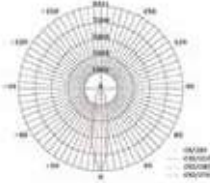

5 V-TAC® PRO
YEAR WARRANTY

Sensor Compatible:	Yes	PF:	>0.9
Voltage/Frequency:	AC:220-240V,50/60Hz	Beam Angle:	24°
Luminous Flux:	2850lm	Color of Fixture:	Black+White
LED Type:	COB	Body Type:	Aluminium
CRI:	>80	Life span:	30,000 Hours
		Dimension:	224x100x215mm