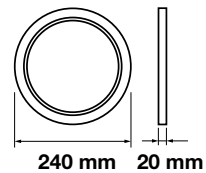

Beam Angle: **120°**
Body Type: **Aluminium(PKW)**
Shape: **Square**
Dimension: **220x220x20mm**

SG Series-Round

22W VT-2200 RD

4833 - 6400K White

3800230622662

Box Qty.
20 Pcs

Cutting Size: \varnothing 220mm