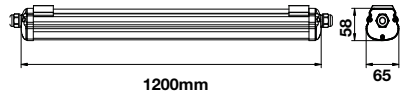

Waterproof-Emergency Kit

36W VT-1250

Box Qty. **12 Pcs**

6448 - 4000K Day White
6449 - 6500K White

3800157632126
3800157632133

**Waterproof
Emergency Kit**

Charging Time: 24 Hours
Emergency Operation Time: 3 Hours
Emergency Switch on time: <1 Second

Voltage/Frequency:	AC:220-240V,50/60Hz	PF:	>0.9	O/P Emmergency:	7W Max
Battery Type:	9.6V 2200mAh Ni-Cd	Beam Angle:	120°	Ambient Temp:	50 max
Luminous Flux:	2880lm	Body Type:	ABS+PC	Gross weight:	1.9 kg
LED Type:	SMD	IP Rating:	IP65	Dimension:	1200x76x66mm
CRI:	>70	Life span:	20,000 Hours		

Waterproof-Emergency Kit

48W VT-1550

Box Qty. **12 Pcs**

6446 - 4000K Day White
6447 - 6500K White

3800157632102
3800157632119