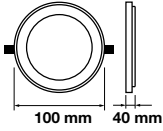

Cutting Size: $\varnothing 75\text{mm}$

Emergency Pack:	Available	PF:	>0.9
Voltage/Frequency:	AC:100-240V,50/60Hz	Beam Angle:	120°
Luminous Flux:	420lm	Body Type:	Aluminium+Glass
LED Type:	SMD	Shape:	Round
CRI:	>80	Dimension:	$\varnothing 100 \times 40\text{mm}$