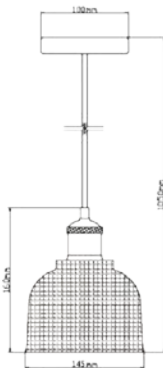

VT-7150-GG
Green Glass-Metal Series