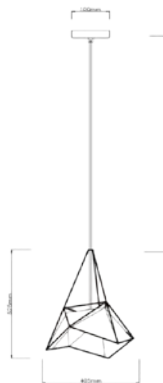

Box Qty.

SKU: 3944
EAN Code: 3800157630122
Material: Metal
Size: 400x540mm