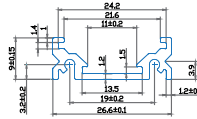

Model No:	VT-7103-T
SKU Code:	9985
Dimension:	26.5x9x1000mm
Color of Fixture:	Transparent
EAN Code:	3800230622150