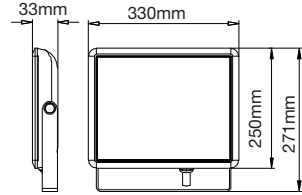

E Series-White Body

100w VT-40101W

5967 - 3000K Warm White 3800157625609
5968 - 4000K Day White 3800157625616
5969 - 6500K White 3800157625623

Box Qty.
5 Pcs

IP65
RATING

Sensor Compatible: Yes
Voltage/Frequency: AC:220-240V,50/60Hz
Luminous Flux: 8500lm
CRI: >70
PF: >0.9
Beam Angle: 110°
Color of Fixture: White
Body Type: Aluminium
IP Rating: IP65
Dimension: 330x271x33mm