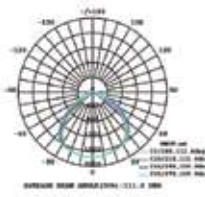

LUMINOUS INTENSITY DISTRIBUTION DIAGRAM