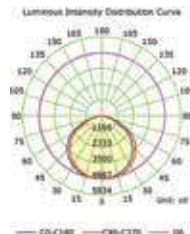

Streetlight
150w VT-15156ST

5499 - 4000K Day White
5500 - 6400K White

3800157623582
3800157623599

Box Qty.
1 Pcs

316mm

635mm

80 mm

Sensor Compatible:	Yes	PF:	>0.9
Voltage/Frequency:	AC:190-240V,50/60Hz	Beam Angle:	100°
Luminous Flux:	12000lm	Body Type:	Die Cast Aluminium
LED Type:	SMD	IP Rating:	IP65
CRI:	>70	Dimension:	316x635x80mm