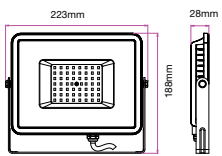

Slimline-White Body

50W VT-50-W

- 409 - 3000K Warm White
- 410 - 4000K Day White
- 411 - 6400K White

EAN Code
3800157636001
3800157629096
3800157629102

IP65
RATING

- 4000 Lumens
- SMD LED Type
- >80 CRI
- >0.9 PF
- AC:220-240V,50Hz Voltage/Frequency

Beam Angle	Body Type	Dimension	Life span	Box Qty.
100°	Die casting Aluminium	223x188x28mm	30,000 Hours	8