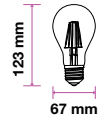

PF: **>0.4**
 Beam Angle: **300°**
 Base: **E27**
 Body Type: **Glass**
 Dimension: **60x107mm**

Amber Cover -Filament-A60-E27

8w VT-1958

4472 - 2200K Warm White 3800157609067

 Box Qty. **50 Pcs**

EQ. Watts: **60w**
 Voltage/Frequency: **AC:220-240V,50Hz**
 Luminous Flux: **720lm**
 Commercial Type: **A67**
 LED Type: **Filament**
 CRI: **>80**