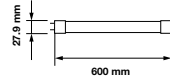

Dummy Starter Included

EQ. Watts:	18w	PF:	>0.5	On/Off:	>15,000
Voltage/Frequency:	AC:220-240V,50Hz	Beam Angle:	160°	Life span:	20,000 Hours
Luminous Flux:	850lm	Body Type:	Nano Plastic	Gross weight:	126.4g
LED Type:	SMD	Holder:	G13	Dimension:	27.9x600mm
CRI:	>80	Instant start :	0-100% in < 1s