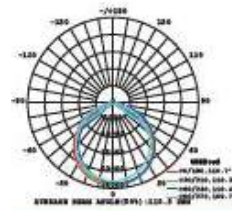

UFO-High Lumen-Meanwell Driver

500w VT-9500

5607 - 4000K Day White
5608 - 6400K White

3800157625050
3800157625067

Box Qty.
1 Pcs

5 YEAR WARRANTY

Sensor Compatible:	Yes	PF:	> 0.9
Voltage/Frequency:	AC:90-295V,50Hz	Beam Angle:	120°
Luminous Flux:	65000lm	Body Type:	Die Cast Aluminium
LED Type:	SMD	IP Rating:	IP65
CRI:	> 80	Dimension:	Ø360