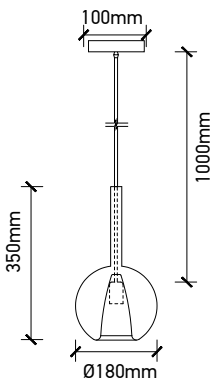

VT-7304-GW
Double Glass-Gungrey-White

Box Qty.
8Pcs

SKU: 3876
EAN Code: 3800157620949
Material: Glass+Metal
Size: 250x420x1000mm

VT-7181-GW
Double Glass-Gungrey-White

Box Qty.
9Pcs

SKU: 3877
EAN Code: 3800157620956
Material: Glass+Metal
Size: 180x350x1000mm