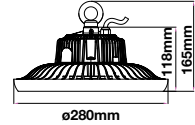

UFO-High Lumen-Meanwell Driver

100w VT-9117

5585 - 4000K Day White
5586 - 6400K White

3800157622271
3800157622288

Box Qty.
4 Pcs

Sensor Compatible:	Yes	PF:	> 0.9
Voltage/Frequency:	AC:100-240V,50/60Hz	Beam Angle:	120°
Luminous Flux:	13000lm	Body Type:	Die Cast Aluminium
LED Type:	SMD	IP Rating:	IP65
CRI:	> 70	Dimension:	280x165mm

UFO-High Lumen-Meanwell Driver

150w VT-9167

5592 - 6400K White

3800157622349

Box Qty.
2 Pcs

Sensor Compatible:	Yes	PF:	> 0.9
Voltage/Frequency:	AC:100-240V,50/60Hz	Beam Angle:	90°
Luminous Flux:	19500lm	Body Type:	Die Cast Aluminium
LED Type:	SMD	IP Rating:	IP65
CRI:	> 70	Dimension:	340x171mm