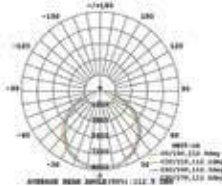

UFO-High Lumen-Meanwell Driver
200w VT-9217

5594 - 6400K White

3800157622363

Box Qty.
2 Pcs

5 V-TAC® PRO
YEAR WARRANTY

Sensor Compatible:	Yes	PF:	> 0.9
Voltage/Frequency:	AC:100-240V,50/60Hz	Beam Angle:	120°
Luminous Flux:	26000lm	Body Type:	Die Cast Aluminium
LED Type:	SMD	IP Rating:	IP65
CRI:	>70	Dimension:	400x187mm

UFO-High Lumen-Meanwell Driver
200w VT-9207

5595 - 4000K White

3800157622370

Box Qty.
2 Pcs

5 V-TAC® PRO
YEAR WARRANTY

Sensor Compatible:	Yes	PF:	> 0.9
Voltage/Frequency:	AC:100-240V,50/60Hz	Beam Angle:	90°
Luminous Flux:	26000lm	Body Type:	Die Cast Aluminium
LED Type:	SMD	IP Rating:	IP65
CRI:	>70	Dimension:	400x187mm