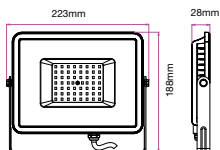

LUMINOUS INTENSITY DISTRIBUTION DIAGRAM

Slimline-Grey Body

50W VT-50-G

- 463 - 3000K Warm White
- 464 - 4000K Day White
- 465 - 6400K White

EAN Code
3800157631198
3800157631204
3800157631211

4000
Lumens

SMD
LED Type