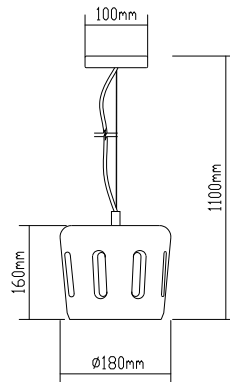

Box Qty.
4Pcs

SKU: 3853
EAN Code: 3800157619028
Material: Concrete
Size: 180x160x1100mm