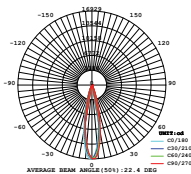

LUMINOUS INTENSITY DISTRIBUTION

Sensor Compatible:	Yes	PF:	>0.9
Voltage/Frequency:	AC:220-240V,50/60Hz	Beam Angle:	22°
Luminous Flux:	2300lm	Color of Fixture:	Black
LED Type:	COB	Body Type:	Die Cast Aluminium
CRI:	>80	Life span:	20,000 Hours
		Dimension:	106x208x206mm