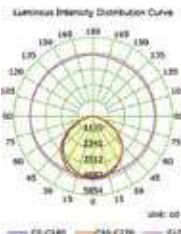

Streetlight-High Lumen
30w VT-15131ST

5473 - 6000K White

Box Qty.
1 Pcs

IP65
RATING

120 LUMENS PER WATT
SUPER EFFICIENT

Sensor Compatible:	Yes	PF:	>0.95
Voltage/Frequency:	AC:100-240V,50/60Hz	Beam Angle:	100°
Luminous Flux:	3720lm	Body Type:	Die Cast Aluminium
LED Type:	SMD	IP Rating:	IP65
CRI:	>75	Dimension:	400x180x55mm

Streetlight-High Lumen
50w VT-15151ST

5475 - 4500K Day White
5476 - 6000K White

3800157608770
3800157608787

Box Qty.
1 Pcs

IP65
RATING

120 LUMENS PER WATT
SUPER EFFICIENT

Sensor Compatible:	Yes	PF:	>0.95
Voltage/Frequency:	AC:100-240V,50Hz	Beam Angle:	100°
Luminous Flux:	6200lm	Body Type:	Die Cast Aluminium
LED Type:	SMD	IP Rating:	IP65
CRI:	>75	Dimension:	477x216x55mm