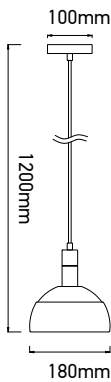

VT-7100-P
Pendant-Aluminium Shade-Pink

Box Qty.
12Pcs

SKU: 3923
EAN Code: 3800157626187
Material: Plastic+Aluminium
Size: 180x100x1200mm

VT-7100-R
Pendant-Aluminium Shade-Red

Box Qty.
12Pcs

SKU: 3924
EAN Code: 3800157626194
Material: Plastic+Aluminium
Size: 180x100x1200mm