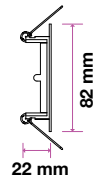

Fitting-Square-GU10

Box Qty.
100 Pcs

Model No: VT-7227SQ-SS
SKU Code: 3474
Base: GU10
Material: Ferrum
Shape: Square
Color of Fixture: Stainless Steel
Dimension: 82x82x22mm
Cutting Size: 74x74mm
EAN Code: 3800157605939