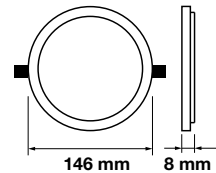

Cutting Size: $\varnothing 130\text{mm}$

Emergency Pack: **Available**
Voltage/Frequency: **AC:85-265V,50/60Hz**
Luminous Flux: **1500lm**

LED Type: **SMD**
CRI: **>80**
PF: **>0.9**

Beam Angle: **120°**
Body Type: **Aluminium**
Shape: **Round**
Dimension: **$\varnothing 146 \times 8\text{mm}$**