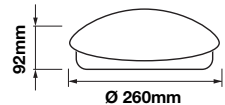

Sensor Compatible: **Yes**
Voltage/Frequency: **AC:220-240V,50Hz**
Luminous Flux: **840lm**
IP Rating: **IP20**
CRI: **>80**
PF: **>0.5**

Beam Angle: **120°**
Color of Fixture: **White**
Body Type: **Iron+PMMA**
Shape: **Round**
Dimension: **Ø260x92mm**