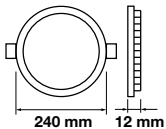

Cutting Size: $\varnothing 220\text{mm}$

Emergency Pack:	Available	PF:	>0.9
Voltage/Frequency:	AC:85-265V,50/60Hz	Beam Angle:	120°
Luminous Flux:	1800lm	Body Type:	Aluminium
LED Type:	SMD	Shape:	Round
CRI:	>80	Dimension:	$\varnothing 240 \times 12\text{mm}$