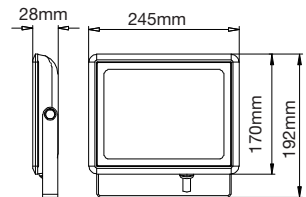

E Series-White Body

50W

VT-4051W

5961 - 3000K Warm White	3800157625548
5962 - 4000K Day White	3800157625555
5963 - 6500K White	3800157625562

Box Qty.
10 Pcs

IP65
RATING

Sensor Compatible:	Yes
Voltage/Frequency:	AC:220-240V,50/60Hz
Luminous Flux:	4250lm
CRI:	>70
PF:	>0.9
Beam Angle:	110°
Color of Fixture:	White
Body Type:	Aluminium
IP Rating:	IP65
Dimension:	245x192x28mm