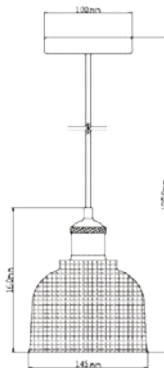

Box Qty.
12Pcs

SKU: 3731
EAN Code: 3800157611046
Material: Glass+Metal
Size: 145x160x1050mm

Box Qty.
12Pcs

SKU: 3733
EAN Code: 3800157611060
Material: Glass+Metal
Size: 145x160x1050mm