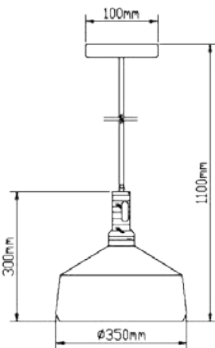

VT-7545-WH

Wooden Top Iron-White

Box Qty.
8Pcs

SKU: 3765
EAN Code: 3800157611381
Material: Iron+WOODEN TOP
Size: 350x300x1100mm