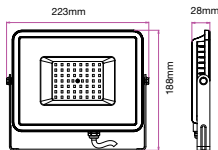

Slimline-Black Body

50W VT-50-B

- 406 - 3000K Warm White
- 407 - 4000K Day White
- 408 - 6400K White

EAN Code
3800157629218
3800157629072
3800157629089

IP65
RATING

- 4000 Lumens
- SMD LED Type
- >80 CRI
- >0.9 PF
- AC:220-240V,50Hz Voltage/Frequency

Beam Angle	Body Type	Dimension	Life span	Box Qty.
100°	Die casting Aluminium	223x188x28mm	30,000 Hours	8