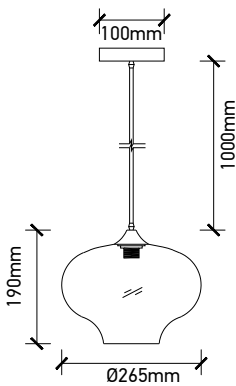

VT-7304-AW
Double Glass-Amber-White

Box Qty.
8Pcs

SKU: 3875
EAN Code: 3800157620932
Material: Glass+Metal
Size: Ø250x420x1000mm