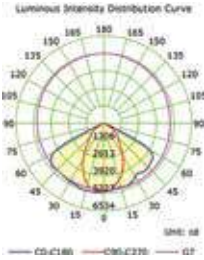

 **120°**
BEAM ANGLE

100⁺⁺ LM/W
HIGH LUMENS

NEW
LINEAR
LOWBAY

Narrow distribution fixtures are ideal for aisles or higher ceilings. Placing fixtures parallel to aisles is approximately 50% more efficient than a perpendicular alignment and decreases eye strain. This layout is also easier to control with motion sensors. Wide distribution fixtures are better suited for open areas.