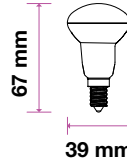

E14-LED Plastic Bulbs

3W VT-239

EAN Code

210 - 3000K Warm White 3800157631754
211 - 4000K Day White 3800157631761
212 - 6400K White 3800157631778