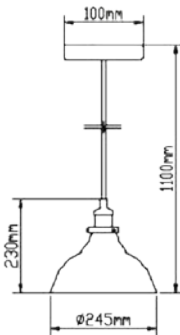

VT-7281-AG
Modern-Amber Glass Pendant

Box Qty.
4Pcs

SKU: 3886
EAN Code: 3800157621045
Material: Glass+Metal
Size: 285x440x1000mm

VT-7210
Glass-Metal Series

Box Qty.
8Pcs

SKU: 3730
EAN Code: 3800157611039
Material: Glass+Metal
Size: 245x230x1100mm