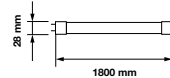

EQ. Watts:	80w	PF:	>0.9	On/Off:	>15,000
Voltage/Frequency:	AC:85-265V,50/60Hz	Beam Angle:	120°	Life span:	20,000 Hours
Luminous Flux:	3800lm	Body Type:	Aluminium+PC	Gross weight:	800g
LED Type:	SMD	Holder:	G13	Dimension:	28x1800mm
CRI:	>80	Instant start :	0-100% in < 1s