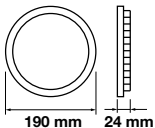

Emergency Pack:	Available	PF:	>0.6
Voltage/Frequency:	AC:85-265V,50/60Hz	Beam Angle:	120°
Luminous Flux:	1500lm	Body Type:	Aluminium+Chrome
LED Type:	SMD	Shape:	Round
CRI:	>80	Dimension:	Ø190x24mm