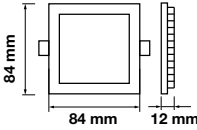

Premium Series-Square

3W VT-3075Q

6295 - 3000K Warm White	3800157616782
6296 - 4000K Day White	3800157616799
6297 - 6400K White	3800157616805

 Box Qty.
40 Pcs

Cutting Size: 74x73mm

Emergency Pack:	Available	PF:	>0.5
Voltage/Frequency:	AC:85-265V,50/60Hz	Beam Angle:	120°
Luminous Flux:	210lm	Body Type:	Aluminium
LED Type:	SMD	Shape:	Square
CRI:	>80	Dimension:	84x84x12mm