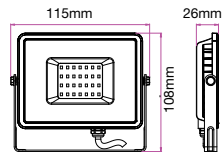

IP65
RATING

- **800** Lumens
- **SMD** LED Type
- **>80** CRI
- **>0.9** PF
- **AC:220-240V,50Hz** Voltage/Frequency

Beam Angle	Body Type	Dimension	Life span	Box Qty.
100°	Die casting Aluminium	115x108x26mm	30,000 Hours	20