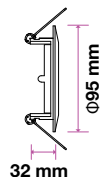

Fitting-Round-GU10

Box Qty.
100 Pcs

Model No: VT-775-SN
SKU Code: 3646
Base: GU10
Material: Aluminium
Shape: Round
Color of Fixture: Satin Nickel
Dimension: Ø95x32mm
Cutting Size: Ø85mm
EAN Code: 3800157617123