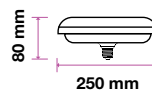

E27-Big Bulb & UFO

36W VT-235

EAN Code

219 - 3000K Warm White 3800157631846
220 - 4000K Day White 3800157631853
221 - 6400K White 3800157631860