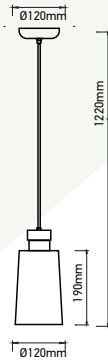

Pendant Light-Gold Lamp Shade

7W **VT-7333-G** Box Qty. **12Pcs**

3934 - 3000K Warm White 3800157628952
3928 - 4000K Day White 3800157626569

Built In LED

Voltage/Frequency:	AC:220-240V,50Hz	No. of LED:	14 pcs
Luminous Flux:	400lm	Material :	Metal Finish
LED Type:	SMD	Unit GW :	1.4 Kg
CRI:	>80	Life Span:	30,000 Hours
PF:	>0.5	Size :	Ø120xH190mm
Beam Angle:	120°