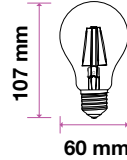

V-TAC®

INNOVATIVE LED LIGHTING

Live . Light . Life
www.vtacexports.com | www.v-tac.eu

120+ LUMENS
PER WATT
SUPER EFFICIENT

E27-Clear Filament

6W VT-256

EAN Code

287 - 2700K Warm White 3800157634656