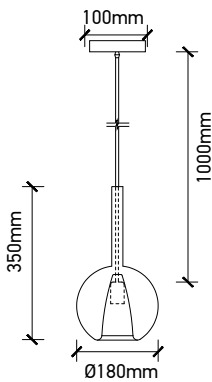

VT-7304-GW
Double Glass-Gungrey-White

Box Qty.
8Pcs

SKU: 3876
EAN Code: 3800157620949
Material: Glass+Metal
Size: 250x420x1000mm