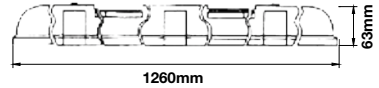

Waterproof Fitting-Tubes

36w VT-12023

Box Qty.
10 Pcs

6387 - 4000K Day White
6399 - 6400K White

3800157625036
3800157626385

**2 LED TUBES
INCLUDED**