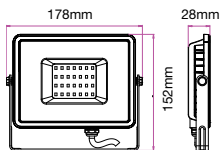

Slimline-Grey Body

30W VT-30-G

- 454 - 3000K Warm White
- 455 - 4000K Day White
- 456 - 6400K White

EAN Code
3800157631105
3800157631112
3800157631129