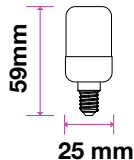

3800157632560

**180**
Lumens**20w**
EQ.Watts**E14**
Base**ST26**
Type**>80**
CRI**>0.4**
PF

Voltage/Frequency	LED Type	Beam Angle	Body Type	Dimension	Life span	Box Qty.
AC:220-240V,50Hz	SMD	150°	Thermoplastic	Ø25x59mm	30,000 Hours	400