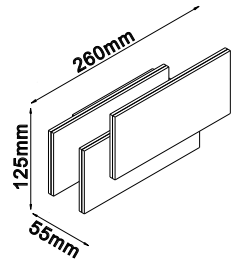

Modern Wall Lights

12w VT-712

Box Qty.
20Pcs

Sensor Compatible: **Yes**
Voltage/Frequency: **AC:100-240V,50/60Hz**
Luminous Flux: **1100lm**
IP Rating: **IP20**
CRI: **>80**

PF: **>0.5**
Beam Angle: **360°**
Body Type: **Aluminium+Acrylic**
Dimension: **260x125x55mm**