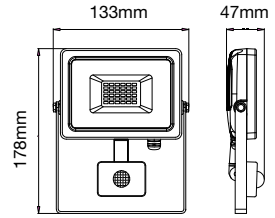

PIR-Slimline-White Body

10w VT-4810PIRW

5746 - 3000K Warm White 3800157608213
5747 - 4500K Day White 3800157608206

Box Qty.
20 Pcs

- Detection Angle: 120°
- Detection Distance: 2-8m
- Voltage/Frequency: AC:220-240V,50/60Hz
- Luminous Flux: 800lm
- CRI: >70
- PF: >0.9
- Beam Angle: 100°
- Color of Fixture: White
- Body Type: Die Cast Aluminium
- IP Rating: IP44
- Dimension: 133x178x47mm

PIR-Slimline-White Body

20w VT-4820PIRW

5756 - 3000K Warm White 3800157611688
5750 - 6000K White 3800157608879

Box Qty.
15 Pcs

- Detection Angle: 120°
- Detection Distance: 2-8m
- Voltage/Frequency: AC:220-240V,50/60Hz
- Luminous Flux: 1600lm
- CRI: >70
- PF: >0.9
- Beam Angle: 100°
- Color of Fixture: White
- Body Type: Die Cast Aluminium
- IP Rating: IP44
- Dimension: 185x211x50mm