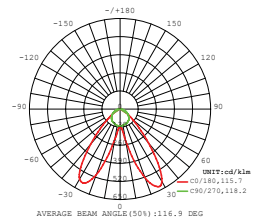

LED Linear Follow Trunking

1365 - 4000K Day White
3800157625692

50w VT-4550D

Box Qty.
2 Pcs

Sensor Compatible: **Yes**
Voltage/Frequency: **AC:220-240V,50/60Hz**
Luminous Flux: **8000lm**
LED Type: **SMD**
CRI: **>80**
PF: **>0.9**

5 V-TAC® PRO
YEAR WARRANTY

Color of Fixture: **White**
Body Type: **Steel**
Dimension: **1500mm**
ON/OFF Time: **>15000**
Life Span: **50,000 Hours**

V-TAC PERFORMANCE
160
LUMENS/WATT