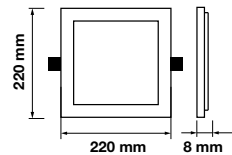

Cutting Size: 195x195mm

Emergency Pack: **Available**
Voltage/Frequency: **AC:85-265V,50/60Hz**
Luminous Flux: **2900lm**

LED Type: **SMD**
CRI: **>80**
PF: **>0.9**

Beam Angle: **120°**
Body Type: **Aluminium**
Shape: **Square**
Dimension: **220x220x8mm**