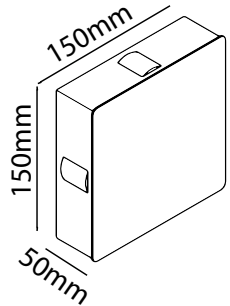

Black

8211 - 3000K Warm White 3800157623285
8212 - 4000K Day White 3800157623292

White

8209 - 3000K Warm White 3800157623261
8210 - 4000K Day White 3800157623278

Square-IP65

4W VT-704

Box Qty.
20Pcs

IP65
RATING

Sensor Compatible: Yes
Voltage/Frequency: AC:220-240V,50/60Hz
Luminous Flux: 440lm
IP Rating: IP65
CRI: >80

PF: >0.5
Beam Angle: 360°
Body Type: Aluminium+Acrylic
Dimension: 150x150x50mm