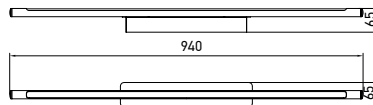

Voltage/Frequency: AC:220-240V,50Hz

No. of LED: 90 pcs

Luminous Flux: 1350lm

Material: Stainless Steel+Metal+PMMA

LED Type: SMD

Unit GW: 1.28 Kg

CRI: >80

Life Span: 20,000 Hours

PF: >0.8

Size: 940x65x65mm

Beam Angle: 120°

Built In **LED**