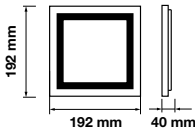

Emergency Pack:	Available	PF:	>0.9
Voltage/Frequency:	AC:85-265V,50/60Hz	Beam Angle:	120°
Luminous Flux:	1500lm	Body Type:	Aluminium
LED Type:	SMD	Shape:	Square
CRI:	>80	Dimension:	192x192x40mm