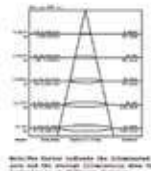

Slimline-Black/Grey Body

150w VT-49150GB

5858 - 3000K Warm White   3800157615327
5860 - 6400K White   3800157615341

Sensor Compatible: Yes
Voltage/Frequency: AC:220-240V,50/60Hz
Luminous Flux: 12750lm
CRI: >70
PF: >0.9
Beam Angle: 100°
Color of Fixture: Black+Grey
Body Type: Die Cast Aluminium
IP Rating: IP65
Dimension: 411x313x51mm

LUMINOUS INTENSITY DISTRIBUTION DIAGRAM