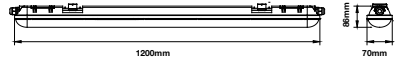

Waterproof Fitting

60W VT-1260 SMD

Box Qty.
9 Pcs

6062 - 6000K White

3800230625212