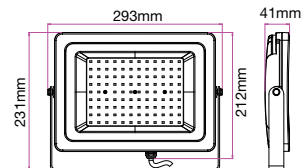

Slimline-White Body-White Wire

50w VT-4955W

5826 - 4000K Day White 3800157615006
5827 - 6400K White 3800157615013

Box Qty.
10 Pcs

IP65
RATING

Sensor Compatible: Yes
Voltage/Frequency: AC:220-240V,50/60Hz
Luminous Flux: 4250lm
CRI: >70
PF: >0.9
Beam Angle: 100°
Color of Fixture: White
Body Type: Die Cast Aluminium
IP Rating: IP65
Dimension: 237x194x38mm

Slimline-White Body-White Wire

100w VT-49100W

5844 - 4000K Day White 3800157615181
5845 - 6400K White 3800157615198

Box Qty.
4 Pcs

IP65
RATING

Sensor Compatible: Yes
Voltage/Frequency: AC:220-240V,50/60Hz
Luminous Flux: 8500lm
CRI: >70
PF: >0.9
Beam Angle: 100°
Color of Fixture: White
Body Type: Die Cast Aluminium
IP Rating: IP65
Dimension: 293x41x231mm