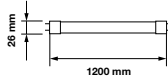

T8 Bread Tube-120cm

18w VT-1228-B

Box Qty.
25 Pcs

SKU-6322

3800157619318

EQ. Watts:	36w	PF:	>0.9	On/Off:	>15,000
Voltage/Frequency:	AC:180-240V,50Hz	Beam Angle:	160°	Life span:	20,000 Hours
Luminous Flux:	1530lm	Body Type:	Glass with PET	Gross weight:	320g
LED Type:	SMD	Holder:	G13	Dimension:	26x1200mm
CR:	>95	Instant start :	0-100% in < 1s