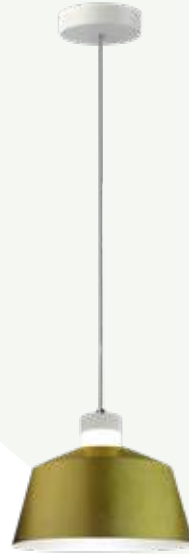

Pendant Light-Gold Lamp Shade

7W

VT-7444-G

Box Qty.
8Pcs

3936 - 3000K Warm White
3930 - 4000K Day White

3800157628976
3800157626583

Built In **LED**

Voltage/Frequency: AC:220-240V,50Hz
Luminous Flux: 400lm
LED Type: SMD
CRI: >80
PF: >0.5
Beam Angle: 120°

No. of LED: 14 pcs
Material : Metal Finish
Unit GW : 1.9 Kg
Life Span: 30,000 Hours
Size : Ø250xH190mm