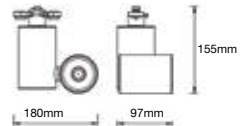

Sensor Compatible:	Yes	PF:	>0.9
Voltage/Frequency:	AC:220-240V,50/60Hz	Beam Angle:	24°
Luminous Flux:	1350lm	Color of Fixture:	Black
LED Type:	COB	Body Type:	Aluminium
CRI:	>95	Life span:	30,000 Hours
		Dimension:	180x97x155mm