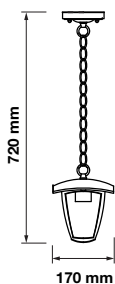

Ceiling Lamp

VT-735

Box Qty.
10 Pcs

7058

3800157612616

Voltage: AC:220-240V,50Hz
Max.Watts: 60W
IP Rating: IP44
Holder: E27
Color of Fixture: Black
Body Type: Aluminium+Glass
Size: 170x720mm