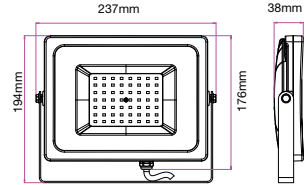

Slimline-White Body-White Wire

50w VT-4955W

5826 - 4000K Day White 3800157615006
5827 - 6400K White 3800157615013

Box Qty.
10 Pcs

IP65
RATING

Sensor Compatible: Yes
Voltage/Frequency: AC:220-240V,50/60Hz
Luminous Flux: 4250lm
CRI: >70
PF: >0.9
Beam Angle: 100°
Color of Fixture: White
Body Type: Die Cast Aluminium
IP Rating: IP65
Dimension: 237x194x38mm