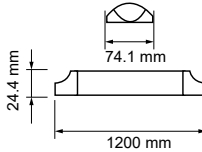

V-TAC®

INNOVATIVE LED LIGHTING

Live . Light . Life
www.vtacexports.com | www.v-tac.eu

Prismatic Fittings

40W VT-8-40

EAN Code

- 665 - 3000K Warm White 3800157632201
- 666 - 4000K Day White 3800157632218
- 667 - 6400K White 3800157632225

- **4800** Lumens
- **>80** CRI
- **>0.9** PF
- **<1s** Instant Start
- **15000** On/Off
- **0.84kg** Weight

Voltage/Frequency	LED Type	Beam Angle	Body Type	Dimension	Life span	Box Qty.
AC:220-240V,50Hz	SMD	110°	Plastic	1200x74.1x24.4mm	30,000 Hours	10