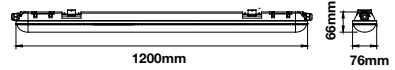

Waterproof Fitting
36w VT-1248

6200 - 4500K Day White
6201 - 6000K White

Box Qty.
12 Pcs

3800157603270
3800157603287

Voltage/Frequency:	AC:200-240V,50Hz	Beam Angle:	120°	On/Off:	>10,000
Luminous Flux:	2880lm	Body Type:	Plastic	Life span:	20,000 Hours
CRI:	>70	IP Rating:	IP65	Gross weight:	1.42 kg
PF:	>0.9	LED Type:	SMD	Dimension:	1200x76x66mm

Waterproof Fitting
48w VT-1548

6184 - 4500K Day White
6185 - 6000K White

Box Qty.
12 Pcs

3800157602389
3800157602396