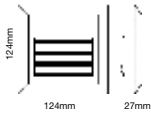

Sensor Compatible: **Yes**
Voltage/Frequency: **AC:100-240V,50/60Hz**
Luminous Flux: **60lm**
LED Type: **SMD**
CRI: **>80**
PF: **>0.5**

Beam Angle: **55°**
Body Type: **PC**
Color of Fixture: **Black**
Shape: **Square**
Dimension: **124x124x27mm**