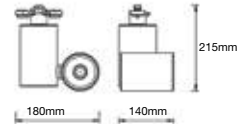

Sensor Compatible:	Yes	PF:	>0.9
Voltage/Frequency:	AC:220-264V,50/60Hz	Beam Angle:	24°
Luminous Flux:	2700lm	Color of Fixture:	Black
LED Type:	COB	Body Type:	Aluminium
CRI:	>95	Life span:	30,000 Hours
		Dimension:	180x140x215mm