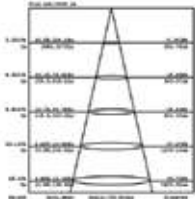

V-TAC®

INNOVATIVE LED LIGHTING

Live . Light . Life
www.vtacexports.com | www.v-tac.eu

LUMINOUS INTENSITY DISTRIBUTION DIAGRAM