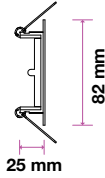

Fitting-Square-GU10

Box Qty.
100 Pcs

Model No: VT-779-CH-SQ
SKU Code: 3592
Base: GU10
Material: Zinc Alloy
Shape: Square
Color of Fixture: Chrome
Dimension: 82x82x25mm
Cutting Size: 74mm
EAN Code: 3800157607216

new!