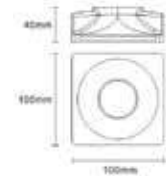

Fitting-Square-GU10

Box Qty.
40 Pcs

Model No: VT-859SQ
SKU Code: 3696
Base: GU10
Material: Gypsum
Shape: Square
Color of Fixture: White
Dimension: 100x100x40mm
Cutting Size: 103x103mm
EAN Code: 3800157633550