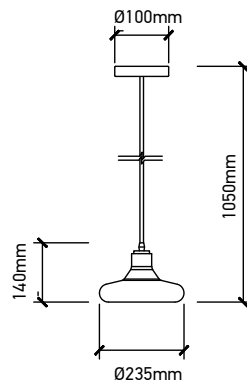

VT-7240

Transparent Glass-Wood Pendant

Box Qty.
8Pcs

SKU: 3820
 EAN Code: 3800157615457
 Material: Glass+Wood
 Size: 235x140x1050mm

VT-7015

3D Glass-Black Canopy

Box Qty.
10Pcs

SKU: 3830
EAN Code: 3800157616652
Material: Glass
Size: 150x140x1200mm