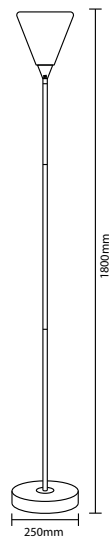

7056 3800157610704

Max. Watts: **60W**
Body Type: **ABS+Metal**
Holder: **E27**
Color: **Silver**
Dimension: **250x250x1800mm**

Floor Lamp-E27

VT-7600-SB

3703 3800157610766

Max. Watts: **60W**
 Body Type: **Metal With Sand Finish**
 Holder: **E27**
 Color: **Sand Black+Satin Nickel**
 Dimension: **140x200x1600mm**