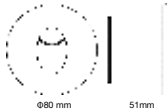

Beam Angle: **15°**
 Body Type: **Aluminium**
 Color of Fixture: **White**
 Shape: **Square**
 Dimension: **80x80x51mm**
 Cutting Size: **62x62mm**

Steplight-Round

3W **VT-1109RD**
 **Box Qty.**
100 Pcs
1207 - 3000K Warm White
1208 - 4200K Day White
3800157600231
3800157600248