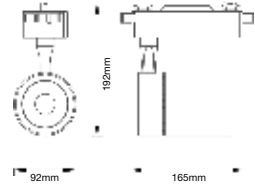

Tracklights-White Body
35w VT-4536W

1255 - 3000K Warm White
1256 - 4500K Day White
1257 - 6000K White

3800157607551
3800157607568
3800157607575

Box Qty.
20 Pcs

Sensor Compatible:	Yes	PF:	>0.9
Voltage/Frequency:	AC:220-264V,50/60Hz	Beam Angle:	24°
Luminous Flux:	3500lm	Color of Fixture:	White
LED Type:	COB	Body Type:	Aluminium
CRI:	>80	Life span:	20,000 Hours
		Dimension:	92x165x192mm

Tracklights-Black Body
35w VT-4536B

1285 - 3000K Warm White
1286 - 4000K Day White
1287 - 6000K White

3800157618694
3800157618700
3800157618717

Box Qty.
20 Pcs

Sensor Compatible:	Yes	PF:	>0.9
Voltage/Frequency:	AC:220-264V,50/60Hz	Beam Angle:	24°
Luminous Flux:	3500lm	Color of Fixture:	Black
LED Type:	COB	Body Type:	Aluminium
CRI:	>80	Life span:	20,000 Hours
		Dimension:	92x165x192mm