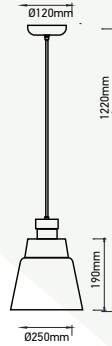

Pendant Light-Gold Lamp Shade

7W

VT-7444-G

Box Qty.
8Pcs

3936 - 3000K Warm White
3930 - 4000K Day White

3800157628976
3800157626583

Built In **LED**

Voltage/Frequency: AC:220-240V,50Hz
Luminous Flux: 400lm
LED Type: SMD
CRI: >80
PF: >0.5
Beam Angle: 120°

No. of LED: 14 pcs
Material : Metal Finish
Unit GW : 1.9 Kg
Life Span: 30,000 Hours
Size : Ø250xH190mm