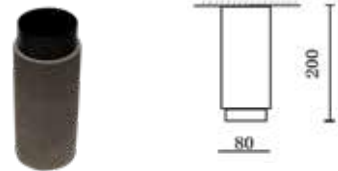

Fitting-Surface Metal-1XGU10

Box Qty.
9 pcs

Model No: VT-865-GBC
SKU Code: 3139
Base: GU10
Material: Gypsum with metal
Shape: Round
Color of Fixture: Grey+Gun Black
Dimension: ø200x80mm
Cutting Size: N/A
EAN Code: 3800157635387

new!