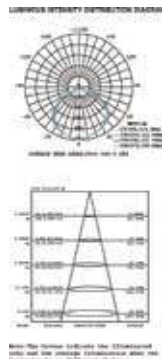

Slimline-Grey Body-Sand Finish

20W VT-4922G

5800 - 6400K White

3800157614740

Box Qty.
20 Pcs

IP65
RATING

- Sensor Compatible: **Yes**
- Voltage/Frequency: **AC:220-240V,50/60Hz**
- Luminous Flux: **1600lm**
- CRI: **>70**
- PF: **>0.9**
- Beam Angle: **100°**
- Color of Fixture: **Grey**
- Body Type: **Die Cast Aluminium**
- IP Rating: **IP65**
- Dimension: **181x148x34mm**