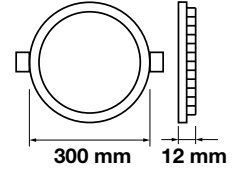

Beam Angle: **120°**
Body Type: **Aluminium**
Shape: **Square**
Dimension: **300x300x12mm**

Premium Series-Round

30W VT-3107RD

6428 - 4000K Day White
6429 - 6400K White

3800157628075
3800157628082

 Box Qty.
10 Pcs
Cutting Size: $\varnothing 280\text{mm}$