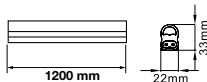

Upto 5Pcs Interlinkable