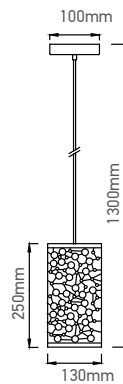

Box Qty.
10Pcs

SKU: 3824
EAN Code: 3800157616591
Material: Metal
Size: 130x250x1300mm