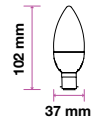

EQ. Watts: **40w**
Voltage/Frequency: **AC:220-240V,50Hz**
Luminous Flux: **470lm**
Commercial Type: **Candle**
LED Type: **SMD**
CRI: **>80**

PF: **>0.5**
Beam Angle: **200°**
Base: **B22**
Body Type: **ThermoPlastic**
Dimension: **37x102mm**