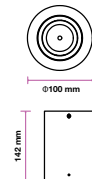

Fitting-Round-GU10

Box Qty.
50 Pcs

Model No: VT-796-WH
SKU Code: 3627
Base: GU10
Material: Die Cast Aluminium
Shape: Round
Color of Fixture: White
Dimension: Ø142x100mm
Cutting Size: N/A
EAN Code: 3800157612043