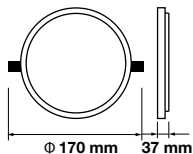

Live . Light . Life

www.vtacexports.com | www.v-tac.eu

V-TAC®

INNOVATIVE LED LIGHTING

Edge Panels

20W VT-620RD EAN Code

614 - 3000K Warm White 3800157630559
615 - 4000K Day White 3800157630566
616 - 6400K White 3800157630573

2000
Lumens

>80
CRI

>0.9
PF

Cutting Size

Ø 140 mm

QUICK CONNECTOR

Voltage/Frequency	LED Type	Beam Angle	Body Type	Dimension	Life span	Box Qty.
AC:220-240V,50Hz	SMD	120°	ABS+Plastic	170x37mm	30,000 Hours	40

Edge Panels

20W VT-620SQ EAN Code

611 - 3000K Warm White 3800157630528
612 - 4000K Day White 3800157630535
613 - 6400K White 3800157630542

2000
Lumens

>80
CRI

>0.9
PF