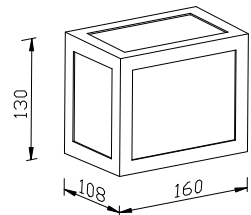

White

- 8334 - 3000K Warm White   3800157632454
- 8335 - 4000K Day White   3800157632461
- 8336 - 6400K White   3800157632478

Black

- 8340 - 3000K Warm White   3800157632515
- 8341 - 4000K Day White   3800157632522
- 8342 - 6400K White   3800157632539

Grey

- 8337 - 3000K Warm White   3800157632485
- 8338 - 4000K Day White   3800157632492
- 8339 - 6400K White   3800157632508

new!

Wall Lights
12w   **VT-822**

Box Qty.
20Pcs

IP65
RATING

Sensor Compatible:	Yes	PF:	>0.5
Voltage/Frequency:	AC:100-240V,50/60Hz	Beam Angle:	140°
Luminous Flux:	750lm	Body Type:	PC
IP Rating:	IP65	Dimension:	130x160mm
CRI:	>80