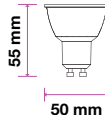

GU10-Lens-110°

6.5W VT-247

EAN Code

- 192 - 3000K Warm White
- 193 - 4000K Day White
- 194 - 6400K White

- 3800157631570
- 3800157631587
- 3800157631594