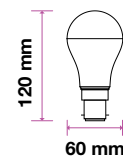

B22-LED Plastic Bulbs

11W VT-213

EAN Code

271 - 3000K Warm White 3800157634168

1055
Lumens

75w
EQ.Watts

B22
Base

A60
Type

>80
CRI

>0.5
PF

Voltage/Frequency	LED Type	Beam Angle	Body Type	Dimension	Life span	Box Qty.
AC:220-240V,50Hz	SMD	200°	Thermoplastic	Ø60x120mm	30,000 Hours	100