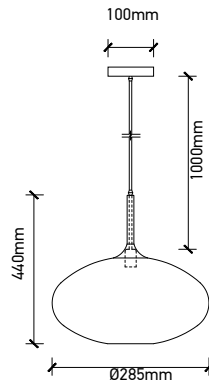

Box Qty.
9Pcs

SKU: 3877
EAN Code: 3800157620956
Material: Glass+Metal
Size: 180x350x1000mm

Box Qty.
4Pcs

SKU: 3884
EAN Code: 3800157621021
Material: Glass+Metal
Size: Ø285x440x1000mm