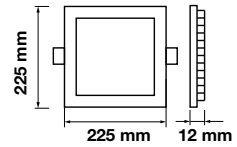

Cutting Size: 205x205mm

Emergency Pack: **Available**
Voltage/Frequency: **AC:85-265V,50/60Hz**
Luminous Flux: **1500lm**

LED Type: **SMD**
CRI: **>80**
PF: **>0.6**

Beam Angle: **120°**
Body Type: **Aluminium**
Shape: **Square**
Dimension: **225x225x12mm**