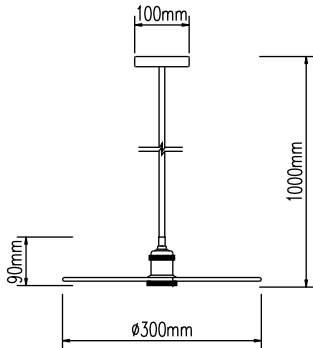

Box Qty.
20Pcs

SKU: 3751
EAN Code: 3800157611244
Material: Metal
Size: 300x90x1000mm