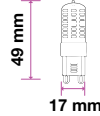

G9-Capsules

3W VT-204

EAN Code

246 - 3000K Warm White

3800157632669

247 - 4000K Day White

3800157632676

248 - 6400K White

3800157632683