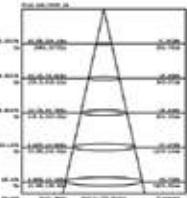

- **2400** Lumens
- **SMD** LED Type
- **>80** CRI
- **>0.9** PF
- **AC:220-240V,50Hz** Voltage/Frequency

Beam Angle	Body Type	Dimension	Life span	Box Qty.
100°	Die casting Aluminium	529x415x55mm	30,000 Hours	2