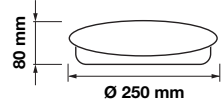

Beam Angle: **120°**
Color of Fixture: **White**
Body Type: **Metal+PMMA**
Shape: **Round**
Dimension: **Ø250x80mm**

Ceiling Lights - Round

24w VT-8032

Box Qty.
10 Pcs

1415 - 3000K Warm White
5565 - 4500K Day White
5564 - 6500K White