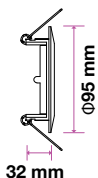

Fitting-Round-GU10

Box Qty.
100 Pcs

Model No: VT-775-WH
SKU Code: 3645
Base: GU10
Material: Aluminium
Shape: Round
Color of Fixture: White
Dimension: Ø95x32mm
Cutting Size: Ø85mm
EAN Code: 3800157617116