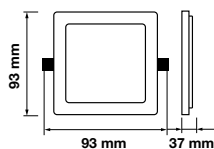

Edge Panels

8W VT-608SQ EAN Code

623 - 3000K Warm White 3800157630641
624 - 4000K Day White 3800157630658
625 - 6400K White 3800157630665

800
Lumens

>80
CRI

>0.5
PF

Cutting Size

70 X 70mm

QUICK CONNECTOR