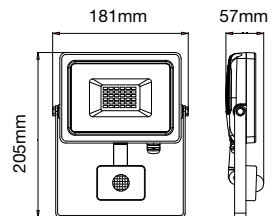

PIR-Slimline-Black Body

10w VT-4911PIRB

5783 - 3000K Warm White 3800157614573

Box Qty.
20 Pcs

- Detection Angle: 120°
- Detection Distance: 2-8m
- Voltage/Frequency: AC:220-240V,50/60Hz
- Luminous Flux: 800lm
- CRI: >70
- PF: >0.9
- Beam Angle: 100°
- Color of Fixture: Black
- Body Type: Die Cast Aluminium
- IP Rating: IP44
- Dimension: 113x178x47mm

PIR-Slimline-Black Body

20w VT-4922PIRB

5801 - 3000K Warm White 3800157614757

Box Qty.
20 Pcs

- Detection Angle: 120°
- Detection Distance: 2-8m
- Voltage/Frequency: AC:220-240V,50/60Hz
- Luminous Flux: 1600lm
- CRI: >70
- PF: >0.9
- Beam Angle: 100°
- Color of Fixture: Black
- Body Type: Die Cast Aluminium
- IP Rating: IP44
- Dimension: 181x205x57mm