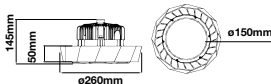

V-TAC®

INNOVATIVE LED LIGHTING

Live . Light . Life
www.vtacexports.com | www.v-tac.eu

Reflector-Highbays

100W VT-9-102 EAN Code

566 - 4000K Day White 3800157633048
567 - 6400K White 3800157633055

18000 Lumens | **>80** CRI | **>0.9** PF

Optional
Daylight Sensor
SKU - 1369

1-10V
DIMMABLE

V-TAC PERFORMANCE
180
LUMENS/WATT

Voltage/Frequency	LED Type	Beam Angle	Body Type	Dimension	Life span	Box Qty.
AC:100-277V,50/60Hz	SMD	120°	Aluminum	Ø260x145mm	30,000 Hours	2