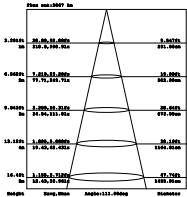

V-TAC®

INNOVATIVE LED LIGHTING

Live . Light . Life
www.vtacexports.com | www.v-tac.eu

LUMINOUS INTENSITY DISTRIBUTION DIAGRAM