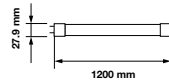

**Dummy Starter
Included**

EQ. Watts: **36w**
Voltage/Frequency: **AC:220-240V,50Hz**
Luminous Flux: **1700lm**
LED Type: **SMD**
CRI: **>80**

PF: **>0.5**
Beam Angle: **160°**
Body Type: **Nano Plastic**
Holder: **G13**
Instant start: **0-100% in < 1s**

On/Off: **>15,000**
Life span: **20,000 Hours**
Gross weight: **200g**
Dimension: **27.9x1200mm**