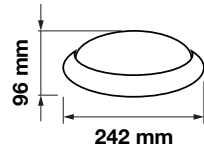

Sensor Compatible: **Yes**
Voltage/Frequency: **AC:200-240V,50/60Hz**
Luminous Flux: **840lm**
IP Rating: **IP54**
CRI: **>80**
PF: **>0.9**

Beam Angle: **120°**
Color of Fixture: **Black**
Body Type: **Plastic CLAD Aluminium**
Shape: **Oval**
Dimension: **Ø242x96mm**