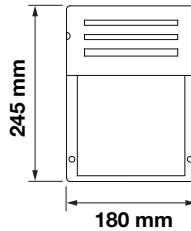

Wall Lamp

VT-754-MB

Box Qty.
10 Pcs

7076

3800157616294

Voltage: AC:220-240V,50Hz
Max.Watts: 40W
IP Rating: IP44
Holder: E27
Color of Fixture: Matt Black
Body Type: Aluminium+Glass
Size: 245x180x93mm