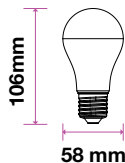

Live . Light . Life

www.vtacexports.com | www.v-tac.eu

V-TAC®

INNOVATIVE LED LIGHTING

E27-LED Plastic Bulbs

9W VT-209

EAN Code

156 - 3000K Warm White 3800157627696
157 - 4000K Day White 3800157627702
158 - 6400K White 3800157627719