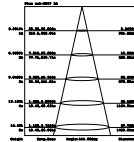

PIR-Slimline-White Body

30w

VT-4933PIRW

5822 - 3000K Warm White 3800157614962
5823 - 4000K Day White 3800157614979
5824 - 6400K White 3800157614986

Box Qty.
20 Pcs

Detection Angle: **120°**
Detection Distance: **2-8m**
Voltage/Frequency: **AC:220-240V,50/60Hz**
Luminous Flux: **2550lm**
CRI: **>70**
PF: **>0.9**
Beam Angle: **100°**
Color of Fixture: **White**
Body Type: **Die Cast Aluminium**
IP Rating: **IP44**
Dimension: **217x231x59mm**

PIR-Slimline-White Body

50w

VT-4955PIRW

5840 - 3000K Warm White 3800157615143
5841 - 4000K Day White 3800157615150
5842 - 6400K White 3800157615167

Box Qty.
10 Pcs

Detection Angle: **120°**
Detection Distance: **2-8m**
Voltage/Frequency: **AC:220-240V,50/60Hz**
Luminous Flux: **4250lm**
CRI: **>70**
PF: **>0.9**
Beam Angle: **100°**
Color of Fixture: **White**
Body Type: **Die Cast Aluminium**
IP Rating: **IP44**
Dimension: **237x251x62mm**