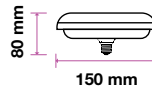

E27-Big Bulb & UFO

15W VT-216

EAN Code

213 - 3000K Warm White 3800157631785
214 - 4000K Day White 3800157631792
215 - 6400K White 3800157631808