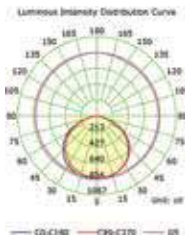

PHOTOCELL SENSOR
Auto Turns On At Night
Auto Turns Off At Day Time

Sensor Compatible:	Yes	PF:	> 0.9
Voltage/Frequency:	AC:190-240V,50/60Hz	Beam Angle:	100°
Luminous Flux:	2400lm	Body Type:	Die Cast Aluminium
LED Type:	SMD	IP Rating:	IP65
CRI:	>70	Dimension:	175x373x52mm