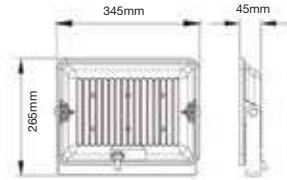

I Series-Black Body

100w VT-46100

5889 - 6000K White 3800157616119

Box Qty.
10 Pcs

IP65
RATING

Sensor Compatible: Yes
Voltage/Frequency: AC:200-240V,50Hz
Luminous Flux: 8500lm
CRI: >70
PF: >0.9
Beam Angle: 110°
Color of Fixture: Black
Body Type: Aluminium
IP Rating: IP65
Dimension: 345x265x45mm