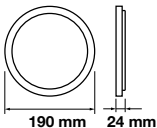

Emergency Pack:	Available	PF:	>0.9
Voltage/Frequency:	AC:85-265V,50/60Hz	Beam Angle:	120°
Luminous Flux:	1440lm	Body Type:	Aluminium
LED Type:	SMD	Shape:	Round
CRI:	>80	Dimension:	Ø190x24mm