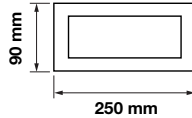

Wall Lamp

VT-7670

Box Qty. **12 Pcs**

7513

3800157617727

Voltage: **AC:220-240V,50Hz**
Max.Watts: **14W**
IP Rating: **IP44**
Holder: **E27**
Color of Fixture: **Stainless Steel**
Body Type: **Stainless Steel+PC**
Size: **250x90x100mm**