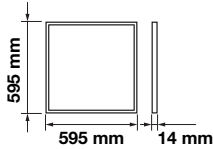

Square Panels-60x60

45W VT-645 EAN Code

632 - 3000K Warm White 3800157634304
633 - 4000K Day White 3800157634311
634 - 6400K White 3800157634328

3600
Lumens

>80
CRI

>0.9
PF