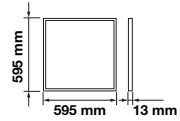

Emergency Pack: Available
Voltage/Frequency: AC:220-240V,50/60Hz
Luminous Flux: 3600lm

LED Type: SMD
CRI: >80
PF: >0.9

Beam Angle: 120°
Body Type: Aluminium+PMMA+PC
Shape: Square
Dimension: 595x595x13mm