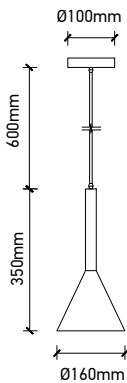

Box Qty.
20Pcs

SKU: 3869
EAN Code: 3800157620796
Material: Aluminium
Size: Ø160x350x600mm

VT-7330
Concrete-Mesh