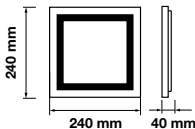

Emergency Pack:	Available	PF:	>0.9
Voltage/Frequency:	AC:85-265V,50/60Hz	Beam Angle:	120°
Luminous Flux:	2200lm	Body Type:	Aluminium
LED Type:	SMD	Shape:	Square
CRI:	>80	Dimension:	240x240x40mm