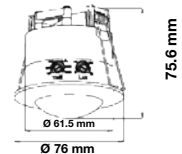

Sensor Type: **Infrared**
Colour: **White**
Detection Range: **360°**
Voltage: **AC:220-240V,50/60Hz**
Rated Load: **Max 300W(LED)**
Detection Distance: **Max. 6m(<24°C)**

Ambient Light: **<3-2000LUX(adjustable)**
Body Type: **PC**
IP Rating: **IP20**
Dimension: **76x75.6mm**
Time Delay: **Min. 10sec±3sec, Max. 15min±2min**