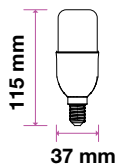

E14-LED Plastic Bulbs

8W VT-248

EAN Code

267 - 3000K Warm White

3800157634113

268 - 4000K Day White

3800157634120

269 - 6400K White

3800157634137