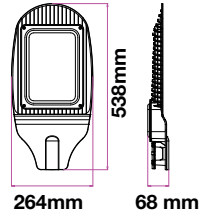

Sensor Compatible:	Yes	PF:	> 0.9
Voltage/Frequency:	AC:190-240V,50/60Hz	Beam Angle:	100°
Luminous Flux:	8000lm	Body Type:	Die Cast Aluminium
LED Type:	SMD	IP Rating:	IP65
CRI:	>70	Dimension:	264x538x68mm