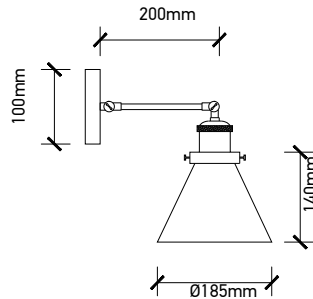

VT-7143

Transparent Glass-V Shape

Box Qty.
8Pcs

SKU: 3862
EAN Code: 3800157620727
Material: Glass+Metal
Size: 185x140mm