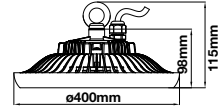

UFO-Highbay-120° 200W VT-9215

5581 - 4000K Day White
5582 - 6400K White

3800157622066
3800157622073

Box Qty.
2 Pcs

120°
BEAM ANGLE

Sensor Compatible: **Yes**
Voltage/Frequency: **AC:220-240V,50Hz**
Luminous Flux: **16000lm**
LED Type: **SMD**
CRI: **>70**

PF: **>0.9**
Beam Angle: **120°**
Body Type: **Die Cast Aluminium**
IP Rating: **IP44**
Dimension: **400x115mm**

UFO-Highbay-90° 200W VT-9205

5583 - 4000K Day White
5584 - 6400K White

3800157622080
3800157622097

Box Qty.
2 Pcs

90°
BEAM ANGLE

Sensor Compatible: **Yes**
Voltage/Frequency: **AC:220-240V,50Hz**
Luminous Flux: **16000lm**
LED Type: **SMD**
CRI: **>70**

PF: **>0.9**
Beam Angle: **90°**
Body Type: **Die Cast Aluminium**
IP Rating: **IP44**
Dimension: **400x115mm**