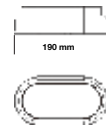

Sensor Compatible: **Yes**
Voltage/Frequency: **AC:200-240V,50/60Hz**
Luminous Flux: **560lm**
IP Rating: **IP54**
CRI: **>70**
PF: **>0.5**

Beam Angle: **120°**
Color of Fixture: **White**
Body Type: **PC**
Shape: **Rectangle**
Dimension: **190x100x55mm**