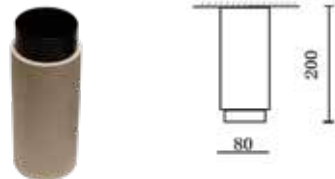

Fitting-Surface Metal-1XGU10

Box Qty.
9 pcs

Model No: VT-865-GBM
SKU Code: 3136
Base: GU10
Material: Gypsum with metal
Shape: Round
Color of Fixture: White+Gun Black
Dimension: ø200x80mm
Cutting Size: N/A
EAN Code: 3800157635356