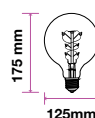

 PF: >0.5
 Beam Angle: 300°
 Base: E27
 Body Type: Glass
 Dimension: 64x140mm

Amber Cover -Filament-Globe-E27

6W **VT-2126**

7328 - 2200K Warm White 3800157624725

 Box Qty.
100 Pcs

 EQ. Watts: 55w
 Voltage/Frequency: AC:220-240V,50Hz
 Luminous Flux: 480lm
 Commercial Type: G125
 LED Type: Filament
 CRI: >70