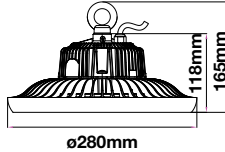

V-TAC®

INNOVATIVE LED LIGHTING

Live . Light . Life
www.vtacexports.com | www.v-tac.eu

UFO Series

100W VT-9-101 EAN Code

562 - 4000K Day White 3800157632874
563 - 6400K White 3800157632881

12000 Lumens |
>80 CRI |
>0.9 PF |
|
IP65 RATING

Optional
Daylight Sensor | **1-10V** DIMMABLE
SKU - 1369

Voltage/Frequency	LED Type	Beam Angle	Body Type	Dimension	Life span	Box Qty.
AC:220-240V,50Hz	SMD	120°	Die cast Aluminum	Ø280x165mm	30,000 Hours	4