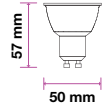

Box Qty.
200 Pcs

EQ. Watts: **50w**
Voltage/Frequency: **AC:220-240V,50Hz**
Luminous Flux: **550lm**
LED Type: **SMD**
CRI: **>80**

PF: **>0.5**
Beam Angle: **38°**
Base: **GU10**
Body Type: **Plastic**
Dimension: **50x57mm**