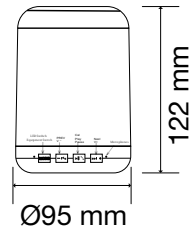

- Compatible with all smart devices including smart phones, laptops, tablets, etc...
- Supports MP3 files stored in micro SD cards & USB drives
- Supports FM Function, FM Frequency Range 87-108MHZ.
- Easy to plug in your iPod, smart phones, tablets, computer & laptops and other MP3 players or any audio source that uses a standard 35mm jack
- Built-in micro phone for hands-free speaker phone calling which is easy to pair and does not require any code/pin
- Color changing and brightness adjusted by touching.
- USB cable for power, plug and play.