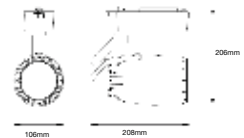

Tracklights-White Body

33W VT-4534W

1241 - 3000K Warm White
1229 - 4000K Day White
1230 - 5000K White

3800157603997
3800157602501
3800157602518

Box Qty.
8 Pcs

LUMINOUS INTENSITY DISTRIBUTION

Sensor Compatible:	Yes	PF:	>0.9
Voltage/Frequency:	AC:220-240V,50/60Hz	Beam Angle:	22°
Luminous Flux:	2300lm	Color of Fixture:	White
LED Type:	COB	Body Type:	Die Cast Aluminium
CRI:	>80	Life span:	20,000 Hours
		Dimension:	106x208x206mm

Tracklights-Black Body

33W VT-4534B

1242 - 3000K Warm White
1231 - 4000K Day White
1232 - 5000K White

3800157604000
3800157602525
3800157602532

Box Qty.
8 Pcs

LUMINOUS INTENSITY DISTRIBUTION

Sensor Compatible:	Yes	PF:	>0.9
Voltage/Frequency:	AC:220-240V,50/60Hz	Beam Angle:	22°
Luminous Flux:	2300lm	Color of Fixture:	Black
LED Type:	COB	Body Type:	Die Cast Aluminium
CRI:	>80	Life span:	20,000 Hours
		Dimension:	106x208x206mm