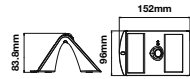

Solar Wall Light-IP65

1.5w VT-767-W

7096 - Day+Warm White

3800157616966

Box Qty. 20Pcs

Battery: 3.7V Lithium Battery 1200mAh
Lumens: 200lm
No. of LED: 10pcs (Front 8pcs, Back 2 pcs)
Detecting Angle: 120°
Sensing Range: 2 - 6 mtrs

Charging Time: 6-7 hrs Sunlight Charging
Working Time: Min 8 hrs and Max 24 hrs
IP Rating: IP65
Material: Mono Crystal Silicon
Dimension: 152x96x83.4mm