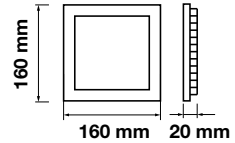

4825 - 4000K Day White

3800230624994

4824 - 6400K White

3800230622600

 Box Qty.
20 Pcs

Cutting Size: 140x140mm

Emergency Pack: **Available**
 Voltage/Frequency: **AC:85-265V,50/60Hz**
 Luminous Flux: **1500lm**