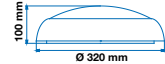

2D Bulkhead-Microwave Sensor

15w VT-8045

Box Qty.
10 Pcs

1342 - 4000K Day White

3800157623056

Microwave Sensor

Watts:	15w
Lumens:	1400lm
Voltage/Frequency:	AC:200-240V,50/60Hz
On/Off Time:	< 0.5s
Life Span:	30,000 Hours
Unit Size:	Ø320x100mm
IP Rating:	IP65
Body Type	PC

Detection Angle:	120° / 360°
Detection Distance:	3m, 5m, 8m, 10m (optional)
Detection Range:	Max D10Mx4M
Hold Time:	10S, 1min, 5min, 10min customized
Day light Sensor:	Yes, 0, 10%, 20%, 30% optional
Dimmable Function:	Yes, 0, 10%, 20%, 30% optional
Detection Motion Speed:	0.5-3m/s

2D Bulkhead-Microwave Sensor

15w VT-8079

Box Qty.
10 Pcs

1448 - 4000K Day White

3800157632751

Microwave Sensor

Watts:	15w
Lumens:	1450lm
Voltage/Frequency:	AC:200-240V,50/60Hz
On/Off Time:	< 0.5s
Life Span:	30,000 Hours
Unit Size:	280x80mm
IP Rating:	IP65
Body Type	ABS+PC

Detection Angle:	360°(Ceiling)120°(Wall)
Detection Distance:	3M,5M,8M,10M optional
Detection Range:	Max D10Mx4M
Hold Time:	10S, 1min, 5min, 10min customized
Day light Sensor:	Yes, 0, 10%, 20%, 30% optional
Dimmable Function:	N/A
Detection Motion Speed:	0.5-3m/s