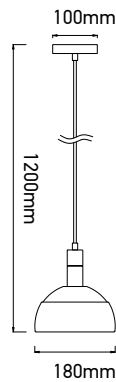

Box Qty.
12Pcs

SKU: 3921
EAN Code: 3800157626163
Material: Plastic+Aluminium
Size: 180x100x1200mm