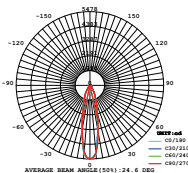

LUMINOUS INTENSITY DISTRIBUTION