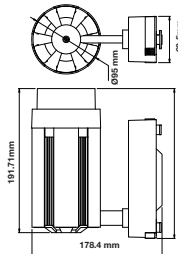

5 **V-TAC®** **PRO**
YEAR WARRANTY