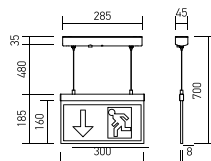

Exit Light-Surface Hanging

2w   **VT-520**

Box Qty.
10 Pcs

8100 - 6000K White   3800157623162

24Hrs
CHARGING TIME

Lamp Type:	16 SMD LEDs
Lumens:	160lm
Input Voltage:	AC:220-240V,50/60Hz
Protection Rating:	IP20
Material :	PC
Exit Lamp Type:	Surface/Ceiling Mounted
Viewing Distance:	22 Meters From Both Sides

Emergency Operation Time:	>3 Hours
Battery:	Ni-Cd 4.8V,600mAh
Recharging Time:	24 Hours
Test Button:	Green Light Indicator Test Button
Stickers:	4 Stickers
Legends:	4 Way Legend Available
Mode Of Operation:	Maintained

new!

Exit Light-Surface Hanging

2w   **VT-520-12**

Box Qty.
10 Pcs

8313 - 6000K White   3800157630771

12Hrs
CHARGING TIME

Lamp Type:	16 SMD LEDs
Lumens:	160lm
Input Voltage:	AC:220-240V,50/60Hz
Protection Rating:	IP20
Material :	PC
Exit Lamp Type:	Surface/Ceiling Mounted
Viewing Distance:	22 Meters From Both Sides

Emergency Operation Time:	>3 Hours
Battery:	Ni-Cd 4.8V,600mAh
Recharging Time:	12 Hours
Test Button:	Green Light Indicator Test Button
Stickers:	4 Stickers
Legends:	4 Way Legend Available
Mode Of Operation:	Maintained