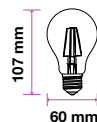

PF: **>0.4**
Beam Angle: **300°**
Base: **E27**
Body Type: **Glass**
Dimension: **60x107mm**