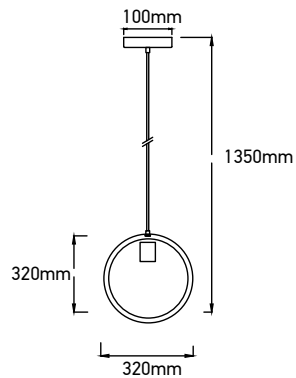

VT-7322-CG

Geometric Series-Gold Canopy

Box Qty.
10Pcs

SKU: 3835
EAN Code: 3800157616706
Material: Metal
Size: 320x320x1350mm

VT-7322-MB

Geometric Series-Black Canopy

Box Qty.
10Pcs

SKU: 3836
EAN Code: 3800157616713
Material: Metal
Size: 320x320x1350mm