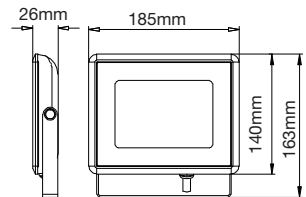

E Series-White Body

30w

VT-4031B

5952 - 3000K Warm White	3800157625456
5953 - 4000K Day White	3800157625463
5954 - 6500K White	3800157625470

Sensor Compatible:	Yes
Voltage/Frequency:	AC:220-240V,50Hz
Luminous Flux:	2550lm
CRl:	>70
PF:	>0.9
Beam Angle:	110°
Color of Fixture:	Black
Body Type:	Aluminium
IP Rating:	IP65
Dimension:	185x163x26mm