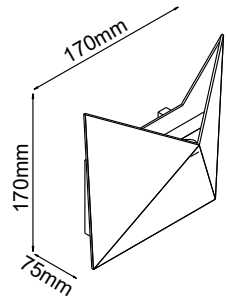

White

8280 - 3000K Warm White 3800157629744
8281 - 4000K Day White 3800157629751

Black

8282 - 3000K Warm White 3800157629768
8283 - 4000K Day White 3800157629775

Grey

8284 - 3000K Warm White 3800157629782
8285 - 4000K Day White 3800157629799

Modern Wall Lights

5w

VT-825

Box Qty.
20Pcs

IP65
RATING

Sensor Compatible: Yes

Voltage/Frequency: AC:220-240V,50/60Hz

Luminous Flux: 550lm

IP Rating: IP65

CRI: >80

PF: >0.5

Beam Angle: 120°

Body Type: Aluminium

Dimension: 170x170x75mm