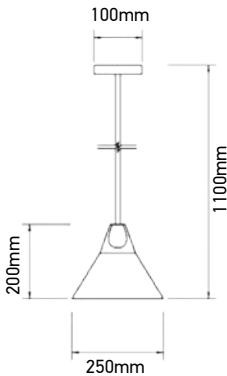

Box Qty.
8Pcs

SKU: 3756
EAN Code: 3800157611299
Material: Aluminium+Wooden Top
Size: 250x200x1100mm

VT-7425-B
Modern Wooden Top-Black