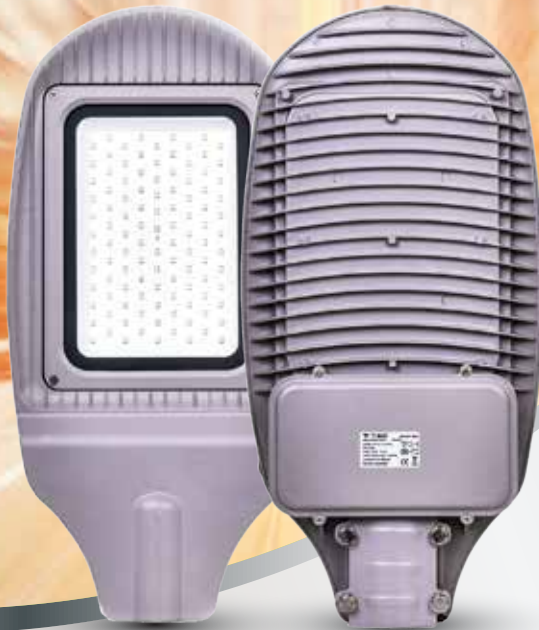

LED Street Lights

Light the path to the future with LED Street Lights. This state of the art LED Technology provides uniform Brightness and Illumination. Featuring V-TAC's eco-friendly street lights.

Product Features

- Perfect replacement for traditional lights
- Saves 80% Electricity cost, Better Efficiency and Longer Life Span
- Dedicated IP65 Sealed Optical Cavities
- Optically Optimized Glass Lenses
- Uniformity in Light Distribution - Maximizes Efficiency
- Fully Operational in Extreme Weather up to -25° Celsius
- Low maintenance & Low Power consumption
- Reduced CO² emissions

Applications

Out Door Applications like Streets, Projects, Cross Roads, Tunnels, Car Parks, Industrial Facilities etc.