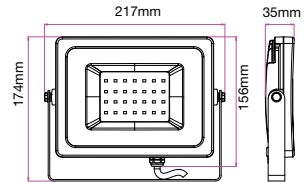

Slimline-Grey Body-Sand Finish

30w VT-4933G

5818 - 6400K White

3800157614924

Box Qty.
20 Pcs

IP65
RATING

Sensor Compatible:	Yes
Voltage/Frequency:	AC:220-240V,50/60Hz
Luminous Flux:	2550lm
CRI:	>70
PF:	>0.9
Beam Angle:	100°
Color of Fixture:	Grey
Body Type:	Die Cast Aluminium
IP Rating:	IP65
Dimension:	217x174x35mm