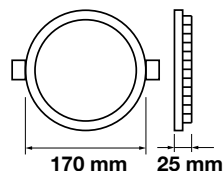

Cutting Size: $\varnothing 155\text{mm}$

Emergency Pack: **Available**
Voltage/Frequency: **AC:85-265V,50/60Hz**
Luminous Flux: **1000lm**

LED Type: **SMD**
CRI: **>80**
PF: **>0.5**

Beam Angle: **120°**
Body Type: **Aluminium+Satin Nickel**
Shape: **Round**
Dimension: **$\varnothing 170 \times 25\text{mm}$**