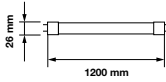

T8 Vegetable Tube-120cm

18w

VT-1228-V

Box Qty.
25 Pcs

SKU-6324

3800157619332

EQ. Watts: 36w
Voltage/Frequency: AC:180-240V,50Hz
Luminous Flux: 1530lm
LED Type: SMD
CRI: >95

PF: >0.9
Beam Angle: 160°
Body Type: Glass with PET
Holder: G13
Instant start: 0-100% in < 1s

On/Off: >15,000
Life span: 20,000 Hours
Gross weight: 320g
Dimension: 26x1200mm