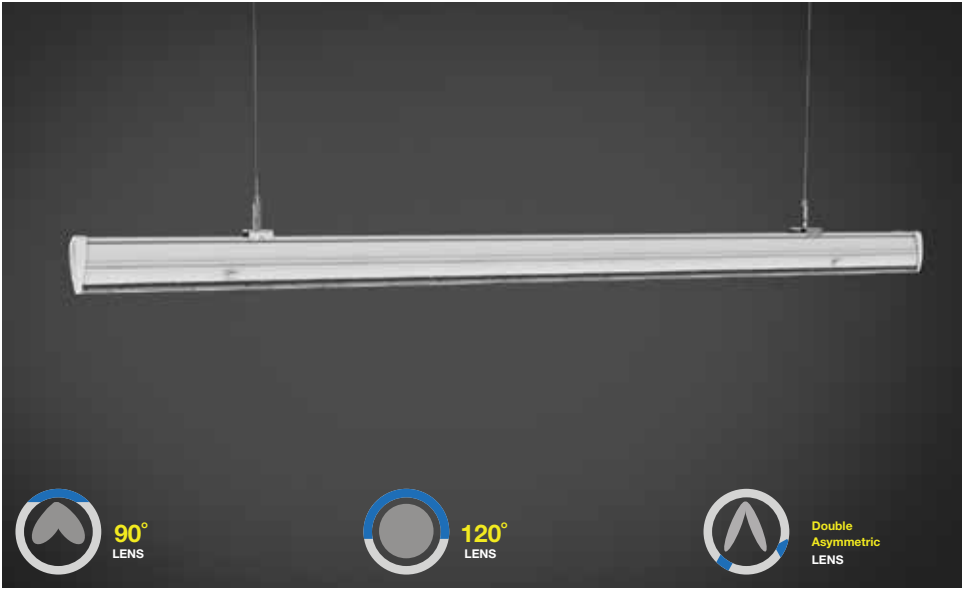

50w VT-4551D

Box Qty.
2 Pcs

Sensor Compatible: **Yes**
Voltage/Frequency: **AC:220-240V,50/60Hz**
Luminous Flux: **8000lm**
LED Type: **SMD**
CRI: **>80**
PF: **>0.9**

5 **V-TAC**® **PRO**
— YEAR WARRANTY —

Color of Fixture: **White**
Body Type: **Steel**
Dimension: **1500mm**
ON/OFF Time: **>15000**
Life Span: **50,000 Hours**

V-TAC PERFORMANCE
160
LUMENS/WATT