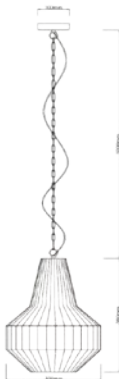

new!

Box Qty.
4Pcs

SKU: 3955
EAN Code: 3800157630238
Material: Metal
Size: 300x360mm

new!

Box Qty.
4Pcs

SKU: 3956
EAN Code: 3800157630245
Material: Metal
Size: 330x300mm