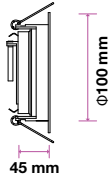

Fitting-Round-GU10

Box Qty.
100 Pcs

Model No: VT-781RD-SN
SKU Code: 3596
Base: GU10
Material: Aluminium+Ferrum
Shape: Round
Color of Fixture: Satin Nickel
Dimension: 100x45mm
Cutting Size: 90mm
EAN Code: 3800157607254