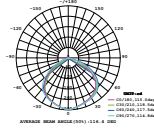

LUMINOUS INTENSITY DISTRIBUTION DIAGRAM