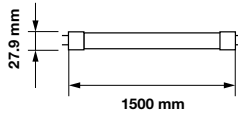

V-TAC®

INNOVATIVE LED LIGHTING

Live . Light . Life
www.vtacexports.com | www.v-tac.eu