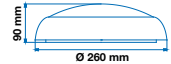

2D Bulkhead

8W VT-8039

Box Qty. 10 Pcs

1345 - 4000K Day White

3800157623087

Watts: 8w
Lumens: 720lm
No. Of Led: 40
Beam Angle: 120°
Voltage/Frequency: AC:200-240V,50/60Hz

On/Off Time: < 0.5s
Life Span: 30,000 Hours
Unit Size: Ø260x90mm
IP Rating: IP65
Body Type: PC