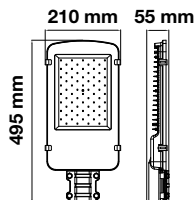

Streetlight

50w VT-15050ST

9757 - 6000K White

Box Qty.
1 Pcs

IP65
RATING

Sensor Compatible:	Yes	PF:	>0.9
Voltage/Frequency:	AC:85-265V,50/60Hz	Beam Angle:	100°
Luminous Flux:	4250lm	Body Type:	Die Cast Aluminium
LED Type:	SMD	IP Rating:	IP65
CRI:	>70	Dimension:	495x210x55mm

new!