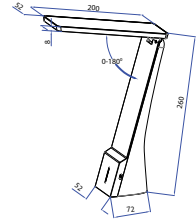

Table Lamps-White+Silver

4W VT-1014-S

Box Qty. 25 Pcs

7098 - 3 IN 1 3800157616980

Rechargeable

Voltage/Frequency:	AC:100-240V,50/60Hz	Beam Angle:	120°
Luminous Flux:	120lm	Color:	White+Silver
CRI:	>80	Body Type:	ABS+PC+Aluminium
PF:	>0.45	Dimension:	200x50x263mm