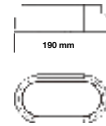

Sensor Compatible: **Yes**
Voltage/Frequency: **AC:200-240V,50/60Hz**
Luminous Flux: **560lm**
IP Rating: **IP54**
CRI: **>70**
PF: **>0.5**

Beam Angle: **120°**
Color of Fixture: **Black**
Body Type: **PC**
Shape: **Rectangle**
Dimension: **190x100x55mm**