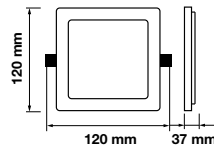

Cutting Size

95X 95mm

QUICK CONNECTOR

Voltage/Frequency	LED Type	Beam Angle	Body Type	Dimension	Life span	Box Qty.
AC:220-240V,50Hz	SMD	120°	ABS+Plastic	120x120x37mm	30,000 Hours	40