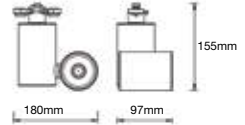

Tracklights-White Body-5 Years

15W VT-4615W

1298 - 3000K Warm White 3800157619851
1299 - 4000K Day White 3800157619868
1300 - 6400K White 3800157619875

Box Qty.
20 Pcs

5 **YEAR WARRANTY**

Sensor Compatible:	Yes	PF:	>0.9
Voltage/Frequency:	AC:220-240V,50/60Hz	Beam Angle:	24°
Luminous Flux:	1350lm	Color of Fixture:	White
LED Type:	COB	Body Type:	Aluminium
CRI:	>95	Life span:	30,000 Hours
		Dimension:	Ø180x97x155mm

Tracklights-Black Body-5 Years

15W VT-4615B

1301 - 3000K Warm White 3800157619882
1302 - 4000K Day White 3800157619899
1303 - 6400K White 3800157619905

Box Qty.
20 Pcs

5 **YEAR WARRANTY**

Sensor Compatible:	Yes	PF:	>0.9
Voltage/Frequency:	AC:220-240V,50/60Hz	Beam Angle:	24°
Luminous Flux:	1350lm	Color of Fixture:	Black
LED Type:	COB	Body Type:	Aluminium
CRI:	>95	Life span:	30,000 Hours
		Dimension:	180x97x155mm