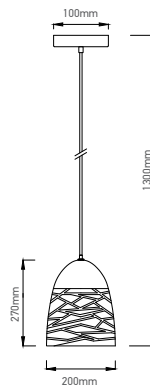

Box Qty.
8Pcs

SKU: 3821
EAN Code: 3800157616560
Material: Metal
Size: 200x270x1300mm