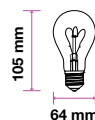

PF: >0.4
Beam Angle: 300°
Base: E27
Body Type: Glass
Dimension: 60x105mm