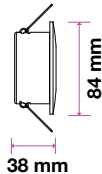

Fitting-Square-GU10

Box Qty.
100 Pcs

Model No: VT-787SQ-WH
SKU Code: 3615
Base: GU10
Material: Zinc Alloy+Ferrum
Shape: Square
Color of Fixture: White
Dimension: 84x84x38mm
Cutting Size: 75mm
EAN Code: 3800157607445