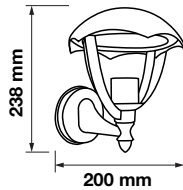

Wall Lamp

VT-730

Box Qty.
6 Pcs

7046

3800157610391

Voltage: AC:220-240V,50Hz
Max.Watts: 40W
IP Rating: IP44
Holder: E27
Color of Fixture: Black
Body Type: Aluminium+Glass
Size: 200x238mm