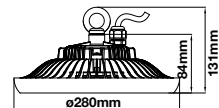

UFO-Highbay-120°

50w VT-9065-W

5609 - 3000K Warm White

5610 - 4000K Day White

5611 - 6400K White

3800157626507

3800157626514

3800157626521

120°
BEAM ANGLE

Sensor Compatible: Yes

Voltage/Frequency: AC:220-240V,50Hz

Luminous Flux: 4000lm

LED Type: SMD

CRI: >70

PF: >0.9

Beam Angle: 120°

Body Type: Die Cast Aluminium

IP Rating: IP44

Dimension: 220x114mm

UFO-Highbay-120°

100w VT-9115-W

5612 - 3000K Warm White

5613 - 4000K Day White

5614 - 6400K White

3800157626538

3800157626545

3800157626552

120°
BEAM ANGLE

Sensor Compatible: Yes

Voltage/Frequency: AC:220-240V,50Hz

Luminous Flux: 8000lm

LED Type: SMD

CRI: >70

PF: >0.9

Beam Angle: 120°

Body Type: Die Cast Aluminium

IP Rating: IP44

Dimension: 280x131mm