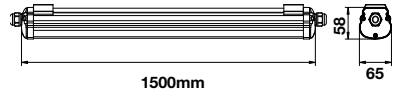

On/Off: **>10,000**
Life span: **20,000 Hours**
Gross weight: **0.60 kg**
Dimension: **1200x65x58mm**

Waterproof Fitting-G Series

48W VT-1574

 Box Qty.
12 Pcs

 6287 - 4000K Day White
 6286 - 6000K White

 3800157616515
 3800157616508