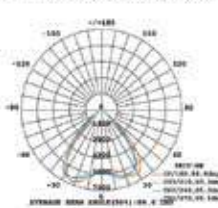

UFO-High Lumen-Meanwell Driver

100w VT-9120

5550 - 4500K Day White

3800157619714

Box Qty.
1 Pcs

5 V-TAC® PRO
YEAR WARRANTY

Sensor Compatible:	Yes	PF:	> 0.9
Voltage/Frequency:	AC:220-240V,50Hz	Beam Angle:	120°
Luminous Flux:	12000lm	Body Type:	Die Cast Aluminium
LED Type:	SMD	IP Rating:	IP65
CRI:	>70	Dimension:	Ø280x162mm

UFO-High Lumen-Meanwell Driver

100w VT-9107

5587 - 4000K Day White

3800157622295

5588 - 6400K White

3800157622301

Box Qty.
4 Pcs

5 V-TAC® PRO
YEAR WARRANTY

Sensor Compatible:	Yes	PF:	> 0.9
Voltage/Frequency:	AC:100-240V,50/60Hz	Beam Angle:	90°
Luminous Flux:	13000lm	Body Type:	Die Cast Aluminium
LED Type:	SMD	IP Rating:	IP65
CRI:	>70	Dimension:	280x165mm