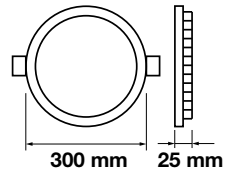

Cutting Size: $\varnothing$ 285mm

Emergency Pack: **Available**
Voltage/Frequency: **AC:85-265V,50/60Hz**
Luminous Flux: **2000lm**

LED Type: **SMD**
CRI: **>80**
PF: **>0.5**

Beam Angle: **120°**
Body Type: **Aluminium+Satin Nickel**
Shape: **Round**
Dimension: **$\varnothing$ 300x25mm**