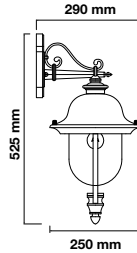

Wall Lamp

VT-852

Box Qty.
6 Pcs

7531

3800157630078

Voltage: AC:220-240V,50Hz
Max.Watts: 60W
IP Rating: IP44
Holder: E27
Color of Fixture: Matt Black
Body Type: Aluminium, Glass
Size: 290x250x525mm