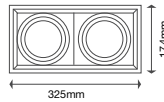

AR111-Accessories

Box Qty.
12 Pcs

Model No: VT-7222-W
SKU Code: 3576
Base: 2XAR111
Material: Aluminium
Color of Fixture: White
Dimension: 325x174mm
Cutting Size: 306x162mm
EAN Code: 3800157604772