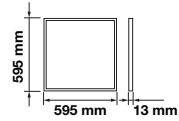

Emergency Pack: **Available**
Voltage/Frequency: **AC:220-240V,50/60Hz**
Luminous Flux: **4320lm**

LED Type: **SMD**
CRI: **>80**
PF: **>0.9**

Beam Angle: **120°**
Body Type: **Aluminium+PMMA+PC**
Shape: **Square**
Dimension: **595x595x13mm**