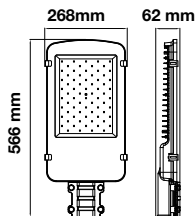

Streetlight-High Lumen

100w VT-15105ST

5501 - 3000K Warm White
5477 - 4500K Day White

3800157634595
3800157608794

Box Qty.
1 Pcs

IP65
RATING