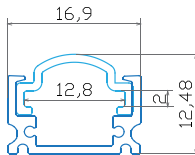

Aluminium Profile-Matt

Box Qty. **140 Pcs**

Model No: VT-7102-M
SKU Code: 9984
Dimension: 16.9x12.48x1000mm
Color of Fixture: Matt
EAN Code: 3800230622150