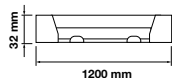

Wall Fitting-120cm

20w VT-8121

Box Qty.
25 Pcs

5074 - 3000K Warm White
5075 - 4500K Day White
5076 - 6000K White

3800157606776
3800157606783
3800157606790