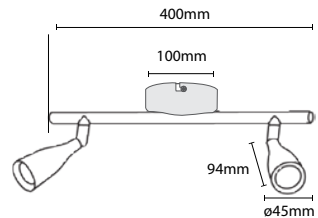

Double Head

9w

VT-810-B

Box Qty.
12Pcs

8267 - 3000K Warm White 3800157627177
8269 - 4000K Day White 3800157627191

Sensor Compatible: **Yes**
Voltage/Frequency: **AC:220-240V,50/60Hz**
Luminous Flux: **720lm**
IP Rating: **IP20**
CRI: **>80**

PF: **>0.5**
Beam Angle: **100°**
Body Type: **Plastic+Metal**
Dimension: **400x100x94mm**