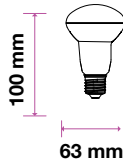

Live . Light . Life

www.vtacexports.com | www.v-tac.eu

V-TAC®

INNOVATIVE LED LIGHTING

E27-LED Plastic Bulbs

8W VT-263

EAN Code

141 - 3000K Warm White

3800157627542

142 - 4000K Day White

3800157627559

143 - 6400K White

3800157627566