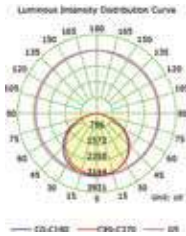

Sensor Compatible:	Yes	PF:	> 0.9
Voltage/Frequency:	AC:190-240V,50/60Hz	Beam Angle:	100°
Luminous Flux:	8000lm	Body Type:	Die Cast Aluminium
LED Type:	SMD	IP Rating:	IP65
CRI:	>70	Dimension:	264x538x68mm