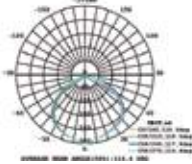

LUMINOUS INTENSITY DISTRIBUTION DIAGRAM

16000
Lumens

SMD
LED Type

>80
CRI

>0.9
PF

AC:220-240V,50Hz
Voltage/Frequency

Beam Angle	Body Type	Dimension	Life span	Box Qty.
100°	Die casting Aluminium	439x346x56mm	30,000 Hours	2