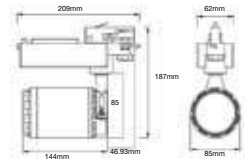

Tracklights-Black-White Body

10W VT-4512

1332 - 3000K Warm White 3800157620604
1333 - 4000K Day White 3800157620611
1334 - 6000K White 3800157620628

Box Qty.
40 Pcs

5 **YEAR WARRANTY**

Sensor Compatible:	Yes	PF:	>0.9
Voltage/Frequency:	AC:220-264V,50/60Hz	Beam Angle:	24°
Luminous Flux:	800lm	Color of Fixture:	Black+White
LED Type:	COB	Body Type:	Aluminium
CRI:	>80	Life span:	30,000 Hours
		Dimension:	209x65x163mm

Tracklights-Black-White Body

25W VT-4528

1335 - 3000K Warm White 3800157620635
1336 - 4000K Day White 3800157620642
1337 - 6000K White 3800157620659

Box Qty.
20 Pcs

5 **YEAR WARRANTY**

Sensor Compatible:	Yes	PF:	>0.9
Voltage/Frequency:	AC:220-240V,50/60Hz	Beam Angle:	24°
Luminous Flux:	2100lm	Color of Fixture:	Black+White
LED Type:	COB	Body Type:	Aluminium
CRI:	>80	Life span:	30,000 Hours
		Dimension:	209x85x187mm