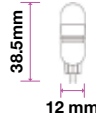

Live . Light . Life
www.vtacexports.com | www.v-tac.eu

G4-Capsules

1.5W VT-201

EAN Code

- 240 - 3000K Warm White 3800157632607
- 241 - 4000K Day White 3800157632614
- 242 - 6400K White 3800157632621