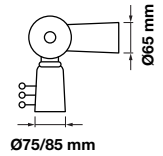

Adapter
VT-795

3624

Box Qty.
10 Pcs

3800157608152

Compatible with 100W,120W and 150W models, this adapter allows the angle of the streetlight to be adjusted as per client's requirements.

Adapter
VT-795-1

3668