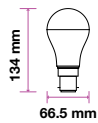

PF: **>0.5**
Beam Angle: **200°**
Base: **B22**
Body Type: **ThermoPlastic**
Dimension: **66.5x134mm**