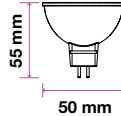

Live . Light . Life

www.vtacexports.com | www.v-tac.eu

V-TAC®

INNOVATIVE LED LIGHTING

GU5.3-Lens-110°

6.5W VT-257

EAN Code

204 - 3000K Warm White

3800157631693

205 - 4000K Day White

3800157631709

206 - 6400K White

3800157631716