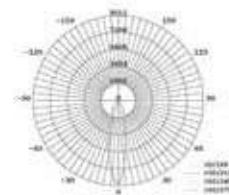

Sensor Compatible: **Yes**
Voltage/Frequency: **AC:220-240V,50/60Hz**
Luminous Flux: **2800lm**
LED Type: **COB(CREE)**
CRI: **>80**

PF: **>0.9**
Beam Angle: **15°-60° (Adjustable)**
Color of Fixture: **White**
Body Type: **Aluminium**
Life span: **30,000 Hours**
Dimension: **178.4x197.7x95mm**