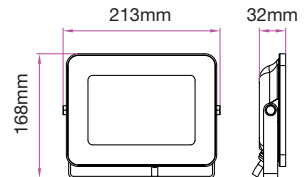

I Series-Black Body

30w

VT-4631

5883 - 6000K White

3800157616058

Box Qty.
20 Pcs

IP65
RATING

Sensor Compatible: Yes
Voltage/Frequency: AC:200-240V,50Hz
Luminous Flux: 2550lm
CRI: >70
PF: >0.9
Beam Angle: 110°
Color of Fixture: Black
Body Type: Aluminium
IP Rating: IP65
Dimension: 213x168x32mm