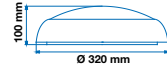

2D Bulkhead-Emergency Pack

17W VT-8046

Box Qty. 10 Pcs

1343 - 4000K Day White

3800157623063

3 YEAR WARRANTY

IP65 RATING

Emergency Battery Backup

Watts: 17w
Lumens: 1400lm
Voltage/Frequency: AC:200-240V,50/60Hz
On/Off Time: <0.5s
Life Span: 20,000 Hours
Unit Size: Ø320x100mm
IP Rating: IP65

Body Type: PC
Emergency Operation time: >3 Hours
Emergency Standby Watts: >1.5 Watts
Battery Charging Current: 60mA
Battery Discharging Current: 200mA
Battery Type: Ni-CD AA, 9.6V 1.0Ah
Charging indicate: Green LED

Including battery protection circuit & inhibiting mode

new!

2D Bulkhead-Emergency Pack

17W VT-8080

Box Qty. 10 Pcs

1449 - 4000K Day White

3800157632768

3 YEAR WARRANTY

IP65 RATING

Emergency Battery Backup

Watts: 17w
Lumens: 1450lm
Voltage/Frequency: AC:200-240V,50/60Hz
On/Off Time: <0.5s
Life Span: 20,000 Hours
Unit Size: 280x80mm
IP Rating: IP65

Body Type: ABS+PC
Emergency Operation time: >3 Hours
Emergency Standby Watts: >1.5W
Battery Charging Current: 60mA
Battery Discharging Current: 200mA
Battery Type: Ni-CDA,9.6V 1.0Ah
Charging indicate: Green LED

Including battery protection circuit & inhibiting mode