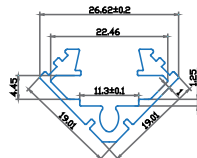

Aluminium Profile-Matt