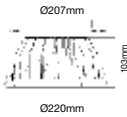

Sensor Compatible: Yes
Voltage/Frequency: AC:100-277V,50/60Hz
Luminous Flux: 3600lm
LED Type: COB
CRI: >80
PF >0.9

Beam Angle: 120°
Body Type: PKW
Color of Fixture: White
Shape: Round
Dimension: Ø220x103mm
Cutting Size: Ø207mm