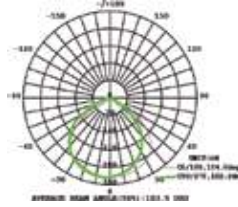

I Series-Black Body

10w

VT-4611B

5876 - 4500K Day White
5877 - 6000K White

3800157615983
3800157615990

Box Qty.
50 Pcs

IP65
RATING

Sensor Compatible: Yes
Voltage/Frequency: AC:200-240V,50Hz
Luminous Flux: 850lm
CRI: >70
PF: >0.9
Beam Angle: 110°
Color of Fixture: Black
Body Type: Aluminium
IP Rating: IP65
Dimension: 122x105x30mm