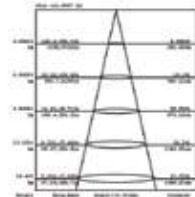

LUMINOUS INTENSITY DISTRIBUTION DIAGRAM