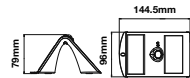

Solar Wall Light-IP65

1.5w VT-767-2-W

8276 - 4000K Day White

3800157627931

Box Qty. 20Pcs

Battery: 3.7V Lithium Battery 1200mAh
Lumens: 220lm
No. of LED: 14pcs (Front 12pcs, Back 2 pcs)
Detecting Angle: 120°
Sensing Range: 2 - 6 mtrs

Charging Time: 6-7 hrs Sunlight Charging
Working Time: Min 8 hrs and Max 24 hrs
IP Rating: IP65
Material: ABS+PC
Dimension: 144.5x96x79mm