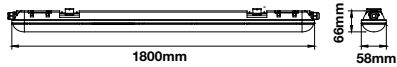

Live . Light . Life
www.vtacexports.com | www.v-tac.eu

V-TAC®
INNOVATIVE LED LIGHTING

Waterproof Fittings
60W VT-180

EAN Code

680 - 4000K Day White
681 - 6400K White

3800157634731
3800157634748

5400
Lumens

>80
CRI

>0.9
PF

15000
On/Off

Voltage/Frequency	LED Type	Beam Angle	Body Type	Dimension	Life span	Box Qty.
AC:220-240V,50Hz	SMD	110°	Plastic	1800x66x58mm	30,000 Hours	9

5 YEARS WARRANTY

*Suitable for 10-12 hours daily, usage of the product for 24 hours a day would void warranty