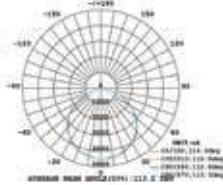

LUMINOUS INTENSITY DISTRIBUTION DIAGRAM

Sensor Compatible:	Yes	PF:	>0.9
Voltage/Frequency:	AC:220-240V,50Hz	Beam Angle:	120°
Luminous Flux:	12000lm	Body Type:	Die Cast Aluminium
LED Type:	SMD	IP Rating:	IP44
CRI:	>70	Dimension:	340x138mm