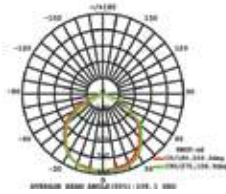

E Series-White Body

50w VT-4051B

5958 - 3000K Warm White 3800157625517
5959 - 4000K Day White 3800157625524
5960 - 6500K White 3800157625531

Box Qty.
10 Pcs

IP65
RATING

Sensor Compatible: Yes
Voltage/Frequency: AC:220-240V,50Hz
Luminous Flux: 4250lm
CRI: >70
PF: >0.9
Beam Angle: 110°
Color of Fixture: Black
Body Type: Aluminium
IP Rating: IP65
Dimension: 245x192x28mm