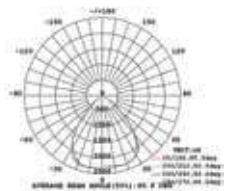

LUMINOUS INTENSITY DISTRIBUTION DIAGRAM