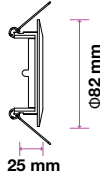

Fitting-Round-GU10

Box Qty.
100 Pcs

Model No: VT-779-SN-RD
SKU Code: 3588
Base: GU10
Material: Zinc Alloy
Shape: Round
Color of Fixture: Satin Nickel
Dimension: 82x25mm
Cutting Size: 74mm
EAN Code: 3800157607179