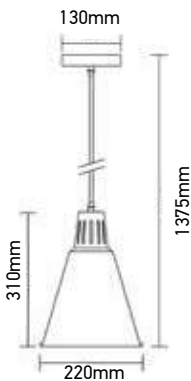

Box Qty.
4Pcs

SKU: 3700
EAN Code: 3800157610735
Material: Aluminium+ SAND FINISH
Size: 220x310x1375mm

VT-7520-G
Aluminum-Sand finish-Grey