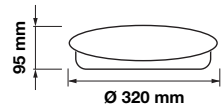

Sensor Compatible: **Yes**
Voltage/Frequency: **AC:220-240V,50Hz**
Luminous Flux: **1700lm**
IP Rating: **IP20**
CRI: **>80**
PF: **>0.5**

Beam Angle: **120°**
Color of Fixture: **White**
Body Type: **Metal+PMMA**
Shape: **Round**
Dimension: **Ø320x95mm**