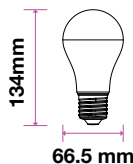

1055
Lumens

75w
EQ.Watts

E27
Base

A60
Type

>80
CRI

>0.5
PF

Voltage/Frequency	LED Type	Beam Angle	Body Type	Dimension	Life span	Box Qty.
AC:220-240V,50Hz	SMD	200°	Thermoplastic	Ø60x112mm	30,000 Hours	100

120+ LUMENS PER WATT

SUPER EFFICIENT

E27-LED Plastic Bulbs

12W VT-295

EAN Code

249 - 3000K Warm White 3800157633598

250 - 4000K Day White 3800157633604

251 - 6400K White 3800157633611