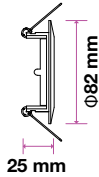

Fitting-Round-GU10

Box Qty.
100 Pcs

Model No: VT-7227RD-WH
SKU Code: 3469
Base: GU10
Material: Ferrum
Shape: Round
Color of Fixture: White
Dimension: Ø82x25mm
Cutting Size: Ø74mm
EAN Code: 3800157605885