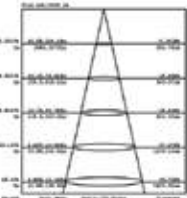

Slimline-Grey Body 200W VT-200-G

EAN Code
3800157631402
3800157631419

484 - 4000K Day White
485 - 6400K White

16000
Lumens

SMD
LED Type

>80
CRI

>0.9
PF

AC:220-240V,50Hz
Voltage/Frequency

Beam Angle	Body Type	Dimension	Life span	Box Qty.
100°	Die casting Aluminium	439x346x56mm	30,000 Hours	2

Slimline-Grey Body 300W VT-300-G

EAN Code
3800157631440
3800157631457

488 - 4000K Day White
489 - 6400K White

LUMINOUS INTENSITY DISTRIBUTION DIAGRAM

24000
Lumens

SMD
LED Type

>80
CRI

>0.9
PF

AC:220-240V,50Hz
Voltage/Frequency

Beam Angle	Body Type	Dimension	Life span	Box Qty.
100°	Die casting Aluminium	529x415x55mm	30,000 Hours	2