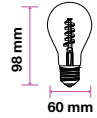

EQ. Watts:	40w	PF:	>0.5
Voltage/Frequency:	AC:220-240V,50Hz	Beam Angle:	300°
Luminous Flux:	360lm	Base:	E27
Commercial Type:	A60	Body Type:	Glass
LED Type:	Filament	Dimension:	60x98mm
CRI:	>80