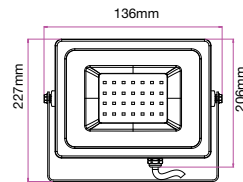

Floodlight-Remote Control-RGB

50w VT-4752

5691 - RGB

3800157603508

Sensor Compatible:	Yes
Voltage/Frequency:	AC:100-240V,50/60Hz
Luminous Flux:	4000lm
CRI:	>80
PF:	>0.9
Beam Angle:	120°
Color of Fixture:	Grey
Body Type:	Die Cast Aluminium
IP Rating:	IP65
Dimension:	136x227x206mm