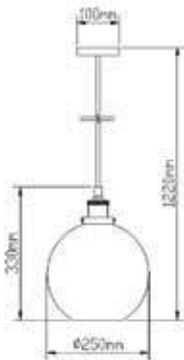

VT-7290
Amber Glass-Metal Series

Box Qty.
8Pcs

SKU: 3741
EAN Code: 3800157611145
Material: Glass+Metal
Size: 260x260x1150mm