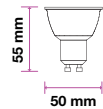

Spotlights-GU10-Lens-38°

8W VT-2889

1693 - 3000K Warm White 3800157608947
1694 - 4000K Day White 3800157608954
1695 - 6400K White 3800157608961

Box Qty.
200 Pcs

EQ. Watts:	80w	PF:	>0.5
Voltage/Frequency:	AC:220-240V,50Hz	Beam Angle:	38°
Luminous Flux:	750lm	Base:	GU10
LED Type:	SMD	Body Type:	Plastic
CRI:	>80	Dimension:	50x55mm