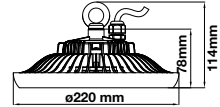

UFO-Highbay-120°
50w VT-9065

5557 - 4000K Day White
5558 - 6400K White

3800157621946
3800157621953

Box Qty.
8 Pcs

120°
BEAM ANGLE

Sensor Compatible:	Yes	PF:	> 0.9
Voltage/Frequency:	AC:220-240V,50Hz	Beam Angle:	120°
Luminous Flux:	4000lm	Body Type:	Die Cast Aluminium
LED Type:	SMD	IP Rating:	IP44
CRI:	>70	Dimension:	220x114mm

UFO-Highbay-90°
50w VT-9055

5559 - 4000K Day White
5560 - 6400K White

3800157621960
3800157621977

Box Qty.
8 Pcs

90°
BEAM ANGLE

Sensor Compatible:	Yes	PF:	> 0.9
Voltage/Frequency:	AC:220-240V,50Hz	Beam Angle:	90°
Luminous Flux:	4000lm	Body Type:	Die Cast Aluminium
LED Type:	SMD	IP Rating:	IP44
CRI:	>70	Dimension:	220x114mm