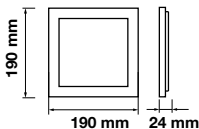

Emergency Pack: **Available** PF: **>0.9**
Voltage/Frequency: **AC:85-265V,50/60Hz** Beam Angle: **120°**
Luminous Flux: **1440lm** Body Type: **Aluminium**
LED Type: **SMD** Shape: **Square**
CRI: **>80** Dimension: **190x190x24mm**