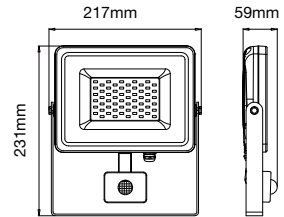

PIR-Slimline-White Body

30w

VT-4933PIRW

5822 - 3000K Warm White 3800157614962
5823 - 4000K Day White 3800157614979
5824 - 6400K White 3800157614986

Box Qty.
20 Pcs

Detection Angle: **120°**
Detection Distance: **2-8m**
Voltage/Frequency: **AC:220-240V,50/60Hz**
Luminous Flux: **2550lm**
CRI: **>70**
PF: **>0.9**
Beam Angle: **100°**
Color of Fixture: **White**
Body Type: **Die Cast Aluminium**
IP Rating: **IP44**
Dimension: **217x231x59mm**