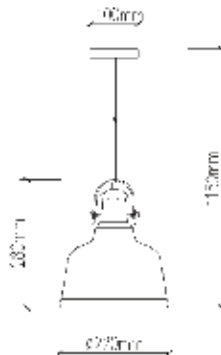

Box Qty.
8Pcs

SKU: 3726
EAN Code: 3800157610995
Material: Glass+Metal
Size: 220x280x1150mm

Box Qty.
8Pcs

SKU: 3727
EAN Code: 3800157611008
Material: Glass+Metal
Size: 220x280x1150mm