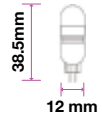

EQ. Watts:	15w	PF:	>0.4
Voltage/Frequency:	AC/DC:12V	Beam Angle:	300°
Luminous Flux:	100lm	Base:	G4
LED Type:	SMD	Body Type:	Plastic
CRI:	>80	Dimension:	12x38.5mm