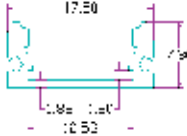

Model No:	VT-7106-1
SKU Code:	9992
Dimension:	17.5x7.8x1000/2000mm
Color of Fixture:	Milky
EAN Code:	3800230628800

Box Qty.
150 Pcs