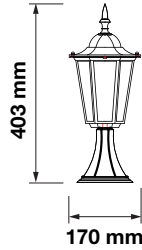

7074

3800157616270

Voltage: AC:220-240V,50Hz
 Max.Watts: 40W
 IP Rating: IP44
 Holder: E27
 Color of Fixture: Matt Black
 Body Type: Aluminium+Glass
 Size: 170x403mm

Stand Lamp

VT-753-W

 Box Qty.
10 Pcs

7075