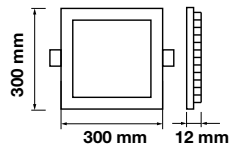

Cutting Size: 280x280mm

Emergency Pack: Available
Voltage/Frequency: AC:85-265V,50/60Hz
Luminous Flux: 2400lm

LED Type: SMD
CRI: >80
PF: >0.9

Beam Angle: 120°
Body Type: Aluminium
Shape: Square
Dimension: 300x300x12mm