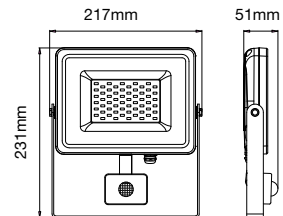

LUMINOUS INTENSITY DISTRIBUTION DIAGRAM