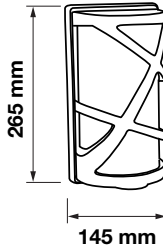

Wall Lamp

VT-745-DG

Box Qty.
12 Pcs

7065

3800157614405

Voltage: AC:220-240V,50Hz
Max.Watts: 40W
IP Rating: IP54
Holder: E27
Color of Fixture: Dark Grey
Body Type: Aluminium
Size: 145X265mm