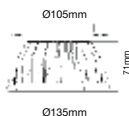

Reflector Series

10w VT-2610

Box Qty.
27 Pcs

1100 - 6000K White

3800230622372

Sensor Compatible: **Yes**
Voltage/Frequency: **AC:220-240V,50Hz**
Luminous Flux: **730lm**
LED Type: **COB**
CRI: **>80**
PF: **>0.5**

Beam Angle: **120°**
Body Type: **PKW**
Color of Fixture: **PKW**
Shape: **Round**
Dimension: **Ø135x71mm**
Cutting Size: **Ø105mm**