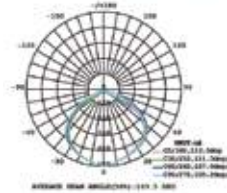

V-TAC®

INNOVATIVE LED LIGHTING

Live . Light . Life
www.vtacexports.com | www.v-tac.eu

LUMINOUS INTENSITY DISTRIBUTION DIAGRAM