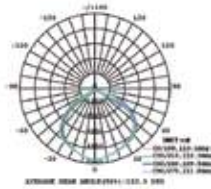

LUMINOUS INTENSITY DISTRIBUTION DIAGRAM