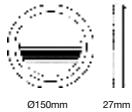

Sensor Compatible: **Yes**
Voltage/Frequency: **AC:100-240V,50/60Hz**
Luminous Flux: **60lm**
LED Type: **SMD**
CRI: **>80**
PF: **>0.5**

Beam Angle: **55°**
Body Type: **PC**
Color of Fixture: **Black**
Shape: **Round**
Dimension: **150x27mm**