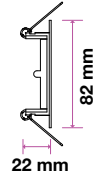

Fitting-Square-GU10

Box Qty.
100 Pcs

Model No: VT-7227SQ-SN
SKU Code: 3473
Base: GU10
Material: Ferrum
Shape: Square
Color of Fixture: Satin Nickel
Dimension: 82x82x22mm
Cutting Size: 74x74mm
EAN Code: 3800157605922