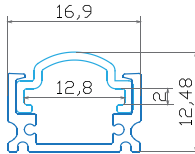

Aluminium Profile-Transparent

Box Qty. **140 Pcs**

Model No: VT-7102-T
SKU Code: 9983
Dimension: 16.9x12.48x1000mm
Color of Fixture: Transparent
EAN Code: 3800230622143