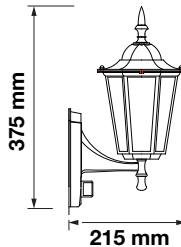

Wall Lamp

VT-751-B

Box Qty.
10 Pcs

7070

3800157616232

Voltage: AC:220-240V,50Hz
Max.Watts: 40W
IP Rating: IP44
Holder: E27
Color of Fixture: Matt Black
Body Type: Aluminium+Glass
Size: 215x375x170mm