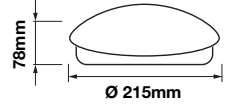

Sensor Compatible: **Yes**
Voltage/Frequency: **AC:220-240V,50Hz**
Luminous Flux: **560lm**
IP Rating: **IP20**
CRI: **>80**
PF: **>0.5**

Beam Angle: **120°**
Color of Fixture: **White**
Body Type: **Iron+PMMA**
Shape: **Round**
Dimension: **Ø215x78mm**