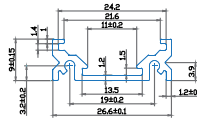

Model No:	VT-7103-M
SKU Code:	9986
Dimension:	26.5x9x1000mm
Color of Fixture:	Matt
EAN Code:	3800230622174