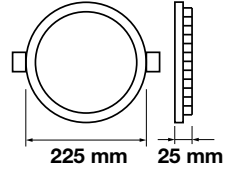

Cutting Size: $\varnothing$ 205mm

Emergency Pack: **Available**
Voltage/Frequency: **AC:85-265V,50/60Hz**
Luminous Flux: **1500lm**

LED Type: **SMD**
CRI: **>80**
PF: **>0.5**

Beam Angle: **120°**
Body Type: **Aluminium+Chrome**
Shape: **Round**
Dimension: **$\varnothing$ 225x25mm**