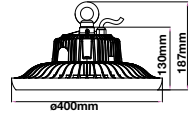

UFO-High Lumen-Meanwell Driver
200w VT-9217

5594 - 6400K White

3800157622363

Box Qty.
2 Pcs

5 V-TAC® PRO
YEAR WARRANTY

Sensor Compatible:	Yes	PF:	> 0.9
Voltage/Frequency:	AC:100-240V,50/60Hz	Beam Angle:	120°
Luminous Flux:	26000lm	Body Type:	Die Cast Aluminium
LED Type:	SMD	IP Rating:	IP65
CRI:	>70	Dimension:	400x187mm

UFO-High Lumen-Meanwell Driver
200w VT-9207

5595 - 4000K White

3800157622370

Box Qty.
2 Pcs

5 V-TAC® PRO
YEAR WARRANTY

Sensor Compatible:	Yes	PF:	> 0.9
Voltage/Frequency:	AC:100-240V,50/60Hz	Beam Angle:	90°
Luminous Flux:	26000lm	Body Type:	Die Cast Aluminium
LED Type:	SMD	IP Rating:	IP65
CRI:	>70	Dimension:	400x187mm