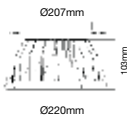

Sensor Compatible: Yes
Voltage/Frequency: AC:100-270V,50/60Hz
Luminous Flux: 4800lm
LED Type: COB
CRI: >80
PF >0.9

Beam Angle: 120°
Body Type: PKW
Color of Fixture: PKW
Shape: Round
Dimension: Ø220x103mm
Cutting Size: Ø207mm