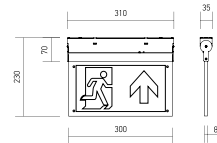

Lamp Type: 16 SMD LEDs
Lumens: 160lm
Input Voltage: AC:220-240V,50/60Hz
Protection Rating: IP20
Material: PC
Exit Lamp Type: Surface/Ceiling Mounted
Viewing Distance: 22 Meters From Both Sides

Emergency Operation Time: >3 Hours
Battery: Ni-Cd 4.8V,600mAh
Recharging Time: 24 Hours
Test Button: Green Light Indicator Test Button
Stickers: 4 Stickers
Legends: 4 Way Legend Available
Mode Of Operation: Maintained

new!