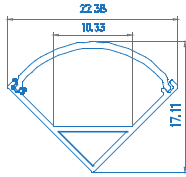

Aluminium Profile-2 Meters

Box Qty. **150 Pcs**

Model No: VT-7109-2Pc
SKU Code: 9957
Dimension: 22x17x2000mm
Color of Fixture: Milky
EAN Code: 3800157617208