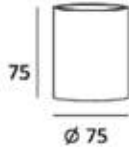

Fitting-Round-GU10

Box Qty.
36 Pcs

Model No: VT-716RD
SKU Code: 3667
Base: GU10
Material: Gypsum
Shape: Round
Color of Fixture: White
Dimension: Ø75x75mm
Cutting Size: N/A
EAN Code: 3800157624749