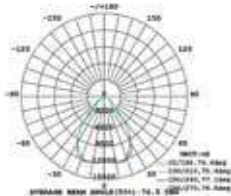

LUMINOUS INTENSITY DISTRIBUTION DIAGRAM