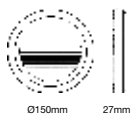

Sensor Compatible: **Yes**
Voltage/Frequency: **AC:100-240V,50/60Hz**
Luminous Flux: **60lm**
LED Type: **SMD**
CRI: **>80**
PF: **>0.5**

Beam Angle: **55°**
Body Type: **PC**
Color of Fixture: **Grey**
Shape: **Round**
Dimension: **150x27mm**