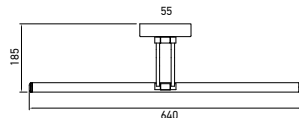

Voltage/Frequency: **AC:220-240V,50Hz**

No. of LED: **60 pcs**

Luminous Flux: **900lm**

Material: **Metal+PMMA**

LED Type: **SMD**

Unit GW: **0.82 Kg**

CRI: **>80**

Life Span: **20,000 Hours**

PF: **>0.5**

Size: **640x55x185mm**

Beam Angle: **120°**

Built In **LED**