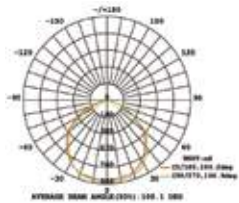

I Series-Black Body

100w VT-46100

5889 - 6000K White 3800157616119

Box Qty.
10 Pcs

IP65
RATING

Sensor Compatible: Yes
Voltage/Frequency: AC:200-240V,50Hz
Luminous Flux: 8500lm
CRI: >70
PF: >0.9
Beam Angle: 110°
Color of Fixture: Black
Body Type: Aluminium
IP Rating: IP65
Dimension: 345x265x45mm