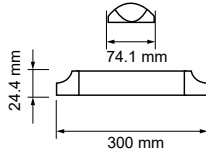

V-TAC®

INNOVATIVE LED LIGHTING

Live . Light . Life
www.vtacexports.com | www.v-tac.eu

Prismatic Fittings

10W VT-8-10 EAN Code

659 - 3000K Warm White 3800157632140
660 - 4000K Day White 3800157632157
661 - 6400K White 3800157632164