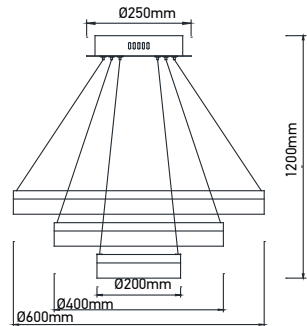

Voltage/Frequency: **AC:100-240V,50Hz**
Luminous Flux: **5600lm**
LED Type: **SMD**
CRI: **>80**
PF: **>0.9**
Beam Angle: **120°**

No. of LED: **510 pcs**
Material : **Acrylic+Aluminium**
Unit GW : **4.7 Kg**
Life Span: **20,000 Hours**
Size : **600x600x1200mm**