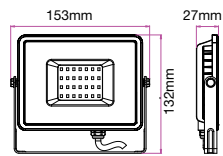

IP65
RATING

- **1600** Lumens
- **SMD** LED Type
- **>80** CRI
- **>0.9** PF
- **AC:220-240V,50Hz** Voltage/Frequency

Beam Angle	Body Type	Dimension	Life span	Box Qty.
100°	Die casting Aluminium	153x132x27mm	30,000 Hours	20