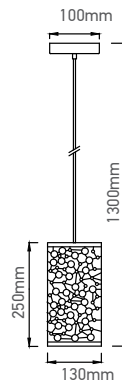

Box Qty.
10Pcs

SKU: 3825
EAN Code: 3800157616607
Material: Metal
Size: 130x250x1300mm

Box Qty.
10Pcs

SKU: 3826
EAN Code: 3800157616614
Material: Metal
Size: 130x250x1300mm