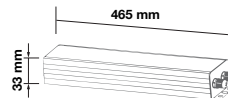

3Hr LED emergency lighting kit, designed to suit a wide range of LED types and circuits. The models have sealed Ni-Cd batteries able to guarantee high efficiency with high temperatures.

Voltage: DC:30-42V
Led output power: AC:220-240V,50/60Hz
Charging time: 24 Hours
Working time: 3 Hours

Battery: NI-CD, 7.2V, 4400 mAh
Color of Fixture: Silver
Body Type: Aluminium
Size: 465x52x33mm
Emergency switch on time: < 1s