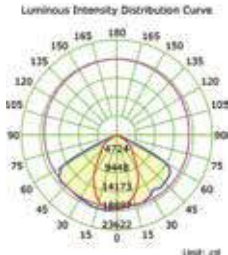

Box Qty.
1 Pcs

Linear Highbay-120°
300w VT-9308

5605 - 4000K Day White
5606 - 6000K White

3800157624961
3800157624978

120°
BEAM ANGLE