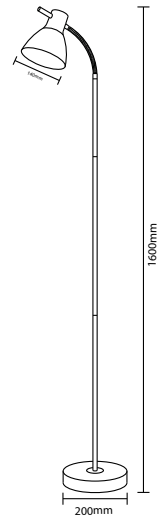

 Box Qty.
4 Pcs

Floor Lamp-E27

VT-7600-SW

3704 3800157610773

Max. Watts: **60W**
 Body Type: **Metal With Sand Finish**
 Holder: **E27**
 Color: **Sand White+Satin Nickel**
 Dimension: **140x200x1600mm**

 Box Qty.
4 Pcs