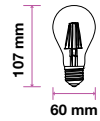

Frost Cover -Filament-A60-E27

7W VT-2047

- 7181 - 2700K Warm White 3800157615570
- 7182 - 4000K Day White 3800157615587
- 7183 - 6400K White 3800157615594

Box Qty. **50 Pcs**

EQ. Watts:	60w	PF:	>0.5
Voltage/Frequency:	AC:220-240V,50/60Hz	Beam Angle:	300°
Luminous Flux:	840lm	Base:	E27
Commercial Type:	A60	Body Type:	Glass
LED Type:	Filament	Dimension:	60x107mm
CRI:	>80