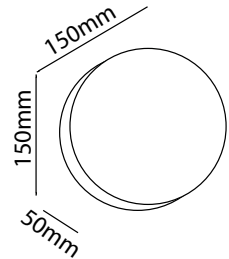

Luminous Flux: **440lm**

IP Rating: **IP65**

CRI: **>80**

PF: **>0.5**

Beam Angle: **360°**

Body Type: **Aluminium+Acrylic**

Dimension: **150x50mm**

White