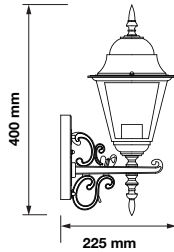

Wall Lamp

VT-760-B

Box Qty.
12 Pcs

7519

3800157617789

Voltage: **AC:220-240V**
Max.Watts: **60W**
IP Rating: **IP44**
Holder: **E27**
Color of Fixture: **Matt Black**
Body Type: **Aluminium+Glass**
Size: **225x400x148mm**