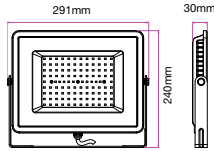

Slimline-Grey Body

100W VT-100-G

- 472 - 3000K Warm White
- 473 - 4000K Day White
- 474 - 6400K White

EAN Code
3800157631280
3800157631297
3800157631303

IP65
RATING

1 METER WIRE

- 8000 Lumens
- SMD LED Type
- >80 CRI
- >0.9 PF
- AC:220-240V,50Hz Voltage/Frequency

Beam Angle	Body Type	Dimension	Life span	Box Qty.
100°	Die casting Aluminium	291x240x30mm	30,000 Hours	4