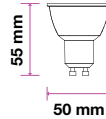

480
Lumens

65w
EQ.Watts

GU10
Base

>80
CRI

>0.5
PF

Voltage/Frequency	LED Type	Beam Angle	Body Type	Dimension	Life span	Box Qty.
AC:220-240V,50Hz	SMD	38°	Plastic	Ø50x 55mm	30,000 Hours	200