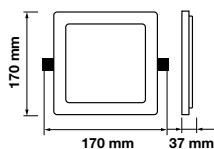

Live . Light . Life

www.vtacexports.com | www.v-tac.eu

V-TAC®

INNOVATIVE LED LIGHTING

Edge Panels

20W VT-620RD EAN Code

614 - 3000K Warm White 3800157630559
615 - 4000K Day White 3800157630566
616 - 6400K White 3800157630573

2000
Lumens

>80
CRI

>0.9
PF

Cutting Size

Ø 140 mm

QUICK CONNECTOR

Voltage/Frequency	LED Type	Beam Angle	Body Type	Dimension	Life span	Box Qty.
AC:220-240V,50Hz	SMD	120°	ABS+Plastic	170x37mm	30,000 Hours	40

Edge Panels

20W VT-620SQ EAN Code

611 - 3000K Warm White 3800157630528
612 - 4000K Day White 3800157630535
613 - 6400K White 3800157630542

2000
Lumens

>80
CRI

>0.9
PF

Cutting Size

142X 142mm

QUICK CONNECTOR

Voltage/Frequency	LED Type	Beam Angle	Body Type	Dimension	Life span	Box Qty.
AC:220-240V,50Hz	SMD	120°	ABS+Plastic	170x170x37mm	30,000 Hours	40

5 YEARS
WARRANTY