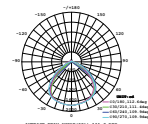

PIR-Slimline-Black Body

30w

VT-4933PIRB

5819 - 3000K Warm White 3800157614931
5821 - 6400K White 3800157614955

Box Qty.
20 Pcs

Detection Angle: **120°**
Detection Distance: **2-8m**
Voltage/Frequency: **AC:220-240V,50/60Hz**
Luminous Flux: **2550lm**
CRI: **>70**
PF: **>0.9**
Beam Angle: **100°**
Color of Fixture: **Black**
Body Type: **Die Cast Aluminium**
IP Rating: **IP44**
Dimension: **217x231x59mm**

PIR-Slimline-Black Body

50w

VT-4955PIRB

5837 - 3000K Warm White 3800157615112
5838 - 4000K Day White 3800157615129
5839 - 6400K White 3800157615136

Box Qty.
10 Pcs

Detection Angle: **120°**
Detection Distance: **2-8m**
Voltage/Frequency: **AC:220-240V,50/60Hz**
Luminous Flux: **4250lm**
CRI: **>70**
PF: **>0.9**
Beam Angle: **100°**
Color of Fixture: **Black**
Body Type: **Die Cast Aluminium**
IP Rating: **IP44**
Dimension: **237x251x62mm**