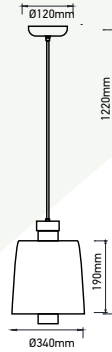

Pendant Light-Gold Lamp Shade

7W

VT-7666-G

Box Qty.
4Pcs

3938 - 3000K Warm White
3932 - 4000K Day White

3800157628990
3800157626606

Built In **LED**

Voltage/Frequency: AC:220-240V,50Hz
Luminous Flux: 400lm
LED Type: SMD
CRI: >80
PF: >0.5
Beam Angle: 120°

No. of LED: 14 pcs
Material: Metal Finish
Unit GW: 2.4 Kg
Life Span: 30,000 Hours
Size: Ø340xH190mm