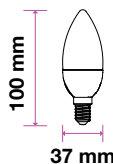

E14-LED Plastic Bulbs

5.5W VT-226

EAN Code

171 - 3000K Warm White 3800157627849
172 - 4000K Day White 3800157627856
173 - 6400K White 3800157627863