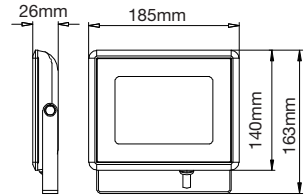

E Series-White Body

30W

VT-4031W

5955 - 3000K Warm White	3800157625487
5956 - 4000K Day White	3800157625494
5957 - 6500K White	3800157625500

Box Qty.
20 Pcs

IP65
RATING

Sensor Compatible:	Yes
Voltage/Frequency:	AC:220-240V,50Hz
Luminous Flux:	2550lm
CRI:	>70
PF:	>0.9
Beam Angle:	110°
Color of Fixture:	White
Body Type:	Aluminium
IP Rating:	IP65
Dimension:	185x163x26mm