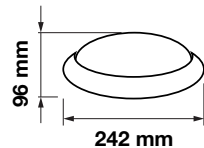

Sensor Compatible: **Yes**
Voltage/Frequency: **AC:200-240V,50/60Hz**
Luminous Flux: **840lm**
IP Rating: **IP54**
CRI: **>80**
PF: **>0.9**

Beam Angle: **110°**
Color of Fixture: **White**
Body Type: **Plastic CLAD Aluminium**
Shape: **Oval**
Dimension: **Ø242x96mm**