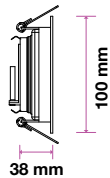

Fitting-Square-GU10

Box Qty.
100 Pcs

Model No: VT-781SQ-WH
SKU Code: 3597
Base: GU10
Material: Aluminium+Ferrum
Shape: Square
Color of Fixture: White
Dimension: 100x100x38mm
Cutting Size: 90x90mm
EAN Code: 3800157607261