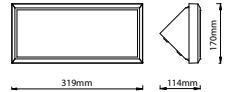

Sensor Compatible:	Yes	PF:	>0.9
Voltage/Frequency:	AC:100-240V,50/60Hz	Beam Angle:	110°
Luminous Flux:	1000lm	Body Type:	PC
IP Rating:	IP65	Dimension:	319x170x114mm
CRI:	>80