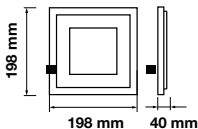

Cutting Size: 145x145mm

Emergency Pack: **Available** PF: >0.9
Voltage/Frequency: **AC:100-240V,50/60Hz** Beam Angle: **120°**
Luminous Flux: **1260lm** Body Type: **Aluminium+Glass**
LED Type: **SMD** Shape: **Square**
CRI: >80 Dimension: **198x198x40mm**