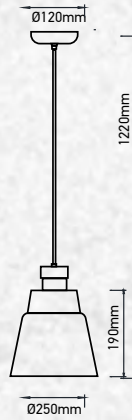

Pendant Light-White Lamp Shade

7W VT-7444-WH Built In LED

SKU: 3937 - 3000K Warm White 3800157628983
SKU: 3931 - 4000K Day White 3800157626590

Voltage/Frequency: AC:220-240V,50Hz

Luminous Flux: 400lm

LED Type: SMD

CRI: >80

PF: >0.5

Beam Angle: 120°

No. of LED: 14 pcs

Material : Metal Finish

Unit GW : 1.9 Kg

Life Span: 30,000 Hours

Size : Ø250xH190mm

Box Qty: 8Pcs