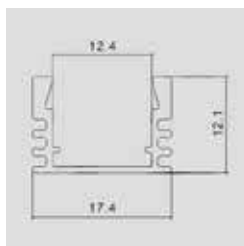

Box Qty. 120 Pcs

Aluminium Profiles-Milky

Model No:	VT-8116
SKU:	3358
Dimension:	2000x17.4x12.1mm
Color of Fixture:	Milky
EAN:	3800157636865

Box Qty. 120 Pcs