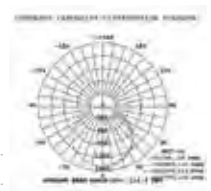

Sensor Compatible: **Yes**
Voltage/Frequency: **AC:220-240V,50Hz**
Luminous Flux: **4250lm**
Color of Fixture: **Black**

CRI: **>70**
PF: **>0.9**
IP Rating: **IP65**
Beam Angle: **100°**

Body Type: **Die Cast Aluminium**
Dimension: **278x313x183mm**
Box Qty: **10 Pcs**