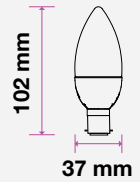

MODEL	WATTS	EQ.WATTS	LUMENS	BASE	SHAPE	BOX QTY.
VT-299	5.5w	40w	470	B15	Candle	200 pcs

SKU: 860 | 3000K WARM WHITE

BAYONET

12 PACK
ALSO AVIALABLE