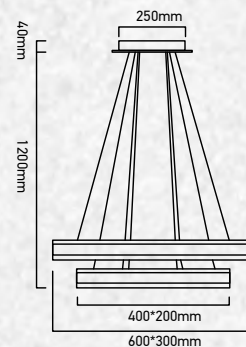

Unit GW : 4.7 Kg

Life Span: 25,000 Hours

Size : 600/400/200mm

Box Qty: 1Pcs

Coffee Chandelier-2 Step-Dimmable

115w VT-101-2-C

Built In LED

SKU: 3988 - 3000K Warm White