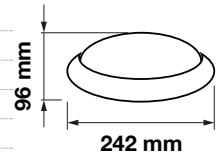

Sensor Compatible:	Yes
Voltage/Frequency:	AC:200-240V,50/60Hz
Luminous Flux:	840lm
IP Rating:	IP54
CRI:	>80
PF:	>0.9

Beam Angle:	120°
Color of Fixture:	Black
Body Type:	Plastic CLAD Aluminium
Shape:	Oval
Dimension:	Ø242x96mm
Box Qty:	10 Pcs