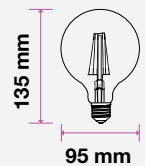

**3** YEAR  
**WARRANTY\***

G95

G125

ST64

MODEL	WATTS	EQ.WATTS	LUMENS	BASE	SHAPE	BOX QTY.
VT-296	6w	55w	725	E27	G95	20 pcs

SKU: 293 | 2200K WARM WHITE

MODEL	WATTS	EQ.WATTS	LUMENS	BASE	SHAPE	BOX QTY.
VT-297	6w	55w	725	E27	G125	20 pcs