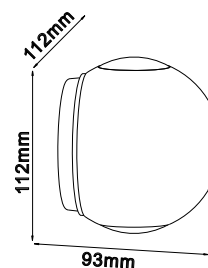

Round Light
6W VT-836

Sensor Compatible:	Yes
Voltage/Frequency:	AC:220-240V,50/60Hz
Luminous Flux:	660lm
IP Rating:	IP65
CRI:	>80

PF:	>0.5
Beam Angle:	Up-Down 90°
Body Type:	Aluminium
Dimension:	112x112x93mm
Box Qty:	20 Pcs