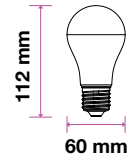

Beam Angle:	200°
Body Type:	Thermoplastic
Dimension:	60x112mm
Box Qty:	100 Pcs