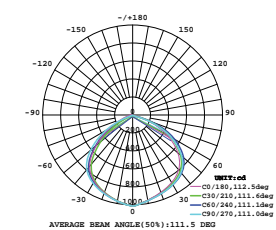

LUMINOUS INTENSITY DISTRIBUTION DIAGRAM

NEW

VT-30-1-W

SKU: 950 | 6400K WHITE

WATTS	LUMENS	BOX QTY.
30w	2400	10 pcs