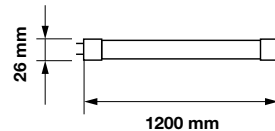

T8 Meat Tube-120cm

18w VT-1228-M

SKU: 6323 3800157619325

EQ. Watts:	36w
Voltage/Frequency:	AC:180-240V,50/60Hz
Luminous Flux:	1530lm
LED Type:	SMD
CRI:	>95

PF:	>0.9
Beam Angle:	160°
Body Type:	Glass with PET
Holder:	G13
Instant start :	0-100% in < 1s

On/Off:	>15,000
Life span:	20,000 Hours
Gross weight:	320g
Dimension:	26x1200mm
Box Qty:	25 Pcs