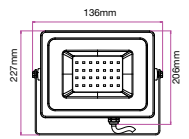

Sensor Compatible:	Yes
Voltage/Frequency:	AC:100-240V
Luminous Flux:	2400lm
Color of Fixture:	Grey

CRI:	>80
PF:	>0.9
IP Rating:	IP65
Beam Angle:	100°

Body Type:	Die Cast Aluminium
Dimension:	136x227x206mm
Box Qty:	6 Pcs