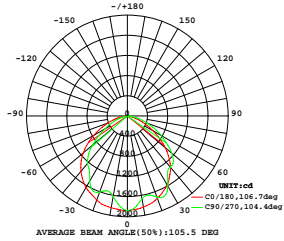

LUMINOUS INTENSITY DISTRIBUTION DIAGRAM