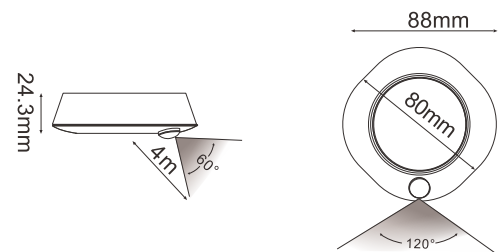

VT-80

SKU: 813 | 4000K DAY WHITE

WATTS	LUMENS	BOX QTY.
1.5w	80	50 pcs

3xAAA (Battery not included)