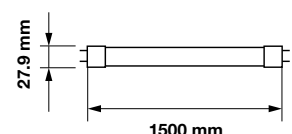

 Dummy Starter  
Included

Voltage/Frequency:	AC:220-240V,50Hz
Luminous Flux:	2400lm
LED Type:	SMD
CRI:	>80

PF:	>0.9
Beam Angle:	160°
Body Type:	Nano Plastic
Holder:	G13
Instant start :	0-100% in < 1s

On/Off:	>15,000
Life span:	30,000 Hours
Gross weight:	261g
Dimension:	27.9x1500mm
Box Qty:	25 Pcs