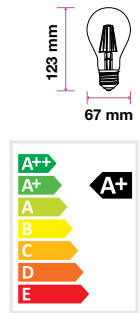

Amber Cover -Filament-A60-E27

8W VT-1958

SKU: 4472 - 2200K Warm White 3800157609067

EQ. Watts:	60w
Voltage/Frequency:	AC:220-240V,50Hz
Luminous Flux:	720lm
Commercial Type:	A67

LED Type:	Filament
CRI:	>80
PF:	>0.5
Base:	E27

Beam Angle:	300°
Body Type:	Glass
Dimension:	67x123mm
Box Qty:	50 Pcs