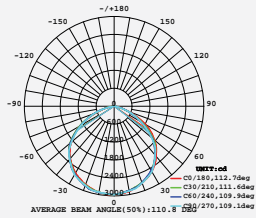

VT-100-G

SKU: 472 | 3000K WARM WHITE
SKU: 473 | 4000K DAY WHITE
SKU: 474 | 6400K WHITE

WATTS	LUMENS	BOX QTY.
100w	8000	4 pcs

① METER WIRE

VT-150-G

SKU: 481 | 3000K WARM WHITE
SKU: 482 | 4000K DAY WHITE
SKU: 483 | 6400K WHITE

WATTS	LUMENS	BOX QTY.
150w	12000	2 pcs

① METER WIRE

VT-200-G

SKU: 484 | 4000K DAY WHITE
SKU: 485 | 6400K WHITE

WATTS	LUMENS	BOX QTY.
200w	16000	2 pcs

① METER WIRE

VT-300-G

SKU: 488 | 4000K DAY WHITE
SKU: 489 | 6400K WHITE

WATTS	LUMENS	BOX QTY.
300w	24000	2 pcs

① METER WIRE