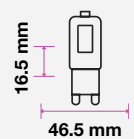

MODEL	WATTS	EQ.WATTS	LUMENS	BASE	BOX QTY.
VT-203	2.5w	20w	200	G9	200 pcs

- SKU: 243 | 3000K WARM WHITE
- SKU: 244 | 4000K DAY WHITE
- SKU: 245 | 6400K WHITE