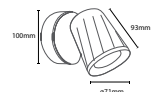

PF:	>0.5
Beam Angle:	100°
Body Type:	Plastic+Metal
Dimension:	100x93mm
Box Qty:	24 Pcs

Double Head