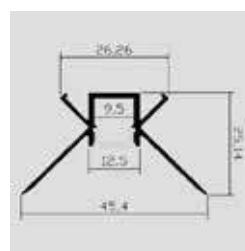

Aluminium Profiles-Milky-Set

Model No:	VT-8104
SKU:	3362
Dimension:	2000mm
Color of Fixture:	Milky
EAN:	3800157637022
Box Qty.	30 Pcs