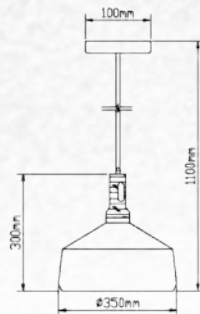

Model: VT-7545-WH
SKU: 3765
EAN: 3800157611381
Size: 350x300x1100mm
Box Qty: 8Pcs
Material: Iron+Wooden Top

Wooden Top Iron-Black