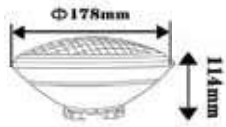

Commercial Type:	PAR56
Voltage/Frequency:	AC/DC:12V,50Hz
Luminous Flux:	800lm
Beam Angle:	120°
CRI:	>80
IP Rating:	IP68
Body Type:	Glass
Dimension:	178x114mm
Cutting Size:	NA
Box Qty:	12 Pcs