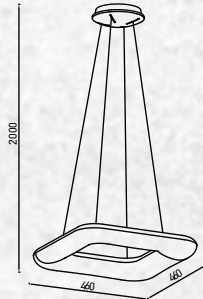

Beam Angle: 120°

No. of LED: 384 pcs

Material : PC

Unit GW : 3.00 kgs

Life Span: 30,000 Hours

Size : 460x460x2000mm

Box Qty: 1Pcs

Designer Series Pendant-Color Changing