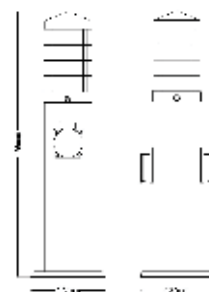

E27
HOLDER

2 WAYS GARDEN SOCKET WITH LAMP
IP44

VT-1156-2

SKU: 8822

EAN: 3800157652476

Input Power:	2 Way-	Rated Load:	16A3680W
Body Type:	AC:220-240V,50Hz	Color:	Dark Grey
Dimension:	Stainless Steel+PC	Box Qty:	8822
	127×455mm