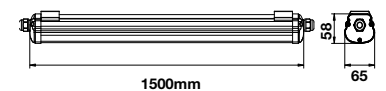

Life span:	30,000 Hours
Gross weight:	1.1 kg
Dimension:	1500x65x58mm
Box Qty:	12 Pcs

**1 LED TUBE INCLUDED**