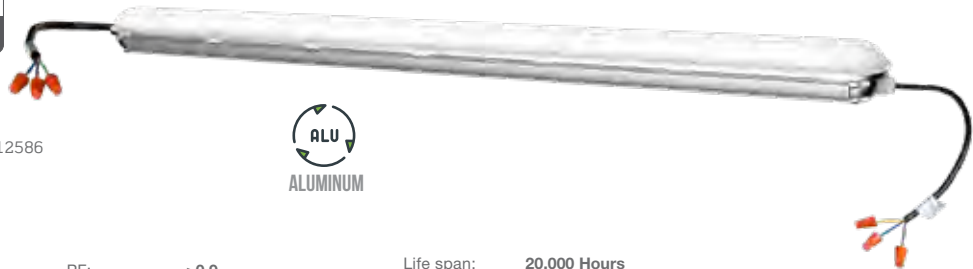

Waterproof Fitting
70w VT-1573

SKU: 6266 - 4000K Day White 3800157612586

Voltage/Frequency:	AC:200-240V,50/60Hz
Luminous Flux:	8400lm
LED Type:	SMD
CRI:	>70

PF:	>0.9
Beam Angle:	120°
Body Type:	Plastic+Aluminium
On/Off:	>10,000

Life span:	20,000 Hours
Gross weight:	2.75 kg
Dimension:	1500x86x70mm
Box Qty:	6 Pcs