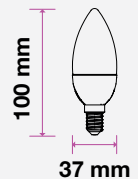

MODEL	WATTS	EQ.WATTS	LUMENS	BASE	SHAPE	BOX QTY.
VT-289	5.5w	40w	470	E27	Candle	200 pcs
SKU: 858 | 3000K WARM WHITE