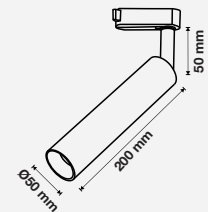

MODEL	WATTS	LUMENS	PF	CRI	BOX QTY.	BEAM ANGLE
VT-420-W	20w	1600	>0.9	>90	40 pcs	24°

SKU: 362 | 3000K WARM WHITE
SKU: 363 | 4000K DAY WHITE
SKU: 364 | 5000K WHITE