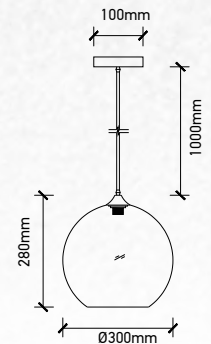

Amber Glass-Metal Series

Model:	VT-7303
SKU:	3866
EAN:	3800157620765
Size:	300x280x1000mm
Box Qty:	8Pcs
Material:	Glass+Metal