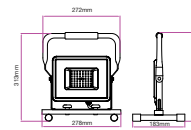

Floodlight With Stand- EU Plug

50W VT-4250

SKU: 5929 - 4000K Day White
SKU: 5930 - 6400K White

3800157622851
3800157622868

EU PLUG 3 METER WIRE

Sensor Compatible: **Yes**
Voltage/Frequency: **AC:220-240V,50Hz**
Luminous Flux: **4250lm**
Color of Fixture: **Black**

CRI: **>70**
PF: **>0.9**
IP Rating: **IP65**
Beam Angle: **100°**

Body Type: **Die Cast Aluminium**
Dimension: **278x313x183mm**
Box Qty: **10 Pcs**