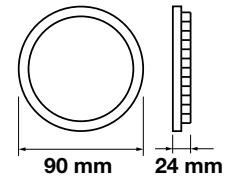

Emergency Pack:	Available
Voltage/Frequency:	AC:85-265V,50/60Hz
Luminous Flux:	420lm
Beam Angle:	120°

LED Type:	SMD
CRI:	>80
PF:	>0.5
Shape:	Round

Body Type:	Aluminium+Satin Nickel
Dimension:	Ø90x24mm
Box Qty:	40 Pcs