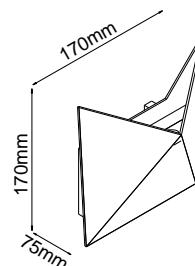

5w VT-825

Sensor Compatible:	Yes
Voltage/Frequency:	AC:220-240V,50/60Hz
Luminous Flux:	550lm
IP Rating:	IP65
CRI:	>80

PF:	>0.5
Beam Angle:	120°
Body Type:	Aluminium
Dimension:	170x170x75mm
Box Qty:	20 Pcs

Triangle Light

6w VT-826

Sensor Compatible:	Yes
Voltage/Frequency:	AC:220-240V,50/60Hz
Luminous Flux:	660lm
IP Rating:	IP65
CRI:	>80

PF:	>0.5
Beam Angle:	Up15°-Down120°
Body Type:	Aluminium
Dimension:	90x200x90mm
Box Qty:	20 Pcs