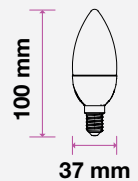

HIGH LUMEN BULBS

C37 | G45 | P45

Available in warm to bright color temperatures, this high-lumen range includes candelabra-style C37 lamps, 45mm diameter spheroid/ping pong G45 bulbs, and 45mm pear-shaped bulbs for a complete selection of lamps to meet a desired combination for mood and task lighting in residential and commercial spaces.

- **A++ energy rating**
- **120 lm/w**
- **30,000-hr lifespan**
- **200° Beam Angle**
- **AC:220-240V,50Hz**
- **CRI: >80**

5 YEAR
WARRANTY*

MODEL	WATTS	EQ.WATTS	LUMENS	BASE	SHAPE	BOX QTY.
VT-255	4.5w	40w	470	E14	Candle	200 pcs

- SKU: 258 | 3000K WARM WHITE
- SKU: 259 | 4000K DAY WHITE
- SKU: 260 | 6400K WHITE

MODEL	WATTS	EQ.WATTS	LUMENS	BASE	SHAPE	BOX QTY.
VT-245	4.5w	40w	470	E27	G45	200 pcs

- SKU: 261 | 3000K WARM WHITE
- SKU: 262 | 4000K DAY WHITE
- SKU: 263 | 6400K WHITE

MODEL	WATTS	EQ.WATTS	LUMENS	BASE	SHAPE	BOX QTY.
VT-225	4.5w	40w	470	E14	P45	200 pcs

- SKU: 264 | 3000K WARM WHITE
- SKU: 265 | 4000K DAY WHITE
- SKU: 266 | 6400K WHITE