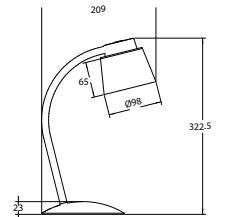

Desk Lamp-White

5W VT-1015-W

SKU: 7051 - 4000K Day white
3800157610650

Voltage/Frequency:	AC:100-240V,50/60Hz
Luminous Flux:	360lm
CRI:	>80
PF:	>0.45

Touch Control

Beam Angle:	90°
Color:	White
Body Type:	ABS+Metal
Dimension:	210x136x32mm
Box Qty:	6 Pcs