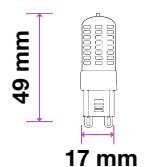

MODEL	WATTS	EQ.WATTS	LUMENS	BASE	BOX QTY.
VT-204	3w	25w	300	G9	200 pcs

- SKU: 246 | 3000K WARM WHITE
- SKU: 247 | 4000K DAY WHITE
- SKU: 248 | 6400K WHITE