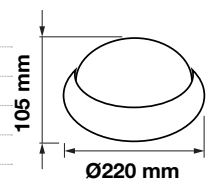

Sensor Compatible:	Yes
Voltage/Frequency:	AC:200-240V,50/60Hz
Luminous Flux:	840lm
IP Rating:	IP54
CRI:	>70
PF:	>0.5

Beam Angle:	120°
Color of Fixture:	Black
Body Type:	Plastic CLAD Aluminium
Shape:	Round
Dimension:	Ø220x105mm
Box Qty:	10 Pcs