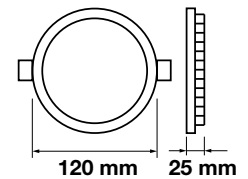

Slim Series-Satin Nickel-Round

6W VT-607SN

SKU: 6338 - 4000K Day White 3800157621229

Cutting Size:
Ø105mm

Emergency Pack: Available
Voltage/Frequency: AC:85-265V,50/60Hz
Luminous Flux: 420lm
Beam Angle: 120°

LED Type: SMD
CRI: >80
PF: >0.5
Shape: Round

Body Type: Aluminium+Satin Nickel
Dimension: Ø120x25mm
Box Qty: 40 Pcs