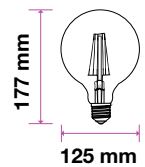

MODEL	WATTS	EQ.WATTS	LUMENS	BASE	SHAPE	BOX QTY.
VT-297	6w	55w	725	E27	G125	20 pcs

SKU: 291 | 2200K WARM WHITE