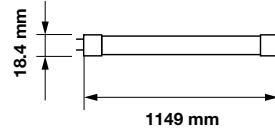

T5-Glass Plastic-120cm

16w VT-1225

SKU: 6320 - 4000K Day White 3800157619295
SKU: 6321 - 6500K White 3800157619301

EQ. Watts:	28w
Voltage/Frequency:	AC:220-240V,50Hz
Luminous Flux:	1600lm
LED Type:	SMD
CRI:	>80

PF:	>0.5
Beam Angle:	160°
Body Type:	Glass with PET
Holder:	G5
Instant start :	0-100% in < 1s

On/Off:	>15,000
Life span:	20,000 Hours
Gross weight:	208g
Dimension:	18.4x1149mm
Box Qty:	25 Pcs