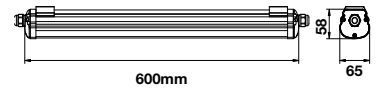

Voltage/Frequency:	AC:220-240V,50Hz
Luminous Flux:	1440lm
LED Type:	SMD
CRI:	>70

PF:	>0.5
Beam Angle:	120°
Body Type:	Plastic
On/Off:	>10,000

Life span:	20,000 Hours
Gross weight:	0.60 kg
Dimension:	600x65x58mm
Box Qty:	12 Pcs