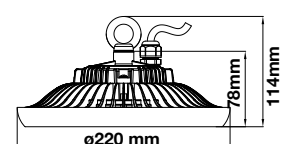

Sensor Compatible:	Yes
Voltage/Frequency:	AC:220-240V,50Hz
Luminous Flux:	4000lm
LED Type:	SMD
CRI:	>70
PF:	>0.9
Beam Angle:	120°
Body Type:	Die Cast Aluminium
IP Rating:	IP44
Dimension:	Ø221x85mm
Box Qty:	4 Pcs

UFO-Highbay-120°

50w VT-9053

SKU: 5554 - 4500K Day White
SKU: 5555 - 6400K White

3800157620895
3800157620901

Sensor Compatible:	Yes
Voltage/Frequency:	AC:220-240V,50Hz
Luminous Flux:	4000lm
LED Type:	SMD
CRI:	>70
PF:	>0.9
Beam Angle:	120°
Body Type:	Die Cast Aluminium
IP Rating:	IP44
Dimension:	220x114mm
Box Qty:	8 Pcs

UFO-Highbay-120°

50w VT-9065-W

SKU: 5609 - 3000K Warm White
SKU: 5610 - 4000K Day White
SKU: 5611 - 6400K White

3800157626507
3800157626514
3800157626521

Sensor Compatible:	Yes
Voltage/Frequency:	AC:220-240V,50Hz
Luminous Flux:	8000lm
LED Type:	SMD
CRI:	>70
PF:	>0.9
Beam Angle:	120°
Body Type:	Die Cast Aluminium
IP Rating:	IP44
Dimension:	280x131mm
Box Qty:	2 Pcs

UFO-Highbay-120°

100w VT-9115-W

SKU: 5612 - 3000K Warm White

3800157626538

Sensor Compatible:	Yes
Voltage/Frequency:	AC:220-240V,50Hz
Luminous Flux:	4000lm
LED Type:	SMD
CRI:	>70
PF:	>0.9
Beam Angle:	120°
Body Type:	Die Cast Aluminium
IP Rating:	IP44
Dimension:	220x114mm
Box Qty:	8 Pcs

UFO-Highbay-120°

50w VT-9065

SKU: 5558 - 6400K White

3800157621953

Sensor Compatible:	Yes
Voltage/Frequency:	AC:220-240V,50Hz
Luminous Flux:	4000lm
LED Type:	SMD
CRI:	>70
PF:	>0.9
Beam Angle:	90°
Body Type:	Die Cast Aluminium
IP Rating:	IP44
Dimension:	220x114mm
Box Qty:	8 Pcs

UFO-Highbay-90°

50w VT-9055

SKU: 5560 - 6400K White

3800157621977