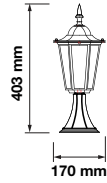

Stand Lamp

VT-753-B

SKU: 7074

3800157616270

Voltage:	AC:220-240V,50Hz
Max.Watts:	40W
IP Rating:	IP44
Holder:	E27
Color of Fixture:	Matt Black
Body Type:	Aluminium+Glass
Size:	170x403mm
Box Qty:	10 Pcs