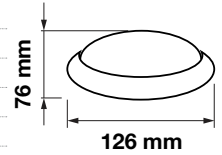

Sensor Compatible:	Yes
Voltage/Frequency:	AC:200-240V,50/60Hz
Luminous Flux:	560lm
IP Rating:	IP54
CRI:	>70
PF:	>0.5

Beam Angle:	120°
Color of Fixture:	Black
Body Type:	Plastic CLAD Aluminium
Shape:	Oval
Dimension:	Ø126x76mm
Box Qty:	10 Pcs