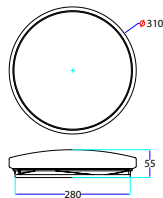

Sensor Compatible:	Yes
Voltage/Frequency:	AC:175-265V,50/60Hz
Luminous Flux:	1080lm
IP Rating:	IP20
CRI:	>80
PF:	>0.5

Beam Angle:	120°
Color of Fixture:	White
Body Type:	Plastic
Shape:	Round
Dimension:	Ø310x55mm
Box Qty:	5 Pcs

Smart Domelight-CCT Changeable by
Switch

24w VT-8424-S

SKU: 7606 - 3IN1 3800157652216