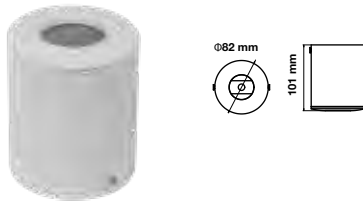

Fitting-Round-GU10

Model No	VT-711-W-RD
SKU:	3669
Base:	GU10
Material:	Zinc Alloy+Ferrum
Shape:	Round
Color of Fixture:	White
Dimension:	82x101mm
Cutting Size:	N/A
EAN:	3800157625135
Box Qty:	50 Pcs