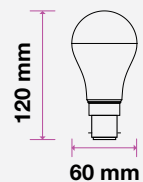

LED PLASTIC BULBS

A60 | A65

5 YEAR
WARRANTY*

MODEL	WATTS	EQ.WATTS	LUMENS	BASE	SHAPE	BOX QTY.
VT-213	11w	75w	1055	B22	A60	100 pcs

SKU: 271 | 3000K WARM WHITE
SKU:110 | 4000K DAY WHITE

MODEL	WATTS	EQ.WATTS	LUMENS	BASE	SHAPE	BOX QTY.
VT-231	11w	75w	1055	B22	A60	96 pcs

SKU: 102 | 3000K WARM WHITE
SKU: 853 | 6400K WHITE

MODEL	WATTS	EQ.WATTS	LUMENS	BASE	SHAPE	BOX QTY.
VT-281	15w	85w	1250	B22	A65	100 pcs

SKU: 854 | 3000K WARM WHITE
SKU:943 | 4000K DAY WHITE
SKU: 855 | 6400K WHITE