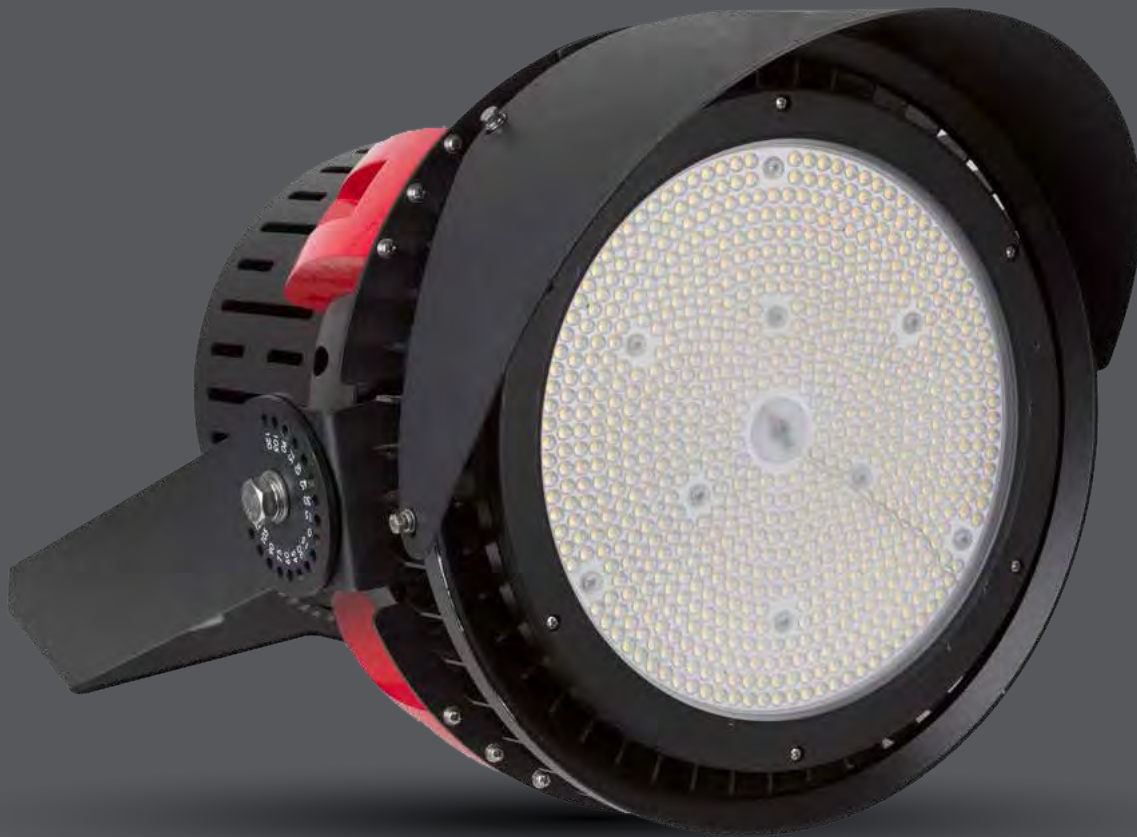

DIMMABLE

Your Reliable Power Partner

5 YEAR
WARRANTY*

LED FLOODLIGHTS

Sports Light

The new LED Sports Light with Samsung LED offers excellent energy efficiency, low maintenance, and an unbreakable, strong design that can eliminate chances of breaking at ball strikes compared to traditional fluorescent and HID options.

- Using **MEAN WELL** driver
- **No Lead or Mercury** content
- **Life Hours of 30,000 Hours**
- **LED provided by Samsung**
- **Saves 80% energy**
- **IP65 Rating**