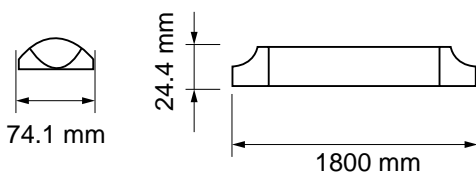

MODEL	WATTS	LUMENS	WEIGHT-KG	BOX QTY.
VT-8-20	20w	2400	0.42	10 pcs

SKU: 662 | 3000K WARM WHITE
SKU: 663 | 4000K DAY WHITE
SKU: 664 | 6400K WHITE

MODEL	WATTS	LUMENS	WEIGHT-KG	BOX QTY.
VT-8-40	40w	4800	0.84	10 pcs

SKU: 665 | 3000K WARM WHITE
SKU: 666 | 4000K DAY WHITE
SKU: 667 | 6400K WHITE

MODEL	WATTS	LUMENS	WEIGHT-KG	BOX QTY.
VT-8-50	50w	6000	1.00	10 pcs

SKU: 668 | 4000K DAY WHITE
SKU: 669 | 6400K WHITE

MODEL	WATTS	LUMENS	WEIGHT-KG	BOX QTY.
VT-9-60	60w	7200	1.20	10 pcs

SKU: 670 | 4000K DAY WHITE
SKU: 671 | 6400K WHITE