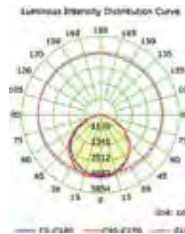

Sensor Compatible:	Yes
Voltage/Frequency:	AC:85-265V,50/60Hz
Luminous Flux:	4250lm
LED Type:	SMD
IP Rating:	IP65
Dimension:	495x210x55mm

CRI:	>70
PF:	>0.9
Beam Angle:	100°
Body Type:	Die Cast Aluminium
Box Qty:	1 Pcs