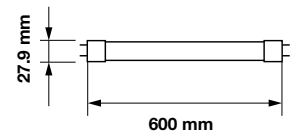

NEW

T8-Nano Plastic-60cm

7W VT-1607

SKU: 6474 | 3000K Warm White 3800157647632
SKU: 6475 | 4000K Day White 3800157647649
SKU: 6476 | 6400K White 3800157647656

Dummy Starter
Included

Voltage/Frequency:	AC:220-240V,50Hz
Luminous Flux:	1120lm
LED Type:	SMD
CRI:	>80

PF:	>0.9
Beam Angle:	160°
Body Type:	Nano Plastic
Holder:	G13
Instant start :	0-100% in < 1s

On/Off:	>15,000
Life span:	30,000 Hours
Gross weight:	115g
Dimension:	27.9x600mm
Box Qty:	25 Pcs

SuperBRIGHT
160
LUMENS/W

5 YEAR
WARRANTY*