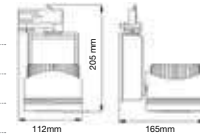

Tracklights-Black Body 33W VT-4535

SKU: 1233 - 3000K Warm White
SKU: 1234 - 4000K Day White
SKU: 1235 - 5000K White

3800157603720
3800157603737
3800157603744

Sensor Compatible:	Yes	Beam Angle:	25°
Voltage/Frequency:	AC:100-240V,50/60Hz	Color of Fixture:	Black
Luminous Flux:	1800lm	Body Type:	Die Cast Aluminium
LED Type:	COB	Life span:	20,000 Hours
CRI:	>95	Dimension:	112x165x205mm
PF:	>0.9	Box Qty:	8 Pcs