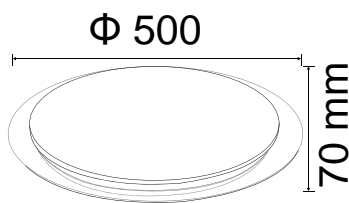

Domelight-Remote Control-CCT Changeable

65w VT-8501

SKU:1473-3IN1

3800157643542

Sensor Compatible:	Yes
Voltage/Frequency:	AC:200-240V,50/60Hz
Luminous Flux:	4900lm
IP Rating:	IP20
CRI:	>80
PF:	>0.6

Beam Angle:	180°
Color of Fixture:	White
Body Type:	PC+Metal
Shape:	Round
Dimension:	D:500mm
Box Qty:	8 Pcs