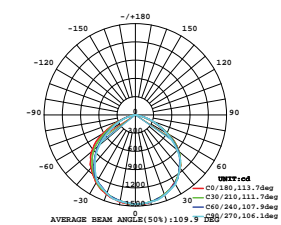

LUMINOUS INTENSITY DISTRIBUTION DIAGRAM

LUMINOUS INTENSITY DISTRIBUTION DIAGRAM