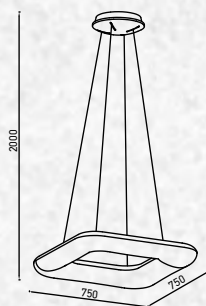

Designer Series Pendant-Color Changing

80W VT-7751

SKU: 3964 -3IN1

3800157636582

Voltage/Frequency: AC:220-240V,50Hz

Luminous Flux: 6600lm

LED Type: SMD

CRI: >80

PF: >0.9

Beam Angle: 120°

No. of LED: 768 pcs

Material : PC

Unit GW : 7.00 kgs

Life Span: 30,000 Hours

Size : 750x750x2000mm

Box Qty: 1Pcs

**COLOR
CHANGING
WITH REMOTE**

Designer Series Pendant-Color Changing

60W VT-7606

SKU: 3961 -3IN1

3800157636551

Voltage/Frequency: AC:220-240V,50Hz

Luminous Flux: 5400lm

LED Type: SMD

CRI: >80

PF: >0.9

Beam Angle: 120°

No. of LED: 604 pcs

Material : PC

Unit GW : 7.5 kgs

Life Span: 30,000 Hours

Size : 600x300x2000mm

Box Qty: 1Pcs