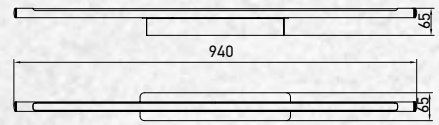

Mirror Surface Light-Chrome

12w VT-7014 **Built In LED**

SKU: 3902 - 4000K Day white 3800157621878

Voltage/Frequency:	AC:220-240V,50Hz
Luminous Flux:	900lm
LED Type:	SMD
CRI:	>80
PF:	>0.8
Beam Angle:	120°

No. of LED:	60 pcs
Material :	Stainless Steel+Metal+PMMA
Unit GW :	1.08 Kg
Life Span:	20,000 Hours
Size :	640x65x65mm
Box Qty:	12Pcs