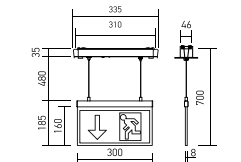

Emergency Operation Time:	>3 Hours
Battery:	Ni-Cd 4.8V,600mAh
Recharging Time:	12 Hours
Test Button:	Green Light Indicator Test Button
Stickers:	4 Stickers
Legends:	4 Way Legend Available
Mode Of Operation:	Maintained
Box Qty:	10 Pcs