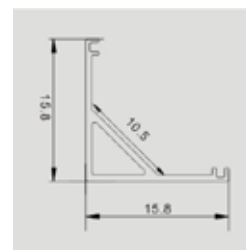

Aluminium Profiles-Milky

Model No:	VT-8109
SKU:	3353
Dimension:	2000x15.8x15.8mm
Color of Fixture:	Milky
EAN:	3800157636810

Aluminium Profiles-White Housing

Model No:	VT-8109-W
SKU:	3369
Dimension:	2000x15.8x15.8mm
Color of Fixture:	White
EAN:	3800157640190

Box Qty. 160 Pcs