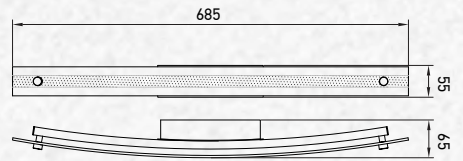

Mirror Surface Light-Chrome

18w VT-7021 **Built In LED**

SKU: 3903 - 4000K Day white 3800157621885

Voltage/Frequency:	AC:220-240V,50Hz
Luminous Flux:	1350lm
LED Type:	SMD
CRI:	>80
PF:	>0.8
Beam Angle:	120°

No. of LED:	90 pcs
Material :	Stainless Steel+Metal+PMMA
Unit GW :	1.28 Kg
Life Span:	20,000 Hours
Size :	940x65x65mm
Box Qty:	12Pcs