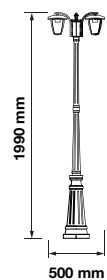

Stand Lamp

VT-739

SKU: 7062

3800157612654

Voltage:	AC:220-240V,50Hz
Max.Watts:	60Wx2
IP Rating:	IP44
Holder:	E27
Color of Fixture:	Black
Body Type:	Aluminium+Glass
Size:	500x1990mm
Box Qty:	1 Pcs