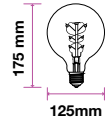

Amber Cover -Filament-Globe-E27

8W VT-2018D

SKU: 7155 - 2200K Warm White 3800157612203

EQ. Watts:	60w
Voltage/Frequency:	AC:220-240V,50/60Hz
Luminous Flux:	700lm
Commercial Type:	G125

LED Type:	Filament
CRI:	>80
PF:	>0.7
Base:	E27

Beam Angle:	300°
Body Type:	Glass
Dimension:	125x177mm
Box Qty:	12 Pcs