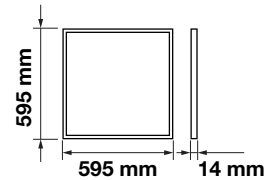

Emergency Pack:	Available
Voltage/Frequency:	AC:220-240V,50/60Hz
Luminous Flux:	3600lm
Beam Angle:	120°

LED Type:	SMD
CRI:	>80
PF:	>0.9
Shape:	Square

Body Type:	Aluminium+PMMA+PP
Dimension:	595x595x14mm
Box Qty:	6 Pcs