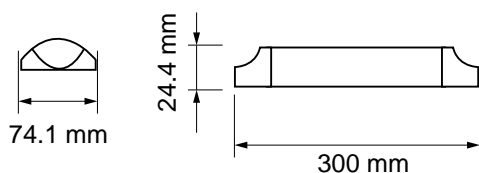

FIXTURES WITH LED

LED Prismatic Fittings

The reliable 10w to 60w range of efficient LED prismatic fittings from V-TAC all have a high-lumen rating of 120 lm/w and are equipped with quick connectors to lessen set-up time during installation. Available in 3000K, 4000K, and 6400K color temperatures, these durable fittings are ideal for any indoor lighting use

- **SMD LED Type**
- **30,000 hrs Lifespan**
- **110° Beam Angle**
- **15000 On/Off**
- **AC:220-240V,50Hz**
- **CRI: >80**
- **>0.9 PF**
- **Plastic Body**
- **<0.5 s Instant Start**

5 YEAR
WARRANTY*

MODEL	WATTS	LUMENS	WEIGHT-KG	BOX QTY.
VT-8-10	10w	1200	0.26	10 pcs

SKU: 659 | 3000K WARM WHITE
SKU: 660 | 4000K DAY WHITE
SKU: 661 | 6400K WHITE