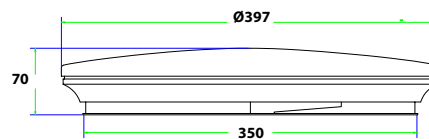

Sensor Compatible:	Yes
Voltage/Frequency:	AC:175-265V,50/60Hz
Luminous Flux:	2800lm
IP Rating:	IP20
CRI:	>80
PF:	>0.9

Beam Angle:	120°
Color of Fixture:	White
Body Type:	Plastic+Metal
Shape:	Round
Dimension:	Ø397x70mm
Box Qty:	5 Pcs

Domelight-Remote Control-CCT Changeable

60w VT-8556

SKU: 1491 - 3IN1

3800157648745