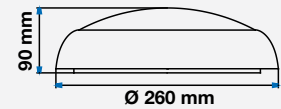

2D Bulkhead

Our resilient IP65 LED bulkheads make a good choice for outdoor residential, business, and industrial areas that need constant lighting since they can withstand weather, dust, and vandalism.

MODEL	WATTS	LUMENS	BOX QTY.	SKU: 815 | 4000K DAY WHITE
VT-08	8w	720	10 pcs