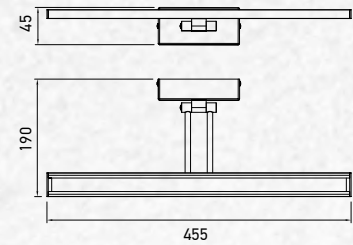

Mirror Light-Picture Chrome Wall Lamp

12w VT-7012 Built In LED

SKU: 3982 - 3000K Warm White 3800157637947
SKU: 3895 - 4000K Day White 3800157621137

Voltage/Frequency:	AC:220-240V,50Hz
Luminous Flux:	900lm
LED Type:	SMD
CRI:	>80
PF:	>0.5
Beam Angle:	120°

No. of LED:	60 pcs
Material :	Metal+PMMA
Unit GW :	0.82 Kg
Life Span:	20,000 Hours
Size :	640x55x185mm
Box Qty:	12Pcs