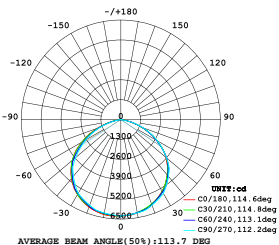

LUMINOUS INTENSITY DISTRIBUTION DIAGRAM