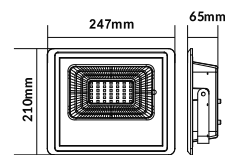

Battery: 10000mAh

Charging Time: 4 Hours

CRI: >70

Voltage/Frequency: DC:3.2V

Working Time: 8 Hours

Body Type: Aluminium

Luminous Flux: 1050lm

IP Rating: IP65

Dimension: 247x65x210mm

Color of Fixture: Black

Beam Angle: 120°

Box Qty: 6Pcs