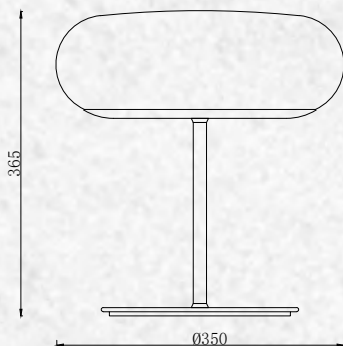

Beam Angle: 120°

No. of LED: 132 pcs

Material: PC + Iron

Unit GW: 5.5 kgs

Life Span: 30,000 Hours

Size: ø350x365mm

Box Qty: 1Pcs