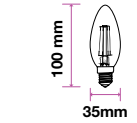

LED Candle Filament Bulbs

4w VT-2134D

SKU: 7284 - 2700K Warm White 3800157623742

EQ. Watts:	35w
Voltage/Frequency:	AC:220-240V,50Hz
Luminous Flux:	350lm
Commercial Type:	Candle

LED Type:	SMD
CRI:	>80
PF:	>0.5
Base:	E14

Beam Angle:	300°
Body Type:	Glass
Dimension:	35x100mm
Box Qty:	50 Pcs