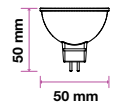

Spotlights-GU10-Lens-38°

8W VT-2889

SKU: 1693 - 3000K Warm White 3800157608947
SKU: 1695 - 6400K White 3800157608961

EQ. Watts: 80w
Voltage/Frequency: AC:220-240V,50Hz
Luminous Flux: 750lm
LED Type: SMD

CRI: >80
PF: >0.5
Base: GU10
Beam Angle: 38°

Body Type: Plastic
Dimension: 50x55mm
Box Qty: 200 Pcs