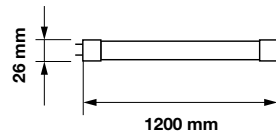

On/Off:	>15,000
Life span:	20,000 Hours
Gross weight:	320g
Dimension:	26x1200mm
Box Qty:	25 Pcs