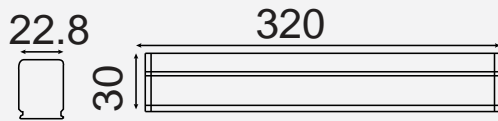

MODEL	WATTS	LUMENS	WEIGHT-KG	BOX QTY.
VT-035	4w	360	0.065	25 pcs

SKU: 689 | 3000K WARM WHITE
SKU: 690 | 4000K DAY WHITE
SKU: 691 | 6400K WHITE