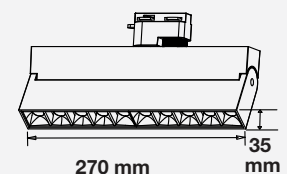

NEW

5 YEAR
WARRANTY*

LED TRACKLIGHTS

Linear Tracklights

Experience true colours through our LED Linear Tracklights efficient set of track lights with CRI >90, UGR<19 and flicker free. The latest LED technology from Samsung, and five years of warranty.

- 30,000 hrs Lifespan
- 30° Beam Angle
- AC:220-240V,50Hz
- Flicker Free
- High CRI of > 90
- Aluminum Body
- UGR<19

UGR<19

MODEL	WATTS	LUMENS	PF	CRI	BOX QTY.	BEAM ANGLE
VT-416-B	12W	960	>0.5	>90	40 pcs	30°

SKU: 20000 | 2700K WARM WHITE
SKU: 20001 | 4000K DAY WHITE

MODEL	WATTS	LUMENS	PF	CRI	BOX QTY.	BEAM ANGLE
VT-431-B	25W	2000	>0.9	>90	20 pcs	30°

SKU: 20006 | 2700K WARM WHITE
SKU: 20007 | 4000K DAY WHITE