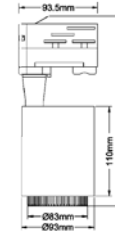

Tracklights-Color Changing
18w VT-4718-W

SKU: 1410 - 3 IN 1 3800157629324

CCT Adjustable
2800K/4000K/6000K

Lens Angle Adjustable
20°-60°

Triac Dimmable

Sensor Compatible:	Yes
Voltage/Frequency:	AC:220-240V,50/60Hz
Luminous Flux:	1450lm
LED Type:	COB
CRI:	>95
PF:	>0.9

Beam Angle:	20° ~ 60° (Adjustable)
Color of Fixture:	White
Body Type:	Aluminium
Life span:	30,000 Hours
Dimension:	Ø93x93.5x203mm
Box Qty:	20 Pcs

5 YEAR WARRANTY*