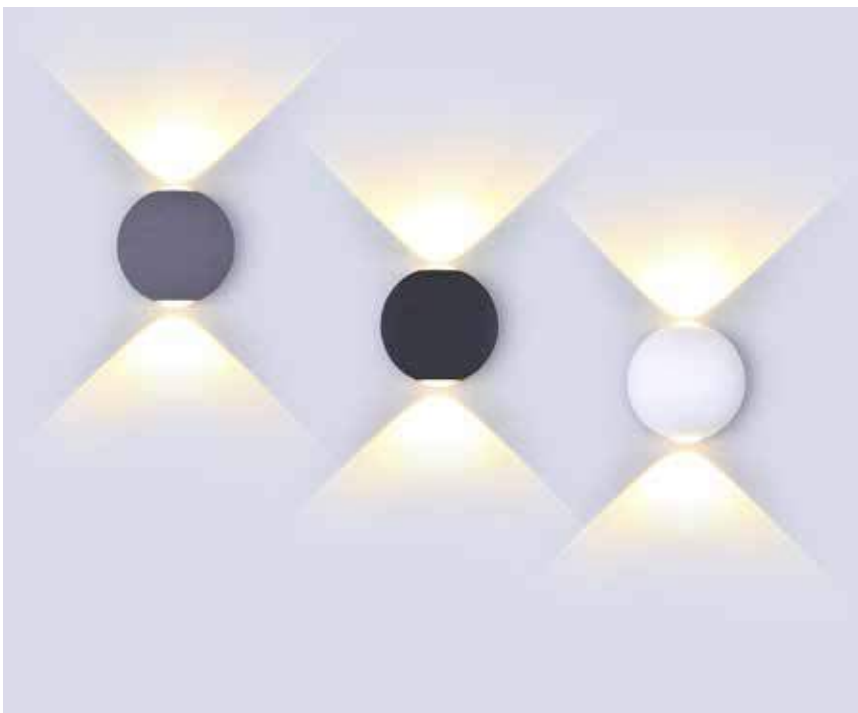

Grey

SKU: 7083 - 3000K Warm White 3800157616423
SKU: 7092 - 4000K Day White 3800157616928

Round-Bridgelux
6W VT-756

Sensor Compatible:	Yes
Voltage/Frequency:	AC:220-240V,50/60Hz
Luminous Flux:	660lm
IP Rating:	IP65
CRI:	>80

PF:	>0.45
Beam Angle:	Adjustable 5°-120°
Body Type:	Aluminium
Dimension:	140x115x100mm
Box Qty:	20 Pcs