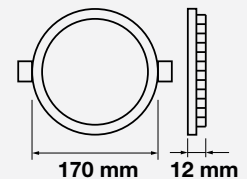

Cutting Size: ø160mm

SKU: 718 | 3000K WARM WHITE
SKU: 719 | 4000K DAY WHITE
SKU: 720 | 6400K WHITE

MODEL	WATTS	LUMENS	BOX QTY.
VT-618RD	18w	1500	20 pcs