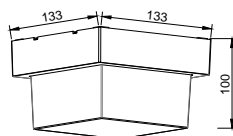

SKU: 8612 - 3000K Warm White 3800157652094