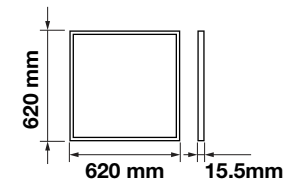

Emergency Pack:	Available
Voltage/Frequency:	AC:220-240V,50/60Hz
Luminous Flux:	3480lm
Beam Angle:	120°

LED Type:	SMD
CRI:	>80
PF:	>0.9
Shape:	Square

Body Type:	Aluminium+PMMA
Dimension:	620x620x15.5mm
Box Qty:	6 Pcs