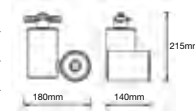

Tracklights-White Body
30w VT-4635W

SKU: 1292 - 3000K Warm White 3800157619790
SKU: 1293 - 4000K Day White 3800157619806
SKU: 1294 - 6400K White 3800157619813

Sensor Compatible:	Yes	Beam Angle:	24°
Voltage/Frequency:	AC:220-240V,50/60Hz	Color of Fixture:	White
Luminous Flux:	2700lm	Body Type:	Aluminium
LED Type:	COB	Life span:	30,000 Hours
CRI:	>95	Dimension:	180x140x215mm
PF:	>0.9	Box Qty:	20 Pcs