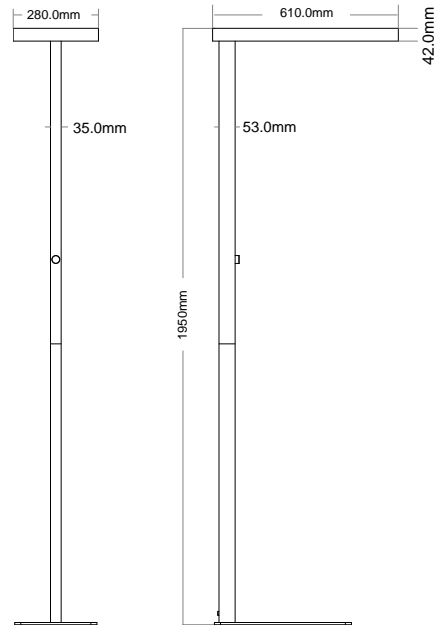

Floor Lamp-Knob Dimming-Square corner
80w

Silver	VT-8600D-S
SKU: 8526 4000K Day White	3800157638142
White	VT-8600D-W
SKU: 8526 4000K Day White	3800157638159

Voltage/Frequency:	AC:100-240V,50/60Hz
Luminous Flux:	UP:5200/Down:3600
CRI:	>80
PF:	>0.9
Beam Angle:	110°/90°
Color:	Silver
Body Type:	Aluminium Alloy+PC
Dimension:	280x35x1950mm
Box Qty:	1 Pc

UP-DOWN
LIGHTS