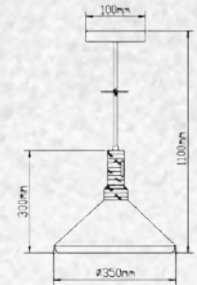

Model: VT-7535-B
SKU: 3764
EAN: 3800157611374
Size: 350x300x1100mm
Box Qty: 8Pcs
Material: Iron+Wooden Top

Wooden Top Iron-White