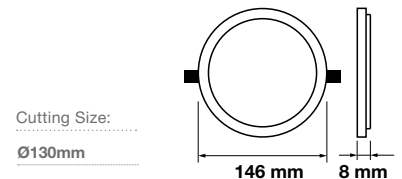

Emergency Pack:	Available
Voltage/Frequency:	AC:85-265V,50/60Hz
Luminous Flux:	1500lm
Beam Angle:	120°

LED Type:	SMD
CRI:	>80
PF:	>0.9
Shape:	Round

Body Type:	Aluminium
Dimension:	Ø146x8mm
Box Qty:	40 Pcs