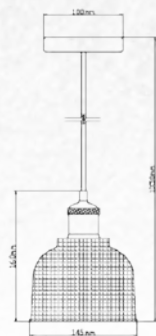

Red Glass-Metal Series

Model:	VT-7150-RG
SKU:	3731
EAN:	3800157611046
Size:	145x160x1050mm
Box Qty:	12Pcs
Material:	Glass+Metal