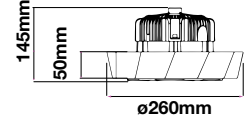

MODEL	WATTS	LUMENS	BEAM ANGLE	BOX QTY.
VT-9-102	100w	18000	120°	2 pcs

SKU: 566 | 4000K DAY WHITE
SKU: 567 | 6400K WHITE