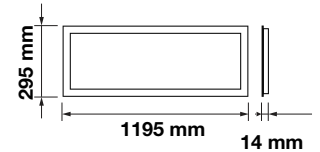

Emergency Pack:	Available
Voltage/Frequency:	AC:220-240V,50/60Hz
Luminous Flux:	3600lm
Beam Angle:	120°

LED Type:	SMD
CRI:	>80
PF:	>0.9
Shape:	Rectangle

Body Type:	Aluminium+PMMA+PS
Dimension:	1195x295x14mm
Box Qty:	6 Pcs