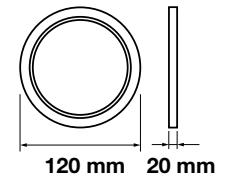

Emergency Pack: Available
Voltage/Frequency: AC:85-265V,50/60Hz
Luminous Flux: 800lm
Beam Angle: 120°

LED Type: SMD
CRI: >80
PF: >0.9
Shape: Round

Body Type: Aluminium(PKW)
Dimension: Ø120x20mm
Box Qty: 20 Pcs