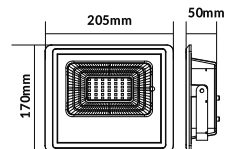

12W Solar Panel with LED Floodlight

VT-25W

SKU: 8573 - 4000K Day White 3800157645584
SKU: 94006 - 6000K White 3800157645744

Battery:	5000mAh	Charging Time:	4 Hours	CRI:	>70
Voltage/Frequency:	DC:3.2V	Working Time:	8 Hours	Body Type:	Aluminium
Luminous Flux:	550lm	IP Rating:	IP65	Dimension:	205x50x170mm
Color of Fixture:	Black	Beam Angle:	120°	Box Qty:	8Pcs