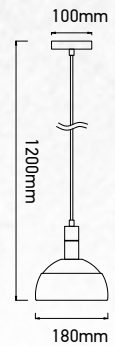

Pendant-Aluminium Shade-Pink

Model:	VT-7100-P
SKU:	3923
EAN:	3800157626187
Size:	180x100x1200mm
Box Qty:	12Pcs
Material:	Plastic+Aluminium