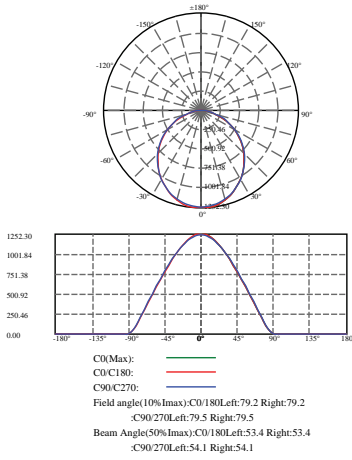

8W
VT-7-41-L

SILVER: SKU:386 | 4000K DAY WHITE
WHITE: SKU:385 | 4000K DAY WHITE

10W
VT-7-41-LN

SILVER: SKU:388 | 4000K DAY WHITE
WHITE: SKU:387 | 4000K DAY WHITE

12W
VT-7-41-LW

SILVER: SKU:390 | 4000K DAY WHITE
WHITE: SKU:389 | 4000K DAY WHITE

14W
VT-7-41-T

SILVER: SKU:392 | 4000K DAY WHITE
WHITE: SKU:391 | 4000K DAY WHITE

16W
VT-7-41-X

SILVER: SKU:394 | 4000K DAY WHITE
WHITE: SKU:393 | 4000K DAY WHITE