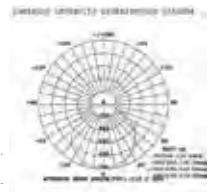

Sensor Compatible: **Yes**
Voltage/Frequency: **AC:220-240V,50Hz**
Luminous Flux: **2550lm**
Color of Fixture: **Black**

CRI: **>70**
PF: **>0.9**
IP Rating: **IP65**
Beam Angle: **100°**

Body Type: **Die Cast Aluminium**
Dimension: **243x275x184mm**
Box Qty: **10 Pcs**