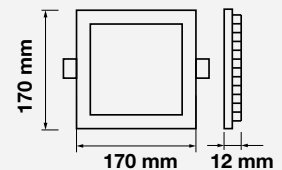

Cutting Size: 160x160mm

SKU: 715 | 3000K WARM WHITE
SKU: 716 | 4000K DAY WHITE
SKU: 717 | 6400K WHITE

MODEL	WATTS	LUMENS	BOX QTY.
VT-618SQ	18w	1500	20 pcs