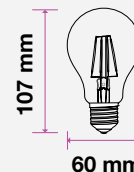

**3** YEAR  
**WARRANTY\***

A60 | E27

A60 | B22

MODEL	WATTS	EQ.WATTS	LUMENS	BASE	SHAPE	BOX QTY.
VT-214	4w	30w	350	E27	A60	50 pcs

SKU: 282 | 2200K WARM WHITE

MODEL	WATTS	EQ.WATTS	LUMENS	BASE	SHAPE	BOX QTY.
VT-266	6w	55w	725	E27	A60	50 pcs