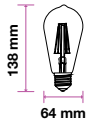

Beam Angle:	300°
Body Type:	Glass
Dimension:	64x138mm
Box Qty:	50 Pcs

Amber Cover -Filament-Globe-E27

4W VT-2004

SKU: 7148 - 2200K Warm White 3800157610636

EQ. Watts:	35w
Voltage/Frequency:	AC:220-240V,50/60Hz
Luminous Flux:	400lm
Commercial Type:	G80