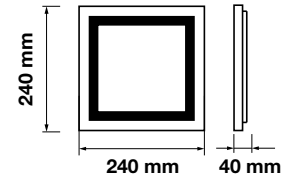

Twin LED-Square
22W VT-2209SQ

SKU: 4928 - 3000K Warm White 3800157605625
SKU: 4929 - 4000K Day White 3800157605632
SKU: 4930 - 6400K White 3800157605649

Emergency Pack:	Available
Voltage/Frequency:	AC:85-265V,50/60Hz
Luminous Flux:	2200lm
Beam Angle:	120°

LED Type:	SMD
CRI:	>80
PF:	>0.9
Shape:	Square

Body Type:	Aluminium
Dimension:	240x240x40mm
Box Qty:	20 Pcs