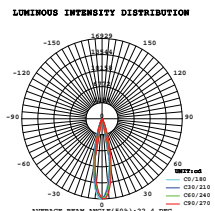

Tracklights-Black Body
35W VT-4536B

SKU: 1285 - 3000K Warm White 3800157618694
SKU: 1286 - 4000K Day White 3800157618700
SKU: 1287 - 6000K White 3800157618717

Sensor Compatible:	Yes	Beam Angle:	24°
Voltage/Frequency:	AC:220-240V,50/60Hz	Color of Fixture:	Black
Luminous Flux:	3500lm	Body Type:	Aluminium
LED Type:	COB	Life span:	20,000 Hours
CRI:	>80	Dimension:	92x165x192mm
PF:	>0.9	Box Qty:	20 Pcs