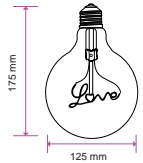

EQ. Watts:	30w
Voltage/Frequency:	AC:220-240V, 50Hz
Luminous Flux:	70lm
Commercial Type:	G125

LED Type:	Filament
CRI:	>80
PF:	>0.45
Base:	E27

Beam Angle:	300°
Body Type:	Glass
Dimension:	Ø125x175mm
Box Qty:	50 Pcs