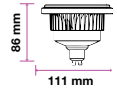

EQ. Watts: 60w  
Voltage/Frequency: AC:200-240V,50Hz  
Luminous Flux: 900lm  
LED Type: COB

CRI: >80  
PF: >0.9  
Base: GU10  
Beam Angle: 40°

Body Type: Plastic Clad Aluminium  
Dimension: Ø111x86mm  
Box Qty: 60 Pcs