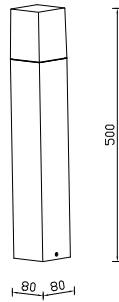

Color of Fixture: Black

Body Type: Aluminium body+clear PC diffuser

Size: 121x80x250mm

Box Qty: 6 Pcs