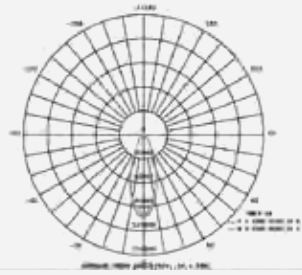

VT-500D

SKU: 490 | 5000K WHITE

WATTS	LUMENS	BEAM ANGLE	BOX QTY.
500w	67500	45°	1 pcs