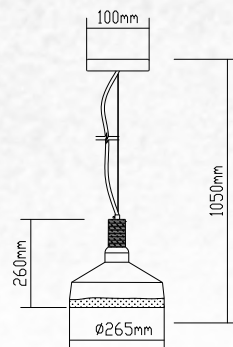

Concrete-Acrylic

Model:	VT-7291
SKU:	3854
EAN:	3800157619035
Size:	265x260x1050mm
Box Qty:	4Pcs
Material:	Concrete+Wood