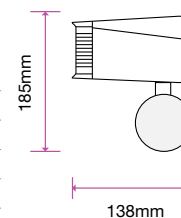

Tracklights-Black Body 40W VT-4540T

SKU: 1191 - 3000K Warm White
SKU: 1192 - 5000K Day White

3800230629548
3800230629555

Sensor Compatible:	Yes	Beam Angle:	22°
Voltage/Frequency:	AC:220-240V,50/60Hz	Color of Fixture:	Black
Luminous Flux:	2600lm	Body Type:	Aluminium
LED Type:	COB	Life span:	20,000 Hours
CRI:	>70	Dimension:	225x185x138mm
PF:	>0.9	Box Qty:	8 Pcs