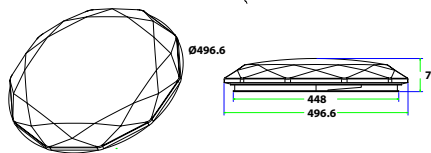

Sensor Compatible:	Yes	Beam Angle:	120°
Voltage/Frequency:	AC:175-265V,50/60Hz	Color of Fixture:	White
Luminous Flux:	4200lm	Body Type:	Plastic+Metal
IP Rating:	IP20	Shape:	Diamond Cover
CRI:	>80	Dimension:	Ø496.6x70mm
PF:	>0.9	Box Qty:	5 Pcs