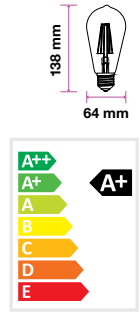

Amber Cover -Filament-ST64-E27

4W VT-1964D

SKU: 4368 - 2200K Warm White 3800157602945

EQ. Watts:	30w
Voltage/Frequency:	AC:220-240V,50Hz
Luminous Flux:	350lm
Commercial Type:	ST64

LED Type:	Filament
CRI:	>80
PF:	>0.7
Base:	E27

DIMMABLE

Beam Angle:	300°
Body Type:	Glass
Dimension:	64x138mm
Box Qty:	100 Pcs