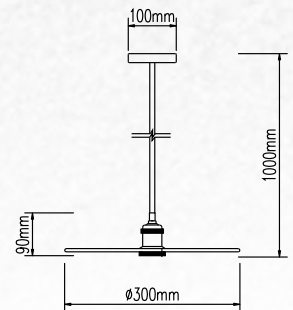

Metal Plate-Matt Gold

Model:	VT-7777-MG
SKU:	3752
EAN:	3800157611251
Size:	300x90x1000mm
Box Qty:	20Pcs
Material:	Metal