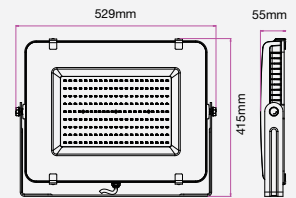

WATTS	LUMENS	BOX QTY.
300w	36000	2 pcs

1 METER WIRE