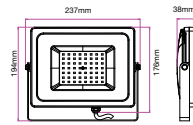

Slimline-White Body-White Wire

50w VT-4955W

SKU: 5827 - 6400K White 3800157615013

Sensor Compatible: **Yes**
Voltage/Frequency: **AC:220-240V,50/60Hz**
Luminous Flux: **4250lm**
Color of Fixture: **White**

CRI: **>70**
PF: **>0.9**
IP Rating: **IP65**
Beam Angle: **100°**

Body Type: **Die Cast Aluminium**
Dimension: **237x194x38mm**
Box Qty: **10 Pcs**