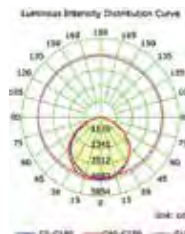

Streetlight-High Lumen

100W VT-15105ST

SKU: 5501 - 3000K Warm White 3800157634595

Sensor Compatible:	Yes
Voltage/Frequency:	AC:100-240V,50/60Hz
Luminous Flux:	12400lm
LED Type:	SMD
IP Rating:	IP65
Dimension:	566x268x62mm

CRI:	>70
PF:	>0.90
Beam Angle:	100°
Body Type:	Die Cast Aluminium
Box Qty:	1 Pcs