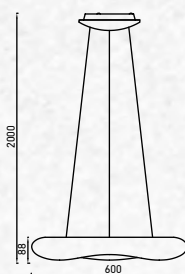

Beam Angle: 120°

No. of LED: 384 pcs

Material: PC

Unit GW: 3.90 kgs

Life Span: 30,000 Hours

Size: 600x2000mm

Box Qty: 1Pcs

Designer Series Pendant-Color Changing