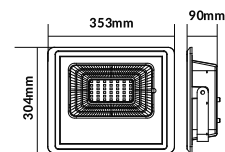

Battery: 20000mAh

Charging Time: 4 Hours

CRI: >70

Voltage/Frequency: DC:10V

Working Time: 8 Hours

Body Type: Aluminium

Luminous Flux: 3100lm

IP Rating: IP65

Dimension: 353x90x304mm

Color of Fixture: Black

Beam Angle: 120°

Box Qty: 2Pcs