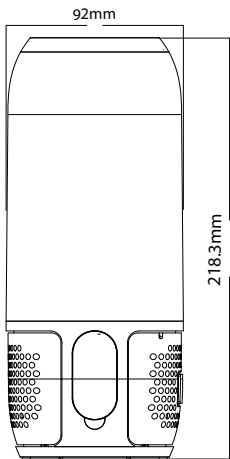

Table Lamps+Speaker

2*3W VT-6211

Voltage/Frequency:	DC:5V
Working Time:	2-3 Hours
Battery Type:	Lithium 1800mAh
Charging Time:	3 Hours
Dimension:	Ø92x218mm
Box Qty:	12 Pcs

- LED wireless speaker with Bluetooth technology
- Output of 2x3W
- Dancing RGB colorful lights
- Soft rubber finish with touch buttons
- USB & TF card slot
- Built in 3.5mm Aux input
- Rechargeable Lithium battery
- Battery capacity 1800 mAh

SKU: 8571 | Red Body
3800157645140