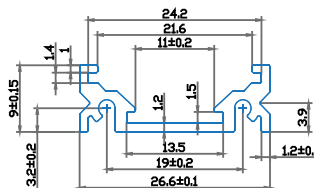

Aluminium Profile-Transparent

Model No:	VT-7103-T
SKU:	9985
Dimension:	26.5x9x1000mm
Color of Fixture:	Transparent
EAN:	3800230622150
Box Qty.	90 Pcs