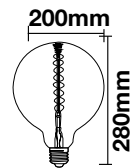

EQ. Watts:	40w
Voltage/Frequency:	AC:220-240V,50Hz
Luminous Flux:	500lm
Commercial Type:	G200

LED Type:	Filament
CRI:	>80
PF:	>0.5
Base:	E27

Beam Angle:	340°
Body Type:	Glass
Dimension:	200x280mm
Box Qty:	4 Pcs