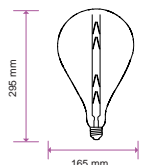

Voltage/Frequency:	AC:220-240V,50Hz
Luminous Flux:	240lm
Commercial Type:	G165

LED Type:	Filament
CRI:	>80
PF:	>0.45
Base:	E27

Beam Angle:	300°
Body Type:	Glass
Dimension:	Ø165x295mm
Box Qty:	6 Pcs