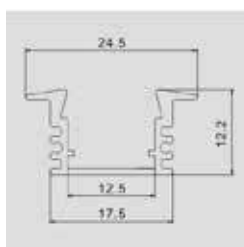

Box Qty. 120 Pcs

Aluminium Profiles-Milky

Model No:	VT-8115
SKU:	3357
Dimension:	2000x24.5x12.2mm
Color of Fixture:	Milky
EAN:	3800157636858

Box Qty. 120 Pcs