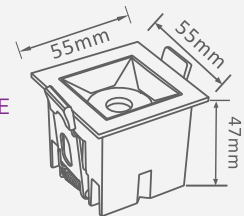

MODEL VT-2-04 12°

SKU: 972 | 2700K WARM WHITE
SKU: 971 | 4000K DAY WHITE
SKU: 970 | 5700K WHITE

WATTS	LUMENS	BOX QTY.
4w	320	100 pcs

MODEL VT-2-04-1 38°

SKU: 987 | 2700K WARM WHITE
SKU: 986 | 4000K DAY WHITE
SKU: 985 | 5700K WHITE

Cutting Size

NEW