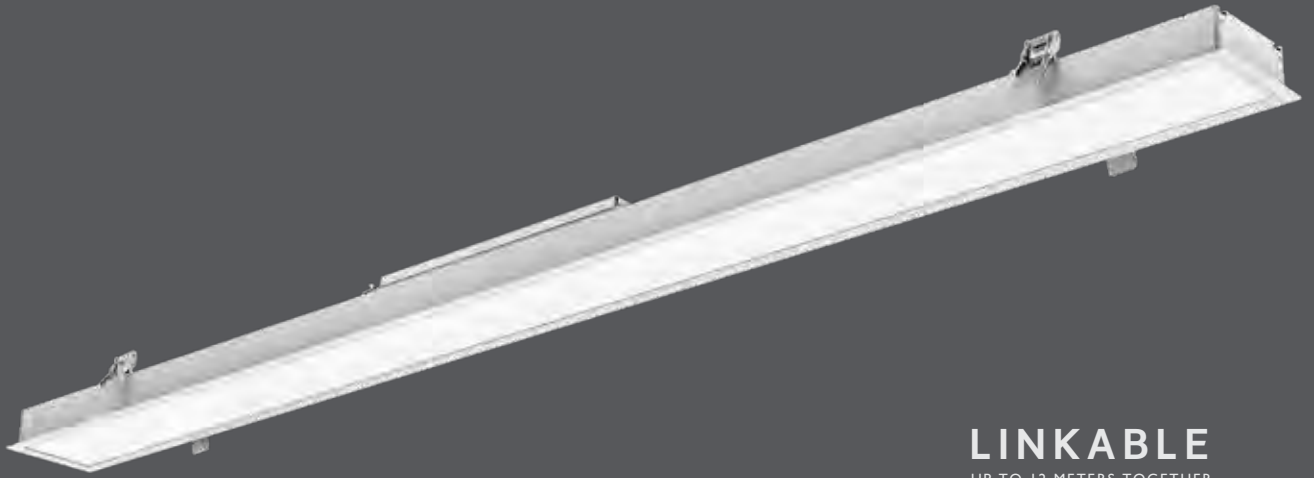

LINKABLE
UP TO 12 METERS TOGETHER

LED RECESSED LINEAR

Our new range of linear lights are also available for recessed installation, complete with necessary accessories for a seamless & continuous lighting system. Perfect replacement for traditional and inefficient linear lighting fixtures with the efficient LED provided by Samsung. Linear lights are offered in two colors variants Silver and White.

- **30,000 hrs Lifespan**
- **AC:200-240V,50/60Hz**
- **Linkable with connectors**
- **Aluminum Body**

5 YEAR
WARRANTY*

SILVER   **VT-7-41-S**

SKU:380 | 4000K DAY WHITE
SKU:603 | 6000K WHITE

WHITE   **VT-7-41-W**

SKU:381 | 4000K DAY WHITE
SKU:604 | 6000K WHITE

WATTS	LUMENS	SIZE
40w	3200	1211x70x35mm