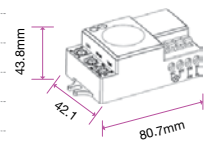

**Microwave Sensor
Max 300W(LED)**

VT-8077

SKU: 1446 3800157634755

Sensor Type:	Microwave
Colour:	White
Detection Range:	360°
Voltage:	AC:220-240V,50/60Hz
Rated Load:	Max 300W(LED)
Detection Distance:	1-8m(radius) Adjustable

Ambient Light:	0<3-2000LUX(Adjustable)
Body Type:	Plastic
IP Rating:	IP20
Dimension:	80.7x42.1x43.8mm
Time Delay:	Min. 10sec±3sec, Max.12min±1min
Box Qty:	100 Pcs