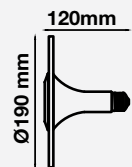

LED BIG BULBS

Acrylic Bulbs

V-TAC's Acrylic Bulb range with its unique designs, all with significantly greater luminous flux. Despite the great size, these LED big bulbs are equipped with modern thermal management so it will not heat up and has LEDs provided by Samsung for maximum efficiency.

- **30,000 hrs Lifespan**
- **AC:220-240V,50Hz**
- **CRI: >80**
- **PF >0.5**
- **120° Beam Angle**
- **Acrylic+Aluminum+Plastic Material**

MODEL	WATTS	EQ.WATTS	LUMENS	BASE	BOX QTY.
VT-2311	11w	70w	900	E27	18 pcs

- SKU: 2781 | 3000K WARM WHITE
- SKU: 2782 | 4000K DAY WHITE
- SKU: 2783 | 6400K WHITE

MODEL	WATTS	EQ.WATTS	LUMENS	BASE	BOX QTY.
VT-2318	18w	90w	1200	E27	18 pcs

- SKU: 2784 | 3000K WARM WHITE
- SKU: 2785 | 4000K DAY WHITE
- SKU: 2786 | 6400K WHITE