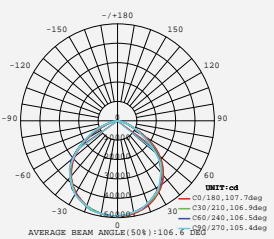

LUMINOUS INTENSITY DISTRIBUTION DIAGRAM

NEW

VT-1055

SKU: 968 | 4000K DAY WHITE
SKU: 969 | 6400K WHITE

WATTS	LUMENS	BOX QTY.
1000w	120000	1 pcs