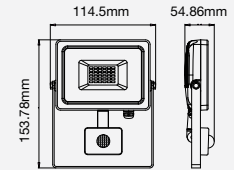

VT-10-S-W

SKU: 433 | 3000K WARM WHITE
SKU: 434 | 4000K DAY WHITE
SKU: 435 | 6400K WHITE

WATTS	LUMENS	BOX QTY.
10w	800	20 pcs