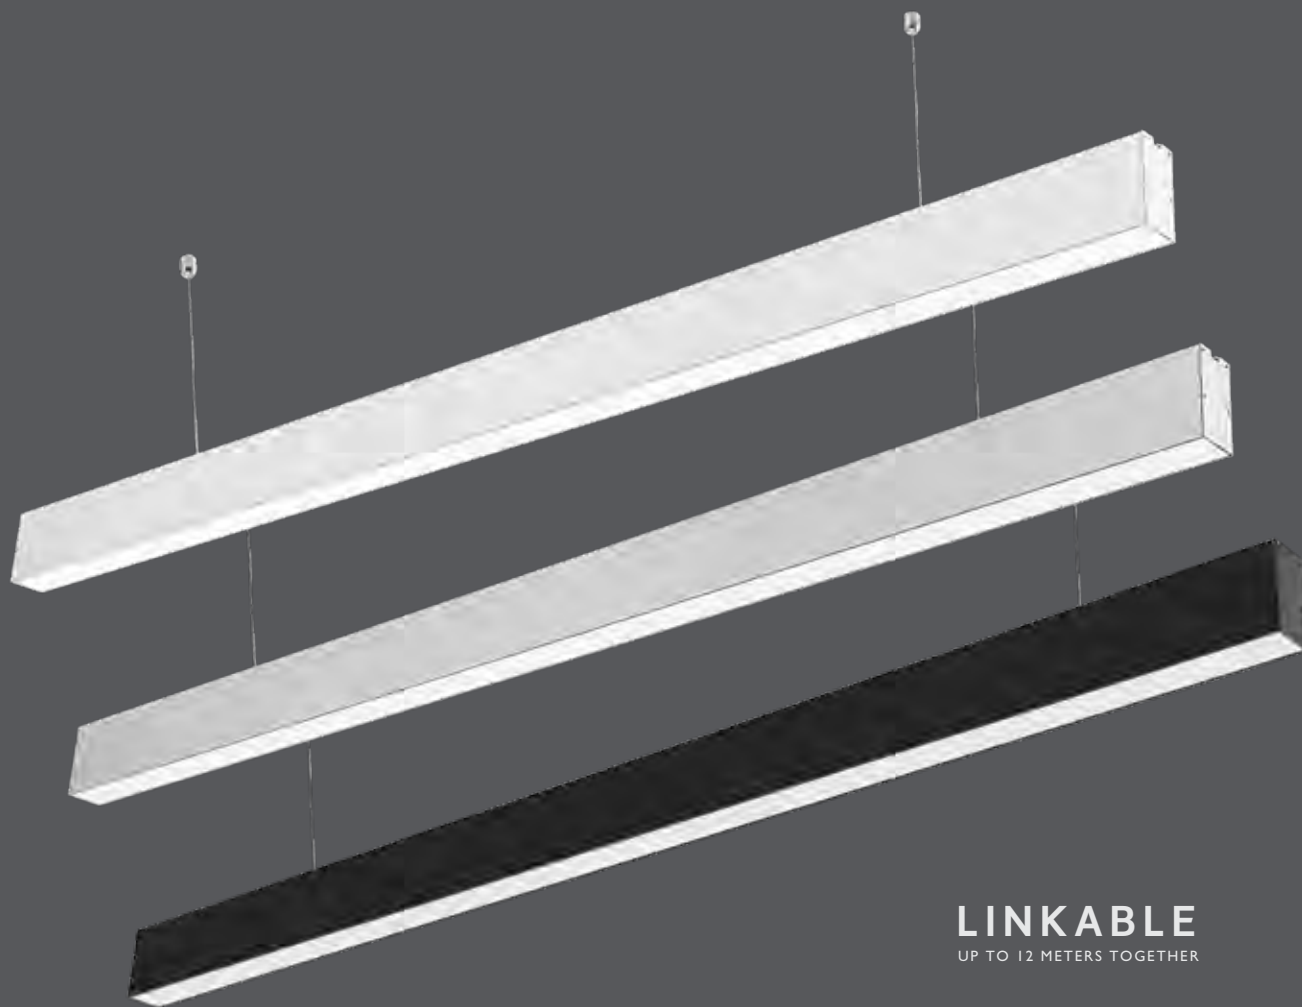

## LED LINEAR LIGHTS

**LINKABLE**  
UP TO 12 METERS TOGETHER