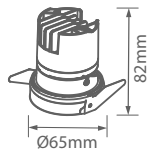

Hotel Downlight-COB

6w VT-2907

SKU: 1479 - 3000K Warm White 3800157644242
SKU: 1480 - 4000K Day White 3800157644259

Cutting Size
Ø55mm

Sensor Compatible: Yes
Voltage/Frequency: AC:220-240V,50Hz
Luminous Flux: 400lm
LED Type: COB-CREE
CRI: >95
PF: >0.6

Beam Angle: 0-27°
Body Type: Aluminium
Dimension: Ø65x82mm
Cutting Size: Ø55mm
Box Qty: 24 Pcs

Hotel Downlight-COB

10w VT-2911

SKU: 1481 - 3000K Warm White 3800157644068
SKU: 1482 - 4000K Day White 3800157644075