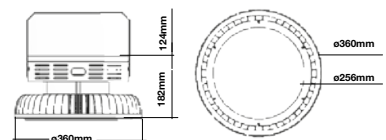

MODEL	WATTS	LUMENS	BEAM ANGLE	BOX QTY.
VT-9-150	150w	18000	90°	2 pcs

SKU: 560 | 4000K DAY WHITE
SKU: 561 | 6400K WHITE

MODEL	WATTS	LUMENS	BEAM ANGLE	BOX QTY.
VT-9-101	100w	12000	120°	4 pcs

SKU: 562 | 4000K DAY WHITE
SKU: 563 | 6400K WHITE

MODEL	WATTS	LUMENS	BEAM ANGLE	BOX QTY.
VT-9-151	150w	18000	120°	2 pcs

SKU: 558 | 4000K DAY WHITE
SKU: 559 | 6400K WHITE

MODEL	WATTS	LUMENS	BEAM ANGLE	BOX QTY.
VT-9-200N	200w	28000	120°	1 pcs

SKU: 58111 | 6400K WHITE

MODEL	WATTS	LUMENS	BEAM ANGLE	BOX QTY.
VT-9-200	200w	24000	120°	1 pcs

SKU: 580 | 4000K DAY WHITE
SKU: 581 | 6400K WHITE

MODEL	WATTS	LUMENS	BEAM ANGLE	BOX QTY.
VT-9-500	500w	60000	120°	1 pcs

SKU: 509 | 4000K DAY WHITE