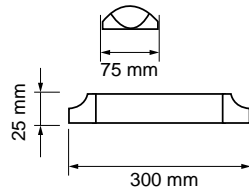

Prismatic Fitting-30cm

10w VT-8013

SKU: 4987 - 3000K Warm White 3800157601955