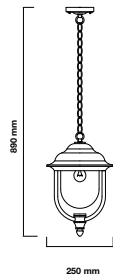

Ceiling Lamp
VT-850

SKU: 7529 3800157630054

Voltage:	AC:200-240V,50Hz
Max.Watts:	60W
IP Rating:	IP44
Holder:	E27
Color of Fixture:	Matt Black
Body Type:	Aluminium+PC
Size:	250x290mm
Box Qty:	8 Pcs