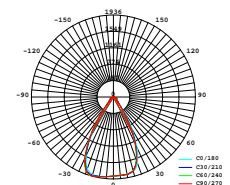

Tracklights-Smart Color Changing

35w VT-7735-B

SKU: 1459 - 3 IN 1 3800157637930

Sensor Compatible:	
Voltage/Frequency:	AC:220-240V,50/60Hz
Luminous Flux:	1950
LED Type:	COB
CRI:	>80
PF:	>0.9

CCT AND DIMMING
VIA SMART PHONE APP

CCT Adjustable
2800K/4000K/6000K