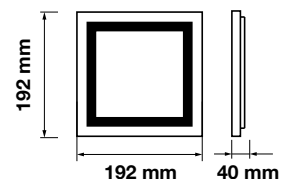

Body Type: Aluminium
Dimension: 192x192x40mm
Box Qty: 20 Pcs