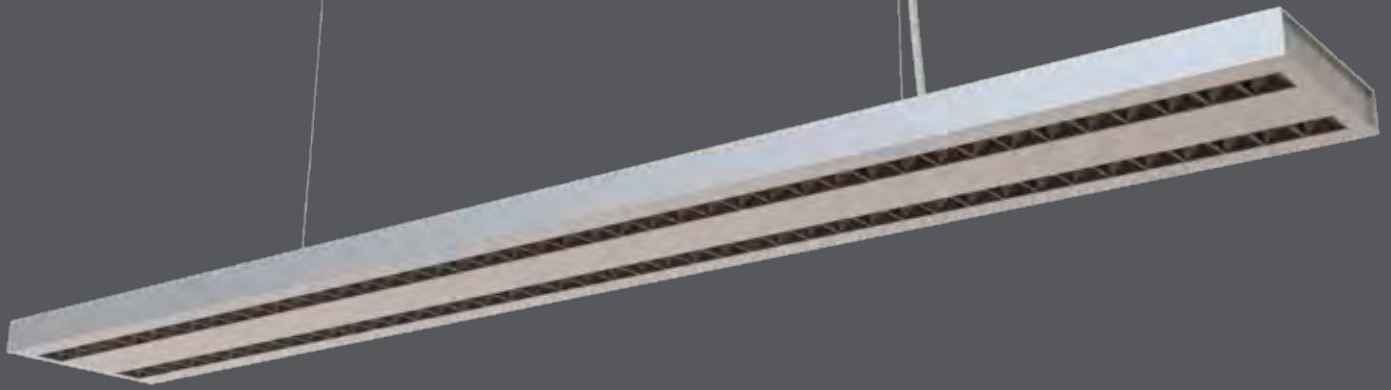

DIMMABLE

LINEAR HANGING LIGHTS

This modern range of suspended linear lights has up & down illumination for a more evenly distributed light that creates a subtle ambient yet sufficient lighting for any commercial lighting. Linear up & down lights are offered in two colors variants Silver and White.

- **30,000 hrs Lifespan**
- **AC:100-240V,50/60Hz**
- **Aluminum Body**
- **UGR<6**
- **Linkable with connectors**
- **I-10V Dimmable**

5 YEAR WARRANTY*

1190mm

SILVER VT-7-62-S

SKU:609 | 4000K DAY WHITE

WHITE VT-7-62-W

SKU:608 | 4000K DAY WHITE

WATTS	LUMENS
UP 30w	UP-3300
DOWN 30w	DOWN-3300

SIZE
1190x160x30mm

BOX QTY.
4 pcs