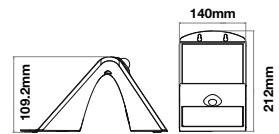

Solar Wall Light-IP65
3W VT-768

SKU: 7523 - Day+Warm White 3800157619363

Battery:	3.7V Lithium Battery 2000mAh
Lumens:	400lm
No. of LED:	30pcs (Front 28pcs, Back 2 pcs)
Detecting Angle:	120°
Sensing Range:	2 - 6 mtrs

Charging Time:	6-7 hrs Sunlight Charging
IP Rating:	IP65
Material:	ABS+PC
Dimension:	140x212x109.2mm
Working Time:	Min 5-8 hrs and Max 24 hrs
Box Qty:	12Pcs