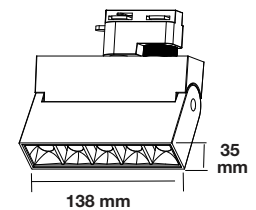

MODEL	WATTS	LUMENS	PF	CRI	BOX QTY.	BEAM ANGLE
VT-431-W	25W	2000	>0.9	>90	20 pcs	30°

SKU: 20009 | 2700K WARM WHITE
SKU: 20010 | 4000K DAY WHITE