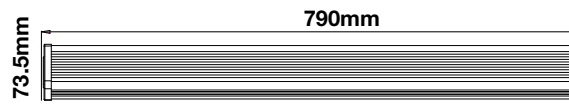

MODEL	WATTS	LUMENS	BEAM ANGLE	PF	CRI	LED	BODY	BOX QTY.
VT-9-152	150w	18000	120°	>0.9	>80	SMD	Aluminum	6 pcs

SKU: 893 | 4000K DAY WHITE
SKU: 894 | 6000K WHITE