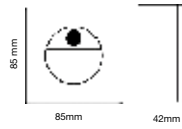

Step Light With Sensor

SKU: 5570 - 4000K Day White

3800157617291

3W VT-8035

Sensor Compatible: **Sensor Included**

Voltage/Frequency: **AC:100-240V, 50/60Hz**

Luminous Flux: **100lm**

LED Type: **SMD**

CRI: **>80**

PF: **>0.5**

Beam Angle: **45°**

Body Type: **Die cast Aluminium**

Color of Fixture: **White**

Shape: **Square**

Dimension: **85x85x42mm**

Cutting Size: **85x85mm**

Box Qty: **100 Pcs**