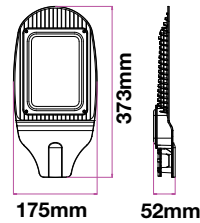

Streetlight-Photo Cell Sensor

30w VT-15031ST

SKU: 5489 - 4000K Day White 3800157623483
SKU: 5490 - 6400K White 3800157623490

PHOTOCELL SENSOR
Auto Turns On At Night
Auto Turns Off At Day Time

IP65 RATING