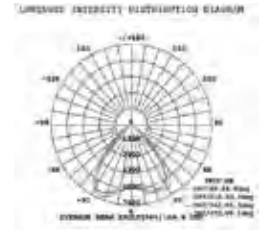

Sensor Compatible:	Yes
Voltage/Frequency:	AC:100-240V,50/60Hz
Luminous Flux:	13000lm
LED Type:	SMD

CRI:	>70
PF:	>0.9
Beam Angle:	90°
Body Type:	Die Cast Aluminium

IP Rating:	IP65
Dimension:	280x165mm
Box Qty:	4 Pcs

5 YEAR WARRANTY*