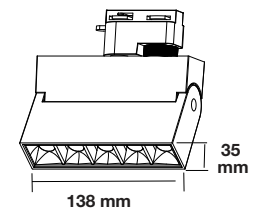

MODEL	WATTS	LUMENS	PF	CRI	BOX QTY.	BEAM ANGLE
VT-431-B	25W	2000	>0.9	>90	20 pcs	30°

SKU: 20006 | 2700K WARM WHITE
SKU: 20007 | 4000K DAY WHITE