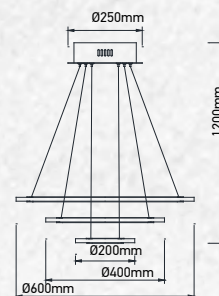

Chandelier Series

40w VT-40-1

Built In LED

SKU: 3874 - 3000K Warm White

3800157620888

Voltage/Frequency:	AC:100-240V,50Hz
Luminous Flux:	2800lm
LED Type:	SMD
CRI:	>80
PF:	>0.9
Beam Angle:	120°

No. of LED:	240 pcs
Material :	Steel+PC
Unit GW :	3.90 Kg
Life Span:	20,000 Hours
Size :	400X210X1000mm
Box Qty:	1Pcs