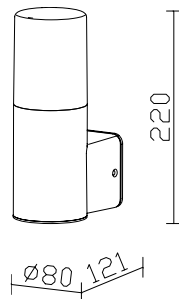

Wall Fittings GU10

VT-7616

SKU: 7566

3800157636391

Voltage: AC:220-240V,50-60Hz

Max.Watts: 35W

IP Rating: IP54

Holder: GU10

Color of Fixture: Black

Body Type: Aluminium body+opal PC diffuser

Size: 121x80x220mm

Box Qty: 6 Pcs