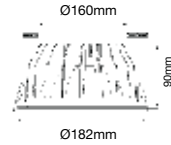

Reflector Series

SKU: 1103 - 6000K White

3800230622402

20w VT-2620

Sensor Compatible:	Yes
Voltage/Frequency:	AC:220-240V,50Hz
Luminous Flux:	1500lm
LED Type:	COB
CRI:	>80
PF:	>0.5

Beam Angle:	120°
Body Type:	PKW
Color of Fixture:	PKW
Shape:	Round
Dimension:	Ø182x90mm
Cutting Size:	Ø160mm
Box Qty:	18 Pcs

Zoom Series - Rectangle

SKU: 1306 - 3000K Warm White
SKU: 1307 - 4000K Day White
SKU: 1289 - 6400K White

3800157619936
3800157619943
3800157619646

30w VT-2930