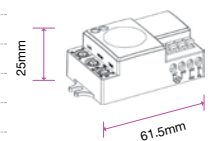

Infrared-Hand Gesture Detection Max 200W(LED)

VT-8025

SKU: 5084 3800157608046

Sensor Type:	Infrared
Colour:	White
Detection Range:	30°
Voltage:	AC:110-240V,50/60Hz
Rated Load:	Max 200W(LED)
Detection Distance:	5cm/6cm(<24°C)

Body Type:	Plastic
IP Rating:	IP20
Dimension:	35.5x78.2x20.6mm
Box Qty:	100 Pcs

On/Off via Moving Hand

Infrared-Door Detection Max 200W(LED)

VT-8026

SKU: 5085 3800157608053

Sensor Type:	Infrared
Colour:	White
Detection Range:	30°
Voltage:	AC:110-240V,50/60Hz
Rated Load:	Max 200W(LED)
Detection Distance:	5cm/6cm(<24°C)

Body Type:	Plastic
IP Rating:	IP20
Dimension:	35.5x78.2x18.7mm
Box Qty:	100 Pcs

On/Off via the opening and closing of the door

Microwave Sensor-IP65 Max 200W(LED)

VT-8036-W

SKU: 5571 3800157620246

Sensor Type:	Microwave
Colour:	White
Detection Range:	180°
Voltage:	AC:220-240V,50/60Hz
Rated Load:	Max 200W(LED)
Detection Distance:	5m/10m

Ambient Light:	<25-2000LUX
Body Type:	Plastic
IP Rating:	IP65
Dimension:	115x35x25mm
Time Delay:	Min. 10sec±3sec, Max. 15min±2min
Box Qty:	100 Pcs

Microwave Sensor-IP65 Max 200W(LED)

VT-8036-B

SKU: 5572 3800157620253

Sensor Type:	Microwave
Colour:	Black
Detection Range:	180°
Voltage:	AC:220-240V,50/60Hz
Rated Load:	Max 200W(LED)
Detection Distance:	5m/10m

Ambient Light:	<25-2000LUX
Body Type:	Plastic
IP Rating:	IP65
Dimension:	115x35x25mm
Time Delay:	Min. 10sec±3sec, Max. 15min±2min
Box Qty:	100 Pcs

Microwave Sensor Max 300W(LED)

VT-8018

SKU: 5078 3800157606882

Sensor Type:	Microwave
Colour:	White
Detection Range:	180° / 360°
Voltage:	AC:220-240V,50/60Hz
Rated Load:	Max 300W(LED)
Detection Distance:	1-8m(radius) adjustable