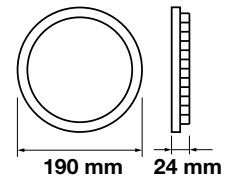

Body Type: Aluminium+Satin Nickel
Dimension: Ø190x24mm
Box Qty: 20 Pcs