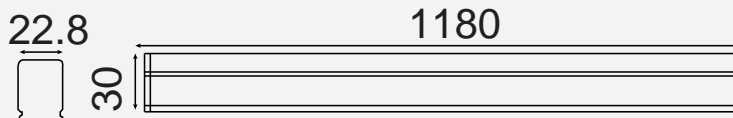

MODEL	WATTS	LUMENS	WEIGHT-KG	BOX QTY.
VT-125	16w	1440	0.16	25 pcs

SKU: 695 | 3000K WARM WHITE
SKU: 696 | 4000K DAY WHITE
SKU: 697 | 6400K WHITE