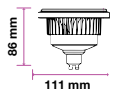

AR111 Downlight

20W VT-1120-20

SKU: 1243 - 3000K Warm White 3800157606004
SKU: 1244 - 4500K Day White 3800157606011
SKU: 1245 - 6000K White 3800157606028

EQ. Watts: **100w**
Voltage/Frequency: **AC:220-240V,50/60Hz**
Luminous Flux: **1800lm**
LED Type: **COB**

CRI: **>80**
PF: **>0.7**
Base: **N/A**
Beam Angle: **20°**

Body Type: **Die Cast Aluminium**
Dimension: **Ø111x53mm**
Box Qty: **50 Pcs**

AR111 Downlight

20W VT-1120-40

SKU: 1246 - 3000K Warm White 3800157606035
SKU: 1247 - 4500K Day White 3800157606042
SKU: 1248 - 6000K White 3800157606059

EQ. Watts: **100w**
Voltage/Frequency: **AC:220-240V,50/60Hz**
Luminous Flux: **1800lm**
LED Type: **COB**

CRI: **>80**
PF: **>0.7**
Base: **N/A**
Beam Angle: **40°**

Body Type: **Die Cast Aluminium**
Dimension: **Ø111x53mm**
Box Qty: **50 Pcs**

AR111-G53

15W VT-1110-20

SKU: 4084 - 3000K Warm White 3800230620064
SKU: 4062 - 4000K Day White 3800230620057
SKU: 4061 - 6400K White 3800230620040

EQ. Watts: **75w**
Voltage/Frequency: **AC/DC:12V,50Hz**
Luminous Flux: **950lm**
LED Type: **COB**

CRI: **>80**
PF: **>0.9**
Base: **G53**
Beam Angle: **20°**

20°
BEAM ANGLE

Body Type: **Plastic Clad Aluminium**
Dimension: **Ø111x86x63mm**
Box Qty: **60 Pcs**

AR111-G53

15W VT-1110-40

SKU: 4257 - 3000K Warm White 3800230628664
SKU: 4256 - 4000K Day White 3800230628657
SKU: 4255 - 6400K White 3800230628640

EQ. Watts: **25w**
Voltage/Frequency: **AC/DC:12V,50Hz**
Luminous Flux: **950lm**
LED Type: **COB**

CRI: **>80**
PF: **>0.9**
Base: **G53**
Beam Angle: **40°**

40°
BEAM ANGLE

Body Type: **Plastic Clad Aluminium**
Dimension: **Ø111x86x63mm**
Box Qty: **60 Pcs**

AR111-GU10

12W VT-1112

SKU: 4224 - 2700K Warm White 3800230626257
SKU: 4223 - 4000K Day White 3800230626219
SKU: 4225 - 6400K White 3800230626264

EQ. Watts: **60w**
Voltage/Frequency: **AC:200-240V,50Hz**
Luminous Flux: **900lm**
LED Type: **COB**

CRI: **>80**
PF: **>0.9**
Base: **GU10**
Beam Angle: **40°**