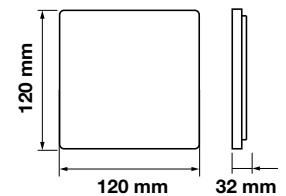

LED MINI PANELS

Square Adjustable Panel

V-TAC's new innovative adjustable mini panels are equipped with adjustable clips for a flexible cutting size of up to 200 mm. Built with the most stable drivers in the market, have low maintenance panels without the flashes and the flickers. These slim & modern panels lights up all the way to the edges, giving a contemporary lighting effect that is ideal for residential, office, or commercial indoor lighting.

- **Adjustable(Cut out) Panel**
- **SMD LED Type**
- **20,000 hrs Lifespan**
- **120° Beam Angle**
- **AC:85-265V,50/60Hz**
- **CRI: >80**
- **Aluminium Body**
- **On/Off Cycle: >15000**

5 YEAR
WARRANTY*

SKU: 730 | 3000K WARM WHITE
SKU: 731 | 4000K DAY WHITE
SKU: 732 | 6400K WHITE

MODEL	WATTS	LUMENS	BOX QTY.
VT-610SQ	12w	750	20 pcs

Cutting Size: 75-100mm

SKU: 736 | 3000K WARM WHITE
SKU: 737 | 4000K DAY WHITE
SKU: 738 | 6400K WHITE

MODEL	WATTS	LUMENS	BOX QTY.
VT-619SQ	18w	1350	20 pcs