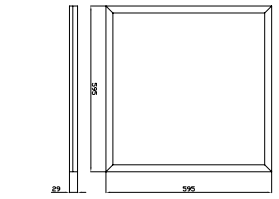

Body Type:	FE+PP
Dimension:	595x595x29mm
Box Qty:	4 Pcs