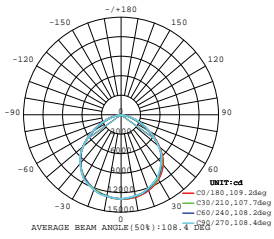

LUMINOUS INTENSITY DISTRIBUTION DIAGRAM

NEW

VT-306-B

SKU: 791 | 4000K DAY WHITE
SKU: 792 | 6400K WHITE

WATTS	LUMENS	BOX QTY.
300w	36000	2 pcs