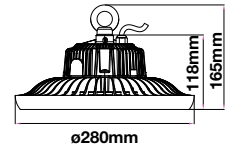

Sensor Compatible:	Yes
Voltage/Frequency:	AC:100-240V,50/60Hz
Luminous Flux:	13000lm
LED Type:	SMD

CRI:	>70
PF:	>0.9
Beam Angle:	120°
Body Type:	Die Cast Aluminium

IP Rating:	IP65
Dimension:	280x165mm
Box Qty:	4 Pcs

5 YEAR WARRANTY*