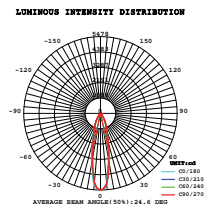

Tracklights-Black Body 45W VT-4545

SKU: 1236 - 3000K Warm White
SKU: 1237 - 4000K Day White
SKU: 1238 - 5000K White

3800157603751
3800157603768
3800157603775

Sensor Compatible:	Yes	Beam Angle:	25°
Voltage/Frequency:	AC:100-240V,50/60Hz	Color of Fixture:	Black
Luminous Flux:	2300lm	Body Type:	Die Cast Aluminium
LED Type:	COB	Life span:	20,000 Hours
CRI:	>95	Dimension:	123x165x218mm
PF:	>0.9	Box Qty:	8 Pcs