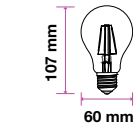

LED Filament Bulbs

4w VT-2114

SKU: 7283 - 2700K Warm White 3800157623735

EQ. Watts:	40w
Voltage/Frequency:	AC:220-240V,50Hz
Luminous Flux:	400lm
Commercial Type:	A60

LED Type:	SMD
CRI:	>80
PF:	>0.4
Base:	E27

Beam Angle:	300°
Body Type:	Glass
Dimension:	60x107mm
Box Qty:	25 Pcs