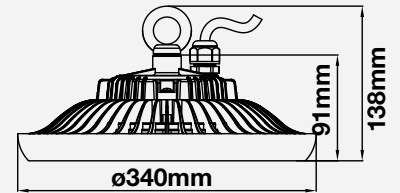

MODEL	WATTS	LUMENS	BEAM ANGLE	BOX QTY.
VT-9-148	150w	12000	90°	2 pcs

SKU: 552 | 4000K DAY WHITE
SKU: 553 | 6400K WHITE