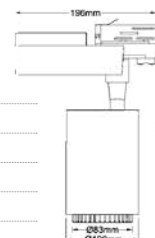

Beam Angle:	20° ~ 60° (Adjustable)
Color of Fixture:	Black
Body Type:	Aluminium
Life span:	30,000 Hours
Dimension:	Ø100x196x262mm
Box Qty:	8 Pcs

**5** YEAR WARRANTY\*