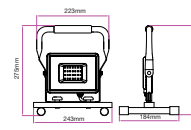

Sensor Compatible: **Yes**
Voltage/Frequency: **AC:220-240V,50Hz**
Luminous Flux: **2550lm**
Color of Fixture: **Black**

CRI: **>70**
PF: **>0.9**
IP Rating: **IP65**
Beam Angle: **100°**

Body Type: **Die Cast Aluminium**
Dimension: **243x275x184mm**
Box Qty: **10 Pcs**