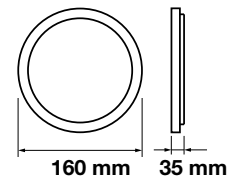

Body Type: **Aluminium**
Dimension: **Ø160x35mm**
Box Qty: **20 Pcs**