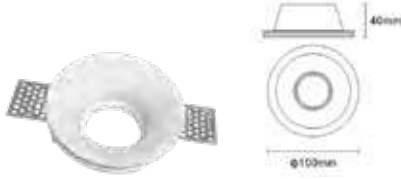

Fitting-Round-GU10

Model No	VT-859RD
SKU:	3697
Base:	GU10
Material:	Gypsum
Shape:	Round
Color of Fxture:	White
Dimension:	ø100x40mm
Cutting Size:	ø103
EAN:	3800157633567
Box Qty:	40 Pcs