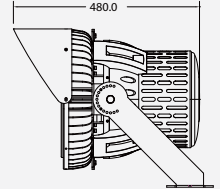

VT-500D

SKU: 490 | 5000K WHITE

WATTS	LUMENS	BEAM ANGLE	BOX QTY.
500w	67500	45°	1 pcs