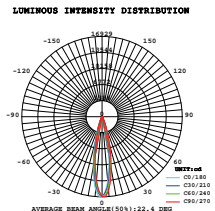

Tracklights-White Body
35W VT-4536W

SKU: 1255 - 3000K Warm White 3800157607551
SKU: 1256 - 4500K Day White 3800157607568
SKU: 1257 - 6000K White 3800157607575

Sensor Compatible:	Yes	Beam Angle:	24°
Voltage/Frequency:	AC:220-240V,50/60Hz	Color of Fixture:	White
Luminous Flux:	3500lm	Body Type:	Aluminium
LED Type:	COB	Life span:	20,000 Hours
CRI:	>80	Dimension:	92x165x192mm
PF:	>0.9	Box Qty:	20 Pcs