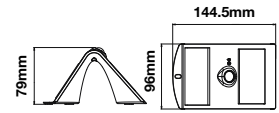

Solar Wall Light-IP65
1.5W VT-767-2-W

SKU: 8276 - 4000K Day White 3800157627931

Battery:	3.7V Lithium Battery 1200mAh
Lumens:	220lm
No. of LED:	14pcs (Front 12pcs, Back 2 pcs)
Detecting Angle:	120°
Sensing Range:	2 - 6 mtrs

Charging Time:	6-7 hrs Sunlight Charging
IP Rating:	IP65
Material:	ABS+PC
Dimension:	144.5x96x79mm
Working Time:	Min 8 hrs and Max 24 hrs
Box Qty:	20Pcs