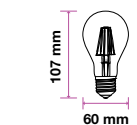

White Cover -Filament-A60-E27

4W VT-1939

SKU: 4489 - 2700K Warm White 3800157609647
SKU: 4490 - 4000K Day White 3800157609654
SKU: 4491 - 6400K White 3800157609661

EQ. Watts:	40w
Voltage/Frequency:	AC:220-240V,50Hz
Luminous Flux:	350lm
Commercial Type:	A60

LED Type:	Filament
CRI:	>80
PF:	>0.4
Base:	E27

Beam Angle:	300°
Body Type:	Glass
Dimension:	60x107mm
Box Qty:	50 Pcs