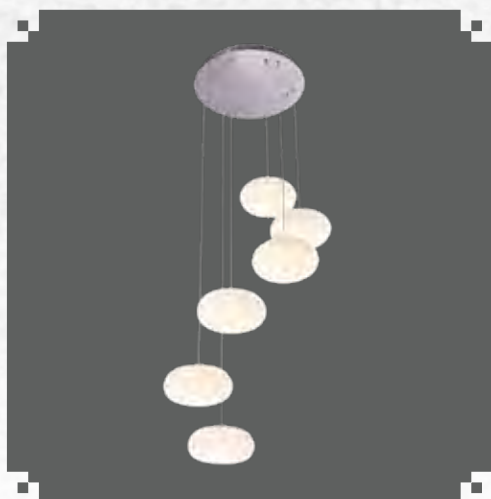

Designer Series-TRIAC Dimmable

72w VT-7390

SKU: 40011 - 3000K Warm White 3800157640497

Voltage/Frequency:	AC:220-240V
Luminous Flux:	6500lm
LED Type:	SMD
CRI:	>80
PF:	>0.9
Beam Angle:	120°
No. of LED:	432 pcs
Material :	PC + Iron
Unit GW :	6.2 kgs
Life Span:	30,000 Hours
Size :	ø390x2000mm
Box Qty:	1Pcs