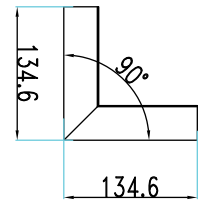

SILVER: SKU:388 | 4000K DAY WHITE
WHITE: SKU:387 | 4000K DAY WHITE

12W
VT-7-41-LW