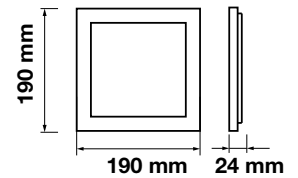

Body Type: **Aluminium**
Dimension: **190x190x24mm**
Box Qty: **20 Pcs**