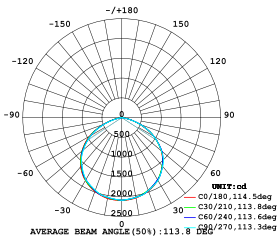

LUMINOUS INTENSITY DISTRIBUTION DIAGRAM