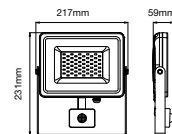

LED PIR Floodlights

V-TAC's LED Floodlights with PIR are sleek and durable, ideal for lighting Driveways, Gardens and Buildings. These high-performance lights emit a Bright and Vibrant Light making it a sustainable replacement for traditional Halogen Floodlights and Metal Halide fixtures.

PIR-Slimline-White Body

20W VT-4922PIRW

SKU: 5806 - 6000K White 3800157614801

Detection Angle: 120°
Detection Distance: 2-8m
Voltage/Frequency: AC:220-240V,50/60Hz
Luminous Flux: 1600lm

CRI: >70
PF: >0.9
IP Rating: IP44
Beam Angle: 100°

Body Type: Die Cast Aluminium
Dimension: 181x205x57mm
Box Qty: 20 Pcs

LUMINOUS INTENSITY DISTRIBUTION DIAGRAM

PIR-Slimline-White Body

30W VT-4933PIRW

SKU: 5824 - 6400K White 3800157614986

Detection Angle: 120°
Detection Distance: 2-8m
Voltage/Frequency: AC:220-240V,50/60Hz
Luminous Flux: 2550lm

CRI: >70
PF: >0.9
IP Rating: IP44
Beam Angle: 100°

Body Type: Die Cast Aluminium
Dimension: 217x231x59mm
Box Qty: 20 Pcs

LUMINOUS INTENSITY DISTRIBUTION DIAGRAM

PIR-Slimline-White Body

30W VT-4830PIRW

SKU: 5752 - 6000K White 3800157608893

Detection Angle: 120°
Detection Distance: 2-8m
Voltage/Frequency: AC:220-240V,50/60Hz
Luminous Flux: 2400lm

CRI: >70
PF: >0.9
IP Rating: IP44
Beam Angle: 100°

Body Type: Die Cast Aluminium
Dimension: 217x231x51mm
Box Qty: 10 Pcs

LUMINOUS INTENSITY DISTRIBUTION DIAGRAM

PIR-Slimline-Black Body

30W VT-4830PIRB

SKU: 5699 - 3000K Warm White 3800157604352

Detection Angle: 120°
Detection Distance: 2-8m
Voltage/Frequency: AC:220-240V,50/60Hz
Luminous Flux: 2400lm

CRI: >70
PF: >0.9
IP Rating: IP44
Beam Angle: 100°

Body Type: Die Cast Aluminium
Dimension: 217x231x51mm
Box Qty: 10 Pcs

LUMINOUS INTENSITY DISTRIBUTION DIAGRAM