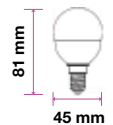

Bulbs-Candle-E14
7W VT-2097

SKU: 7320 - 6400K White 3800157624527

EQ. Watts:	45w
Voltage/Frequency:	AC:220-240V,50Hz
Luminous Flux:	600lm
Commercial Type:	Candle

LED Type:	SMD
CRI:	>80
PF:	>0.5
Base:	E14

Beam Angle:	200°
Body Type:	ThermoPlastic
Dimension:	37x100mm
Box Qty:	200 Pcs

Bulbs-P45-E14
3W VT-2043

SKU: 7199 - 2700K Warm White 3800157615839
SKU: 7200 - 4000K Day White 3800157615846
SKU: 7201 - 6400K White 3800157615853

EQ. Watts:	25w
Voltage/Frequency:	AC:220-240V,50Hz
Luminous Flux:	250lm
Commercial Type:	P45

LED Type:	SMD
CRI:	>80
PF:	>0.4
Base:	E14

Beam Angle:	180°
Body Type:	ThermoPlastic
Dimension:	45x81mm
Box Qty:	200 Pcs

Bulbs-P45-E14
4W VT-1819

SKU: 4123 - 2700K Warm White 3800230620996
SKU: 4174 - Day White 3800230621009
SKU: 4124 - 6400K White 3800230621016

EQ. Watts:	30w
Voltage/Frequency:	AC:220-240V,50Hz
Luminous Flux:	320lm
Commercial Type:	P45

LED Type:	SMD
CRI:	>80
PF:	>0.4
Base:	E14

Beam Angle:	180°
Body Type:	Thermoplastic
Dimension:	45x82mm
Box Qty:	200 Pcs

Bulbs-P45-E14
5.5W VT-1880N

SKU: 42501 - 2700K Warm White 3800157624367
SKU: 42511 - 4000K Day White 3800157626408
SKU: 42521 - 6400K White 3800157624374

EQ. Watts:	40w
Voltage/Frequency:	AC:220-240V,50Hz
Luminous Flux:	470lm
Commercial Type:	P45

LED Type:	SMD
CRI:	>80
PF:	>0.5
Base:	E14

Beam Angle:	180°
Body Type:	ThermoPlastic
Dimension:	45x81mm
Box Qty:	200 Pcs

Bulbs-P45-6Pc Pack
5.5W VT-2266

SKU: 2733 - 2700K Warm White 3800157645232
SKU: 2734 - 4000K Day White 3800157645249
SKU: 2735 - 6400K White 3800157645256

EQ. Watts:	40w
Voltage/Frequency:	AC:220-240V,50Hz
Luminous Flux:	470lm
Commercial Type:	P45

LED Type:	SMD
CRI:	>80
PF:	>0.5
Base:	E14