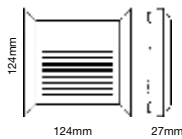

Step Light-Square-IP65
2W VT-1152-B

Sensor Compatible:	Yes
Voltage/Frequency:	AC:100-240V,50/60Hz
Luminous Flux:	60lm
LED Type:	SMD
CRI:	>80
PF	>0.5

Beam Angle:	55°
Body Type:	PC
Color of Fixture:	White
Shape:	Square
Dimension:	124x124x27mm
Cutting Size:	N/A
Box Qty:	50 Pcs