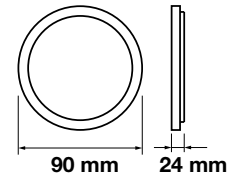

Body Type:	Aluminium
Dimension:	Ø90x24mm
Box Qty:	40 Pcs