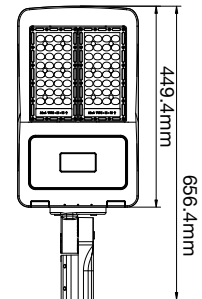

VT-122ST

SKU: 885 | 4000K DAY WHITE
SKU: 886 | 6400K WHITE

WATTS	LUMENS	BOX QTY.
120w	16800	1 pcs