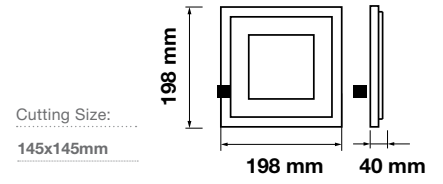

Emergency Pack:	Available	LED Type:	SMD	Body Type:	Aluminium+Glass
Voltage/Frequency:	AC:100-240V,50/60Hz	CRI:	>80	Dimension:	198x198x40mm
Luminous Flux:	1260lm	PF:	>0.9	Box Qty:	20 Pcs
Beam Angle:	120°	Shape:	Square