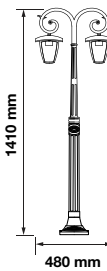

Stand Lamp

VT-738

SKU: 7061

3800157612647

Voltage:	AC:220-240V,50Hz
Max.Watts:	60Wx2
IP Rating:	IP44
Holder:	E27
Color of Fixture:	Black
Body Type:	Aluminium+Glass
Size:	480x1410mm
Box Qty:	1 Pcs