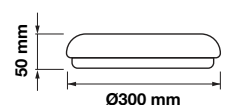

Sensor Compatible:	Yes
Voltage/Frequency:	AC:100-240V,50/60Hz
Luminous Flux:	2000lm
IP Rating:	IP44
CRI:	>80
PF:	>0.9

Beam Angle:	110°
Color of Fixture:	White
Body Type:	PC
Shape:	Round
Dimension:	Ø300x50mm
Box Qty:	10 Pcs