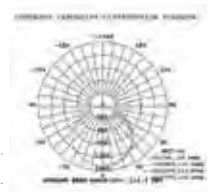

Floodlight With Stand- EU Plug

50W VT-4250

SKU: 5929 - 4000K Day White
SKU: 5930 - 6400K White

3800157622851
3800157622868

EU PLUG 3 METER WIRE

Sensor Compatible: **Yes**
Voltage/Frequency: **AC:220-240V,50Hz**
Luminous Flux: **4250lm**
Color of Fixture: **Black**

CRI: **>70**
PF: **>0.9**
IP Rating: **IP65**
Beam Angle: **100°**

Body Type: **Die Cast Aluminium**
Dimension: **278x313x183mm**
Box Qty: **10 Pcs**