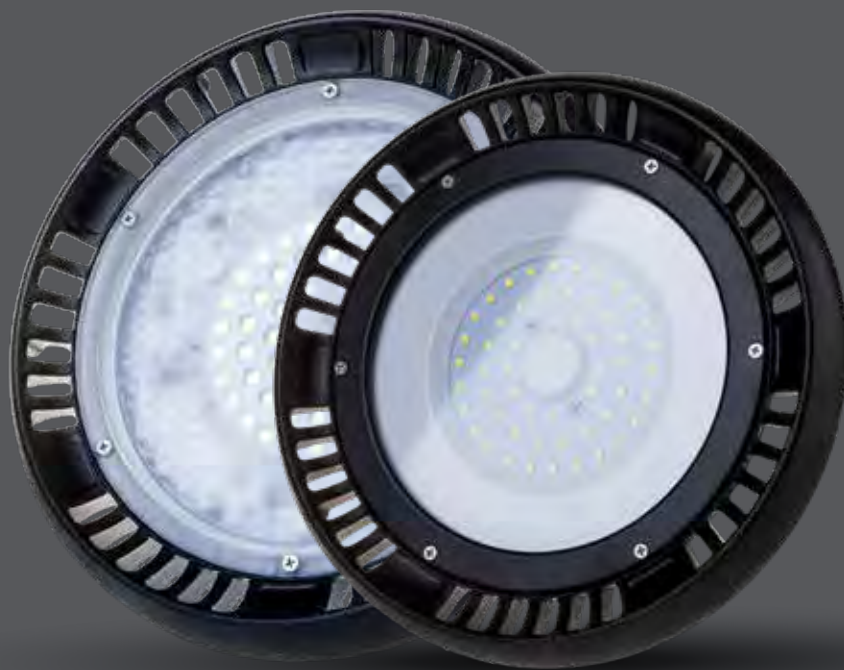

120

LUMENS/WATT

Optional
DAYLIGHT SENSOR
SKU - 1369

UFO HIGHBAYS

MEAN WELL Driver

This advanced LED highbays from V-TAC's PRO series are ready to impress with its high-lumen rating of 120 lm/w and LED chip from Samsung. This range is equipped with drivers from Mean Well -- a key player in the LED driver industry for a strong and efficient performance.

5 YEAR
WARRANTY*

- Available in 100 - 500 watts
- AC:95-265V,50/60Hz
- On/Off cycle: >25000
- PF: >0.9
- 50,000 hrs Lifespan
- Die cast Aluminum
- Instant start: 0-100% in <1s
- CRI:>80

MODEL	WATTS	LUMENS	BEAM ANGLE	BOX QTY.
VT-9-106	100w	12000	120°	1 pcs

SKU:585 | 4000K DAY WHITE

DALI
Dimming