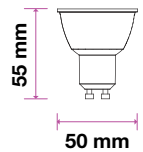

MODEL	WATTS	EQ.WATTS	LUMENS	BASE	BOX QTY.
VT-247	6.5w	60w	480	GU10	200 pcs

- SKU: 192 | 3000K WARM WHITE
- SKU: 193 | 4000K DAY WHITE
- SKU: 194 | 6400K WHITE