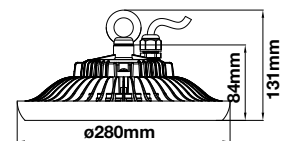

Sensor Compatible:	Yes
Voltage/Frequency:	AC:220-240V,50Hz
Luminous Flux:	4000lm
LED Type:	SMD
CRI:	>70
PF:	>0.9
Beam Angle:	120°
Body Type:	Die Cast Aluminium
IP Rating:	IP44
Dimension:	220x114mm
Box Qty:	8 Pcs

UFO-Highbay-120°

50w VT-9065

SKU: 5558 - 6400K White

3800157621953