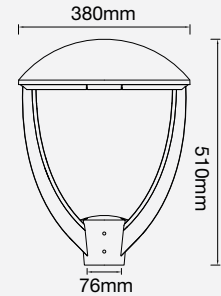

Garden Light

VT-55-1

SKU: 782 | 4000K DAY WHITE

WATTS	LUMENS	WEIGHT	BOX QTY.
50w	6500	8.36	1 pcs