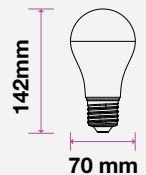

MODEL	WATTS	LUMENS	BASE	BOX QTY.
VT-2309	9w	806	E27	50 pcs

- SKU: 2371 | 3000K WARM WHITE
- SKU: 2372 | 4000K DAY WHITE
- SKU: 2373 | 6400K WHITE