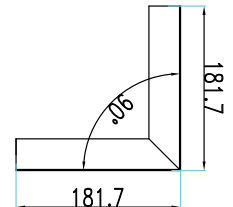

SILVER: SKU:390 | 4000K DAY WHITE
WHITE: SKU:389 | 4000K DAY WHITE

14W
VT-7-41-T