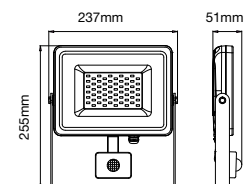

VT-50-S-W

SKU: 466 | 3000K WARM WHITE
SKU: 467 | 4000K DAY WHITE
SKU: 468 | 6400K WHITE

WATTS	LUMENS	BOX QTY.
50w	4000	10 pcs