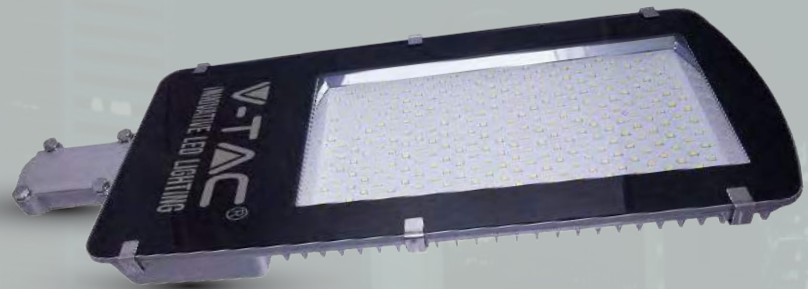

LED Street Lights

Light the path to the future with LED Street Lights. This state of the art LED Technology provides uniform Brightness and Illumination. Featuring V-TAC's eco-friendly street lights.

Product Features

- Perfect replacement for traditional lights
- Saves 80% electricity cost, better efficiency and Longer life span
- Dedicated ip65 sealed optical cavities
- Optically optimized glass lenses
- Uniformity in light distribution - maximizes efficiency
- Fully operational in extreme weather up to -25° celsius
- Low maintenance & low power consumption
- Reduced co² emissions

Applications

Out door applications like streets, projects, cross roads, tunnels, car parks, industrial facilities etc.