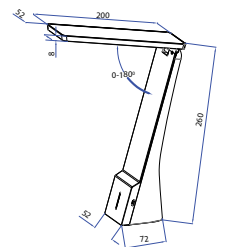

Table Lamps-White+Silver

4w   **VT-1014-S**
SKU: 7098 - 3 IN 1   3800157616980

Voltage/Frequency:	DC:5V,1A
Luminous Flux:	120lm
CRI:	>80
PF:	>0.45

Rechargeable

Beam Angle:	120°
Color:	White+Silver
Body Type:	ABS+PC+Aluminium
Dimension:	200x50x263mm
Box Qty:	25 Pcs