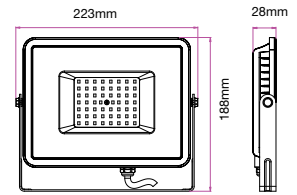

VT-50-1-W

SKU: 952 | 6400K WHITE

WATTS	LUMENS	BOX QTY.
50w	4000	8 pcs