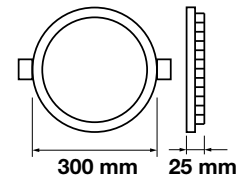

Emergency Pack: Available
Voltage/Frequency: AC:85-265V,50/60Hz
Luminous Flux: 2000lm
Beam Angle: 120°

LED Type: SMD
CRI: >80
PF: >0.5
Shape: Round

Body Type: Aluminium+Chrome
Dimension: Ø300x25mm
Box Qty: 10 Pcs