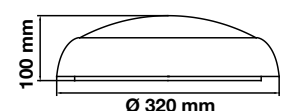

MODEL	WATTS	LUMENS	BOX QTY.	SKU: 806 | 4000K DAY WHITE
VT-17	17w	1400	10 pcs