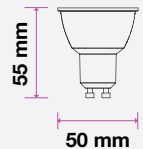

MODEL	WATTS	EQ.WATTS	LUMENS	BASE	BOX QTY.
VT-205	5w	35w	400	GU10	200 pcs

SKU: 201 | 3000K WARM WHITE
SKU: 202 | 4000K DAY WHITE
SKU: 203 | 6400K WHITE