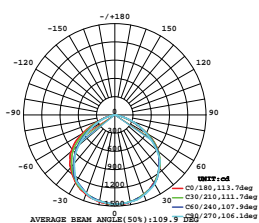

LUMINOUS INTENSITY DISTRIBUTION DIAGRAM

LUMINOUS INTENSITY DISTRIBUTION DIAGRAM