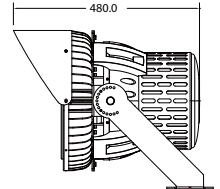

VT-501D

SKU: 493 | 5000K WHITE

WATTS	LUMENS	BEAM ANGLE	BOX QTY.
500w	67500	110°	1 pcs