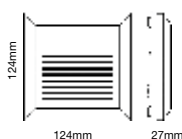

Sensor Compatible:	Yes
Voltage/Frequency:	AC:100-240V,50/60Hz
Luminous Flux:	60lm
LED Type:	SMD
CRI:	>80
PF	>0.5

Beam Angle:	55°
Body Type:	PC
Color of Fixture:	Grey
Shape:	Square
Dimension:	124x124x27mm
Cutting Size:	N/A
Box Qty:	50 Pcs