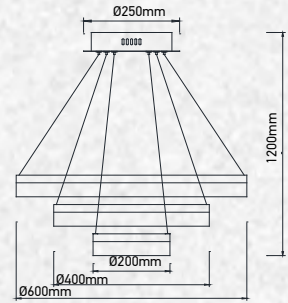

Chandelier-3 Step

80w VT-80-3D

Built In LED

SKU: 3906 - 3000K Warm White
SKU: 3907 - 4000K Day White

3800157624657
3800157624664

Voltage/Frequency:	AC:100-240V,50Hz
Luminous Flux:	5600lm
LED Type:	SMD
CRI:	>80
PF:	>0.9
Beam Angle:	120°

No. of LED: 510 pcs

Material : Acrylic+Aluminium

Unit GW : 4.7 Kg

Life Span: 20,000 Hours

Size : 600x600x1200mm

Box Qty: 1Pcs

Ceiling Light-3 Step

85w VT-85-3

Built In LED

SKU: 3910 - 3000K Warm White
SKU: 3911 - 4000K Day White

3800157624695
3800157624701

Voltage/Frequency:	AC:100-240V,50Hz
Luminous Flux:	5900lm
LED Type:	SMD
CRI:	>80
PF:	>0.9
Beam Angle:	120°

No. of LED: 510 pcs

Material : Acrylic+Aluminium

Unit GW : 5.5 Kg

Life Span: 20,000 Hours

Size : 200x400x600mm

Box Qty: 1Pcs