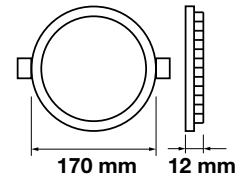

Premium Series-Round

12W VT-1207RD

SKU: 4857 - 3000K Warm White 3800230629784
SKU: 4858 - 4000K Day White 3800230629791
SKU: 4859 - 6400K White 3800230629807

Cutting Size:
Ø155mm

Emergency Pack: **Available**
Voltage/Frequency: **AC:85-265V,50/60Hz**
Luminous Flux: **1000lm**
Beam Angle: **120°**

LED Type: **SMD**
CRI: **>80**
PF: **>0.6**
Shape: **Round**

Body Type: **Aluminium**
Dimension: **Ø170x12mm**
Box Qty: **20 Pcs**