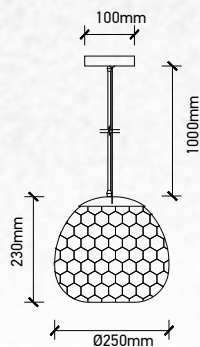

Designer Glass-Transparent

Model:	VT-7254
SKU:	3882
EAN:	3800157621007
Size:	Ø250x230x1000mm
Box Qty:	8Pcs
Material:	Glass+Metal