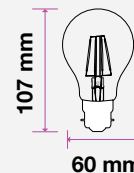

MODEL	WATTS	EQ.WATTS	LUMENS	BASE	SHAPE	BOX QTY.
VT-228	4w	35w	350	B22	A60	96 pcs

SKU:107 | 2200K WARM WHITE