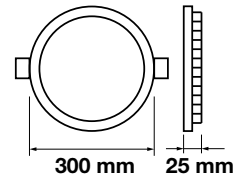

Emergency Pack:	Available
Voltage/Frequency:	AC:85-265V,50/60Hz
Luminous Flux:	2000lm
Beam Angle:	120°

LED Type:	SMD
CRI:	>80
PF:	>0.5
Shape:	Round

Body Type:	Aluminium+Satin Nickel
Dimension:	Ø300x25mm
Box Qty:	10 Pcs