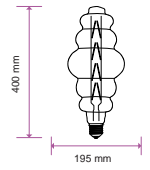

LED Type: Filament

CRI: >80

PF: >0.45

Base: E27

Beam Angle: 300°

Body Type: Glass

Dimension: Ø195x400mm

Box Qty: 6 Pcs