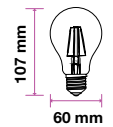

Beam Angle:	300°
Body Type:	Glass
Dimension:	60x107mm
Box Qty:	50 Pcs

Clear Glass-Filament-A60-E27

4W VT-1885D

SKU: 4364 - 2700K Warm White 3800157602907

EQ. Watts:	30w
Voltage/Frequency:	AC:220-240V,50Hz
Luminous Flux:	350lm
Commercial Type:	A60