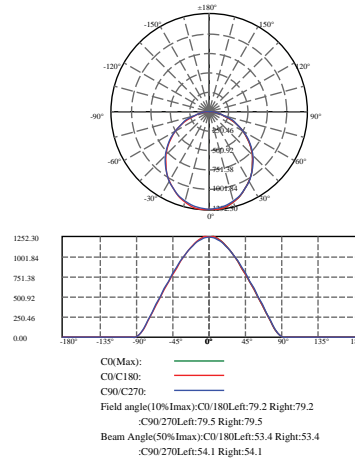

10W
VT-7-42-L

: SKU:395 | 4000K DAY WHITE

10W
VT-7-42-LN

: SKU:396 | 4000K DAY WHITE

12W
VT-7-42-LW

: SKU:397 | 4000K DAY WHITE

14W
VT-7-42-T

: SKU:398 | 4000K DAY WHITE

16W
VT-7-42-X

: SKU:399 | 4000K DAY WHITE