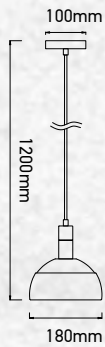

Pendant-Aluminium Shade-Pink

Model:	VT-7100-P
SKU:	3923
EAN:	3800157626187
Size:	180x100x1200mm
Box Qty:	12Pcs
Material:	Plastic+Aluminium

Pendant-Aluminium Shade-Red

Model:	VT-7100-R
SKU:	3924
EAN:	3800157626194
Size:	180x100x1200mm
Box Qty:	12Pcs
Material:	Plastic+Aluminium