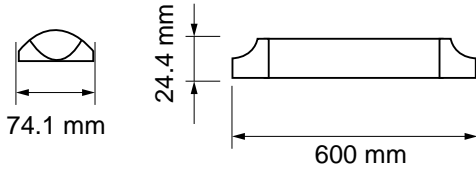

MODEL	WATTS	LUMENS	WEIGHT-KG	BOX QTY.
VT-8-20	20w	2400	0.42	10 pcs

SKU: 662 | 3000K WARM WHITE
SKU: 663 | 4000K DAY WHITE
SKU: 664 | 6400K WHITE

MODEL	WATTS	LUMENS	WEIGHT-KG	BOX QTY.
VT-8-40	40w	4800	0.84	10 pcs

SKU: 665 | 3000K WARM WHITE
SKU: 666 | 4000K DAY WHITE
SKU: 667 | 6400K WHITE