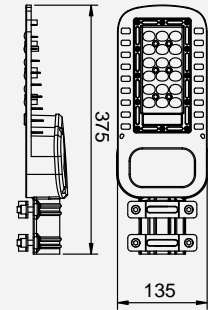

VT-34ST

SKU: 956 | 4000K DAY WHITE
SKU: 957 | 6400K WHITE

WATTS	LUMENS	BOX QTY.
30w	3600	4 pcs