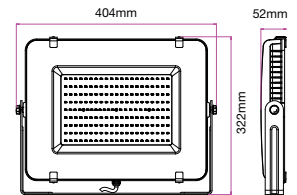

VT-150-G

SKU: 481 | 3000K WARM WHITE
SKU: 482 | 4000K DAY WHITE
SKU: 483 | 6400K WHITE

WATTS	LUMENS	BOX QTY.
150w	12000	2 pcs