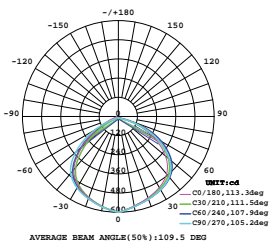

LUMINOUS INTENSITY DISTRIBUTION DIAGRAM