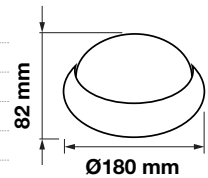

Sensor Compatible:	Yes
Voltage/Frequency:	AC:200-240V,50/60Hz
Luminous Flux:	560lm
IP Rating:	IP54
CRI:	>70
PF:	>0.5

Beam Angle:	120°
Color of Fixture:	White
Body Type:	Plastic CLAD Aluminium
Shape:	Round
Dimension:	Ø180x82mm
Box Qty:	10 Pcs