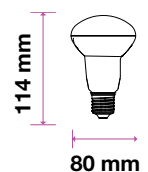

MODEL	WATTS	EQ.WATTS	LUMENS	BASE	SHAPE	BOX QTY.
VT-280	10w	75w	800	E27	R80	200 pcs
SKU: 135 | 3000K WARM WHITE SKU: 136 | 4000K DAY WHITE SKU: 137 | 6400K WHITE