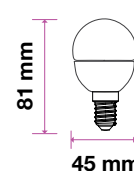

MODEL WATTS EQ.WATTS LUMENS BASE SHAPE BOX QTY.
VT-270 7w 45w 600 E14 P45 200 pcs

SKU: 863 | 3000K WARM WHITE
SKU: 864 | 4000K DAY WHITE
SKU: 865 | 6400K WHITE