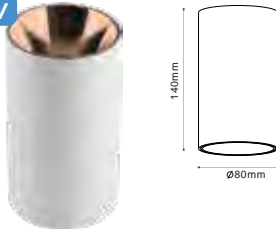

Fitting Round-GU10

NEW

Model No	VT-882-RRG
SKU:	8592
Base:	GU10
Material:	Aluminium + PC
Shape:	Round
Color of Fixture:	White frame + Rose gold reflector
Dimension:	ø80x140mm
Cutting Size:	NA
EAN:	3800157651974
Box Qty:	50 Pcs