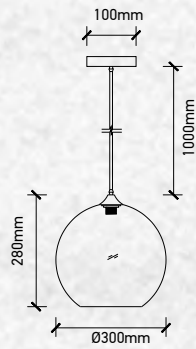

Transparent Glass-Metal Series

Model:	VT-7302
SKU:	3865
EAN:	3800157620758
Size:	300x280x1000mm
Box Qty:	8Pcs
Material:	Glass+Metal