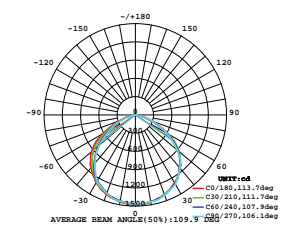

LUMINOUS INTENSITY DISTRIBUTION DIAGRAM