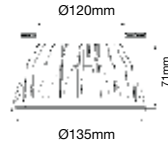

Sensor Compatible:	Yes
Voltage/Frequency:	AC:100-277V,50/60Hz
Luminous Flux:	1200lm
LED Type:	COB
CRI:	>80
PF:	>0.5

Beam Angle:	120°
Body Type:	PKW
Color of Fixture:	White
Shape:	Round
Dimension:	Ø135x71mm
Cutting Size:	Ø120mm
Box Qty:	27 Pcs