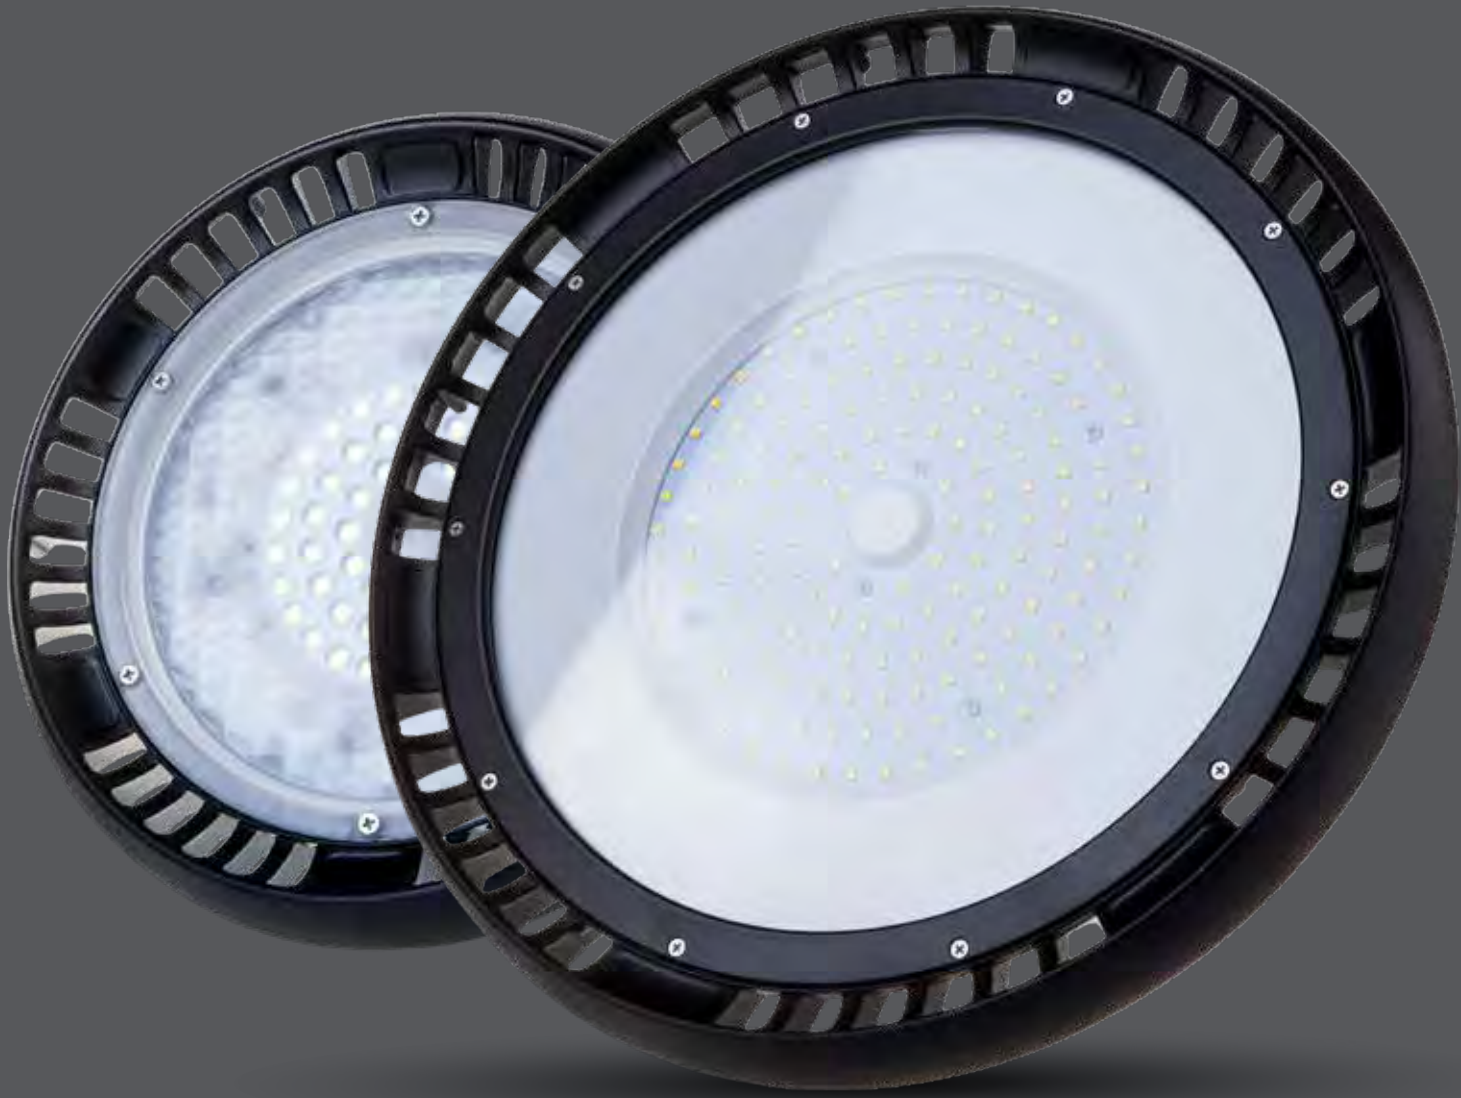

UFO HIGHBAYS

This new range of IP44-LED high bays from V-TAC's PRO series delivers strong lighting for spacious areas that require intense lighting from high ceilings like manufacturing facilities and construction/development areas. Equipped with the advanced, Samsung LED Chip, it has exceptional performance without flickers and warm-up periods.

- **SMD LED Type**
- **30,000 hrs Lifespan**
- **AC:220-240V,50Hz**
- **PF: >0.9**
- **CRI:>80**
- **Die cast Aluminum**

5 YEAR
WARRANTY*