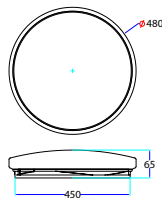

Sensor Compatible: **Yes**
Voltage/Frequency: **AC:175-265V,50/60Hz**
Luminous Flux: **2160lm**
IP Rating: **IP20**
CRI: **>80**
PF: **>0.5**

Beam Angle: **120°**
Color of Fixture: **White**
Body Type: **Plastic**
Shape: **Round**
Dimension: **Ø480x65mm**
Box Qty: **5 Pcs**