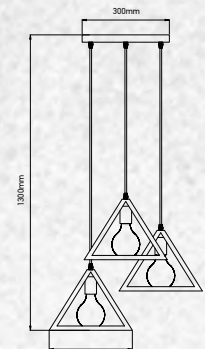

Model:	VT-7144
SKU:	3927
EAN:	3800157626224
Size:	300x1300mm
Box Qty:	4Pcs
Material:	Metal Finish

Geometric Series-Gold Canopy