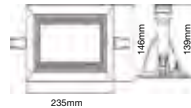

Sensor Compatible:	Yes
Voltage/Frequency:	AC:220-240V,50/60Hz
Luminous Flux:	2450lm
LED Type:	COB
CRI:	>80
PF:	>0.9

Beam Angle:	99°
Body Type:	Die Cast Aluminum
Color of Fixture:	White
Shape:	Rectangle
Dimension:	235x146x139mm
Cutting Size:	220 x 132mm
Box Qty:	20 Pcs

Zoom Series - Round

SKU: 1304 - 3000K Warm White
SKU: 1305 - 4500K Day White
SKU: 1288 - 6400K White

3800157619912
3800157619929
3800157619639

33w VT-2933