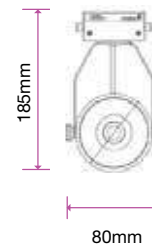

Tracklights-Black Body 20W VT-4521T

SKU: 1202 - 5000K Day White

3800157600187

Sensor Compatible:	Yes	Beam Angle:	46°
Voltage/Frequency:	AC:100-240V,50/60Hz	Color of Fixture:	Black
Luminous Flux:	1500lm	Body Type:	Die Cast Aluminium
LED Type:	COB	Life span:	20,000 Hours
CRI:	>80	Dimension:	Ø80x185mm
PF:	>0.9	Box Qty:	8 Pcs