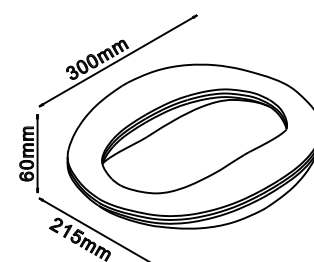

Black Grey

SKU: 8309 - 3000K Warm White 3800157630030
SKU: 8310 - 4000K Day White 3800157630047

Modern Wall Lights

10w VT-811

Sensor Compatible:	Yes
Voltage/Frequency:	AC:110-240V,50/60Hz
Luminous Flux:	1100lm
IP Rating:	IP65
CRI:	>80

PF:	>0.45
Beam Angle:	360°
Body Type:	Aluminium
Dimension:	300x215x60mm
Box Qty:	20 Pcs