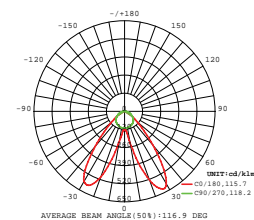

LINEAR FOLLOW TRUNKING
SKU: 1365 | 4000K DAY WHITE

DOUBLE ASYMMETRIC
LENS