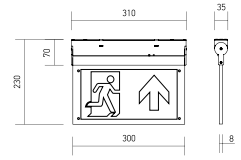

Emergency Operation Time:	>3 Hours
Battery:	Ni-cd 4.8V,600mAh
Recharging Time:	12 Hours
Test Button:	Green Light Indicator Test Button
Stickers:	4 Stickers
Legends:	4 Way Legend Available
Mode Of Operation:	Maintained
Box Qty:	10 Pcs