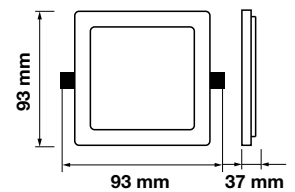

LED MINI PANELS

Square Edge Series

V-TAC's Round Edge Panel has an elegant, classic design that lights up all the way to the edges — giving a contemporary lighting effect that is ideal for residential, office, or commercial indoor areas. The quick connector feature lessens set-up time brought by complicated wirings. Built with the most stable drivers in the market, have low maintenance panels without the flashes and the flickers.

- **Quick Connector**
- **SMD LED Type**
- **30,000 hrs Lifespan**
- **120° Beam Angle**
- **AC:220-240V,50Hz**
- **CRI: >80**
- **ABS+Plastic Body**

5 YEAR WARRANTY*

SKU: 623 | 3000K WARM WHITE
SKU: 624 | 4000K DAY WHITE
SKU: 625 | 6400K WHITE

MODEL	WATTS	LUMENS	BOX QTY.
VT-608SQ	8w	800	100 pcs

Cutting Size: 70 X 70mm

SKU: 617 | 3000K WARM WHITE
SKU: 618 | 4000K DAY WHITE
SKU: 619 | 6400K WHITE

MODEL	WATTS	LUMENS	BOX QTY.
VT-615SQ	15w	1500	40 pcs