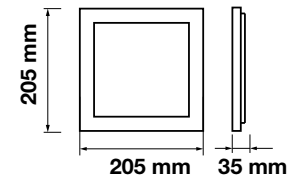

Body Type:	Aluminium
Dimension:	205x205x35mm
Box Qty:	20 Pcs