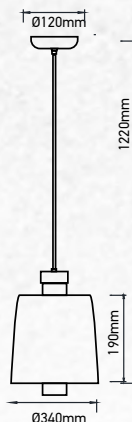

Pendant Light-White Lamp Shade

7W VT-7666-WH Built In LED

SKU: 3939 - 3000K Warm White 3800157629003
SKU: 3933 - 4000K Day White 3800157626613

Voltage/Frequency: AC:220-240V,50Hz

Luminous Flux: 400lm

LED Type: SMD

CRI: >80

PF: >0.5

Beam Angle: 120°

No. of LED: 14 pcs

Material : Metal Finish

Unit GW : 2.4 Kg

Life Span: 30,000 Hours

Size : Ø340xH190mm

Box Qty: 4Pcs