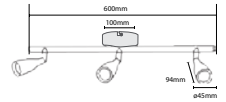

Tripple Head
13.5W VT-813-W

SKU: 8270 - 3000K Warm White
SKU: 8272 - 4000K Day White

3800157627207
3800157627221

Sensor Compatible:	Yes
Voltage/Frequency:	AC:220-240V,50/60Hz
Luminous Flux:	1080lm
IP Rating:	IP20
CRI:	>80

PF:	>0.5
Beam Angle:	100°
Body Type:	Plastic+Metal
Dimension:	600x100x94mm
Box Qty:	12 Pcs