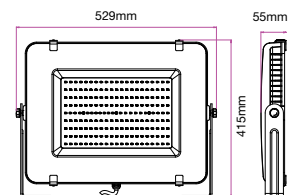

VT-300-G

SKU: 488 | 4000K DAY WHITE
SKU: 489 | 6400K WHITE

WATTS	LUMENS	BOX QTY.
300w	24000	2 pcs