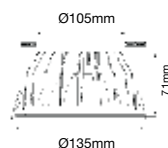

Reflector Series

10W VT-2610

SKU: 1100 - 6000K White 3800230622372

Sensor Compatible:	Yes
Voltage/Frequency:	AC:220-240V,50Hz
Luminous Flux:	730lm
LED Type:	COB
CRI:	>80
PF:	>0.5

Beam Angle:	120°
Body Type:	PKW
Color of Fixture:	PKW
Shape:	Round
Dimension:	Ø135x71mm
Cutting Size:	Ø105mm
Box Qty:	27 Pcs