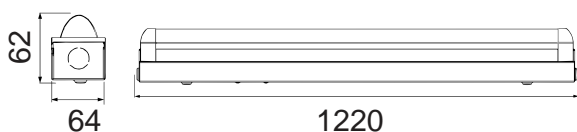

FIXTURES WITH LED

LED Batten Fitting

V-TAC's all new range of LED Batten Fittings designed with LED chip by Samsung deliver high performance light output of 120 lumens/watt. These fittings are built strong using the materials Iron + Polycarbonate and are also TP(a) rated to meet the fire safety standards. Optional microwave sensor specially designed for LED Batten Fittings is also available.

- **TP(A) Rated**
- **30,000 Life Hours**
- **CRI - >80**
- **PF - 0.9**
- **On/Off Cycle - >15000 time**
- **Input Voltage - AC:220-240V**
- **Programmable DIP Switch Driver(Applicable for 60W and 80W only)**

5 YEAR
WARRANTY*

TP(a)
Polycarbonate

Compatible Emergency Pack

Sensor Compatible

MODEL	WATTS	LUMENS	WEIGHT-KG	BOX QTY.
VT-8-42	40w	4800	1.40	10 pcs

SKU: 755 | 4000K DAY WHITE