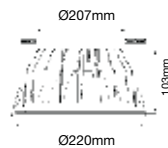

Sensor Compatible:	Yes
Voltage/Frequency:	AC:100-270V,50/60Hz
Luminous Flux:	4800lm
LED Type:	COB
CRI:	>80
PF:	>0.9

Beam Angle:	120°
Body Type:	PKW
Color of Fixture:	PKW
Shape:	Round
Dimension:	Ø220x103mm
Cutting Size:	Ø207mm
Box Qty:	12 Pcs