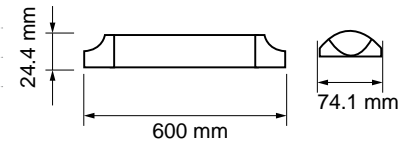

NEW

Grill Fitting-High Lumen

15w VT-8315

SKU: 6487 - 3000K Warm White 3800157650144
SKU: 6488 - 4000K Day White 3800157650151
SKU: 6489 - 6400K White 3800157650168

SuperBRIGHT
160
LUMENS/W

5 YEAR
WARRANTY*

Sensor Compatible: **Yes**
Voltage/Frequency: **AC:220-240V,50Hz**
Luminous Flux: **2400lm**
LED Type: **SMD**
CRI: **>80**

PF: **>0.9**
Beam Angle: **120°**
Body Type: **Plastic**
On/Off: **>15000**
Life span: **30,000 Hours**

Gross weight: **192g**
Dimension: **600x24.4x74.1mm**
Box Qty: **30 Pcs**