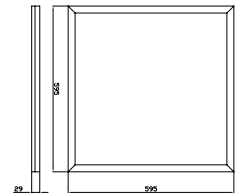

Body Type:	FE+PP
Dimension:	595x595x29mm
Box Qty:	6 Pcs

Transparent Panel-120x30

40w VT-6144

SKU: 6458 - 4000K Day White 3800157638098

Emergency Pack:	Available
Voltage/Frequency:	AC:220-240V,50Hz
Luminous Flux:	3200lm
Beam Angle:	140°