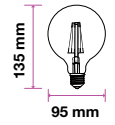

Amber Cover -Filament-Globe-E27

6W VT-2026D

SKU: 7156 - 2200K Warm White 3800157612210

DIMMABLE

EQ. Watts:	50w
Voltage/Frequency:	AC:220-240V,50/60Hz
Luminous Flux:	500lm
Commercial Type:	G95

LED Type:	Filament
CRI:	>80
PF:	>0.7
Base:	E27

Beam Angle:	300°
Body Type:	Glass
Dimension:	95x135mm
Box Qty:	12 Pcs

Amber Cover -Filament-Globe-E27

7W VT-2027

SKU: 7147 - 2200K Warm White 3800157610629

EQ. Watts:	60w
Voltage/Frequency:	AC:220-240V,50/60Hz
Luminous Flux:	700lm
Commercial Type:	G95

LED Type:	Filament
CRI:	>80
PF:	>0.5
Base:	E27

Beam Angle:	300°
Body Type:	Glass
Dimension:	95x140mm
Box Qty:	50 Pcs

Amber Cover -Filament-Globe-E27

8W VT-2019

SKU: 7145 - 2200K Warm White 3800157610605

EQ. Watts:	65w
Voltage/Frequency:	AC:220-240V,50/60Hz
Luminous Flux:	800lm
Commercial Type:	G95

LED Type:	Filament
CRI:	>80
PF:	>0.5
Base:	E27

Beam Angle:	300°
Body Type:	Glass
Dimension:	95x140mm
Box Qty:	50 Pcs

Filament-Globe-E27

4W VT-2195

SKU: 7475 - 1800K Warm White 3800157640329

EQ. Watts:	20w
Voltage/Frequency:	AC:220-240V, 50Hz
Luminous Flux:	200lm
Commercial Type:	G125

LED Type:	Filament
CRI:	>80
PF:	>0.5
Base:	E27

Beam Angle:	300°
Body Type:	Glass
Dimension:	132x178mm
Box Qty:	20 Pcs

Amber Cover -Filament-Globe-E27

4W VT-1956

SKU: 4473 - 2200K Warm White 3800157609074

EQ. Watts:	55w
Voltage/Frequency:	AC:220-240V,50Hz
Luminous Flux:	550lm
Commercial Type:	G125

LED Type:	Filament
CRI:	>80
PF:	>0.5
Base:	E27

Beam Angle:	300°
Body Type:	Glass
Dimension:	125x165mm
Box Qty:	12 Pcs