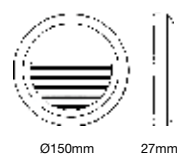

Sensor Compatible:	Yes
Voltage/Frequency:	AC:100-240V,50/60Hz
Luminous Flux:	60lm
LED Type:	SMD
CRI:	>80
PF:	>0.5

Beam Angle:	55°
Body Type:	PC
Color of Fixture:	Black
Shape:	Round
Dimension:	150x27mm
Cutting Size:	N/A
Box Qty:	50 Pcs