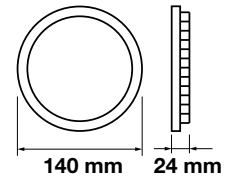

Body Type: Aluminium+Satin Nickel
Dimension: Ø140x24mm
Box Qty: 40 Pcs