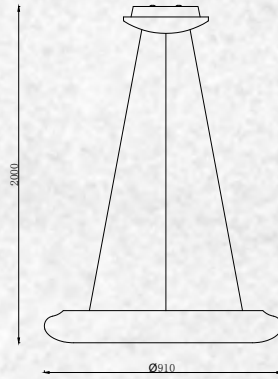

Designer Series-TRIAC Dimmable

105w VT-7910

SKU: 40101 - 3000K Warm White 3800157640589

Voltage/Frequency:	AC:220-240V
Luminous Flux:	6300lm
LED Type:	SMD
CRI:	>80
PF:	>0.9
Beam Angle:	120°
No. of LED:	576 pcs
Material :	PC + Iron
Unit GW :	11.05 kgs
Life Span:	30,000 Hours
Size :	910x2000mm
Box Qty:	1Pcs