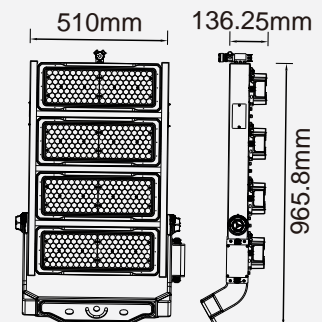

VT-1002D

SKU: 499 | 4000K DAY WHITE