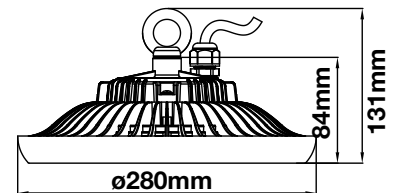

MODEL	WATTS	LUMENS	BEAM ANGLE	BOX QTY.
VT-9-99	100w	8000	120°	4 pcs

SKU: 554 | 4000K DAY WHITE
SKU: 555 | 6400K WHITE