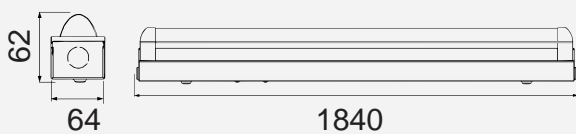

Emergency Pack (Optional)

m-pack SKU: 758 Compatible with Batten

Charging time::

≥24 HOURS

Charge current:

200 MA

Working time :

3 HOURS