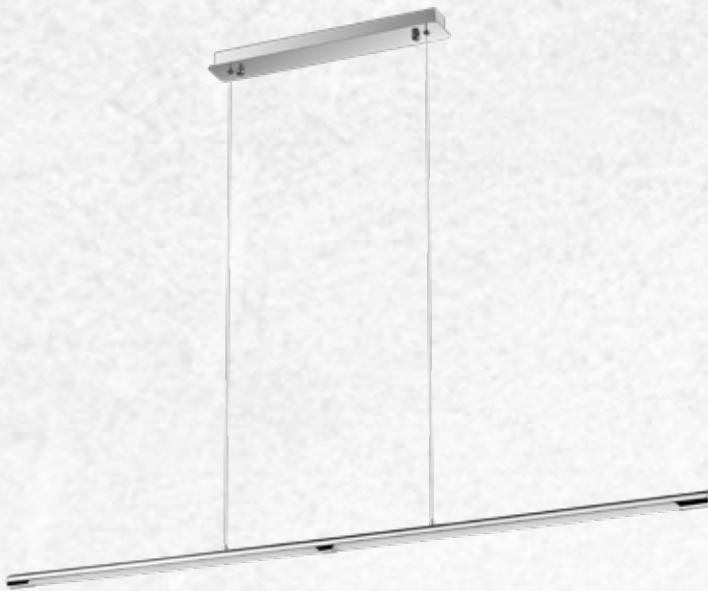

Designer Sleek Pendant-Chrome

18w VT-7018

Built In LED

SKU: 3890 - 4000K Day White

3800157621083

Voltage/Frequency:	AC:220-240V,50Hz
Luminous Flux:	1350lm
LED Type:	SMD
CRI:	>80
PF:	>0.8
Beam Angle:	120°

No. of LED: 90 pcs

Material : Stainless Steel+Metal+PMMA

Unit GW : 1.38 Kg

Life Span: 20,000 Hours

Size : 940x55x800mm

Box Qty: 12Pcs