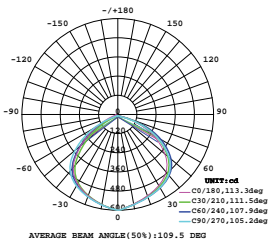

LUMINOUS INTENSITY DISTRIBUTION DIAGRAM