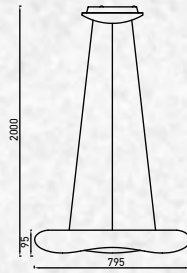

Beam Angle: 120°

No. of LED: 768 pcs

Material : PC

Unit GW : 6.85 kgs

Life Span: 30,000 Hours

Size : 795x2000mm

Box Qty: 1Pcs

Designer Series Pendant-Color Changing