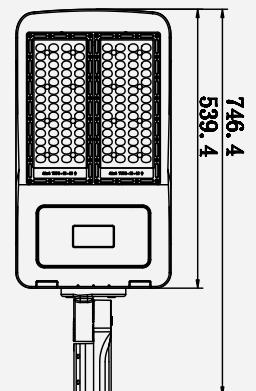

NEW

140
Lumen/W

VT-53ST

SKU: 953 | 5700K WHITE

WATTS	LUMENS	BOX QTY.
50w	7000	2 pcs

INVENTRONICS
DRIVER

NEW

140
Lumen/W

VT-103ST

SKU: 954 | 5700K WHITE

WATTS	LUMENS	BOX QTY.
100w	14000	2 pcs

INVENTRONICS
DRIVER

NEW

140
Lumen/W

VT-153ST

SKU: 955 | 5700K WHITE

WATTS	LUMENS	BOX QTY.
150w	21000	1 pcs

INVENTRONICS
DRIVER