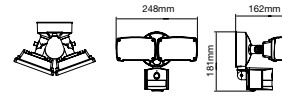

Video Compression: **H.264 / MJPEG dual video stream**

PF: **>0.5**

Image Resolution: **1280*720**

Beam Angle: **180°**

Image sensor: **1/4 " 1Megapixel CMOS**

Color of Fixture: **White**

Pixels: **1 million pixels**

Body Type: **ABS+Aluminium**

Delay Time: **0-30S**

IP Rating: **IP20**

Voltage/Frequency: **AC:100-240V,50/60Hz**

Dimension: **248x 162x 181mm**

Luminous Flux: **600lm**

Box Qty: **4 Pcs**

CRI: **>70**