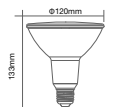

PAR38 Bulbs-E27

15W VT-1125-G

SKU: 4418 - Green 3800157606318
SKU: 4419 - Red 3800157606325
SKU: 4420 - Blue 3800157606301

EQ. Watts: 100w
Voltage/Frequency: AC:180-240V,50/60Hz
Luminous Flux: 1200lm
Commercial Type: PAR38

LED Type: SMD
CRI: >80
PF: >0.5
Base: E27

Beam Angle: 40°
Body Type: Plastic Coated Aluminium
Dimension: 120x133mm
Box Qty: 40 Pcs