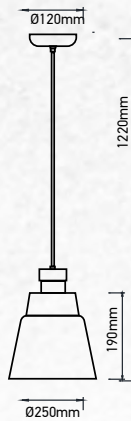

Pendant Light-Gold Lamp Shade

7W VT-7444-G Built In LED

SKU: 3936 - 3000K Warm White 3800157628976
SKU: 3930 - 4000K Day White 3800157626583

Voltage/Frequency:	AC:220-240V,50Hz
Luminous Flux:	400lm
LED Type:	SMD
CRI:	>80
PF:	>0.5
Beam Angle:	120°
No. of LED:	14 pcs
Material :	Metal Finish
Unit GW :	1.9 Kg
Life Span:	30,000 Hours
Size :	Ø250xH190mm
Box Qty:	8Pcs