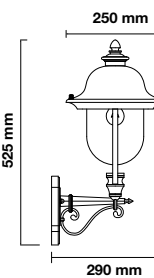

Wall Lamp
VT-853

SKU: 7532 3800157630085

Voltage:	AC:220-240V,50Hz
Max.Watts:	60W
IP Rating:	IP44
Holder:	E27
Color of Fixture:	Matt Black
Body Type:	Aluminium, Glass
Size:	290x250x525mm
Box Qty:	6 Pcs