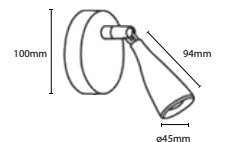

Single Head

4.5W VT-805-B

SKU: 8263 - 3000K Warm White
SKU: 8265 - 4000K Day White

3800157627139
3800157627153

Sensor Compatible:	Yes
Voltage/Frequency:	AC:220-240V,50/60Hz
Luminous Flux:	360lm
IP Rating:	IP20
CRI:	>80

PF:	>0.5
Beam Angle:	100°
Body Type:	Plastic+Metal
Dimension:	100x94x45mm
Box Qty:	12 Pcs