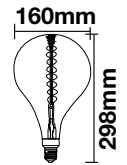

Base: E27

Beam Angle: 300°

Body Type: Glass

Dimension: Ø60x183mm

Box Qty: 35 Pcs

**SpecialBulbs**

Filament-A165-E27  
**8W** VT-2138D  
 SKU: 7461 - 2000K Warm White 3800157637367

EQ. Watts:	40w
Voltage/Frequency:	AC:220-240V,50Hz
Luminous Flux:	500lm
Commercial Type:	A165