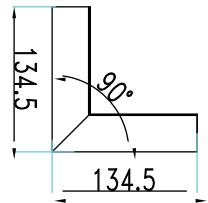

: SKU:396 | 4000K DAY WHITE

12W
VT-7-42-LW