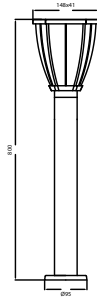

NEW

Pole Lamp
VT-839

SKU: 8629 3800157652513

Voltage:	AC:220-240V,50Hz
Max.Watts:	40w
IP Rating:	IP44
Holder:	E27
Color of Fixture:	Dark Grey
Body Type:	Stainless Steel+PC
Size:	Ø148X800mm
Box Qty:	6 Pcs