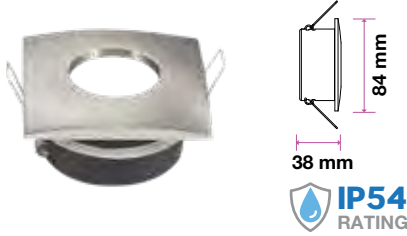

Fitting-Square-GU10

Model No	VT-787SQ-SN
SKU:	3616
Base:	GU10
Material:	Zinc Alloy+Ferrum
Shape:	Square
Color of Fxture:	Satin Nickel
Dimension:	84x84x38mm
Cutting Size:	75mm
EAN:	3800157607452
Box Qty:	100 Pcs