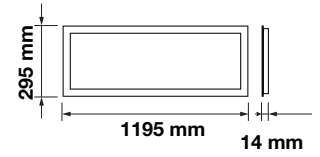

Emergency Pack:	Available
Voltage/Frequency:	AC:220-240V,50/60Hz
Luminous Flux:	3480lm
Beam Angle:	120°

LED Type:	SMD
CRI:	>80
PF:	>0.9
Shape:	Rectangle

Body Type:	Aluminium+PMMA+PS
Dimension:	1195x295x14mm
Box Qty:	6 Pcs