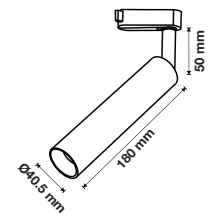

MODEL	WATTS	LUMENS	PF	CRI	BOX QTY.	BEAM ANGLE
VT-415-B	15w	1050	>0.5	>90	40 pcs	24°

SKU: 359 | 3000K WARM WHITE
SKU: 360 | 4000K DAY WHITE
SKU: 361 | 5000K WHITE