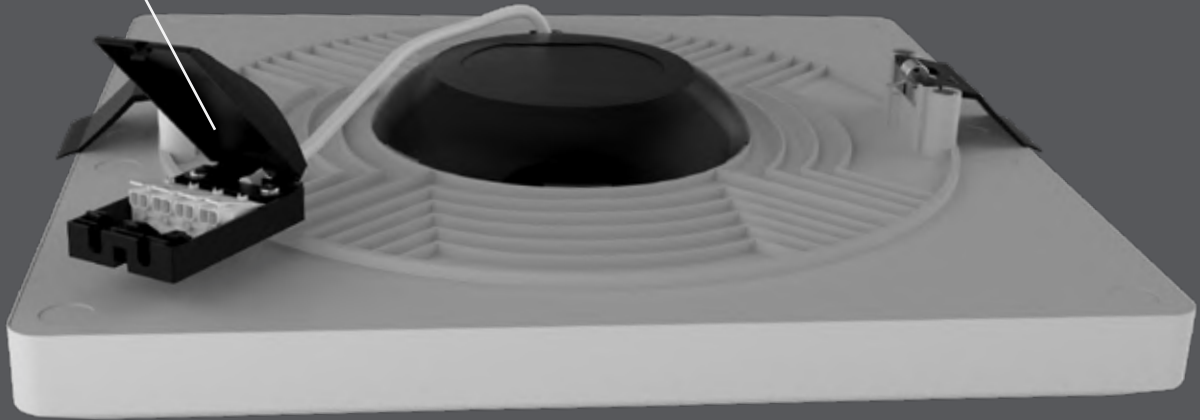

Quick Connector