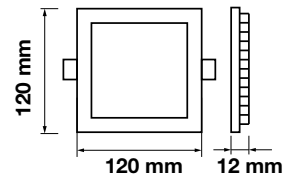

Premium Series-Square

6W VT-6075Q

SKU: 4863 - 3000K Warm White 3800230629845
SKU: 4864 - 4000K Day White 3800230629852
SKU: 4865 - 6400K White 3800230629869

Cutting Size:
110mm

Emergency Pack:	Available
Voltage/Frequency:	AC:85-265V,50/60Hz
Luminous Flux:	420lm
Beam Angle:	120°

LED Type:	SMD
CRI:	>80
PF:	>0.7
Shape:	Square

Body Type:	Aluminium
Dimension:	120x120x12mm
Box Qty:	40 Pcs