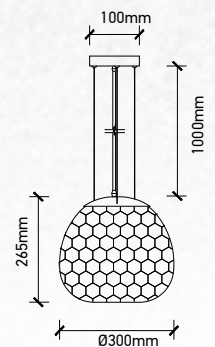

Designer Glass-Transparent

Model:	VT-7306
SKU:	3883
EAN:	3800157621014
Size:	Ø300x265x1000mm
Box Qty:	8Pcs
Material:	Glass