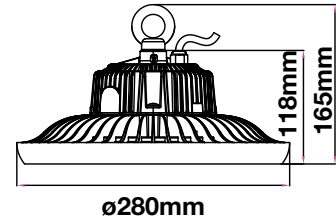

MODEL	WATTS	LUMENS	BEAM ANGLE	BOX QTY.
VT-9-101	100w	12000	120°	4 pcs

SKU: 562 | 4000K DAY WHITE
SKU: 563 | 6400K WHITE

MODEL	WATTS	LUMENS	BEAM ANGLE	BOX QTY.
VT-9-151	150w	18000	120°	2 pcs

SKU: 558 | 4000K DAY WHITE
SKU: 559 | 6400K WHITE