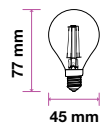

Color Bulbs-G45-E27

2W VT-2132-P

SKU: 7410 - Pink

3800157630269

EQ. Watts:	10w
Voltage/Frequency:	AC:220-240V,50Hz
Luminous Flux:	60lm
Commercial Type:	G45

LED Type:	Filament
CRI:	>80
PF:	>0.4
Base:	E27

Beam Angle:	300°
Body Type:	Glass
Dimension:	45x75mm
Box Qty:	100 Pcs

Color Bulbs-G45-E27

2W VT-2132-G

SKU: 7411 - Green

3800157630276

EQ. Watts:	10w
Voltage/Frequency:	AC:220-240V,50Hz
Luminous Flux:	60lm
Commercial Type:	G45

LED Type:	Filament
CRI:	>80
PF:	>0.4
Base:	E27

Beam Angle:	300°
Body Type:	Glass
Dimension:	45x75mm
Box Qty:	100 Pcs

Color Bulbs-G45-E27

2W VT-2132-B

SKU: 7412 - Blue

3800157630283

EQ. Watts:	10w
Voltage/Frequency:	AC:220-240V,50Hz
Luminous Flux:	60lm
Commercial Type:	G45

LED Type:	Filament
CRI:	>80
PF:	>0.4
Base:	E27

Beam Angle:	300°
Body Type:	Glass
Dimension:	45x75mm
Box Qty:	100 Pcs

Color Bulbs-G45-E27

2W VT-2132-R

SKU: 7413 - Red

3800157630290

EQ. Watts:	10w
Voltage/Frequency:	AC:220-240V,50Hz
Luminous Flux:	60lm
Commercial Type:	G45

LED Type:	Filament
CRI:	>80
PF:	>0.4
Base:	E27

Beam Angle:	300°
Body Type:	Glass
Dimension:	45x75mm
Box Qty:	100 Pcs

Clear Glass-Filament-P45-E14

4W VT-1996D

SKU: 4394 - 2700K Warm White

3800157604314

EQ. Watts:	30w
Voltage/Frequency:	AC:220-240V,50Hz
Luminous Flux:	320lm
Commercial Type:	P45

LED Type:	Filament
CRI:	>80
PF:	>0.5
Base:	E14

Beam Angle:	300°
Body Type:	Glass
Dimension:	45x77mm
Box Qty:	100 Pcs

DIMMABLE