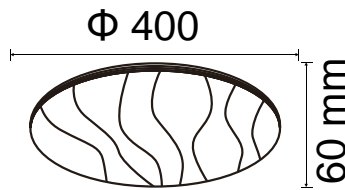

Sensor Compatible:	Yes
Voltage/Frequency:	AC:200-240V,50/60Hz
Luminous Flux:	3200lm
IP Rating:	IP20
CRI:	>80
PF:	>0.6

Beam Angle:	180°
Color of Fixture:	White
Body Type:	PC+Metal
Shape:	Round
Dimension:	D:400x60mm
Box Qty:	10 Pcs