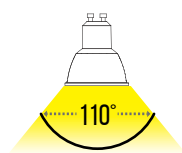

## KEY FEATURES

- Classic halogen-like design with up to 80% power savings
- Compatibility ensured: available in all existing spotlight holders
- Optional beam angles: ranging from 38°D to 300°D
- Set the right tone: dimmable options available