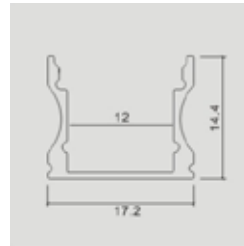

Box Qty. 120 Pcs

Aluminium Profiles-Milky

Model No:	VT-8110
SKU:	3354
Dimension:	2000x17.2x15.5mm
Color of Fixture:	Milky
EAN:	3800157636827

Aluminium Profiles-White Housing

Model No:	VT-8110-W
SKU:	3366
Dimension:	2000x17.2x15.5mm
Color of Fixture:	White
EAN:	3800157640169