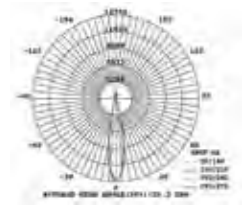

Tracklights-White Body
15w VT-4615W

SKU: 1298 - 3000K Warm White 3800157619851
SKU: 1299 - 4000K Day White 3800157619868
SKU: 1300 - 6400K White 3800157619875

Sensor Compatible:	Yes	Beam Angle:	24°
Voltage/Frequency:	AC:220-240V,50/60Hz	Color of Fixture:	White
Luminous Flux:	1350lm	Body Type:	Aluminium
LED Type:	COB	Life span:	30,000 Hours
CRI:	>95	Dimension:	Ø180x97x155mm
PF:	>0.9	Box Qty:	20 Pcs