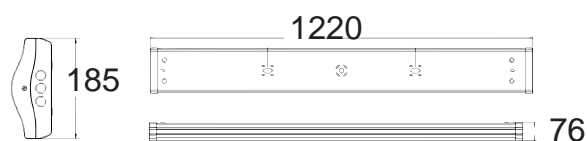

FIXTURES WITH LED

LED Batten Fitting

V-TAC's all new range of LED Batten fittings designed with LED chip by Samsung deliver high performance light output of 120 lumens/watt. These fittings are built strong using the materials Iron + Polycarbonate and are also TP(a) rated to meet the fire safety standards. Optional emergency pack and microwave sensor specially designed for LED Batten are also available.

- **TP(A) Rated**
- **30,000 Life Hours**
- **CRI - >80**
- **PF - 0.9**
- **On/Off Cycle - >15000 time**
- **Input Voltage - AC:220-240V**
- **Programmable DIP Switch Driver(Applicable for 60W only)**

5 YEAR
WARRANTY*

TP(a)
Polycarbonate

Sensor Compatible

MODEL	WATTS	LUMENS	WEIGHT-KG	BOX QTY.
VT-8-41	40w	4800	2.90	4 pcs

SKU: 753 | 4000K DAY WHITE