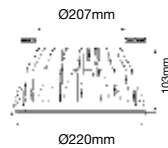

Sensor Compatible:	Yes
Voltage/Frequency:	AC:100-277V,50/60Hz
Luminous Flux:	3600lm
LED Type:	COB
CRI:	>80
PF:	>0.9

Beam Angle:	120°
Body Type:	PKW
Color of Fixture:	White
Shape:	Round
Dimension:	Ø220x103mm
Cutting Size:	Ø207mm
Box Qty:	12 Pcs