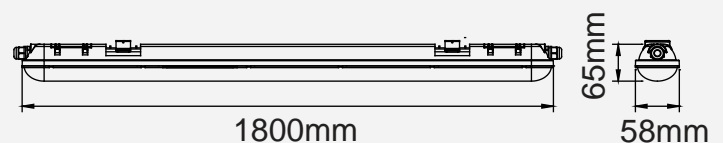

FIXTURES WITH LED

LED Waterproof Fittings

With its IP65 rating and tough aluminum exterior, the new LED Tri-Proof Fittings are the optimal choice for a strong and durable fitting for indoor and outdoor lighting. Available in 4ft, 5ft, and 6ft, these high-lumen tri-proof fittings are ideal for illuminating open spaces that are frequently exposed to dust and moisture.

- **SMD LED Type**
- **20,000 - 30,000 hrs Lifespan**
- **120° Beam Angle**
- **IP65 Rating**
- **AC:200-240V,50/60Hz**
- **CRI: >80**
- **PF: >0.9**

5 YEAR
WARRANTY*

MODEL	WATTS	LUMENS	ON/OFF	BODY TYPE	PF	WEIGHT-KG	BOX QTY.
VT-180	60w	5400	15000	Plastic + ABS	>0.9	1.30	9 pcs

SKU: 680 | 4000K DAY WHITE
SKU: 681 | 6400K WHITE