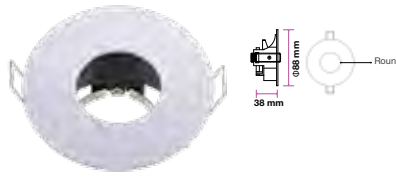

Fitting-Round-GU10

Model No	VT-785
SKU:	3611
Base:	GU10
Material:	Aluminium
Shape:	Round
Color of Fixture:	White
Dimension:	88x38mm
Cutting Size:	Ø75mm
EAN:	3800157607407
Box Qty:	100 Pcs