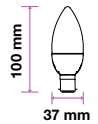

EQ. Watts: 40w
Voltage/Frequency: AC:220-240V,50Hz
Luminous Flux: 470lm
Commercial Type: Candle

LED Type: SMD
CRI: >80
PF: >0.5
Base: B22

Beam Angle: 200°
Body Type: ThermoPlastic
Dimension: 37x100mm
Box Qty: 200 Pcs