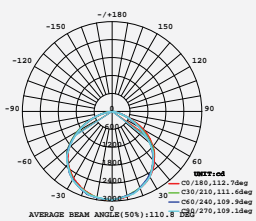

LUMINOUS INTENSITY DISTRIBUTION DIAGRAM