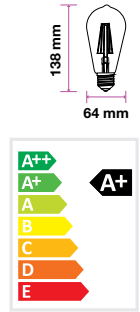

Amber Cover -Filament-ST64-E27

4W VT-1964

SKU: 4361 - 2200K Warm White 3800157602747

EQ. Watts:	40w
Voltage/Frequency:	AC:220-240V,50Hz
Luminous Flux:	350lm
Commercial Type:	ST64

LED Type:	Filament
CRI:	>80
PF:	>0.4
Base:	E27

Beam Angle:	300°
Body Type:	Glass
Dimension:	64x138mm
Box Qty:	50 Pcs