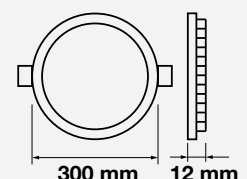

Cutting Size: ø280mm