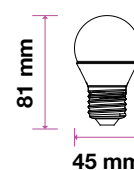

MODEL WATTS EQ.WATTS LUMENS BASE SHAPE BOX QTY.
VT-283 5.5w 40w 470 E27 G45 200 pcs

SKU: 857 | 3000K WARM WHITE