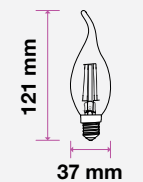

MODEL	WATTS	EQ.WATTS	LUMENS	BASE	SHAPE	BOX QTY.
VT-264	4w	35w	400	E14	Candle	100 pcs

SKU: 275 | 2700K WARM WHITE