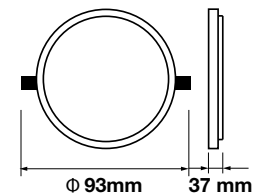

LED MINI PANELS

Round Edge Series

V-TAC's Round Edge Panel has an elegant, classic design that lights up all the way to the edges — giving a contemporary lighting effect that is ideal for residential, office, or commercial indoor areas. The quick connector feature lessens set-up time brought by complicated wirings. Built with the most stable drivers in the market, have low maintenance panels without the flashes and the flickers.

- **Quick Connector**
- **SMD LED Type**
- **30,000 hrs Lifespan**
- **120° Beam Angle**
- **AC:220-240V,50Hz**
- **CRI: >80**
- **ABS+Plastic Body**

5 YEAR
WARRANTY*

SKU: 626 | 3000K WARM WHITE
SKU: 627 | 4000K DAY WHITE
SKU: 628 | 6400K WHITE

MODEL	WATTS	LUMENS	BOX QTY.
VT-608RD	8w	800	100 pcs

Cutting Size: ø 70 mm

SKU: 620 | 3000K WARM WHITE
SKU: 621 | 4000K DAY WHITE
SKU: 622 | 6400K WHITE

MODEL	WATTS	LUMENS	BOX QTY.
VT-615RD	15w	1500	40 pcs