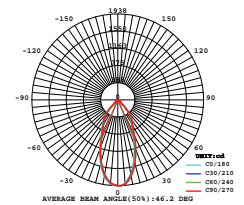

Tracklights-Black Body 20W VT-4521T

SKU: 1202 - 5000K Day White

3800157600187

Sensor Compatible:	Yes	Beam Angle:	46°
Voltage/Frequency:	AC:100-240V,50/60Hz	Color of Fixture:	Black
Luminous Flux:	1500lm	Body Type:	Die Cast Aluminium
LED Type:	COB	Life span:	20,000 Hours
CRI:	>80	Dimension:	Ø80x185mm
PF:	>0.9	Box Qty:	8 Pcs