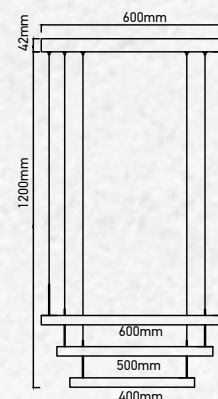

115w VT-101-2-C

Built In LED

SKU: 3988 - 3000K Warm White

3800157638739

Voltage/Frequency:	AC:220-240V,50Hz
Luminous Flux:	7500lm
LED Type:	SMD
CRI:	>80
PF:	>0.9
Beam Angle:	120°

No. of LED:	600 pcs
Material :	Aluminium+Acrylic
Unit GW :	4.7 Kg
Life Span:	25,000 Hours
Size :	600/400/200mm
Box Qty:	1Pcs

White Chandelier-3 Step-Dimmable