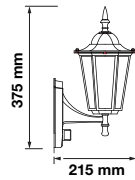

Wall Lamp
VT-751-W

SKU: 7071

3800157616249