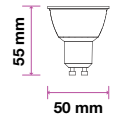

Spotlights-GU10-Lens-38°

7W VT-2666

SKU: 1657 - 3000K Warm White 3800157601641
SKU: 1658 - 4500K Day White 3800157601658
SKU: 1659 - 6000K White 3800157601665

EQ. Watts: 50w
Voltage/Frequency: AC:220-240V,50Hz
Luminous Flux: 550lm
LED Type: SMD

CRI: >80
PF: >0.5
Base: GU10
Beam Angle: 38°

Body Type: Plastic
Dimension: 50x57mm
Box Qty: 200 Pcs

Spotlights-GU10-Lens-38°

7W VT-2886D

SKU: 1666 - 3000K Warm White 3800157602075
SKU: 1667 - 4500K Day White 3800157602082
SKU: 1668 - 6000K White 3800157602099

EQ. Watts: 50w
Voltage/Frequency: AC:220-240V,50Hz
Luminous Flux: 550lm
LED Type: SMD

CRI: >80
PF: >0.5
Base: GU10
Beam Angle: 38°

Body Type: Plastic
Dimension: 50x57mm
Box Qty: 200 Pcs

Spotlights-MR16-Lens-38°

7W VT-1967

SKU: 1663 - 3000K Warm White 3800157602044
SKU: 1664 - 4500K Day White 3800157602051
SKU: 1665 - 6000K White 3800157602068

EQ. Watts: 50w
Voltage/Frequency: AC/DC:12V,50Hz
Luminous Flux: 550lm
LED Type: SMD

CRI: >80
PF: >0.5
Base: MR16
Beam Angle: 38°

Body Type: Plastic
Dimension: 50x50mm
Box Qty: 200 Pcs

Spotlights-GU10-Lens-38°

8W VT-2889

SKU: 1693 - 3000K Warm White 3800157608947
SKU: 1695 - 6400K White 3800157608961

EQ. Watts: 80w
Voltage/Frequency: AC:220-240V,50Hz
Luminous Flux: 750lm
LED Type: SMD

CRI: >80
PF: >0.5
Base: GU10
Beam Angle: 38°

Body Type: Plastic
Dimension: 50x55mm
Box Qty: 200 Pcs

NEW

GU10-RGB With Remote Control

3.5W VT-2244

SKU: 2778 - RGB+3000K Warm White 3800157646819
SKU: 2779 - RGB+4000K Day White 3800157646826
SKU: 2780 - RGB+6400K White 3800157646833

EQ. Watts: 25w
Voltage/Frequency: AC:220-240V,50Hz
Luminous Flux: 290lm
LED Type: SMD

CRI: >80
PF: >0.5
Base: GU10
Beam Angle: 110°

Body Type: Plastic
Dimension: 50x56.5mm
Box Qty: 200 Pcs