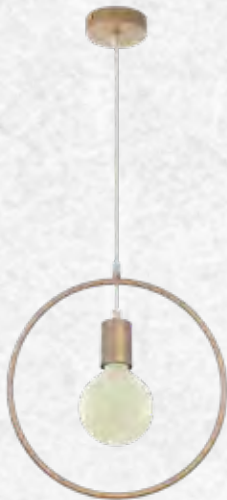

Model:	VT-7144
SKU:	3927
EAN:	3800157626224
Size:	300x1300mm
Box Qty:	4Pcs
Material:	Metal Finish

Geometric Series-Gold Canopy