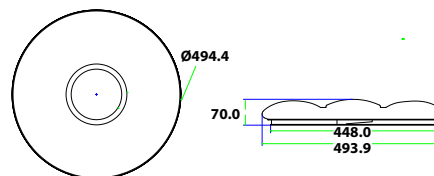

Sensor Compatible:	Yes
Voltage/Frequency:	AC:175-265V,50/60Hz
Luminous Flux:	4200lm
IP Rating:	IP20
CRI:	>80
PF:	>0.9

Beam Angle:	120°
Color of Fixture:	White
Body Type:	Plastic+Metal
Shape:	Round
Dimension:	Ø493.9x70mm
Box Qty:	5 Pcs