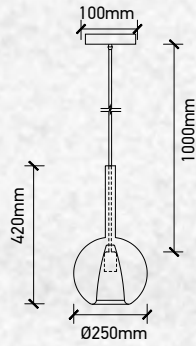

Model:	VT-7304-GW
SKU:	3876
EAN:	3800157620949
Size:	250x420x1000mm
Box Qty:	8Pcs
Material:	Glass+Metal

Double Glass-Gungrey-White