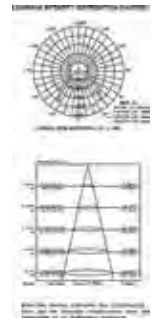

Slimline-White Body-White Wire

50w VT-4955W

SKU: 5827 - 6400K White 3800157615013

Sensor Compatible: **Yes**
Voltage/Frequency: **AC:220-240V,50/60Hz**
Luminous Flux: **4250lm**
Color of Fixture: **White**

CRI: **>70**
PF: **>0.9**
IP Rating: **IP65**
Beam Angle: **100°**

Body Type: **Die Cast Aluminium**
Dimension: **237x194x38mm**
Box Qty: **10 Pcs**