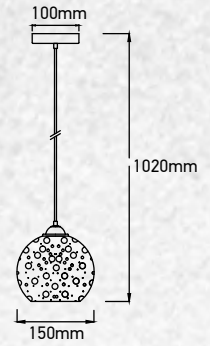

Model:	VT-7152
SKU:	40111
EAN:	3800157640619
Size:	ø150x100x1020mm
Box Qty:	8Pcs
Material:	Glass