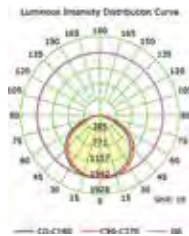

Streetlight-Photo Cell Sensor

50w VT-15052ST

SKU: 5493 - 4000K Day White 3800157623520
SKU: 5494 - 6400K White 3800157623537

PHOTOCELL SENSOR
Auto Turns On At Night
Auto Turns Off At Day Time

IP65 RATING