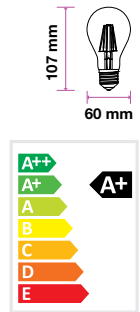

Frost Cover -Filament-A60-E27

6W VT-1935C

SKU: 44801 - 2700K Warm White 3800157624091

EQ. Watts:	55w
Voltage/Frequency:	AC:220-240V,50Hz
Luminous Flux:	660lm
Commercial Type:	A60

LED Type:	Filament
CRI:	>80
PF:	>0.5
Base:	E27

Beam Angle:	300°
Body Type:	Glass
Dimension:	60x107mm
Box Qty:	50 Pcs