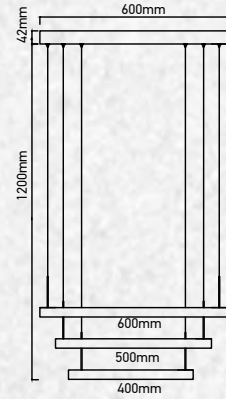

Black Chandelier-3 Step-Dimmable