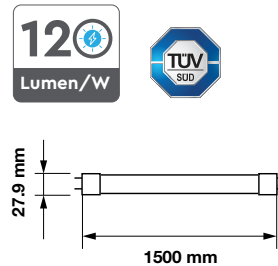

T8-Nano Plastic-High Lumen-150cm

22W VT-1585

SKU: 6306 - 3000K Warm White 3800157617406

Dummy Starter Included

EQ. Watts:	75w
Voltage/Frequency:	AC:220-240V,50/60Hz
Luminous Flux:	3000lm
LED Type:	SMD
CRI:	>80

PF:	>0.5
Beam Angle:	160°
Body Type:	Nano Plastic
Holder:	G13
Instant start :	0-100% in < 1s

On/Off:	>15,000
Life span:	30,000 Hours
Gross weight:	1000g
Dimension:	27.9x1500mm
Box Qty:	25 Pcs