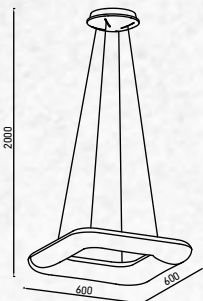

Designer Series Pendant-Color Changing

42W VT-7607

SKU: 3963 -3IN1

3800157636575

Voltage/Frequency: AC:220-240V,50Hz

Luminous Flux: 3400lm

LED Type: SMD

CRI: >80

PF: >0.9

Beam Angle: 120°

No. of LED: 384 pcs

Material : PC

Unit GW : 4.80 kgs

Life Span: 30,000 Hours

Size : 600x600x2000mm

Box Qty: 1Pcs