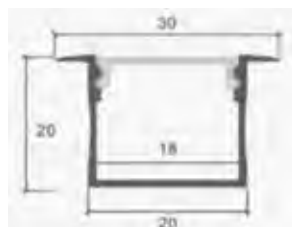

Aluminium Profiles-Milky

Model No: **VT-8119**

SKU: **3372**

Dimension: **2000x30x20mm**

Color of Fixture: **Milky**

EAN: **3800157648448**

Box Qty. **60 Pcs**