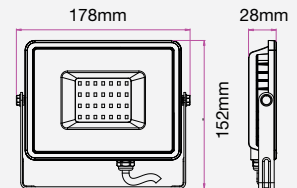

VT-30-G

- SKU: 454 | 3000K WARM WHITE
- SKU: 455 | 4000K DAY WHITE
- SKU: 456 | 6400K WHITE

WATTS	LUMENS	BOX QTY.
30w	2400	10 pcs