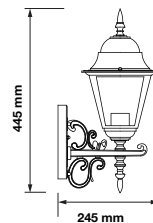

Body Type: Aluminium+Glass

Size: 225x400x148mm

Box Qty: 12 Pcs