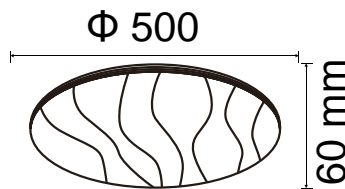

Domelight-Remote Control-CCT Changeable

65w VT-8503

SKU:1461-3IN1

3800157643597

Sensor Compatible:	Yes
Voltage/Frequency:	AC:200-240V,50/60Hz
Luminous Flux:	4900lm
IP Rating:	IP20
CRI:	>80
PF:	>0.6

Beam Angle:	180°
Color of Fixture:	White
Body Type:	PC+Metal
Shape:	Round
Dimension:	D:500x65mm
Box Qty:	10 Pcs