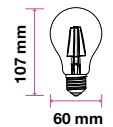

Clear Glass-Filament-ST64-E27

4W VT-2105D

SKU: 7414 - 2700K Warm White 3800157630320

EQ. Watts:	45w
Voltage/Frequency:	AC:220-240V,50Hz
Luminous Flux:	490lm
Commercial Type:	ST64

LED Type:	Filament
CRI:	>80
PF:	>0.4
Base:	E27

Beam Angle:	300°
Body Type:	Glass
Dimension:	64x145mm
Box Qty:	100 Pcs

Clear Glass-Filament-A60-E27

4W VT-1885

SKU: 4259 - 2700K Warm White 3800230627179
SKU: 7119 - 4000K Day White 3800157609951
SKU: 7120 - 6400K White 3800157609968

EQ. Watts:	40w
Voltage/Frequency:	AC:220-240V,50Hz
Luminous Flux:	400lm
Commercial Type:	A60

LED Type:	Filament
CRI:	>80
PF:	>0.4
Base:	E27

Beam Angle:	300°
Body Type:	Glass
Dimension:	60x107mm
Box Qty:	50 Pcs

Clear Glass-Filament-A60-E27

4W VT-1885C

SKU: 42591 - 2700K Warm White 3800157624312

EQ. Watts:	40w
Voltage/Frequency:	AC:220-240V,50Hz
Luminous Flux:	400lm
Commercial Type:	A60

LED Type:	Filament
CRI:	>80
PF:	>0.4
Base:	E27

Beam Angle:	300°
Body Type:	Glass
Dimension:	60x107mm
Box Qty:	50 Pcs

Clear Glass-Filament-A60-E27

4W VT-1885D

SKU: 4364 - 2700K Warm White 3800157602907

EQ. Watts:	30w
Voltage/Frequency:	AC:220-240V,50Hz
Luminous Flux:	350lm
Commercial Type:	A60

LED Type:	Filament
CRI:	>80
PF:	>0.5
Base:	E27

Beam Angle:	300°
Body Type:	Glass
Dimension:	60x107mm
Box Qty:	50 Pcs

Clear Glass-Filament-A60-E27

4W VT-1885DC

SKU: 43641 - 2700K Warm White 3800157624305

EQ. Watts:	30w
Voltage/Frequency:	AC:220-240V,50Hz
Luminous Flux:	350lm
Commercial Type:	A60

LED Type:	Filament
CRI:	>80
PF:	>0.5
Base:	E27

Beam Angle:	300°
Body Type:	Glass
Dimension:	60x107mm
Box Qty:	50 Pcs