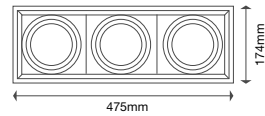

AR111-Accessories

Model No: VT-7223-W
SKU: 3577
Base: 3XAR111
Material: Aluminium
Color of Fixture: White

Dimension: 475x174mm
Cutting Size: 168x455mm
EAN: 3800157604789
Box Qty: 12 Pcs