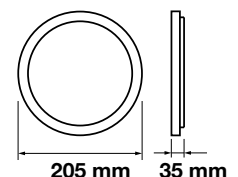

Body Type: **Aluminium**
Dimension: **Ø205x35mm**
Box Qty: **20 Pcs**