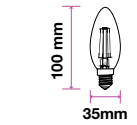

LED Candle Filament Bulbs

4w VT-2104

SKU: 7282 - 2700K Warm White 3800157623728

EQ. Watts:	40w
Voltage/Frequency:	AC:220-240V,50Hz
Luminous Flux:	400lm
Commercial Type:	Candle

LED Type:	SMD
CRI:	>80
PF:	>0.4
Base:	E14

Beam Angle:	300°
Body Type:	Glass
Dimension:	35x100mm
Box Qty:	50 Pcs