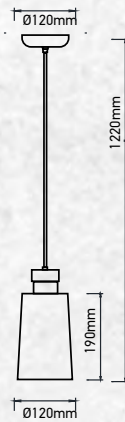

Pendant Light-White Lamp Shade

7W VT-7333-WH Built In LED

SKU: 3935 - 3000K Warm White 3800157628969
SKU: 3929 - 4000K Day White 3800157626576

Voltage/Frequency:	AC:220-240V,50Hz
Luminous Flux:	400lm
LED Type:	SMD
CRI:	>80
PF:	>0.5
Beam Angle:	120°
No. of LED:	14 pcs
Material :	Metal Finish
Unit GW :	1.4 Kg
Life Span:	30,000 Hours
Size :	Ø120xH190mm
Box Qty:	12Pcs