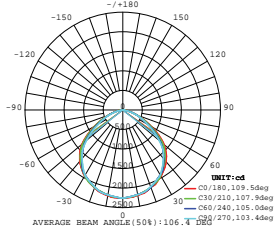

LUMINOUS INTENSITY DISTRIBUTION DIAGRAM

NEW

VT-56-B

SKU: 760 | 4000K DAY WHITE
SKU: 761 | 6400K WHITE

120
Lumen/W