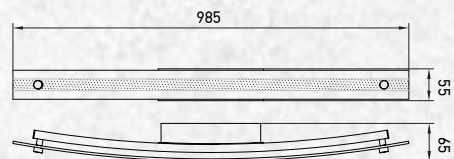

Designer Bend Glass-Surface Lamp

18w VT-7019 Built In LED

SKU: 3897 - 4000K Day white 3800157621151

Voltage/Frequency:	AC:220-240V,50Hz
Luminous Flux:	1350lm
LED Type:	SMD
CRI:	>80
PF:	>0.8
Beam Angle:	120°

No. of LED:	90 pcs
Material :	Stainless Steel+Metal+Glass
Unit GW :	1.50 Kg
Life Span:	20,000 Hours
Size :	985x55x65mm
Box Qty:	6Pcs

Designer Bend Glass-Hanging Pendant

18w VT-7020 Built In LED

SKU: 3898 - 4000K Day white 3800157621168

Voltage/Frequency:	AC:220-240V,50Hz
Luminous Flux:	1350lm
LED Type:	SMD
CRI:	>80
PF:	>0.8
Beam Angle:	120°

No. of LED:	90 pcs
Material :	Stainless Steel+Metal+Glass
Unit GW :	1.98 Kg
Life Span:	20,000 Hours
Size :	985x55x800mm
Box Qty:	6Pcs

Designer Bend Series - Surface Chrome

36w VT-7038 Built In LED

SKU: 3899 - 4000K Day white 3800157621175

Voltage/Frequency:	AC:220-240V,50Hz
Luminous Flux:	2700lm
LED Type:	SMD
CRI:	>80
PF:	>0.8
Beam Angle:	120°

No. of LED:	180 pcs
Material :	Stainless Steel+Metal+Glass
Unit GW :	3.53 Kg
Life Span:	20,000 Hours
Size :	985x120x75mm
Box Qty:	6Pcs