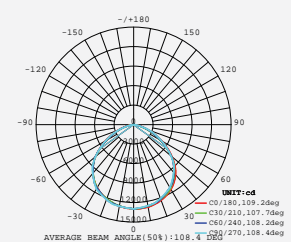

LUMINOUS INTENSITY DISTRIBUTION DIAGRAM

NEW

VT-306-W

SKU: 793 | 4000K DAY WHITE
SKU: 794 | 6400K WHITE

120
Lumen/W