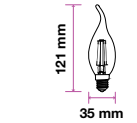

Beam Angle:	300°
Body Type:	Glass
Dimension:	35x121mm
Box Qty:	100 Pcs

Amber Cover -Filament-Candle-E14

4W VT-1948

SKU: 7115 - 2200K Warm White 3800157609906

EQ. Watts:	35w
Voltage/Frequency:	AC:220-240V,50Hz
Luminous Flux:	350lm
Commercial Type:	Candle