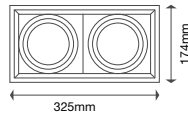

AR111-Accessories

Model No: VT-7222-B
SKU: 3582
Base: 2XAR111
Material: Aluminium
Color of Fixture: Black

Dimension: 325x174 mm
Cutting Size: 167x305mm.
EAN: 3800157607070
Box Qty: 12 Pcs