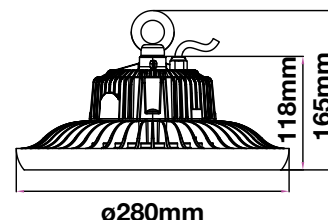

120

LUMENS/WATT

Optional
DAYLIGHT SENSOR
SKU - 1369

UFO HIGHBAYS

MEAN WELL Driver

This advanced LED highbays from V-TAC's PRO series are ready to impress with its high-lumen rating of 120 lm/w and LED chip from Samsung. This range is equipped with drivers from Mean Well -- a key player in the LED driver industry for a strong and efficient performance.

5 YEAR
WARRANTY*

- Available in 100 - 500 watts
- AC:95-265V,50/60Hz
- On/Off cycle: >25000
- PF: >0.9
- 50,000 hrs Lifespan
- Die cast Aluminum
- Instant start: 0-100% in <1s
- CRI:>80

MODEL	WATTS	LUMENS	BEAM ANGLE	BOX QTY.
VT-9-106	100w	12000	120°	1 pcs

SKU:585 | 4000K DAY WHITE

DALI
Dimming

MODEL	WATTS	LUMENS	BEAM ANGLE	BOX QTY.
VT-9-100	100w	12000	90°	4 pcs

SKU: 564 | 4000K DAY WHITE

SKU: 565 | 6400K WHITE