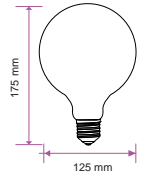

EQ. Watts:	
Voltage/Frequency:	AC:220-240V,50Hz
Luminous Flux:	40lm
Commercial Type:	G125

LED Type:	COB
CRI:	>80
PF:	>0.45
Base:	E27

Beam Angle:	300°
Body Type:	Glass
Dimension:	Ø125x170mm
Box Qty:	50 Pcs