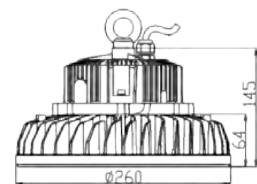

MODEL	WATTS	LUMENS	BEAM ANGLE	BOX QTY.
VT-9-200N	200w	28000	120°	1 pcs

SKU: 58111 | 6400K WHITE