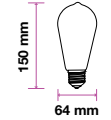

Filament-ST64-E27

4W VT-2185

SKU: 7474 - 1800K Warm White 3800157640312

EQ. Watts:	20w
Voltage/Frequency:	AC:220-240V, 50Hz
Luminous Flux:	200lm
Commercial Type:	ST64

LED Type:	Filament
CRI:	>80
PF:	>0.5
Base:	E27

Beam Angle:	300°
Body Type:	Glass
Dimension:	64x150mm
Box Qty:	50 Pcs