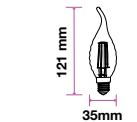

Amber Cover -Filament-Candle-E14

4W VT-1947

SKU: 7116 - 2200K Warm White 3800157609913

EQ. Watts:	35w
Voltage/Frequency:	AC:220-240V,50Hz
Luminous Flux:	350lm
Commercial Type:	Candle

LED Type:	Filament
CRI:	>80
PF:	>0.4
Base:	E14

Beam Angle:	300°
Body Type:	Glass
Dimension:	35x121mm
Box Qty:	100 Pcs