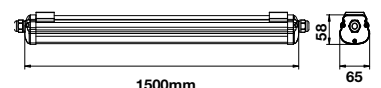

Voltage/Frequency:	AC:200-240V,50/60Hz
Luminous Flux:	3840lm
LED Type:	SMD
CRI:	>70

PF:	>0.9
Beam Angle:	120°
Body Type:	Plastic
On/Off:	>10,000

Life span:	20,000 Hours
Gross weight:	1.1 kg
Dimension:	1500x65x58mm
Box Qty:	12 Pcs