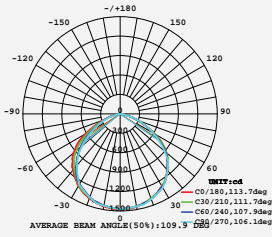

LUMINOUS INTENSITY DISTRIBUTION DIAGRAM