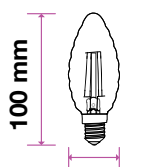

MODEL	WATTS	EQ.WATTS	LUMENS	BASE	SHAPE	BOX QTY.
VT-274	4w	35w	400	E14	Candle	100 pcs

SKU: 279 | 2700K WARM WHITE