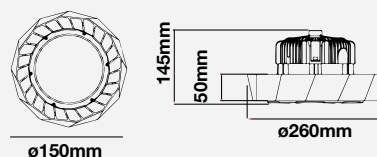

MODEL	WATTS	LUMENS	BEAM ANGLE	BOX QTY.
VT-9-100	100w	12000	90°	4 pcs

SKU: 564 | 4000K DAY WHITE

SKU: 565 | 6400K WHITE