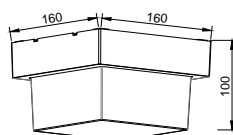

SKU: 8543 - 3000K Warm White 3800157638920
SKU: 8544 - 4000K Day White 3800157638937