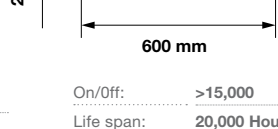

T8-Nano Plastic-60cm

10w VT-6072-NR

SKU: 6392 - 3000K Warm White 3800157625296
SKU: 6393 - 4000K Day White 3800157625302
SKU: 6394 - 6400K White 3800157625319

3
YEAR
WARRANTY

**Dummy Starter
Included**