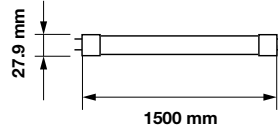

T8-Nano Plastic-150cm

22W VT-1577

SKU: 6265 - 3000K Warm White 3800157612159
SKU: 6309 - 4000K Day White 3800157617437
SKU: 6310 - 6400K White 3800157617444

Dummy Starter Included