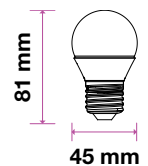

MODEL	WATTS	EQ.WATTS	LUMENS	BASE	SHAPE	BOX QTY.
VT-245	4.5w	40w	470	E27	G45	200 pcs

- SKU: 261 | 3000K WARM WHITE
- SKU: 262 | 4000K DAY WHITE
- SKU: 263 | 6400K WHITE