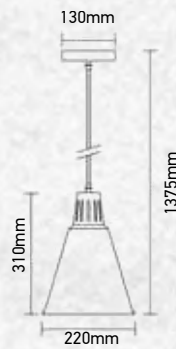

Model:	VT-7520-B
SKU:	3700
EAN:	3800157610735
Size:	220x310x1375mm
Box Qty:	4Pcs
Material:	Aluminium+ Sand Finish

Aluminum-Sand finish-Grey