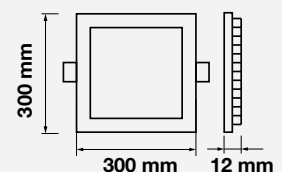

Cutting Size: 280x280mm