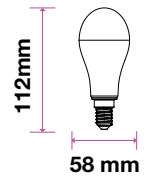

LED PLASTIC BULBS

A58 | A60

5 YEAR
WARRANTY*

MODEL	WATTS	EQ.WATTS	LUMENS	BASE	SHAPE	BOX QTY.
VT-269	9w	60w	806	E14	A58	100 pcs

SKU: 114 | 3000K WARM WHITE
SKU: 115 4000K DAY WHITE
SKU: 116 | 6400K WHITE

MODEL	WATTS	EQ.WATTS	LUMENS	BASE	SHAPE	BOX QTY.
VT-210	9w	60w	806	E27	A58	100 pcs

SKU: 228 | 3000K WARM WHITE
SKU: 229 | 4000K DAY WHITE
SKU: 230 | 6400K WHITE

MODEL	WATTS	EQ.WATTS	LUMENS	BASE	SHAPE	BOX QTY.
VT-212	11w	75w	1055	E27	A60	100 pcs

SKU: 231 | 3000K WARM WHITE
SKU: 232 | 4000K DAY WHITE
SKU: 233 | 6400K WHITE