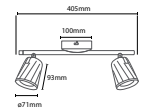

12w

VT-812-B

SKU: 8255 - 3000K Warm White
SKU: 8257 - 4000K Day White

3800157627054
3800157627078

Sensor Compatible:	Yes
Voltage/Frequency:	AC:220-240V,50/60Hz
Luminous Flux:	960lm
IP Rating:	IP20
CRI:	>80

PF:	>0.5
Beam Angle:	100°
Body Type:	Plastic+Metal
Dimension:	405x100x93mm
Box Qty:	12 Pcs

Triple Head