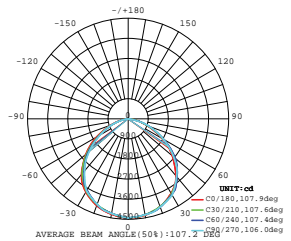

LUMINOUS INTENSITY DISTRIBUTION DIAGRAM

NEW

VT-106-G

SKU: 770 | 4000K DAY WHITE
SKU: 771 | 6400K WHITE

120
Lumen/W