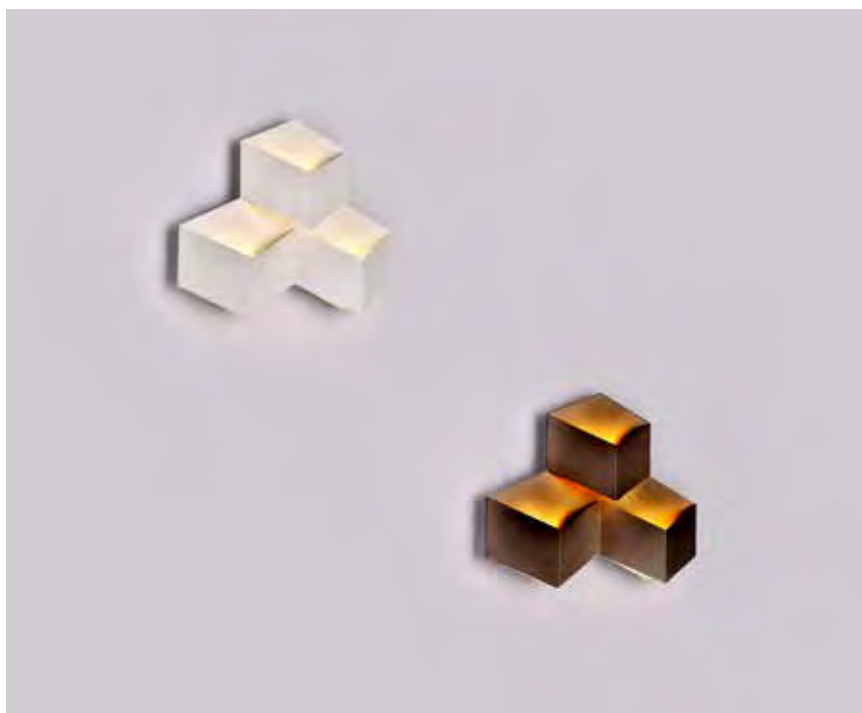

White

SKU: 8221 - 3000K Warm White 3800157623384
SKU: 8222 - 4000K Day White 3800157623391

Black

SKU: 8223 - 3000K Warm White 3800157623407
SKU: 8224 - 4000K Day White 3800157623414

Modern Wall Lights

9w VT-709

Sensor Compatible:	Yes
Voltage/Frequency:	AC:220-240V,50/60Hz
Luminous Flux:	990lm
IP Rating:	IP20
CRI:	>80

PF:	>0.5
Beam Angle:	360°
Body Type:	Aluminium
Dimension:	440x335x75mm
Box Qty:	10 Pcs

White

SKU: 8307 - 3000K Warm White 3800157630016
SKU: 8308 - 4000K Day White 3800157630023