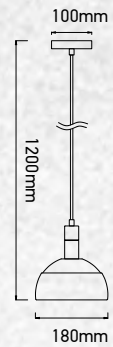

Pendant-Aluminium Shade-Pink

Model:	VT-7100-P
SKU:	3923
EAN:	3800157626187
Size:	180x100x1200mm
Box Qty:	12Pcs
Material:	Plastic+Aluminium

Pendant-Aluminium Shade-Red

Model:	VT-7100-R
SKU:	3924
EAN:	3800157626194
Size:	180x100x1200mm
Box Qty:	12Pcs
Material:	Plastic+Aluminium