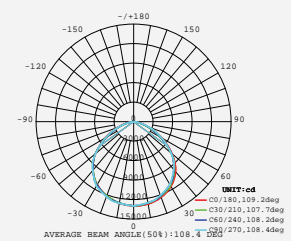

LUMINOUS INTENSITY DISTRIBUTION DIAGRAM

NEW

VT-306-G

SKU: 795 | 4000K DAY WHITE
SKU: 796 | 6400K WHITE

120
Lumen/W