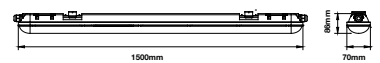

Voltage/Frequency:	AC:200-240V,50/60Hz
Luminous Flux:	8400lm
LED Type:	SMD
CRI:	>70

PF:	>0.9
Beam Angle:	120°
Body Type:	Plastic+Aluminium
On/Off:	>10,000

Life span:	20,000 Hours
Gross weight:	2.75 kg
Dimension:	1500x86x70mm
Box Qty:	6 Pcs