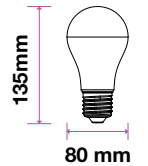

MODEL	WATTS	EQ.WATTS	LUMENS	BASE	SHAPE	BOX QTY.
VT-298	18w	125w	2000	E27	A80	100 pcs
SKU: 126 | 3000K WARM WHITE SKU: 127 | 4000K DAY WHITE SKU: 128 | 6400K WHITE