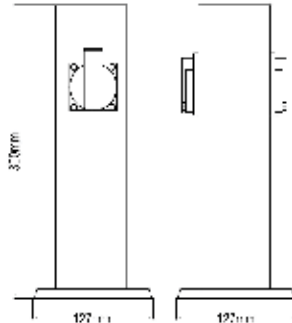

15M
Wire

EXTENSION CORD-1 WAY-16A-IP44

VT-3002-15

SKU: 8816

EAN: 3800157648974

Wire Length:	15M	Input Current:	16A
Input Power:	AC:230V	Rated Load:	3500W
Body Type:	PVC, COPPER,PP	Color:	Orange+Black
Dimension:	357×130×130mm	Box Qty:	8 pcs

30M
Wire

EXTENSION CORD-1 WAY-16A-IP44

VT-3002-30

SKU: 8815

EAN: 3800157648967

Wire Length:	30M	Input Current:	16A
Input Power:	AC:230V	Rated Load:	3500W
Body Type:	PVC, COPPER,PP	Color:	Orange+Black
Dimension:	473×128×150mm	Box Qty:	4 pcs

2 WAYS GARDEN SOCKET IP44

VT-1155-2

SKU: 8820

EAN: 3800157652452

Input Power:	2 Way-	Rated Load:	16A3680W
Body Type:	AC:220-240V,50Hz	Color:	Dark Grey
Dimension:	Stainless Steel	Box Qty:	8820
	127×300mm