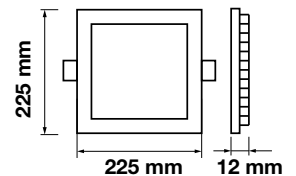

Premium Series-Square

18W VT-18075Q

SKU: 4869 - 3000K Warm White 3800230629906
SKU: 4870 - 4000K Day White 3800230629913
SKU: 4871 - 6400K White 3800230629920

Cutting Size:
205x205mm

Emergency Pack:	Available
Voltage/Frequency:	AC:85-265V,50/60Hz
Luminous Flux:	1500lm
Beam Angle:	120°

LED Type:	SMD
CRI:	>80
PF:	>0.6
Shape:	Square

Body Type:	Aluminium
Dimension:	225x225x12mm
Box Qty:	20 Pcs