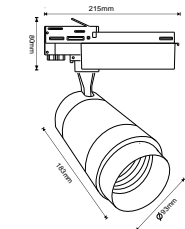

Tracklights-Smart Color Changing

35w VT-7735-W

SKU: 1458 - 3 IN 1 3800157637923

Sensor Compatible:	
Voltage/Frequency:	AC:220-240V,50/60Hz
Luminous Flux:	2350
LED Type:	COB
CRI:	>80
PF:	>0.9

CCT AND DIMMING
VIA SMART PHONE APP

CCT Adjustable
2800K/4000K/6000K