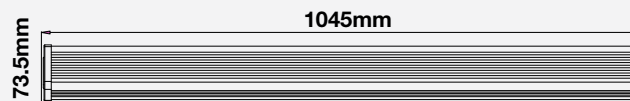

MODEL	WATTS	LUMENS	BEAM ANGLE	PF	CRI	LED	BODY	BOX QTY.
VT-9-202	200w	24000	120°	>0.9	>80	SMD	Aluminum	6 pcs

SKU: 895 | 4000K DAY WHITE
SKU: 896 | 6000K WHITE