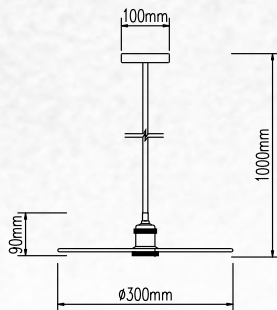

Metal Plate-Rose Gold

Model:	VT-7777-RG
SKU:	3751
EAN:	3800157611244
Size:	300x90x1000mm
Box Qty:	20Pcs
Material:	Metal