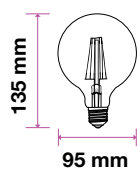

SKU: 280 | 2700K WARM WHITE

SKU: 944 | 4000K DAY WHITE

MODEL	WATTS	EQ.WATTS	LUMENS	BASE	SHAPE	BOX QTY.
VT-286	6w	60w	806	E27	G95	20 pcs

SKU: 294 | 2700K WARM WHITE

120 LM/WATT

MODEL	WATTS	EQ.WATTS	LUMENS	BASE	SHAPE	BOX QTY.
VT-287	6w	60w	806	E27	G125	20 pcs