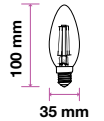

Clear Glass-Filament-Candle-E14

4W VT-1986C

SKU: 43011 - 2700K Warm White 3800157624114

EQ. Watts:	40w
Voltage/Frequency:	AC:220-240V,50Hz
Luminous Flux:	400lm
Commercial Type:	Candle

LED Type:	Filament
CRI:	>80
PF:	>0.4
Base:	E14

Beam Angle:	300°
Body Type:	Glass
Dimension:	35x100mm
Box Qty:	100 Pcs