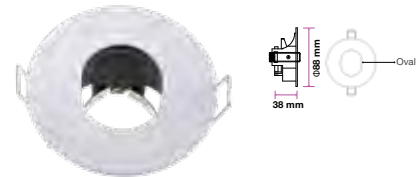

Fitting-Round-GU10

Model No	VT-786
SKU:	3612
Base:	GU10
Material:	Aluminium
Shape:	Round
Color of Fixture:	White
Dimension:	88x38mm
Cutting Size:	Ø75mm
EAN:	3800157607414
Box Qty:	100 Pcs