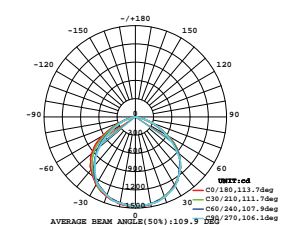

LUMINOUS INTENSITY DISTRIBUTION DIAGRAM