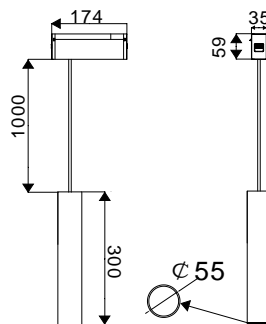

Magnetic Linear Spotlight

15w VT-4215

SKU: 7966 - 3000K Warm White 3800157652841
SKU: 7967 - 4000K Day White 3800157652858

Voltage/Frequency:	DC:24V,50Hz	Beam Angle:	36°
Luminous Flux:	900lm	Body Type:	Aluminium
LED Type:	COB	Life span:	30,000 Hours
CRI:	>90	Dimension:	166x100x55mm
Color of Fixture:	Black	Box Qty:	16 PCS

3 YEAR WARRANTY*

UGR<19

Magnetic Suspension Light

15w VT-4315

SKU: 7968 - 3000K Warm White 3800157652865
SKU: 7969 - 4000K Day White 3800157652872

Voltage/Frequency:	DC:24V,50Hz	Beam Angle:	36°
Luminous Flux:	1000lm	Body Type:	Aluminium
LED Type:	COB	Life span:	30,000 Hours
CRI:	>90	Dimension:	300x55mm
Color of Fixture:	Black	Box Qty:	12 PCS

3 YEAR WARRANTY*

UGR<19