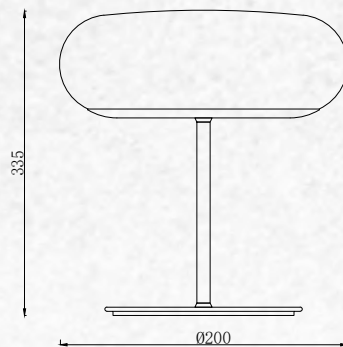

Table Lamps

12w VT-7204

SKU: 40071 - 3000K Warm White 3800157640558

Voltage/Frequency:	AC:220-240V
Luminous Flux:	1200lm
LED Type:	SMD
CRI:	>80
PF:	>0.9
Beam Angle:	120°
No. of LED:	72 pcs
Material :	PC + Iron
Unit GW :	0.483 kgs
Life Span:	30,000 Hours
Size :	ø200x335mm
Box Qty:	6Pcs