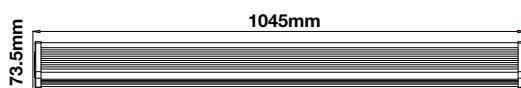

Sensor Compatible: Yes
Voltage/Frequency: AC:220-240V,50Hz
Luminous Flux: 18000lm
LED Type: SMD
CRI: >80

PF: >0.9
Beam Angle: 100°
Body Type: Die Cast Aluminium
IP Rating: IP54
Dimension: 1045x103.5x73.5mm
Box Qty: 1 Pcs