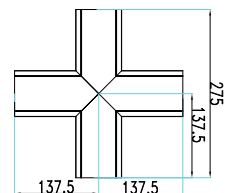

: SKU:399 | 4000K DAY WHITE