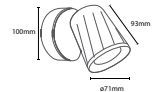

Single Head
6W VT-806-W

SKU: 8250 - 3000K Warm White
SKU: 8252 - 4000K Day White

3800157627009
3800157627023

Sensor Compatible:	Yes
Voltage/Frequency:	AC:220-240V,50/60Hz
Luminous Flux:	480lm
IP Rating:	IP20
CRI:	>80

PF:	>0.5
Beam Angle:	100°
Body Type:	Plastic+Metal
Dimension:	100x93mm
Box Qty:	24 Pcs