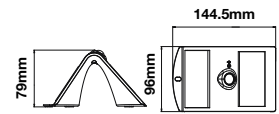

Solar Wall Light-IP65
1.5W VT-767-2-B

SKU: 8277 - 4000K Day White 3800157627948

Battery:	3.7V Lithium Battery 1200mAh
Lumens:	220lm
No. of LED:	14pcs (Front 12pcs, Back 2 pcs)
Detecting Angle:	120°
Sensing Range:	2 - 6 mtrs

Charging Time:	6-7 hrs Sunlight Charging
IP Rating:	IP65
Material:	ABS+PC
Dimension:	144.5x96x79mm
Working Time:	Min 8 hrs and Max 24 hrs
Box Qty:	20Pcs