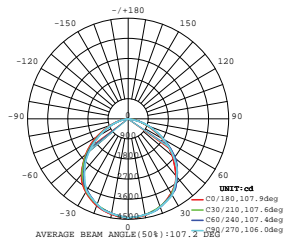

LUMINOUS INTENSITY DISTRIBUTION DIAGRAM

NEW

VT-106-W

SKU: 768 | 4000K DAY WHITE
SKU: 769 | 6400K WHITE

120
Lumen/W