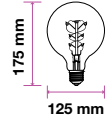

Amber Cover -Filament-Globe-E27

6W VT-2126

SKU: 7328 - 2200K Warm White 3800157624725

EQ. Watts:	55w
Voltage/Frequency:	AC:220-240V,50Hz
Luminous Flux:	480lm
Commercial Type:	G125

LED Type:	Filament
CRI:	>70
PF:	>0.5
Base:	E27

Beam Angle:	300°
Body Type:	Glass
Dimension:	125x175mm
Box Qty:	100 Pcs