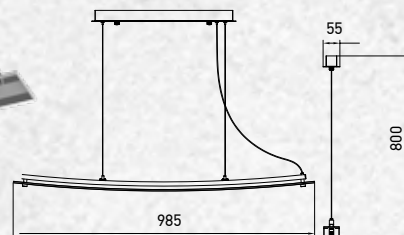

Designer Bend Glass-Surface Lamp

18w VT-7019 Built In LED

SKU: 3897 - 4000K Day white 3800157621151

Voltage/Frequency:	AC:220-240V,50Hz
Luminous Flux:	1350lm
LED Type:	SMD
CRI:	>80
PF:	>0.8
Beam Angle:	120°

No. of LED:	90 pcs
Material :	Stainless Steel+Metal+Glass
Unit GW :	1.50 Kg
Life Span:	20,000 Hours
Size :	985x55x65mm
Box Qty:	6Pcs