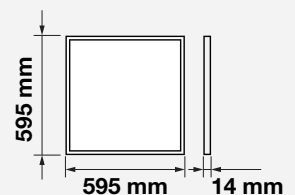

LED BIG PANELS

Square Panels-60x60

Our 36w and 45w LED panels are made with high quality PMMA diffusers which prevents it from turning yellow over time and makes it emit strong and evenly distributed light. Also available is the TP(a)-rated panel to meet fire safety standards. All our LED panels have quick connectors that will save installation time and costs.

- Quick Connector
- SMD LED Type
- 30,000 hrs Lifespan
- 110° Beam Angle
- AC:220-240V,50Hz
- CRI: >80
- Aluminum+ PMMA+PP
- Flicker Free

5 YEAR
WARRANTY*

SKU:750 | 4000K DAY WHITE
SKU:751 | 6400K WHITE

MODEL	WATTS	LUMENS	BOX QTY.
VT-636	36w	3600	6 pcs

TP(A) POLYCARBONATE MICROPRISMATIC DIFFUSER

SKU: 632 | 3000K WARM WHITE
SKU: 633 | 4000K DAY WHITE
SKU:634 | 6400K WHITE

MODEL	WATTS	LUMENS	BOX QTY.
VT-645	45w	3600	6 pcs

PMMA Diffuser