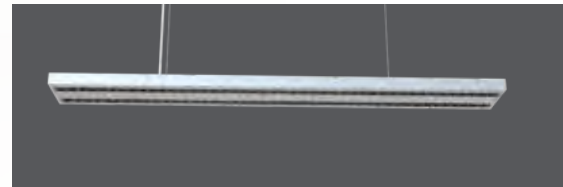

Up & Down Linear Hanging Lights

Continuous suspended upward & downward lighting with a broad 160mm width for a wider scope; modern tech reflectors to distribute just the right amount of light; available in Silver & White