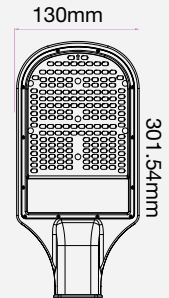

VT-31ST

SKU: 537 | 4000K DAY WHITE
SKU: 538 | 6400K WHITE

WATTS	LUMENS	BOX QTY.
30w	3000	4 pcs