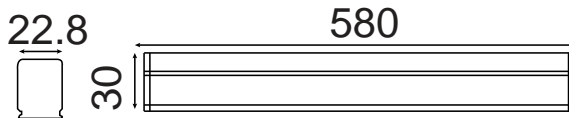

MODEL	WATTS	LUMENS	WEIGHT-KG	BOX QTY.
VT-065	7w	630	0.112	25 pcs

SKU: 692 | 3000K WARM WHITE
SKU: 693 | 4000K DAY WHITE
SKU: 694 | 6400K WHITE