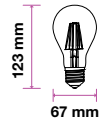

Frost Cover -Filament-A67-E27

9W VT-2049

SKU: 7184 - 2700K Warm White 3800157615600
SKU: 7185 - 4000K Day White 3800157615617
SKU: 7186 - 6400K White 3800157615624

EQ. Watts:	80w
Voltage/Frequency:	AC:220-240V,50/60Hz
Luminous Flux:	1100lm
Commercial Type:	A67

LED Type:	Filament
CRI:	>80
PF:	>0.5
Base:	E27

Beam Angle:	300°
Body Type:	Glass
Dimension:	67x123mm
Box Qty:	50 Pcs