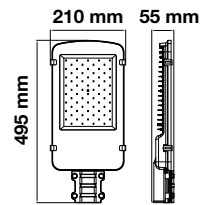

Sensor Compatible:	Yes
Voltage/Frequency:	AC:85-265V,50/60Hz
Luminous Flux:	4250lm
LED Type:	SMD
IP Rating:	IP65
Dimension:	495x210x55mm

CRI:	>70
PF:	>0.9
Beam Angle:	100°
Body Type:	Die Cast Aluminium
Box Qty:	1 Pcs