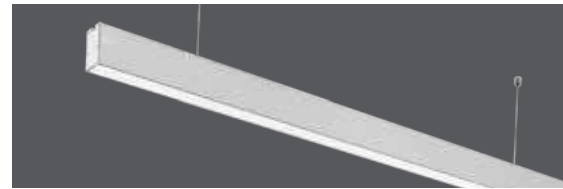

Linear Hanging Lights (Non-Dimmable)

Continuous suspended downward lighting with a narrow 35mm body for a leaner scope; competitively priced for professional task lighting in commercial areas; available in Black, Silver, & White