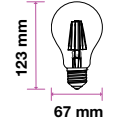

Clear Glass-Filament-A67-E27

10W VT-1981

SKU: 4410 - 2700K Warm White 3800157606196

EQ. Watts:	75w
Voltage/Frequency:	AC:220-240V,50Hz
Luminous Flux:	1055lm
Commercial Type:	A67

LED Type:	Filament
CRI:	>80
PF:	>0.5
Base:	E27

Beam Angle:	300°
Body Type:	Glass
Dimension:	67x123mm
Box Qty:	50 Pcs