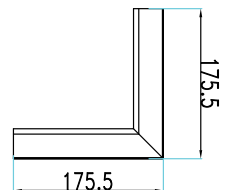

: SKU:397 | 4000K DAY WHITE

14W
VT-7-42-T