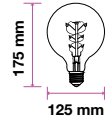

Amber Cover -Filament-Globe-E27

5W VT-2085D

SKU: 7415 - 2200K Warm White 3800157631990

EQ. Watts:	30w
Voltage/Frequency:	AC:220-240V,50/60Hz
Luminous Flux:	300lm
Commercial Type:	G125

LED Type:	Filament
CRI:	>80
PF:	>0.5
Base:	E27

Beam Angle:	300°
Body Type:	Glass
Dimension:	125x175mm
Box Qty:	20 Pcs