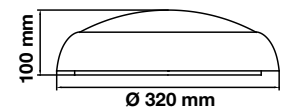

MODEL	WATTS	LUMENS	BOX QTY.	SKU: 801 | 4000K DAY WHITE SKU: 802 | 6400K WHITE
VT-15	15w	1400	10 pcs