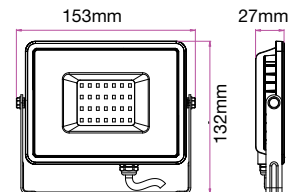

VT-20-G

- SKU: 445 | 3000K WARM WHITE
- SKU: 446 | 4000K DAY WHITE
- SKU: 447 | 6400K WHITE

WATTS	LUMENS	BOX QTY.
20w	1600	20 pcs