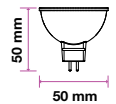

Spotlights-GU10-Milky Cover-110°

3W VT-1933

SKU: 7126 - 3000K Warm White 3800157610148
SKU: 7127 - 4000K Day White 3800157610155
SKU: 7128 - 6400K White 3800157610162

EQ. Watts: **25w**
Voltage/Frequency: **AC:220-240V,50Hz**
Luminous Flux: **210lm**
LED Type: **SMD**

CRI: **>80**
PF: **>0.4**
Base: **GU10**
Beam Angle: **110°**

Body Type: **Plastic**
Dimension: **50x57mm**
Box Qty: **200 Pcs**

Spotlights-GU10-Milky Cover-110°

5W VT-1975

SKU: 1685 - 3000K Warm White 3800157606240
SKU: 1686 - 4000K Day White 3800157606257
SKU: 1687 - 6000K White 3800157606264

EQ. Watts: **35w**
Voltage/Frequency: **AC:220-240V,50Hz**
Luminous Flux: **400lm**
LED Type: **SMD**

CRI: **>80**
PF: **>0.4**
Base: **GU10**
Beam Angle: **110°**

Body Type: **Plastic**
Dimension: **50x57mm**
Box Qty: **200 Pcs**

Spotlights-GU10-Lens-110°

7W VT-2779

SKU: 1683 - 4500K Day White 3800157605366

EQ. Watts: **45w**
Voltage/Frequency: **AC:220-240V,50Hz**
Luminous Flux: **500lm**
LED Type: **SMD**

CRI: **>80**
PF: **>0.5**
Base: **GU10**
Beam Angle: **110°**

Body Type: **Plastic**
Dimension: **50x57mm**
Box Qty: **200 Pcs**

Spotlights-GU10-Lens-110°

7W VT-2887D

SKU: 1669 - 3000K Warm White 3800157602105
SKU: 1670 - 4500K Day White 3800157602112
SKU: 1671 - 6000K White 3800157602129

DIMMABLE

EQ. Watts: **45w**
Voltage/Frequency: **AC:220-240V,50Hz**
Luminous Flux: **500lm**
LED Type: **SMD**

CRI: **>80**
PF: **>0.5**
Base: **GU10**
Beam Angle: **110°**

Body Type: **Plastic**
Dimension: **50x57mm**
Box Qty: **200 Pcs**

Spotlights-MR16-Milky Cover-110°

7W VT-1977

SKU: 1688 - 3000K Warm White 3800157606950
SKU: 1690 - 6000K White 3800157606974

EQ. Watts: **45w**
Voltage/Frequency: **AC/DC:12V,50Hz**
Luminous Flux: **500lm**
LED Type: **SMD**

CRI: **>80**
PF: **>0.5**
Base: **MR16**
Beam Angle: **110°**

Body Type: **Plastic**
Dimension: **50x50mm**
Box Qty: **200 Pcs**