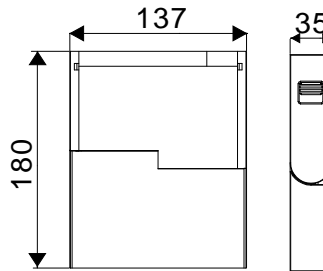

Magnetic Gimbal Linear Light

10w VT-4210

SKU: 7962 - 3000K Warm White 3800157652803
SKU: 7963 - 4000K Day White 3800157652810

Voltage/Frequency:	DC:24V,50Hz	Beam Angle:	30°
Luminous Flux:	700lm	Body Type:	Aluminium
LED Type:	SMD	Life span:	30,000 Hours
CRI:	>90	Dimension:	137x35x180mm
Color of Fixture:	Black	Box Qty:	16 PCS

3 YEAR WARRANTY

UGR<19

Magnetic Gimbal Linear Light

20w VT-4220

SKU: 7964 - 3000K Warm White 3800157652827
SKU: 7965 - 4000K Day White 3800157652834

Voltage/Frequency:	DC:24V,50Hz	Beam Angle:	30°
Luminous Flux:	1200lm	Body Type:	Aluminium
LED Type:	SMD	Life span:	30,000 Hours
CRI:	>90	Dimension:	270x35x180mm
Color of Fixture:	Black	Box Qty:	8 PCS

3 YEAR WARRANTY

UGR<19