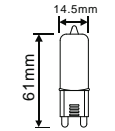

EQ. Watts:	30w
Voltage/Frequency:	AC:220-240V, 50/60Hz
Luminous Flux:	330lm
LED Type:	COB

CRI:	>80
PF:	>0.7
Base:	G9
Beam Angle:	300°

Body Type:	Glass
Dimension:	14.5x61mm
Box Qty:	450 Pcs