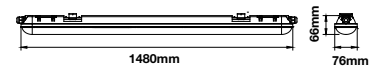

Voltage/Frequency:	AC:200-240V,50/60Hz
Luminous Flux:	3840lm
LED Type:	SMD
CRI:	>70

PF:	>0.7
Beam Angle:	120°
Body Type:	Plastic+ABS
On/Off:	>10,000

Life span:	20,000 Hours
Gross weight:	1.86 kg
Dimension:	1480x76x66mm
Box Qty:	12 Pcs