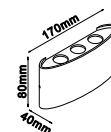

VT-846-W

SKU: 8613 - 3000K Warm White 3800157652254
SKU: 8614 - 4000K Day White 3800157652261