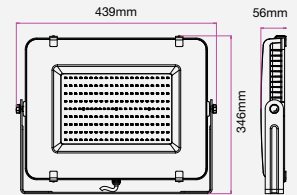

VT-200-G

SKU: 484 | 4000K DAY WHITE
SKU: 485 | 6400K WHITE

WATTS	LUMENS	BOX QTY.
200w	16000	2 pcs