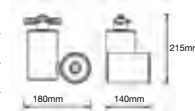

Tracklights-Black Body
30w VT-4635B

SKU: 1295 - 3000K Warm White 3800157619820
SKU: 1296 - 4000K Day White 3800157619837
SKU: 1297 - 6400K White 3800157619844

Sensor Compatible:	Yes	Beam Angle:	24°
Voltage/Frequency:	AC:220-240V,50/60Hz	Color of Fixture:	Black
Luminous Flux:	2700lm	Body Type:	Aluminium
LED Type:	COB	Life span:	30,000 Hours
CRI:	>95	Dimension:	180x140x215mm
PF:	>0.9	Box Qty:	20 Pcs