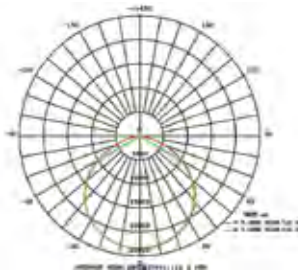

VT-501D

SKU: 493 | 5000K WHITE

WATTS	LUMENS	BEAM ANGLE	BOX QTY.
500w	67500	110°	1 pcs