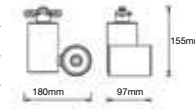

Tracklights-White Body
15w VT-4615W

SKU: 1298 - 3000K Warm White 3800157619851
SKU: 1299 - 4000K Day White 3800157619868
SKU: 1300 - 6400K White 3800157619875

Sensor Compatible:	Yes	Beam Angle:	24°
Voltage/Frequency:	AC:220-240V,50/60Hz	Color of Fixture:	White
Luminous Flux:	1350lm	Body Type:	Aluminium
LED Type:	COB	Life span:	30,000 Hours
CRI:	>95	Dimension:	Ø180x97x155mm
PF:	>0.9	Box Qty:	20 Pcs