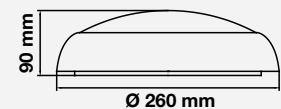

2D Bulkhead with Emergency Battery Backup

Emergency Battery Backup

These IP65 LED bulkheads are equipped with Ni-Cad batteries that automatically charges while in use. These fixtures can operate up to three (3) hrs on emergency situations.

- **AC:200-240V,50/60Hz**
- **>1.2 Watts Emergency Standby Watts**
- **60mA Battery Charging Current**
- **200mA Battery Discharging Current**
- **Ni-CD AA, 7.2V 1.0Ah Battery Type**
- **Green LED Charging indicate**
- **Including battery protection circuit & inhibiting mode**
- **PC Body type**
- **>3 hrs Emergency Operation time**
- **SMD LED Type**
- **30,000 hrs Lifespan**

3 YEAR WARRANTY*

MODEL	WATTS	LUMENS	BOX QTY.	SKU: 816 | 4000K DAY WHITE
VT-11	10w	720	10 pcs