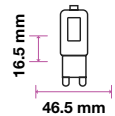

EQ. Watts:	25w
Voltage/Frequency:	AC:220-240V,50Hz
Luminous Flux:	200lm
LED Type:	SMD

CRI:	>80
PF:	>0.4
Base:	G9
Beam Angle:	300°

Body Type:	Plastic
Dimension:	16.5x46.5mm
Box Qty:	400 Pcs