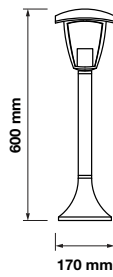

Stand Lamp
VT-736

SKU: 7059 3800157612623

Voltage:	AC:220-240V,50Hz
Max.Watts:	60W
IP Rating:	IP44
Holder:	E27
Color of Fixture:	Black
Body Type:	Aluminium+Glass
Size:	170x600mm
Box Qty:	10 Pcs