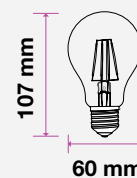

LED CLEAR FILAMENT

A60

V-TAC's decorative and efficient LED filament range also comes in an elegant, clear glass body for a classic vintage design in A60, candle, and globe shapes that can replace 35 to 60-watt traditional filament bulbs.

- 20,000 hrs Lifespan
- 300° Beam Angle
- AC:220-240V,50Hz
- CRI: >80

3 TO 5
YEAR
WARRANTY*

MODEL	WATTS	EQ.WATTS	LUMENS	BASE	SHAPE	BOX QTY.
VT-256	6w	60w	806	E27	A60	50 pcs

SKU: 287 | 2700K WARM WHITE

MODEL	WATTS	EQ.WATTS	LUMENS	BASE	SHAPE	BOX QTY.
VT-208	4w	40w	400	B22	A60	96 pcs

SKU: 106 | 3000K WARM WHITE