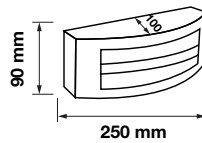

Wall Lamp

VT-7680

SKU: 7514 3800157617734

Voltage:	AC:220-240V
Max.Watts:	14W
IP Rating:	IP44
Holder:	E27
Color of Fixture:	Stainless Steel
Body Type:	Stainless Steel+PC
Size:	250x90x100mm
Box Qty:	12 Pcs