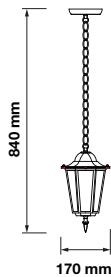

Ceiling Lamp
VT-752-W

SKU: 7073   3800157616263

Voltage:	AC:220-240V,50Hz
Max.Watts:	40W
IP Rating:	IP44
Holder:	E27
Color of Fixture:	White
Body Type:	Aluminium+Glass
Size:	170x840mm
Box Qty:	10 Pcs