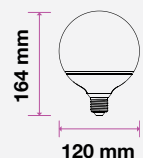

MODEL	WATTS	EQ.WATTS	LUMENS	BASE	SHAPE	BOX QTY.
VT-288	18w		2000	E27	G120	20 pcs
SKU: 123	| 3000K WARM WHITE					
SKU: 124	| 4000K DAY WHITE					
SKU: 125	| 6400K WHITE