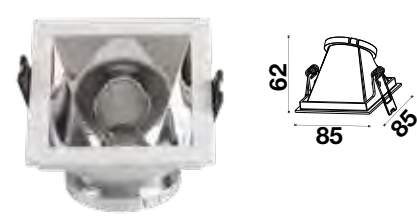

Fitting Square-GU10

Model No	VT-875-WC
SKU:	3168
Base:	GU10
Material:	Aluminium+PC
Shape:	Square
Color of Fixture:	White+Chrome
Dimension:	85x85x62mm
Cutting Size:	80x80mm
EAN:	3800157639118
Box Qty:	50 Pcs