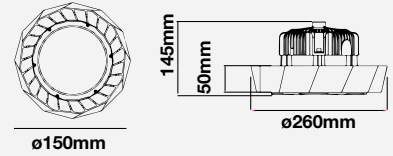

MODEL	WATTS	LUMENS	BEAM ANGLE	BOX QTY.
VT-9-108	100w	18000	120°	1 pcs

SKU: 575 | 4000K DAY WHITE
SKU: 576 | 6400K WHITE

MODEL	WATTS	LUMENS	BEAM ANGLE	BOX QTY.
VT-9-113	100w	16000	120°	1 pcs

SKU: 20024 | 4000K DAY WHITE
SKU: 20025 | 6400K WHITE