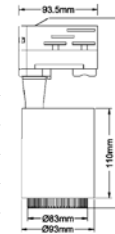

Tracklights-Color Changing
18w VT-4718-B

SKU: 1411 - 3 IN 1 3800157629331

CCT Adjustable
2800K/4000K/6000K

Lens Angle Adjustable
20°-60°

Triac Dimmable

Sensor Compatible:	Yes
Voltage/Frequency:	AC:220-240V,50/60Hz
Luminous Flux:	1450lm
LED Type:	COB
CRI:	>95
PF:	>0.9

Beam Angle:	20° ~ 60° (Adjustable)
Color of Fixture:	Black
Body Type:	Aluminium
Life span:	30,000 Hours
Dimension:	Ø93x93.5x203mm
Box Qty:	20 Pcs

5 YEAR WARRANTY*