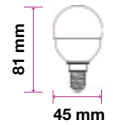

Bulbs-P45-E14
3W VT-2043

SKU: 7199 - 2700K Warm White 3800157615839
SKU: 7200 - 4000K Day White 3800157615846
SKU: 7201 - 6400K White 3800157615853

EQ. Watts:	25w
Voltage/Frequency:	AC:220-240V,50Hz
Luminous Flux:	250lm
Commercial Type:	P45

LED Type:	SMD
CRI:	>80
PF:	>0.4
Base:	E14

Beam Angle:	180°
Body Type:	ThermoPlastic
Dimension:	45x81mm
Box Qty:	200 Pcs

Bulbs-P45-E14
4W VT-1819

SKU: 4123 - 2700K Warm White 3800230620996
SKU: 4174 - Day White 3800230621009
SKU: 4124 - 6400K White 3800230621016

EQ. Watts:	30w
Voltage/Frequency:	AC:220-240V,50Hz
Luminous Flux:	320lm
Commercial Type:	P45

LED Type:	SMD
CRI:	>80
PF:	>0.4
Base:	E14

Beam Angle:	180°
Body Type:	Thermoplastic
Dimension:	45x82mm
Box Qty:	200 Pcs