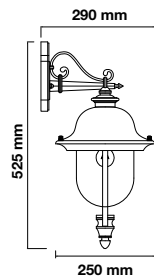

Wall Lamp
VT-852

SKU: 7531 3800157630078

Voltage:	AC:220-240V,50Hz
Max.Watts:	60W
IP Rating:	IP44
Holder:	E27
Color of Fixture:	Matt Black
Body Type:	Aluminium, Glass
Size:	290x250x525mm
Box Qty:	6 Pcs