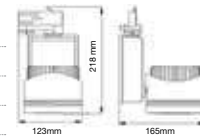

Tracklights-Black Body 45W VT-4545

SKU: 1236 - 3000K Warm White
SKU: 1237 - 4000K Day White
SKU: 1238 - 5000K White

3800157603751
3800157603768
3800157603775

Sensor Compatible:	Yes	Beam Angle:	25°
Voltage/Frequency:	AC:100-240V,50/60Hz	Color of Fixture:	Black
Luminous Flux:	2300lm	Body Type:	Die Cast Aluminium
LED Type:	COB	Life span:	20,000 Hours
CRI:	>95	Dimension:	123x165x218mm
PF:	>0.9	Box Qty:	8 Pcs