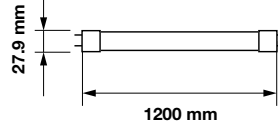

T8-Nano Plastic-120cm

18W VT-1277

SKU: 6263 - 3000K Warm White 3800157612135
SKU: 6273 - 4000K Day White 3800157615426
SKU: 6264 - 6400K White 3800157612142

Dummy Starter Included