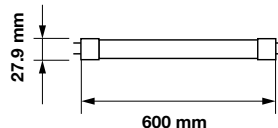

T8-Nano Plastic-Rotatable-High Lumen-60cm

9w VT-6085

SKU: 6299 - 3000K Warm White 3800157617345

5
YEAR
WARRANTY

**Dummy Starter
Included**

ROTATABLE

EQ. Watts:	25w
Voltage/Frequency:	AC:220-240V,50/60Hz
Luminous Flux:	1100lm
LED Type:	SMD
CRI:	>80

PF:	>0.5
Beam Angle:	160°
Body Type:	Nano Plastic
Holder:	G13
Instant start :	0-100% in < 1s

On/Off:	>15,000
Life span:	30,000 Hours
Gross weight:	125g
Dimension:	27.9x600mm
Box Qty:	25 Pcs

T8-Nano Plastic-Rotatable-60cm

10w VT-6072-R

SKU: 6229 - 3000K Warm White 3800157605212
SKU: 6231 - 6400K White 3800157605236

3
YEAR
WARRANTY

**Dummy Starter
Included**

ROTATABLE

EQ. Watts:	18w
Voltage/Frequency:	AC:220-240V,50Hz
Luminous Flux:	850lm
LED Type:	SMD
CRI:	>80

PF:	>0.5
Beam Angle:	160°
Body Type:	Nano Plastic
Holder:	G13
Instant start :	0-100% in < 1s

On/Off:	>15,000
Life span:	20,000 Hours
Gross weight:	125g
Dimension:	27.9x600mm
Box Qty:	25 Pcs

T8-Nano Plastic-60cm

10w VT-6072-NR

SKU: 6392 - 3000K Warm White 3800157625296
SKU: 6393 - 4000K Day White 3800157625302
SKU: 6394 - 6400K White 3800157625319

3
YEAR
WARRANTY

**Dummy Starter
Included**

EQ. Watts:	18w
Voltage/Frequency:	AC:220-240V,50Hz
Luminous Flux:	850lm
LED Type:	SMD
CRI:	>80

PF:	>0.5
Beam Angle:	160°
Body Type:	Nano Plastic
Holder:	G13
Instant start :	0-100% in < 1s

On/Off:	>15,000
Life span:	20,000 Hours
Gross weight:	126.4g
Dimension:	27.9x600mm
Box Qty:	25 Pcs

T8-Nano Plastic-90cm

14w VT-9077

SKU: 6272 - 4000K Day White 3800157615419
SKU: 6262 - 6400K White 3800157612128

3
YEAR
WARRANTY

**Dummy Starter
Included**

EQ. Watts:	25w
Voltage/Frequency:	AC:220-240V,50Hz
Luminous Flux:	1200lm
LED Type:	SMD
CRI:	>80

PF:	>0.5
Beam Angle:	160°
Body Type:	Nano Plastic
Holder:	G13
Instant start :	0-100% in < 1s