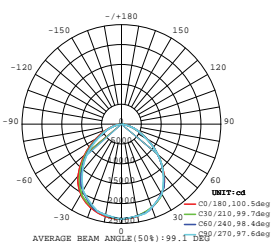

LUMINOUS INTENSITY DISTRIBUTION DIAGRAM

NEW

VT-505

SKU: 966 | 4000K DAY WHITE
SKU: 967 | 6400K WHITE

WATTS	LUMENS	BOX QTY.
500w	60000	1 pcs