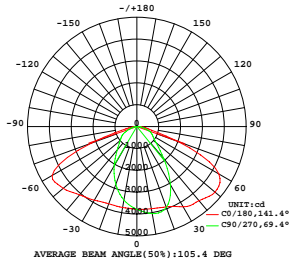

LUMINOUS INTENSITY DISTRIBUTION DIAGRAM