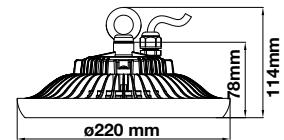

Sensor Compatible:	Yes
Voltage/Frequency:	AC:220-240V,50Hz
Luminous Flux:	8000lm
LED Type:	SMD
CRI:	>70
PF:	>0.9
Beam Angle:	120°
Body Type:	Die Cast Aluminium
IP Rating:	IP44
Dimension:	280x131mm
Box Qty:	2 Pcs

UFO-Highbay-120°

100w VT-9115-W

SKU: 5612 - 3000K Warm White

3800157626538