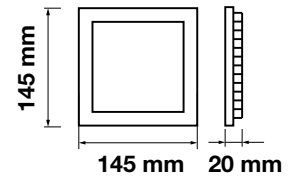

Emergency Pack: Available
Voltage/Frequency: AC:85-265V,50/60Hz
Luminous Flux: 800lm
Beam Angle: 120°

LED Type: SMD
CRI: >80
PF: >0.9
Shape: Square

Body Type: Aluminium(PKW)
Dimension: 145x145x20mm
Box Qty: 20 Pcs