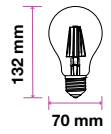

Amber Filament-A70-E27

12.5W VT-2123

SKU: 7457 - 2200K Warm White 3800157637862

EQ. Watts:	85w
Voltage/Frequency:	AC:220-240V,50Hz
Luminous Flux:	1240lm
Commercial Type:	A70

LED Type:	Filament
CRI:	>80
PF:	>0.5
Base:	E27

Beam Angle:	330°
Body Type:	Glass
Dimension:	70x132mm
Box Qty:	50 Pcs

Filament-ST64-E27

4W VT-2185

SKU: 7474 - 1800K Warm White 3800157640312

EQ. Watts:	20w
Voltage/Frequency:	AC:220-240V, 50Hz
Luminous Flux:	200lm
Commercial Type:	ST64

LED Type:	Filament
CRI:	>80
PF:	>0.5
Base:	E27

Beam Angle:	300°
Body Type:	Glass
Dimension:	64x150mm
Box Qty:	50 Pcs

Amber Cover -Filament-ST64-E27

4W VT-2144

SKU: 7327 - 2200K Warm White 3800157624718

EQ. Watts:	40w
Voltage/Frequency:	AC:220-240V,50Hz
Luminous Flux:	400lm
Commercial Type:	ST64

LED Type:	Filament
CRI:	>80
PF:	>0.4
Base:	E27

Beam Angle:	300°
Body Type:	Glass
Dimension:	64x140mm
Box Qty:	100 Pcs

DIMMABLE

Amber Cover -Filament-ST64-B22

4W VT-2145

SKU: 7421 - 2200K Warm White 3800157633093

EQ. Watts:	30w
Voltage/Frequency:	AC:220-240V,50Hz
Luminous Flux:	350lm
Commercial Type:	ST64

LED Type:	Filament
CRI:	>80
PF:	>0.5
Base:	B22

Beam Angle:	300°
Body Type:	Glass
Dimension:	64x138mm
Box Qty:	100 Pcs

Bayonet Holder

Amber Cover -Filament-ST64-B22

4W VT-2145D

SKU: 7420 - 2200K Warm White 3800157633086

EQ. Watts:	25w
Voltage/Frequency:	AC:220-240V,50Hz
Luminous Flux:	350lm
Commercial Type:	ST64

LED Type:	Filament
CRI:	>80
PF:	>0.5
Base:	B22

Beam Angle:	300°
Body Type:	Glass
Dimension:	64x138mm
Box Qty:	100 Pcs

Bayonet Holder

DIMMABLE