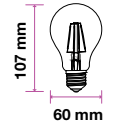

Clear Glass-Filament-A60-E27

4W VT-1885C

SKU: 42591 - 2700K Warm White 3800157624312

EQ. Watts:	40w
Voltage/Frequency:	AC:220-240V,50Hz
Luminous Flux:	400lm
Commercial Type:	A60

LED Type:	Filament
CRI:	>80
PF:	>0.4
Base:	E27

Beam Angle:	300°
Body Type:	Glass
Dimension:	60x107mm
Box Qty:	50 Pcs