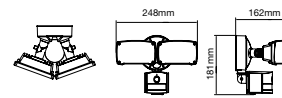

Video Compression: **H.264 / MJPEG dual video stream**

PF: **>0.5**

Image Resolution: **1280*720**

Beam Angle: **180°**

Image sensor: **1/4 " 1Megapixel CMOS**

Color of Fixture: **Black**

Pixels: **1 million pixels**

Body Type: **ABS+Aluminium**

Delay Time: **0-30S**

IP Rating: **IP20**

Voltage/Frequency: **AC:100-240V,50/60Hz**

Dimension: **248x162x181mm**

Luminous Flux: **600lm**

Box Qty: **4 Pcs**

CRI: **>70**