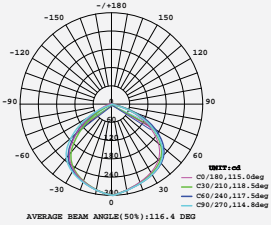

LUMINOUS INTENSITY DISTRIBUTION DIAGRAM