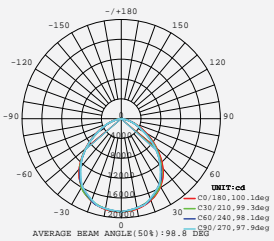

LUMINOUS INTENSITY DISTRIBUTION DIAGRAM

NEW

VT-405

SKU: 964 | 4000K DAY WHITE
SKU: 965 | 6400K WHITE

WATTS	LUMENS	BOX QTY.
400w	48000	1 pcs