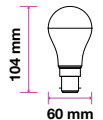

LED Bulbs-E27

9W VT-1900

SKU: 7240 - 2700K Warm White 3800157620130
SKU: 7241 - 4000K Day White 3800157620147
SKU: 7242 - 6400K White 3800157620154

EQ. Watts: 60w
Voltage/Frequency: AC:220-240V,50Hz
Luminous Flux: 806lm
Commercial Type: A60

LED Type: SMD
CRI: >80
PF: >0.5
Base: E27

Beam Angle: 200°
Body Type: ThermoPlastic
Dimension: 60x104mm
Box Qty: 20 Pcs

LED Bulbs-B22

9W VT-2069-3PC

SKU: 7246 - 2700K Warm White 3800157620192

EQ. Watts: 60w
Voltage/Frequency: AC:220-240V,50Hz
Luminous Flux: 806lm
Commercial Type: A60

LED Type: SMD
CRI: >80
PF: >0.5
Base: B22

Beam Angle: 200°
Body Type: ThermoPlastic
Dimension: 60x106mm
Box Qty: 20 Pcs

Bulbs-A60-E27

9W VT-2099

SKU: 7260 - 2700K Warm White 3800157622110
SKU: 7261 - 4000K Day White 3800157622127
SKU: 7262 - 6400K White 3800157622134

EQ. Watts: 60w
Voltage/Frequency: AC:220-240V,50Hz
Luminous Flux: 806lm
Commercial Type: A60

LED Type: SMD
CRI: >80
PF: >0.5
Base: E27

Beam Angle: 200°
Body Type: ThermoPlastic
Dimension: 60x112mm
Box Qty: 100 Pcs

Bulbs-A60-B22

9W VT-1853

SKU: 7402 - 4000K Day White 3800157629270
SKU: 7403 - 6400K White 3800157629287

EQ. Watts: 60w
Voltage/Frequency: AC:220-240V,50Hz
Luminous Flux: 806lm
Commercial Type: A60

LED Type: SMD
CRI: >80
PF: >0.5
Base: B22

Beam Angle: 200°
Body Type: ThermoPlastic
Dimension: 60x104mm
Box Qty: 100 Pcs

Bulbs-A60-B22

9W VT-2189

SKU: 7422 - 2700K Warm White 3800230626295

EQ. Watts: 60w
Voltage/Frequency: AC:220-240V,50Hz
Luminous Flux: 806lm
Commercial Type: A60

LED Type: SMD
CRI: >80
PF: >0.5
Base: B22

Beam Angle: 200°
Body Type: ThermoPlastic
Dimension: 60x104mm
Box Qty: 100 Pcs