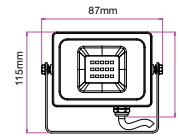

Sensor Compatible:	Yes
Voltage/Frequency:	AC:220-240V,50/60Hz
Luminous Flux:	800lm
Color of Fixture:	Grey

CRI:	>80
PF:	>0.9
IP Rating:	IP65
Beam Angle:	100°

Body Type:	Die Cast Aluminium
Dimension:	87X115X85mm
Box Qty:	20 Pcs