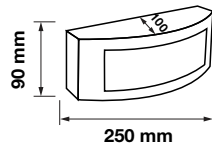

Wall Lamp

VT-7670

SKU: 7513 3800157617727

Voltage:	AC:220-240V,50Hz
Max.Watts:	14W
IP Rating:	IP44
Holder:	E27
Color of Fixture:	Stainless Steel
Body Type:	Stainless Steel+PC
Size:	250x90x100mm
Box Qty:	12 Pcs