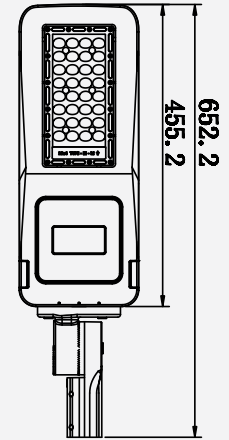

NEW

140
Lumen/W

VT-103ST

SKU: 954 | 5700K WHITE

WATTS	LUMENS	BOX QTY.
100w	14000	2 pcs

INVENTRONICS
DRIVER