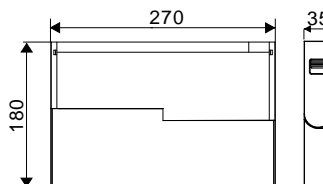

Magnetic Gimbal Linear Light

10w VT-4210

SKU: 7962 - 3000K Warm White 3800157652803
SKU: 7963 - 4000K Day White 3800157652810

Voltage/Frequency:	DC:24V,50Hz	Beam Angle:	30°
Luminous Flux:	700lm	Body Type:	Aluminium
LED Type:	SMD	Life span:	30,000 Hours
CRI:	>90	Dimension:	137x35x180mm
Color of Fixture:	Black	Box Qty:	16 PCS

3 YEAR WARRANTY

UGR<19

Magnetic Gimbal Linear Light

20w VT-4220

SKU: 7964 - 3000K Warm White 3800157652827
SKU: 7965 - 4000K Day White 3800157652834

Voltage/Frequency:	DC:24V,50Hz	Beam Angle:	30°
Luminous Flux:	1200lm	Body Type:	Aluminium
LED Type:	SMD	Life span:	30,000 Hours
CRI:	>90	Dimension:	270x35x180mm
Color of Fixture:	Black	Box Qty:	8 PCS

3 YEAR WARRANTY

UGR<19