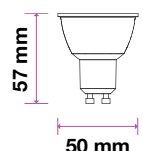

MODEL WATTS EQ.WATTS LUMENS BASE BOX QTY.
VT-271 10w 70w 1000 GU10 200 pcs

SKU: 878 | 3000K WARM WHITE
SKU: 879 | 4000K DAY WHITE
SKU: 880 | 6400K WHITE