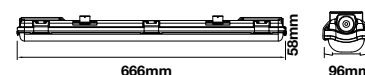

Voltage/Frequency:	AC:200-240V,50/60Hz
Luminous Flux:	1700lm
LED Type:	SMD
CRI:	>80

PF:	>0.5
Beam Angle:	120°
Body Type:	Plastic+ABS
On/Off:	>15,000

Life span:	20,000 Hours
Gross weight:	1 kg
Dimension:	666x96x58mm
Box Qty:	12pcs