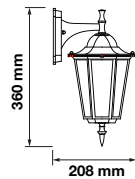

Wall Lamp
VT-750-B

SKU: 7068

3800157616218

Voltage:	AC:220-240V,50Hz
Max.Watts:	40W
IP Rating:	IP44
Holder:	E27
Color of Fixture:	Matt Black
Body Type:	Aluminium+Glass
Size:	208x360x170mm
Box Qty:	10 Pcs