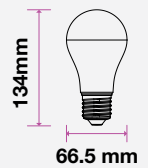

MODEL	WATTS	EQ.WATTS	LUMENS	BASE	SHAPE	BOX QTY.
VT-217	17w	100w	1521	E27	A65	100 pcs
SKU: 162 | 3000K WARM WHITE SKU: 163 | 4000K DAY WHITE SKU: 164 | 6400K WHITE