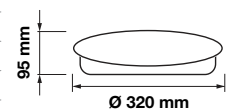

Sensor Compatible:	Yes
Voltage/Frequency:	AC:220-240V,50Hz
Luminous Flux:	1700lm
IP Rating:	IP20
CRI:	>80
PF:	>0.5

Beam Angle:	120°
Color of Fixture:	White
Body Type:	Metal+PMMA
Shape:	Round
Dimension:	Ø320x95mm
Box Qty:	10 Pcs