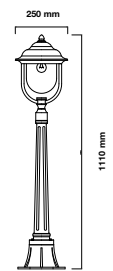

Pole Lamp
VT-851

SKU: 7530 3800157630061

Voltage:	AC:220-240V,50Hz
Max.Watts:	60W
IP Rating:	IP44
Holder:	E27
Color of Fixture:	Black
Body Type:	Aluminium+PC
Size:	250x1110mm
Box Qty:	1 Pcs