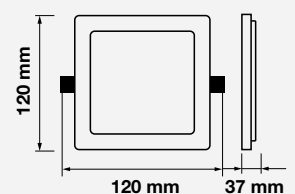

Cutting Size: 95X 95mm

SKU: 611 | 3000K WARM WHITE
SKU: 612 | 4000K DAY WHITE
SKU: 613 | 6400K WHITE

MODEL	WATTS	LUMENS	BOX QTY.
VT-620SQ	20w	2000	40 pcs