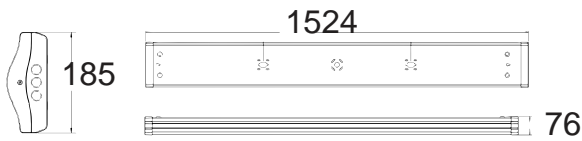

MODEL	WATTS	LUMENS	WEIGHT-KG	BOX QTY.
VT-8-61	60w	7200	3.65	4 pcs

SKU: 754 | 4000K DAY WHITE

Microwave Sensor (Optional)

VT-8-6 SKU: 759 Compatible with Batten

Detection area:

4M (@3M MOUNTING HEIGHT)

Detection angle:

150°(WALL) 360°(CEILING)

Hold time:

5S / 30S / 90S / 3MIN / 30MIN