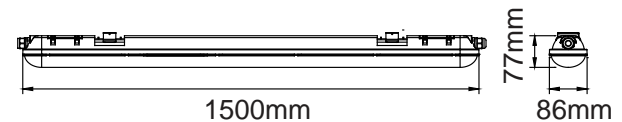

MODEL	WATTS	LUMENS	ON/OFF	BODY TYPE	PF	WEIGHT-KG	BOX QTY.
VT-170	70w	8400	15000	Plastic+Aluminium	>0.9	2.67	9 pcs

SKU: 676 | 4000K DAY WHITE
SKU: 677 | 6400K WHITE

FEET

RATING

Lumen/W