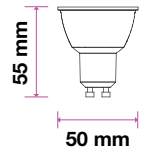

MODEL WATTS EQ.WATTS LUMENS BASE BOX QTY.
VT-227D 6.5w 35w 450 GU10 200 pcs

SKU: 195 | 3000K WARM WHITE
SKU: 196 | 4000K DAY WHITE
SKU: 197 | 6400K WHITE