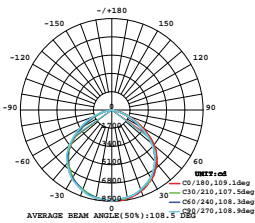

LUMINOUS INTENSITY DISTRIBUTION DIAGRAM