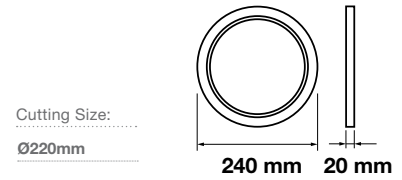

SG Series-Round

22w VT-2200 RD

SKU: 4833 - 6400K White 3800230622662

Emergency Pack:	Available
Voltage/Frequency:	AC:85-265V,50/60Hz
Luminous Flux:	2200lm
Beam Angle:	120°

LED Type:	SMD
CRI:	>80
PF:	>0.9
Shape:	Round

Body Type:	Aluminium(PKW)
Dimension:	Ø240x20mm
Box Qty:	20 Pcs

Trimless Panel-Round

8w VT-888RD

SKU: 4931 - 3000K Warm White 3800157606479
SKU: 4932 - 4000K Day White 3800157606486
SKU: 4933 - 6400K White 3800157606493

Emergency Pack:	Available
Voltage/Frequency:	AC:85-265V,50/60Hz
Luminous Flux:	800lm
Beam Angle:	120°

LED Type:	SMD
CRI:	>80
PF:	>0.9
Shape:	Round

Body Type:	Aluminium
Dimension:	Ø90x8mm
Box Qty:	100 Pcs

Trimless Panel-Round

15w VT-1515RD

SKU: 4934 - 3000K Warm White 3800157606509
SKU: 4935 - 4000K Day White 3800157606516
SKU: 4936 - 6400K White 3800157606523

Emergency Pack:	Available
Voltage/Frequency:	AC:85-265V,50/60Hz
Luminous Flux:	1500lm
Beam Angle:	120°

LED Type:	SMD
CRI:	>80
PF:	>0.9
Shape:	Round

Body Type:	Aluminium
Dimension:	Ø146x8mm
Box Qty:	40 Pcs

Trimless Panel-Round

22w VT-2222RD

SKU: 4937 - 3000K Warm White 3800157606530
SKU: 4938 - 4000K Day White 3800157606547
SKU: 4939 - 6400K White 3800157606554

Emergency Pack:	Available
Voltage/Frequency:	AC:85-265V,50/60Hz
Luminous Flux:	2200lm
Beam Angle:	120°

LED Type:	SMD
CRI:	>80
PF:	>0.9
Shape:	Round

Body Type:	Aluminium
Dimension:	Ø170x8mm
Box Qty:	40 Pcs