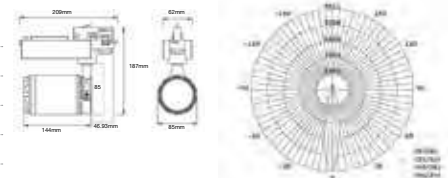

Sensor Compatible:	Yes	Beam Angle:	24°
Voltage/Frequency:	AC:220-240V,50/60Hz	Color of Fixture:	Black+White
Luminous Flux:	2100lm	Body Type:	Aluminium
LED Type:	COB	Life span:	30,000 Hours
CRI:	>80	Dimension:	209x85x187mm
PF:	>0.9	Box Qty:	20 Pcs

Tracklights-Black-White Body

35w VT-4537

SKU: 1338 - 3000K Warm White 3800157620666
SKU: 1339 - 4000K Day White 3800157620673
SKU: 1340 - 6000K White 3800157620680