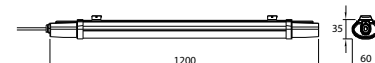

Life span: 20,000 Hours

Gross weight: 0.448 kg

Dimension: 1200x60x35mm

Box Qty: 20 Pcs