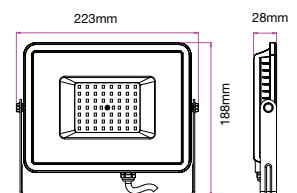

VT-50-G

- SKU: 463 | 3000K WARM WHITE
- SKU: 464 | 4000K DAY WHITE
- SKU: 465 | 6400K WHITE

WATTS	LUMENS	BOX QTY.
50w	4000	8 pcs