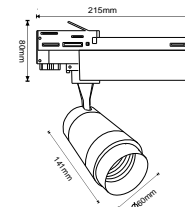

Tracklights-Smart Color Changing

15w VT-7715-B

SKU: 1457 - 3 IN 1 3800157637916

Sensor Compatible:	
Voltage/Frequency:	AC:220-240V,50/60Hz
Luminous Flux:	500
LED Type:	COB
CRI:	>80
PF:	>0.5

CCT AND DIMMING
VIA SMART PHONE APP

CCT Adjustable
2800K/4000K/6000K