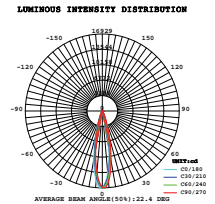

Tracklights-White Body
33W VT-4534W

SKU: 1241 - 3000K Warm White 3800157603997
SKU: 1229 - 4000K Day White 3800157602501
SKU: 1230 - 5000K White 3800157602518

Sensor Compatible:	Yes	Beam Angle:	22°
Voltage/Frequency:	AC:220-240V,50/60Hz	Color of Fixture:	White
Luminous Flux:	2300lm	Body Type:	Die Cast Aluminium
LED Type:	COB	Life span:	20,000 Hours
CRI:	>80	Dimension:	106x208x206mm
PF:	>0.9	Box Qty:	8 Pcs