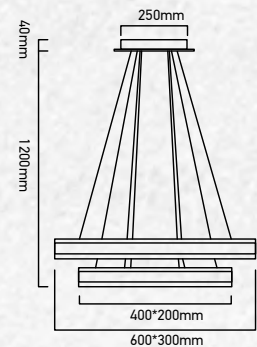

Life Span: 25,000 Hours

Size : 600/400/200mm

Box Qty: 1Pcs

Black Chandelier-2 Step-Dimmable

115W VT-101-2-B

Built In LED

SKU: 3987 - 3000K Warm White

3800157638722