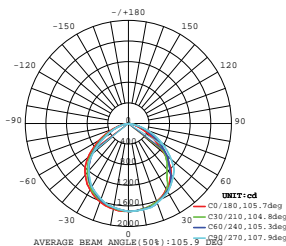

WORK FLOODLIGHT

Heavy-duty, reliable LED work floodlight — V-TAC’s LED Work Light is designed with dual voltage AC:85-265V and comes with 3-metre wire. Built with EU plug for direct connection, with adjustable stand and carry handle. Suitable for garages, workshops, basements, car repair shops and more.

- Input AC:85-265V,50Hz
- CRI >80
- PF >0.9
- 30,000 Life Hours

- 100° Beam Angle
- Material Die cast aluminium
- EU Plug with 3 Meter wire length

5 YEAR
WARRANTY*

LUMINOUS INTENSITY DISTRIBUTION DIAGRAM

NEW

VT-51

SKU: 945 | 4000K DAY WHITE
SKU: 946 | 6400K WHITE

WATTS	LUMENS	BOX QTY.
50w	4000	8 pcs