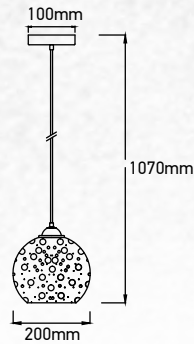

Model:	VT-7206
SKU:	40121
EAN:	3800157640626
Size:	ø200x100x1070mm
Box Qty:	8Pcs
Material:	Glass