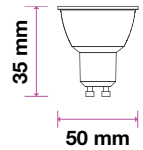

LED SPOTLIGHTS

LED GU10 Lights

Achieve a warm soft glow in any room with our improved range of GU10 spotlights with 30,000-hr lamp life.

- Clear and frost cover options
- Available in 38°D or 110°D beam angle
- Dimmable options available
- 30,000-hr lifespan
- DC: 12V for GU5.3
- AC: 220-240V, 50Hz for GU10
- CRI: >80

5 YEAR WARRANTY*

MODEL	WATTS	EQ.WATTS	LUMENS	BASE	BOX QTY.
VT-232	2w	15w	180	GU10	200 pcs

SKU: 869 | 3000K WARM WHITE
SKU: 870 | 4000K DAY WHITE
SKU: 871 | 6400K WHITE

MODEL	WATTS	EQ.WATTS	LUMENS	BASE	BOX QTY.
VT-205	5w	35w	400	GU10	200 pcs

SKU: 201 | 3000K WARM WHITE
SKU: 202 | 4000K DAY WHITE
SKU: 203 | 6400K WHITE

MODEL	WATTS	EQ.WATTS	LUMENS	BASE	SHAPE	BOX QTY.
VT-275	5w	40w	380	GU10		192 pcs

SKU: 108 | 3000K WARM WHITE
SKU: 797 | 4000K DAY WHITE
SKU: 511 | 6400K WHITE

MODEL	WATTS	EQ.WATTS	LUMENS	BASE	SHAPE	BOX QTY.
VT-275D	5w	35w	380	GU10		192 pcs

SKU: 109 | 3000K WARM WHITE
SKU: 512 | 4000K DAY WHITE
SKU: 897 | 6400K WHITE