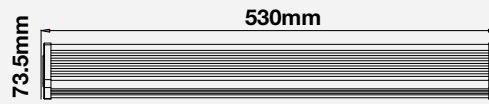

MODEL	WATTS	LUMENS	BEAM ANGLE	PF	CRI	LED	BODY	BOX QTY.
VT-9-112	100w	12000	120°	>0.9	>80	SMD	Aluminum	6 pcs

SKU: 891 | 4000K DAY WHITE
SKU: 892 | 6000K WHITE