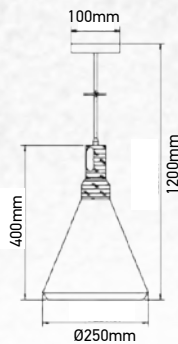

Wooden Top Iron-White

Model:	VT-7525-WH
SKU:	3761
EAN:	3800157611343
Size:	250x400x1200mm
Box Qty:	8Pcs
Material:	Iron+Wooden Top