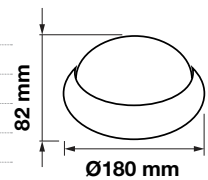

Sensor Compatible:	Yes
Voltage/Frequency:	AC:200-240V,50/60Hz
Luminous Flux:	560lm
IP Rating:	IP54
CRI:	>70
PF:	>0.5

Beam Angle:	120°
Color of Fixture:	Black
Body Type:	Plastic CLAD Aluminium
Shape:	Round
Dimension:	Ø180x82mm
Box Qty:	10 Pcs