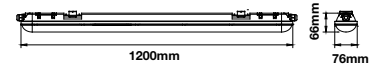

Voltage/Frequency:	AC:200-240V,50Hz
Luminous Flux:	2880lm
LED Type:	SMD
CRI:	>70

PF:	>0.9
Beam Angle:	120°
Body Type:	Plastic+ABS
On/Off:	>10,000

Life span:	20,000 Hours
Gross weight:	1.42 kg
Dimension:	1200x76x66mm
Box Qty:	12 Pcs