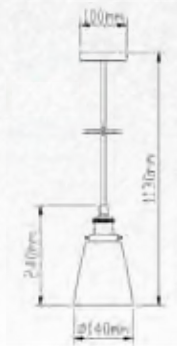

Transparent Glass-Metal Series

Model:	VT-7140-T
SKU:	3735
EAN:	3800157611084
Size:	140x240x1130mm
Box Qty:	8Pcs
Material:	Glass+Metal