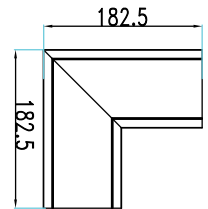

: SKU:395 | 4000K DAY WHITE

10W
VT-7-42-LN