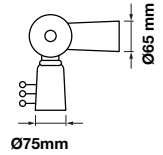

Adapter
VT-795

Box Qty.
10 Pcs

SKU: 3624   3800157608152