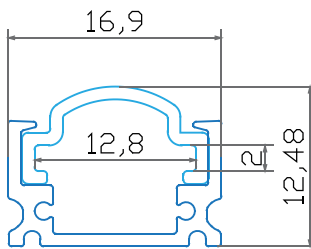

Aluminium Profile-Transparent

Model No:	VT-7102-T
SKU:	9983
Dimension:	16.9x12.48x1000mm
Color of Fixture:	Transparent
EAN:	3800230622143
Box Qty.	140 Pcs