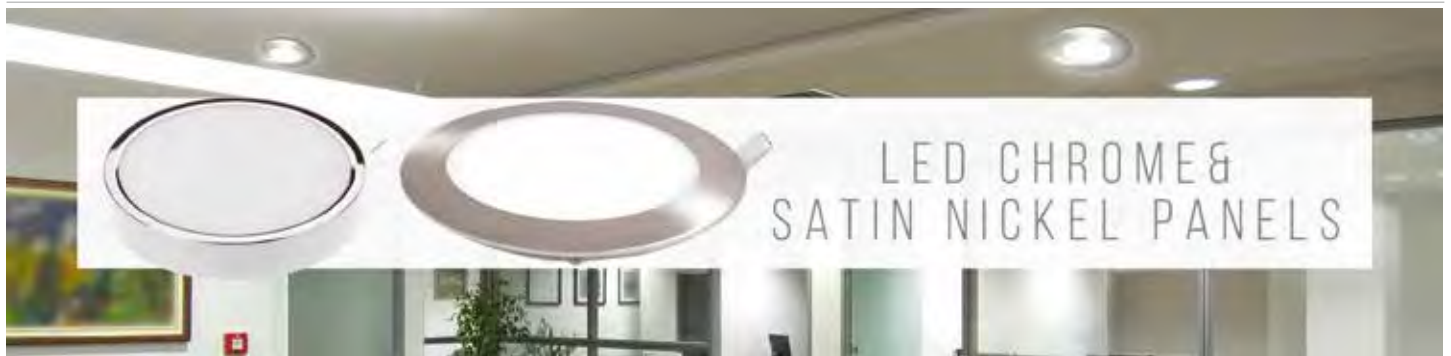

Slim Series-Chrome-Round

6W VT-607CH

SKU: 6334 - 3000K Warm White 3800157621182

Emergency Pack:	Available
Voltage/Frequency:	AC:85-265V,50/60Hz
Luminous Flux:	420lm
Beam Angle:	120°

LED Type:	SMD
CRI:	>80
PF:	>0.5
Shape:	Round

Cutting Size:
Ø105mm

Body Type:	Aluminium+Chrome
Dimension:	Ø120x25mm
Box Qty:	40 Pcs