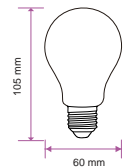

EQ. Watts:	
Voltage/Frequency:	AC:220-240V,50/60Hz
Luminous Flux:	20lm
Commercial Type:	A60

LED Type:	COB
CRI:	>80
PF:	>0.45
Base:	E27

Beam Angle:	300°
Body Type:	Glass
Dimension:	Ø64x145mm
Box Qty:	100 Pcs