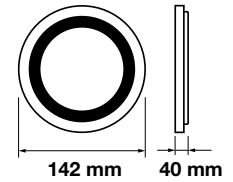

Twin LED-Round
8w VT-809RD

SKU: 4890 - 3000K Warm White 3800157602594
SKU: 4891 - 4000K Day White 3800157602600
SKU: 4892 - 6400K White 3800157602617

Emergency Pack:	Available
Voltage/Frequency:	AC:85-265V,50/60Hz
Luminous Flux:	800lm
Beam Angle:	120°

LED Type:	SMD
CRI:	>80
PF:	>0.9
Shape:	Round

Body Type:	Aluminium
Dimension:	142x40mm
Box Qty:	20 Pcs