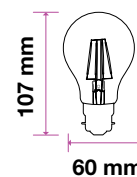

MODEL	WATTS	EQ.WATTS	LUMENS	BASE	SHAPE	BOX QTY.
VT-208	4w	40w	400	B22	A60	96 pcs

SKU: 106 | 3000K WARM WHITE