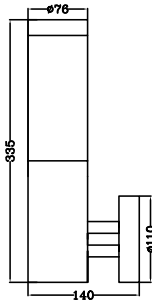

NEW

Wall Fittings-E27
VT-833

SKU: 8624   3800157652438

Voltage:	AC:220-240V,50Hz
Max.Watts:	60w
IP Rating:	IP44
Holder:	E27
Color of Fixture:	White+Stainless Steel
Body Type:	Stainless Steel+PC
Size:	76x140x335mm
Box Qty:	12 Pcs