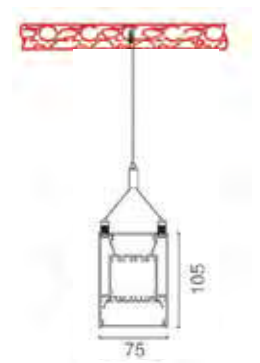

LINKABLE
UP TO 12 METERS TOGETHER

LINEAR HANGING UP-DOWN LIGHTS

This modern range of suspended linear lights has up & down illumination for a more evenly distributed light that creates a subtle ambient yet sufficient lighting for any commercial lighting. Linear up & down lights are offered in three colors variants Black, Silver and White.

- **30,000 hrs Lifespan**
- **AC:200-240V,50/60Hz**
- **Aluminum Body**
- **Linkable with connectors**
- **0-10V Dimmable**

5 YEAR
WARRANTY*

BLACK VT-7-60-B
SKU:379 | 4000K DAY WHITE

SILVER VT-7-60-S
SKU:378 | 4000K DAY WHITE

WHITE VT-7-60-W
SKU:377 | 4000K DAY WHITE

WATTS	LUMENS
UP 20w	UP-2000
DOWN 40w	DOWN-4000

SIZE
1200x75x105mm