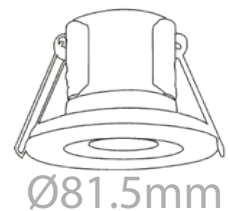

Ø81.5mm  
Cutting Size: Ø57mm

**Included Bezels**