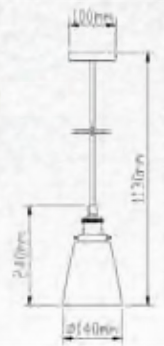

Amber Glass-Metal Series

Model:	VT-7140-A
SKU:	3736
EAN:	3800157611091
Size:	140x240x1130mm
Box Qty:	12Pcs
Material:	Glass+Metal