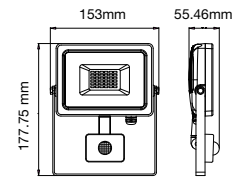

VT-20-S-W

SKU: 448 | 3000K WARM WHITE
SKU: 449 | 4000K DAY WHITE
SKU: 450 | 6400K WHITE

WATTS	LUMENS	BOX QTY.
20w	1600	20 pcs