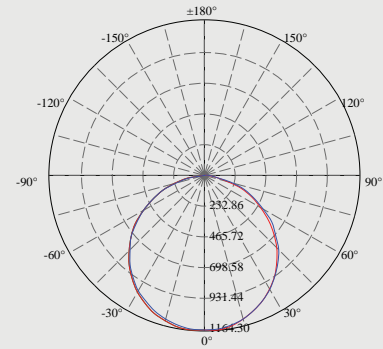

C180(Max): —
C0/C180: —
C90/C270: —
Field angle(10% I_{max}):C0/180Left:81.0 Right:78.8
                                  :C90/270Left:80.7 Right:80.0
Beam Angle(50% I_{max}):C0/180Left:57.8 Right:55.7
                                  :C90/270Left:57.6 Right:56.8