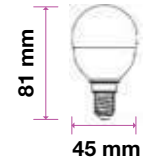

EQ. Watts:	40w
Voltage/Frequency:	AC:220-240V,50Hz
Luminous Flux:	470lm
Commercial Type:	P45

LED Type:	SMD
CRI:	>95
PF:	>0.5
Base:	E14

Beam Angle:	180°
Body Type:	Thermoplastic
Dimension:	45x81mm
Box Qty:	200 Pcs