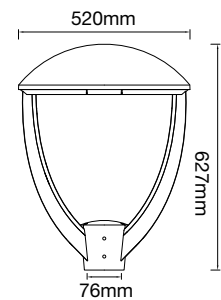

Garden Light

VT-105

SKU: 783 | 4000K DAY WHITE

WATTS	LUMENS	WEIGHT	BOX QTY.
100w	13000	13.28	1 pcs