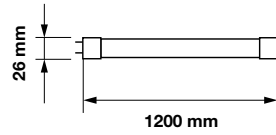

On/Off:	>15,000
Life span:	20,000 Hours
Gross weight:	320g
Dimension:	26x1200mm
Box Qty:	25 Pcs