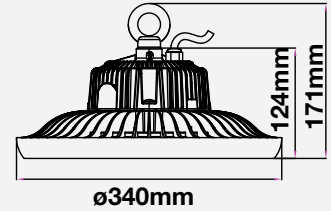

MODEL	WATTS	LUMENS	BEAM ANGLE	BOX QTY.
VT-9-150	150w	18000	90°	2 pcs

SKU: 560 | 4000K DAY WHITE
SKU: 561 | 6400K WHITE