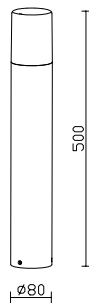

Garden Lamps GU10

VT-7617

SKU: 7567

3800157636407

Voltage: AC:220-240V,50-60Hz

Max.Watts: 35W

IP Rating: IP54

Holder: GU10

Color of Fixture: Black

Body Type: Aluminium body+opal PC diffuser

Size: 80x500mm

Box Qty: 4 Pcs