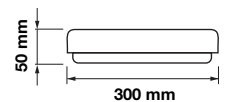

Sensor Compatible:	Yes
Voltage/Frequency:	AC:100-240V,50/60Hz
Luminous Flux:	2000lm
IP Rating:	IP44
CRI:	>80
PF:	>0.9

Beam Angle:	110°
Color of Fixture:	White
Body Type:	PC
Shape:	Square
Dimension:	300x300x50mm
Box Qty:	10 Pcs