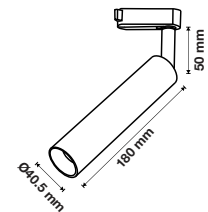

- **COB LED Type**
- **30,000 hrs Lifespan**
- **24° Beam Angle**
- **AC:220-240V,50Hz**
- **High CRI of > 90**
- **Aluminum Body**

MODEL	WATTS	LUMENS	PF	CRI	BOX QTY.	BEAM ANGLE
VT-407-W	7w	490	>0.5	>90	40 pcs	24°

SKU: 350 | 3000K WARM WHITE
SKU: 351 | 4000K DAY WHITE
SKU: 352 | 5000K WHITE

MODEL	WATTS	LUMENS	PF	CRI	BOX QTY.	BEAM ANGLE
VT-415-W	15w	1200	>0.5	>90	40 pcs	24°

SKU: 356 | 3000K WARM WHITE
SKU: 357 | 4000K DAY WHITE
SKU: 358 | 5000K WHITE