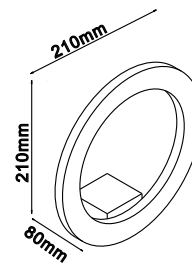

Modern Wall Lights
9W VT-710

Sensor Compatible:	Yes
Voltage/Frequency:	AC:220-240V,50/60Hz
Luminous Flux:	990lm
IP Rating:	IP20
CRI:	>80

PF:	>0.5
Beam Angle:	360°
Body Type:	Aluminium+Acrylic
Dimension:	210x80mm
Box Qty:	20 Pcs