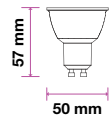

Spotlights-GU10-Lens-38°

2W VT-2002

SKU: 7169 - 6400K White 3800157612821

EQ. Watts:	15w
Voltage/Frequency:	AC:220-240V,50Hz
Luminous Flux:	180lm
LED Type:	SMD

CRI:	>80
PF:	>0.4
Base:	GU10
Beam Angle:	38°

Body Type:	Plastic
Dimension:	35x46.5mm
Box Qty:	200 Pcs

NEW

Spotlights-GU10-Lens-38°

5W VT-2305

SKU: 2796 - 3000K Warm White 3800157651653
SKU: 2797 - 4000K Day White 3800157651660
SKU: 2798 - 6400K White 3800157651677

EQ. Watts:	50w
Voltage/Frequency:	AC:220-240V,50Hz
Luminous Flux:	380lm
LED Type:	SMD

CRI:	>80
PF:	>0.5
Base:	GU10
Beam Angle:	38°

Body Type:	Plastic
Dimension:	50x55mm
Box Qty:	200 Pcs

Spotlights-GU10-Lens-38°

5W VT-2165D

SKU: 7428 - 3000K Warm White 3800157636247

DIMMABLE

EQ. Watts:	40w
Voltage/Frequency:	AC:220-240V,50Hz
Luminous Flux:	380lm
LED Type:	SMD

CRI:	>80
PF:	>0.5
Base:	GU10
Beam Angle:	38°

Body Type:	Plastic
Dimension:	ø50x55mm
Box Qty:	200 Pcs

Spotlights-GU10-Lens-38°

6W VT-2206

SKU: 7497 - 3000K Warm White 3800157640831
SKU: 7498 - 4000K Day White 3800157640848
SKU: 7499 - 6400K White 3800157640855

EQ. Watts:	55w
Voltage/Frequency:	AC:220-240V,50Hz
Luminous Flux:	400lm
LED Type:	SMD

CRI:	>95
PF:	>0.5
Base:	GU10
Beam Angle:	38°

Body Type:	Plastic
Dimension:	ø50x58mm
Box Qty:	200 Pcs

Spotlights-GU10-Lens-110°

7W VT-2778

SKU: 1672 - 3000K Warm White 3800157602136
SKU: 1673 - 4500K Day White 3800157602143
SKU: 1674 - 6400K White 3800157602150

EQ. Watts:	45w
Voltage/Frequency:	AC:220-240V,50Hz
Luminous Flux:	500lm
LED Type:	SMD

CRI:	>80
PF:	>0.5
Base:	GU10
Beam Angle:	110°

Body Type:	Plastic
Dimension:	50x57mm
Box Qty:	200 Pcs