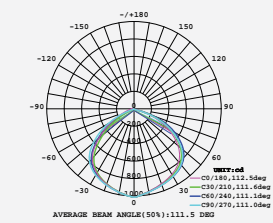

LUMINOUS INTENSITY DISTRIBUTION DIAGRAM