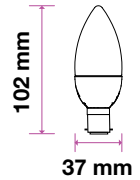

Candle

G45

G95

G125

MODEL	WATTS	EQ.WATTS	LUMENS	BASE	BOX QTY.
VT-284D	4w	30w	350	B15	100 pcs

SKU: 862 | 3000K WARM WHITE

DIMMABLE

MODEL	WATTS	EQ.WATTS	LUMENS	BASE	SHAPE	BOX QTY.
VT-244	4w	35w	400	E27	G45	100 pcs