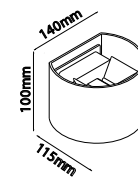

Grey

SKU: 7083 - 3000K Warm White 3800157616423
SKU: 7092 - 4000K Day White 3800157616928