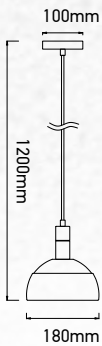

Pendant-Aluminium Shade-Grey

Model:	VT-7100-G
SKU:	3922
EAN:	3800157626170
Size:	180x100x1200mm
Box Qty:	12Pcs
Material:	Plastic+Aluminium