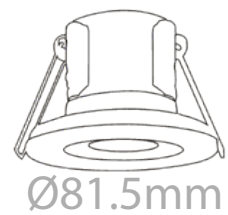

30-60-90 MIN
Fire Rated

QUICK
CONNECTOR

DIMMABLE
LIGHT CONTROL

MODEL	WATTS	LUMENS	COLOR	BOX QTY.	SKU: 8913 | 3000K WARM WHITE SKU: 8914 | 4000K DAY WHITE
VT-885-C	5w	500	Chrome	6 pcs	

Ø81.5mm
Cutting Size: Ø57mm

MODEL	WATTS	LUMENS	COLOR	BOX QTY.	SKU: 8890 | 3000K WARM WHITE SKU: 8891 | 4000K DAY WHITE
VT-885-N	5w	500	Nickel	6 pcs