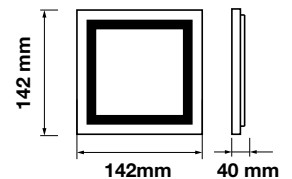

Body Type: Aluminium
Dimension: 142x142x40mm
Box Qty: 20 Pcs