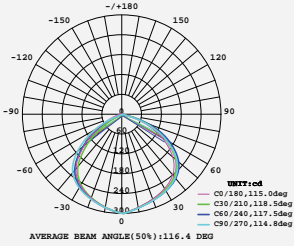

LUMINOUS INTENSITY DISTRIBUTION DIAGRAM

NEW

VT-10-1-B

SKU: 947 | 6400K WHITE

WATTS	LUMENS	BOX QTY.
10w	800	20 pcs