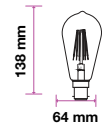

Beam Angle:	300°
Body Type:	Glass
Dimension:	64x138mm
Box Qty:	100 Pcs

Bayonet Holder

DIMMABLE

Amber Cover -Filament-ST64-E27

4W VT-1964D

SKU: 4368 - 2200K Warm White 3800157602945

EQ. Watts:	30w
Voltage/Frequency:	AC:220-240V,50Hz
Luminous Flux:	350lm
Commercial Type:	ST64