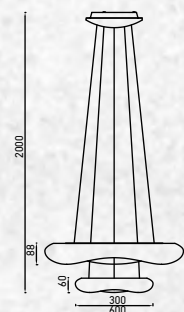

PF: &gt;0.9

Beam Angle: 120°

No. of LED: 604 pcs

Material : PC

Unit GW : 7.5 kgs

Life Span: 30,000 Hours

Size : 600x300x2000mm

Box Qty: 1Pcs