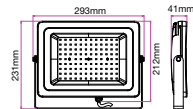

Slimline-White Body-White Wire

100w VT-49100W

SKU: 5844 - 4000K Day White 3800157615181

Sensor Compatible: **Yes**
Voltage/Frequency: **AC:220-240V,50/60Hz**
Luminous Flux: **8500lm**
Color of Fixture: **White**

CRI: **>70**
PF: **>0.9**
IP Rating: **IP65**
Beam Angle: **100°**

Body Type: **Die Cast Aluminium**
Dimension: **293x41x231mm**
Box Qty: **4 Pcs**