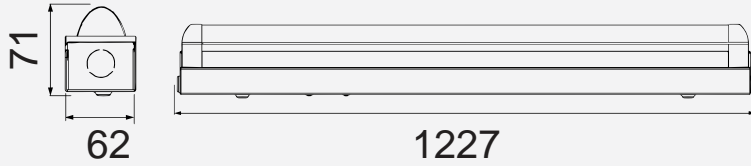

MODEL	WATTS	LUMENS	WEIGHT-KG	BOX QTY.
VT-8-43	40w	4000	1.68	10 pcs

SKU: 517 | 3IN1