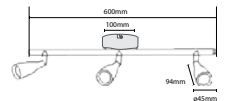

Tripple Head
13.5W VT-813-B

SKU: 8271 - 3000K Warm White
SKU: 8273 - 4000K Day White

3800157627214
3800157627238

Sensor Compatible:	Yes
Voltage/Frequency:	AC:220-240V,50/60Hz
Luminous Flux:	1080lm
IP Rating:	IP20
CRI:	>80

PF:	>0.5
Beam Angle:	100°
Body Type:	Plastic+Metal
Dimension:	600x100x94mm
Box Qty:	12 Pcs