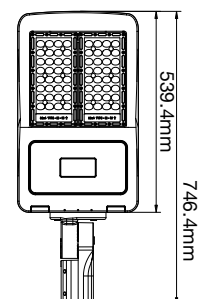

VT-202ST

SKU: 889 | 4000K DAY WHITE
SKU: 890 | 6400K WHITE

WATTS	LUMENS	BOX QTY.
200w	28000	1 pcs