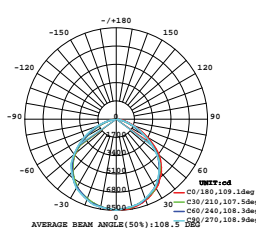

LUMINOUS INTENSITY DISTRIBUTION DIAGRAM