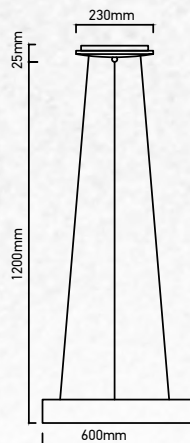

Beam Angle: 120°

No. of LED: 180 pcs

Material : Iron+Acrylic

Unit GW : 4.3 Kg

Life Span: 30,000 Hours

Size : 600mm

Box Qty: 1Pcs