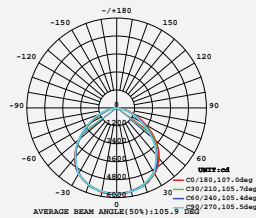

LUMINOUS INTENSITY DISTRIBUTION DIAGRAM