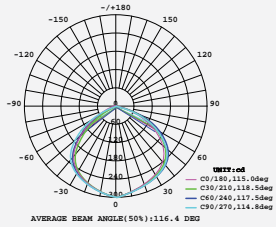

LUMINOUS INTENSITY DISTRIBUTION DIAGRAM