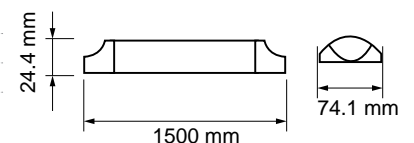

NEW

Grill Fitting-High Lumen

38w VT-8338

SKU: 6493 - 3000K Warm White 3800157650205
SKU: 6494 - 4000K Day White 3800157650212
SKU: 6495 - 6400K White 3800157650229

SuperBRIGHT
160
LUMENS/W

5 YEAR
WARRANTY*

Sensor Compatible: **Yes**
Voltage/Frequency: **AC:220-240V,50Hz**
Luminous Flux: **6080lm**
LED Type: **SMD**
CRI: **>80**

PF: **>0.9**
Beam Angle: **120°**
Body Type: **Plastic**
On/Off: **>15000**
Life span: **30,000 Hours**

Gross weight: **570g**
Dimension: **1500x24.4x74.1mm**
Box Qty: **30 Pcs**