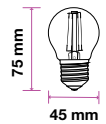

Color Bulbs-G45-E27

2W VT-2132-P

SKU: 7410 - Pink

3800157630269

EQ. Watts:	10w
Voltage/Frequency:	AC:220-240V,50Hz
Luminous Flux:	60lm
Commercial Type:	G45

LED Type:	Filament
CRI:	>80
PF:	>0.4
Base:	E27

Beam Angle:	300°
Body Type:	Glass
Dimension:	45x75mm
Box Qty:	100 Pcs

Color Bulbs-G45-E27

2W VT-2132-G

SKU: 7411 - Green

3800157630276

EQ. Watts:	10w
Voltage/Frequency:	AC:220-240V,50Hz
Luminous Flux:	60lm
Commercial Type:	G45

LED Type:	Filament
CRI:	>80
PF:	>0.4
Base:	E27

Beam Angle:	300°
Body Type:	Glass
Dimension:	45x75mm
Box Qty:	100 Pcs

Color Bulbs-G45-E27

2W VT-2132-B

SKU: 7412 - Blue

3800157630283

EQ. Watts:	10w
Voltage/Frequency:	AC:220-240V,50Hz
Luminous Flux:	60lm
Commercial Type:	G45

LED Type:	Filament
CRI:	>80
PF:	>0.4
Base:	E27

Beam Angle:	300°
Body Type:	Glass
Dimension:	45x75mm
Box Qty:	100 Pcs

Color Bulbs-G45-E27

2W VT-2132-R

SKU: 7413 - Red

3800157630290

EQ. Watts:	10w
Voltage/Frequency:	AC:220-240V,50Hz
Luminous Flux:	60lm
Commercial Type:	G45

LED Type:	Filament
CRI:	>80
PF:	>0.4
Base:	E27

Beam Angle:	300°
Body Type:	Glass
Dimension:	45x75mm
Box Qty:	100 Pcs

Clear Glass-Filament-P45-E14

4W VT-1996D

SKU: 4394 - 2700K Warm White

3800157604314

EQ. Watts:	30w
Voltage/Frequency:	AC:220-240V,50Hz
Luminous Flux:	320lm
Commercial Type:	P45

LED Type:	Filament
CRI:	>80
PF:	>0.5
Base:	E14

Beam Angle:	300°
Body Type:	Glass
Dimension:	45x77mm
Box Qty:	100 Pcs

DIMMABLE