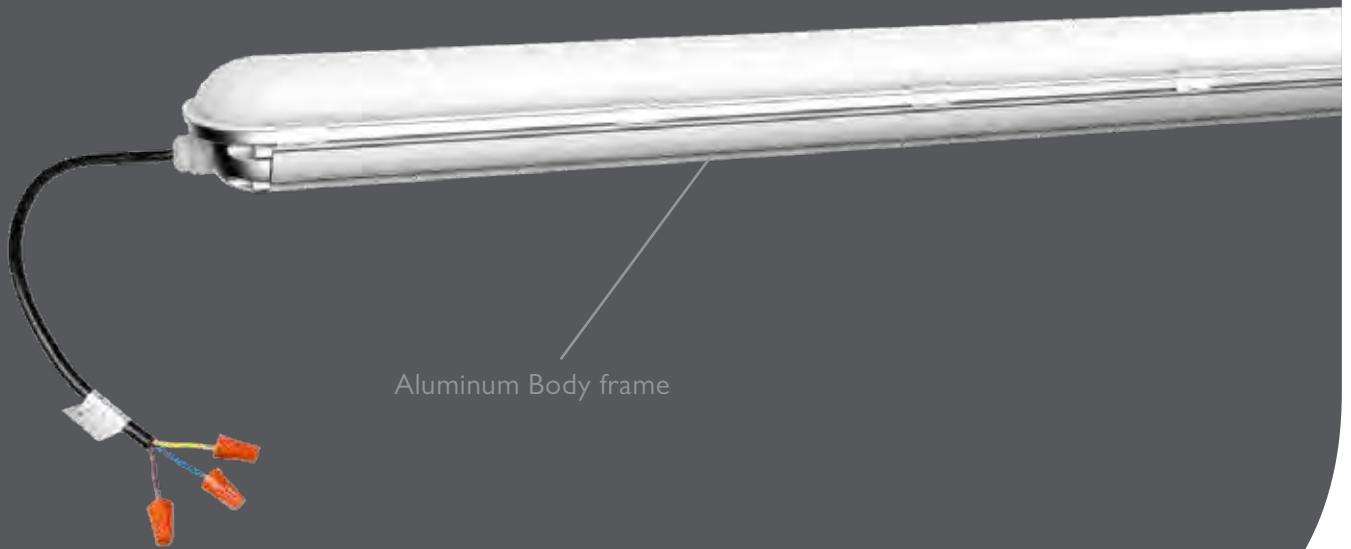

Aluminum Body frame

MODEL	WATTS	LUMENS	ON/OFF	BODY TYPE	PF	WEIGHT-KG	BOX QTY.
VT-160	60w	7200	15000	Plastic+Aluminium	>0.9	2.10	9 pcs

SKU: 678 | 4000K DAY WHITE
SKU: 679 | 6400K WHITE

FEET

RATING

Lumen/W