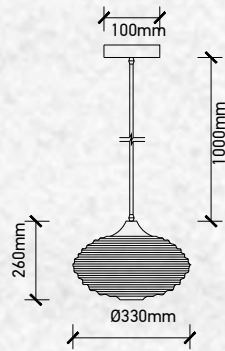

Diamond Cut Glass-Transparent

Model:	VT-7350-HT
SKU:	3879
EAN:	3800157620970
Size:	Ø330x260x1000mm
Box Qty:	8Pcs
Material:	Glass+Metal