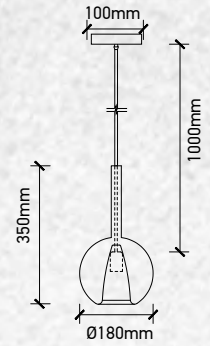

Model:	VT-7181-GW
SKU:	3877
EAN:	3800157620956
Size:	180x350x1000mm
Box Qty:	9Pcs
Material:	Glass+Metal

Modern-White Glass Pendant