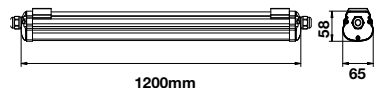

Voltage/Frequency:	AC:200-240V,50/60Hz
Luminous Flux:	2880lm
LED Type:	SMD
CRI:	>70

PF:	>0.9
Beam Angle:	120°
Body Type:	Plastic
On/Off:	>10,000

Life span:	20,000 Hours
Gross weight:	0.60 kg
Dimension:	1200x65x58mm
Box Qty:	12 Pcs