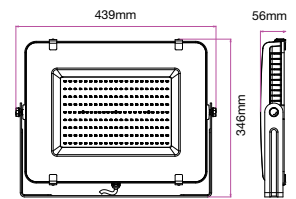

WATTS	LUMENS	BOX QTY.
200w	24000	2 pcs

1 METER WIRE