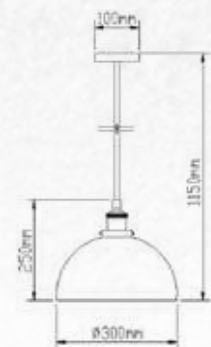

Transparent Glass-Metal Series

Model:	VT-7300
SKU:	3737
EAN:	3800157611107
Size:	300x250x1150mm
Box Qty:	8Pcs
Material:	Glass+Metal