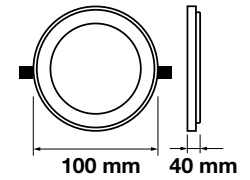

Glass Panel-Round

6W VT-602G RD

SKU: 4740 - 3000K Warm White 3800230622891
SKU: 6277 - 4000K Day White 3800157615754
SKU: 4739 - 6400K White 3800230622884

Cutting Size:
Ø75mm

Emergency Pack: **Available**
Voltage/Frequency: **AC:100-240V,50/60Hz**
Luminous Flux: **420lm**
Beam Angle: **120°**

LED Type: **SMD**
CRI: **>80**
PF: **>0.9**
Shape: **Round**

Body Type: **Aluminium+Glass**
Dimension: **Ø100x40mm**
Box Qty: **40 Pcs**