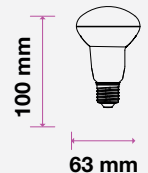

MODEL	WATTS	EQ.WATTS	LUMENS	BASE	SHAPE	BOX QTY.
VT-263	8w	60w	570	E27	R63	200 pcs
SKU: 141 | 3000K WARM WHITE SKU: 142 | 4000K DAY WHITE SKU: 143 | 6400K WHITE