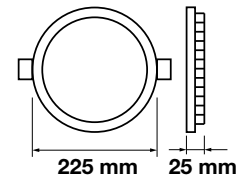

Emergency Pack: Available
Voltage/Frequency: AC:85-265V,50/60Hz
Luminous Flux: 1500lm
Beam Angle: 120°

LED Type: SMD
CRI: >80
PF: >0.5
Shape: Round

Body Type: Aluminium+Chrome
Dimension: Ø225x25mm
Box Qty: 20 Pcs