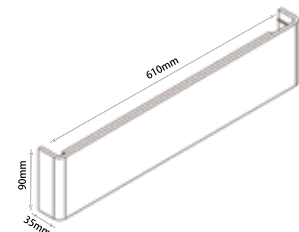

Adjustable Modern Wall Lights

18w VT-819-W

SKU: 8533 - 3000K Warm White 3800157638678
SKU: 8534 - 4000K Day White 3800157638685

Sensor Compatible:	Yes
Voltage/Frequency:	AC:220-240V,50/60Hz
Luminous Flux:	1800lm
IP Rating:	IP44
CRI:	>80

PF:	>0.5
Beam Angle:	Adjustable 5°-90°
Body Type:	Aluminium
Dimension:	600x100x42mm
Box Qty:	10 Pcs