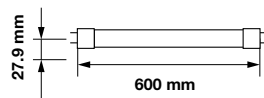

LED TUBES

G13-T8 -Nano Plastic Tube

This modern range of high-lumen LED tubes with Samsung LED chip are the perfect retrofit for fluorescent fixtures. Complete with a series of pop kits (batten fittings inclusive of tubes), these sets of tubes are available in standard lengths for general purpose lighting in residences, commercial establishments, supermarkets, and offices.

- **SMD LED Type**
- **30,000 hrs Lifespan**
- **160° Beam Angle**
- **15000 On/Off**
- **AC:220-240V,50Hz**
- **>80 CRI**
- **>0.5 PF**
- **Nano Plastic Body**
- **<0.5 s Instant Start**

5 YEAR
WARRANTY*

MODEL	WATTS	EQ.WATTS	LUMENS	WEIGHT-KG	BOX QTY.
VT-062	10w	18w	1100	0.1264	25 pcs

SKU: 798 | 3000K WARM WHITE
SKU: 686 | 4000K DAY WHITE
SKU: 687 | 6400K WHITE

MODEL	WATTS	EQ.WATTS	LUMENS	WEIGHT-KG	BOX QTY.
VT-122	18w	45w	2250	0.1904	25 pcs

SKU: 688 | 3000K WARM WHITE
SKU: 672 | 4000K DAY WHITE
SKU: 673 | 6400K WHITE

MODEL	WATTS	EQ.WATTS	LUMENS	WEIGHT-KG	BOX QTY.
VT-152	22w	75w	3000	0.2572	25 pcs

SKU: 799 | 3000K WARM WHITE
SKU: 674 | 4000K DAY WHITE
SKU: 675 | 6400K WHITE