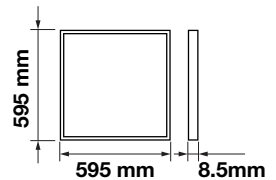

Emergency Pack:	Available
Voltage/Frequency:	AC:220-240V,50/60Hz
Luminous Flux:	3240lm
Beam Angle:	120°

LED Type:	SMD
CRI:	>80
PF:	>0.9
Shape:	Square

Body Type:	Aluminium+PS+PP
Dimension:	595x595x8.5mm
Box Qty:	6 Pcs