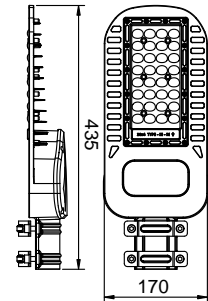

VT-54ST

SKU: 958 | 4000K DAY WHITE
SKU: 959 | 6400K WHITE

WATTS	LUMENS	BOX QTY.
50w	6000	4 pcs