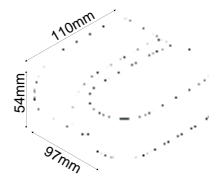

Double Head-Rotatable
12W VT-814

Sensor Compatible:	Yes
Voltage/Frequency:	AC:110-240V,50/60Hz
Luminous Flux:	1320lm
IP Rating:	IP65
CRI:	>80

PF:	>0.5
Beam Angle:	350°
Body Type:	Aluminium
Dimension:	230x54x97mm
Box Qty:	20 Pcs