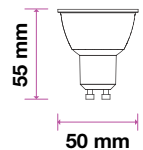

MODEL	WATTS	EQ.WATTS	LUMENS	BASE	SHAPE	BOX QTY.
VT-275	5w	40w	380	GU10		192 pcs

SKU: 108 | 3000K WARM WHITE
SKU: 797 | 4000K DAY WHITE
SKU: 511 | 6400K WHITE