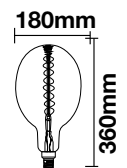

EQ. Watts:	40w
Voltage/Frequency:	AC:220-240V,50Hz
Luminous Flux:	500lm
Commercial Type:	BF180

LED Type:	Filament
CRI:	>80
PF:	>0.5
Base:	E27

Beam Angle:	340°
Body Type:	Glass
Dimension:	180x360mm
Box Qty:	6 Pcs