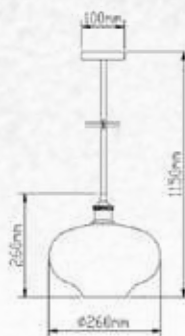

Amber Glass-Metal Series

Model:	VT-7290
SKU:	3741
EAN:	3800157611145
Size:	260x260x1150mm
Box Qty:	8Pcs
Material:	Glass+Metal