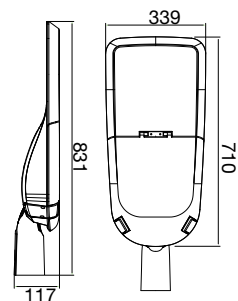

VT-200ST

SKU: 544 | 4000K DAY WHITE

WATTS	LUMENS	BOX QTY.
200w	26000	1 pcs