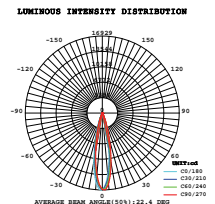

Tracklights-Black Body
33W VT-4534B

SKU: 1242 - 3000K Warm White 3800157604000
SKU: 1231 - 4000K Day White 3800157602525
SKU: 1232 - 5000K White 3800157602532

Sensor Compatible:	Yes	Beam Angle:	22°
Voltage/Frequency:	AC:220-240V,50/60Hz	Color of Fixture:	Black
Luminous Flux:	2300lm	Body Type:	Die Cast Aluminium
LED Type:	COB	Life span:	20,000 Hours
CRI:	>80	Dimension:	106x208x206mm
PF:	>0.9	Box Qty:	8 Pcs