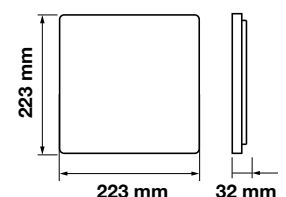

Cutting Size: 75-200mm

EXPANDABLE CLIPS TO ADJUST