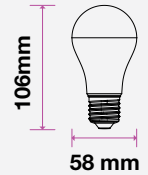

MODEL	WATTS	EQ.WATTS	LUMENS	BASE	SHAPE	BOX QTY.
VT-210	9w	60w	806	E27	A58	100 pcs

SKU: 228 | 3000K WARM WHITE
SKU: 229 | 4000K DAY WHITE
SKU: 230 | 6400K WHITE