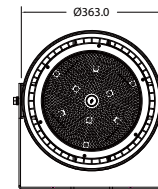

VT-501D

SKU: 493 | 5000K WHITE

WATTS	LUMENS	BEAM ANGLE	BOX QTY.
500w	67500	110°	1 pcs