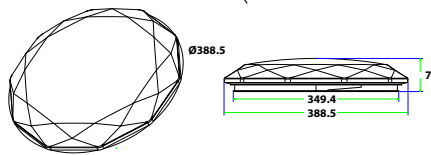

Sensor Compatible:	Yes	Beam Angle:	120°
Voltage/Frequency:	AC:175-265V,50/60Hz	Color of Fixture:	White
Luminous Flux:	2800lm	Body Type:	Plastic+Metal
IP Rating:	IP20	Shape:	Diamond Cover
CRI:	>80	Dimension:	Ø388.5x70mm
PF:	>0.9	Box Qty:	5 Pcs

Domelight-Remote Control-CCT Changeable

60w VT-8557

SKU: 1492 - 3IN1 3800157648752