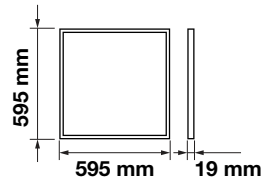

LED Type:	SMD
CRI:	>80
PF:	>0.9
Shape:	Square

Body Type:	Aluminium+PMMA+PC
Dimension:	620x620x13mm
Box Qty:	6 Pcs

Big Panels-Surfaced/Recessed-60x60

**36W VT-6139**

SKU: 6380 - 4000K Day White 3800157624008  
 SKU: 6381 - 6400K White 3800157624015