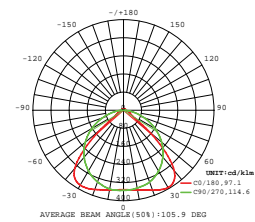

V-TAC PERFORMANCE
160
LUMENS/WATT

PRO series

MODEL	WATTS	CRI	LUMENS	PF	SIZE
VT-4551D	50w	>80	8000	>0.9	1500mm

LINEAR MASTER TRUNKING
SKU: 1360 | 4000K DAY WHITE

90° LENS

DIMMABLE