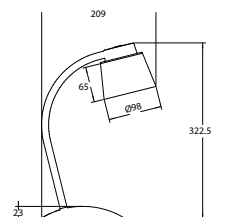

Desk Lamp-Touch Dimming

5W VT-1015-B

SKU: 7052 - 4000K Day white
3800157610667

Voltage/Frequency:	AC:100-240V,50/60Hz
Luminous Flux:	360lm
CRI:	>80
PF:	>0.45

Touch Control

Beam Angle:	90°
Color:	Black
Body Type:	ABS+Metal
Dimension:	210x136x32mm
Box Qty:	6 Pcs