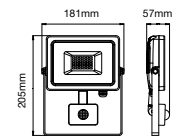

LED PIR Floodlights

V-TAC's LED Floodlights with PIR are sleek and durable, ideal for lighting Driveways, Gardens and Buildings. These high-performance lights emit a Bright and Vibrant Light making it a sustainable replacement for traditional Halogen Floodlights and Metal Halide fixtures.

PIR-Slimline-White Body

20W VT-4922PIRW

SKU: 5806 - 6000K White 3800157614801

Detection Angle: 120°
Detection Distance: 2-8m
Voltage/Frequency: AC:220-240V,50/60Hz
Luminous Flux: 1600lm

CRI: >70
PF: >0.9
IP Rating: IP44
Beam Angle: 100°

Body Type: Die Cast Aluminium
Dimension: 181x205x57mm
Box Qty: 20 Pcs

LUMINOUS INTENSITY DISTRIBUTION DIAGRAM

PIR-Slimline-White Body

30W VT-4933PIRW

SKU: 5824 - 6400K White 3800157614986

Detection Angle: 120°
Detection Distance: 2-8m
Voltage/Frequency: AC:220-240V,50/60Hz
Luminous Flux: 2550lm

CRI: >70
PF: >0.9
IP Rating: IP44
Beam Angle: 100°

Body Type: Die Cast Aluminium
Dimension: 217x231x59mm
Box Qty: 20 Pcs

LUMINOUS INTENSITY DISTRIBUTION DIAGRAM

PIR-Slimline-White Body

30W VT-4830PIRW

SKU: 5752 - 6000K White 3800157608893

Detection Angle: 120°
Detection Distance: 2-8m
Voltage/Frequency: AC:220-240V,50/60Hz
Luminous Flux: 2400lm

CRI: >70
PF: >0.9
IP Rating: IP44
Beam Angle: 100°

Body Type: Die Cast Aluminium
Dimension: 217x231x51mm
Box Qty: 10 Pcs

LUMINOUS INTENSITY DISTRIBUTION DIAGRAM

PIR-Slimline-Black Body

30W VT-4830PIRB

SKU: 5699 - 3000K Warm White 3800157604352

Detection Angle: 120°
Detection Distance: 2-8m
Voltage/Frequency: AC:220-240V,50/60Hz
Luminous Flux: 2400lm

CRI: >70
PF: >0.9
IP Rating: IP44
Beam Angle: 100°

Body Type: Die Cast Aluminium
Dimension: 217x231x51mm
Box Qty: 10 Pcs

LUMINOUS INTENSITY DISTRIBUTION DIAGRAM