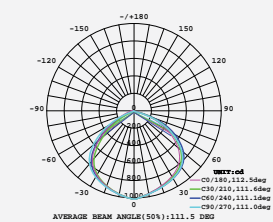

LUMINOUS INTENSITY DISTRIBUTION DIAGRAM