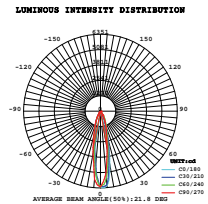

Tracklights-Black Body 33W VT-4535

SKU: 1233 - 3000K Warm White
SKU: 1234 - 4000K Day White
SKU: 1235 - 5000K White

3800157603720
3800157603737
3800157603744

Sensor Compatible:	Yes	Beam Angle:	25°
Voltage/Frequency:	AC:100-240V,50/60Hz	Color of Fixture:	Black
Luminous Flux:	1800lm	Body Type:	Die Cast Aluminium
LED Type:	COB	Life span:	20,000 Hours
CRI:	>95	Dimension:	112x165x205mm
PF:	>0.9	Box Qty:	8 Pcs