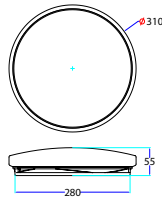

Sensor Compatible: **Yes**
Voltage/Frequency: **AC:175-265V,50/60Hz**
Luminous Flux: **1080lm**
IP Rating: **IP20**
CRI: **>80**
PF: **>0.5**

Beam Angle: **120°**
Color of Fixture: **White**
Body Type: **Plastic**
Shape: **Round**
Dimension: **Ø310x55mm**
Box Qty: **5 Pcs**

Smart Domelight-CCT Changeable by Switch

24w VT-8424-M

SKU: 7607 - 3IN1 3800157652223