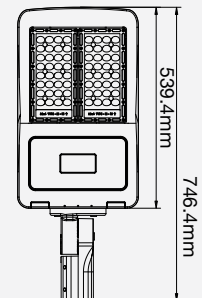

VT-152ST

SKU: 887 | 4000K DAY WHITE
SKU: 888 | 6400K WHITE

WATTS	LUMENS	BOX QTY.
150w	21000	1 pcs