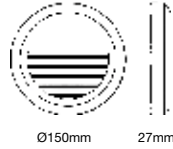

Sensor Compatible:	Yes
Voltage/Frequency:	AC:100-240V,50/60Hz
Luminous Flux:	60lm
LED Type:	SMD
CRI:	>80
PF	>0.5

Beam Angle:	55°
Body Type:	PC
Color of Fixture:	Grey
Shape:	Round
Dimension:	150x27mm
Cutting Size:	N/A
Box Qty:	50 Pcs