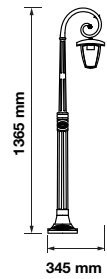

Stand Lamp

VT-737

SKU: 7060

3800157612630

Voltage:	AC:220-240V,50Hz
Max.Watts:	60W
IP Rating:	IP44
Holder:	E27
Color of Fixture:	Black
Body Type:	Aluminium+Glass
Size:	345x1365mm
Box Qty:	1 Pcs