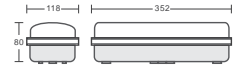

Lamp Type:	30 SMD LEDs
Lumens:	190lm
Input Voltage:	AC:220-240V,50/60Hz
Protection Rating:	IP65
Material :	PC

Exit Lamp Type:	Wall - Bulkhead
Viewing Distance:	22 Meters From One side
Emergency Operation Time:	>3 Hours
Battery:	Ni-Cd 4.8V,900mAh
Recharging Time:	12 hours

Test Button:	Green Light Indicator Test Button
Stickers:	4 Stickers
Legends:	4 Ways Legend Available
Mode Of Operation:	Maintained
Box Qty:	12 Pcs