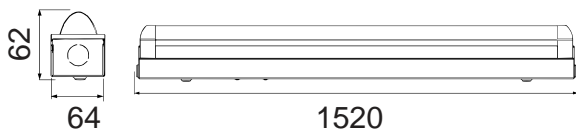

MODEL	WATTS	LUMENS	WEIGHT-KG	BOX QTY.
VT-8-80	80w	8600	2.07	10 pcs

SKU: 757 | 4000K DAY WHITE