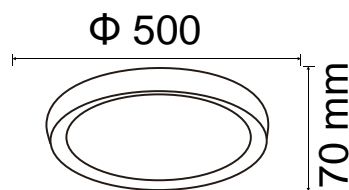

Domelight-Remote Control-CCT Changeable

65w VT-8502

SKU:1475-3IN1

3800157643566

Sensor Compatible:	Yes
Voltage/Frequency:	AC:200-240V,50/60Hz
Luminous Flux:	3500lm
IP Rating:	IP20
CRI:	>80
PF:	>0.6

Beam Angle:	180°
Color of Fixture:	White
Body Type:	PC+Metal
Shape:	Round
Dimension:	D:500x70mm
Box Qty:	6 Pcs