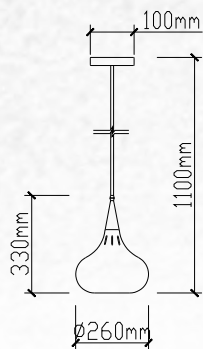

Model:	VT-7225
SKU:	3816
EAN:	3800157612760
Size:	260x330x1111mm
Box Qty:	8Pcs
Material:	Aluminium+Sand Finish

Danish Wood-Bronze Canopy