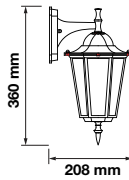

Wall Lamp
VT-750-W

SKU: 7069   3800157616225

Voltage:	AC:220-240V,50Hz
Max.Watts:	40W
IP Rating:	IP44
Holder:	E27
Color of Fixture:	Matt White
Body Type:	Aluminium+Glass
Size:	208x360x170mm
Box Qty:	10 Pcs