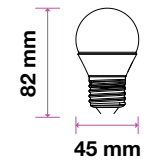

Beam Angle:	180°
Body Type:	Thermoplastic
Dimension:	45x81mm
Box Qty:	200 Pcs