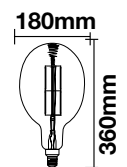

EQ. Watts:	50w
Voltage/Frequency:	AC:220-240V,50Hz
Luminous Flux:	600lm
Commercial Type:	BF180

LED Type:	Filament
CRI:	>80
PF:	>0.5
Base:	E27

Beam Angle:	340°
Body Type:	Glass
Dimension:	180x360mm
Box Qty:	6 Pcs