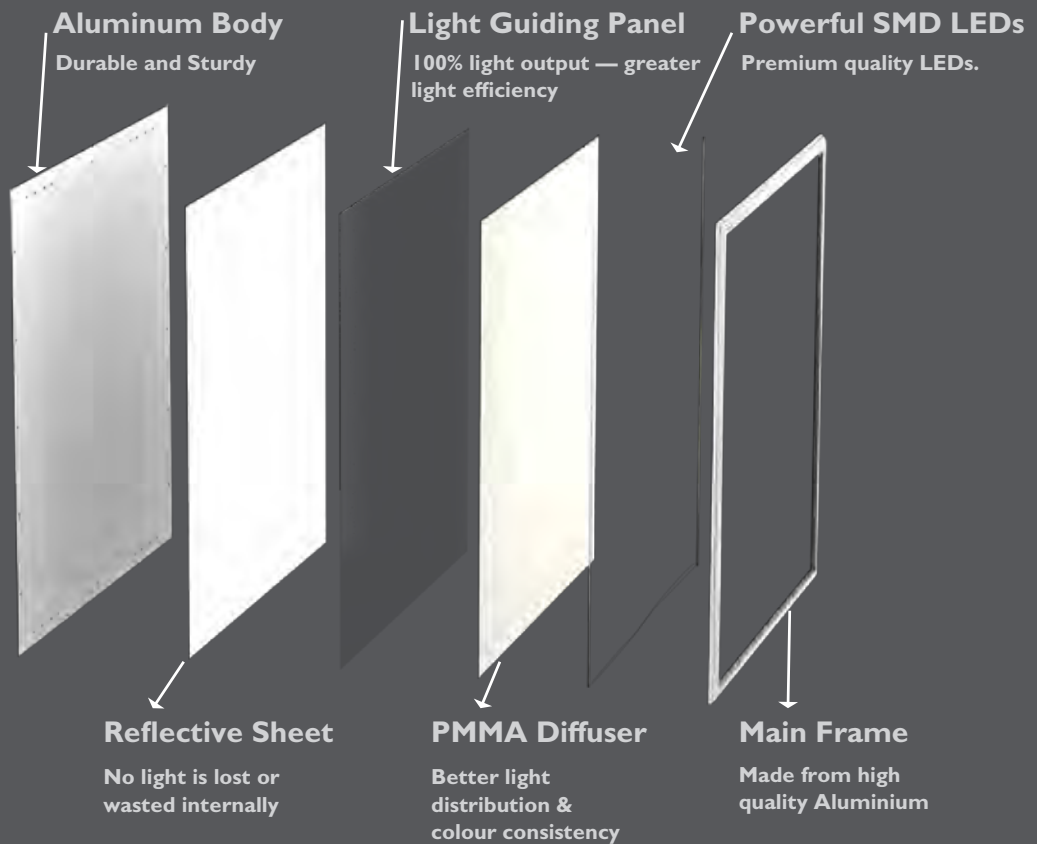

LED BIG PANELS

Rectangle Panels-120x60

5 YEAR
WARRANTY*

SKU:748 | 4000K DAY WHITE
SKU:749 | 6400K WHITE

MODEL	WATTS	LUMENS	BOX QTY.
VT-646	45w	5400	2 pcs

PMMA Diffuser