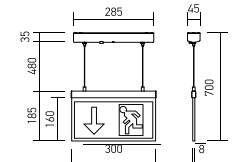

Emergency Operation Time:	>3 Hours
Battery:	Ni-Cd 4.8V,600mAh
Recharging Time:	12 Hours
Test Button:	Green Light Indicator Test Button
Stickers:	4 Stickers
Legends:	4 Way Legend Available
Mode Of Operation:	Maintained
Box Qty:	10 Pcs