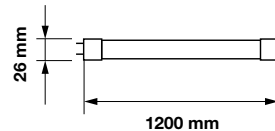

On/Off:	>15,000
Life span:	20,000 Hours
Gross weight:	320g
Dimension:	26x1200mm
Box Qty:	25 Pcs