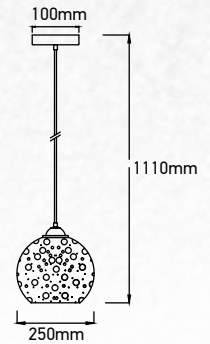

Model:	VT-7256
SKU:	40131
EAN:	3800157640633
Size:	ø250x100x1110mm
Box Qty:	8Pcs
Material:	Glass