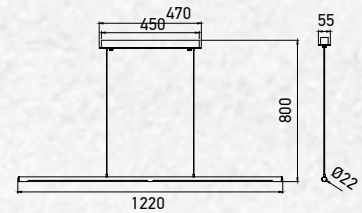

Unit GW : 1.38 Kg

Life Span: 20,000 Hours

Size : 940x55x800mm

Box Qty: 12Pcs

Designer Sleek Pendant-Chrome

24w VT-7024

Built In LED

SKU: 3891 - 4000K Day White