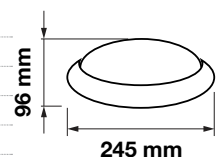

Beam Angle:	120°
Color of Fixture:	White
Body Type:	Plastic CLAD Aluminium
Shape:	Oval
Dimension:	Ø245x96mm
Box Qty:	10 Pcs