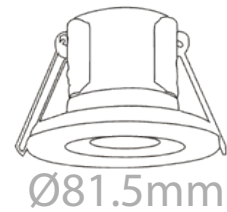

30-60-90 MIN
Fire Rated

QUICK
CONNECTOR

DIMMABLE
LIGHT CONTROL

MODEL	WATTS	LUMENS	COLOR	BOX QTY.	SKU: 8874 | 3000K WARM WHITE
VT-885-C	5w	500	Chrome	20 pcs	SKU: 8875 | 4000K DAY WHITE SKU: 8876 | 6400K WHITE