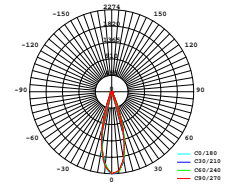

Tracklights-Smart Color Changing

15w VT-7715-B

SKU: 1457 - 3 IN 1 3800157637916

Sensor Compatible:	
Voltage/Frequency:	AC:220-240V,50/60Hz
Luminous Flux:	500
LED Type:	COB
CRI:	>80
PF:	>0.5

CCT AND DIMMING
VIA SMART PHONE APP

CCT Adjustable
2800K/4000K/6000K