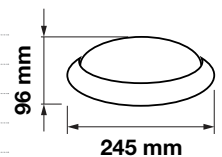

Sensor Compatible:	Yes
Voltage/Frequency:	AC:220-240V,50/60Hz
Luminous Flux:	840lm
IP Rating:	IP54
CRI:	>70
PF:	>0.5

Beam Angle:	120°
Color of Fixture:	Black
Body Type:	Plastic CLAD Aluminium
Shape:	Oval
Dimension:	Ø245x96mm
Box Qty:	10 Pcs