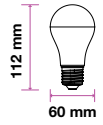

NEW

Bulbs-A60-E27-Microwave Sensor

9W VT-2219

SKU: 2760 -3000K Warm White 3800157646567
SKU: 2761 -4000K Day White 3800157646574
SKU: 2762 -6400K White 3800157646581

EQ. Watts:	60w
Voltage/Frequency:	AC:220-240V,50Hz
Luminous Flux:	806lm
Commercial Type:	A60

1. Auto Switch on at dusk and Switches off at dawn.
2. Built-in Daylight Sensor

MICROWAVE SENSOR BULB

LED Type:	SMD	Beam Angle:	200°
CRI:	>80	Body Type:	Thermoplastic
PF:	>0.5	Dimension:	Ø60x112mm
Base:	E27	Box Qty:	100pcs

3. Automatically Switches On when room light is less
4. Light stays for 60 seconds upon detection of movement

NEW

Bulbs-A60-E27-Microwave Sensor

11W VT-2211

SKU: 2763 -3000K Warm White 3800157646598
SKU: 2764 -4000K Day White 3800157646604
SKU: 2765 -6400K White 3800157646611

EQ. Watts:	75w
Voltage/Frequency:	AC:220-240v,50Hz
Luminous Flux:	1055lm
Commercial Type:	A60

1. Auto Switch on at dusk and Switches off at dawn.
2. Built-in Daylight Sensor

MICROWAVE SENSOR BULB

LED Type:	SMD	Beam Angle:	200°
CRI:	>80	Body Type:	Thermoplastic
PF:	>0.5	Dimension:	Ø60x120mm
Base:	E27	Box Qty:	100pcs

3. Automatically Switches On when room light is less
4. Light stays for 60 seconds upon detection of movement

NEW

Bulbs-A60-E27-RF

9W VT-2229

SKU: 2766 -RGB+3000K 3800157646697
SKU: 2767 -RGB+4000K 3800157646703
SKU: 2768 -RGB+6400K 3800157646710

EQ. Watts:	60w
Voltage/Frequency:	AC:220-240V,50Hz
Luminous Flux:	806lm
Commercial Type:	A60

- RF Control 6-8M Range
- Switch on/off the light
- 16 steps dimming
- 16 colors selection
- Auto Color change Mode

RGB RF CONTROL

DIMMABLE

LED Type:	SMD	Beam Angle:	200°
CRI:	>80	Body Type:	Thermoplastic
PF:	>0.5	Dimension:	Ø60x112mm
Base:	E27	Box Qty:	100pcs

NEW

Bulbs-Candle-E14-RF

3.5W VT-2214