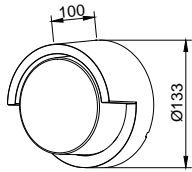

LED Wall Lights

12w

Sensor Compatible:	Yes
Voltage/Frequency:	AC:220-240V,50/60Hz
Luminous Flux:	650lm
IP Rating:	IP65
CRI:	>80
PF:	>0.5
Beam Angle:	128°
Body Type:	PC
Dimension:	169x100mm
Box Qty:	20 Pcs

VT-827-RD

SKU: 8537 - 3000K Warm White 3800157638869
SKU: 8538 - 4000K Day White 3800157638876

VT-827-SQ

SKU: 8539 - 3000K Warm White 3800157638883
SKU: 8540 - 4000K Day White 3800157638890