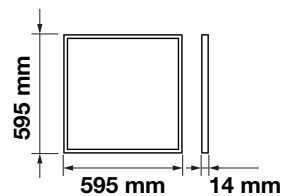

TP(A) POLYCARBONATE MICROPRISMATIC DIFFUSER

SKU: 632 | 3000K WARM WHITE
SKU: 633 | 4000K DAY WHITE
SKU:634 | 6400K WHITE

MODEL	WATTS	LUMENS	BOX QTY.
VT-645	45w	3600	6 pcs

PMMA Diffuser