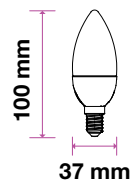

MODEL	WATTS	EQ.WATTS	LUMENS	BASE	SHAPE	BOX QTY.
VT-294D	5.5w	40w	470	E14	Candle	200 pcs
SKU: 859 | 3000K WARM WHITE