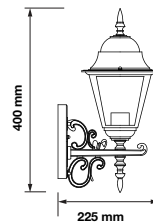

Body Type: Aluminium+Glass

Size: 225x400x148mm

Box Qty: 12 Pcs