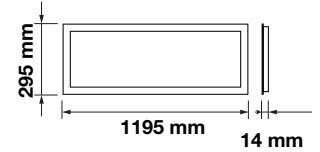

Emergency Pack:	Available
Voltage/Frequency:	AC:220-240V,50/60Hz
Luminous Flux:	3600lm
Beam Angle:	120°

LED Type:	SMD
CRI:	>80
PF:	>0.9
Shape:	Rectangle

Body Type:	Aluminium+PMMA+PS
Dimension:	1195x295x14mm
Box Qty:	6 Pcs