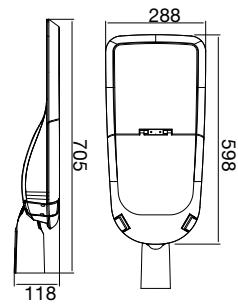

VT-120ST

SKU: 542 | 4000K DAY WHITE

WATTS	LUMENS	BOX QTY.
120w	15600	1 pcs

Available with

SKU: 547