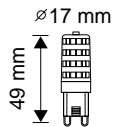

EQ. Watts:	25w
Voltage/Frequency:	AC:220-240V,50Hz
Luminous Flux:	300lm
LED Type:	SMD

CRI:	>80
PF:	>0.5
Base:	G9
Beam Angle:	300°

Body Type:	Plastic
Dimension:	17x49mm
Box Qty:	300 Pcs