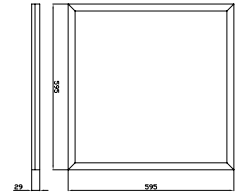

Body Type:	FE+PP
Dimension:	595x595x29mm
Box Qty:	6 Pcs