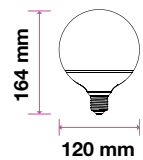

MODEL	WATTS	EQ.WATTS	LUMENS	BASE	SHAPE	BOX QTY.
VT-218	17w	100w	1521	E27	G120	20 pcs
SKU: 225	| 3000K WARM WHITE					
SKU: 226	| 4000K DAY WHITE					
SKU: 227	| 6400K WHITE