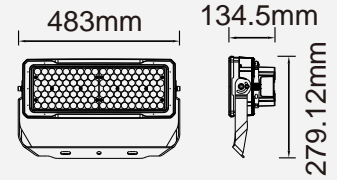

BEAM ANGLE 120°

VT-253D

SKU: 494 | 4000K DAY WHITE
SKU: 500 | 6400K WHITE

WATTS	LUMENS	BOX QTY.	WEIGHT
250w	30000	1 pcs	8KG

BEAM ANGLE 60°

VT-252D

SKU: 495 | 4000K DAY WHITE
SKU: 501 | 6400K WHITE