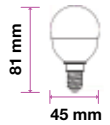

Bulbs-P45-E14-RF

3.5W VT-2234

SKU: 2775 -RGB+3000K 3800157646789
SKU: 2776 -RGB+4000K 3800157646796
SKU: 2777 -RGB+6400K 3800157646802