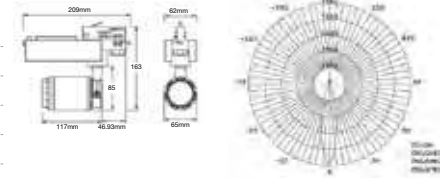

Sensor Compatible:	Yes	Beam Angle:	24°
Voltage/Frequency:	AC:220-240V,50/60Hz	Color of Fixture:	Black+White
Luminous Flux:	800lm	Body Type:	Aluminium
LED Type:	COB	Life span:	30,000 Hours
CRI:	>80	Dimension:	209x65x163mm
PF:	>0.9	Box Qty:	40 Pcs

Tracklights-Black-White Body

25w VT-4528

SKU: 1335 - 3000K Warm White 3800157620635
SKU: 1336 - 4000K Day White 3800157620642
SKU: 1337 - 6000K White 3800157620659