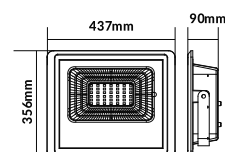

Battery: 25000mAh

Charging Time: 4 Hours

CRI: >70

Voltage/Frequency: DC:10V

Working Time: 8 Hours

Body Type: Aluminium

Luminous Flux: 4200lm

IP Rating: IP65

Dimension: 437x90x356mm

Color of Fixture: Black

Beam Angle: 120°

Box Qty: 2Pcs