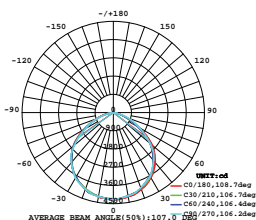

LUMINOUS INTENSITY DISTRIBUTION DIAGRAM