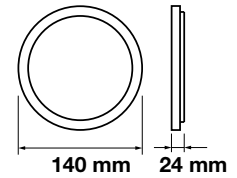

Body Type:	Aluminium
Dimension:	Ø140x24mm
Box Qty:	40 Pcs