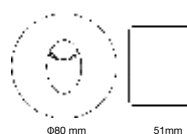

Sensor Compatible: **Yes**

Voltage/Frequency: **AC:100-240V,50/60Hz**

Luminous Flux: **120lm**

LED Type: **COB**

CRI: **>80**

PF: **>0.5**

Beam Angle: **15°**

Body Type: **Aluminium**

Color of Fixture: **White**

Shape: **Round**

Dimension: **Ø80x51mm**

Cutting Size: **Ø62mm**

Box Qty: **100 Pcs**