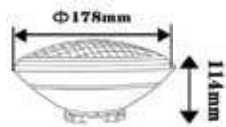

Commercial Type:	PAR56
Voltage/Frequency:	AC/DC:12V,50Hz
Luminous Flux:	1200lm
Beam Angle:	120°
CRI:	>80
IP Rating:	IP68
Body Type:	Glass
Dimension:	178x114mm
Cutting Size:	NA
Box Qty:	12 Pcs