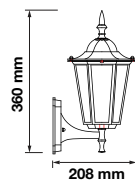

Wall Lamp
VT-749-W

SKU: 7067

3800157616201

Voltage:	AC:220-240V,50Hz
Max.Watts:	40W
IP Rating:	IP44
Holder:	E27
Color of Fixture:	Matt White
Body Type:	Aluminium+Glass
Size:	208x360x170mm
Box Qty:	10 Pcs