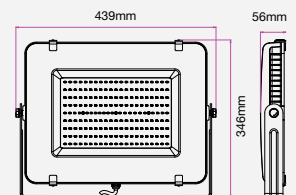

WATTS	LUMENS	BOX QTY.
200w	24000	2 pcs

① METER WIRE