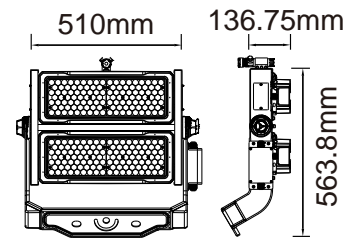

VT-502D

SKU: 497 | 4000K DAY WHITE