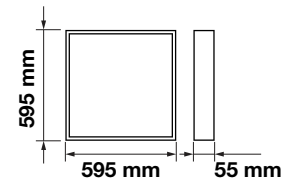

Super **BRIGHT**
160
LUMENS/W

2 IN 1
RECESSED OR SURFACE