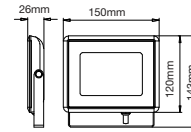

Sensor Compatible: **Yes**
Voltage/Frequency: **AC:220-240V,50Hz**
Color of Fixture: **Black**

CRI: **>70**
PF: **>0.9**
IP Rating: **IP65**
Beam Angle: **110°**

Body Type: **Aluminium**
Dimension: **150x143x26mm**
Box Qty: **20 Pcs**