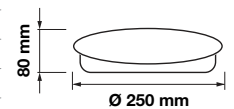

Beam Angle:	120°
Color of Fixture:	White
Body Type:	Metal+PMMA
Shape:	Round
Dimension:	Ø250x80mm
Box Qty:	16 Pcs