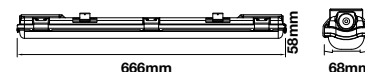

Voltage/Frequency:	AC:200-240V,50/60Hz
Luminous Flux:	850lm
LED Type:	SMD
CRI:	>80

PF:	>0.5
Beam Angle:	120°
Body Type:	Plastic+ABS
On/Off:	>15,000

Life span:	20,000 Hours
Gross weight:	0.70 kg
Dimension:	666x68x58mm
Box Qty:	16pcs