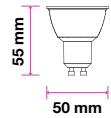

Spotlights-GU10-Lens-38°

5W VT-2165D

SKU: 7428 - 3000K Warm White 3800157636247