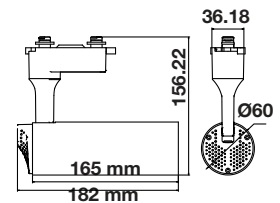

MODEL	WATTS	LUMENS	PF	CRI	BOX QTY.	BEAM ANGLE
VT-430	30w	2100	>0.9	>90	20 pcs	24°

SKU: 941 | 3000K WARM WHITE

SKU: 942 | 4000K DAY WHITE