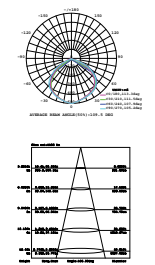

Body Type: Die Cast Aluminium
Dimension: 181x205x57mm
Box Qty: 20 Pcs

LUMINOUS INTENSITY DISTRIBUTION DIAGRAM

PIR-Slimline-White Body

30W VT-4933PIRW

SKU: 5824 - 6400K White 3800157614986

Detection Angle: 120°
Detection Distance: 2-8m
Voltage/Frequency: AC:220-240V,50/60Hz
Luminous Flux: 2550lm

CRI: >70
PF: >0.9
IP Rating: IP44
Beam Angle: 100°