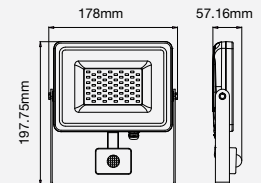

VT-30-S-W

SKU: 457 | 3000K WARM WHITE
SKU: 458 | 4000K DAY WHITE
SKU: 459 | 6400K WHITE

WATTS	LUMENS	BOX QTY.
30w	2400	20 pcs