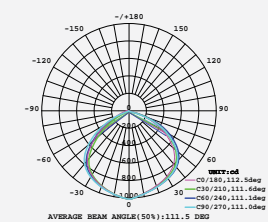

LUMINOUS INTENSITY DISTRIBUTION DIAGRAM