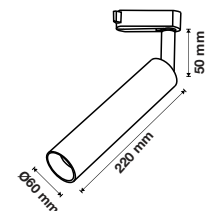

LED TRACKLIGHTS

4 Line Tracklights-Black Body

5 YEAR
WARRANTY*

A complete range of durable 7w to 20w 4-line LED track lights with aluminum body equipped with LED Chip by Samsung. These COB LEDs are also renowned for its high-CRI rating, perfect for retail lighting. Available in a stylish, ebony black finish.

- **COB LED Type**
- **30,000 hrs Lifespan**
- **24° Beam Angle**
- **AC:220-240V,50Hz**
- **High CRI of > 90**
- **Aluminum Body**

MODEL	WATTS	LUMENS	PF	CRI	BOX QTY.	BEAM ANGLE
VT-407-B	7w	420	>0.5	>90	40 pcs	24°

SKU: 353 | 3000K WARM WHITE
SKU: 354 | 4000K DAY WHITE
SKU: 355 | 5000K WHITE

MODEL	WATTS	LUMENS	PF	CRI	BOX QTY.	BEAM ANGLE
VT-415-B	15w	1050	>0.5	>90	40 pcs	24°

SKU: 359 | 3000K WARM WHITE
SKU: 360 | 4000K DAY WHITE
SKU: 361 | 5000K WHITE

MODEL	WATTS	LUMENS	PF	CRI	BOX QTY.	BEAM ANGLE
VT-420-B	20w	1400	>0.9	>90	40 pcs	24°

SKU: 365 | 3000K WARM WHITE
SKU: 366 | 4000K DAY WHITE
SKU: 367 | 5000K WHITE