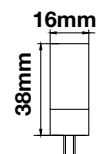

MODEL	WATTS	EQ.WATTS	LUMENS	BASE	BOX QTY.
VT-234	3.2w	30w	385	G4	200 pcs

- SKU: 131 | 3000K WARM WHITE
- SKU: 132 | 4000K DAY WHITE
- SKU: 133 | 6400K WHITE