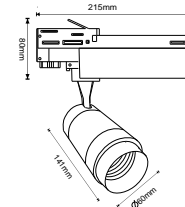

Tracklights-Smart Color Changing

15w VT-7715-W

SKU: 1456 - 3 IN 1 3800157637909

Sensor Compatible:	
Voltage/Frequency:	AC:220-240V,50/60Hz
Luminous Flux:	650
LED Type:	COB
CRI:	>80
PF:	>0.5

CCT AND DIMMING
VIA SMART PHONE APP

CCT Adjustable
2800K/4000K/6000K