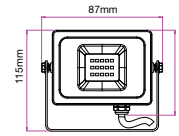

Sensor Compatible:	Yes
Voltage/Frequency:	AC:220-240V,50/60Hz
Luminous Flux:	800lm
Color of Fixture:	White

CRI:	>80
PF:	>0.9
IP Rating:	IP65
Beam Angle:	100°

Body Type:	Die Cast Aluminium
Dimension:	87X115X85mm
Box Qty:	20 Pcs