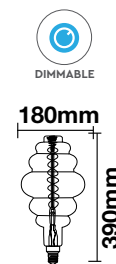

SpecialBulbs

Smoky Filament-S200-E27

8W VT-2188D

SKU: 7465 - 2000K Warm White 3800157637404

EQ. Watts:	30w
Voltage/Frequency:	AC:220-240V,50Hz
Luminous Flux:	350lm
Commercial Type:	S200

LED Type:	Filament
CRI:	>80
PF:	>0.5
Base:	E27

Beam Angle:	340°
Body Type:	Glass
Dimension:	180x390mm
Box Qty:	4 Pcs