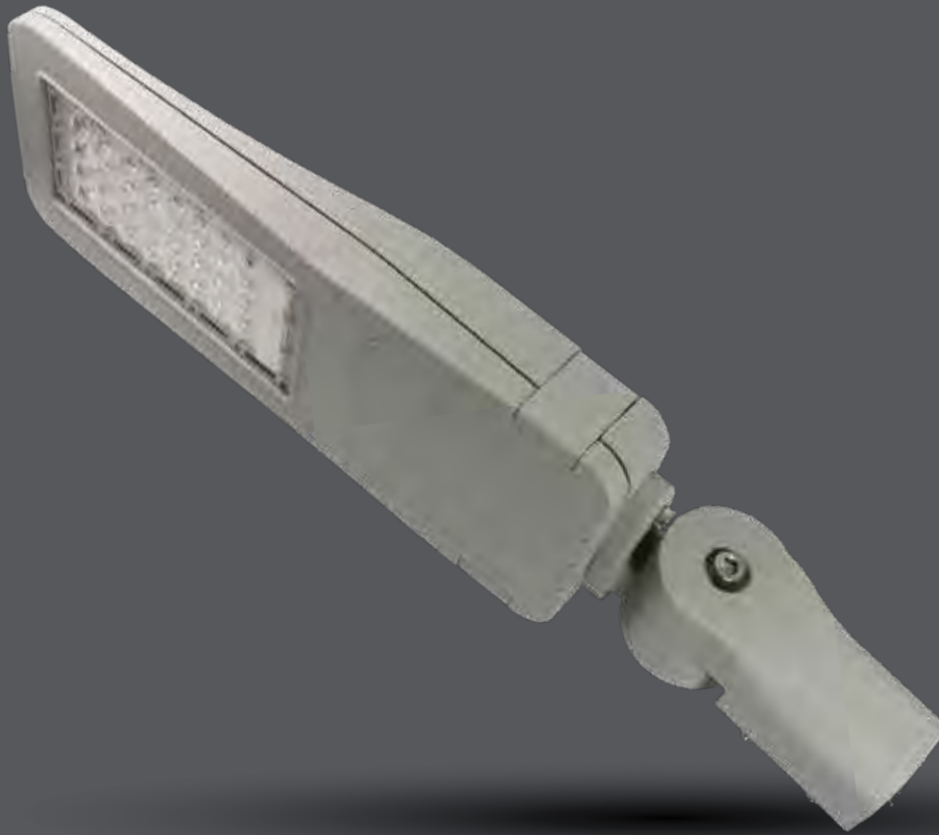

140⁺
LUMENS/WATT

5⁺
YEAR
WARRANTY*

LED STREETLIGHT

Class I, Inventronics Driver Streetlight

The LED Streetlight (Class I Type) offers a high-lumen output and highly efficient performance improved through the industry-leading Inventronics driver. Especially designed for road lighting in highways, general parking areas, and other spaces where a wide-area lighting is required. Available in 50w to 150w.

- **CRI: >70**
- **PF: > 0.9**
- **AC: 90-305V,50Hz**
- **IP65 Rating and strong & durable diecast Aluminium body**
- **30,000-hr lifespan**
- **153x70° Beam Angle**