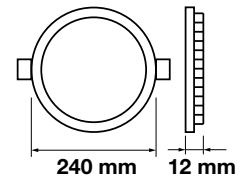

Emergency Pack: **Available**
Voltage/Frequency: **AC:85-265V,50/60Hz**
Luminous Flux: **1800lm**
Beam Angle: **120°**

LED Type: **SMD**
CRI: **>80**
PF: **>0.9**
Shape: **Round**

Body Type: **Aluminium**
Dimension: **Ø240x12mm**
Box Qty: **20 Pcs**