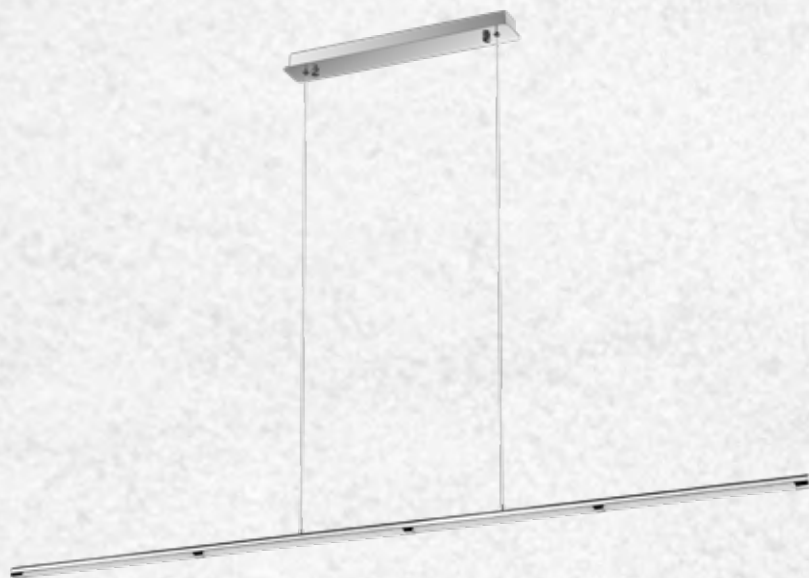

Designer Sleek Pendant-Chrome

36w VT-7036

Built In LED

SKU: 3892 - 4000K Day White

3800157621106

Voltage/Frequency:	AC:220-240V,50Hz
Luminous Flux:	2700lm
LED Type:	SMD
CRI:	>80
PF:	>0.8
Beam Angle:	120°

No. of LED:	180 pcs
Material :	Stainless Steel+Metal+PMMA
Unit GW :	1.82 Kg
Life Span:	20,000 Hours
Size :	1820x55x800mm
Box Qty:	12Pcs

Designer Sleek Chrome Surface Lamp

36w VT-7037

Built In LED

SKU: 3893 - 4000K Day White

3800157621113

Voltage/Frequency:	AC:220-240V,50Hz
Luminous Flux:	2700lm
LED Type:	SMD
CRI:	>80
PF:	>0.8
Beam Angle:	120°

No. of LED:	180 pcs
Material :	Stainless Steel+Metal+PMMA
Unit GW :	2.24 Kg
Life Span:	20,000 Hours
Size :	940x120x60mm
Box Qty:	6Pcs