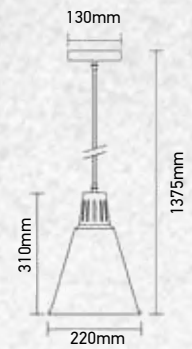

Model:	VT-7520-G
SKU:	3701
EAN:	3800157610742
Size:	220x310x1375mm
Box Qty:	4Pcs
Material:	Aluminium+Sand Finish

Aluminum-Sand finish-White