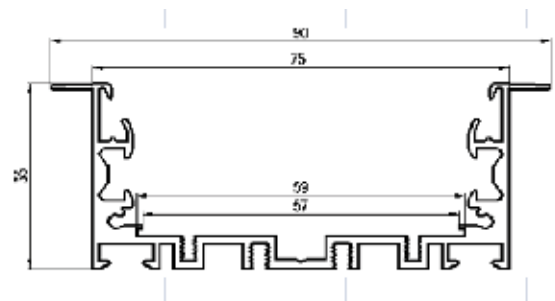

LINKABLE

UP TO 12 METERS TOGETHER

LED RECESSED LINEAR

Our new range of linear lights are also available for recessed installation, complete with necessary accessories for a seamless & continuous lighting system. Perfect replacement for traditional and inefficient linear lighting fixtures with the efficient LED provided by Samsung.

- **30,000 hrs Lifespan**
- **AC:200-240V,50/60Hz**
- **Linkable with connectors**
- **Aluminum Body**

5 YEAR
WARRANTY*

WHITE   **VT-7-42-W**

SKU:382 | 4000K DAY WHITE

WATTS	LUMENS	SIZE
40w	4000	1211x90x35mm