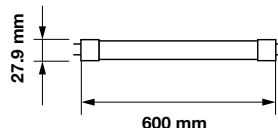

T8-Nano Plastic-Rotatable-High Lumen-60cm

9w VT-6085

SKU: 6299 - 3000K Warm White 3800157617345

5
YEAR
WARRANTY

**Dummy Starter
Included**

ROTATABLE

EQ. Watts:	25w
Voltage/Frequency:	AC:220-240V,50/60Hz
Luminous Flux:	1100lm
LED Type:	SMD
CRI:	>80

PF:	>0.5
Beam Angle:	160°
Body Type:	Nano Plastic
Holder:	G13
Instant start :	0-100% in < 1s

On/Off:	>15,000
Life span:	30,000 Hours
Gross weight:	125g
Dimension:	27.9x600mm
Box Qty:	25 Pcs

T8-Nano Plastic-Rotatable-60cm

10w VT-6072-R

SKU: 6229 - 3000K Warm White 3800157605212
SKU: 6231 - 6400K White 3800157605236

3
YEAR
WARRANTY

**Dummy Starter
Included**

ROTATABLE

EQ. Watts:	18w
Voltage/Frequency:	AC:220-240V,50Hz
Luminous Flux:	850lm
LED Type:	SMD
CRI:	>80

PF:	>0.5
Beam Angle:	160°
Body Type:	Nano Plastic
Holder:	G13
Instant start :	0-100% in < 1s

On/Off:	>15,000
Life span:	20,000 Hours
Gross weight:	125g
Dimension:	27.9x600mm
Box Qty:	25 Pcs

T8-Nano Plastic-60cm

10w VT-6072-NR

SKU: 6392 - 3000K Warm White 3800157625296
SKU: 6393 - 4000K Day White 3800157625302
SKU: 6394 - 6400K White 3800157625319

3
YEAR
WARRANTY

**Dummy Starter
Included**

EQ. Watts:	18w
Voltage/Frequency:	AC:220-240V,50Hz
Luminous Flux:	850lm
LED Type:	SMD
CRI:	>80

PF:	>0.5
Beam Angle:	160°
Body Type:	Nano Plastic
Holder:	G13
Instant start :	0-100% in < 1s

On/Off:	>15,000
Life span:	20,000 Hours
Gross weight:	126.4g
Dimension:	27.9x600mm
Box Qty:	25 Pcs

T8-Nano Plastic-90cm

14w VT-9077

SKU: 6272 - 4000K Day White 3800157615419
SKU: 6262 - 6400K White 3800157612128

3
YEAR
WARRANTY

**Dummy Starter
Included**

EQ. Watts:	25w
Voltage/Frequency:	AC:220-240V,50Hz
Luminous Flux:	1200lm
LED Type:	SMD
CRI:	>80

PF:	>0.5
Beam Angle:	160°
Body Type:	Nano Plastic
Holder:	G13
Instant start :	0-100% in < 1s