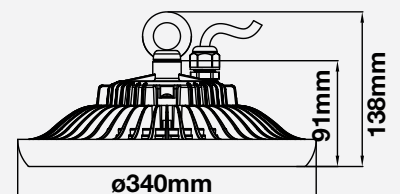

MODEL	WATTS	LUMENS	BEAM ANGLE	BOX QTY.
VT-9-149	150w	12000	120°	2 pcs

SKU: 550 | 4000K DAY WHITE
SKU: 551 | 6400K WHITE