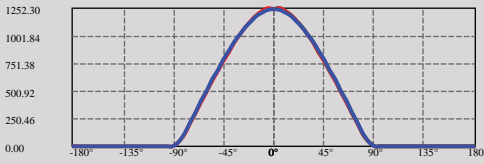

C0(Max): —
C0/C180: —
C90/C270: —
Field angle(10% Imax):C0/180Left:79.2 Right:79.2
:C90/270Left:79.5 Right:79.5
Beam Angle(50% Imax):C0/180Left:53.4 Right:53.4
:C90/270Left:54.1 Right:54.1