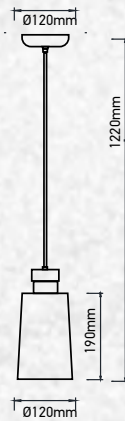

Pendant Light-Gold Lamp Shade

7W VT-7333-G Built In LED

SKU: 3934 - 3000K Warm White 3800157628952
SKU: 3928 - 4000K Day White 3800157626569

Voltage/Frequency:	AC:220-240V,50Hz
Luminous Flux:	400lm
LED Type:	SMD
CRI:	>80
PF:	>0.5
Beam Angle:	120°
No. of LED:	14 pcs
Material :	Metal Finish
Unit GW :	1.4 Kg
Life Span:	30,000 Hours
Size :	Ø120xH190mm
Box Qty:	12Pcs