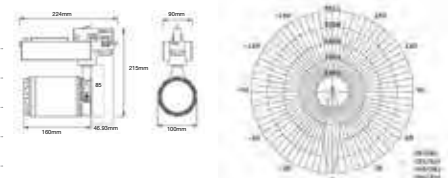

Sensor Compatible:	Yes	Beam Angle:	24°
Voltage/Frequency:	AC:220-240V,50/60Hz	Color of Fixture:	Black+White
Luminous Flux:	2850lm	Body Type:	Aluminium
LED Type:	COB	Life span:	30,000 Hours
CRI:	>80	Dimension:	224x100x215mm
PF:	>0.9	Box Qty:	10 Pcs

Tracklights-CREE COB-15° to 60°

35w VT-4735

SKU: 1357 - 3000K Warm White 3800157625074
SKU: 1358 - 4000K Day White 3800157625081
SKU: 1359 - 6400K White 3800157625098

15° to 60°
Beam Angle
Adjustable by Rotating