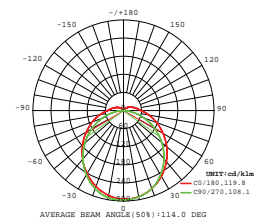

LINEAR MASTER TRUNKING
SKU: 1361 | 4000K DAY WHITE

120° LENS

DIMMABLE