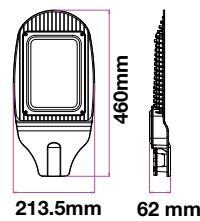

Streetlight-Photo Cell Sensor

50w VT-15052ST

SKU: 5493 - 4000K Day White 3800157623520
SKU: 5494 - 6400K White 3800157623537

PHOTOCELL SENSOR
Auto Turns On At Night
Auto Turns Off At Day Time

IP65 RATING