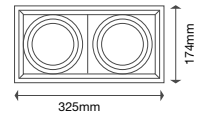

AR111-Accessories

Model No: VT-7222-W
SKU: 3576
Base: 2XAR111
Material: Aluminium
Color of Fixture: White

Dimension: 325x174mm
Cutting Size: 167x305mm.
EAN: 3800157604772
Box Qty: 12 Pcs