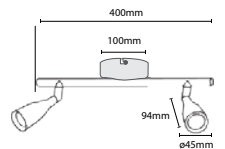

Double Head

9W VT-810-W

SKU: 8266 - 3000K Warm White
SKU: 8268 - 4000K Day White

3800157627160
3800157627184

Sensor Compatible:	Yes
Voltage/Frequency:	AC:220-240V,50/60Hz
Luminous Flux:	720lm
IP Rating:	IP20
CRI:	>80

PF:	>0.5
Beam Angle:	100°
Body Type:	Plastic+Metal
Dimension:	400x100x94mm
Box Qty:	12 Pcs