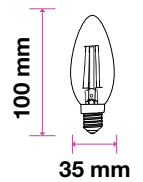

MODEL	WATTS	EQ.WATTS	LUMENS	BASE	SHAPE	BOX QTY.
VT-254	4w	35w	400	E14	Candle	100 pcs

SKU: 272 | 2700K WARM WHITE