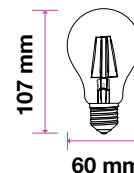

MODEL	WATTS	EQ.WATTS	LUMENS	BASE	SHAPE	BOX QTY.
VT-266	6w	55w	725	E27	A60	50 pcs

SKU: 286 | 2200K WARM WHITE