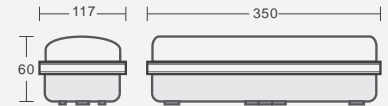

Exit Light - Bulkhead

VT-523-S-24 SKU: 847 - 6000K WHITE

24Hrs
CHARGING TIME

Watts: 3w
Lamp Type: 16 SMD LEDs
Lumens: 140lm
Input Voltage: AC:220-240V,50/60Hz
IP Rating: IP65
Material : PC
Exit Lamp Type: Wall - Bulkhead
Viewing Distance: 22 Meters From One side

Emergency Operation Time: >3 Hours
Battery: Ni-Cd 3.6v, 1500mAh
Recharging Time: 12 Hours
Test Button: Green Light Indicator Test Button
Stickers: 4 Stickers
Legends: 4 Way Legend Available
Mode Of Operation: Maintained
Box Qty: 12pcs