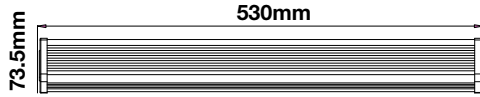

Sensor Compatible: Yes
Voltage/Frequency: AC:220-240V,50Hz
Luminous Flux: 9000lm
LED Type: SMD
CRI: >80

PF: >0.9
Beam Angle: 100°
Body Type: Aluminium
IP Rating: IP54
Dimension: 530x103.5x73.5mm
Box Qty: 10 Pcs