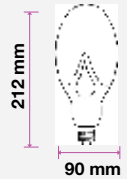

LED BULBS

LED Big Bulb | Lowbay

5 YEAR
WARRANTY*

MODEL	WATTS	LUMENS	BASE	BOX QTY.
VT-240	36w	3960	E27	20 pcs

- SKU: 283 | 3000K WARM WHITE
- SKU: 284 | 4000K DAY WHITE
- SKU: 285 | 6400K WHITE

2 YEAR
WARRANTY*

MODEL	WATTS	LUMENS	BASE	BOX QTY.
VT-260	60w	4800	E40	20 pcs

- SKU: 186 | 3000K WARM WHITE
- SKU: 187 | 4000K DAY WHITE
- SKU: 188 | 6400K WHITE

MODEL	WATTS	LUMENS	BASE	BOX QTY.
VT-85	85w	6800	E40	4 pcs

- SKU: 520 | 4000K DAY WHITE
- SKU: 521 | 6400K WHITE