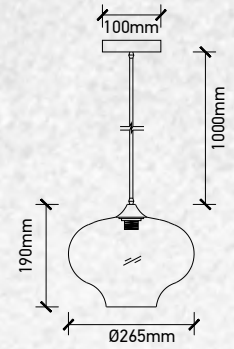

Transparent Glass-Metal Series

Model:	VT-7229
SKU:	3867
EAN:	3800157620772
Size:	265x190x1000mm
Box Qty:	8Pcs
Material:	Glass+Metal