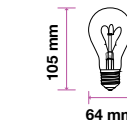

Amber Cover -Filament-A60-E27

3W VT-2063

SKU: 7219 - 2200K Warm White 3800157617277

EQ. Watts:	20w
Voltage/Frequency:	AC:220-240V,50Hz
Luminous Flux:	150lm
Commercial Type:	A60

LED Type:	Filament
CRI:	>80
PF:	>0.4
Base:	E27

Beam Angle:	300°
Body Type:	Glass
Dimension:	60x105mm
Box Qty:	100 Pcs