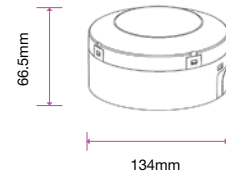

Housing Case-IP65

VT-8021

SKU: 5079 3800157606899

Colour:	White
IP Rating:	IP65
Dimension:	134x66.5mm
Box Qty:	50 Pcs