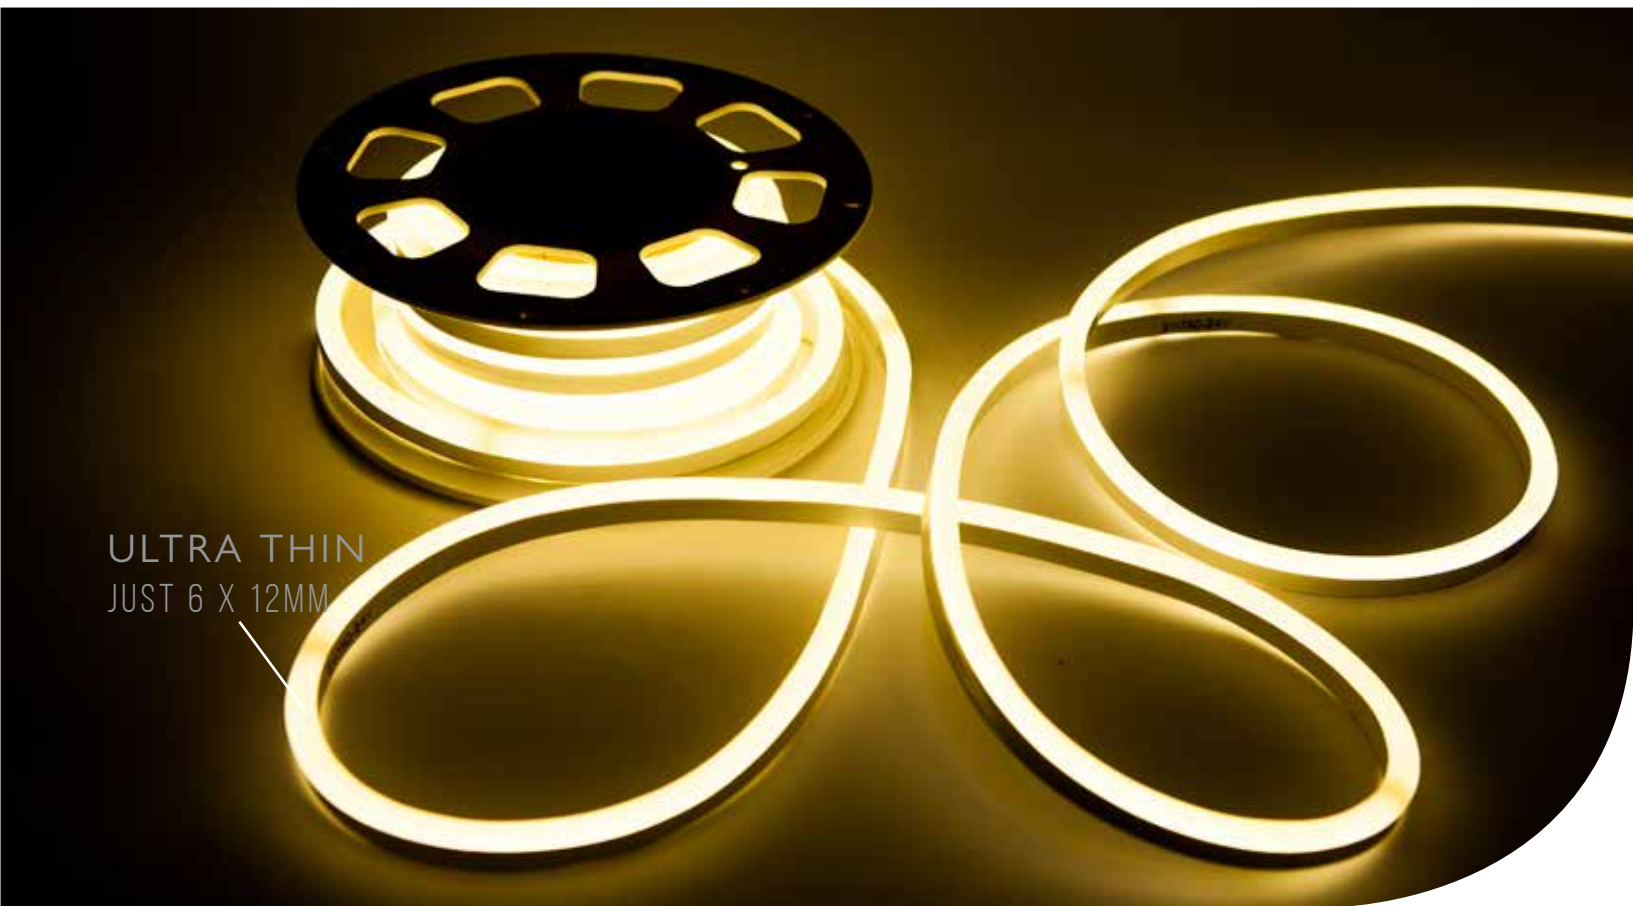

MODEL	WATTS	LUMENS	VOLTAGE	BOX QTY.	SKU: 320 | 3000K WARM WHITE
VT-10-240	15w	1600	DC:24V	80 Packets	SKU: 321 | 4000K DAY WHITE SKU: 322 | 6400K WHITE

MODEL	WATTS	LUMENS	VOLTAGE	BOX QTY.	SKU: 323 | 3000K WARM WHITE
VT-5-120	12w	1200	DC:12V	80 Packets	SKU: 324 | 4000K DAY WHITE SKU: 325 | 6400K WHITE

ULTRA THIN
JUST 6 X 12MM

WATERPROOF LED NEON FLEX

MODEL	WATTS	LUMENS	VOLTAGE	BOX QTY.	SKU: 326 | 3000K WARM WHITE
VT-55	10w	300	DC:12V	40 Packets	SKU:327 | 4000K DAY WHITE SKU:328 | 6400K WHITE