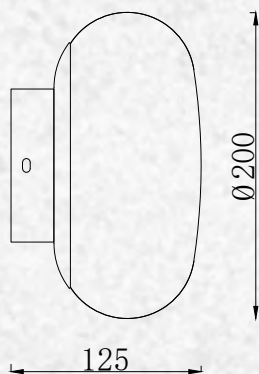

Beam Angle: 120°

No. of LED: 72 pcs

Material: PC + Iron

Unit GW: 1.2 kgs

Life Span: 30,000 Hours

Size: ø200x125mm

Box Qty: 1Pcs