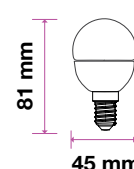

MODEL WATTS EQ.WATTS LUMENS BASE SHAPE BOX QTY.
VT-236 5.5w 40w 470 E14 P45 200 pcs

SKU: 168 | 3000K WARM WHITE
SKU: 169 | 4000K DAY WHITE
SKU: 170 | 6400K WHITE