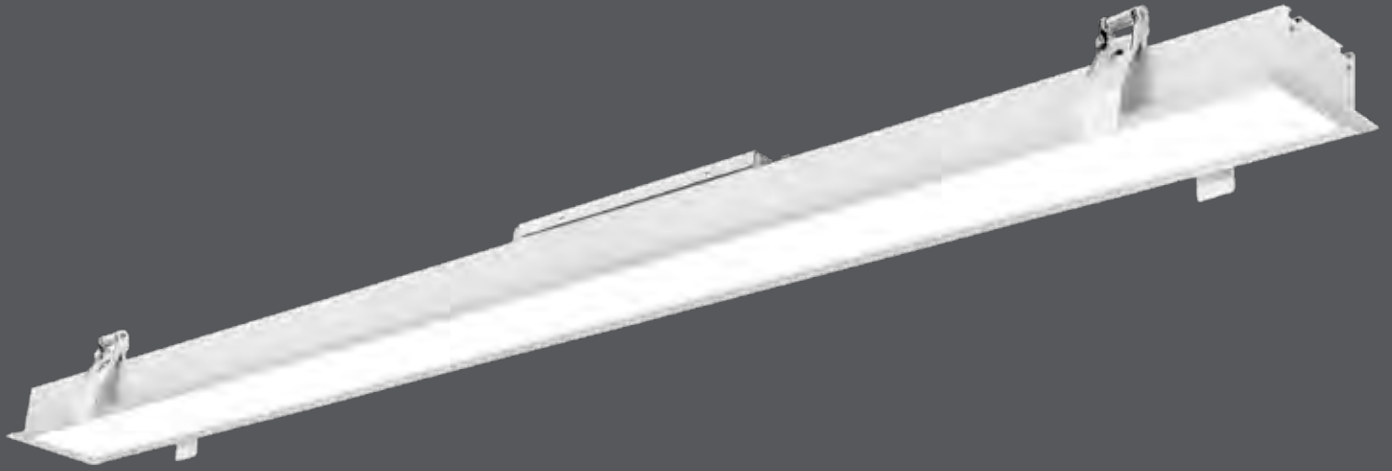

LINKABLE

UP TO 12 METERS TOGETHER

LED RECESSED LINEAR

Our new range of linear lights are also available for recessed installation, complete with necessary accessories for a seamless & continuous lighting system. Perfect replacement for traditional and inefficient linear lighting fixtures with the efficient LED provided by Samsung.

- **30,000 hrs Lifespan**
- **AC:200-240V,50/60Hz**
- **Linkable with connectors**
- **Aluminum Body**

5 YEAR
WARRANTY*

WHITE   **VT-7-42-W**

SKU:382 | 4000K DAY WHITE

WATTS	LUMENS	SIZE
40w	4000	1211x90x35mm