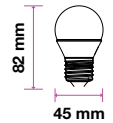

LED Candle Bulbs

5.5W VT-2106

SKU: 7291 - 2700K Warm White 3800157623810
SKU: 7292 - 4000K Day White 3800157623827
SKU: 7293 - 6400K White 3800157623834

EQ. Watts: **40w**
Voltage/Frequency: **AC:220-240V,50Hz**
Luminous Flux: **470lm**
Commercial Type: **Candle**

LED Type: **SMD**
CRI: **>80**
PF: **>0.5**
Base: **E14**

Beam Angle: **200°**
Body Type: **ThermoPlastic**
Dimension: **37x100mm**
Box Qty: **50 Pcs**

LED Bulbs-E14

5.5W VT-2146

SKU: 7355 - 2700K Warm White 3800157628136
SKU: 7356 - 4000K Day White 3800157628143

EQ. Watts: **40w**
Voltage/Frequency: **AC:220-240V,50Hz**
Luminous Flux: **470lm**
Commercial Type: **P45**

LED Type: **SMD**
CRI: **>80**
PF: **>0.5**
Base: **E14**

Beam Angle: **180°**
Body Type: **ThermoPlastic**
Dimension: **45x81mm**
Box Qty: **50 Pcs**

LED Bulbs-E27

5.5W VT-2166

SKU: 7360 - 2700K Warm White 3800157628181
SKU: 7361 - 4000K Day White 3800157628198

EQ. Watts: **40w**
Voltage/Frequency: **AC:220-240V,50Hz**
Luminous Flux: **470lm**
Commercial Type: **G45**

LED Type: **SMD**
CRI: **>80**
PF: **>0.4**
Base: **E27**

Beam Angle: **180°**
Body Type: **ThermoPlastic**
Dimension: **45x82mm**
Box Qty: **50 Pcs**

LED Bulbs-E27

6W VT-2022BP

SKU: 7324 - 2700K Warm White 3800157624602
SKU: 7325 - 4000K Day White 3800157624619
SKU: 7326 - 6400K White 3800157624626

EQ. Watts: **40w**
Voltage/Frequency: **AC:220-240V,50Hz**
Luminous Flux: **470lm**
Commercial Type: **A60**

LED Type: **SMD**
CRI: **>80**
PF: **>0.4**
Base: **E27**

Beam Angle: **200°**
Body Type: **ThermoPlastic**
Dimension: **60x112mm**
Box Qty: **40 Pcs**

LED Bulbs-E27

9W VT-2139

SKU: 7295 - 4000K Day White 3800157623858
SKU: 7296 - 6400K White 3800157623865

EQ. Watts: **60w**
Voltage/Frequency: **AC:220-240V,50Hz**
Luminous Flux: **806lm**
Commercial Type: **A60**

LED Type: **SMD**
CRI: **>80**
PF: **>0.5**
Base: **E27**

Beam Angle: **200°**
Body Type: **ThermoPlastic**
Dimension: **60x112mm**
Box Qty: **25 Pcs**