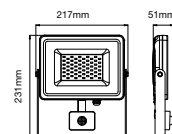

LED PIR Floodlights

V-TAC's LED Floodlights with PIR are sleek and durable, ideal for lighting Driveways, Gardens and Buildings. These high-performance lights emit a Bright and Vibrant Light making it a sustainable replacement for traditional Halogen Floodlights and Metal Halide fixtures.

PIR-Slimline-White Body

20W VT-4922PIRW

SKU: 5806 - 6000K White 3800157614801

Detection Angle: 120°
Detection Distance: 2-8m
Voltage/Frequency: AC:220-240V,50/60Hz
Luminous Flux: 1600lm

CRI: >70
PF: >0.9
IP Rating: IP44
Beam Angle: 100°

Body Type: Die Cast Aluminium
Dimension: 181x205x57mm
Box Qty: 20 Pcs

LUMINOUS INTENSITY DISTRIBUTION DIAGRAM

PIR-Slimline-White Body

30W VT-4933PIRW

SKU: 5824 - 6400K White 3800157614986

Detection Angle: 120°
Detection Distance: 2-8m
Voltage/Frequency: AC:220-240V,50/60Hz
Luminous Flux: 2550lm

CRI: >70
PF: >0.9
IP Rating: IP44
Beam Angle: 100°

Body Type: Die Cast Aluminium
Dimension: 217x231x59mm
Box Qty: 20 Pcs

LUMINOUS INTENSITY DISTRIBUTION DIAGRAM

PIR-Slimline-White Body

30W VT-4830PIRW

SKU: 5752 - 6000K White 3800157608893

Detection Angle: 120°
Detection Distance: 2-8m
Voltage/Frequency: AC:220-240V,50/60Hz
Luminous Flux: 2400lm

CRI: >70
PF: >0.9
IP Rating: IP44
Beam Angle: 100°

Body Type: Die Cast Aluminium
Dimension: 217x231x51mm
Box Qty: 10 Pcs

LUMINOUS INTENSITY DISTRIBUTION DIAGRAM

PIR-Slimline-Black Body

30W VT-4830PIRB

SKU: 5699 - 3000K Warm White 3800157604352

Detection Angle: 120°
Detection Distance: 2-8m
Voltage/Frequency: AC:220-240V,50/60Hz
Luminous Flux: 2400lm

CRI: >70
PF: >0.9
IP Rating: IP44
Beam Angle: 100°

Body Type: Die Cast Aluminium
Dimension: 217x231x51mm
Box Qty: 10 Pcs

LUMINOUS INTENSITY DISTRIBUTION DIAGRAM