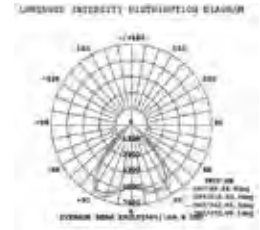

Sensor Compatible:	Yes
Voltage/Frequency:	AC:100-240V,50/60Hz
Luminous Flux:	13000lm
LED Type:	SMD

CRI:	>70
PF:	>0.9
Beam Angle:	120°
Body Type:	Die Cast Aluminium

IP Rating:	IP65
Dimension:	280x165mm
Box Qty:	4 Pcs

5 YEAR WARRANTY*