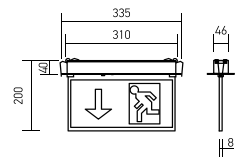

Emergency Operation Time:	>3 Hours
Battery:	Ni-Cd 4.8V,600mAh
Recharging Time:	12 hours
Test Button:	Green Light Indicator Test Button
Stickers:	4 Stickers
Legends:	4 Way Legend Available
Mode Of Operation:	Maintained
Box Qty:	10 Pcs