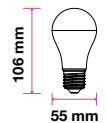

Bulbs-A60-E27

9w VT-2000Y

SKU: 7342 - Yellow 3800157626040

EQ. Watts:	50w
Voltage/Frequency:	AC:220-240V,50Hz
Luminous Flux:	570lm
Commercial Type:	A60

LED Type:	SMD
CRI:	>80
PF:	>0.5
Base:	E27

Beam Angle:	200°
Body Type:	ThermoPlastic
Dimension:	60x112mm
Box Qty:	100 Pcs

Bulbs-A60-E27

9w VT-2000G

SKU: 7343 - Green 3800157626057

EQ. Watts:	30w
Voltage/Frequency:	AC:220-240V,50Hz
Luminous Flux:	310lm
Commercial Type:	A60

LED Type:	SMD
CRI:	>80
PF:	>0.5
Base:	E27

Beam Angle:	200°
Body Type:	ThermoPlastic
Dimension:	60x112mm
Box Qty:	100 Pcs

Bulbs-A60-E27

9w VT-2000B

SKU: 7344 - Blue 3800157626064

EQ. Watts:	15w
Voltage/Frequency:	AC:220-240V,50Hz
Luminous Flux:	120lm
Commercial Type:	A60

LED Type:	SMD
CRI:	>80
PF:	>0.5
Base:	E27

Beam Angle:	200°
Body Type:	ThermoPlastic
Dimension:	60x112mm
Box Qty:	100 Pcs

LED Bulbs-E27

5w VT-2055

SKU: 7266 - 2700K Warm White 3800157622981

EQ. Watts:	35w
Voltage/Frequency:	AC:220-240V,50Hz
Luminous Flux:	420lm
Commercial Type:	A55

LED Type:	SMD
CI:	>80
PF:	>0.5
Base:	E27

Beam Angle:	200°
Body Type:	ThermoPlastic
Dimension:	55x106mm
Box Qty:	30 Pcs