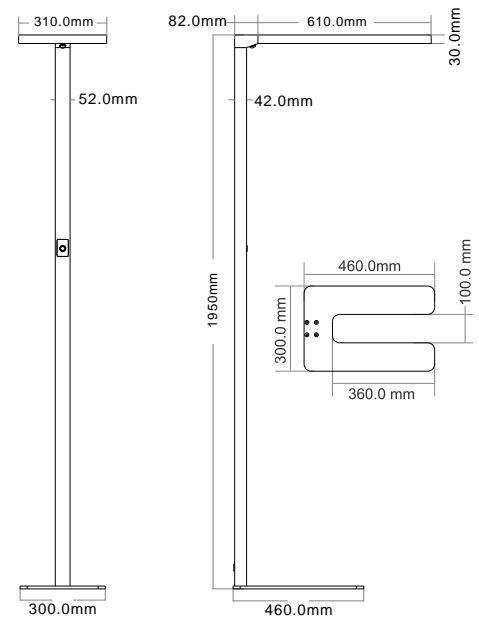

Floor Lamp-Touch Dimming
80w

Silver	VT-8400D-S
SKU: 8521 4000K Day White	3800157638104
White	VT-8400D-W
SKU: 8522 4000K Day White	3800157638111

Voltage/Frequency:	AC:100-240V,50/60Hz
Luminous Flux:	UP:4200/Down:3800
CRI:	>80
PF:	>0.9
Beam Angle:	110°
Color:	Silver
Body Type:	Aluminium Alloy+PC
Dimension:	310x52x1950mm
Box Qty:	1 Pc

UP-DOWN LIGHTS