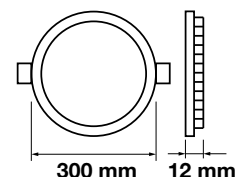

Emergency Pack: **Available**
Voltage/Frequency: **AC:85-265V,50/60Hz**
Luminous Flux: **2400lm**
Beam Angle: **120°**

LED Type: **SMD**
CRI: **>80**
PF: **>0.9**
Shape: **Round**

Body Type: **Aluminium**
Dimension: **Ø300x12mm**
Box Qty: **10 Pcs**