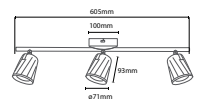

PF:	>0.5
Beam Angle:	100°
Body Type:	Plastic+Metal
Dimension:	605x100x93mm
Box Qty:	12 Pcs