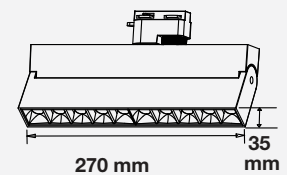

NEW

5 YEAR
WARRANTY*

LED TRACKLIGHTS

Linear Tracklights

Experience true colours through our LED Linear Tracklights efficient set of track lights with CRI >90, UGR<19 and flicker free. The latest LED technology from Samsung, and five years of warranty.

- 30,000 hrs Lifespan
- 30° Beam Angle
- AC:220-240V,50Hz
- Flicker Free
- High CRI of > 90
- Aluminum Body
- UGR<19

UGR<19

MODEL	WATTS	LUMENS	PF	CRI	BOX QTY.	BEAM ANGLE
VT-416-W	12W	960	>0.5	>90	40 pcs	30°

SKU: 20003 | 2700K WARM WHITE
SKU: 20004 | 4000K DAY WHITE

MODEL	WATTS	LUMENS	PF	CRI	BOX QTY.	BEAM ANGLE
VT-431-W	25W	2000	>0.9	>90	20 pcs	30°

SKU: 20009 | 2700K WARM WHITE
SKU: 20010 | 4000K DAY WHITE