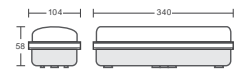

Stickers:	4 Stickers
Legends:	4 Ways Legend Available
Mode Of Operation:	Maintained
Box Qty:	10 Pcs