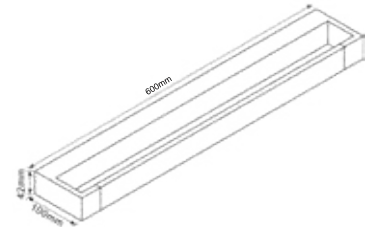

Modern Wall Lights

12w VT-712

Sensor Compatible:	Yes
Voltage/Frequency:	AC:100-240V,50/60Hz
Luminous Flux:	1100lm
IP Rating:	IP20
CRI:	>80

PF:	>0.5
Beam Angle:	360°
Body Type:	Aluminium+Acrylic
Dimension:	260x125x55mm
Box Qty:	20 Pcs