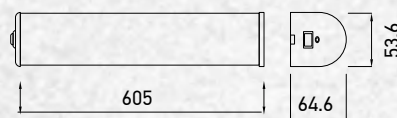

Mirror Movable Wall Lamp Golden

8w VT-7009 Built In LED

SKU: 3983 - 3000K Warm White 3800157637954
SKU: 3901 - 4000K Day white 3800157621861

Voltage/Frequency:	AC:220-240V,50Hz
Luminous Flux:	600lm
LED Type:	SMD
CRI:	>80
PF:	>0.8
Beam Angle:	120°

No. of LED:	40 pcs
Material :	Stainless Steel+Aluminium+PMMA
Unit GW :	0.8 Kg
Life Span:	20,000 Hours
Size :	455x45x190mm
Box Qty:	11Pcs