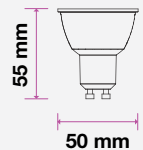

MODEL WATTS EQ.WATTS LUMENS BASE BOX QTY.
VT-277 7w 65w 480 GU10 200 pcs

SKU: 165 | 3000K WARM WHITE
SKU: 166 | 4000K DAY WHITE
SKU: 167 | 6400K WHITE