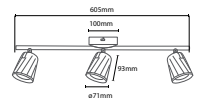

18w

VT-818-W

SKU: 8258 - 3000K Warm White
SKU: 8260 - 4000K Day White

3800157627085
3800157627108

Sensor Compatible:	Yes
Voltage/Frequency:	AC:220-240V,50/60Hz
Luminous Flux:	1440lm
IP Rating:	IP20
CRI:	>80

PF:	>0.5
Beam Angle:	100°
Body Type:	Plastic+Metal
Dimension:	605x100x93mm
Box Qty:	12 Pcs

Triple Head