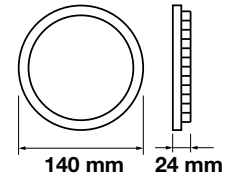

Emergency Pack:	Available
Voltage/Frequency:	AC:85-265V,50/60Hz
Luminous Flux:	1000lm
Beam Angle:	120°

LED Type:	SMD
CRI:	>80
PF:	>0.6
Shape:	Round

Body Type:	Aluminium+Chrome
Dimension:	Ø140x24mm
Box Qty:	40 Pcs