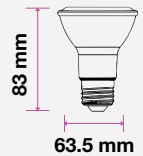

LED PAR BULB

Provide precisely control LED beams of light to any space with V-TAC's improved range of LED PAR bulbs with 40° beam angle. With a significantly longer lifespan and up to 80% lower energy-consumption, our LED PAR series is your cost-efficient replacement for Halogen PAR lamps. Our PAR series offers advanced thermal management features and uses LEDs provided by Samsung.

- Uses IP-protected Samsung LED chip
- 20,000 hrs Lifespan
- 300° Beam Angle
- AC:220-240V,50Hz
- CRI: >80

5 YEAR
WARRANTY*

MODEL	WATTS	EQ.WATTS	LUMENS	BASE	SHAPE	BOX QTY.
VT-220	7w	65w	495	E27	PAR20	100 pcs

- SKU: 147 | 3000K WARM WHITE
- SKU: 148 | 4000K DAY WHITE
- SKU: 149 | 6400K WHITE

MODEL	WATTS	EQ.WATTS	LUMENS	BASE	SHAPE	BOX QTY.
VT-230	11w	95w	825	E27	PAR30	30 pcs

- SKU: 153 | 3000K WARM WHITE
- SKU: 154 | 4000K DAY WHITE
- SKU: 155 | 6400K WHITE

MODEL	WATTS	EQ.WATTS	LUMENS	BASE	SHAPE	BOX QTY.
VT-238	14w	120w	1100	E27	PAR38	30 pcs

- SKU: 150 | 3000K WARM WHITE
- SKU: 151 | 4000K DAY WHITE
- SKU: 152 | 6400K WHITE