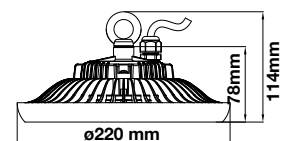

Sensor Compatible:	Yes
Voltage/Frequency:	AC:220-240V,50Hz
Luminous Flux:	4000lm
LED Type:	SMD
CRI:	>70
PF:	>0.9
Beam Angle:	90°
Body Type:	Die Cast Aluminium
IP Rating:	IP44
Dimension:	220x114mm
Box Qty:	8 Pcs

UFO-Highbay-90°

50w VT-9055

SKU: 5560 - 6400K White

3800157621977