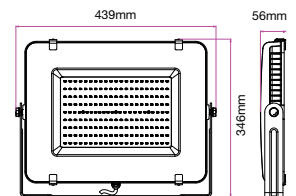

WATTS	LUMENS	BOX QTY.
200w	24000	2 pcs

1 METER WIRE