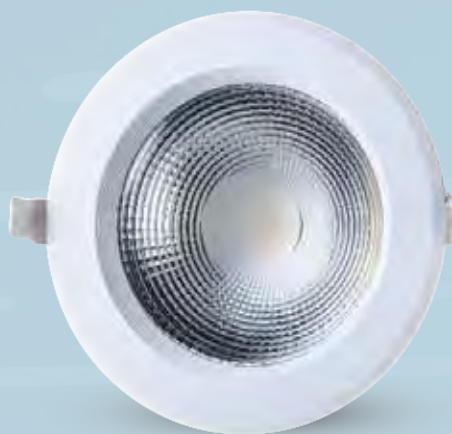

## LED Downlights

Swap outdated CFL Lights with high quality LED Down Lights for long lasting and energy efficient lighting. Choose from a wide range of 3w to 4w variations.