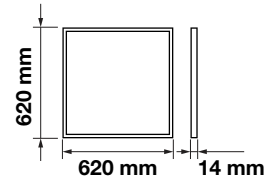

Emergency Pack:	Available
Voltage/Frequency:	AC:200-240V,50/60Hz
Luminous Flux:	3600lm
Beam Angle:	90°

LED Type:	SMD
CRI:	>80
PF:	>0.9
Shape:	Square

Body Type:	Aluminium+PMMA+PP
Dimension:	620x620x13mm
Box Qty:	6 Pcs