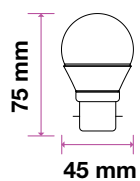

MODEL	WATTS	EQ.WATTS	LUMENS	BASE	SHAPE	BOX QTY.
VT-221	5.5w	40w	470	B22	G45	192 pcs

SKU: 104 | 3000K WARM WHITE

BAYONET

12 PACK
ALSO AVIALABLE