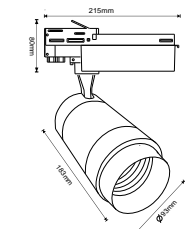

Tracklights-Smart Color Changing

35w VT-7735-B

SKU: 1459 - 3 IN 1 3800157637930

Sensor Compatible:	
Voltage/Frequency:	AC:220-240V,50/60Hz
Luminous Flux:	1950
LED Type:	COB
CRI:	>80
PF:	>0.9

CCT AND DIMMING
VIA SMART PHONE APP

CCT Adjustable
2800K/4000K/6000K