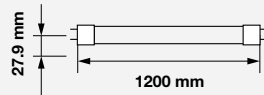

MODEL	WATTS	EQ.WATTS	LUMENS	WEIGHT-KG	BOX QTY.
VT-122	18w	45w	2250	0.1904	25 pcs

SKU: 688 | 3000K WARM WHITE
SKU: 672 | 4000K DAY WHITE
SKU: 673 | 6400K WHITE