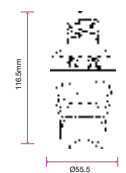

Sensor Type:	Infrared
Colour:	White
Detection Range:	360°
Voltage:	AC:110-240V,50/60Hz
Rated Load:	Max 60W
Detection Distance:	Max. 6m(<24°C)

Ambient Light:	<3-2000LUX(adjustable)
Body Type:	Plastic
IP Rating:	IP20
Dimension:	55.5x116.5mm
Time Delay:	Min. 10sec±3sec, Max. 5min±1min
Box Qty:	50 Pcs