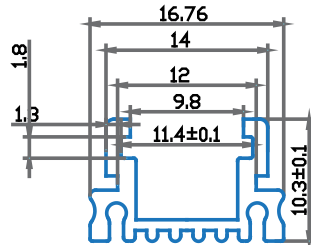

Aluminium Profile-Transparent

Model No:	VT-7101-T
SKU:	9981
Dimension:	16.76x10.3x1000mm
Color of Fixture:	Transparent
EAN:	3800230622129
Box Qty.	100 Pcs