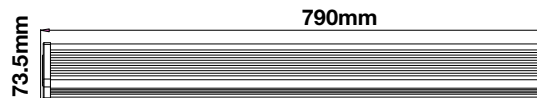

Sensor Compatible: Yes
Voltage/Frequency: AC:220-240V,50Hz
Luminous Flux: 13500lm
LED Type: SMD
CRI: >80

PF: >0.9
Beam Angle: 100°
Body Type: Die Cast Aluminium
IP Rating: IP54
Dimension: 790X103.5X73.5mm
Box Qty: 1 Pcs