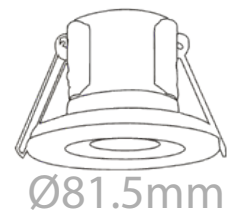

Cutting Size: Ø57mm

MODEL	WATTS	LUMENS	COLOR	BOX QTY.	SKU: 8182 | 3000K WARM WHITE
VT-885-W	5w	500	White	20 pcs	SKU: 8183 | 4000K DAY WHITE SKU: 8184 | 6400K WHITE