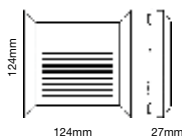

Beam Angle:	55°
Body Type:	PC
Color of Fixture:	White
Shape:	Square
Dimension:	124x124x27mm
Cutting Size:	N/A
Box Qty:	50 Pcs

Step Light-Square-IP65  
2W VT-1152-B

SKU: 1323 - 3000K Warm White 3800157620512  
SKU: 1322 - 4000K Day White 3800157620505