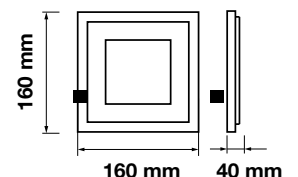

Glass Panel-Square

12W VT-1202G SQ

SKU: 4742 - 3000K Warm White 3800230622914
SKU: 6278 - 4000K Day White 3800157615761
SKU: 4741 - 6400K White 3800230622907

Cutting Size:
120x120mm