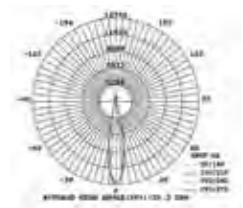

Tracklights-Black Body
15w VT-4615B

SKU: 1301 - 3000K Warm White 3800157619882
SKU: 1302 - 4000K Day White 3800157619899
SKU: 1303 - 6400K White 3800157619905

Sensor Compatible:	Yes	Beam Angle:	24°
Voltage/Frequency:	AC:220-240V,50/60Hz	Color of Fixture:	Black
Luminous Flux:	1350lm	Body Type:	Aluminium
LED Type:	COB	Life span:	30,000 Hours
CRI:	>95	Dimension:	180x97x155mm
PF:	>0.9	Box Qty:	20 Pcs