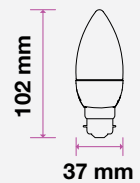

MODEL	WATTS	EQ.WATTS	LUMENS	BASE	SHAPE	BOX QTY.
VT-223	5.5w	40w	470	B22	Candle	192 pcs

SKU: 103 | 3000K WARM WHITE

BAYONET

12 PACK
ALSO AVIALABLE