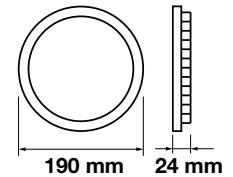

Emergency Pack:	Available
Voltage/Frequency:	AC:85-265V,50/60Hz
Luminous Flux:	1500lm
Beam Angle:	120°

LED Type:	SMD
CRI:	>80
PF:	>0.6
Shape:	Round

Body Type:	Aluminium+Chrome
Dimension:	Ø190x24mm
Box Qty:	20 Pcs