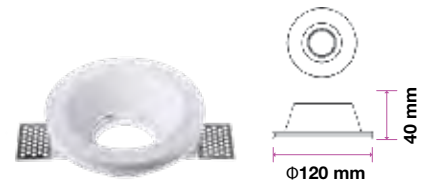

Fitting-Round-GU10

Model No	VT-776RD
SKU:	3640
Base:	GU10
Material:	Gypsum
Shape:	Round
Color of Fixture:	White
Dimension:	Ø120x40mm
Cutting Size:	Ø123mm
EAN:	3800157616348
Box Qty:	24 Pcs