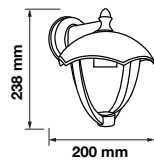

Wall Lamp
VT-731

SKU: 7047 3800157610407

Voltage:	AC:220-240V,50Hz
Max.Watts:	40W
IP Rating:	IP44
Holder:	E27
Color of Fixture:	Black
Body Type:	Aluminium+Glass
Size:	200x238mm
Box Qty:	6 Pcs