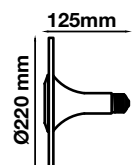

MODEL	WATTS	EQ.WATTS	LUMENS	BASE	BOX QTY.
VT-2318	18w	90w	1200	E27	18 pcs

- SKU: 2784 | 3000K WARM WHITE
- SKU: 2785 | 4000K DAY WHITE
- SKU: 2786 | 6400K WHITE