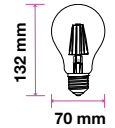

Clear Glass-Filament-A60-B22

5W VT-2035

SKU: 7170 - 2700K Warm White 3800157615464

EQ. Watts:	50w
Voltage/Frequency:	AC:220-240V,50Hz
Luminous Flux:	600lm
Commercial Type:	A60

LED Type:	Filament
CRI:	>80
PF:	>0.5
Base:	B22

Beam Angle:	300°
Body Type:	Glass
Dimension:	60x107mm
Box Qty:	50 Pcs

Clear Glass-Filament-A67-E27

8W VT-1978

SKU: 4407 - 2700K Warm White 3800157606165
SKU: 4408 - 4000K Day White 3800157606172
SKU: 4409 - 6400K White 3800157606189

EQ. Watts:	60w
Voltage/Frequency:	AC:220-240V,50Hz
Luminous Flux:	800lm
Commercial Type:	A67

LED Type:	Filament
CRI:	>80
PF:	>0.5
Base:	E27

Beam Angle:	300°
Body Type:	Glass
Dimension:	67x123mm
Box Qty:	100 Pcs

Clear Glass-Filament-A67-E27

10W VT-1981

SKU: 4410 - 2700K Warm White 3800157606196

EQ. Watts:	75w
Voltage/Frequency:	AC:220-240V,50Hz
Luminous Flux:	1055lm
Commercial Type:	A67

LED Type:	Filament
CRI:	>80
PF:	>0.5
Base:	E27

Beam Angle:	300°
Body Type:	Glass
Dimension:	67x123mm
Box Qty:	50 Pcs

Clear Filament-A70-E27

12.5W VT-2133

SKU: 7460 - 6500K White 3800157637893
SKU: 7458 - 3000K Warm White 3800157637879
SKU: 7459 - 4000K Day White 3800157637886

EQ. Watts:	100w
Voltage/Frequency:	AC:220-240V,50Hz
Luminous Flux:	1550lm
Commercial Type:	A70

LED Type:	Filament
CRI:	>80
PF:	>0.5
Base:	E27

Beam Angle:	330°
Body Type:	Glass
Dimension:	70x132mm
Box Qty:	50 Pcs

NEW

Clear Filament-A67-E27

18W VT-2328

SKU: 2802 - 3000K Warm White 3800157652568

EQ. Watts:	150w
Voltage/Frequency:	AC:220-240V
Luminous Flux:	2520lm
Commercial Type:	A67

LED Type:	Filament
CRI:	80
PF:	0.5
Base:	E27

Beam Angle:	330°
Body Type:	Glass
Dimension:	67x123mm
Box Qty:	50 Pcs