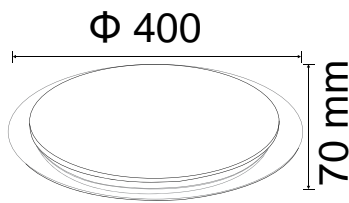

Sensor Compatible:	Yes
Voltage/Frequency:	AC:175-265V,50/60Hz
Luminous Flux:	2800lm
IP Rating:	IP20
CRI:	>80
PF:	>0.6

Beam Angle:	120°
Color of Fixture:	White
Body Type:	PC+Metal
Shape:	Round
Dimension:	D:467x70mm
Box Qty:	10 Pcs