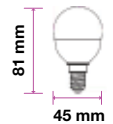

Bulbs-P45-E14
5.5W VT-1880N

SKU: 42501 - 2700K Warm White 3800157624367
SKU: 42511 - 4000K Day White 3800157626408
SKU: 42521 - 6400K White 3800157624374

EQ. Watts:	40w
Voltage/Frequency:	AC:220-240V,50Hz
Luminous Flux:	470lm
Commercial Type:	P45

LED Type:	SMD
CRI:	>80
PF:	>0.5
Base:	E14

Beam Angle:	180°
Body Type:	ThermoPlastic
Dimension:	45x81mm
Box Qty:	200 Pcs

Bulbs-P45-6Pc Pack
5.5W VT-2266

SKU: 2733 - 2700K Warm White 3800157645232
SKU: 2734 - 4000K Day White 3800157645249
SKU: 2735 - 6400K White 3800157645256

EQ. Watts:	40w
Voltage/Frequency:	AC:220-240V,50Hz
Luminous Flux:	470lm
Commercial Type:	P45

LED Type:	SMD
CRI:	>80
PF:	>0.5
Base:	E14

Beam Angle:	180
Body Type:	Thermoplastic
Dimension:	45x81mm
Box Qty:	30 Pcs