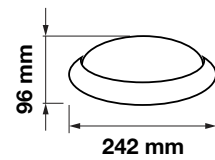

Sensor Compatible:	Yes
Voltage/Frequency:	AC:200-240V,50/60Hz
Luminous Flux:	840lm
IP Rating:	IP54
CRI:	>80
PF:	>0.9

Beam Angle:	110°
Color of Fixture:	White
Body Type:	Plastic CLAD Aluminium
Shape:	Oval
Dimension:	Ø242x96mm
Box Qty:	10 Pcs