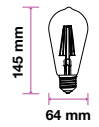

Clear Glass-Filament-ST64-E27

4W VT-2105D

SKU: 7414 - 2700K Warm White 3800157630320

EQ. Watts:	45w
Voltage/Frequency:	AC:220-240V,50Hz
Luminous Flux:	490lm
Commercial Type:	ST64

LED Type:	Filament
CRI:	>80
PF:	>0.4
Base:	E27

Beam Angle:	300°
Body Type:	Glass
Dimension:	64x145mm
Box Qty:	100 Pcs

Clear Glass-Filament-A60-E27

4W VT-1885

SKU: 4259 - 2700K Warm White 3800230627179
SKU: 7119 - 4000K Day White 3800157609951
SKU: 7120 - 6400K White 3800157609968

EQ. Watts:	40w
Voltage/Frequency:	AC:220-240V,50Hz
Luminous Flux:	400lm
Commercial Type:	A60

LED Type:	Filament
CRI:	>80
PF:	>0.4
Base:	E27

Beam Angle:	300°
Body Type:	Glass
Dimension:	60x107mm
Box Qty:	50 Pcs