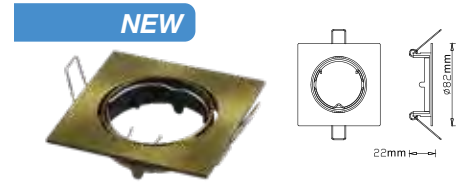

Fitting Square-GU10

Model No	VT-779-SG
SKU:	8581
Base:	GU10
Material:	Zinc alloy
Shape:	Square
Color of Fixture:	Gold
Dimension:	82x82x22mm
Cutting Size:	74mm
EAN:	3800157651868
Box Qty:	100 Pcs