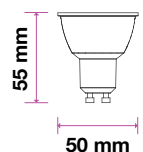

MODEL WATTS EQ.WATTS LUMENS BASE BOX QTY.
VT-291 8w 80w 720 GU10 200 pcs

SKU: 875 | 3000K WARM WHITE
SKU: 876 | 4000K DAY WHITE
SKU: 877 | 6400K WHITE