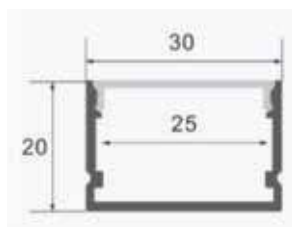

Lighting Flexibility

Elegant Lighting

Easy to Install

**NEW**

with 30 mm wide,  
Perfect for double  
row LED Strip