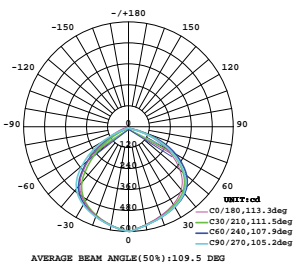

LUMINOUS INTENSITY DISTRIBUTION DIAGRAM

NEW

VT-20-1-B

SKU: 20012 | 4000K DAY WHITE
SKU: 948 | 6400K WHITE

WATTS	LUMENS	BOX QTY.
20w	1600	20 pcs