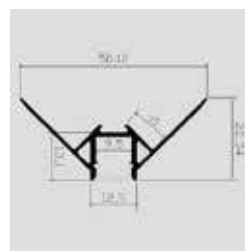

Aluminium Profiles-Milky-Set

Model No:	VT-8103
SKU:	3361
Dimension:	2000mm
Color of Fixture:	Milky
EAN:	3800157637015
Box Qty.	40 Pcs