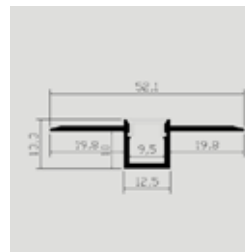

Aluminium Profiles-Milky-Set

Model No:	VT-8102
SKU:	3360
Dimension:	2000mm
Color of Fixture:	Milky
EAN:	3800157637008
Box Qty.	50 pcs