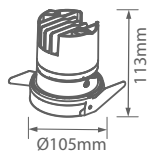

Cutting Size
Ø95mm

Sensor Compatible: Yes
Voltage/Frequency: AC:220-240V,50Hz
Luminous Flux: 100lm
LED Type: COB-CREE
CRI: >95
PF: >0.6

Beam Angle: 0-27°
Body Type: Aluminium
Dimension: Ø105x113mm
Cutting Size: Ø105mm
Box Qty: 12 Pcs

Hotel Downlight-COB

35w VT-2936

SKU: 1477 - 3000K Warm White 3800157644105
SKU: 1478 - 4000K Day White 3800157644112