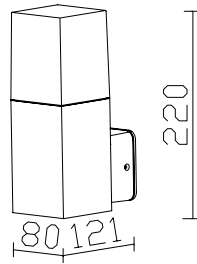

Wall Fittings GU10

VT-7613

SKU: 7563

3800157636360

Voltage: AC:220-240V/50-60HZ

Max.Watts: 35W

IP Rating: IP54

Holder: GU10

Color of Fixture: Black

Body Type: Aluminium body+clear PC diffuser

Size: 121x80x250mm

Box Qty: 6 Pcs