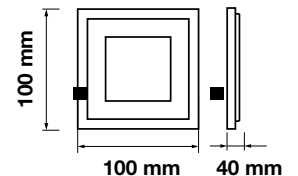

Glass Panel-Square

6W VT-602G SQ

SKU: 4738 - 3000K Warm White 3800230622877
SKU: 6276 - 4000K Day White 3800157615747
SKU: 4737 - 6400K White 3800230622860

Cutting Size:
75x75mm

Emergency Pack: **Available**
Voltage/Frequency: **AC:100-240V,50/60Hz**
Luminous Flux: **420lm**
Beam Angle: **120°**

LED Type: **SMD**
CRI: **>80**
PF: **>0.9**
Shape: **Square**

Body Type: **Aluminium+Glass**
Dimension: **100x100x40mm**
Box Qty: **40 Pcs**