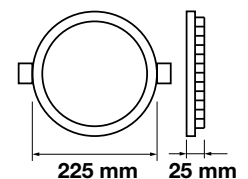

Emergency Pack: Available
Voltage/Frequency: AC:85-265V,50/60Hz
Luminous Flux: 1500lm
Beam Angle: 120°

LED Type: SMD
CRI: >80
PF: >0.5
Shape: Round

Body Type: Aluminium+Satin Nickel
Dimension: Ø225x25mm
Box Qty: 20 Pcs