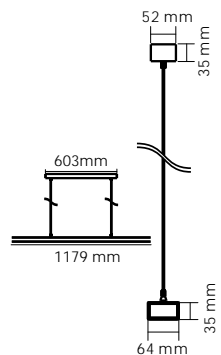

WATTS

UP 30w

DOWN 30w

LUMENS

UP-3300

DOWN-3300

SIZE

1179x64x35mm