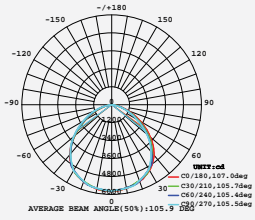

LUMINOUS INTENSITY DISTRIBUTION DIAGRAM