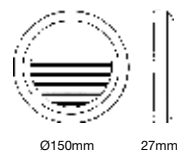

Sensor Compatible:	Yes
Voltage/Frequency:	AC:100-240V,50/60Hz
Luminous Flux:	60lm
LED Type:	SMD
CRI:	>80
PF:	>0.5

Beam Angle:	55°
Body Type:	PC
Color of Fixture:	White
Shape:	Round
Dimension:	150x27mm
Cutting Size:	N/A
Box Qty:	50 Pcs

Step Light-Round-IP65
2W VT-1142-B

SKU: 1317 - 3000K Warm White 3800157620451
SKU: 1316 - 4000K Day White 3800157620444