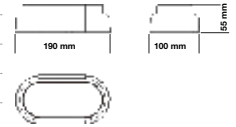

SKU: 1308 - 3000K Warm White 3800157620260
SKU: 1309 - 4500K Day White 3800157620277
SKU: 1310 - 6000K White 3800157620284

Sensor Compatible:	Yes
Voltage/Frequency:	AC:200-240V,50/60Hz
Luminous Flux:	560lm
IP Rating:	IP54
CRI:	>70
PF:	>0.5

Beam Angle:	120°
Color of Fixture:	Black
Body Type:	PC
Shape:	Rectangle
Dimension:	190x100x55mm
Box Qty:	20 Pcs