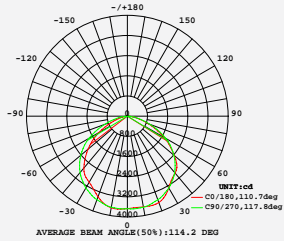

LUMINOUS INTENSITY DISTRIBUTION DIAGRAM