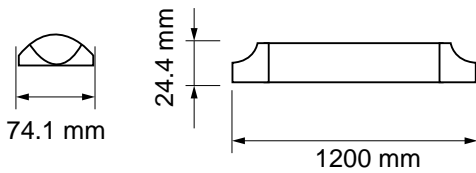

MODEL	WATTS	LUMENS	WEIGHT-KG	BOX QTY.
VT-8-50	50w	6000	1.00	10 pcs

SKU: 668 | 4000K DAY WHITE
SKU: 669 | 6400K WHITE