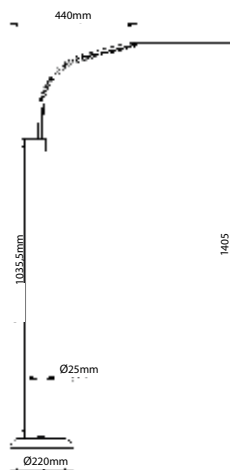

Table Lamps+Speaker

2*3W VT-6211

Voltage/Frequency:	DC:5V
Working Time:	2-3 Hours
Battery Type:	Lithium 1800mAh
Charging Time:	3 Hours
Dimension:	Ø92x218mm
Box Qty:	12 Pcs

- LED wireless speaker with Bluetooth technology
- Output of 2x3W
- Dancing RGB colorful lights
- Soft rubber finish with touch buttons
- USB & TF card slot
- Built in 3.5mm Aux input
- Rechargeable Lithium battery
- Battery capacity 1800 mAh

Floor Lamp

7W VT-7700

- SKU White: 8507 - 4000K Day White 3800157620406
- SKU Black: 8508 - 4000K Day White 3800157620413

Built In **LED**

Voltage/Frequency:	AC:100-240V,50/60Hz
Luminous Flux:	420lm
CRI:	>80
PF:	>0.5
Beam Angle:	120°
Body Type:	ABS+Metal
Dimension:	Ø220x440x1405mm
Box Qty:	3 Pcs