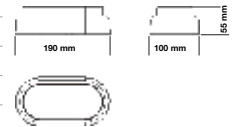

SKU: 1311 - 3000K Warm White 3800157620291
SKU: 1312 - 4000K Day White 3800157620307
SKU: 1313 - 6000K White 3800157620314

Sensor Compatible:	Yes
Voltage/Frequency:	AC:200-240V,50/60Hz
Luminous Flux:	560lm
IP Rating:	IP54
CRI:	>70
PF:	>0.5

Beam Angle:	120°
Color of Fixture:	White
Body Type:	PC
Shape:	Rectangle
Dimension:	190x100x55mm
Box Qty:	20 Pcs