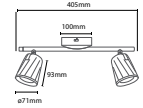

12w

VT-812-W

SKU: 8254 - 3000K Warm White
SKU: 8256 - 4000K Day White

3800157627047
3800157627061

Sensor Compatible:	Yes
Voltage/Frequency:	AC:220-240V,50/60Hz
Luminous Flux:	960lm
IP Rating:	IP20
CRI:	>80

PF:	>0.5
Beam Angle:	100°
Body Type:	Plastic+Metal
Dimension:	405x100x93mm
Box Qty:	12 Pcs

Double Head