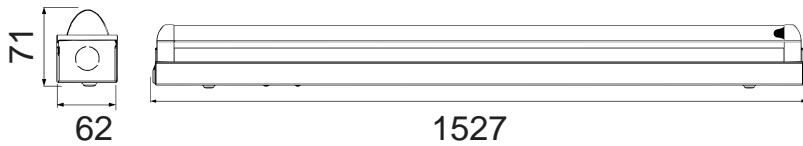

MODEL	WATTS	LUMENS	WEIGHT-KG	BOX QTY.
VT-8-53	50w	5000	2.06	10 pcs

SKU: 518 | 3IN1