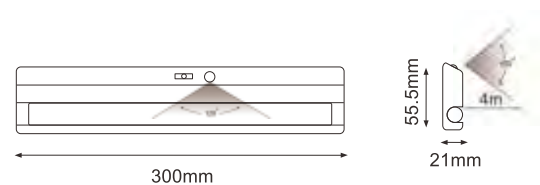

VT-81

SKU: 814 | 4000K DAY WHITE

WATTS	LUMENS	BOX QTY.
1.5w	135	50 pcs

4xAA (Battery not included)