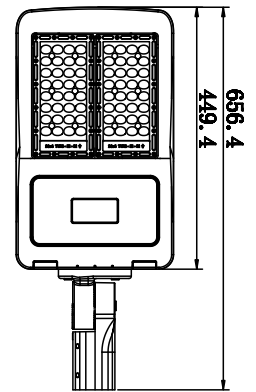

NEW

140
Lumen/W

VT-153ST

SKU: 955 | 5700K WHITE

WATTS	LUMENS	BOX QTY.
150w	21000	1 pcs

INVENTRONICS
DRIVER