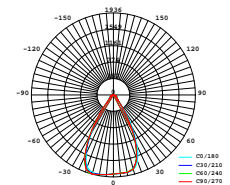

Tracklights-Smart Color Changing

35w VT-7735-W

SKU: 1458 - 3 IN 1 3800157637923

Sensor Compatible:	
Voltage/Frequency:	AC:220-240V,50/60Hz
Luminous Flux:	2350
LED Type:	COB
CRI:	>80
PF:	>0.9

CCT AND DIMMING
VIA SMART PHONE APP

CCT Adjustable
2800K/4000K/6000K