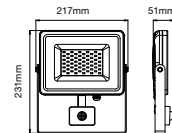

LED PIR Floodlights

V-TAC's LED Floodlights with PIR are sleek and durable, ideal for lighting Driveways, Gardens and Buildings. These high-performance lights emit a Bright and Vibrant Light making it a sustainable replacement for traditional Halogen Floodlights and Metal Halide fixtures.

PIR-Slimline-White Body

20W VT-4922PIRW

SKU: 5806 - 6000K White 3800157614801

Detection Angle: 120°
Detection Distance: 2-8m
Voltage/Frequency: AC:220-240V,50/60Hz
Luminous Flux: 1600lm

CRI: >70
PF: >0.9
IP Rating: IP44
Beam Angle: 100°

Body Type: Die Cast Aluminium
Dimension: 181x205x57mm
Box Qty: 20 Pcs

LUMINOUS INTENSITY DISTRIBUTION DIAGRAM

PIR-Slimline-White Body

30W VT-4933PIRW

SKU: 5824 - 6400K White 3800157614986

Detection Angle: 120°
Detection Distance: 2-8m
Voltage/Frequency: AC:220-240V,50/60Hz
Luminous Flux: 2550lm

CRI: >70
PF: >0.9
IP Rating: IP44
Beam Angle: 100°

Body Type: Die Cast Aluminium
Dimension: 217x231x59mm
Box Qty: 20 Pcs

LUMINOUS INTENSITY DISTRIBUTION DIAGRAM

PIR-Slimline-White Body

30W VT-4830PIRW

SKU: 5752 - 6000K White 3800157608893

Detection Angle: 120°
Detection Distance: 2-8m
Voltage/Frequency: AC:220-240V,50/60Hz
Luminous Flux: 2400lm

CRI: >70
PF: >0.9
IP Rating: IP44
Beam Angle: 100°

Body Type: Die Cast Aluminium
Dimension: 217x231x51mm
Box Qty: 10 Pcs

LUMINOUS INTENSITY DISTRIBUTION DIAGRAM

PIR-Slimline-Black Body

30W VT-4830PIRB

SKU: 5699 - 3000K Warm White 3800157604352

Detection Angle: 120°
Detection Distance: 2-8m
Voltage/Frequency: AC:220-240V,50/60Hz
Luminous Flux: 2400lm

CRI: >70
PF: >0.9
IP Rating: IP44
Beam Angle: 100°

Body Type: Die Cast Aluminium
Dimension: 217x231x51mm
Box Qty: 10 Pcs

LUMINOUS INTENSITY DISTRIBUTION DIAGRAM