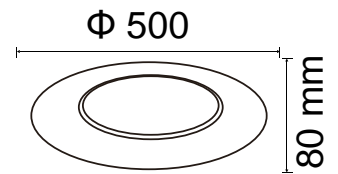

Beam Angle:	180°
Color of Fixture:	White
Body Type:	PC+Metal
Shape:	Round
Dimension:	D:500x65mm
Box Qty:	10 Pcs