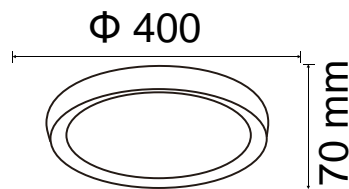

Domelight-Remote Control-CCT Changeable

40w VT-8402

SKU:1476-3IN1

3800157643573

Sensor Compatible:	Yes
Voltage/Frequency:	AC:200-240V,50/60Hz
Luminous Flux:	2200lm
IP Rating:	IP20
CRI:	>80
PF:	>0.6

Beam Angle:	180°
Color of Fixture:	White
Body Type:	PC+Metal
Shape:	Round
Dimension:	D:400x60mm
Box Qty:	10 Pcs