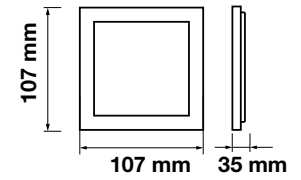

Body Type:	Aluminium
Dimension:	107x107x35mm
Box Qty:	40 Pcs