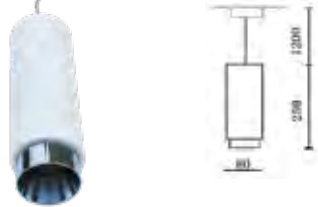

Fitting-Pendant Metal-1XGU10

Model No	VT-864-CH
SKU:	3129
Base:	GU10
Material:	Gypsum with metal
Shape:	Round
Color of Fxture:	White+Chrome
Dimension:	ø250x80mm
Cutting Size:	N/A
EAN:	3800157634540
Box Qty:	9 pcs