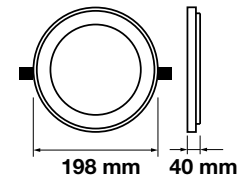

Emergency Pack: **Available**
Voltage/Frequency: **AC:100-240V,50/60Hz**
Luminous Flux: **1260lm**
Beam Angle: **120°**

LED Type: **SMD**
CRI: **>80**
PF: **>0.9**
Shape: **Round**

Body Type: **Aluminium+Glass**
Dimension: **Ø198x40mm**
Box Qty: **20 Pcs**