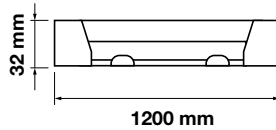

Wall Fitting-120cm

20w VT-8121

SKU: 5074 - 3000K Warm White 3800157606776
SKU: 5075 - 4500K Day White 3800157606783
SKU: 5076 - 6000K White 3800157606790