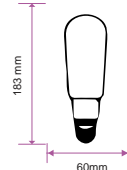

LED Type: SMD

CRI: >80

PF: >0.5

Base: E27

Beam Angle: 300°

Body Type: Glass

Dimension: Ø60x183mm

Box Qty: 35 Pcs