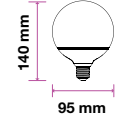

EQ. Watts:	60w
Voltage/Frequency:	AC:220-240V,50Hz
Luminous Flux:	810lm
Commercial Type:	G95

LED Type:	SMD
CRI:	>80
PF:	>0.5
Base:	E27

Beam Angle:	200°
Body Type:	ThermoPlastic
Dimension:	95x140mm
Box Qty:	12 Pcs