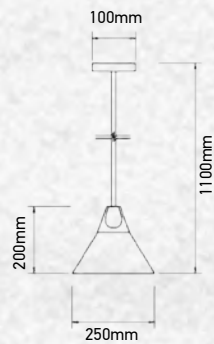

Modern Wooden Top-White

Model:	VT-7425-WH
SKU:	3756
EAN:	3800157611299
Size:	250x200x1100mm
Box Qty:	8Pcs
Material:	Aluminium+Wooden Top