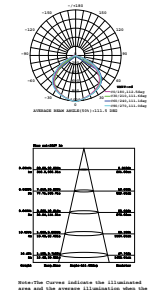

Body Type: Die Cast Aluminium
Dimension: 217x231x59mm
Box Qty: 20 Pcs

LUMINOUS INTENSITY DISTRIBUTION DIAGRAM

PIR-Slimline-White Body

30W VT-4830PIRW

SKU: 5752 - 6000K White 3800157608893

Detection Angle: 120°
Detection Distance: 2-8m
Voltage/Frequency: AC:220-240V,50/60Hz
Luminous Flux: 2400lm

CRI: >70
PF: >0.9
IP Rating: IP44
Beam Angle: 100°