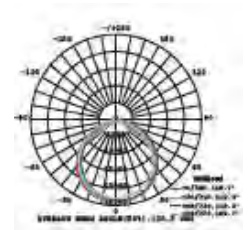

Sensor Compatible:	Yes
Voltage/Frequency:	AC:90-295V,50Hz
Luminous Flux:	65000lm
LED Type:	SMD

CRI:	>80
PF:	>0.9
Beam Angle:	120°
Body Type:	Die Cast Aluminium

IP Rating:	IP65
Dimension:	Ø360
Box Qty:	1 Pcs

5 YEAR WARRANTY*