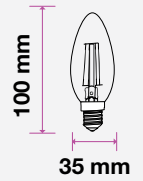

MODEL	WATTS	EQ.WATTS	LUMENS	BASE	SHAPE	BOX QTY.
VT-254D	4w	30w	350	E14	Candle	100 pcs

SKU: 278 | 2700K WARM WHITE