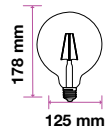

5W VT-2085

SKU: 7216 - 2200K Warm White 3800157617246

EQ. Watts:	30w
Voltage/Frequency:	AC:220-240V,50/60Hz
Luminous Flux:	300lm
Commercial Type:	G125

LED Type:	Filament
CRI:	>80
PF:	>0.5
Base:	E27

Beam Angle:	300°
Body Type:	Glass
Dimension:	125x175mm
Box Qty:	20 Pcs

5W VT-2085D

SKU: 7415 - 2200K Warm White 3800157631990

EQ. Watts:	30w
Voltage/Frequency:	AC:220-240V,50/60Hz
Luminous Flux:	300lm
Commercial Type:	G125

LED Type:	Filament
CRI:	>80
PF:	>0.5
Base:	E27

Beam Angle:	300°
Body Type:	Glass
Dimension:	125x175mm
Box Qty:	20 Pcs

6W VT-2126

SKU: 7328 - 2200K Warm White 3800157624725

EQ. Watts:	55w
Voltage/Frequency:	AC:220-240V,50Hz
Luminous Flux:	480lm
Commercial Type:	G125

LED Type:	Filament
CRI:	>70
PF:	>0.5
Base:	E27

Beam Angle:	300°
Body Type:	Glass
Dimension:	125x175mm
Box Qty:	100 Pcs

8W VT-2018D

SKU: 7155 - 2200K Warm White 3800157612203

EQ. Watts:	60w
Voltage/Frequency:	AC:220-240V,50/60Hz
Luminous Flux:	700lm
Commercial Type:	G125

LED Type:	Filament
CRI:	>80
PF:	>0.7
Base:	E27

Beam Angle:	300°
Body Type:	Glass
Dimension:	125x177mm
Box Qty:	12 Pcs

12.5W VT-2153

SKU: 7456 - 2200K Warm White 3800157637855

EQ. Watts:	85w
Voltage/Frequency:	AC:220-240V,50Hz
Luminous Flux:	1240lm
Commercial Type:	G125

LED Type:	Filament
CRI:	>80
PF:	>0.5
Base:	E27

Beam Angle:	330°
Body Type:	Glass
Dimension:	125x178mm
Box Qty:	25 Pcs