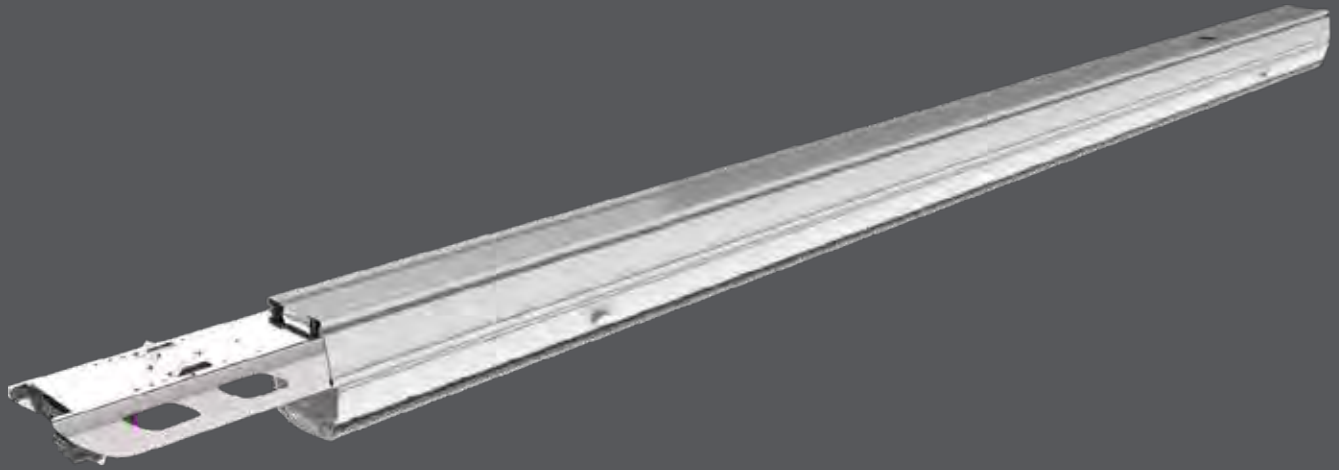

MODEL	WATTS	CRI	LUMENS	PF	SIZE
VT-4550D	50w	>80	8000	>0.9	1500mm

LINEAR FOLLOW TRUNKING
SKU: 1363 | 4000K DAY WHITE