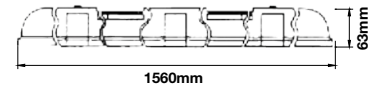

Voltage/Frequency:	AC:200-240V,50/60Hz
Luminous Flux:	4000lm
LED Type:	SMD
CRI:	>80

PF:	>0.9
Beam Angle:	120°
Body Type:	Plastic+ABS
On/Off:	>10,000

Life span:	30,000 Hours
Gross weight:	1.65 kg
Dimension:	1560x112x63mm
Box Qty:	10 Pcs