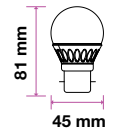

EQ. Watts: **50w**
Voltage/Frequency: **AC:220-240V,50Hz**
Luminous Flux: **470lm**
Commercial Type: **G45**

LED Type: **SMD**
CRI: **>80**
PF: **>0.7**
Base: **B22**

Beam Angle: **200°**
Body Type: **ThermoPlastic**
Dimension: **45x81mm**
Box Qty: **100 Pcs**

Bulbs-G45-B22
6W VT-1973

SKU: 4441 - 2700K Warm White 3800157607674

EQ. Watts: **40w**
Voltage/Frequency: **AC:220-240V,50Hz**
Luminous Flux: **470lm**
Commercial Type: **G45**

LED Type: **SMD**
CRI: **>80**
PF: **>0.5**
Base: **B22**

Beam Angle: **180°**
Body Type: **ThermoPlastic**
Dimension: **45x80mm**
Box Qty: **100 Pcs**