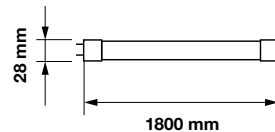

T8-Aluminium Plastic-180cm

40w VT-1840

SKU: 6251 - 4500K Day White 3800157607841
SKU: 6250 - 6000K White 3800157607834

EQ. Watts:	80w
Voltage/Frequency:	AC:85-265V,50/60Hz
Luminous Flux:	3800lm
LED Type:	SMD
CRI:	>80

PF:	>0.9
Beam Angle:	120°
Body Type:	Aluminium+PC
Holder:	G13
Instant start :	0-100% in < 1s

On/Off:	>15,000
Life span:	20,000 Hours
Gross weight:	800g
Dimension:	28x1800mm
Box Qty:	25 Pcs