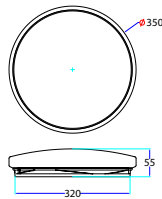

Beam Angle: **120°**  
Color of Fixture: **White**  
Body Type: **Plastic**  
Shape: **Round**  
Dimension: **Ø310x55mm**  
Box Qty: **5 Pcs**

Smart Domelight-CCT Changeable by Switch

**24w VT-8424-M**

SKU: 7607 - 3IN1 3800157652223