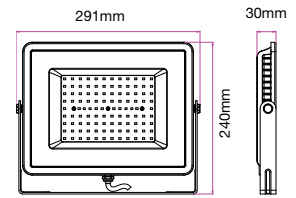

WATTS	LUMENS	BOX QTY.
100w	12000	4 pcs

1 METER WIRE