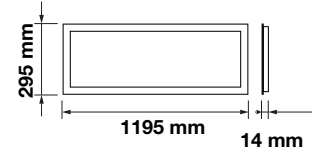

Emergency Pack:	Available
Voltage/Frequency:	AC:220-240V,50/60Hz
Luminous Flux:	5400lm
Beam Angle:	120°

LED Type:	SMD
CRI:	>80
PF:	>0.9
Shape:	Rectangle

Body Type:	Aluminium+PMMA+PS
Dimension:	1195x295x14mm
Box Qty:	6 Pcs