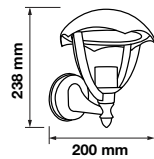

Wall Lamp
VT-730

SKU: 7046 3800157610391

Voltage:	AC:220-240V,50Hz
Max.Watts:	40W
IP Rating:	IP44
Holder:	E27
Color of Fixture:	Black
Body Type:	Aluminium+Glass
Size:	200x238mm
Box Qty:	6 Pcs