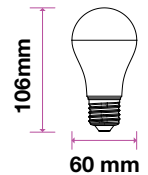

MODEL	WATTS	EQ.WATTS	LUMENS	BASE	SHAPE	BOX QTY.
VT-212	11w	75w	1055	E27	A60	100 pcs

SKU: 231 | 3000K WARM WHITE
SKU: 232 | 4000K DAY WHITE
SKU: 233 | 6400K WHITE