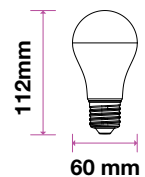

MODEL	WATTS	EQ.WATTS	LUMENS	BASE	SHAPE	BOX QTY.
VT-285	8.5w	75w	1055	E27	A60	100 pcs

- SKU: 252 | 3000K WARM WHITE
- SKU: 253 | 4000K DAY WHITE
- SKU: 254 | 6400K WHITE