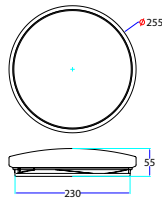

Sensor Compatible: **Yes**
Voltage/Frequency: **AC:175-265V,50/60Hz**
Luminous Flux: **720lm**
IP Rating: **IP20**
CRI: **>80**
PF: **>0.5**

Beam Angle: **120°**
Color of Fixture: **White**
Body Type: **Plastic**
Shape: **Round**
Dimension: **Ø255x55mm**
Box Qty: **5 Pcs**

Smart Domelight-CCT Changeable by Switch

18w VT-8418-M

SKU: 7605 - 3IN1 3800157652209