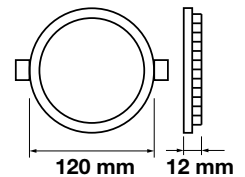

Emergency Pack:	Available	LED Type:	SMD	Body Type:	Aluminium
Voltage/Frequency:	AC:85-265V,50/60Hz	CRI:	>80	Dimension:	Ø120x12mm
Luminous Flux:	420lm	PF:	>0.5	Box Qty:	40 Pcs
Beam Angle:	120°	Shape:	Round