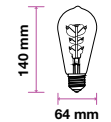

Amber Cover -Filament-ST64-B22

4W VT-2145

SKU: 7421 - 2200K Warm White 3800157633093

EQ. Watts:	30w
Voltage/Frequency:	AC:220-240V,50Hz
Luminous Flux:	350lm
Commercial Type:	ST64

LED Type:	Filament
CRI:	>80
PF:	>0.5
Base:	B22

Beam Angle:	300°
Body Type:	Glass
Dimension:	64x138mm
Box Qty:	100 Pcs

Bayonet Holder