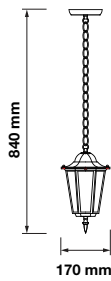

Ceiling Lamp
VT-752-B

SKU: 7072   3800157616256

Voltage:	AC:220-240V,50Hz
Max.Watts:	40W
IP Rating:	IP44
Holder:	E27
Color of Fixture:	Matt Black
Body Type:	Aluminium+Glass
Size:	170x840mm
Box Qty:	10 Pcs