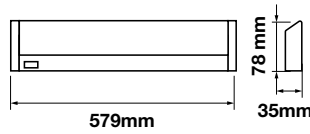

Cabinet Fitting

10w VT-8112

SKU: 5068 - 3000K Warm White 3800157606714
SKU: 5069 - 4500K Day White 3800157606721
SKU: 5070 - 6000K White 3800157606738