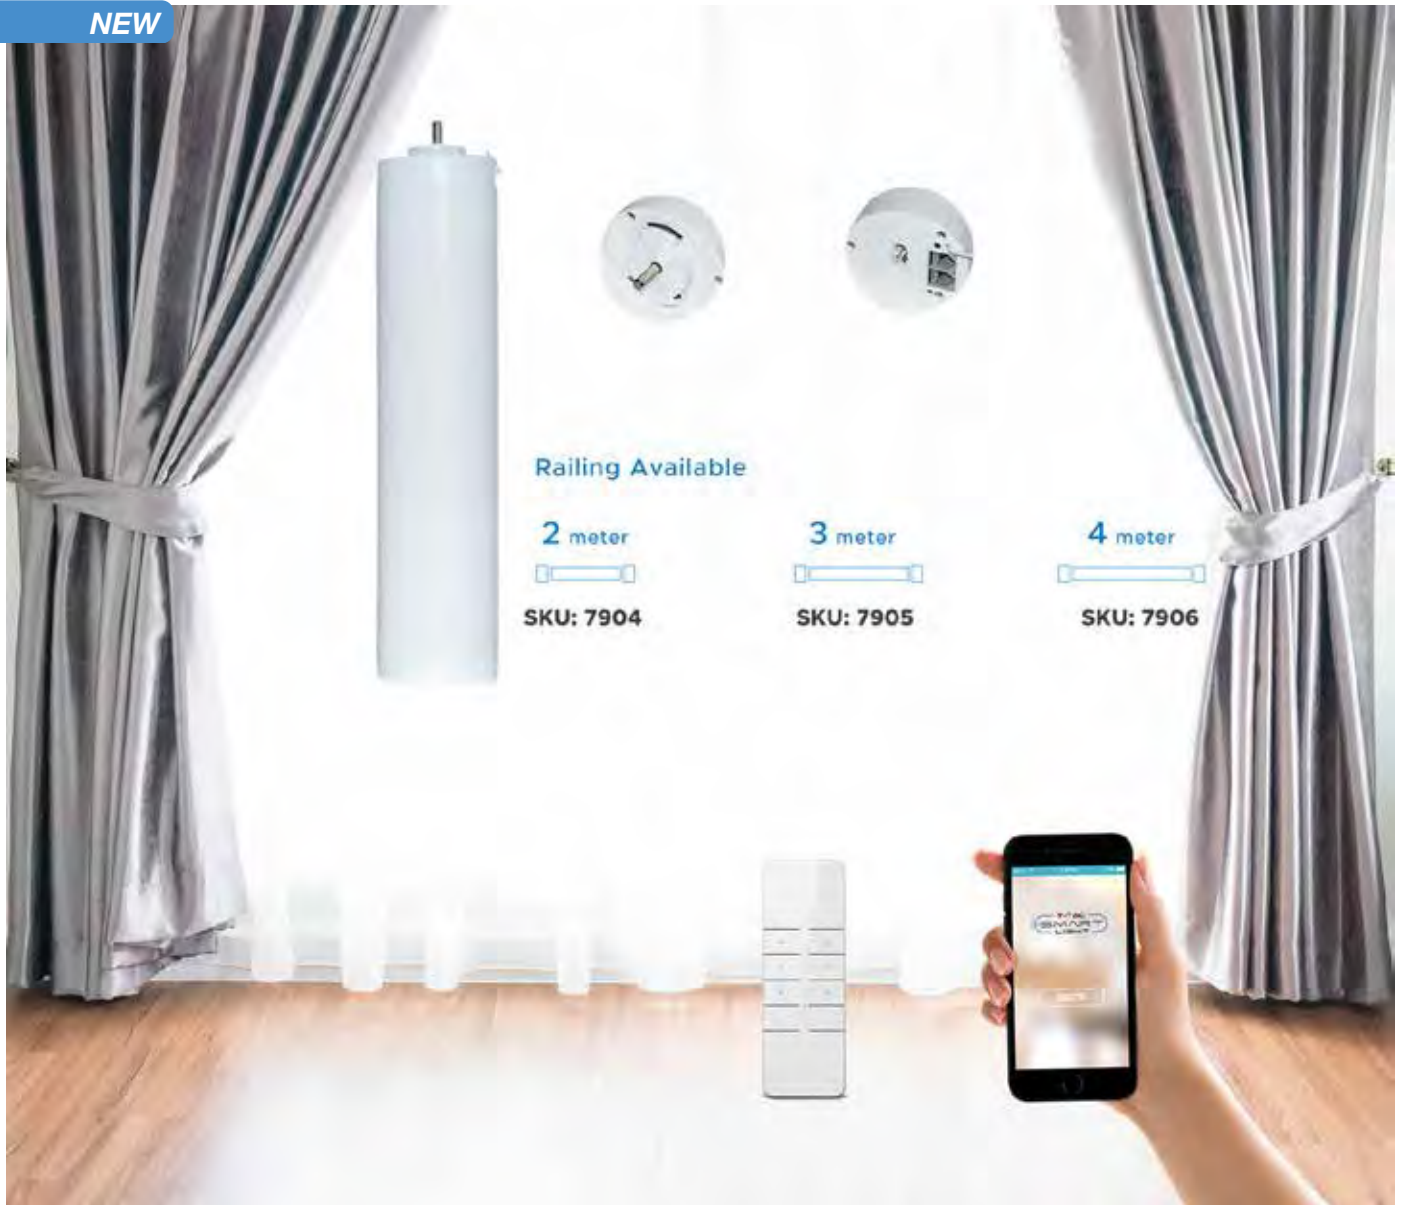

NEW

- Input: AC100- 240V,50/60 Hz
- Rated current: 2A
- Rated torque: 1. 5N.m- 2Nm
- Rated speed: 116rpm
- Working time: S3 50% (No heat protection)
- Degree of protection: IP41
- Receiving frequency: 433.92MHz, 75KHz
- Receive bandwidth: 150KHz
- Receive modulation: OOK/ASK
- Sensitivity: - 107dBm
- Receiving channel: 10

- Quiet, DC motor
- Full automatic setting of the limits
- V-TAC app control
- Works with Amazon Alexa, Google Assistant, IFTTT
- Overload shutdown
- Operating the curtain manually in case of power failure
- Touch control function can be switched on and off.
- Remote control
- Dry contact function

Super Quiet

Smooth Running

WIFI RF Curtain Motor

VT-5666

SKU: 7903 EAN: 3800157651530

Box Qty: 20 pcs

works with
amazon alexa

works with the
Google Assistant