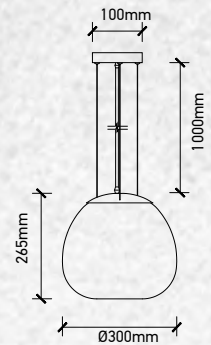

Designer Glass-Gun Grey

Model:	VT-7292
SKU:	3887
EAN:	3800157621052
Size:	Ø300x265x1000mm
Box Qty:	8Pcs
Material:	Glass