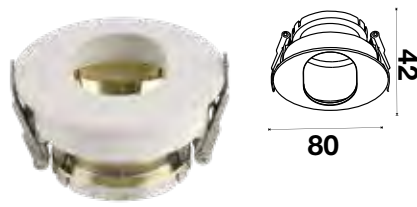

Fitting Round-GU10

Model No	VT-874-WB
SKU:	3161
Base:	GU10
Material:	Aluminium+PC
Shape:	Round
Color of Fixture:	White+Black
Dimension:	80x42mm
Cutting Size:	75mm
EAN:	3800157639040
Box Qty:	50 Pcs

Fitting Round-GU10