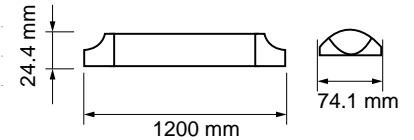

NEW

Grill Fitting-High Lumen

30w VT-8330

SKU: 6490 - 3000K Warm White 3800157650175
SKU: 6491 - 4000K Day White 3800157650182
SKU: 6492 - 6400K White 3800157650199

SuperBRIGHT
160
LUMENS/W

5 YEAR
WARRANTY*

Sensor Compatible: **Yes**
Voltage/Frequency: **AC:220-240V,50Hz**
Luminous Flux: **4800lm**
LED Type: **SMD**
CRI: **>80**

PF: **>0.9**
Beam Angle: **120°**
Body Type: **Plastic**
On/Off: **>15000**
Life span: **30,000 Hours**

Gross weight: **350g**
Dimension: **1200x24.4x74.1mm**
Box Qty: **30 Pcs**