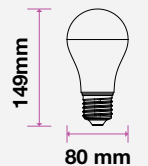

MODEL	WATTS	EQ.WATTS	LUMENS	BASE	SHAPE	BOX QTY.
VT-233	20w	150w	2452	E27	A80	50 pcs
SKU: 237 | 3000K WARM WHITE SKU: 238 | 4000K DAY WHITE SKU: 239 | 6400K WHITE