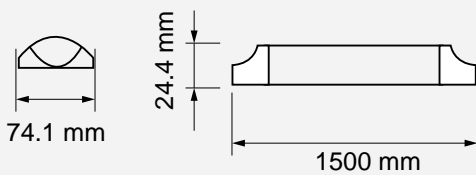

MODEL	WATTS	LUMENS	WEIGHT-KG	BOX QTY.
VT-9-60	60w	7200	1.20	10 pcs

SKU: 670 | 4000K DAY WHITE
SKU: 671 | 6400K WHITE