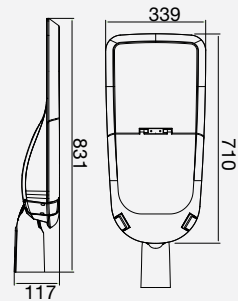

VT-160ST

SKU: 543 | 4000K DAY WHITE

WATTS	LUMENS	BOX QTY.
160w	20800	1 pcs

Available with

SKU: 548