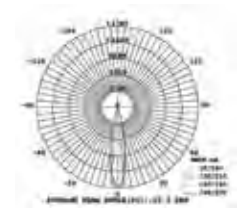

Tracklights-White Body
30w VT-4635W

SKU: 1292 - 3000K Warm White 3800157619790
SKU: 1293 - 4000K Day White 3800157619806
SKU: 1294 - 6400K White 3800157619813

Sensor Compatible:	Yes	Beam Angle:	24°
Voltage/Frequency:	AC:220-240V,50/60Hz	Color of Fixture:	White
Luminous Flux:	2700lm	Body Type:	Aluminium
LED Type:	COB	Life span:	30,000 Hours
CRI:	>95	Dimension:	180x140x215mm
PF:	>0.9	Box Qty:	20 Pcs