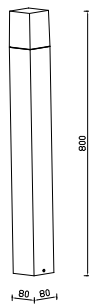

Garden Lamps GU10

VT-7615

SKU: 7565

3800157636384

Voltage: AC:220-240V,50-60Hz

Max.Watts: 35W

IP Rating: IP54

Holder: GU10

Color of Fixture: Black

Body Type: Aluminium body+clear PC diffuser

Size: 80x80x800mm

Box Qty: 4 Pcs