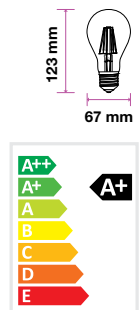

Frost Cover -Filament-A67-E27

8W VT-1938

SKU: 4483 - 2700K Warm White 3800157609586
SKU: 4484 - 4000K Day White 3800157609593
SKU: 4485 - 6400K White 3800157609609

EQ. Watts:	60w
Voltage/Frequency:	AC:220-240V,50Hz
Luminous Flux:	800lm
Commercial Type:	A67

LED Type:	Filament
CRI:	>80
PF:	>0.5
Base:	E27

Beam Angle:	300°
Body Type:	Glass
Dimension:	67x123mm
Box Qty:	50 Pcs