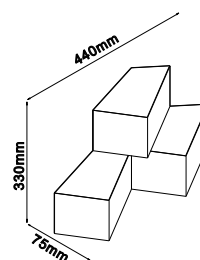

White

SKU: 8221 - 3000K Warm White 3800157623384
SKU: 8222 - 4000K Day White 3800157623391

Black

SKU: 8223 - 3000K Warm White 3800157623407
SKU: 8224 - 4000K Day White 3800157623414

Modern Wall Lights

9w VT-709

Sensor Compatible:	Yes
Voltage/Frequency:	AC:220-240V,50/60Hz
Luminous Flux:	990lm
IP Rating:	IP20
CRI:	>80

PF:	>0.5
Beam Angle:	360°
Body Type:	Aluminium
Dimension:	440x335x75mm
Box Qty:	10 Pcs

White

SKU: 8307 - 3000K Warm White 3800157630016
SKU: 8308 - 4000K Day White 3800157630023