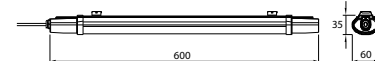

Life span: 20,000 Hours

Gross weight: 0.25 kg

Dimension: 600x60x35mm

Box Qty: 20 Pcs