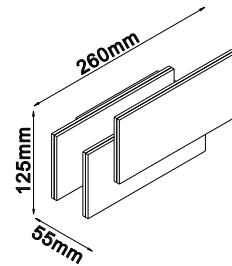

Grey

SKU: 8206 - 3000K Warm White 3800157623230
SKU: 8207 - 4000K Day White 3800157623247