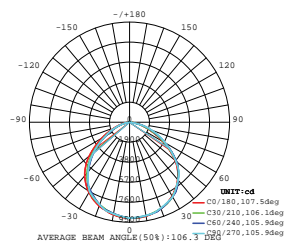

LUMINOUS INTENSITY DISTRIBUTION DIAGRAM

NEW

VT-206-W

SKU: 787 | 4000K DAY WHITE
SKU: 788 | 6400K WHITE

120
Lumen/W