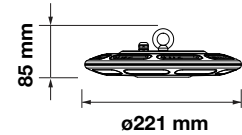

Sensor Compatible:	Yes
Voltage/Frequency:	AC:220-240V,50Hz
Luminous Flux:	4000lm
LED Type:	SMD
CRI:	>70
PF:	>0.9
Beam Angle:	120°
Body Type:	Die Cast Aluminium
IP Rating:	IP44
Dimension:	Ø221x85mm
Box Qty:	4 Pcs

UFO-Highbay-120°

50w VT-9053

SKU: 5554 - 4500K Day White
SKU: 5555 - 6400K White

3800157620895
3800157620901

Sensor Compatible:	Yes
Voltage/Frequency:	AC:220-240V,50Hz
Luminous Flux:	4000lm
LED Type:	SMD
CRI:	>70
PF:	>0.9
Beam Angle:	120°
Body Type:	Die Cast Aluminium
IP Rating:	IP44
Dimension:	220x114mm
Box Qty:	8 Pcs

UFO-Highbay-120°

50w VT-9065-W

SKU: 5609 - 3000K Warm White
SKU: 5610 - 4000K Day White
SKU: 5611 - 6400K White

3800157626507
3800157626514
3800157626521