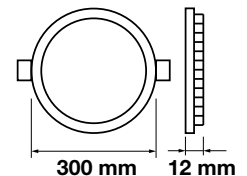

Emergency Pack: **Available**
Voltage/Frequency: **AC:85-265V,50/60Hz**
Luminous Flux: **2000lm**
Beam Angle: **120°**

LED Type: **SMD**
CRI: **>80**
PF: **>0.9**
Shape: **Round**

Body Type: **Aluminium**
Dimension: **Ø300x12mm**
Box Qty: **10 Pcs**