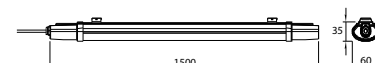

Life span: 20,000 Hours

Gross weight: 0.558 kg

Dimension: 1500x60x35mm

Box Qty: 20 Pcs