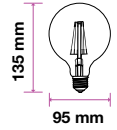

EQ. Watts:	150w
Voltage/Frequency:	AC:220-240V
Luminous Flux:	2520lm
Commercial Type:	G95
LED Type:	Filament
CRI:	>80
PF:	>0.5
Base:	E27
Beam Angle: Body	330°
Type:	Glass
Dimension:	95x135mm
Box Qty:	25 Pcs