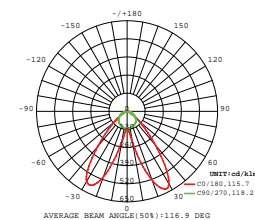

LINEAR MASTER TRUNKING
SKU: 1362 | 4000K DAY WHITE

DOUBLE ASYMMETRIC
LENS

DIMMABLE