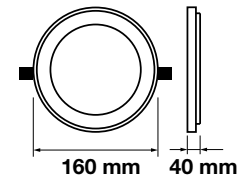

Emergency Pack: **Available**
Voltage/Frequency: **AC:100-240V,50/60Hz**
Luminous Flux: **840lm**
Beam Angle: **120°**

LED Type: **SMD**
CRI: **>80**
PF: **>0.9**
Shape: **Round**

Body Type: **Aluminium+Glass**
Dimension: **Ø160x40mm**
Box Qty: **20 Pcs**