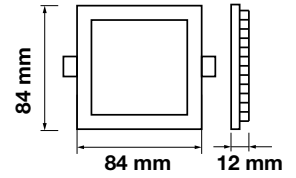

Premium Series-Square

3W VT-3075Q

SKU: 6295 - 3000K Warm White 3800157616782
SKU: 6296 - 4000K Day White 3800157616799
SKU: 6297 - 6400K White 3800157616805

Cutting Size:
74x73mm

Emergency Pack:	Available
Voltage/Frequency:	AC:85-265V,50/60Hz
Luminous Flux:	210lm
Beam Angle:	120°

LED Type:	SMD
CRI:	>80
PF:	>0.5
Shape:	Square

Body Type:	Aluminium
Dimension:	84x84x12mm
Box Qty:	40 Pcs