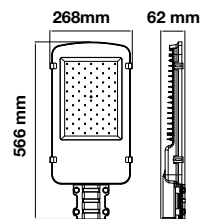

Streetlight-High Lumen

100W VT-15105ST

SKU: 5501 - 3000K Warm White 3800157634595

Sensor Compatible:	Yes
Voltage/Frequency:	AC:100-240V,50/60Hz
Luminous Flux:	12400lm
LED Type:	SMD
IP Rating:	IP65
Dimension:	566x268x62mm

CRI:	>70
PF:	>0.90
Beam Angle:	100°
Body Type:	Die Cast Aluminium
Box Qty:	1 Pcs