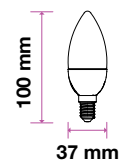

EQ. Watts:	40w
Voltage/Frequency:	AC:220-240V,50Hz
Luminous Flux:	470lm
Commercial Type:	Candle

LED Type:	SMD
CRI:	>95
PF:	>0.5
Base:	E14

Beam Angle:	200°
Body Type:	Thermoplastic
Dimension:	37x100mm
Box Qty:	200 Pcs