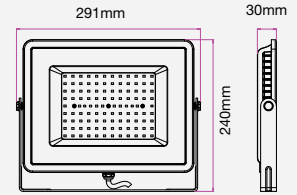

VT-100-G

SKU: 472 | 3000K WARM WHITE
SKU: 473 | 4000K DAY WHITE
SKU: 474 | 6400K WHITE

WATTS	LUMENS	BOX QTY.
100w	8000	4 pcs