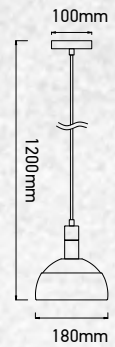

Pendant-Aluminium Shade-Black

Model:	VT-7100-B
SKU:	3921
EAN:	3800157626163
Size:	180x100x1200mm
Box Qty:	12Pcs
Material:	Plastic+Aluminium