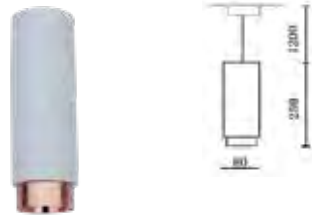

Fitting-Suspended-GU10

Model No	VT-864-G
SKU:	3111
Base:	GU10
Material:	Gypsum with metal
Shape:	Round
Color of Fxture:	White+Matt Rose Gold
Dimension:	ø250x80mm
Cutting Size:	N/A
EAN:	3800157634366
Box Qty:	9 Pcs