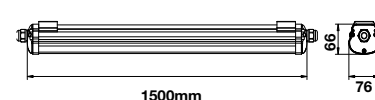

Voltage/Frequency: AC:220-240V,50/60Hz

Luminous Flux: 3920lm

LED Type: SMD

CRI: >70

PF: >0.9

Beam Angle: 120°

Body Type: ABS+PC

On/Off: >10,000

Life span: 20,000 Hours

Gross weight: 2.35 kg

Dimension: 1500x76x66mm

Box Qty: 12 Pcs