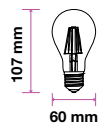

Frost Cover -Filament-Candle-E14

4W VT-2056D

SKU: 7177 - 2700K Warm White 3800157615532

EQ. Watts:	35w
Voltage/Frequency:	AC:220-240V,50/60Hz
Luminous Flux:	350lm
Commercial Type:	Candle

LED Type:	Filament
CRI:	>80
PF:	>0.4
Base:	E14

Beam Angle:	300°
Body Type:	Glass
Dimension:	35x121mm
Box Qty:	100 Pcs

Frost Cover -Filament-Globe-E27

4W VT-1974

SKU: 4497 - 6400K White 3800157609722

EQ. Watts:	40w
Voltage/Frequency:	AC:220-240V,50Hz
Luminous Flux:	400lm
Commercial Type:	G45

LED Type:	Filament
CRI:	>80
PF:	>0.4
Base:	E27

Beam Angle:	300°
Body Type:	Glass
Dimension:	45x75mm
Box Qty:	100 Pcs

Frost Cover -Filament-P45-E14

4W VT-1835C

SKU: 44941 - 6400K White 3800157624268
3800157624282

EQ. Watts:	40w
Voltage/Frequency:	AC:220-240V,50Hz
Luminous Flux:	400lm
Commercial Type:	P45

LED Type:	Filament
CRI:	>80
PF:	>0.4
Base:	E14

Beam Angle:	300°
Body Type:	Glass
Dimension:	45x77mm
Box Qty:	100 Pcs

Frost Cover -Filament-A60-E27

4W VT-1934

SKU: 4486 - 2700K Warm White 3800157609616
SKU: 4487 - 4000K Day White 3800157609623
SKU: 4488 - 6400K White 3800157609630

EQ. Watts:	40w
Voltage/Frequency:	AC:220-240V,50Hz
Luminous Flux:	400lm
Commercial Type:	A60

LED Type:	Filament
CRI:	>80
PF:	>0.4
Base:	E27

Beam Angle:	300°
Body Type:	Glass
Dimension:	60x107mm
Box Qty:	50 Pcs

Frost Cover -Filament-A60-E27

5W VT-2045

SKU: 7178 - 2700K Warm White 3800157615549
SKU: 7179 - 4000K Day White 3800157615556
SKU: 7180 - 6400K White 3800157615563

EQ. Watts:	50w
Voltage/Frequency:	AC:220-240V,50/60Hz
Luminous Flux:	600lm
Commercial Type:	A60

LED Type:	Filament
CRI:	>80
PF:	>0.5
Base:	E27

Beam Angle:	300°
Body Type:	Glass
Dimension:	60x107mm
Box Qty:	50 Pcs