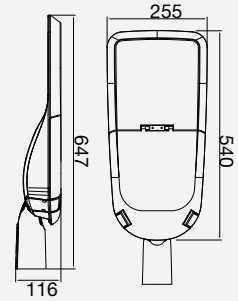

VT-80ST

SKU: 541 | 4000K DAY WHITE

WATTS	LUMENS	BOX QTY.
80w	10400	1 pcs

Available with

SKU: 546