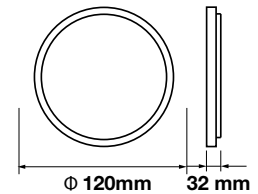

LED MINI PANELS

Round Adjustable Panel

V-TAC's new innovative adjustable mini panels are equipped with adjustable clips for a flexible cutting size of up to 200 mm. Built with the most stable drivers in the market, have low maintenance panels without the flashes and the flickers. These slim & modern panels lights up all the way to the edges, giving a contemporary lighting effect that is ideal for residential, office, or commercial indoor lighting.

- **Adjustable(Cut out) Panel**
- **SMD LED Type**
- **20,000 hrs Lifespan**
- **120° Beam Angle**
- **AC:85-265V,50/60Hz**
- **CRI: >80**
- **Aluminium Body**
- **On/Off Cycle: >15000**

5 YEAR
WARRANTY*

SKU: 727 | 3000K WARM WHITE
SKU: 728 | 4000K DAY WHITE
SKU: 729 | 6400K WHITE

MODEL	WATTS	LUMENS	BOX QTY.
VT-610RD	12w	750	20 pcs

Cutting Size: 75-100mm

SKU: 733 | 3000K WARM WHITE
SKU: 734 | 4000K DAY WHITE
SKU: 735 | 6400K WHITE

MODEL	WATTS	LUMENS	BOX QTY.
VT-619RD	18w	1350	20 pcs