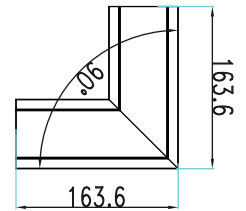

SILVER: SKU:386 | 4000K DAY WHITE
WHITE: SKU:385 | 4000K DAY WHITE

10W
VT-7-41-LN