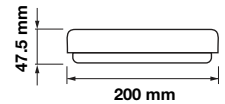

Sensor Compatible:	Yes
Voltage/Frequency:	AC:100-240V,50/60Hz
Luminous Flux:	1250lm
IP Rating:	IP44
CRI:	>80
PF:	>0.6

Beam Angle:	110°
Color of Fixture:	White
Body Type:	PC
Shape:	Square
Dimension:	200x200x47.5
Box Qty:	20 Pcs