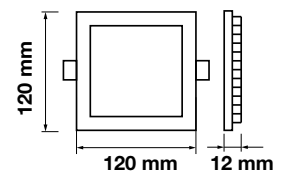

LED MINI PANELS

Square Premium Series Panel

V-TAC's efficient & trendy Premium Series Mini Panels are now upgraded with premium-quality Samsung LED chips for an even better lighting output and performance. Built with the most stable drivers in the market, have low maintenance panels without the flashes and the flickers. These square, slim & modern panels are ideal for residential, office, or commercial indoor lighting.

- **SMD LED Type**
- **30,000 hrs Lifespan**
- **120° Beam Angle**
- **AC:85-265V,50/60Hz**
- **CRI: >80**
- **Aluminium Body**

5 YEAR
WARRANTY*

SKU: 703 | 3000K WARM WHITE
SKU: 704 | 4000K DAY WHITE
SKU: 705 | 6400K WHITE

MODEL	WATTS	LUMENS	BOX QTY.
VT-606SQ	6w	420	40 pcs

Cutting Size: 110x110mm

SKU: 709 | 3000K WARM WHITE
SKU: 710 | 4000K DAY WHITE
SKU: 711 | 6400K WHITE

MODEL	WATTS	LUMENS	BOX QTY.
VT-612SQ	12w	1000	20 pcs