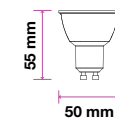

Spotlights-GU10-Lens-38°

7W VT-2666

SKU: 1657 - 3000K Warm White 3800157601641
SKU: 1658 - 4500K Day White 3800157601658
SKU: 1659 - 6000K White 3800157601665

EQ. Watts: 50w
Voltage/Frequency: AC:220-240V,50Hz
Luminous Flux: 550lm
LED Type: SMD

CRI: >80
PF: >0.5
Base: GU10
Beam Angle: 38°

Body Type: Plastic
Dimension: 50x57mm
Box Qty: 200 Pcs

Spotlights-GU10-Lens-38°

7W VT-2886D

SKU: 1666 - 3000K Warm White 3800157602075
SKU: 1667 - 4500K Day White 3800157602082
SKU: 1668 - 6000K White 3800157602099

EQ. Watts: 50w
Voltage/Frequency: AC:220-240V,50Hz
Luminous Flux: 550lm
LED Type: SMD

CRI: >80
PF: >0.5
Base: GU10
Beam Angle: 38°

Body Type: Plastic
Dimension: 50x57mm
Box Qty: 200 Pcs

Spotlights-MR16-Lens-38°

7W VT-1967

SKU: 1663 - 3000K Warm White 3800157602044
SKU: 1664 - 4500K Day White 3800157602051
SKU: 1665 - 6000K White 3800157602068

EQ. Watts: 50w
Voltage/Frequency: AC/DC:12V,50Hz
Luminous Flux: 550lm
LED Type: SMD

CRI: >80
PF: >0.5
Base: MR16
Beam Angle: 38°

Body Type: Plastic
Dimension: 50x50mm
Box Qty: 200 Pcs

Spotlights-GU10-Lens-38°

8W VT-2889

SKU: 1693 - 3000K Warm White 3800157608947
SKU: 1695 - 6400K White 3800157608961

EQ. Watts: 80w
Voltage/Frequency: AC:220-240V,50Hz
Luminous Flux: 750lm
LED Type: SMD

CRI: >80
PF: >0.5
Base: GU10
Beam Angle: 38°

Body Type: Plastic
Dimension: 50x55mm
Box Qty: 200 Pcs

NEW

GU10-RGB With Remote Control

3.5W VT-2244

SKU: 2778 - RGB+3000K Warm White 3800157646819
SKU: 2779 - RGB+4000K Day White 3800157646826
SKU: 2780 - RGB+6400K White 3800157646833

EQ. Watts: 25w
Voltage/Frequency: AC:220-240V,50Hz
Luminous Flux: 290lm
LED Type: SMD

CRI: >80
PF: >0.5
Base: GU10
Beam Angle: 110°

Body Type: Plastic
Dimension: 50x56.5mm
Box Qty: 200 Pcs