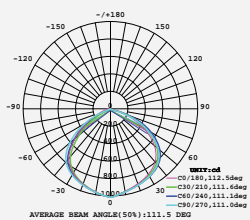

LUMINOUS INTENSITY DISTRIBUTION DIAGRAM