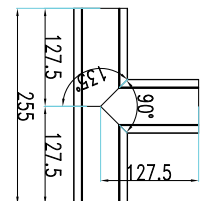

SILVER: SKU:392 | 4000K DAY WHITE
WHITE: SKU:391 | 4000K DAY WHITE

16W
VT-7-41-X