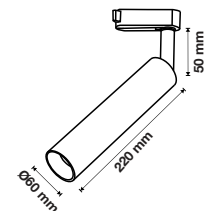

LED TRACKLIGHTS

4 Line Tracklights-White Body

5 YEAR
WARRANTY*

A complete range of durable 7w to 20w 4-line LED track lights with aluminum body equipped with LED Chip by Samsung. These COB LEDs are also renowned for its high-CRI rating, perfect for retail lighting. Available in a stylish, clean white finish.

- **COB LED Type**
- **30,000 hrs Lifespan**
- **24° Beam Angle**
- **AC:220-240V,50Hz**
- **High CRI of > 90**
- **Aluminum Body**

MODEL	WATTS	LUMENS	PF	CRI	BOX QTY.	BEAM ANGLE
VT-407-W	7w	490	>0.5	>90	40 pcs	24°

SKU: 350 | 3000K WARM WHITE
SKU: 351 | 4000K DAY WHITE
SKU: 352 | 5000K WHITE

MODEL	WATTS	LUMENS	PF	CRI	BOX QTY.	BEAM ANGLE
VT-415-W	15w	1200	>0.5	>90	40 pcs	24°

SKU: 356 | 3000K WARM WHITE
SKU: 357 | 4000K DAY WHITE
SKU: 358 | 5000K WHITE

MODEL	WATTS	LUMENS	PF	CRI	BOX QTY.	BEAM ANGLE
VT-420-W	20w	1600	>0.9	>90	40 pcs	24°

SKU: 362 | 3000K WARM WHITE
SKU: 363 | 4000K DAY WHITE
SKU: 364 | 5000K WHITE