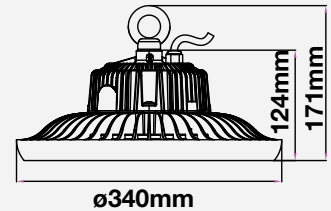

MODEL	WATTS	LUMENS	BEAM ANGLE	BOX QTY.
VT-9-150	150w	18000	90°	2 pcs

SKU: 560 | 4000K DAY WHITE
SKU: 561 | 6400K WHITE

MODEL	WATTS	LUMENS	BEAM ANGLE	BOX QTY.
VT-9-101	100w	12000	120°	4 pcs

SKU: 562 | 4000K DAY WHITE
SKU: 563 | 6400K WHITE

MODEL	WATTS	LUMENS	BEAM ANGLE	BOX QTY.
VT-9-151	150w	18000	120°	2 pcs

SKU: 558 | 4000K DAY WHITE
SKU: 559 | 6400K WHITE

MODEL	WATTS	LUMENS	BEAM ANGLE	BOX QTY.
VT-9-200N	200w	28000	120°	1 pcs

SKU: 58111 | 6400K WHITE

MODEL	WATTS	LUMENS	BEAM ANGLE	BOX QTY.
VT-9-200	200w	24000	120°	1 pcs

SKU: 580 | 4000K DAY WHITE
SKU: 581 | 6400K WHITE

MODEL	WATTS	LUMENS	BEAM ANGLE	BOX QTY.
VT-9-500	500w	60000	120°	1 pcs

SKU: 509 | 4000K DAY WHITE