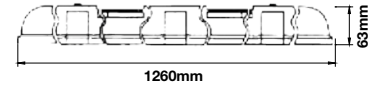

Voltage/Frequency:	AC:200-240V,50/60Hz
Luminous Flux:	3400lm
LED Type:	SMD
CRI:	>80

PF:	>0.9
Beam Angle:	120°
Body Type:	Plastic+ABS
On/Off:	>10,000

Life span:	30,000 Hours
Gross weight:	1.33 kg
Dimension:	1260x112x63mm
Box Qty:	10 Pcs