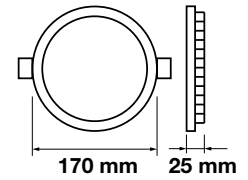

Slim Series-Chrome-Round

12W VT-1207CH

SKU: 6340 - 3000K Warm White 3800157621243

Cutting Size:
Ø155mm

Emergency Pack: Available
Voltage/Frequency: AC:85-265V,50/60Hz
Luminous Flux: 1000lm
Beam Angle: 120°

LED Type: SMD
CRI: >80
PF: >0.5
Shape: Round

Body Type: Aluminium+Chrome
Dimension: Ø170x25mm
Box Qty: 20 Pcs