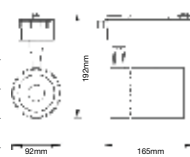

Tracklights-White Body
35W VT-4536W

SKU: 1255 - 3000K Warm White 3800157607551
SKU: 1256 - 4500K Day White 3800157607568
SKU: 1257 - 6000K White 3800157607575

Sensor Compatible:	Yes	Beam Angle:	24°
Voltage/Frequency:	AC:220-240V,50/60Hz	Color of Fixture:	White
Luminous Flux:	3500lm	Body Type:	Aluminium
LED Type:	COB	Life span:	20,000 Hours
CRI:	>80	Dimension:	92x165x192mm
PF:	>0.9	Box Qty:	20 Pcs