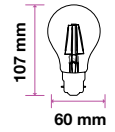

Clear Glass-Filament-A67-E27

8W VT-1978

SKU: 4407 - 2700K Warm White 3800157606165
SKU: 4408 - 4000K Day White 3800157606172
SKU: 4409 - 6400K White 3800157606189

EQ. Watts:	60w
Voltage/Frequency:	AC:220-240V,50Hz
Luminous Flux:	800lm
Commercial Type:	A67

LED Type:	Filament
CRI:	>80
PF:	>0.5
Base:	E27

Beam Angle:	300°
Body Type:	Glass
Dimension:	67x123mm
Box Qty:	100 Pcs