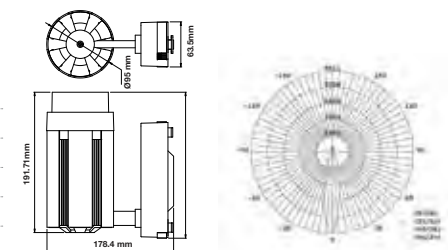

Sensor Compatible:	Yes	Beam Angle:	15°-60° (Adjustable)
Voltage/Frequency:	AC:220-240V,50/60Hz	Color of Fixture:	White
Luminous Flux:	2800lm	Body Type:	Aluminium
LED Type:	COB(CREE)	Life span:	30,000 Hours
CRI:	>80	Dimension:	178.4x197.7x95mm
PF:	>0.9	Box Qty:	8 Pcs