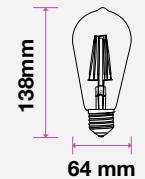

MODEL	WATTS	EQ.WATTS	LUMENS	BASE	SHAPE	BOX QTY.
VT-276	6w	55w	725	E27	ST64	50 pcs

SKU: 290 | 2200K WARM WHITE