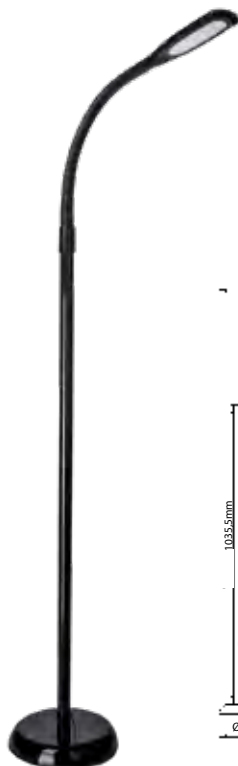

Table Lamps+Speaker

2*3W VT-6211

Voltage/Frequency:	DC:5V
Working Time:	2-3 Hours
Battery Type:	Lithium 1800mAh
Charging Time:	3 Hours
Dimension:	Ø92x218mm
Box Qty:	12 Pcs

- LED wireless speaker with Bluetooth technology
- Output of 2x3W
- Dancing RGB colorful lights
- Soft rubber finish with touch buttons
- USB & TF card slot
- Built in 3.5mm Aux input
- Rechargeable Lithium battery
- Battery capacity 1800 mAh

Floor Lamp

7W VT-7700

- SKU White: 8507 - 4000K Day White 3800157620406
- SKU Black: 8508 - 4000K Day White 3800157620413

Built In **LED**

Voltage/Frequency:	AC:100-240V,50/60Hz
Luminous Flux:	420lm
CRI:	>80
PF:	>0.5
Beam Angle:	120°
Body Type:	ABS+Metal
Dimension:	Ø220x440x1405mm
Box Qty:	3 Pcs