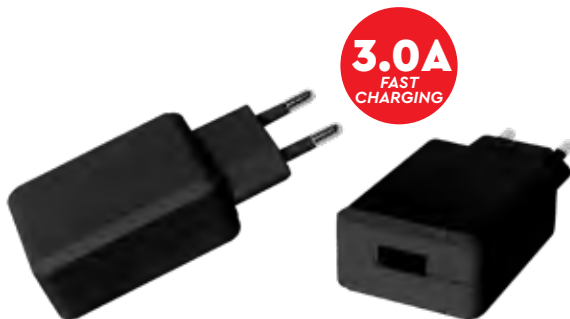

USB QC3.0 TRAVEL ADAPTOR

VT-1026-B

SKU: 8794
EAN: 3800157644297

Input Power:	AC:100-240V,50/60Hz
Body Type:	PC
Dimension:	42×57×24mm
Input Current:	0.2A

Output Current:	3.0A
Rated Load:	18W
Box Qty:	48 pcs