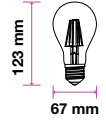

Frost Cover -Filament-Globe-E27

7W VT-2057

SKU: 7187 - 2700K Warm White 3800157615631
SKU: 7188 - 6400K White 3800157615648

EQ. Watts:	60w
Voltage/Frequency:	AC:220-240V,50/60Hz
Luminous Flux:	840lm
Commercial Type:	G95

LED Type:	Filament
CRI:	>80
PF:	>0.5
Base:	E27

Beam Angle:	300°
Body Type:	Glass
Dimension:	95x135mm
Box Qty:	12 Pcs