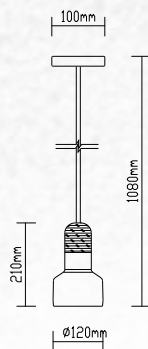

Concrete-Wooden

Model:	VT-7125-R
SKU:	3857
EAN:	3800157619066
Size:	120x210x1080mm
Box Qty:	8Pcs
Material:	Concrete+Wood