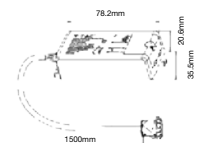

Infrared-Hand Gesture Detection Max 200W(LED)

VT-8025

SKU: 5084 3800157608046

Sensor Type:	Infrared
Colour:	White
Detection Range:	30°
Voltage:	AC:110-240V,50/60Hz
Rated Load:	Max 200W(LED)
Detection Distance:	5cm/6cm(<24°C)

Body Type:	Plastic
IP Rating:	IP20
Dimension:	35.5x78.2x20.6mm
Box Qty:	100 Pcs

On/Off via Moving Hand

Infrared-Door Detection Max 200W(LED)

VT-8026

SKU: 5085 3800157608053

Sensor Type:	Infrared
Colour:	White
Detection Range:	30°
Voltage:	AC:110-240V,50/60Hz
Rated Load:	Max 200W(LED)
Detection Distance:	5cm/6cm(<24°C)

Body Type:	Plastic
IP Rating:	IP20
Dimension:	35.5x78.2x18.7mm
Box Qty:	100 Pcs

On/Off via the opening and closing of the door

Microwave Sensor-IP65 Max 200W(LED)

VT-8036-W

SKU: 5571 3800157620246

Sensor Type:	Microwave
Colour:	White
Detection Range:	180°
Voltage:	AC:220-240V,50/60Hz
Rated Load:	Max 200W(LED)
Detection Distance:	5m/10m

Ambient Light:	<25-2000LUX
Body Type:	Plastic
IP Rating:	IP65
Dimension:	115x35x25mm
Time Delay:	Min. 10sec±3sec, Max. 15min±2min
Box Qty:	100 Pcs

Microwave Sensor-IP65 Max 200W(LED)

VT-8036-B

SKU: 5572 3800157620253

Sensor Type:	Microwave
Colour:	Black
Detection Range:	180°
Voltage:	AC:220-240V,50/60Hz
Rated Load:	Max 200W(LED)
Detection Distance:	5m/10m

Ambient Light:	<25-2000LUX
Body Type:	Plastic
IP Rating:	IP65
Dimension:	115x35x25mm
Time Delay:	Min. 10sec±3sec, Max. 15min±2min
Box Qty:	100 Pcs

Microwave Sensor Max 300W(LED)

VT-8018

SKU: 5078 3800157606882

Sensor Type:	Microwave
Colour:	White
Detection Range:	180° / 360°
Voltage:	AC:220-240V,50/60Hz
Rated Load:	Max 300W(LED)
Detection Distance:	1-8m(radius) adjustable