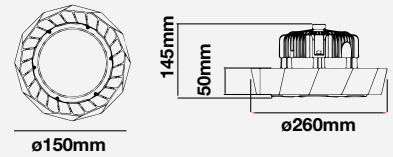

MODEL	WATTS	LUMENS	BEAM ANGLE	BOX QTY.
VT-9-105	100w	12000	90°	1 pcs

SKU: 583 | 4000K DAY WHITE
SKU: 584 | 6400K WHITE