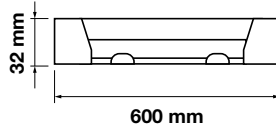

Wall Fitting-60cm

10w VT-8111

SKU: 5071 - 3000K Warm White 3800157606745
SKU: 5072 - 4500K Day White 3800157606752
SKU: 5073 - 6000K White 3800157606769