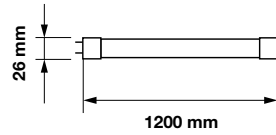

On/Off:	>15,000
Life span:	20,000 Hours
Gross weight:	320g
Dimension:	26x1200mm
Box Qty:	25 Pcs