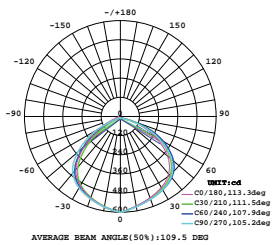

LUMINOUS INTENSITY DISTRIBUTION DIAGRAM