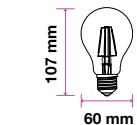

LED Bulbs-E27

6w VT-2186

SKU: 7368 - 2700K Warm White 3800157628594

EQ. Watts:	55w
Voltage/Frequency:	AC:220-240V,50Hz
Luminous Flux:	660lm
Commercial Type:	A60

LED Type:	Filament
CRI:	>80
PF:	>0.5
Base:	E27

Beam Angle:	300°
Body Type:	Glass
Dimension:	60x107mm
Box Qty:	25 Pcs