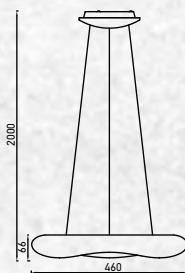

Designer Series Pendant-Color Changing

32W VT-7460

SKU: 3958 -3IN1 3800157636520

Voltage/Frequency: AC:220-240V,50Hz

Luminous Flux: 3100lm

LED Type: SMD

CRI: >80

PF: >0.9

Beam Angle: 120°

No. of LED: 320 pcs

Material: PC

Unit GW: 2.20 kgs

Life Span: 30,000 Hours

Size: 460x2000mm

Box Qty: 1Pcs