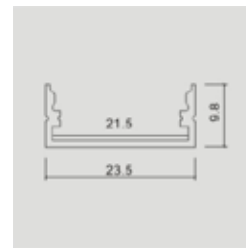

Aluminium Profiles-Milky

Model No:	VT-8108
SKU:	3352
Dimension:	2000x23.5x10mm
Color of Fixture:	Milky
EAN:	3800157636803

Aluminium Profiles-White Housing

Model No:	VT-8108-W
SKU:	3367
Dimension:	2000x23.5x10mm
Color of Fixture:	White
EAN:	3800157640176

Box Qty. 120 Pcs