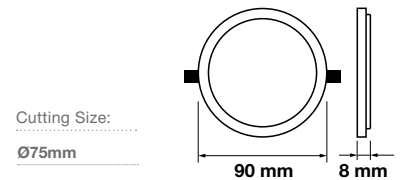

Emergency Pack:	Available
Voltage/Frequency:	AC:85-265V,50/60Hz
Luminous Flux:	800lm
Beam Angle:	120°

LED Type:	SMD
CRI:	>80
PF:	>0.9
Shape:	Round

Body Type:	Aluminium
Dimension:	Ø90x8mm
Box Qty:	100 Pcs