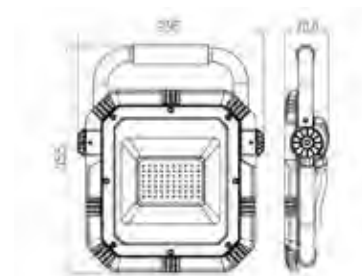

NEW

DUAL VOLTAGE
85V- 265V

3
METER WIRE

EU PLUG

WORK FLOODLIGHT

Heavy-duty, reliable LED work floodlight — V-TAC’s LED Work Light is designed with dual voltage AC:85-265V and comes with 3-metre wire. Built with EU plug for direct connection, with adjustable stand and carry handle. Suitable for garages, workshops, basements, car repair shops and more.

- Input AC:85-265V,50Hz
- CRI >80
- PF >0.9
- 30,000 Life Hours

- 100° Beam Angle
- Material Die cast aluminium
- EU Plug with 3 Meter wire length

5 YEAR
WARRANTY*

NEW

VT-51

SKU: 945 | 4000K DAY WHITE
SKU: 946 | 6400K WHITE

WATTS	LUMENS	BOX QTY.
50w	4000	8 pcs