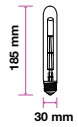

Amber Cover -Filaments-T30-E27

6W VT-2006

SKU: 7143 - 2200K Warm White 3800157610582

EQ. Watts:	50w
Voltage/Frequency:	AC:220-240V,50/60Hz
Luminous Flux:	600lm
Commercial Type:	T30

LED Type:	Filament
CRI:	>80
PF:	>0.5
Base:	E27

Beam Angle:	300°
Body Type:	Glass
Dimension:	30x185mm
Box Qty:	100 Pcs