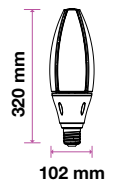

MODEL	WATTS	LUMENS	BASE	BOX QTY.
VT-260	60w	4800	E40	20 pcs

- SKU: 186 | 3000K WARM WHITE
- SKU: 187 | 4000K DAY WHITE
- SKU: 188 | 6400K WHITE