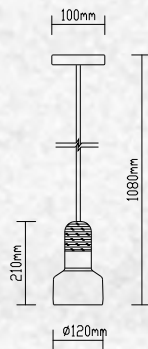

Concrete-Wooden

Model:	VT-7125-GY
SKU:	3855
EAN:	3800157619042
Size:	120x210x1080mm
Box Qty:	8Pcs
Material:	Concrete+Wood