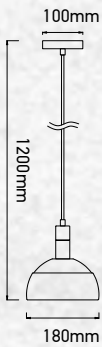

Pendant-Aluminium Shade-White

Model:	VT-7100-WH
SKU:	3920
EAN:	3800157626156
Size:	180x100x1200mm
Box Qty:	12Pcs
Material:	Plastic+Aluminium