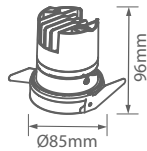

Cutting Size
Ø75mm

Sensor Compatible: Yes
Voltage/Frequency: AC:220-240V,50Hz
Luminous Flux: 650lm
LED Type: COB-CREE
CRI: >95
PF: >0.6

Beam Angle: 0-27°
Body Type: Aluminium
Dimension: Ø85x96mm
Cutting Size: Ø75mm
Box Qty: 16 Pcs

Hotel Downlight-COB

15w VT-2916

SKU: 1483 - 3000K Warm White 3800157644082
SKU: 1484 - 4000K Day White 3800157644099