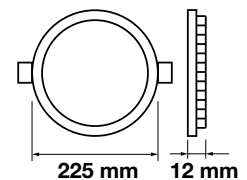

Cutting Size: ø210mm

SKU: 724 | 3000K WARM WHITE
SKU: 725 | 4000K DAY WHITE
SKU: 726 | 6400K WHITE

MODEL	WATTS	LUMENS	BOX QTY.
VT-624RD	24w	2000	10 pcs