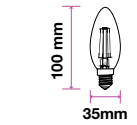

Amber Cover -Filament-Candle-E14

4W VT-1955

SKU: 7113 - 2200K Warm White 3800157609883

EQ. Watts:	40w
Voltage/Frequency:	AC:220-240V,50Hz
Luminous Flux:	350lm
Commercial Type:	Candle

LED Type:	Filament
CRI:	>80
PF:	>0.4
Base:	E14

Beam Angle:	300°
Body Type:	Glass
Dimension:	35x100mm
Box Qty:	100 Pcs