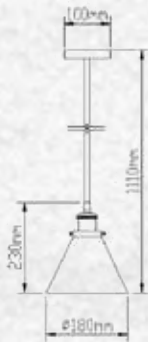

Transparent Glass-Metal Series

Model:	VT-7185
SKU:	3738
EAN:	3800157611114
Size:	180x230x1110mm
Box Qty:	12Pcs
Material:	Glass+Metal