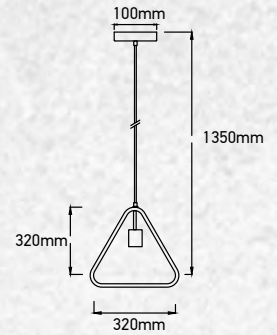

Geometric Series-Black Canopy

Model:	VT-7321-MB
SKU:	3838
EAN:	3800157616737
Size:	320x320x1350mm
Box Qty:	10Pcs
Material:	Metal

Danish Wood-Bronze Canopy