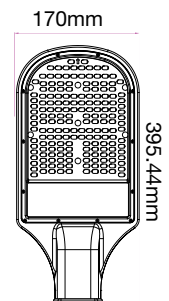

VT-51ST

SKU: 539 | 4000K DAY WHITE
SKU: 540 | 6400K WHITE

WATTS	LUMENS	BOX QTY.
50w	5000	4 pcs