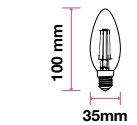

LED Candle Filament Bulbs

4w VT-2174

SKU: 7365 - 2700K Warm White 3800157628563

EQ. Watts:	40w
Voltage/Frequency:	AC:220-240V,50Hz
Luminous Flux:	400lm
Commercial Type:	Candle

LED Type:	SMD
CRI:	>80
PF:	>0.4
Base:	E14

Beam Angle:	300°
Body Type:	Glass
Dimension:	35x100mm
Box Qty:	50 Pcs