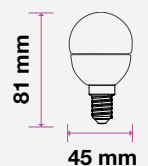

MODEL	WATTS	EQ.WATTS	LUMENS	BASE	SHAPE	BOX QTY.
VT-225	4.5w	40w	470	E14	P45	200 pcs

- SKU: 264 | 3000K WARM WHITE
- SKU: 265 | 4000K DAY WHITE
- SKU: 266 | 6400K WHITE