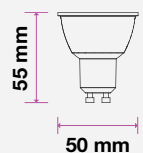

MODEL WATTS EQ.WATTS LUMENS BASE BOX QTY.
VT-292 8w 80w 720 GU10 200 pcs

SKU: 872 | 3000K WARM WHITE
SKU: 873 | 4000K DAY WHITE
SKU: 874 | 6400K WHITE