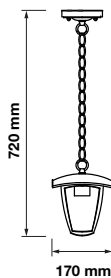

Ceiling Lamp
VT-735

SKU: 7058   3800157612616

Voltage:	AC:220-240V,50Hz
Max.Watts:	60W
IP Rating:	IP44
Holder:	E27
Color of Fixture:	Black
Body Type:	Aluminium+Glass
Size:	170x720mm
Box Qty:	10 Pcs