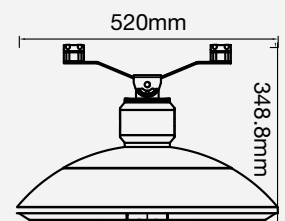

Suspended Light

VT-115ST

SKU: 545 | 4000K DAY WHITE

WATTS	LUMENS	WEIGHT	BOX QTY.
100w	13000	11.16	1 pcs