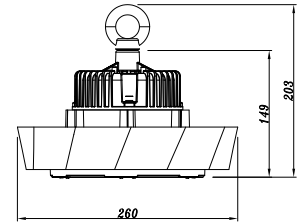

MODEL	WATTS	LUMENS	BEAM ANGLE	BOX QTY.
VT-9-103	100w	12000	120°	1 pcs

SKU: 577 | 4000K DAY WHITE
SKU: 578 | 6400K WHITE