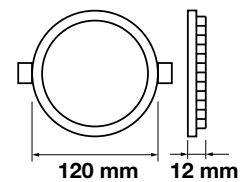

LED MINI PANELS

Round Premium Series Panel

V-TAC's efficient & trendy Premium Series Mini Panels are now upgraded with premium-quality Samsung LED chips for an even better lighting output and performance. Built with the most stable drivers in the market, have low maintenance panels without the flashes and the flickers. These square, slim & modern panels are ideal for residential, office, or commercial indoor lighting.

- **SMD LED Type**
- **30,000 hrs Lifespan**
- **120° Beam Angle**
- **AC:85-265V,50/60Hz**
- **CRI: >80**
- **Aluminium Body**

5 YEAR
WARRANTY*

SKU: 706 | 3000K WARM WHITE
SKU: 707 | 4000K DAY WHITE
SKU: 708 | 6400K WHITE

MODEL	WATTS	LUMENS	BOX QTY.
VT-606RD	6w	420	40 pcs

Cutting Size: ø110mm

SKU: 712 | 3000K WARM WHITE
SKU: 713 | 4000K DAY WHITE
SKU: 714 | 6400K WHITE

MODEL	WATTS	LUMENS	BOX QTY.
VT-612RD	12w	1000	20 pcs