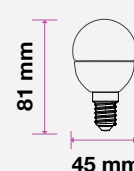

MODEL WATTS EQ.WATTS LUMENS BASE SHAPE BOX QTY.
VT-282 5.5w 40w 470 E14 P45 200 pcs

SKU: 856 | 3000K WARM WHITE