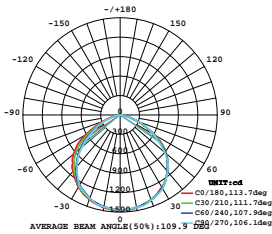

LUMINOUS INTENSITY DISTRIBUTION DIAGRAM