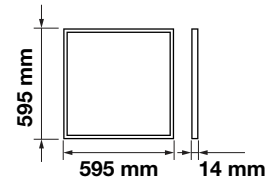

Emergency Pack:	Available
Voltage/Frequency:	AC:220-240V,50/60Hz
Luminous Flux:	3600lm
Beam Angle:	120°

LED Type:	SMD
CRI:	>80
PF:	>0.9
Shape:	Square

Body Type:	Aluminium+PMMA
Dimension:	595x595x14mm
Box Qty:	6 Pcs