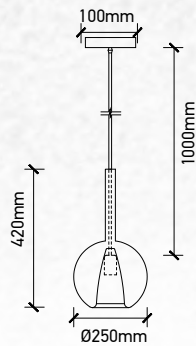

Double Glass-Amber-White

Model:	VT-7304-AW
SKU:	3875
EAN:	3800157620932
Size:	Ø250x420x1000mm
Box Qty:	8Pcs
Material:	Glass+Metal