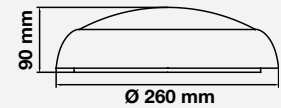

2D Bulkhead with Sensor

Microwave Sensor

This range of LED bulkheads are recommended for purposes of increasing security in garages, walkways, and parking areas. With competitive detection range and dimmable functions, these bulkheads exhibit exceptional performance in outdoor security lighting.

- **AC:200-240V,50/60Hz**
- **120° / 360° Detection Angle**
- **3m, 5m, 8m, 10m (optional) Detection Distance**
- **Max D10Mx4M Detection Range**
- **10S, 1min, 5min, 10min customized Hold Time**
- **Day, 10Lux, 30Lux, 50Lux optional Day light Sensor**
- **Yes, 0, 10%, 20%, 30% optional Dimmable Function**
- **0.5~3m/s Detection Motion Speed**
- **PC Body type**
- **>3 hrs Emergency Operation time**
- **SMD LED Type**
- **30,000 hrs Lifespan**

5 YEAR
WARRANTY*

MODEL	WATTS	LUMENS	BOX QTY.
VT-09	8w	720	10 pcs

SKU: 818 | 4000K DAY WHITE