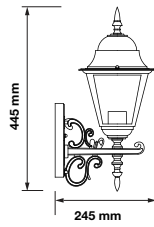

Wall Lamp
VT-761-W

SKU: 7522 3800157617819

Voltage:	AC:220-240V
Max.Watts:	60W
IP Rating:	IP44
Holder:	E27
Color of Fixture:	Matt White
Body Type:	Aluminium+Glass
Size:	245x445x185mm
Box Qty:	8 Pcs