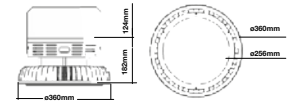

Sensor Compatible:	Yes
Voltage/Frequency:	AC:90-295V,50Hz
Luminous Flux:	65000lm
LED Type:	SMD

CRI:	>80
PF:	>0.9
Beam Angle:	120°
Body Type:	Die Cast Aluminium

IP Rating:	IP65
Dimension:	Ø360
Box Qty:	1 Pcs

5 YEAR WARRANTY*