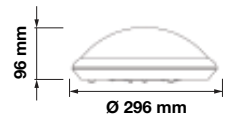

Dome Sensor Series

VT-8002C

SKU: 4966 3800230625816