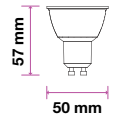

Spotlights-MR16-Milky Cover-110°

7W VT-1977

SKU: 1688 - 3000K Warm White 3800157606950
SKU: 1690 - 6000K White 3800157606974

EQ. Watts: **45w**
Voltage/Frequency: **AC/DC:12V,50Hz**
Luminous Flux: **500lm**
LED Type: **SMD**

CRI: **>80**
PF: **>0.5**
Base: **MR16**
Beam Angle: **110°**

Body Type: **Plastic**
Dimension: **50x50mm**
Box Qty: **200 Pcs**