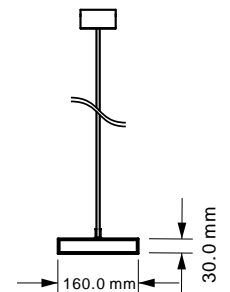

LINEAR HANGING LIGHTS

This modern range of suspended linear lights has up & down illumination for a more evenly distributed light that creates a subtle ambient yet sufficient lighting for any commercial lighting. Linear up & down lights are offered in two colors variants Silver and White.

- **30,000 hrs Lifespan**
- **AC:100-240V,50/60Hz**
- **Aluminum Body**
- **UGR<6**
- **Linkable with connectors**
- **I-10V Dimmable**

5 YEAR WARRANTY*

1190mm