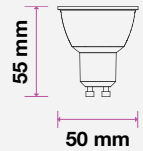

MODEL WATTS EQ.WATTS LUMENS BASE BOX QTY.
VT-247D 6.5w 55w 450 GU10 200 pcs

SKU: 198 | 3000K WARM WHITE
SKU: 199 | 4000K DAY WHITE
SKU: 200 | 6400K WHITE