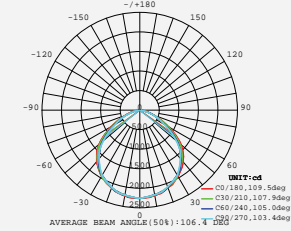

LUMINOUS INTENSITY DISTRIBUTION DIAGRAM

NEW

VT-56-G

SKU: 764 | 4000K DAY WHITE
SKU: 765 | 6400K WHITE

120
Lumen/W