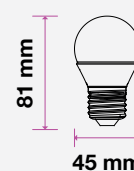

LED PLASTIC BULBS

G45 | P45

5 YEAR WARRANTY*

MODEL WATTS EQ.WATTS LUMENS BASE SHAPE BOX QTY.
VT-246 5.5w 40w 470 E27 G45 200 pcs

SKU: 174 | 3000K WARM WHITE
SKU: 175 | 4000K DAY WHITE
SKU: 176 | 6400K WHITE

MODEL WATTS EQ.WATTS LUMENS BASE SHAPE BOX QTY.
VT-283 5.5w 40w 470 E27 G45 200 pcs

SKU: 857 | 3000K WARM WHITE

MODEL WATTS EQ.WATTS LUMENS BASE SHAPE BOX QTY.
VT-290 7w 45w 600 E27 G45 200 pcs

SKU: 866 | 3000K WARM WHITE
SKU: 867 | 4000K DAY WHITE
SKU: 868 | 6400K WHITE

MODEL WATTS EQ.WATTS LUMENS BASE SHAPE BOX QTY.
VT-236 5.5w 40w 470 E14 P45 200 pcs

SKU: 168 | 3000K WARM WHITE
SKU: 169 | 4000K DAY WHITE
SKU: 170 | 6400K WHITE

MODEL WATTS EQ.WATTS LUMENS BASE SHAPE BOX QTY.
VT-282 5.5w 40w 470 E14 P45 200 pcs

SKU: 856 | 3000K WARM WHITE

MODEL WATTS EQ.WATTS LUMENS BASE SHAPE BOX QTY.
VT-270 7w 45w 600 E14 P45 200 pcs

SKU: 863 | 3000K WARM WHITE
SKU: 864 | 4000K DAY WHITE
SKU: 865 | 6400K WHITE

LED BULBS