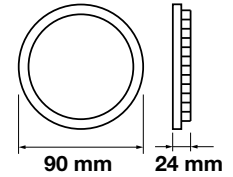

Emergency Pack:	Available
Voltage/Frequency:	AC:85-265V,50/60Hz
Luminous Flux:	420lm
Beam Angle:	120°

LED Type:	SMD
CRI:	>80
PF:	>0.5
Shape:	Round

Body Type:	Aluminium+Chrome
Dimension:	Ø90x24mm
Box Qty:	40 Pcs