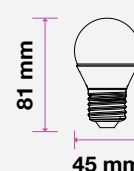

MODEL WATTS EQ.WATTS LUMENS BASE SHAPE BOX QTY.
VT-290 7w 45w 600 E27 G45 200 pcs

SKU: 866 | 3000K WARM WHITE
SKU: 867 | 4000K DAY WHITE
SKU: 868 | 6400K WHITE