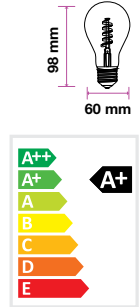

Filament-A60-E27

4W VT-2164

SKU: 7336 - 2700K Warm White 3800157625203

EQ. Watts:	40w
Voltage/Frequency:	AC:220-240V,50Hz
Luminous Flux:	400lm
Commercial Type:	A60

LED Type:	Filament
CRI:	>80
PF:	>0.5
Base:	E27

Beam Angle:	300°
Body Type:	Glass
Dimension:	60x98mm
Box Qty:	50 Pcs