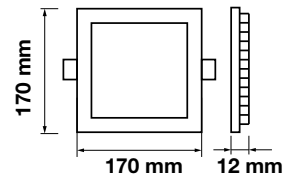

Premium Series-Square

12W VT-12075Q

SKU: 4866 - 3000K Warm White 3800230629876
SKU: 4867 - 4000K Day White 3800230629883
SKU: 4868 - 6400K White 3800230629890

Cutting Size:
155x155mm

Emergency Pack:	Available
Voltage/Frequency:	AC:85-265V,50/60Hz
Luminous Flux:	1000lm
Beam Angle:	120°

LED Type:	SMD
CRI:	>80
PF:	>0.6
Shape:	Square

Body Type:	Aluminium
Dimension:	170x170x12mm
Box Qty:	20 Pcs