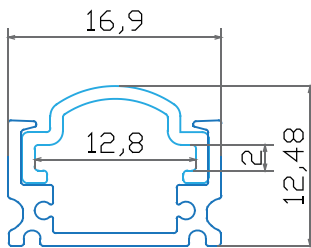

Aluminium Profile-Matt

Model No:	VT-7102-M
SKU:	9984
Dimension:	16.9x12.48x1000mm
Color of Fixture:	Matt
EAN:	3800230622150
Box Qty.	140 Pcs