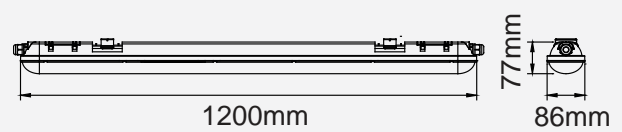

MODEL	WATTS	LUMENS	ON/OFF	BODY TYPE	PF	WEIGHT-KG	BOX QTY.
VT-160	60w	7200	15000	Plastic+Aluminium	>0.9	2.10	9 pcs

SKU: 678 | 4000K DAY WHITE
SKU: 679 | 6400K WHITE

FEET

RATING

Lumen/W

MODEL	WATTS	LUMENS	ON/OFF	BODY TYPE	PF	WEIGHT-KG	BOX QTY.
VT-170	70w	8400	15000	Plastic+Aluminium	>0.9	2.67	9 pcs

SKU: 676 | 4000K DAY WHITE
SKU: 677 | 6400K WHITE

FEET

RATING

Lumen/W