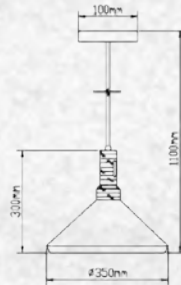

Model: VT-7535-W
SKU: 3763
EAN: 3800157611367
Size: 350x300x1100mm
Box Qty: 8Pcs
Material: Iron+Wooden Top

Wooden Top Iron-Black