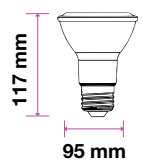

MODEL	WATTS	EQ.WATTS	LUMENS	BASE	SHAPE	BOX QTY.
VT-230	11w	95w	825	E27	PAR30	30 pcs

- SKU: 153 | 3000K WARM WHITE
- SKU: 154 | 4000K DAY WHITE
- SKU: 155 | 6400K WHITE