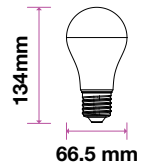

LED PLASTIC BULBS

A65 | A80

5 YEAR
WARRANTY*

MODEL	WATTS	EQ.WATTS	LUMENS	BASE	SHAPE	BOX QTY.
VT-215	15w	85w	1250	E27	A65	100 pcs
SKU: 159 | 3000K WARM WHITE SKU: 160 | 4000K DAY WHITE SKU: 161 | 6400K WHITE						

MODEL	WATTS	EQ.WATTS	LUMENS	BASE	SHAPE	BOX QTY.
VT-217	17w	100w	1521	E27	A65	100 pcs
SKU: 162 | 3000K WARM WHITE SKU: 163 | 4000K DAY WHITE SKU: 164 | 6400K WHITE						

MODEL	WATTS	EQ.WATTS	LUMENS	BASE	SHAPE	BOX QTY.
VT-298	18w	125w	2000	E27	A80	100 pcs
SKU: 126 | 3000K WARM WHITE SKU: 127 | 4000K DAY WHITE SKU: 128 | 6400K WHITE						

MODEL	WATTS	EQ.WATTS	LUMENS	BASE	SHAPE	BOX QTY.
VT-233	20w	150w	2452	E27	A80	50 pcs
SKU: 237 | 3000K WARM WHITE SKU: 238 | 4000K DAY WHITE SKU: 239 | 6400K WHITE