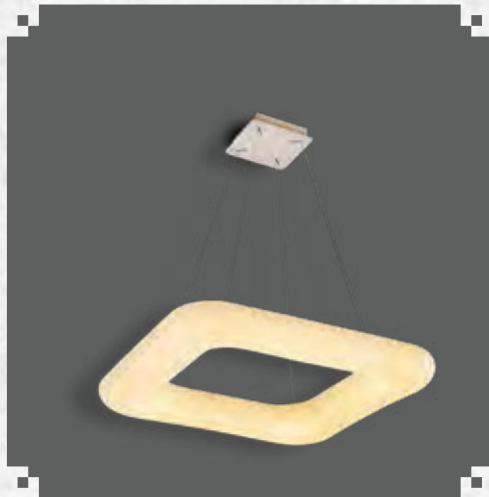

Beam Angle: 120°

No. of LED: 384 pcs

Material : PC

Unit GW : 3.00 kgs

Life Span: 30,000 Hours

Size : 460x460x2000mm

Box Qty: 1Pcs

Designer Series Pendant-Color Changing