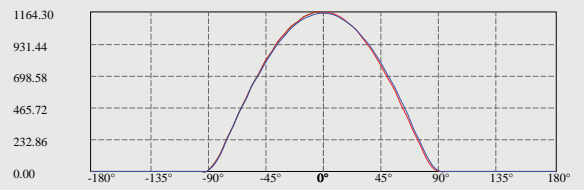

C180(Max): —
C0/C180: —
C90/C270: —
Field angle(10% I_{max}):C0/180Left:81.0 Right:78.8
                                  :C90/270Left:80.7 Right:80.0
Beam Angle(50% I_{max}):C0/180Left:57.8 Right:55.7
                                  :C90/270Left:57.6 Right:56.8