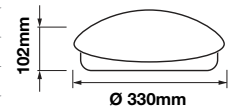

Beam Angle:	120°
Color of Fixture:	White
Body Type:	Iron+PMMA
Shape:	Round
Dimension:	Ø330x102mm
Box Qty:	10 Pcs