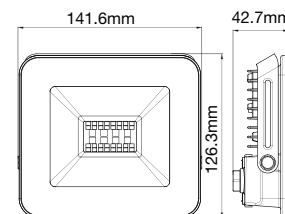

**CCT AND DIMMING
VIA SMART PHONE APP**

Voltage/Frequency: **AC:220-240V**

IP Rating: **IP65**

Luminous Flux: **1400lm**

Beam Angle: **100°**

Color of Fixture: **Black**

Body Type: **Aluminium**

CRI: **>80**

Dimension: **141.6x42.7x126.3mm**

PF: **>0.9**

Box Qty: **20 Pcs**