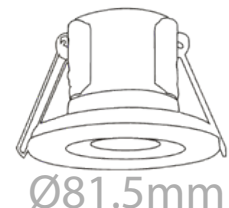

Ø81.5mm

Cutting Size: Ø57mm

**NEW**