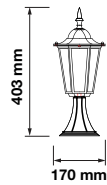

Stand Lamp

VT-753-W

SKU: 7075

3800157616287

Voltage:	AC:220-240V,50Hz
Max.Watts:	40W
IP Rating:	IP44
Holder:	E27
Color of Fixture:	Matt White
Body Type:	Aluminium+Glass
Size:	170x403mm
Box Qty:	10 Pcs