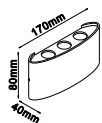

VT-846-B

SKU: 8615 - 3000K Warm White 3800157652278
SKU: 8616 - 4000K Day White 3800157652285