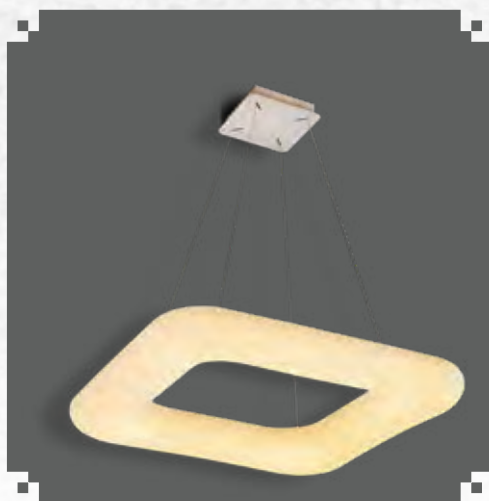

Designer Series Pendant-Color Changing

42W VT-7607

SKU: 3963 -3IN1

3800157636575

Voltage/Frequency: AC:220-240V,50Hz

Luminous Flux: 3400lm

LED Type: SMD

CRI: >80

PF: >0.9

Beam Angle: 120°

No. of LED: 384 pcs

Material : PC

Unit GW : 4.80 kgs

Life Span: 30,000 Hours

Size : 600x600x2000mm

Box Qty: 1Pcs