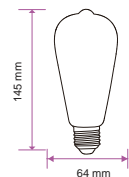

Beam Angle:	300°
Body Type:	Glass
Dimension:	Ø64x145mm
Box Qty:	100 Pcs

SpecialBulbs

3D Filament-ST64-E27

3W VT-2223

SKU: 2705 - 3000K Warm White 3800157641531

EQ. Watts:	
Voltage/Frequency:	AC:220-240V,50Hz
Luminous Flux:	25lm
Commercial Type:	ST64