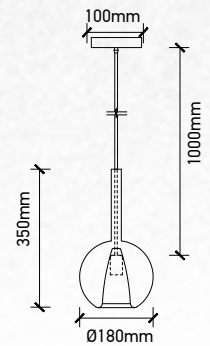

Double Glass-Amber-White

Model:	VT-7181-AW
SKU:	3878
EAN:	3800157620963
Size:	180x350x1000mm
Box Qty:	9Pcs
Material:	Glass+Metal