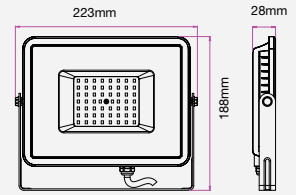

WATTS	LUMENS	BOX QTY.
50w	6000	8 pcs