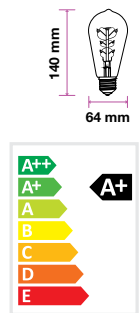

Amber Cover -Filament-ST64-E27

5W VT-2065D

SKU: 7416 - 2200K Warm White 3800157632003

EQ. Watts:	30w
Voltage/Frequency:	AC:220-240V,50/60Hz
Luminous Flux:	300lm
Commercial Type:	ST64

LED Type:	Filament
CRI:	>80
PF:	>0.5
Base:	E27

DIMMABLE

Beam Angle:	300°
Body Type:	Glass
Dimension:	64x140mm
Box Qty:	100 Pcs