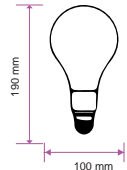

LED Type: SMD

CRI: >80

PF: >0.5

Base: E27

Beam Angle: 300°

Body Type: Glass

Dimension: Ø100x190mm

Box Qty: 20 Pcs