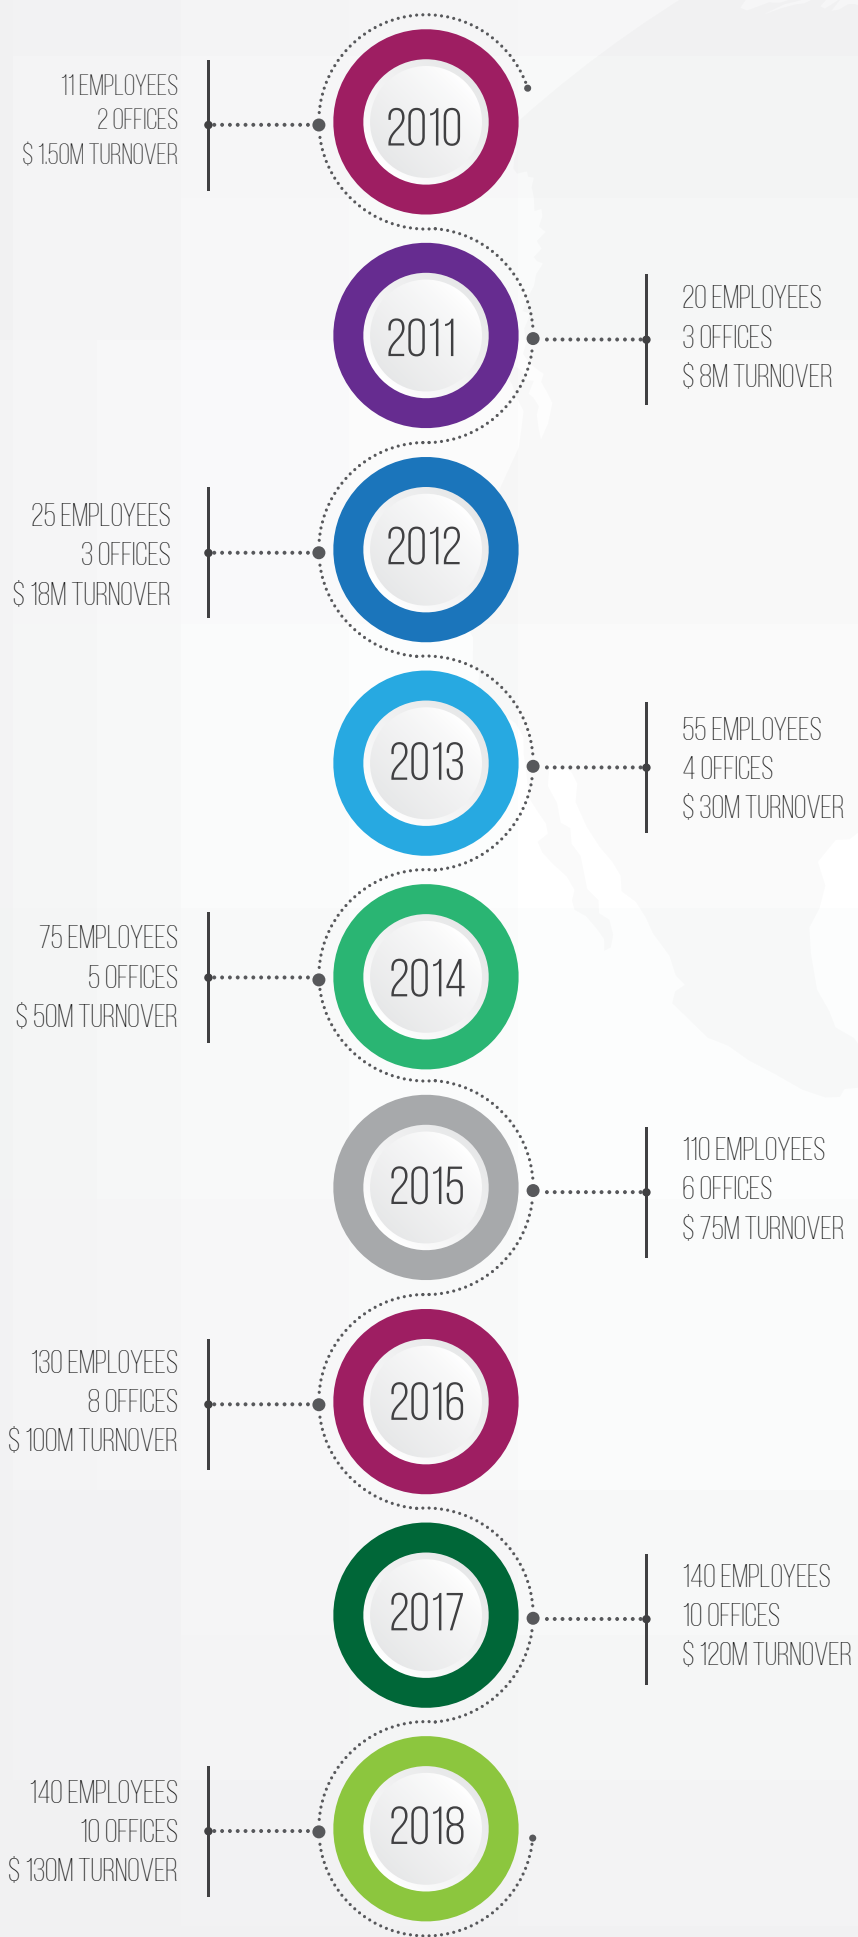

OUR JOURNEY SO FAR.....

V-TAC was developed and designed by Energy and Lighting specialist to not only bring Sustainable LED Lighting Solutions to your homes but to Keep Adding Value and Live up to the expectations of our Customers and Distributors.

Thanks to our ceaseless innovation, our broad portfolio includes a diverse range of next-generation LED Lighting technologies designed to provide a Professional solution for Professionals. Introducing an enhanced product range with a 5-Year Warranty.

The V-TAC Pro Series is set to take the LED Market by storm with Samsung's reliable and efficient LED Chips. Creating a better world for Modern Lighting through innovative technology and modern components.