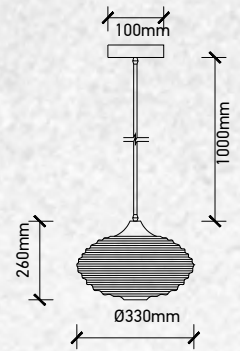

Diamond Cut Glass-Black

Model:	VT-7350-HB
SKU:	3880
EAN:	3800157620987
Size:	330x260x1000mm
Box Qty:	8Pcs
Material:	Glass+Metal