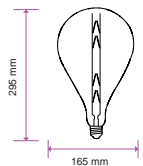

Beam Angle:	300°
Body Type:	Glass
Dimension:	Ø125x175mm
Box Qty:	50 Pcs

**SpecialBulbs**

Amber-G165-E27

**8W** VT-2159

SKU: 45641 - 2200K Warm White 3800157641197

Voltage/Frequency:	AC:220-240V,50Hz
Luminous Flux:	620lm
Commercial Type:	G165