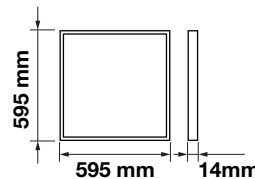

Big Panels-60x60-CRI>95

45W VT-6245

SKU: 8086 - 3000K Warm White 3800157648363
SKU: 8087 - 4000K Day White 3800157648370
SKU: 8088 - 6400K White 3800157648387

Emergency Pack: **Available**
Voltage/Frequency: **AC:200-240V,50/60Hz**
Luminous Flux: **3600lm**
Beam Angle: **120°**

LED Type: **SMD**
CRI: **>95**
PF: **>0.9**
Shape: **Square**

Body Type: **Aluminium+PMMA+PP**
Dimension: **595x595x14mm**
Box Qty: **6 Pcs**