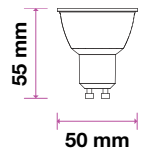

MODEL	WATTS	EQ.WATTS	LUMENS	BASE	BOX QTY.
VT-227	6.5w	60w	480	GU10	200 pcs

- SKU: 189 | 3000K WARM WHITE
- SKU: 190 | 4000K DAY WHITE
- SKU: 191 | 6400K WHITE