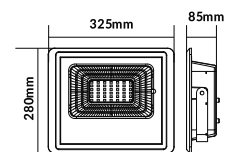

Battery: 15000mAh

Charging Time: 4 Hours

CRI: >70

Voltage/Frequency: DC:6.4V

Working Time: 8 Hours

Body Type: Aluminium

Luminous Flux: 2450lm

IP Rating: IP65

Dimension: 325x85x280mm

Color of Fixture: Black

Beam Angle: 120°

Box Qty: 2Pcs