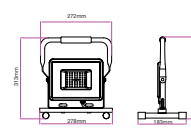

Sensor Compatible: **Yes**
Voltage/Frequency: **AC:220-240V,50Hz**
Luminous Flux: **4250lm**
Color of Fixture: **Black**

CRI: **>70**
PF: **>0.9**
IP Rating: **IP65**
Beam Angle: **100°**

Body Type: **Die Cast Aluminium**
Dimension: **278x313x183mm**
Box Qty: **10 Pcs**