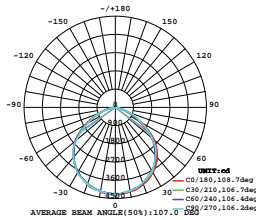

LUMINOUS INTENSITY DISTRIBUTION DIAGRAM