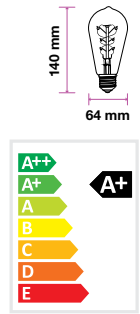

Beam Angle:	300°
Body Type:	Glass
Dimension:	64x140mm
Box Qty:	100 Pcs

Amber Cover -Filament-ST64-E27

5W VT-2066

SKU: 7220 - 2200K Warm White 3800157617284

EQ. Watts:	30w
Voltage/Frequency:	AC:220-240V,50Hz
Luminous Flux:	300lm
Commercial Type:	ST64