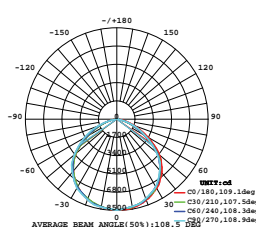

LUMINOUS INTENSITY DISTRIBUTION DIAGRAM