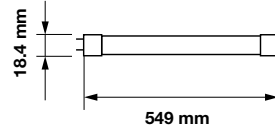

T5-Glass Plastic-60cm

8W VT-6005

SKU: 6318 - 4000K Day White 3800157619271
SKU: 6319 - 6500K White 3800157619288

EQ. Watts:	14w
Voltage/Frequency:	AC:220-240V,50Hz
Luminous Flux:	800lm
LED Type:	SMD
CRI:	>80

PF:	>0.5
Beam Angle:	160°
Body Type:	Glass with PET
Holder:	G5
Instant start :	0-100% in < 1s

On/Off:	>15,000
Life span:	20,000 Hours
Gross weight:	120g
Dimension:	18.4x549mm
Box Qty:	25 Pcs