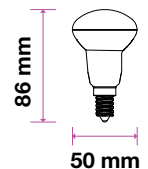

MODEL	WATTS	EQ.WATTS	LUMENS	BASE	SHAPE	BOX QTY.
VT-250	6w	40w	470	E14	R50	200 pcs
SKU: 138 | 3000K WARM WHITE SKU: 139 | 4000K DAY WHITE SKU: 140 | 6400K WHITE