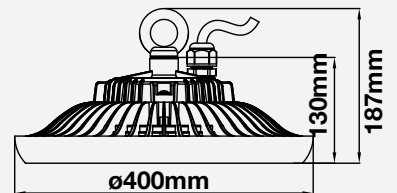

MODEL	WATTS	LUMENS	BEAM ANGLE	BOX QTY.
VT-9-200	200w	24000	120°	1 pcs

SKU: 580 | 4000K DAY WHITE
SKU: 581 | 6400K WHITE

MODEL	WATTS	LUMENS	BEAM ANGLE	BOX QTY.
VT-9-500	500w	60000	120°	1 pcs

SKU: 509 | 4000K DAY WHITE