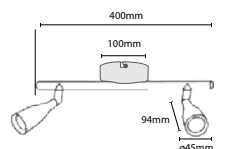

Double Head

9W VT-810-B

SKU: 8267 - 3000K Warm White
SKU: 8269 - 4000K Day White

3800157627177
3800157627191

Sensor Compatible:	Yes
Voltage/Frequency:	AC:220-240V,50/60Hz
Luminous Flux:	720lm
IP Rating:	IP20
CRI:	>80

PF:	>0.5
Beam Angle:	100°
Body Type:	Plastic+Metal
Dimension:	400x100x94mm
Box Qty:	12 Pcs