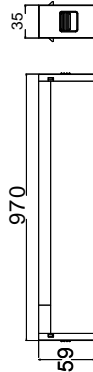

Magnetic Linear Light

20W VT-4121

SKU: 7954 - 3000K Warm White 3800157652728
SKU: 7955 - 4000K Day White 3800157652735

Voltage/Frequency:	DC:24V,50Hz	Beam Angle:	100°
Luminous Flux:	1600lm	Body Type:	Aluminium
LED Type:	SMD	Life span:	30,000 Hours
CRI:	>90	Dimension:	652x35x59mm
Color of Fixture:	Black	Box Qty:	12 PCS

3 YEAR WARRANTY*

Magnetic Linear Light

30W VT-4131

SKU: 7956 - 3000K Warm White 3800157652742
SKU: 7957 - 4000K Day White 3800157652759

Voltage/Frequency:	DC:24V,50Hz	Beam Angle:	100°
Luminous Flux:	2700lm	Body Type:	Aluminium
LED Type:	SMD	Life span:	30,000 Hours
CRI:	>90	Dimension:	970x35x59mm
Color of Fixture:	Black	Box Qty:	12 PCS

3 YEAR WARRANTY*