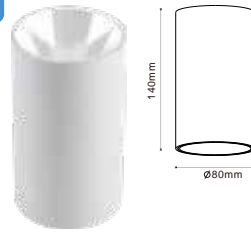

Fitting Round-GU10

NEW

Model No	VT-882-RW
SKU:	8588
Base:	GU10
Material:	Aluminium + PC
Shape:	Round
Color of Fixture:	White frame + White reflector
Dimension:	ø80x140mm
Cutting Size:	NA
EAN:	3800157651936
Box Qty:	50 Pcs