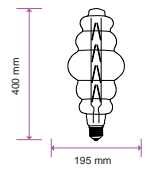

LED Type: Filament

CRI: >80

PF: >0.45

Base: E27

Beam Angle: 300°

Body Type: Glass

Dimension: Ø195X400mm

Box Qty: 6 Pcs