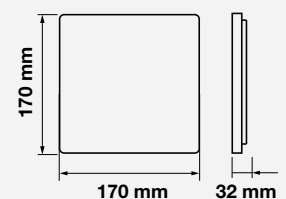

Cutting Size: 75-100mm

SKU: 742 | 3000K WARM WHITE
SKU: 743 | 4000K DAY WHITE
SKU: 744 | 6400K WHITE

MODEL	WATTS	LUMENS	BOX QTY.
VT-625SQ	24w	1800	20 pcs