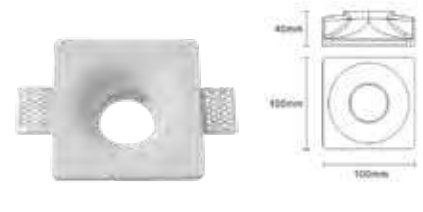

Fitting-Square-GU10

Model No	VT-859SQ
SKU:	3696
Base:	GU10
Material:	Gypsum
Shape:	Square
Color of Fixture:	White
Dimension:	100x100x40mm
Cutting Size:	103x103mm
EAN:	3800157633550
Box Qty:	40 Pcs