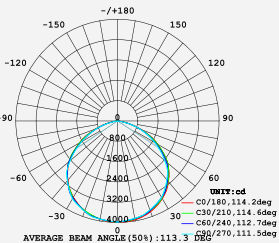

LUMINOUS INTENSITY DISTRIBUTION DIAGRAM