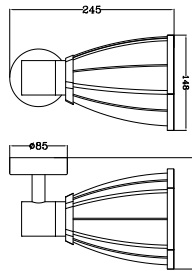

NEW

Wall Lamp
VT-835

SKU: 8628   3800157652506

Voltage:	AC:220-240V,50Hz
Max.Watts:	40w
IP Rating:	IP44
Holder:	E27
Color of Fixture:	Dark Grey
Body Type:	Stainless Steel+PC
Size:	148x165x245mm
Box Qty:	6 Pcs