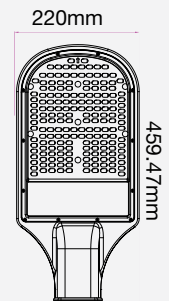

VT-101ST

SKU: 535 | 4000K DAY WHITE
SKU: 536 | 6400K WHITE

WATTS	LUMENS	BOX QTY.
100w	10000	2 pcs