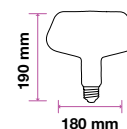

SpecialBulbs

Filament-T180-E27

8W VT-2308

SKU: 2790 - 2200K Warm White 3800157648592

EQ. Watts:	55w
Voltage/Frequency:	AC:220-240V,50Hz
Luminous Flux:	620lm
Commercial Type:	T180

LED Type:	Filament
CRI:	>80
PF:	>0.5
Base:	E27

Beam Angle:	300°
Body Type:	Glass
Dimension:	D:180x190mm
Box Qty:	6 Pcs