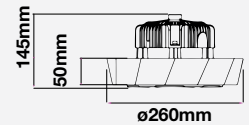

MODEL	WATTS	LUMENS	BEAM ANGLE	BOX QTY.
VT-9-120	120w	21600	120°	2 pcs

SKU: 568 | 4000K DAY WHITE
SKU: 569 | 6400K WHITE