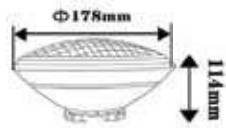

Pool Lights-PAR56
12W VT-1262

SKU: 7560 - 3000K Warm White 3800157633826
SKU: 7559 - 6500K White 3800157633819
SKU: 7561 - Blue 3800157633833

Commercial Type:	PAR56
Voltage/Frequency:	AC/DC:12V,50Hz
Luminous Flux:	1200lm
Beam Angle:	120°
CRI:	>80
IP Rating:	IP68
Body Type:	Glass
Dimension:	178x114mm
Cutting Size:	NA
Box Qty:	12 Pcs