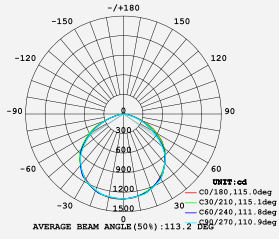

LUMINOUS INTENSITY DISTRIBUTION DIAGRAM