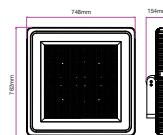

Sensor Compatible:	Yes
Voltage/Frequency:	AC:100-240V,50/60Hz
Luminous Flux:	120000lm
Color of Fixture:	Black
CRI:	>70
PF:	>0.9
IP Rating:	IP65
Beam Angle:	60°
Body Type:	Die Cast Aluminium
Dimension:	748x762x154mm
Box Qty:	1 Pc