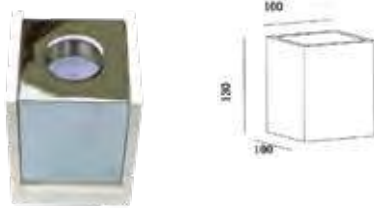

Fitting-Square Metal-1XGU10

Model No	VT-860-CH
SKU:	3116
Base:	GU10
Material:	Gypsum with metal
Shape:	Square
Color of Fxture:	White+Chrome
Dimension:	100x100x130mm
Cutting Size:	N/A
EAN:	3800157634410
Box Qty:	12pcs