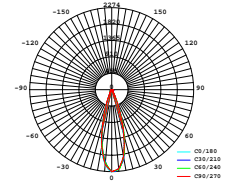

Tracklights-Smart Color Changing

15w VT-7715-W

SKU: 1456 - 3 IN 1 3800157637909

Sensor Compatible:	
Voltage/Frequency:	AC:220-240V,50/60Hz
Luminous Flux:	650
LED Type:	COB
CRI:	>80
PF:	>0.5

CCT AND DIMMING
VIA SMART PHONE APP

CCT Adjustable
2800K/4000K/6000K