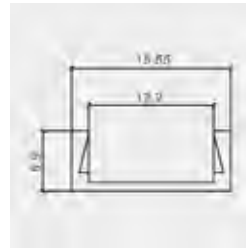

Aluminium Profiles-Milky

Model No:	VT-9327
SKU:	3370
Dimension:	x2000x16mmx7mm
Color of Fixture:	Milky
EAN:	3800157645553
Box Qty.	200 Pcs