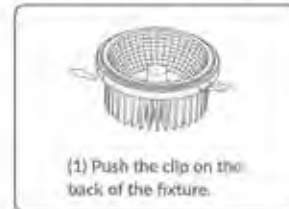

Instructions to change the reflector