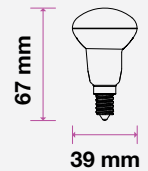

LED REFLECTOR BULB

We offer an energy-efficient reflectors range of various widths (39mm, 50mm, 63mm, 80mm) for diffused lighting that can serve as track or spotlight in residential, hospitality, or commercial spaces.

- Available in E14 and E27
- 30,000-hr lifespan
- 120° Beam Angle
- AC:220-240V,50Hz
- CRI: >80

5 YEAR
WARRANTY*

MODEL	WATTS	EQ.WATTS	LUMENS	BASE	SHAPE	BOX QTY.
VT-239	3w	25w	250	E14	R39	200 pcs
SKU: 210 | 3000K WARM WHITE SKU: 211 | 4000K DAY WHITE SKU: 212 | 6400K WHITE						

MODEL	WATTS	EQ.WATTS	LUMENS	BASE	SHAPE	BOX QTY.
VT-250	6w	40w	470	E14	R50	200 pcs
SKU: 138 | 3000K WARM WHITE SKU: 139 | 4000K DAY WHITE SKU: 140 | 6400K WHITE						

MODEL	WATTS	EQ.WATTS	LUMENS	BASE	SHAPE	BOX QTY.
VT-263	8w	60w	570	E27	R63	200 pcs
SKU: 141 | 3000K WARM WHITE SKU: 142 | 4000K DAY WHITE SKU: 143 | 6400K WHITE						

MODEL	WATTS	EQ.WATTS	LUMENS	BASE	SHAPE	BOX QTY.
VT-280	10w	75w	800	E27	R80	200 pcs
SKU: 135 | 3000K WARM WHITE SKU: 136 | 4000K DAY WHITE SKU: 137 | 6400K WHITE