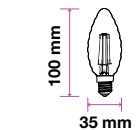

Amber Cover -Filament-Candle-E14

4W VT-1948

SKU: 7115 - 2200K Warm White 3800157609906

EQ. Watts:	35w
Voltage/Frequency:	AC:220-240V,50Hz
Luminous Flux:	350lm
Commercial Type:	Candle

LED Type:	Filament
CRI:	>80
PF:	>0.4
Base:	E14

Beam Angle:	300°
Body Type:	Glass
Dimension:	35x100mm
Box Qty:	100 Pcs