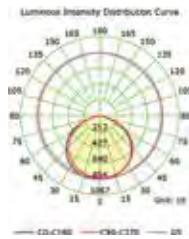

Streetlight-Photo Cell Sensor

30w VT-15031ST

SKU: 5489 - 4000K Day White 3800157623483
SKU: 5490 - 6400K White 3800157623490

PHOTOCELL SENSOR
Auto Turns On At Night
Auto Turns Off At Day Time

IP65 RATING