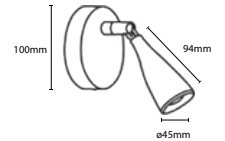

PF:	>0.5
Beam Angle:	100°
Body Type:	Plastic+Metal
Dimension:	100x94x45mm
Box Qty:	12 Pcs