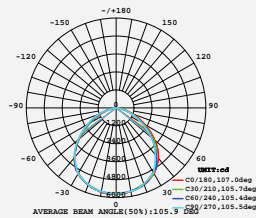

LUMINOUS INTENSITY DISTRIBUTION DIAGRAM