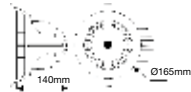

Sensor Compatible:	Yes
Voltage/Frequency:	AC:220-240V,50/60Hz
Luminous Flux:	2650lm
LED Type:	COB
CRI:	>80
PF:	>0.9

Beam Angle:	24°
Body Type:	Die Cast Aluminum
Color of Fixture:	White
Shape:	Round
Dimension:	Ø165x140mm
Cutting Size:	Ø 155
Box Qty:	20 Pcs

Downlight-Moving Head-Square

SKU: 5096 - 4000K Day White
SKU: 5097 - 6400K White

3800157609371
3800157609388
3800157609395

3w VT-1133SQ