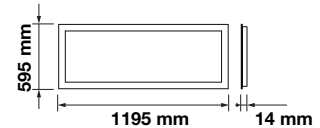

Body Type:	Aluminium+PMMA+PS
Dimension:	1195x295x14mm
Box Qty:	6 Pcs

Big Panels-High Lumen-120x60

45w VT-12045

SKU: 6332 - 4000K Day White 3800157620321  
 SKU: 6333 - 6400K White 3800157620338

Emergency Pack:	Available
Voltage/Frequency:	AC:220-240V,50/60Hz
Luminous Flux:	5400lm
Beam Angle:	120°