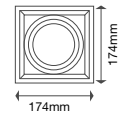

AR111-Accessories

Model No: VT-7221-B
SKU: 3581
Base: 1XAR111
Material: Aluminium
Color of Fixture: Black

Dimension: 174x174 mm
Cutting Size: 163x163mm
EAN: 3800157607063
Box Qty: 24 Pcs