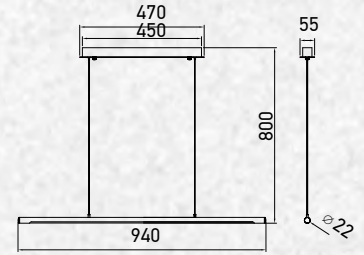

Designer Sleek Pendant-Chrome

18w VT-7018

Built In LED

SKU: 3890 - 4000K Day White

3800157621083

Voltage/Frequency:	AC:220-240V,50Hz
Luminous Flux:	1350lm
LED Type:	SMD
CRI:	>80
PF:	>0.8
Beam Angle:	120°

No. of LED: 90 pcs

Material : Stainless Steel+Metal+PMMA

Unit GW : 1.38 Kg

Life Span: 20,000 Hours

Size : 940x55x800mm

Box Qty: 12Pcs

Designer Sleek Pendant-Chrome

24w VT-7024

Built In LED

SKU: 3891 - 4000K Day White

3800157621090

Voltage/Frequency:	AC:220-240V,50Hz
Luminous Flux:	1800lm
LED Type:	SMD
CRI:	>80
PF:	>0.8
Beam Angle:	120°

No. of LED: 120 pcs

Material : Stainless Steel+Metal+PMMA

Unit GW : 1.59 Kg

Life Span: 20,000 Hours

Size : 1220x55x800mm

Box Qty: 12Pcs