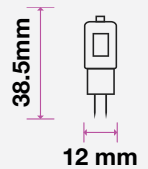

LED SPOTLIGHTS

LED Capsules Lights

Our newly improved range of capsule lights are the ideal choice for replacing Halogen counterparts. Now equipped with LEDs provided by Samsung for maximum efficiency.

- 30,000-hr lifespan
- DC: 12V for G4
- AC: 220-240V, 50Hz for G9
- CRI: >80

5 YEAR
WARRANTY*

MODEL	WATTS	EQ.WATTS	LUMENS	BASE	BOX QTY.
VT-201	1.5w	10w	100	G4	200 pcs

- SKU: 240 | 3000K WARM WHITE
- SKU: 241 | 4000K DAY WHITE
- SKU: 242 | 6400K WHITE

MODEL	WATTS	EQ.WATTS	LUMENS	BASE	BOX QTY.
VT-234	3.2w	30w	385	G4	200 pcs

- SKU: 131 | 3000K WARM WHITE
- SKU: 132 | 4000K DAY WHITE
- SKU: 133 | 6400K WHITE

MODEL	WATTS	EQ.WATTS	LUMENS	BASE	BOX QTY.
VT-203	2.5w	20w	200	G9	200 pcs

- SKU: 243 | 3000K WARM WHITE
- SKU: 244 | 4000K DAY WHITE
- SKU: 245 | 6400K WHITE

MODEL	WATTS	EQ.WATTS	LUMENS	BASE	BOX QTY.
VT-204	3w	25w	300	G9	200 pcs

- SKU: 246 | 3000K WARM WHITE
- SKU: 247 | 4000K DAY WHITE
- SKU: 248 | 6400K WHITE