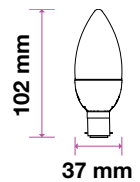

MODEL	WATTS	EQ.WATTS	LUMENS	BASE	SHAPE	BOX QTY.
VT-299D	5.5w	40w	470	B15	Candle	200 pcs

SKU: 861 | 3000K WARM WHITE

BAYONET

DIMMABLE

12 PACK
ALSO AVIALABLE