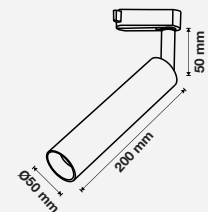

MODEL	WATTS	LUMENS	PF	CRI	BOX QTY.	BEAM ANGLE
VT-420-B	20w	1400	>0.9	>90	40 pcs	24°

SKU: 365 | 3000K WARM WHITE
SKU: 366 | 4000K DAY WHITE
SKU: 367 | 5000K WHITE