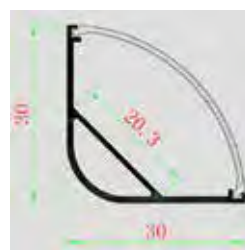

Aluminium Profiles-Milky-Set

Model No:	VT-8105
SKU:	3363
Dimension:	2000mm
Color of Fixture:	Milky
EAN:	3800157637039
Box Qty.	30 Pcs