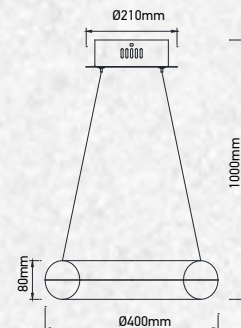

Chandelier Series

40w VT-40-1

Built In LED

SKU: 3874 - 3000K Warm White

3800157620888

Voltage/Frequency:	AC:100-240V,50Hz
Luminous Flux:	2800lm
LED Type:	SMD
CRI:	>80
PF:	>0.9
Beam Angle:	120°

No. of LED:	240 pcs
Material :	Steel+PC
Unit GW :	3.90 Kg
Life Span:	20,000 Hours
Size :	400X210X1000mm
Box Qty:	1Pcs

Chandelier-3 Step

70w VT-70-3D

Built In LED

SKU: 3904 - 3000K Warm White
SKU: 3905 - 4000K Day White

3800157624633
3800157624640

Voltage/Frequency:	AC:100-240V,50Hz
Luminous Flux:	4900lm
LED Type:	SMD
CRI:	>80
PF:	>0.9
Beam Angle:	120°

No. of LED:	360 pcs
Material :	Acrylic+Aluminium
Unit GW :	3.50 Kg
Life Span:	20,000 Hours
Size :	600x600x1200mm
Box Qty:	1Pcs