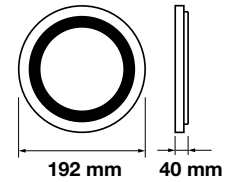

Twin LED-Round
15w VT-1509RD

SKU: 4893 - 3000K Warm White 3800157602624
SKU: 4894 - 4000K Day White 3800157602631
SKU: 4895 - 6400K White 3800157602648

Emergency Pack:	Available
Voltage/Frequency:	AC:85-265V,50/60Hz
Luminous Flux:	1500lm
Beam Angle:	120°

LED Type:	SMD
CRI:	>80
PF:	>0.9
Shape:	Round

Body Type:	Aluminium
Dimension:	192x40mm
Box Qty:	20 Pcs