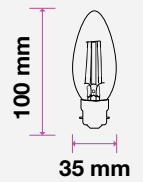

## Candle

Candle | B22

Candle | E14

Twist Candle

Flame Candle

MODEL	WATTS	EQ.WATTS	LUMENS	BASE	SHAPE	BOX QTY.
VT-222	4w	40w	400	B22	Candle	192 pcs

SKU: 105 | 3000K WARM WHITE

MODEL	WATTS	EQ.WATTS	LUMENS	BASE	SHAPE	BOX QTY.
VT-254	4w	35w	400	E14	Candle	100 pcs