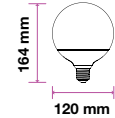

Bulbs-Globe-E27

13W VT-1884D

SKU: 4254 - 2700K Warm White 3800230627100
SKU: 7194 - 4000K Day White 3800157615709
SKU: 7195 - 6000K White 3800157615716

EQ. Watts:	75w
Voltage/Frequency:	AC:220-240V,50Hz
Luminous Flux:	1055lm
Commercial Type:	G120

LED Type:	SMD
CRI:	>80
PF:	>0.7
Base:	E27

Beam Angle:	200°
Body Type:	ThermoPlastic
Dimension:	120x164mm
Box Qty:	12 Pcs