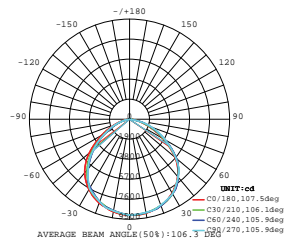

LUMINOUS INTENSITY DISTRIBUTION DIAGRAM

NEW

VT-206-G

SKU: 789 | 4000K DAY WHITE
SKU: 790 | 6400K WHITE

120
Lumen/W