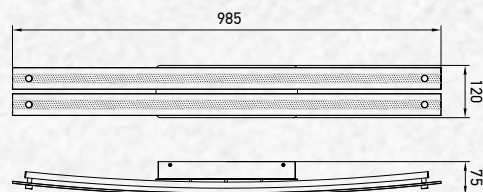

Designer Bend Glass-Hanging Pendant

18w VT-7020 Built In LED

SKU: 3898 - 4000K Day white 3800157621168

Voltage/Frequency:	AC:220-240V,50Hz
Luminous Flux:	1350lm
LED Type:	SMD
CRI:	>80
PF:	>0.8
Beam Angle:	120°

No. of LED:	90 pcs
Material :	Stainless Steel+Metal+Glass
Unit GW :	1.98 Kg
Life Span:	20,000 Hours
Size :	985x55x800mm
Box Qty:	6Pcs