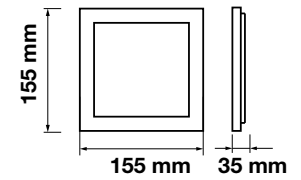

Body Type:	Aluminium
Dimension:	155x155x35mm
Box Qty:	20 Pcs