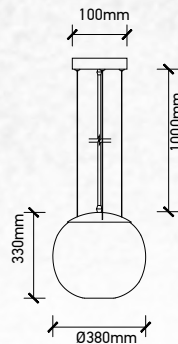

Designer Glass-Gun Grey

Model:	VT-7380
SKU:	3888
EAN:	3800157621069
Size:	Ø380x330x1000mm
Box Qty:	4Pcs
Material:	Glass