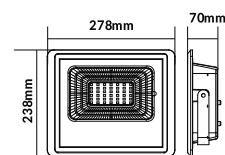

Battery: 10000mAh

Charging Time: 4 Hours

CRI: >70

Voltage/Frequency: DC:6.4V

Working Time: 8 Hours

Body Type: Aluminium

Luminous Flux: 1650lm

IP Rating: IP65

Dimension: 270x70x238mm

Color of Fixture: Black

Beam Angle: 120°

Box Qty: 5Pcs