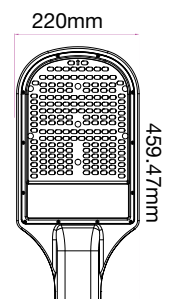

VT-121ST

SKU: 533 | 4000K DAY WHITE
SKU: 534 | 6400K WHITE

WATTS	LUMENS	BOX QTY.
120w	12000	2 pcs