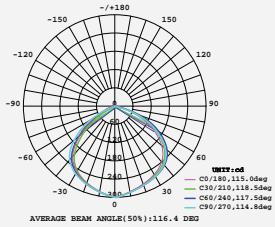

LUMINOUS INTENSITY DISTRIBUTION DIAGRAM