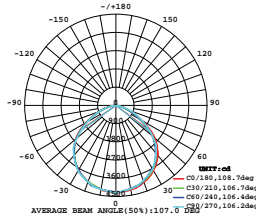

LUMINOUS INTENSITY DISTRIBUTION DIAGRAM