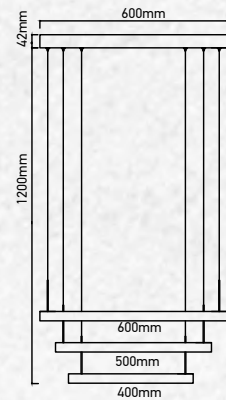

92w VT-82-3-B **Built In LED**
SKU: 3990 - 3000K Warm White 3800157638753

Voltage/Frequency:	AC:220-240V,50Hz
Luminous Flux:	5925lm
LED Type:	SMD
CRI:	>80
PF:	>0.9
Beam Angle:	120°

No. of LED:	470 pcs
Material :	Aluminium+Acrylic
Unit GW :	4.7 Kg
Life Span:	25,000 Hours
Size :	600/500/400mm
Box Qty:	1Pcs

Coffee Chandelier-3 Step-Dimmable