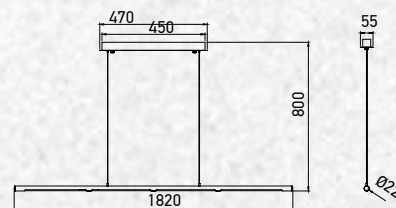

Designer Sleek Pendant-Chrome

36w VT-7036

Built In LED

SKU: 3892 - 4000K Day White

3800157621106

Voltage/Frequency:	AC:220-240V,50Hz
Luminous Flux:	2700lm
LED Type:	SMD
CRI:	>80
PF:	>0.8
Beam Angle:	120°

No. of LED:	180 pcs
Material :	Stainless Steel+Metal+PMMA
Unit GW :	1.82 Kg
Life Span:	20,000 Hours
Size :	1820x55x800mm
Box Qty:	12Pcs

Designer Sleek Chrome Surface Lamp

36w VT-7037

Built In LED

SKU: 3893 - 4000K Day White

3800157621113

Voltage/Frequency:	AC:220-240V,50Hz
Luminous Flux:	2700lm
LED Type:	SMD
CRI:	>80
PF:	>0.8
Beam Angle:	120°

No. of LED:	180 pcs
Material :	Stainless Steel+Metal+PMMA
Unit GW :	2.24 Kg
Life Span:	20,000 Hours
Size :	940x120x60mm
Box Qty:	6Pcs