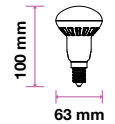

LED Bulbs-E14

5.5W VT-2156

SKU: 7357 - 2700K Warm White 3800157628150
SKU: 7358 - 4000K Day White 3800157628167
SKU: 7359 - 6400K White 3800157628174

EQ. Watts: 40w
Voltage/Frequency: AC:220-240V,50Hz
Luminous Flux: 470lm
Commercial Type: P45

LED Type: SMD
CRI: >80
PF: >0.5
Base: E14

Beam Angle: 180°
Body Type: ThermoPlastic
Dimension: 45x81mm
Box Qty: 60 Pcs

Bulbs-R39-E14

3W VT-1861

SKU: 4220 - 4000K Day White 3800230625489
SKU: 4242 - 6400K White 3800230626806

EQ. Watts: 25w
Voltage/Frequency: AC:220-240V,50Hz
Luminous Flux: 210lm
Commercial Type: R39

LED Type: SMD
CRI: >80
PF: >0.4
Base: E14

Beam Angle: 120°
Body Type: ThermoPlastic
Dimension: 39x67mm
Box Qty: 200 Pcs

Bulbs-R50-E14

6W VT-1876

SKU: 4246 - 6400K White 3800230626813

EQ. Watts: 40w
Voltage/Frequency: AC:220-240V,50Hz
Luminous Flux: 400lm
Commercial Type: R50

LED Type: SMD
CRI: >80
PF: >0.4
Base: E14

Beam Angle: 120°
Body Type: ThermoPlastic
Dimension: 50x86mm
Box Qty: 200 Pcs

Bulbs-R63-E27

8W VT-1862

SKU: 4140 - 4000K Day White 3800230620903
SKU: 4244 - 6400K White 3800230626820

EQ. Watts: 60w
Voltage/Frequency: AC:220-240V,50Hz
Luminous Flux: 500lm
Commercial Type: R63

LED Type: SMD
CRI: >80
PF: >0.4
Base: E27

Beam Angle: 120°
Body Type: ThermoPlastic
Dimension: 63x100mm
Box Qty: 200 Pcs

Bulbs-R7S

7W VT-1917

SKU: 7123 - 3000K Warm White 3800157610032
SKU: 7124 - 4000K Day White 3800157610049

EQ. Watts: 40w
Voltage/Frequency: AC:220-240V,50Hz
Luminous Flux: 470lm
Commercial Type: R7S

LED Type: SMD
CRI: >80
PF: >0.5
Base: R7S

Beam Angle: 360°
Body Type: ThermoPlastic
Dimension: 25x118mm
Box Qty: 100 Pcs