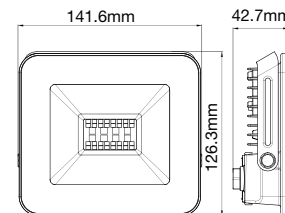

**CCT AND DIMMING
VIA SMART PHONE APP**

Voltage/Frequency: **AC:220-240V**

IP Rating: **IP65**

Luminous Flux: **1400lm**

Beam Angle: **100°**

Color of Fixture: **White**

Body Type: **Aluminium**

CRI: **>80**

Dimension: **141.6x42.7x126.3mm**

PF: **>0.9**

Box Qty: **20 Pcs**