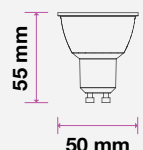

MODEL	WATTS	EQ.WATTS	LUMENS	BASE	SHAPE	BOX QTY.
VT-275D	5w	35w	380	GU10		192 pcs

SKU: 109 | 3000K WARM WHITE
SKU: 512 | 4000K DAY WHITE
SKU: 897 | 6400K WHITE