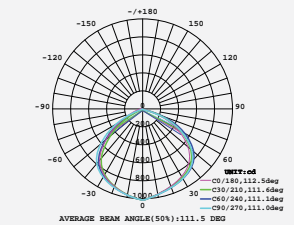

LUMINOUS INTENSITY DISTRIBUTION DIAGRAM

NEW

VT-30-1-B

SKU: 20013 | 4000K DAY WHITE
SKU: 949 | 6400K WHITE

WATTS	LUMENS	BOX QTY.
30w	2400	10 pcs