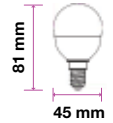

LED Bulbs-E27

5.5W VT-2166

SKU: 7360 - 2700K Warm White 3800157628181
SKU: 7361 - 4000K Day White 3800157628198

EQ. Watts: **40w**
Voltage/Frequency: **AC:220-240V,50Hz**
Luminous Flux: **470lm**
Commercial Type: **G45**

LED Type: **SMD**
CRI: **>80**
PF: **>0.4**
Base: **E27**

Beam Angle: **180°**
Body Type: **ThermoPlastic**
Dimension: **45x82mm**
Box Qty: **50 Pcs**