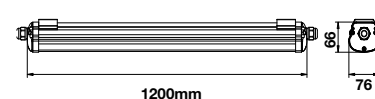

Voltage/Frequency: AC:220-240V,50/60Hz

Luminous Flux: 2880lm

LED Type: SMD

CRI: >70

PF: >0.9

Beam Angle: 120°

Body Type: Plastic+ABS

On/Off: >10,000

Life span: 20,000 Hours

Gross weight: 1.9 kg

Dimension: 1200x76x66mm

Box Qty: 12 Pcs