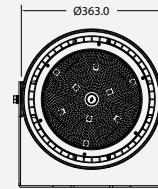

VT-500D

SKU: 490 | 5000K WHITE

WATTS	LUMENS	BEAM ANGLE	BOX QTY.
500w	67500	45°	1 pcs