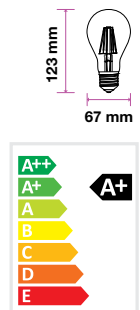

Amber Cover -Filament-A67-E27

10W VT-2028

SKU: 7157 - 2200K Warm White 3800157612227

EQ. Watts:	65w
Voltage/Frequency:	AC:220-240V,50Hz
Luminous Flux:	900lm
Commercial Type:	A67

LED Type:	Filament
CRI:	>80
PF:	>0.5
Base:	E27

Beam Angle:	300°
Body Type:	Glass
Dimension:	67x123mm
Box Qty:	50 Pcs