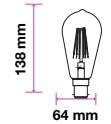

Amber Filament-A70-E27

12.5W VT-2123

SKU: 7457 - 2200K Warm White 3800157637862

EQ. Watts:	85w
Voltage/Frequency:	AC:220-240V,50Hz
Luminous Flux:	1240lm
Commercial Type:	A70

LED Type:	Filament
CRI:	>80
PF:	>0.5
Base:	E27

Beam Angle:	330°
Body Type:	Glass
Dimension:	70x132mm
Box Qty:	50 Pcs

Filament-ST64-E27

4W VT-2185

SKU: 7474 - 1800K Warm White 3800157640312

EQ. Watts:	20w
Voltage/Frequency:	AC:220-240V, 50Hz
Luminous Flux:	200lm
Commercial Type:	ST64

LED Type:	Filament
CRI:	>80
PF:	>0.5
Base:	E27

Beam Angle:	300°
Body Type:	Glass
Dimension:	64x150mm
Box Qty:	50 Pcs

Amber Cover -Filament-ST64-E27

4W VT-2144

SKU: 7327 - 2200K Warm White 3800157624718

EQ. Watts:	40w
Voltage/Frequency:	AC:220-240V,50Hz
Luminous Flux:	400lm
Commercial Type:	ST64

LED Type:	Filament
CRI:	>80
PF:	>0.4
Base:	E27

Beam Angle:	300°
Body Type:	Glass
Dimension:	64x140mm
Box Qty:	100 Pcs

DIMMABLE

Amber Cover -Filament-ST64-B22

4W VT-2145

SKU: 7421 - 2200K Warm White 3800157633093

EQ. Watts:	30w
Voltage/Frequency:	AC:220-240V,50Hz
Luminous Flux:	350lm
Commercial Type:	ST64

LED Type:	Filament
CRI:	>80
PF:	>0.5
Base:	B22

Beam Angle:	300°
Body Type:	Glass
Dimension:	64x138mm
Box Qty:	100 Pcs

Bayonet Holder

Amber Cover -Filament-ST64-B22

4W VT-2145D

SKU: 7420 - 2200K Warm White 3800157633086

EQ. Watts:	25w
Voltage/Frequency:	AC:220-240V,50Hz
Luminous Flux:	350lm
Commercial Type:	ST64

LED Type:	Filament
CRI:	>80
PF:	>0.5
Base:	B22

Beam Angle:	300°
Body Type:	Glass
Dimension:	64x138mm
Box Qty:	100 Pcs

Bayonet Holder

DIMMABLE