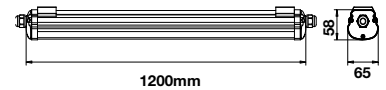

5 YEAR
WARRANTY*

IP65
RATING

Voltage/Frequency:	AC:200-240V,50/60Hz
Luminous Flux:	3840lm
LED Type:	SMD
CRI:	>70

PF:	>0.9
Beam Angle:	120°
Body Type:	PC+ABS
On/Off:	>15,000

Life span:	30,000 Hours
Gross weight:	0.60 kg
Dimension:	1200x65x58mm
Box Qty:	12 Pcs