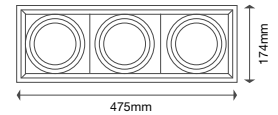

AR111-Accessories

Model No: VT-7223-B
SKU: 3583
Base: 3XAR111
Material: Aluminium
Color of Fixture: Black

Dimension: 475x174mm
Cutting Size: 168x455mm
EAN: 3800157607087
Box Qty: 12 Pcs