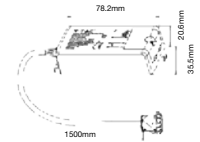

Body Type:	Plastic
IP Rating:	IP20
Dimension:	35.5x78.2x20.6mm
Box Qty:	100 Pcs

On/Off via Moving Hand