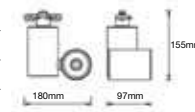

Tracklights-Black Body
15w VT-4615B

SKU: 1301 - 3000K Warm White 3800157619882
SKU: 1302 - 4000K Day White 3800157619899
SKU: 1303 - 6400K White 3800157619905

Sensor Compatible:	Yes	Beam Angle:	24°
Voltage/Frequency:	AC:220-240V,50/60Hz	Color of Fixture:	Black
Luminous Flux:	1350lm	Body Type:	Aluminium
LED Type:	COB	Life span:	30,000 Hours
CRI:	>95	Dimension:	180x97x155mm
PF:	>0.9	Box Qty:	20 Pcs