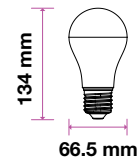

Beam Angle:	200°
Body Type:	Thermoplastic
Dimension:	65x135mm
Box Qty:	100 Pcs