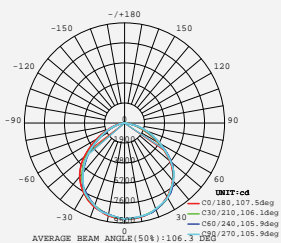

LUMINOUS INTENSITY DISTRIBUTION DIAGRAM

NEW

VT-206-B

SKU: 778 | 4000K DAY WHITE
SKU: 779 | 6400K WHITE

120
Lumen/W