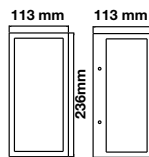

Wall Lamp
VT-837-B

SKU: 8517   3800157637435

Voltage:	AC:220-240V, 50Hz
Max.Watts:	60W
IP Rating:	IP44
Holder:	E27
Color of Fixture:	Matt Black
Body Type:	Aluminium+Clear Glass
Size:	113x236x113mm
Box Qty:	10 Pcs