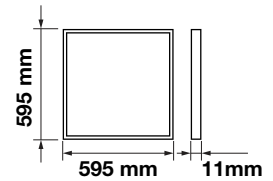

NEW

Big Panels-60x60-IP65

40W VT-6140

SKU: 6603 - 4000K Day White 3800157652100
SKU: 6604 - 6400K White 3800157652117

Emergency Pack:	NA
Voltage/Frequency:	AC:200-240V,50/60Hz
Luminous Flux:	4400lm
Beam Angle:	120°

LED Type:	SMD
CRI:	>80
PF:	>0.9
Shape:	Square

Body Type:	Aluminium+PMMA+PS
Dimension:	595x595x11mm
Box Qty:	6 Pcs

NEW

Big Panels-60x60-Lifud Driver

36W VT-6236

SKU: 8082 - 4000K Day White 3800157646857
SKU: 8081 - 6400K White 3800157646840

Emergency Pack:	Available
Voltage/Frequency:	AC:220-240V,50/60Hz
Luminous Flux:	3240lm
Beam Angle:	120°

LED Type:	SMD
CRI:	>80
PF:	>0.9
Shape:	Square

Body Type:	Aluminium+PS+PP
Dimension:	595x595x8.5mm
Box Qty:	6 Pcs

NEW

Big Panels-60x60

36W VT-6237

SKU: 8083 - 3000K Warm White 3800157646925
SKU: 8084 - 4000K Day White 3800157646932
SKU: 8085 - 6400K White 3800157646949

Emergency Pack:	Available
Voltage/Frequency:	AC:220-240V,50/60Hz
Luminous Flux:	3240lm
Beam Angle:	120°

LED Type:	SMD
CRI:	>80
PF:	>0.9
Shape:	Square

Body Type:	Aluminium+PS+PP
Dimension:	595x595x8.5mm
Box Qty:	6 Pcs