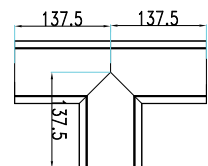

: SKU:398 | 4000K DAY WHITE

16W
VT-7-42-X