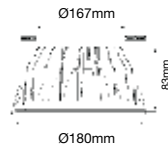

Sensor Compatible:	Yes
Voltage/Frequency:	AC:100-277V,50/60Hz
Luminous Flux:	2400lm
LED Type:	COB
CRI:	>80
PF:	>0.5

Beam Angle:	120°
Body Type:	PKW
Color of Fixture:	White
Shape:	Round
Dimension:	Ø180x83mm
Cutting Size:	Ø167mm
Box Qty:	18 Pcs