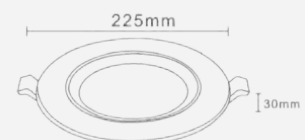

Cutting Size:  $\varnothing$ 195 mm

**5** YEAR  
**WARRANTY\***