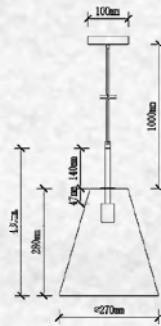

Designer Glass-Transparent

Model:	VT-7305
SKU:	3881
EAN:	3800157620994
Size:	Ø270x1280mm
Box Qty:	4Pcs
Material:	Glass