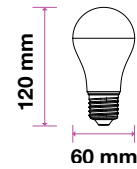

EQ. Watts:	75w
Voltage/Frequency:	AC:220-240V,50Hz
Luminous Flux:	1055lm
Commercial Type:	A60

LED Type:	SMD
CRI:	>95
PF:	>0.5
Base:	E27

Beam Angle:	200°
Body Type:	Thermoplastic
Dimension:	60x120mm
Box Qty:	100 Pcs