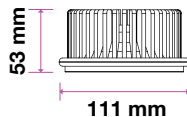

Instructions to change the reflector