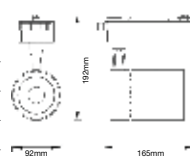

Tracklights-Black Body
35W VT-4536B

SKU: 1285 - 3000K Warm White 3800157618694
SKU: 1286 - 4000K Day White 3800157618700
SKU: 1287 - 6000K White 3800157618717

Sensor Compatible:	Yes	Beam Angle:	24°
Voltage/Frequency:	AC:220-240V,50/60Hz	Color of Fixture:	Black
Luminous Flux:	3500lm	Body Type:	Aluminium
LED Type:	COB	Life span:	20,000 Hours
CRI:	>80	Dimension:	92x165x192mm
PF:	>0.9	Box Qty:	20 Pcs