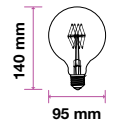

Beam Angle:	300°
Body Type:	Glass
Dimension:	95x140mm
Box Qty:	50 Pcs

Amber Cover -Filament-Globe-E27

**8W** VT-2019

SKU: 7145 - 2200K Warm White 3800157610605

EQ. Watts:	65w
Voltage/Frequency:	AC:220-240V,50/60Hz
Luminous Flux:	800lm
Commercial Type:	G95