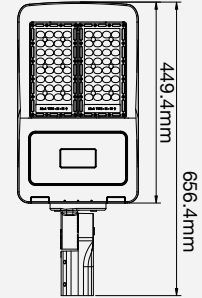

VT-102ST

SKU: 883 | 4000K DAY WHITE
SKU: 884 | 6400K WHITE

WATTS	LUMENS	BOX QTY.
100w	14000	1 pcs