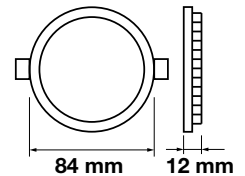

SKU: 6292 - 3000K Warm White 3800157616751
SKU: 6293 - 4000K Day White 3800157616768
SKU: 6294 - 6400K White 3800157616775

Cutting Size:
Ø73mm

Emergency Pack:	Available	LED Type:	SMD	Body Type:	Aluminium
Voltage/Frequency:	AC:85-265V,50/60Hz	CRI:	>80	Dimension:	Ø84x12mm
Luminous Flux:	210lm	PF:	>0.5	Box Qty:	40 Pcs
Beam Angle:	120°	Shape:	Round