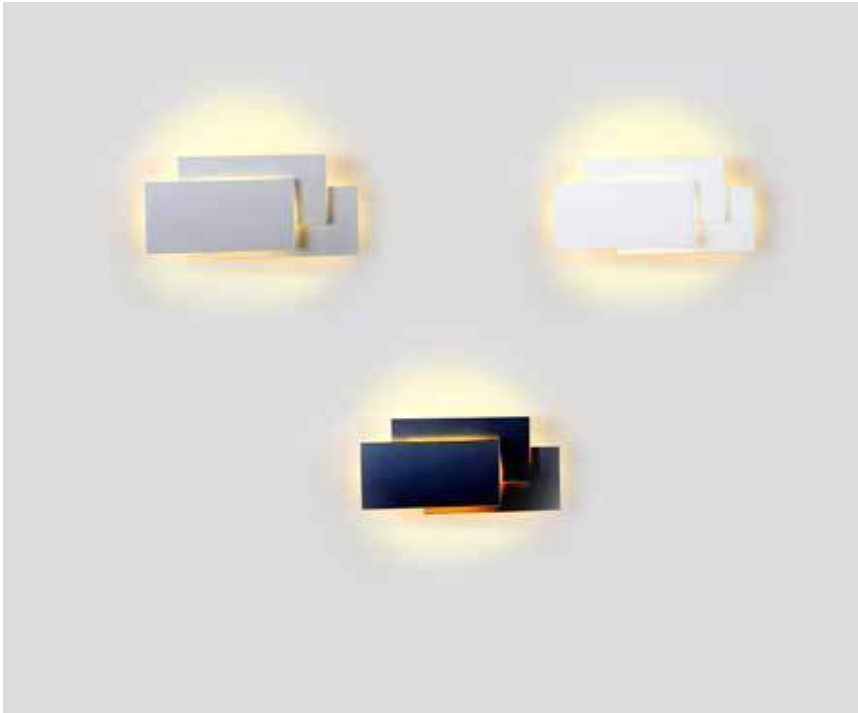

White

SKU: 8202 - 3000K Warm White 3800157623193
SKU: 8203 - 4000K Day White 3800157623209

Black

SKU: 8204 - 3000K Warm White 3800157623216
SKU: 8205 - 4000K Day White 3800157623223

Grey

SKU: 8206 - 3000K Warm White 3800157623230
SKU: 8207 - 4000K Day White 3800157623247

Modern Wall Lights

12w VT-712

Sensor Compatible:	Yes
Voltage/Frequency:	AC:100-240V,50/60Hz
Luminous Flux:	1100lm
IP Rating:	IP20
CRI:	>80

PF:	>0.5
Beam Angle:	360°
Body Type:	Aluminium+Acrylic
Dimension:	260x125x55mm
Box Qty:	20 Pcs

Adjustable Modern Wall Lights

18w VT-819-W

SKU: 8533 - 3000K Warm White 3800157638678
SKU: 8534 - 4000K Day White 3800157638685

Sensor Compatible:	Yes
Voltage/Frequency:	AC:220-240V,50/60Hz
Luminous Flux:	1800lm
IP Rating:	IP44
CRI:	>80

PF:	>0.5
Beam Angle:	Adjustable 5°-90°
Body Type:	Aluminium
Dimension:	600x100x42mm
Box Qty:	10 Pcs

Modern Wall Lights

20w VT-821-W

SKU: 8535 - 3000K Warm White 3800157638692
SKU: 8536 - 4000K Day White 3800157638708

Sensor Compatible:	Yes
Voltage/Frequency:	AC:220-240V,50/60Hz
Luminous Flux:	2000
IP Rating:	IP44
CRI:	>80

PF:	>0.5
Beam Angle:	150°
Body Type:	Aluminium
Dimension:	610x90x35mm
Box Qty:	20 Pcs