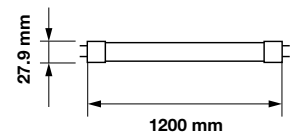

NEW

T8-Nano Plastic-120cm

12w VT-1612

SKU: 6477 | 3000K Warm White 3800157647663
SKU: 6478 | 4000K Day White 3800157647670
SKU: 6479 | 6400K White 3800157647687

Dummy Starter
Included

Voltage/Frequency:	AC:220-240V,50Hz
Luminous Flux:	1920lm
LED Type:	SMD
CRI:	>80

PF:	>0.9
Beam Angle:	160°
Body Type:	Nano Plastic
Holder:	G13
Instant start :	0-100% in < 1s

On/Off:	>15,000
Life span:	30,000 Hours
Gross weight:	193g
Dimension:	27.9x1200mm
Box Qty:	25 Pcs

SuperBRIGHT
160
LUMENS/W

5 YEAR
WARRANTY*