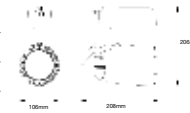

Tracklights-White Body
33W VT-4534W

SKU: 1241 - 3000K Warm White 3800157603997
SKU: 1229 - 4000K Day White 3800157602501
SKU: 1230 - 5000K White 3800157602518

Sensor Compatible:	Yes	Beam Angle:	22°
Voltage/Frequency:	AC:220-240V,50/60Hz	Color of Fixture:	White
Luminous Flux:	2300lm	Body Type:	Die Cast Aluminium
LED Type:	COB	Life span:	20,000 Hours
CRI:	>80	Dimension:	106x208x206mm
PF:	>0.9	Box Qty:	8 Pcs