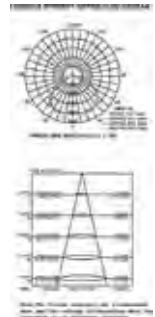

Slimline-White Body-White Wire

100w VT-49100W

SKU: 5844 - 4000K Day White 3800157615181

Sensor Compatible: **Yes**
Voltage/Frequency: **AC:220-240V,50/60Hz**
Luminous Flux: **8500lm**
Color of Fixture: **White**

CRI: **>70**
PF: **>0.9**
IP Rating: **IP65**
Beam Angle: **100°**

Body Type: **Die Cast Aluminium**
Dimension: **293x41x231mm**
Box Qty: **4 Pcs**