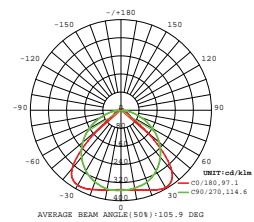

MODEL	WATTS	CRI	LUMENS	PF	SIZE
VT-4550D	50w	>80	8000	>0.9	1500mm

LINEAR FOLLOW TRUNKING
SKU: 1363 | 4000K DAY WHITE