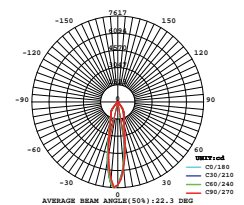

Tracklights-Black Body 40W VT-4540T

SKU: 1191 - 3000K Warm White
SKU: 1192 - 5000K Day White

3800230629548
3800230629555

Sensor Compatible:	Yes	Beam Angle:	22°
Voltage/Frequency:	AC:220-240V,50/60Hz	Color of Fixture:	Black
Luminous Flux:	2600lm	Body Type:	Aluminium
LED Type:	COB	Life span:	20,000 Hours
CRI:	>70	Dimension:	225x185x138mm
PF:	>0.9	Box Qty:	8 Pcs