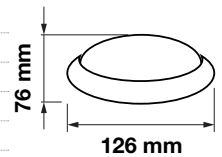

Sensor Compatible:	Yes
Voltage/Frequency:	AC:200-240V,50/60Hz
Luminous Flux:	560lm
IP Rating:	IP54
CRI:	>70
PF:	>0.5

Beam Angle:	120°
Color of Fixture:	White
Body Type:	Plastic CLAD Aluminium
Shape:	Oval
Dimension:	Ø126x76mm
Box Qty:	10 Pcs