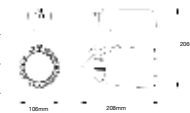

Tracklights-Black Body
33W VT-4534B

SKU: 1242 - 3000K Warm White 3800157604000
SKU: 1231 - 4000K Day White 3800157602525
SKU: 1232 - 5000K White 3800157602532

Sensor Compatible:	Yes	Beam Angle:	22°
Voltage/Frequency:	AC:220-240V,50/60Hz	Color of Fixture:	Black
Luminous Flux:	2300lm	Body Type:	Die Cast Aluminium
LED Type:	COB	Life span:	20,000 Hours
CRI:	>80	Dimension:	106x208x206mm
PF:	>0.9	Box Qty:	8 Pcs