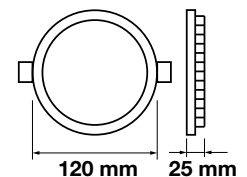

Cutting Size:  
 Ø105mm

Body Type:	Aluminium+Chrome
Dimension:	Ø120x25mm
Box Qty:	40 Pcs