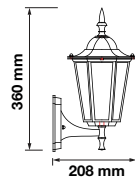

Wall Lamp
VT-749-B

SKU: 7066

3800157616195

Voltage:	AC:220-240V,50Hz
Max.Watts:	40W
IP Rating:	IP44
Holder:	E27
Color of Fixture:	Matt Black
Body Type:	Aluminium+Glass
Size:	208x360x170mm
Box Qty:	10 Pcs