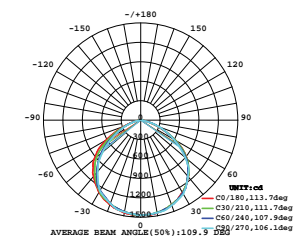

LUMINOUS INTENSITY DISTRIBUTION DIAGRAM

NEW

VT-50-1-B

SKU: 20014 | 4000K DAY WHITE
SKU: 951 | 6400K WHITE

WATTS	LUMENS	BOX QTY.
50w	4000	8 pcs