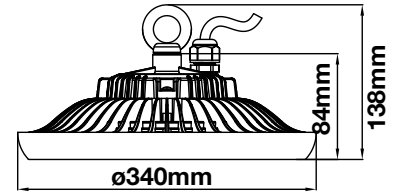

MODEL	WATTS	LUMENS	BEAM ANGLE	BOX QTY.
VT-9-98	100w	8000	90°	4 pcs

SKU: 556 | 4000K DAY WHITE
SKU: 557 | 6400K WHITE