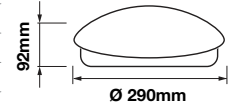

Beam Angle:	120°
Color of Fixture:	White
Body Type:	Iron+PMMA
Shape:	Round
Dimension:	Ø290x92mm
Box Qty:	10 Pcs