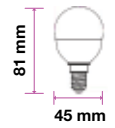

Bulbs-R39-E14

3W VT-1861

SKU: 4220 - 4000K Day White 3800230625489
SKU: 4242 - 6400K White 3800230626806

EQ. Watts: 25w
Voltage/Frequency: AC:220-240V,50Hz
Luminous Flux: 210lm
Commercial Type: R39

LED Type: SMD
CRI: >80
PF: >0.4
Base: E14

Beam Angle: 120°
Body Type: ThermoPlastic
Dimension: 39x67mm
Box Qty: 200 Pcs