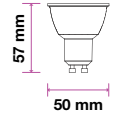

Spotlights-MR16-Lens-38°

7W VT-1967

SKU: 1663 - 3000K Warm White 3800157602044
SKU: 1664 - 4500K Day White 3800157602051
SKU: 1665 - 6000K White 3800157602068

EQ. Watts: 50w
Voltage/Frequency: AC/DC:12V,50Hz
Luminous Flux: 550lm
LED Type: SMD

CRI: >80
PF: >0.5
Base: MR16
Beam Angle: 38°

Body Type: Plastic
Dimension: 50x50mm
Box Qty: 200 Pcs