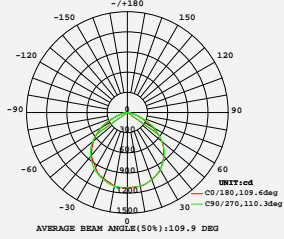

LUMINOUS INTENSITY DISTRIBUTION DIAGRAM