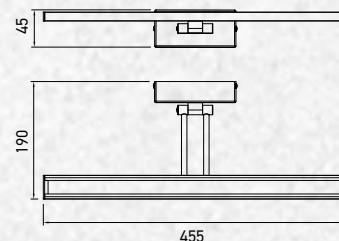

Mirror Movable Wall Lamp Golden

8w VT-7009 Built In LED

SKU: 3983 - 3000K Warm White 3800157637954
SKU: 3901 - 4000K Day white 3800157621861

Voltage/Frequency:	AC:220-240V,50Hz
Luminous Flux:	600lm
LED Type:	SMD
CRI:	>80
PF:	>0.8
Beam Angle:	120°

No. of LED:	40 pcs
Material :	Stainless Steel+Aluminium+PMMA
Unit GW :	0.8 Kg
Life Span:	20,000 Hours
Size :	455x45x190mm
Box Qty:	11Pcs

Mirror Surface Light - Chrome Cap

10w VT-7010-CH Built In LED

SKU: 3916 - 4000K Day White 3800157626118
SKU: 3917 - 6400K White 3800157626125

Voltage/Frequency:	AC:220-240V,50/60Hz
Luminous Flux:	950lm
LED Type:	SMD
CRI:	>80
PF:	>0.5
Beam Angle:	150°

No. of LED:	N/A
Material :	Aluminium+PC
Unit GW :	0.63 Kg
Life Span:	30,000 Hours
Size :	605x53.6x64.6mm
Box Qty:	10Pcs

Mirror Surface Light - White Cap

10w VT-7010-WH Built In LED

SKU: 3918 - 4000K Day White 3800157626132
SKU: 3919 - 6400K White 3800157626149

Voltage/Frequency:	AC:220-240V,50/60Hz
Luminous Flux:	950lm
LED Type:	SMD
CRI:	>80
PF:	>0.5
Beam Angle:	150°

No. of LED:	N/A
Material :	Aluminium+PC
Unit GW :	0.63 Kg
Life Span:	30,000 Hours
Size :	605x53.6x64.6mm
Box Qty:	10Pcs