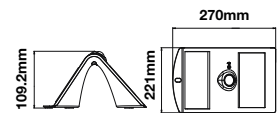

Solar Wall Light-IP65
7W VT-767-7-W

SKU: 8278 - 4000K Day White 3800157627955

Battery:	3.7V Lithium Battery 4000mAh
Lumens:	800lm
No. of LED:	60pcs (Front 56pcs, Back 4 pcs)
Detecting Angle:	120°
Sensing Range:	2 - 6 mtrs

Charging Time:	6-7 hrs Sunlight Charging
IP Rating:	IP65
Material:	ABS+PC
Dimension:	270x221x109.2mm
Working Time:	Mode A: 5 hours, Mode B: 2-3 nights Mode C: 3-4 nights
Box Qty:	20Pcs