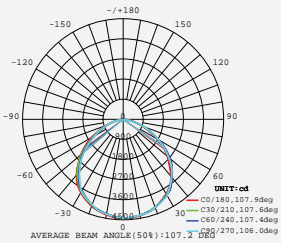

LUMINOUS INTENSITY DISTRIBUTION DIAGRAM

NEW

VT-106-B

SKU: 766 | 4000K DAY WHITE
SKU: 767 | 6400K WHITE

120
Lumen/W