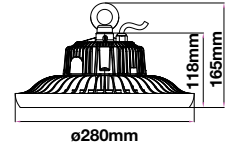

Sensor Compatible:	Yes
Voltage/Frequency:	AC:100-240V,50/60Hz
Luminous Flux:	13000lm
LED Type:	SMD

CRI:	>70
PF:	>0.9
Beam Angle:	90°
Body Type:	Die Cast Aluminium

IP Rating:	IP65
Dimension:	280x165mm
Box Qty:	4 Pcs

5 YEAR WARRANTY*