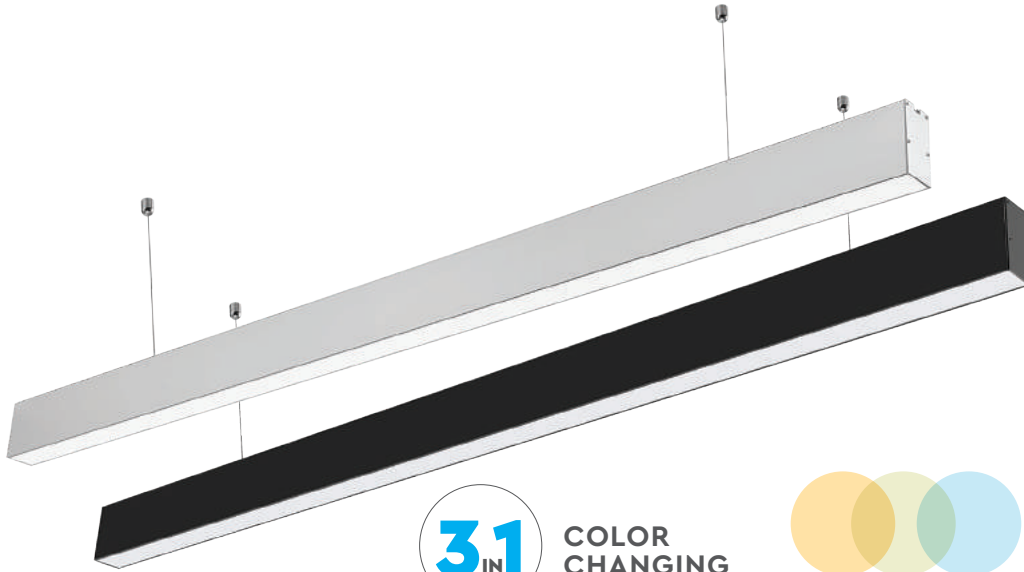

31
IN

COLOR CHANGING

CCT ADJUSTABLE

LED Linear Hanging Lights

VT-7-44   **40** Watts   **3200** Lumens

SKU: 20060 - 3 - 1 Black Body
SKU: 20061 - 3 - 1 White Body

EASY ACCESS FOR COLOR CHANGING WITH BUTTON