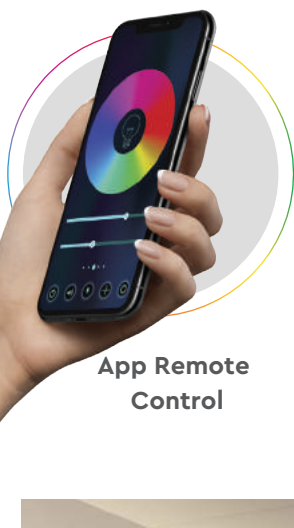

works with
amazon alexa

works with the
Google Assistant

LED Smart Strip Kit

VT-5050 54 SKU: 2628 EU Plug
SKU: 2629 BS Plug

RGB

3000K-6400K

16 Million COLORS, Various Lighting Modes, Dimmable.

IP65
RATING

21
IN

works with
amazon alexa

works with the
Google Assistant

App Remote Control

Voice Control.
Alexa/Google Home
Compatible

Remote
Controller

In-line
Controller

Smart Doorlock