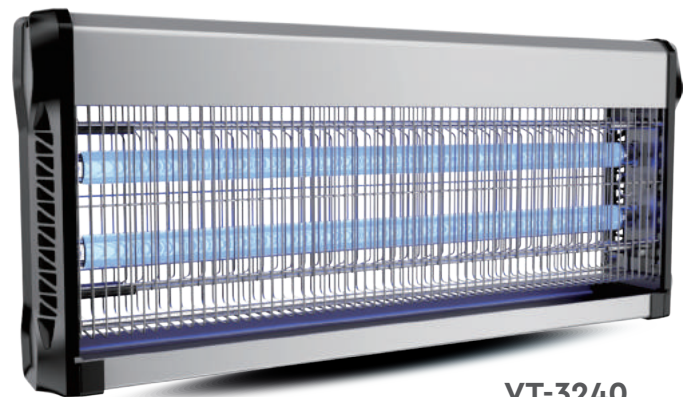

30w
Power

100m
 Coverage Area

VT-3240
 SKU: 11182

40w
Power

150m
 Coverage Area

30W
RMS Power

Dual 6.5 Inch woofer
with Handle

LED Lights