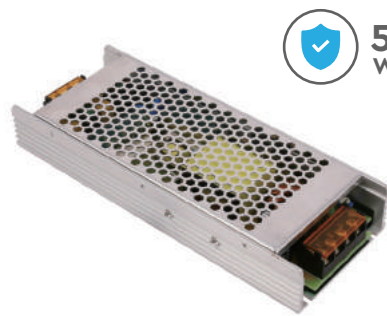

SLIM POWER SUPPLY 24V 15A

5 YEAR
WARRANTY

360
Watts

IP20
RATING

24V

VT-21361 SKU: 3275

SURFACE ALUMINUM PROFILE
2000MM FOR NEON FLEX (Compatible VT-560)

VT-8117 SKU: 2610