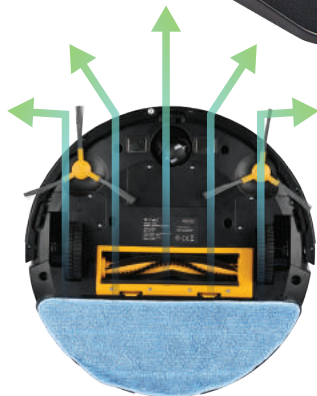

MOTOR SUCTION POWER
1800 PA

Smart Gyro Robot Vacuum

Digital Robot Cleaning Vacuum with WiFi App
 and Wireless Remote Control

SMART NAVIGATION GYROSCOPE

Robot learns the layout of your home and cleans in S path to more efficiently cover large areas on a single charge.