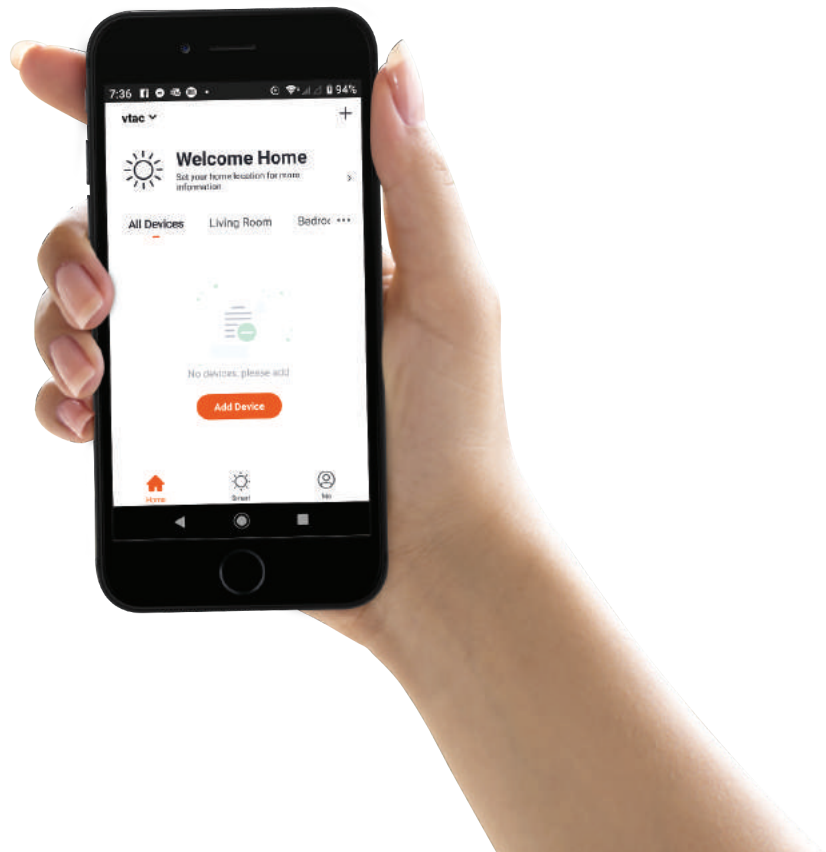

Smart Tower fan

VT-5566

SKU: 7927 EU Plug

SKU: 7928 BS Plug

Power(Watts):	55	Speed:	3(Low-Med-High)
Voltage/Freq:	AC:220-240V,50Hz	Wind Mode:	3 (Normal-Natural-Sleep)
Size(inches):	46	Timer:	1-15hrs(Max)
Material:	ABS	Power Cord Length:	1.8m
Unit Color:	White & Black Finish	Plug Type:	EU
		IP Rating:	IP20

works with
amazon alexa

works with the
Google Assistant