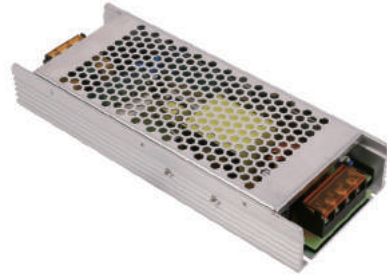

PLASTIC POWER SUPPLY 24V 3.25A

78
Watts

IP44
RATING

24V

VT-22078 SKU: 3272

SLIM POWER SUPPLY 24V 10A

250
Watts

IP20
RATING