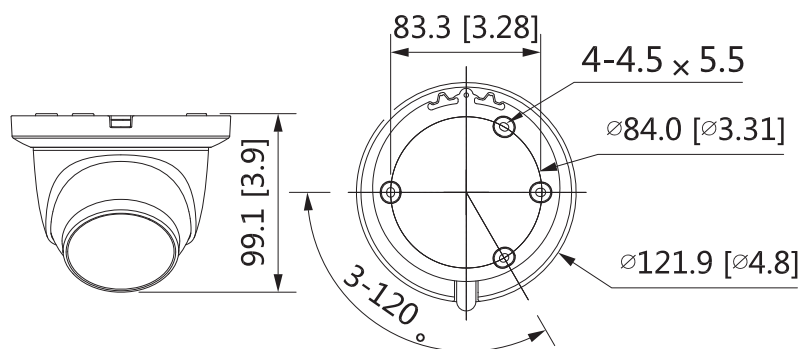

Certification	
Certifications	CE-LVD: EN62368-1
	CE-EMC: Electromagnetic Compatibility Directive 2014/30/EU
	FCC: 47 CFR FCC Part 15, Subpart B
	UL/CUL: UL60950-1 CAN/CSA C22.2 No.60950-1-07
Power	
Power Supply	12V DC/PoE (802.3af)
Power Consumption	<7.7W
Environment	
Operating Conditions	-40°C to +60°C (-40°F to +140°F)/ less than 95%
Storage Conditions	-40°C to +60°C (-40°F to +140°F)
Protection Grade	IP67
Structure	
Casing	Inner core: Metal Cover: Metal Decoration ring: Plastic
Dimensions	99.1 mm × Ø121.9 mm (3.9" × Ø4.8")
Net Weight	480 g (1.05 lb)
Gross Weight	660 g (1.45 lb)

Dimensioni

Hiltron Land S.r.l.

Strada Provinciale di Caserta, 218 80144 - Napoli - Italy
Tel: (+39) 081.185.39.000 Fax: (+39) 081.185.39.016
www.hiltronsecurity.it